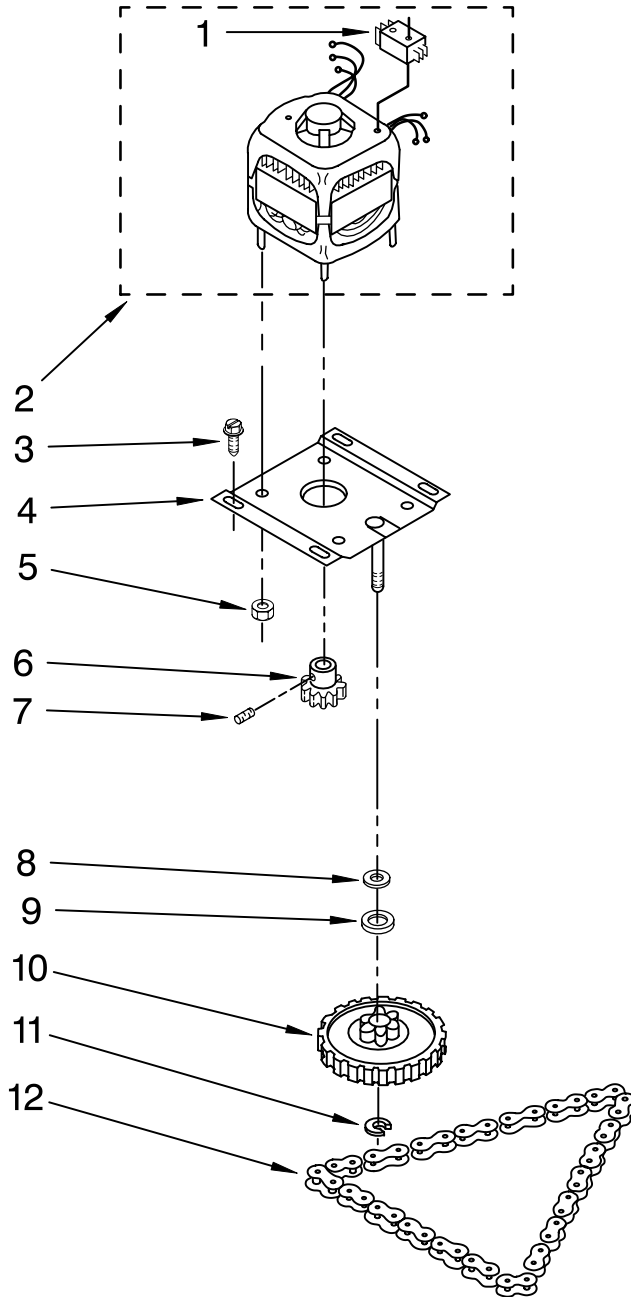

MOTOR AND DRIVE PARTS

For Models: TU800SPKB0, TU800SPKQ0
(Black) (Designer White)

TRASH MASHER
COMPACTOR

Illus. No.	Part No.	DESCRIPTION
1	777971	Switch, Motor
2	9870343	Motor, Drive (Includes Illus. 1)
3	9871067	Screw,
4	776327	Plate, Motor
5	776338	Locknut, 10-32 (4)
6	4149667	Gear, Drive
7	454512	Pin, Slotted
		Spring
8	776035	Washer, Wave
9	297462	Washer, Thrust
10	777124	Gear, Driven
11	776036	Clip, Ring
12	780477	Chain, Drive

Illus. No.	Part No.	DESCRIPTION
1		Frame (Not A Serviceable Part)
2	777070	Screw, 8-32 x 5/16
3	9871538	Harness-Cord, Power
4	777035	Clamp, Wire
5	780034	Screw, 10-24 x 3/8
6	777180	Spring, Container
7	4149377	Switch, Drawer Safety

Illus. No.	Part No.	DESCRIPTION
8	780437	Pan, Bottom
9	4153788	Bearing, Roller (2)
10	775526	Bolt, Leveler
11	776356	Locknut, 3/8-24
12	9870867	Shield, Slide Track(2)
13	9870585	Wheel, Leveler (2)
15	489478	Screw, 8 x 1/2 AB
16	9870444	Panel, Inner
17	777458	Screw, 6-32 x 3/8

FOR ORDERING INFORMATION REFER TO PARTS PRICE LIST

POWERSCREW AND RAM PARTS

For Models: TU800SPKB0, TU800SPKQ0
(Black) (Designer White)

Illus. No.	Part No.	DESCRIPTION
1	9870500	Screw, Power Complete Assembly (2)
2		Screw, Power (Available Only As Complete Assembly)
3	779121	Plate, Bearing (2)
4	775482	Bearing, Needle (2)
5	776941	Hub, Power Screw (2)
6	775481	Race, Thrust (4)
7	777385	Sprocket, Washer (2)
8	4154842	Nut, Power Screw (2)
9	777332	Washer, Cone (2)
10	9871067	Screw,
11	9871251	Ram Assembly
12	9870163	Nut, Power
13	90296	Clip
14	9870187	Stud
16	9870037	Stop, Ram Powerscrew (2)
17	9870498	Bracket, Top Limit Switch
18	780034	Screw, (2) 10-24 x 3/8
19	9870775	Cap, Stop
20	9870169	Slide, Ram (4)