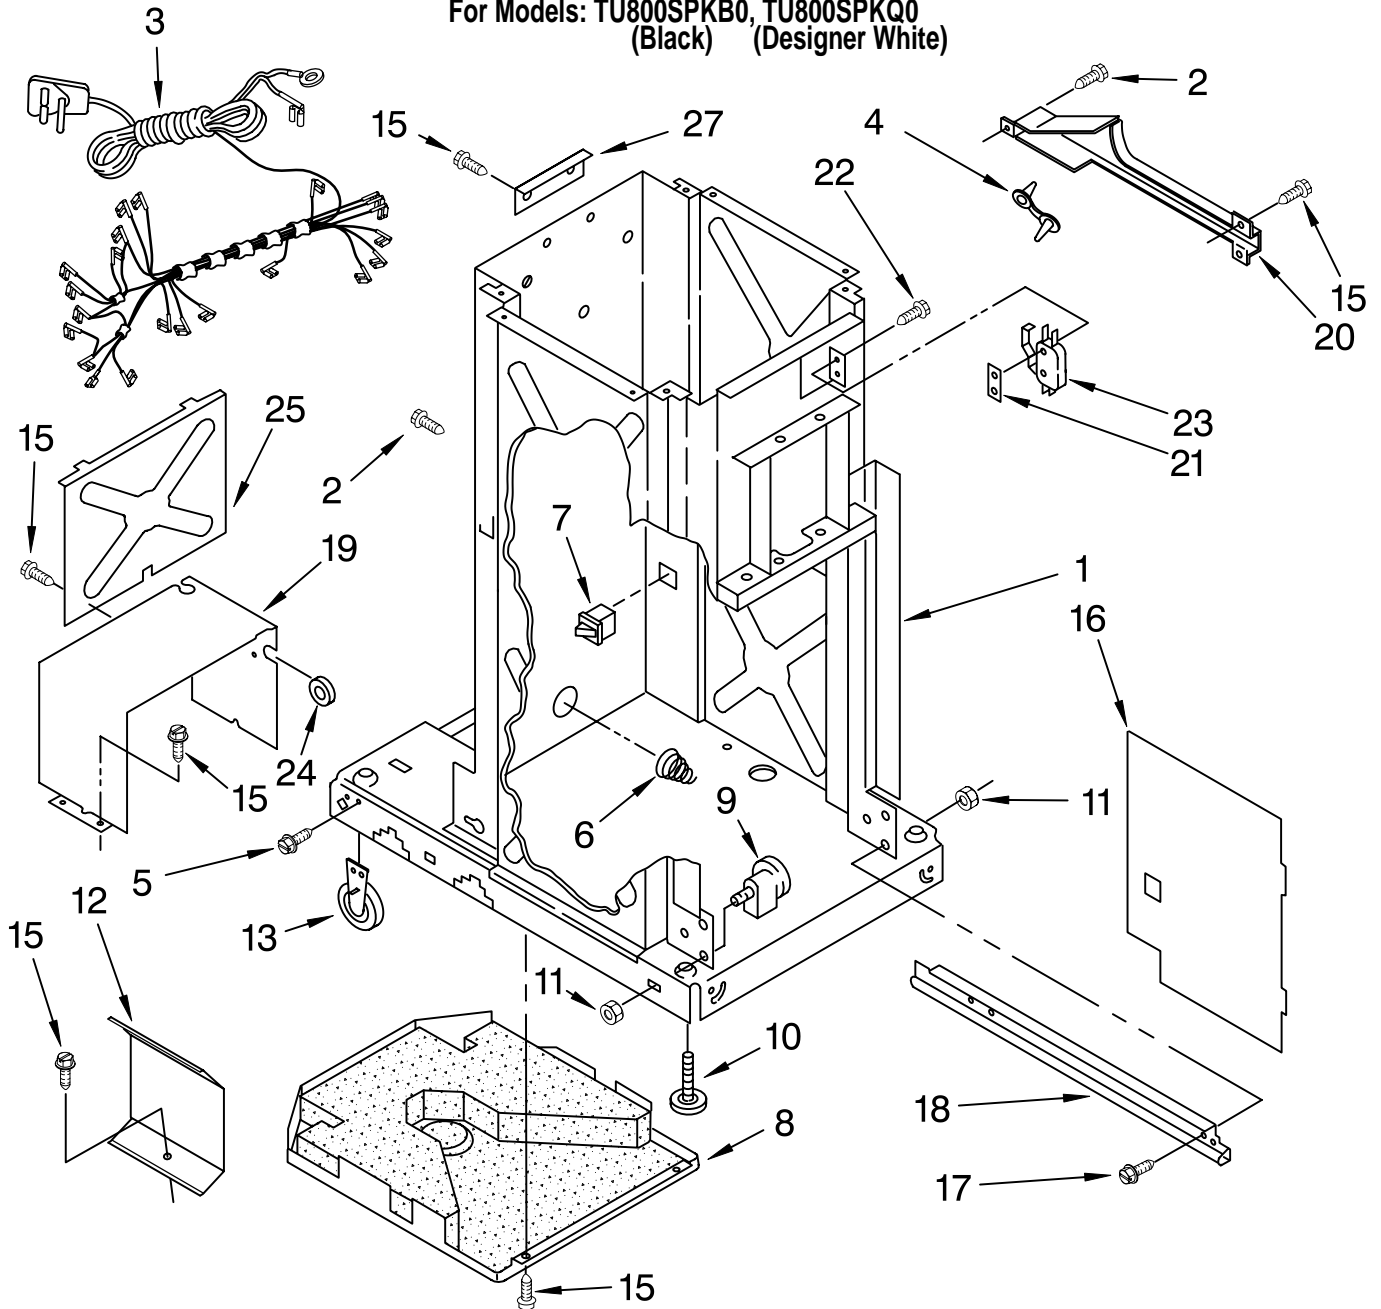

Illus. No.	Part No.	DESCRIPTION
1		Frame (Not A Serviceable Part)
2	777070	Screw, 8-32 x 5/16
3	9871538	Harness-Cord, Power
4	777035	Clamp, Wire
5	780034	Screw, 10-24 x 3/8
6	777180	Spring, Container
7	4149377	Switch, Drawer Safety

Illus. No.	Part No.	DESCRIPTION
8	780437	Pan, Bottom
9	4153788	Bearing, Roller (2)
10	775526	Bolt, Leveler
11	776356	Locknut, 3/8-24
12	9870867	Shield, Slide Track(2)
13	9870585	Wheel, Leveler (2)
15	489478	Screw, 8 x 1/2 AB
16	9870444	Panel, Inner
17	777458	Screw, 6-32 x 3/8

Illus. No.	Part No.	DESCRIPTION
18	9870976	Frame, Slide (R.H.)
	9870975	Frame, Slide (L.H.)
19	780434	Cover, Motor
20	4149659	Shield, Harness
21	777850	Nut, Plate
22	489399	Screw, 8-32 x 5/16
23	777811	Switch, Top Limit & Directional
24	776118	Grommet, Motor Cover
25	608009	Plate, Cover
27	775668	Angle, Top Bracket

FOR ORDERING INFORMATION REFER TO PARTS PRICE LIST

POWERSCREW AND RAM PARTS

For Models: TU800SPKB0, TU800SPKQ0
(Black) (Designer White)

Illus. No.	Part No.	DESCRIPTION
1	9870500	Screw, Power Complete Assembly (2)
2		Screw, Power (Available Only As Complete Assembly)
3	779121	Plate, Bearing (2)
4	775482	Bearing, Needle (2)
5	776941	Hub, Power Screw (2)
6	775481	Race, Thrust (4)
7	777385	Sprocket, Washer (2)
8	4154842	Nut, Power Screw (2)
9	777332	Washer, Cone (2)
10	9871067	Screw,
11	9871251	Ram Assembly
12	9870163	Nut, Power
13	90296	Clip
14	9870187	Stud
16	9870037	Stop, Ram Powerscrew (2)
17	9870498	Bracket, Top Limit Switch
18	780034	Screw, (2) 10-24 x 3/8
19	9870775	Cap, Stop
20	9870169	Slide, Ram (4)