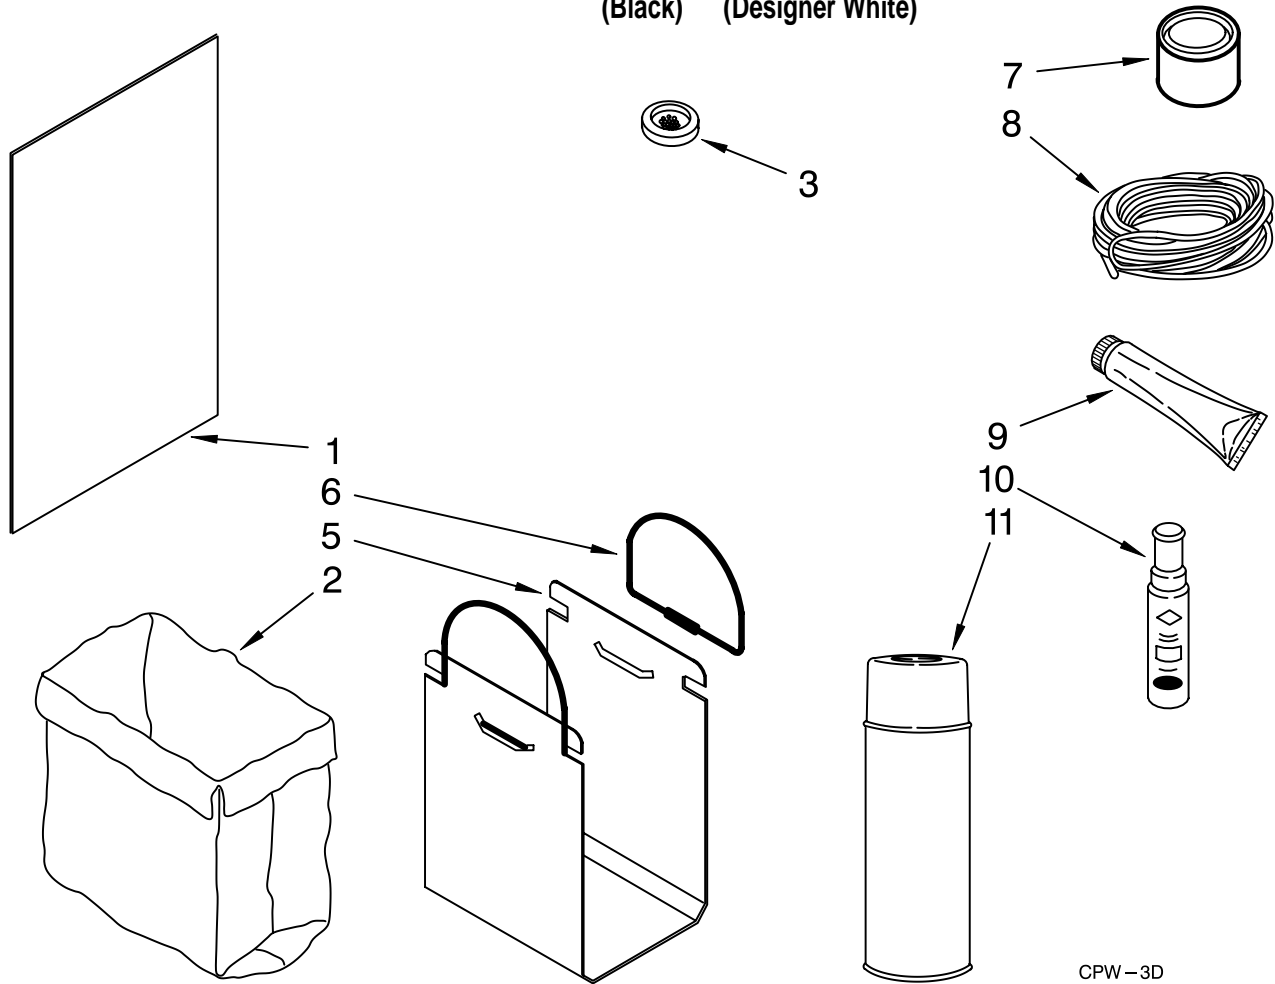

ACCESSORY PARTS

For Models: TU800SPKB0, TU800SPKQ0
(Black) (Designer White)

CPW-3D

Illus. No.	Part No.	DESCRIPTION	Illus. No.	Part No.	DESCRIPTION	Illus. No.	Part No.	DESCRIPTION
The Accessory Parts Listed Below May or May Not Be Included With Your Compactor.			6	777108	Handle, Bag Carrier	10		Paint, Touch-Up 1/2 Oz.
1		Panel, Container Front	7	675351	Grease, 4 Oz. (Use on Power Screw & Ram Pressure Pads)		72107	Almond
	777762	Almond & Harvest Gold	8		Wire, 25' Roll		72109	Avocado
	777941	Black & White		10875	Blue 16 Ga.		72032	Black
	675378	Brushed Chrome		242820	Black 14 Ga.		72108	Coffee
2	780334	Almond & Black Bag, Trash		242825	Red 14 Ga.		72110	Harvest Gold
	675186	12 Pack		242826	White 14 Ga.		72113	Platinum
	882652	48 Pack		47261	Black 12 Ga.		72112	Toast
3	777635	Deodorizer, Solid Stick-Ups (2-Pack)		299885	Red 12 Ga.	11	72017	White Paint, Spray 13 Oz.
5	13030	Carrier, Bag (Includes No. 6)	9	279368	Adhesive, Insulation (2oz Tube)		350956	Almond
							261888	Avocado
							285006	Black
							261886	Coffee
							261890	Harvest Gold
							285366	Platinum
							978726	Stanford Brown
							285365	Toast
							350930	White

FOR ORDERING INFORMATION REFER TO PARTS PRICE LIST