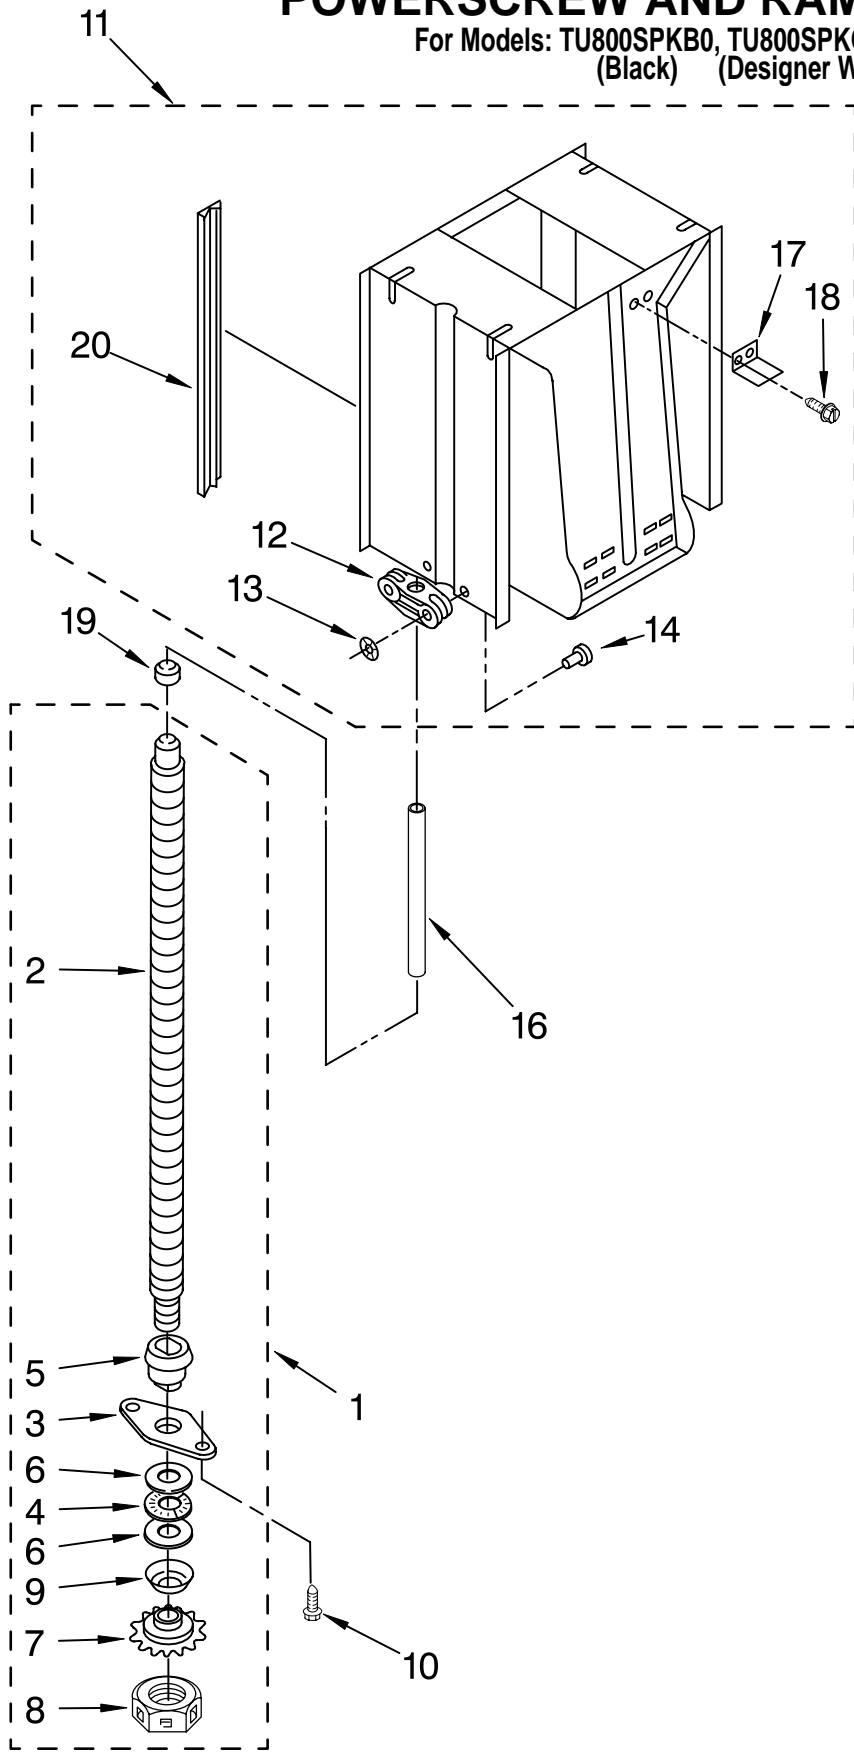

Illus. No.	Part No.	DESCRIPTION
8	780437	Pan, Bottom
9	4153788	Bearing, Roller (2)
10	775526	Bolt, Leveler
11	776356	Locknut, 3/8-24
12	9870867	Shield, Slide Track(2)
13	9870585	Wheel, Leveler (2)
15	489478	Screw, 8 x 1/2 AB
16	9870444	Panel, Inner
17	777458	Screw, 6-32 x 3/8

FOR ORDERING INFORMATION REFER TO PARTS PRICE LIST

PANEL AND CONTROL PARTS

For Models: TU800SPKB0, TU800SPKQ0
(Black) (Designer White)

Illus. No.	Part No.	DESCRIPTION
1	9871072	Panel, Black
	9871073	Panel, White
2	489478	Screw, 8 x 1/2AB
8		Knob, Switch
	9870487	Knob, Black
	9870486	Knob, White
9		Plate, Cover
	9871160	Plate, Black
	9870473	Plate, White

Illus. No.	Part No.	DESCRIPTION
11	9871825	Cover, Top (Recessed)
13	9871829	Switch, Drawer Tilt
14	608824	Switch, Rotary
15	777849	Screw, 6-20 x 1
16		Escutcheon, Control
	9871839B	Escutcheon, Black
	9871839W	Escutcheon, White

FOR ORDERING INFORMATION REFER TO PARTS PRICE LIST

POWERSCREW AND RAM PARTS

For Models: TU800SPKB0, TU800SPKQ0
(Black) (Designer White)

Illus. No.	Part No.	DESCRIPTION
1	9870500	Screw, Power Complete Assembly (2)
2		Screw, Power (Available Only As Complete Assembly)
3	779121	Plate, Bearing (2)
4	775482	Bearing, Needle (2)
5	776941	Hub, Power Screw (2)
6	775481	Race, Thrust (4)
7	777385	Sprocket, Washer (2)
8	4154842	Nut, Power Screw (2)
9	777332	Washer, Cone (2)
10	9871067	Screw,
11	9871251	Ram Assembly
12	9870163	Nut, Power
13	90296	Clip
14	9870187	Stud
16	9870037	Stop, Ram Powerscrew (2)
17	9870498	Bracket, Top Limit Switch
18	780034	Screw, (2) 10-24 x 3/8
19	9870775	Cap, Stop
20	9870169	Slide, Ram (4)