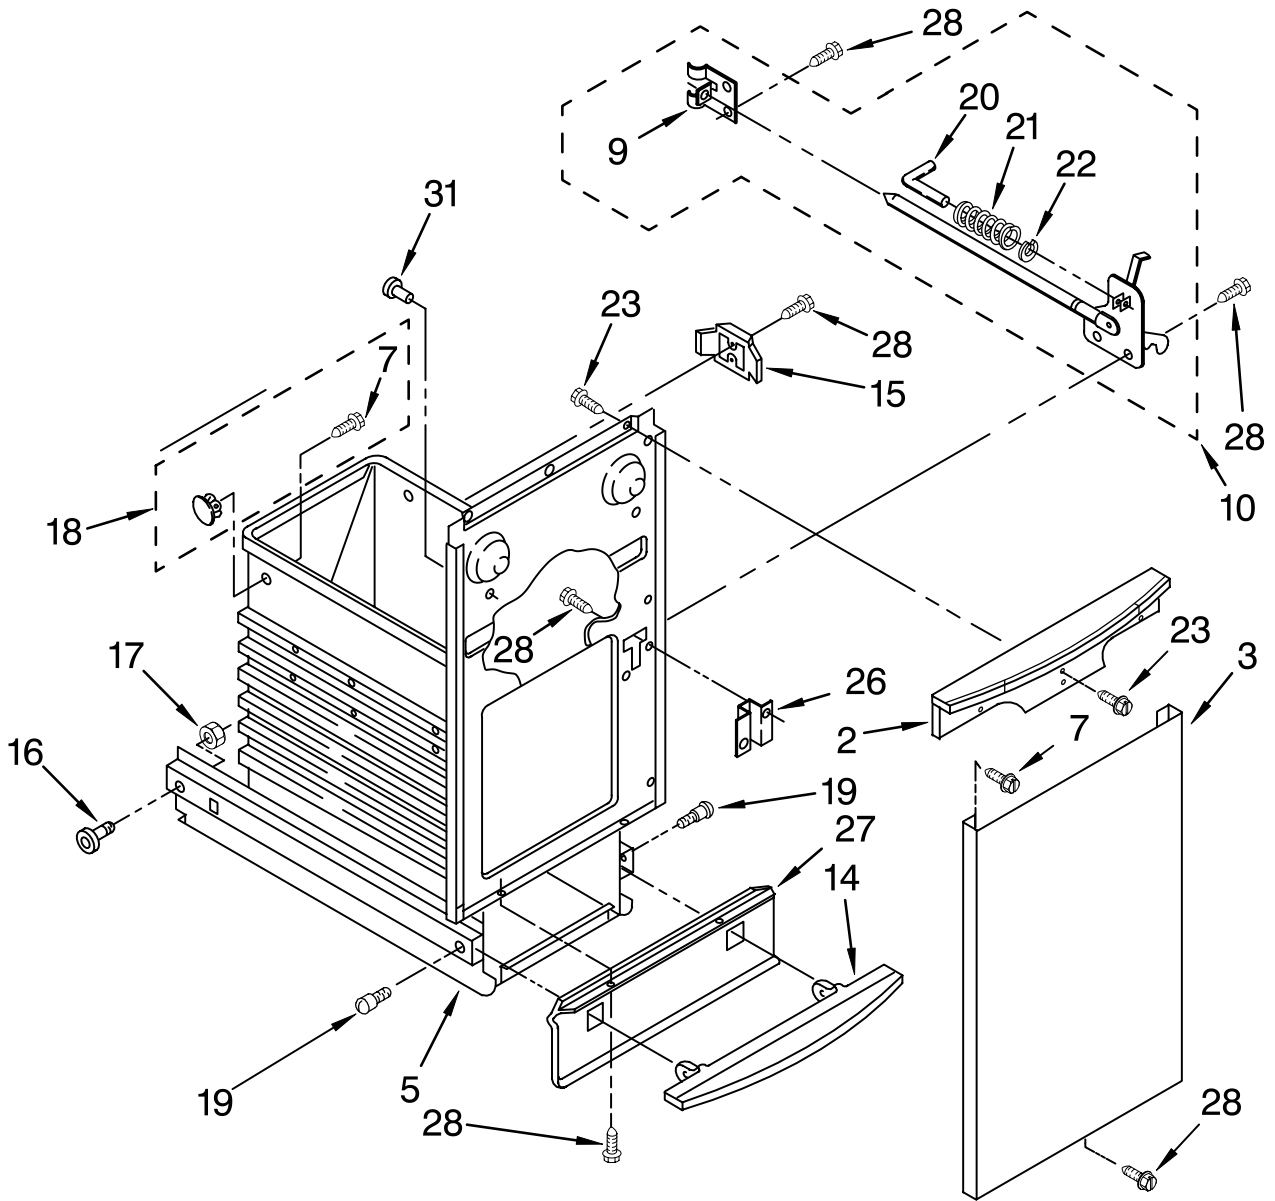

CONTAINER PARTS

For Models: TU800SPKB0, TU800SPKQ0
(Black) (Designer White)

FOR ORDERING INFORMATION REFER TO PARTS PRICE LIST

CONTAINER PARTS

For Models: TU800SPKB0, TU800SPKQ0
(Black) (Designer White)

Illus. No.	Part No.	DESCRIPTION
2		Handle, Container
	9871267	Black
	9871235	White
3		Panel, Container
	9871311	Black
	9871309	White
5	884573	Container Assembly
7	3196175	Screw
9	776395	Guide, Rear Latch
10	9870066	Latch Assembly
14		Pedal, Foot
	4149672	Black
	9871031	White
15	9871125	Actuator, Safety Switch
16	9871602	Bearing Roller Container (2)
17	776356	Locknut, 3/8-24 (2)
18	4147703	Retainer, Bag (Contains 4 Each)
19	780263	Screw, Shoulder 8-16 x 7/16 (2)
20	776654	Pin
21	775736	Spring
22	775735	"E" Ring
23	3400888	Screw, 8-18 x 1/2
26	775665	Plate, Latch
27		Guard, Toeplate
	777328	Black
	9871030	White
28	489478	Screw, 8 x 1/2AB
31	775785	Bumper, Container (2)

FOR ORDERING INFORMATION REFER TO PARTS PRICE LIST