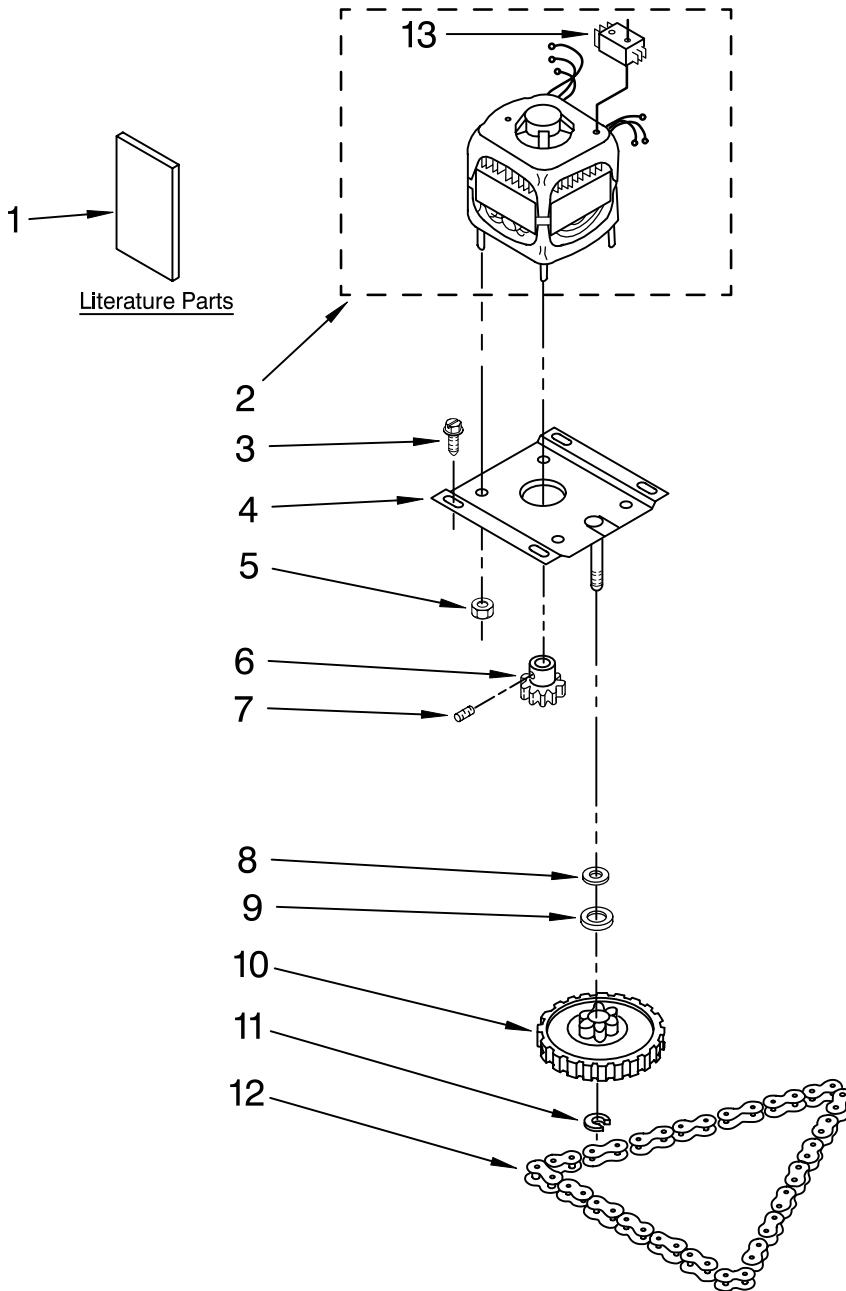

MOTOR AND DRIVE PARTS

For Model: GX900QPPB1, GX900QPPQ1, GX900QPPT1, GX900QPPS1
 (Black) (White) (Biscuit) (Stainless Steel)

TRASH
COMPACTOR

Illus. No.	Part No.	DESCRIPTION
------------	----------	-------------

FRAME PARTS

For Model:GX900QPPB1, GX900QPPQ1, GX900QPPT1, GX900QPPS1
(Black) (White) (Biscuit) (Stainless Steel)

Illus. No.	Part No.	DESCRIPTION
1		Frame (Not A Serviceable Part)
2	4152204	Screw, 8-18 x 5/16
3	9872115	Cord, Power
4	777035	Clamp, Wire
5	780034	Screw, 10-24 x 3/8
6	777180	Spring, Container
7	4149377	Switch, Drawer Safety
8	780437	Pan, Bottom
9	4153788	Bearing, Roller (2)

Illus. No.	Part No.	DESCRIPTION
10	775526	Bolt, Leveler
11	776356	Locknut, 3/8-24
12	9870867	Shield, Slide Track(2)
13	9870585	Wheel, Leveler (2)
15	489478	Screw, 8-18 x 1/2
16	9870444	Panel, Inner
17	777458	Screw, 6-32 x 3/8
18	9870976	Frame, Slide (R.H.)
	9870975	Frame, Slide (L.H.)

Illus. No.	Part No.	DESCRIPTION
19	780434	Cover, Motor
20	4149659	Shield, Harness
21	777850	Nut, Plate
22	777849	Screw, 6-20 x 1
23	777811	Switch, Top Limit & Directional
24	776118	Grommet, Motor Cover
25	608009	Plate, Cover
26	775668	Angle, Frame Plate