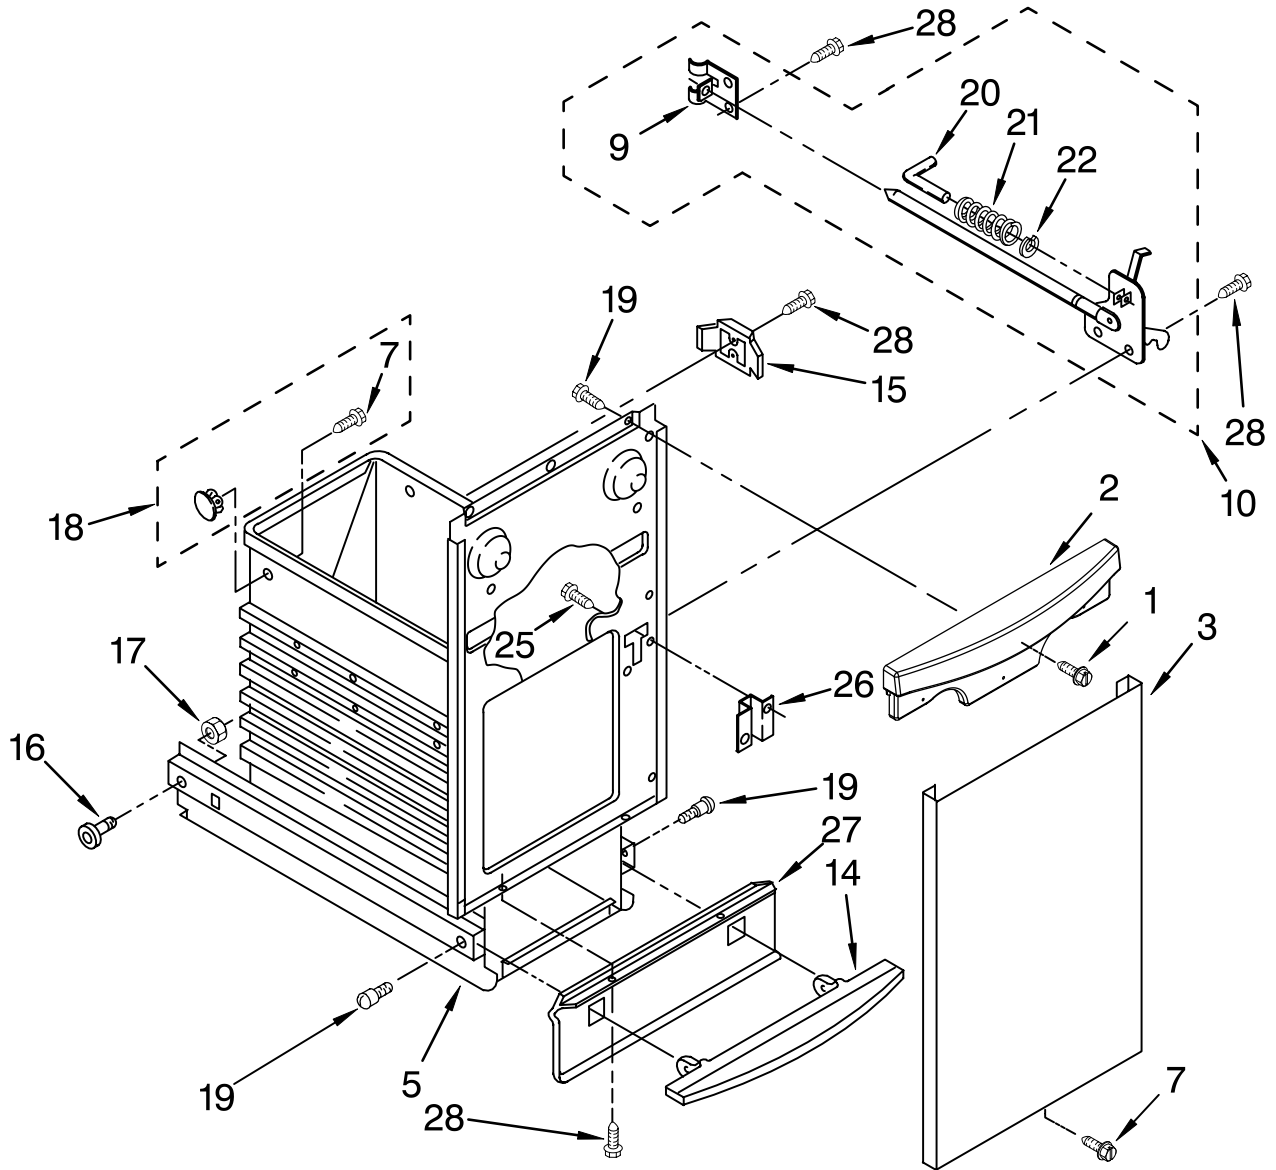

CONTAINER PARTS

For Model: GX900QPPB1, GX900QPPQ1, GX900QPPT1, GX900QPPS1
(Black) (White) (Biscuit) (Stainless Steel)

FOR ORDERING INFORMATION REFER TO PARTS PRICE LIST

CONTAINER PARTS

For Model:GX900QPPB1, GX900QPPQ1, GX900QPPT1, GX900QPPS1
(Black) (White) (Biscuit) (Stainless Steel)

Illus. No.	Part No.	DESCRIPTION
1	3400888	Screw 8-18 X 1/2
2		Handle, Container
	9872040W	White
	9872040T	Biscuit
	9872040B	Black
3		Panel, Container Front
	9871309	White
	9871574	Biscuit
	9871311	Black
	9871770	Stainless
5	884573	Container Assembly
7	3196175	Screw 8-18 X 1/2
9	776395	Guide, Rear Latch
10	9870066	Latch Assembly
14		Pedal, Foot
	9871031	White
	9871577	Biscuit
	4149672	Black
15	9871125	Actuator, Safety Switch
16	9871602	Bearing Roller Container (2)
17	776356	Locknut, 3/8-24 (2)
18	4147703	Retainer, Bag (Contains 4 Each)
19	780263	Screw, Shoulder 8-16 x 7/16 (2)
20	776654	Pin
21	775736	Spring
22	775735	"E" Ring
25	4152204	Screw 8-18 X 5/16
26	775665	Plate, Latch
27		Guard, Toeplate
	9871030	White
	9871578	Biscuit
	777328	Black
28	489478	Screw 8-18 X 1/2

FOR ORDERING INFORMATION REFER TO PARTS PRICE LIST