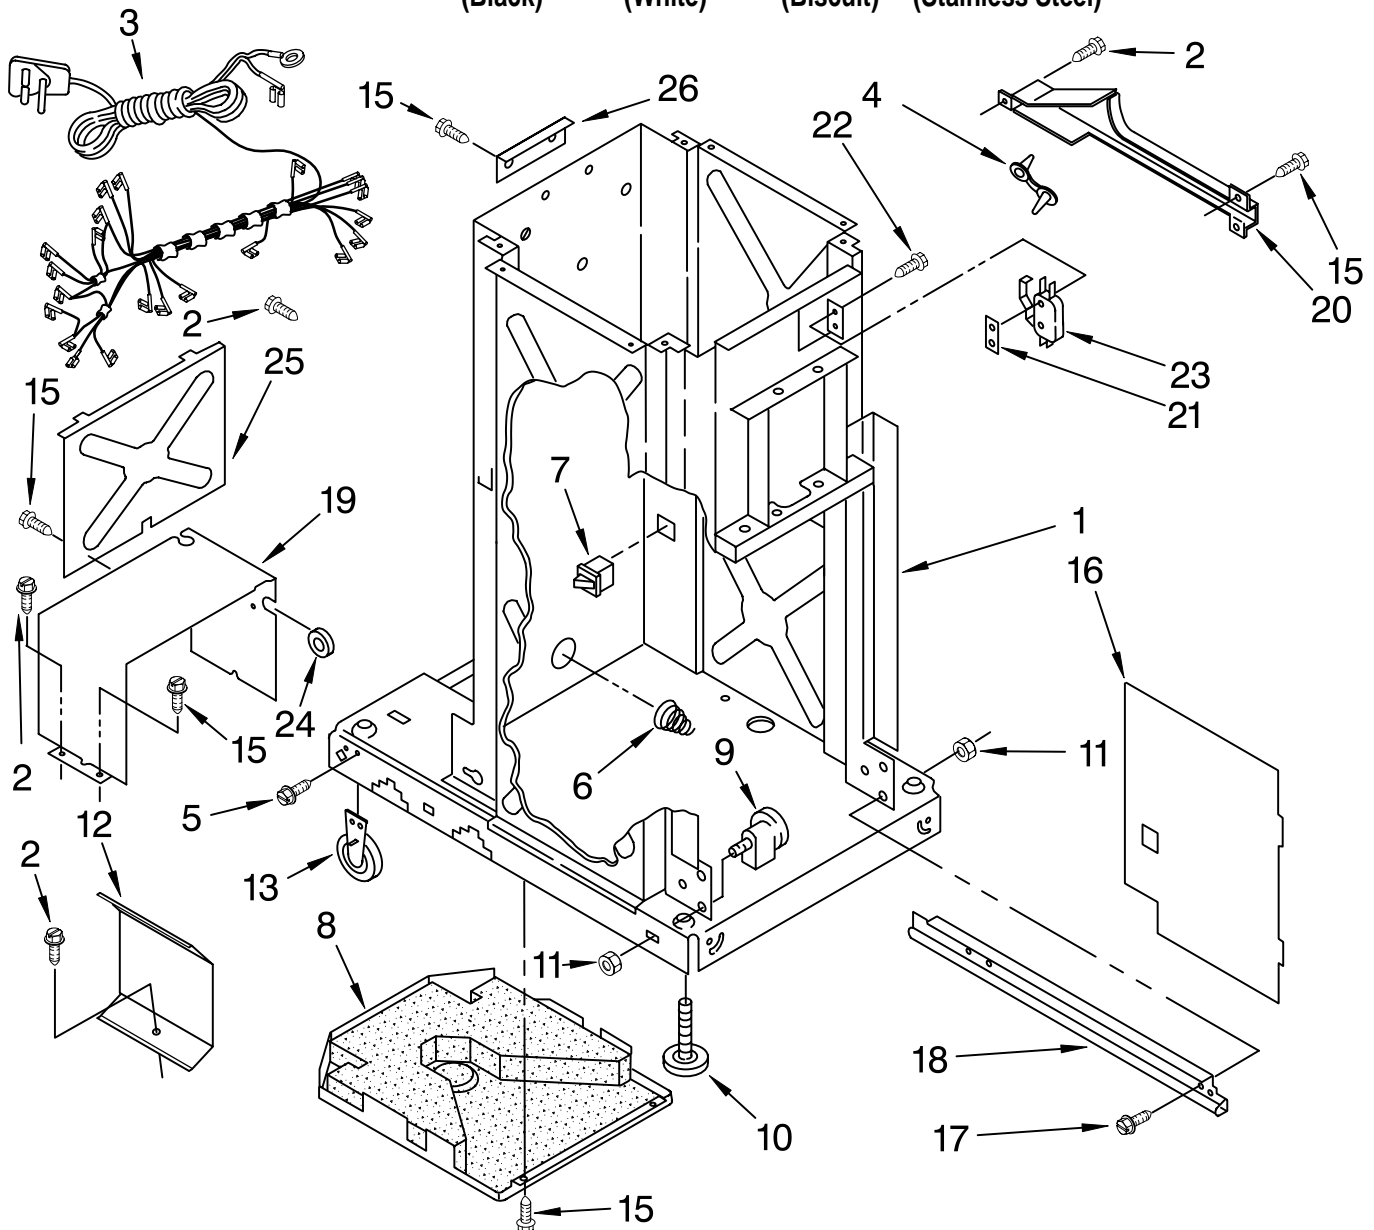

- | | | |
|----|---------|---------------------------------|
| | 677821 | Do-It-Yourself Manual |
| 2 | 9870343 | Motor, Drive (Includes Item 13) |
| 3 | 9871067 | Screw, |
| 4 | 776327 | Plate, Motor |
| 5 | 776338 | Locknut, 10-32 (4) |
| 6 | 4149667 | Gear, Drive |
| 7 | 454512 | Pin, Slotted Spring |
| 8 | 776035 | Washer, Wave |
| 9 | 297462 | Washer, Thrust |
| 10 | 777124 | Gear, Driven |
| 11 | 776036 | Clip, Ring |
| 12 | 780477 | Chain, Drive |
| 13 | 777971 | Switch, Motor |

FRAME PARTS

For Model:GX900QPPB1, GX900QPPQ1, GX900QPPT1, GX900QPPS1
(Black) (White) (Biscuit) (Stainless Steel)

Illus. No.	Part No.	DESCRIPTION
1		Frame (Not A Serviceable Part)
2	4152204	Screw, 8-18 x 5/16
3	9872115	Cord, Power
4	777035	Clamp, Wire
5	780034	Screw, 10-24 x 3/8
6	777180	Spring, Container
7	4149377	Switch, Drawer Safety
8	780437	Pan, Bottom
9	4153788	Bearing, Roller (2)

Illus. No.	Part No.	DESCRIPTION
10	775526	Bolt, Leveler
11	776356	Locknut, 3/8-24
12	9870867	Shield, Slide Track(2)
13	9870585	Wheel, Leveler (2)
15	489478	Screw, 8-18 x 1/2
16	9870444	Panel, Inner
17	777458	Screw, 6-32 x 3/8
18	9870976	Frame, Slide (R.H.)
	9870975	Frame, Slide (L.H.)

Illus. No.	Part No.	DESCRIPTION
19	780434	Cover, Motor
20	4149659	Shield, Harness
21	777850	Nut, Plate
22	777849	Screw, 6-20 x 1
23	777811	Switch, Top Limit & Directional
24	776118	Grommet, Motor Cover
25	608009	Plate, Cover
26	775668	Angle, Frame Plate