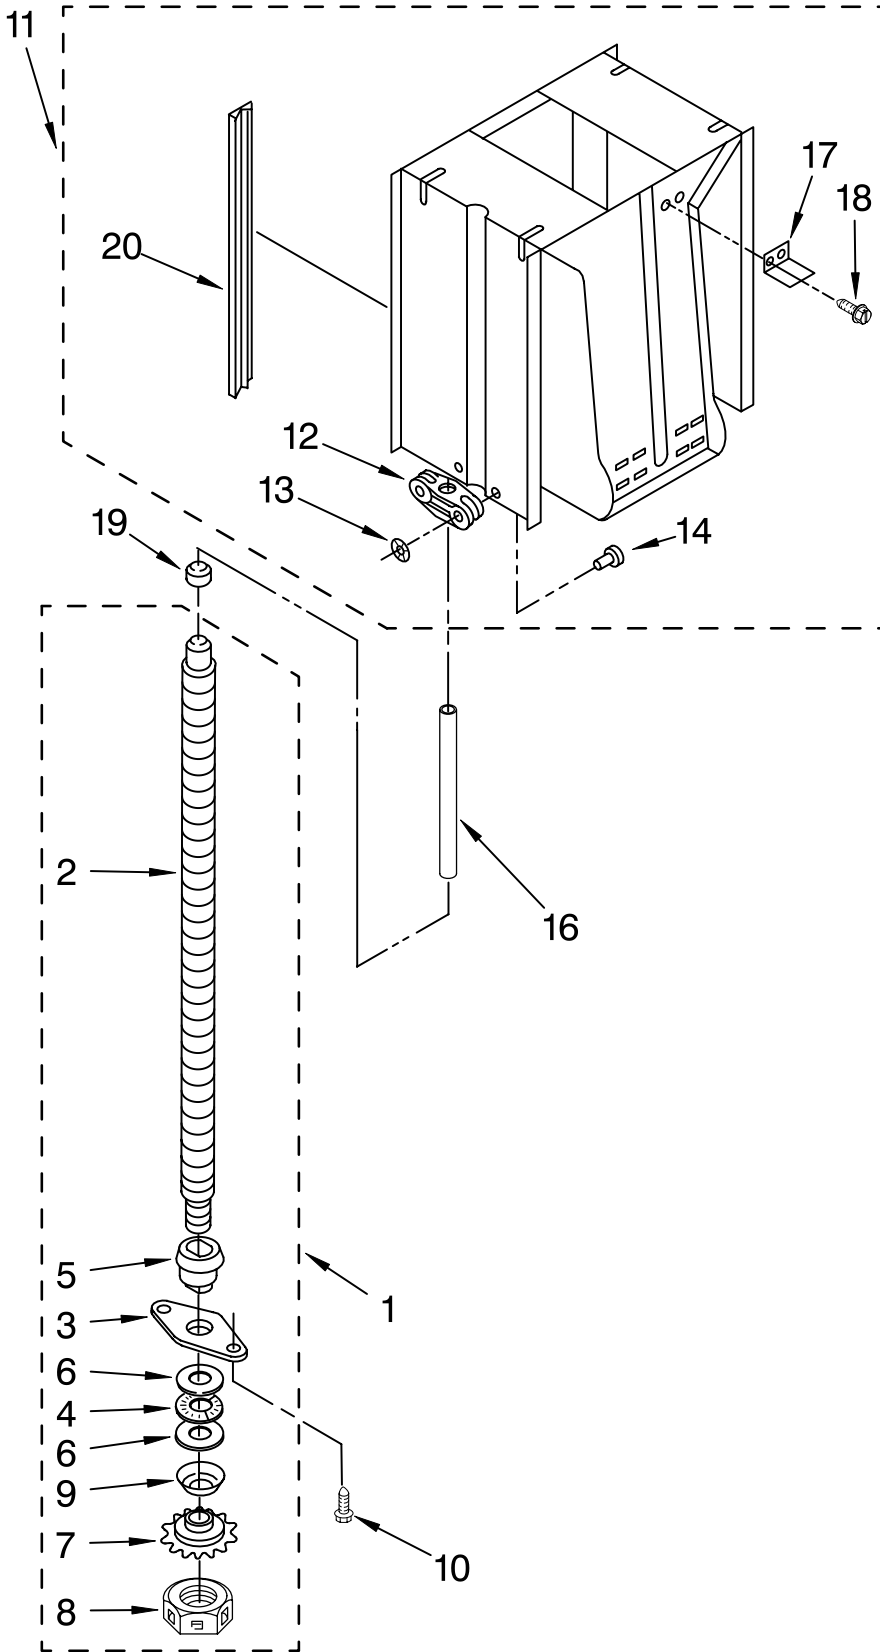

CONTAINER PARTS

For Model:GX900QPPB1, GX900QPPQ1, GX900QPPT1, GX900QPPS1
 (Black) (White) (Biscuit) (Stainless Steel)

Illus. No.	Part No.	DESCRIPTION
1	3400888	Screw 8-18 X 1/2
2		Handle, Container
	9872040W	White
	9872040T	Biscuit
	9872040B	Black
3		Panel, Container Front
	9871309	White
	9871574	Biscuit
	9871311	Black
	9871770	Stainless
5	884573	Container Assembly
7	3196175	Screw 8-18 X 1/2
9	776395	Guide, Rear Latch
10	9870066	Latch Assembly
14		Pedal, Foot
	9871031	White
	9871577	Biscuit
	4149672	Black
15	9871125	Actuator, Safety Switch
16	9871602	Bearing Roller Container (2)
17	776356	Locknut, 3/8-24 (2)
18	4147703	Retainer, Bag (Contains 4 Each)
19	780263	Screw, Shoulder 8-16 x 7/16 (2)
20	776654	Pin
21	775736	Spring
22	775735	"E" Ring
25	4152204	Screw 8-18 X 5/16
26	775665	Plate, Latch
27		Guard, Toeplate
	9871030	White
	9871578	Biscuit
	777328	Black
28	489478	Screw 8-18 X 1/2

FOR ORDERING INFORMATION REFER TO PARTS PRICE LIST

POWERSCREW AND RAM PARTS

For Model:GX900QPPB1, GX900QPPQ1, GX900QPPT1, GX900QPPS1
(Black) (White) (Biscuit) (Stainless Steel)

Illus. No.	Part No.	DESCRIPTION
1	9870500	Screw, Power Complete Assembly (2)
2		Screw, Power (Available Only As Complete Assembly)
3	779121	Plate, Bearing (2)
4	775482	Bearing, Needle (2)
5	776941	Hub, Power Screw (2)
6	775481	Race, Thrust (4)
7	777385	Sprocket, Washer (2)
8	4154842	Nut, Power Screw (2)
9	777332	Washer, Cone (2)
10	9871067	Screw,
11	9871251	Ram Assembly
12	9870163	Nut, Power
13	90296	Clip
14	9870187	Stud
16	9870037	Stop, Ram Powerscrew (2)
17	9870498	Bracket, Top Limit Switch
18	489399	Screw, (2) 8-32 x 5/16
19	9870775	Cap, Stop
20	9870169	Slide, Ram (4)