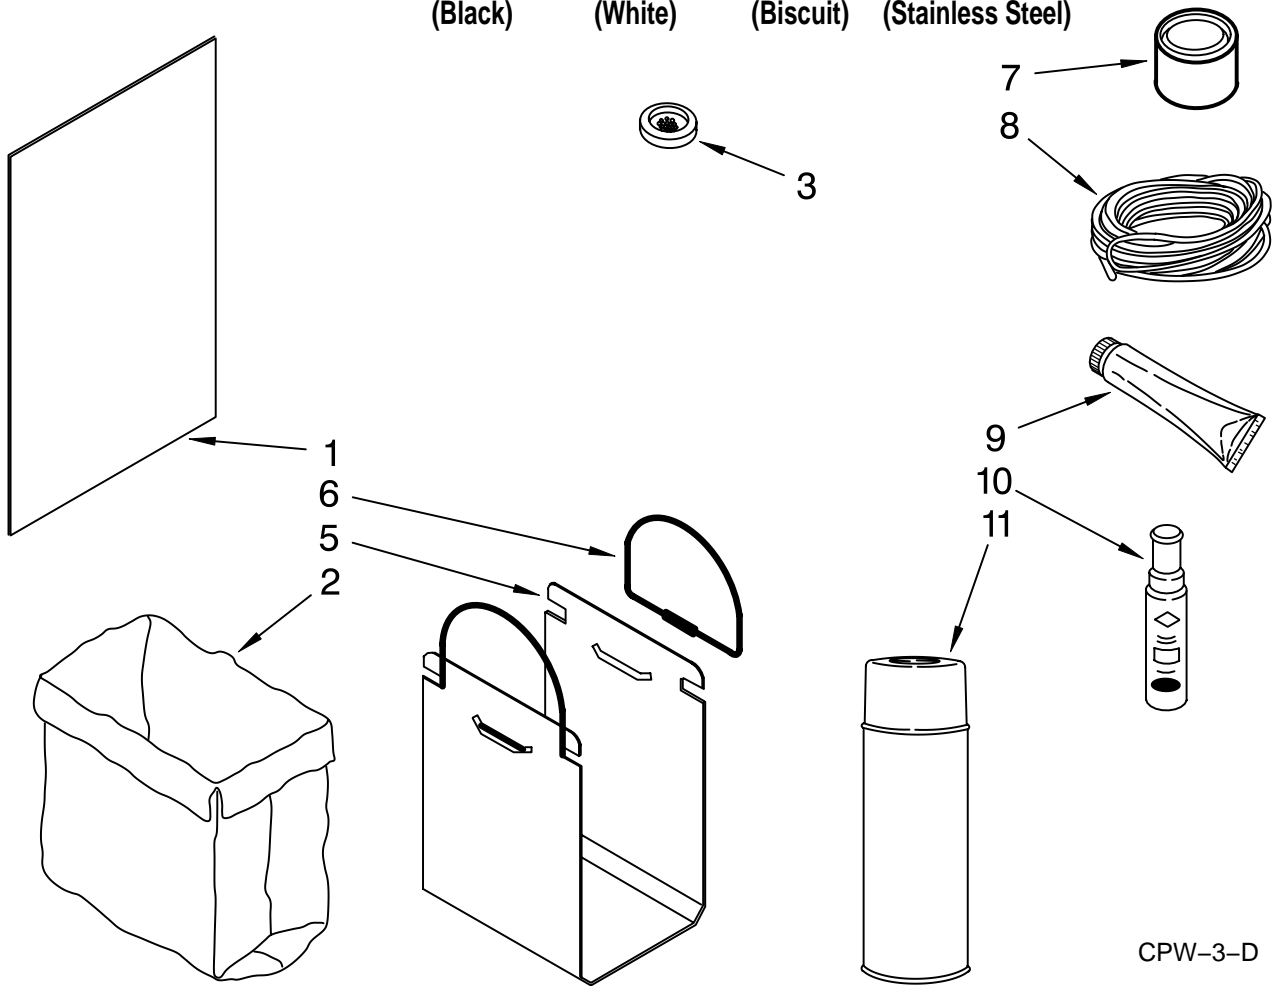

ACCESSORY PARTS

For Model:GX900QPPB1, GX900QPPQ1, GX900QPPT1, GX900QPPS1
(Black) (White) (Biscuit) (Stainless Steel)

Illus. No.	Part No.	DESCRIPTION
The Accessory Parts Listed Below May or May Not Be Included With Your Compactor.		
1	777762	Panel, Container Front
	777941	Almond & Harvest Gold
	675378	Black & White
	780334	Brushed Chrome
2	780334	Almond & Black Bag, Trash
	675186	12 Pack
	882652	48 Pack
3	777635	Deodorizer, Solid Stick-Ups (2-Pack)
5	13030	Carrier, Bag (Includes No. 6)

Illus. No.	Part No.	DESCRIPTION
6	777108	Handle, Bag Carrier
7	675351	Grease, 4 Oz. (Use on Power Screw & Ram Pressure Pads)
8	10875	Wire, 25' Roll
	242820	Blue 16 Ga.
	242825	Black 14 Ga.
	242826	Red 14 Ga.
	47261	White 14 Ga.
	47261	Black 12 Ga.
	299885	Red 12 Ga.
	47263	White 12 Ga.
9	279368	Adhesive, Insulation (2oz Tube)

Illus. No.	Part No.	DESCRIPTION
10		Paint, Touch-Up 1/2 Oz.
	72107	Almond
	72109	Avocado
	72032	Black
	72108	Coffee
	72110	Harvest Gold
	72113	Platinum
	72112	Toast
	72017	White
11		Paint, Spray 13 Oz.
	350956	Almond
	261888	Avocado
	285006	Black
	261886	Coffee
	261890	Harvest Gold
	285366	Platinum
	978726	Stanford Brown
	285365	Toast
	350930	White

FOR ORDERING INFORMATION REFER TO PARTS PRICE LIST