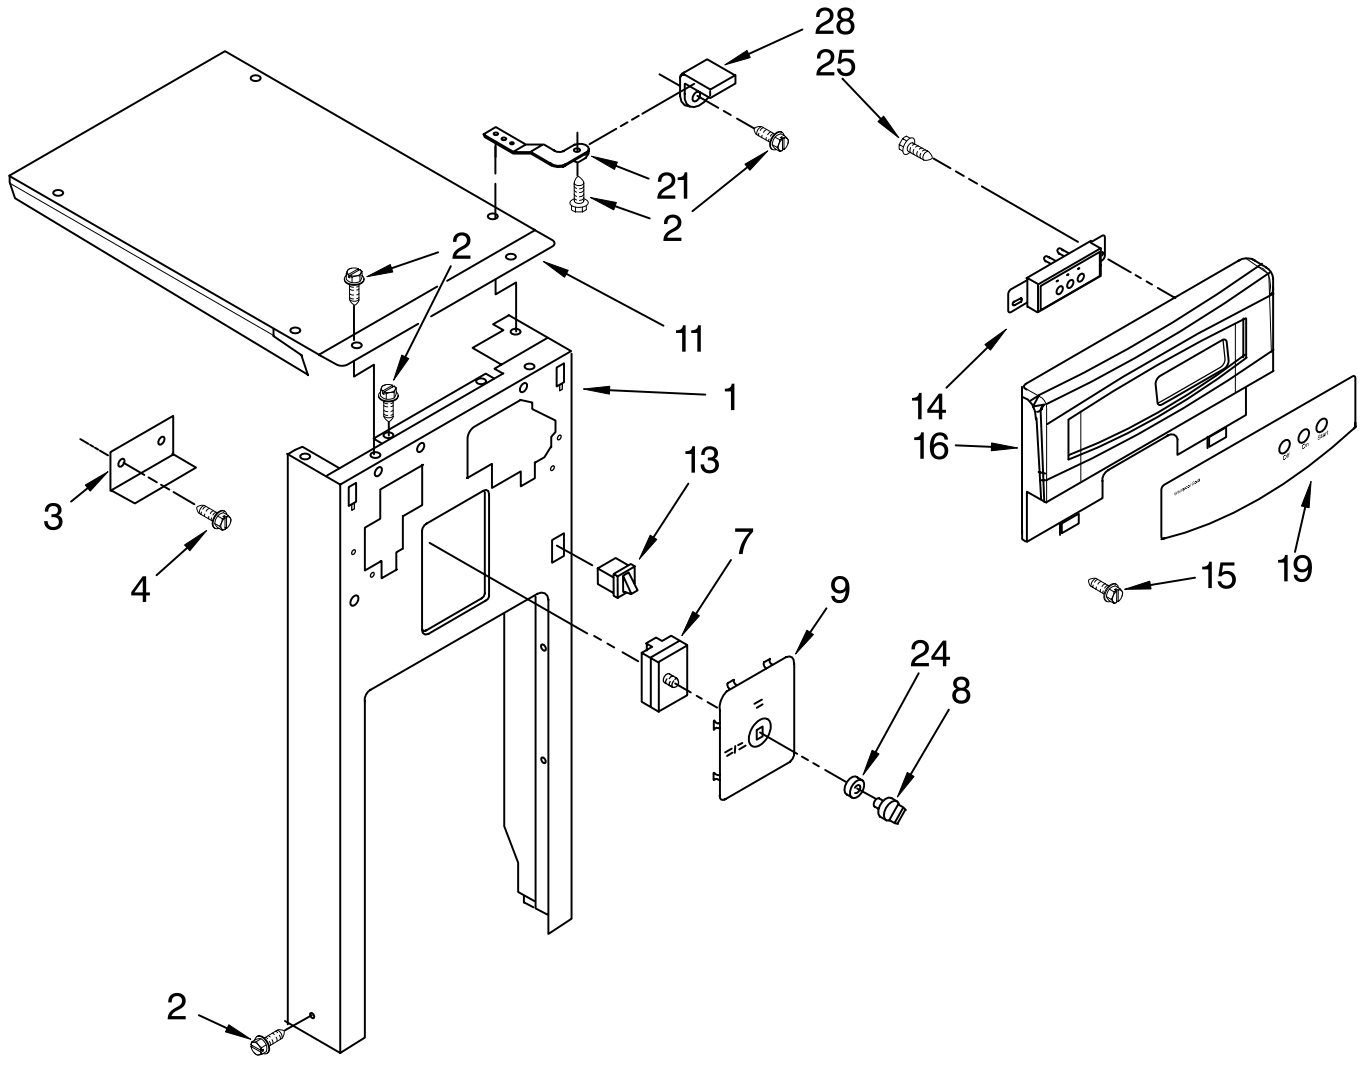

PANEL AND CONTROL PARTS

For Model:GX900QPPB1, GX900QPPQ1, GX900QPPT1, GX900QPPS1
(Black) (White) (Biscuit) (Stainless Steel)

FOR ORDERING INFORMATION REFER TO PARTS PRICE LIST

PANEL AND CONTROL PARTS

For Model:GX900QPPB1, GX900QPPQ1, GX900QPPT1, GX900QPPS1
(Black) (White) (Biscuit) (Stainless Steel)

Illus. No.	Part No.	DESCRIPTION
1		Panel, Front
	9871073	White
	9871575	Biscuit
	9871072	Black
2	489478	Screw, 8-18 x 1/2
3	9870125	Bracket, Protector
4	777070	Screw 8-32 X 5/16
7	777380	Switch, Rotary
8	4155141	Knob, Switch
9		Plate, Switch
	9870356	White
	9871642	Biscuit
	9871161	Black
11	9871825	Cover, Top (Recessed)
13		Switch, Drawer Tilt
	4152058	White
	9871829	Black
14	9871824	Assembly, Switch
15	246131	Screw, 6-20 x 3/8
16		Escutcheon, Control
	9872039W	White
	9872039T	Biscuit
	9872039B	Black
19		Insert, Console
	9872017W	White
	9872017T	Biscuit
	9872017B	Black
21	9871993	Bracket, Retainer
24	777383	Nut, Rotary Switch
25	3400888	Screw
28	780239	Bracket, Mounting (2) (Alternate)

FOR ORDERING INFORMATION REFER TO PARTS PRICE LIST