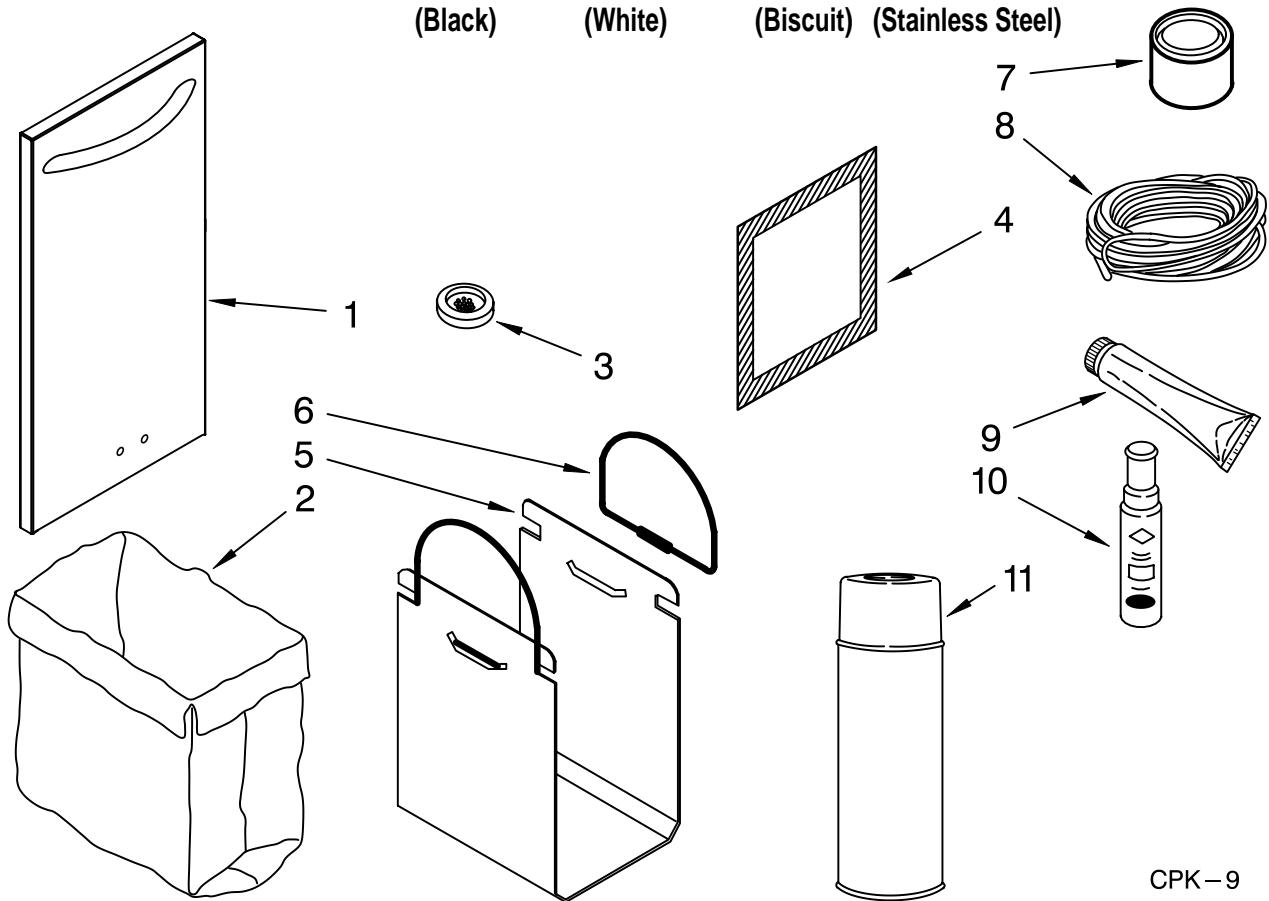

ACCESSORY PARTS

For Models: GX900QPPB2, GX900QPPQ2, GX900QPPT2, GX900QPPS2
(Black) (White) (Biscuit) (Stainless Steel)

CPK-9

Illus. No.	Part No.	DESCRIPTION
The Accessory Parts Listed Below May or May Not Be Included With Your Compactor.		
1		Panel, Container Front/Handle
	4396297	White/White
	4396296	Black/Black
	4396298	Biscuit/Biscuit
	4396299	Cobalt Blue/SSt.
	4396300	Empire Red/SSt.
	9871805	Majestic Yellow w/SSt. Handle
2		Bag, Trash (15" Plastic)
	4318921	15 Pack
	4318922	60 Pack
	94318921	12 Boxes of 15 Pack (15" Paper)
	675186	12 Pack
	882652	48 Pack
3	777635	Deodorizer, Solid Stick-Ups (2-Pack)

Illus. No.	Part No.	DESCRIPTION
4		Deodorizer Block
	9872166LG	Lemongrove
	9872166GA	Green Apple
	9872166L	Lavender
5	13030	Carrier, Bag (Includes No. 6)
6	777108	Handle, Bag Carrier
7	675351	Grease, 4 Oz. (Use on Power Screw & Ram Pressure Pads)
8		Wire, 25' Roll
	10875	Blue 16 Ga.
	242820	Black 14 Ga.
	242825	Red 14 Ga.
	242826	White 14 Ga.
	47261	Black 12 Ga.
	299885	Red 12 Ga.
	47263	White 12 Ga.
9	279368	Adhesive, Insulation (2oz Tube)

Illus. No.	Part No.	DESCRIPTION
10		Paint, Touch-Up 1/2 Oz.
	72107	Almond
	72017	White
	72032	Black
	4892899	Biscuit
	8171571	Cobalt Blue
	8171651	Hunter Green
	8171652	Empire Red
	8171653	Majestic Yellow
11		Paint, Spray 13 Oz.
	350956	Almond
	285006	Black
	4392901	Biscuit
	350930	White

OPTIONAL PARTS NOT ILLUSTRATED

- Framed Trim Kits
- 9871382 White
- 9871383 Black
- 9871600 Biscuit

FOR ORDERING INFORMATION REFER TO PARTS PRICE LIST