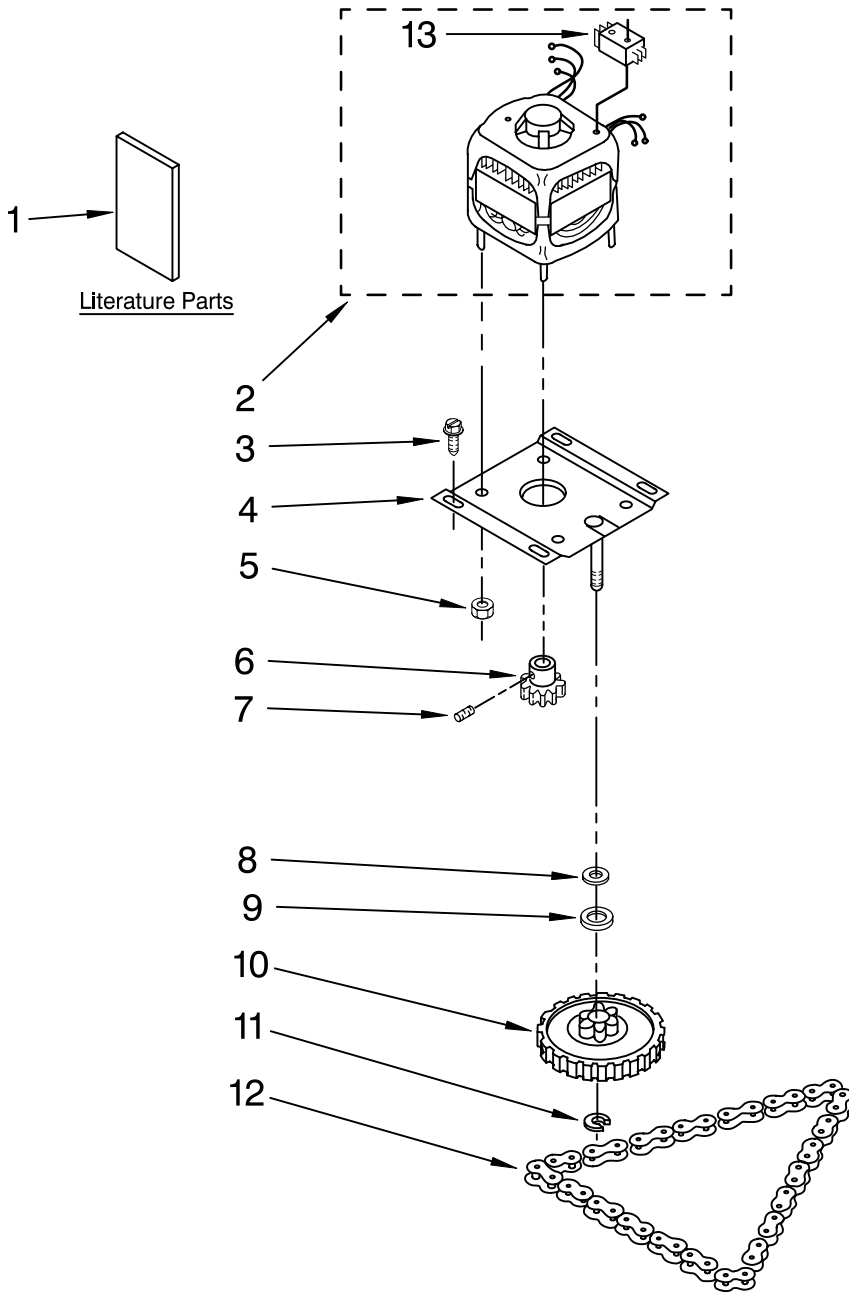

MOTOR AND DRIVE PARTS

For Models: GX900QPPB2, GX900QPPQ2, GX900QPPT2, GX900QPPS2
 (Black) (White) (Biscuit) (Stainless Steel)

TRASH
 COMPACTOR

Illus. No.	Part No.	DESCRIPTION
1	9872208	Literature Parts Use & Care Guide
	9871765	Sheet, Tech
	8052029	Label, 1-800 Number

Illus. No.	Part No.	DESCRIPTION
1		Frame (Not A Serviceable Part)
2	4152204	Screw, 8-18 x 5/16
3	9872115	Cord, Power
4	777035	Clamp, Wire
5	780034	Screw, 10-24 x 3/8
6	777180	Spring, Container
7	4149377	Switch, Drawer Safety
8	9870167	Pan, Bottom
9	4153788	Bearing, Roller (2)

Illus. No.	Part No.	DESCRIPTION
10	775526	Bolt, Leveler
11	776356	Locknut, 3/8-24
12	9870867	Shield, Slide Track(2)
13	9870585	Wheel, Leveler (2)
15	489478	Screw, 8-18 x 1/2
16	9870444	Panel, Inner
17	777458	Screw, 6-32 x 3/8
18	9870976	Frame, Slide (R.H.)
	9870975	Frame, Slide (L.H.)

Illus. No.	Part No.	DESCRIPTION
19	780434	Cover, Motor
20	4149659	Shield, Harness
21	777850	Nut, Plate
22	777849	Screw, 6-20 x 1
23	777811	Switch, Top Limit & Directional
24	776118	Grommet, Motor Cover
25	608009	Plate, Cover
26	775668	Angle, Frame Plate