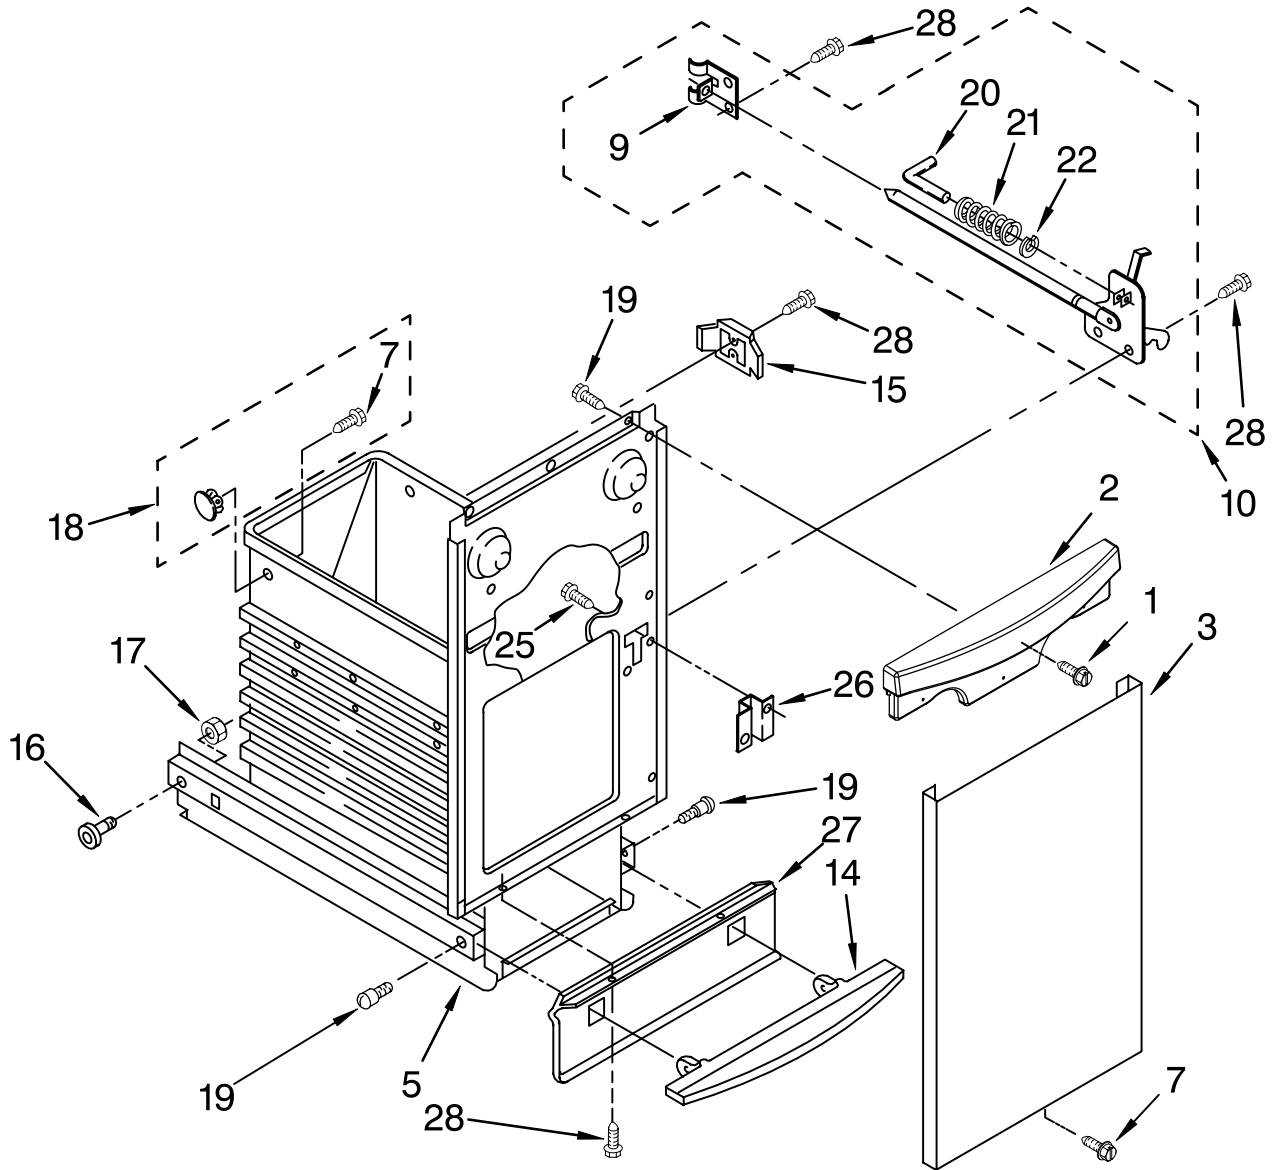

CONTAINER PARTS

For Models: GX900QPPB2, GX900QPPQ2, GX900QPPT2, GX900QPPS2
(Black) (White) (Biscuit) (Stainless Steel)

FOR ORDERING INFORMATION REFER TO PARTS PRICE LIST

CONTAINER PARTS

For Models: GX900QPPB2, GX900QPPQ2, GX900QPPT2, GX900QPPS2
(Black) (White) (Biscuit) (Stainless Steel)

Illus. No.	Part No.	DESCRIPTION
1	3400888	Screw 8-18 X 1/2
2		Handle, Container
	9872040W	White
	9872040T	Biscuit
	9872040B	Black
3		Panel, Container Front
	9871309	White
	9871574	Biscuit
	9871311	Black
	9871770	Stainless
5	884573	Container Assembly
7	3196175	Screw 8-18 X 1/2
9	776395	Guide, Rear Latch
10	9870066	Latch Assembly
14		Pedal, Foot
	9871031	White
	9871577	Biscuit
	4149672	Black
15	9871125	Actuator, Safety Switch
16	9871602	Bearing Roller Container (2)
17	776356	Locknut, 3/8-24 (2)
18	4147703	Retainer, Bag (Contains 4 Each)
19	780263	Screw, Shoulder 8-16 x 7/16 (2)
20	776654	Pin
21	775736	Spring
22	775735	"E" Ring
25	4152204	Screw 8-18 X 5/16
26	775665	Plate, Latch
27		Guard, Toeplate
	9871030	White
	9871578	Biscuit
	777328	Black
28	489478	Screw 8-18 X 1/2

FOR ORDERING INFORMATION REFER TO PARTS PRICE LIST