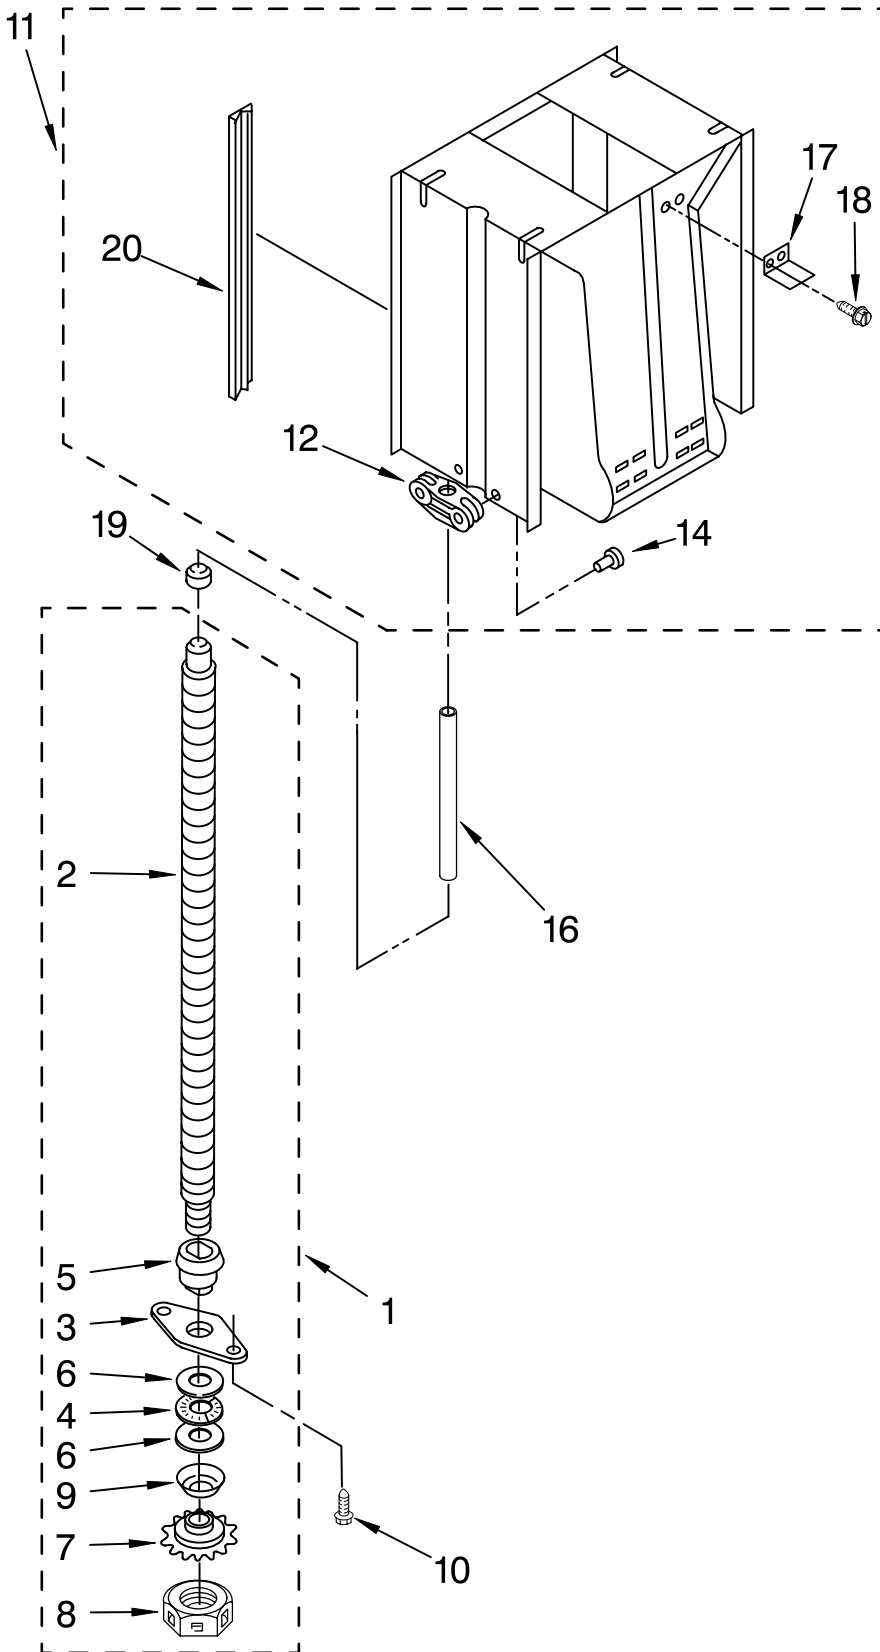

CONTAINER PARTS

For Models: GX900QPPB2, GX900QPPQ2, GX900QPPT2, GX900QPPS2
 (Black) (White) (Biscuit) (Stainless Steel)

Illus. No.	Part No.	DESCRIPTION
1	3400888	Screw 8-18 X 1/2
2		Handle, Container
	9872040W	White
	9872040T	Biscuit
	9872040B	Black
3		Panel, Container Front
	9871309	White
	9871574	Biscuit
	9871311	Black
	9871770	Stainless
5	884573	Container Assembly
7	3196175	Screw 8-18 X 1/2
9	776395	Guide, Rear Latch
10	9870066	Latch Assembly
14		Pedal, Foot
	9871031	White
	9871577	Biscuit
	4149672	Black
15	9871125	Actuator, Safety Switch
16	9871602	Bearing Roller Container (2)
17	776356	Locknut, 3/8-24 (2)
18	4147703	Retainer, Bag (Contains 4 Each)
19	780263	Screw, Shoulder 8-16 x 7/16 (2)
20	776654	Pin
21	775736	Spring
22	775735	"E" Ring
25	4152204	Screw 8-18 X 5/16
26	775665	Plate, Latch
27		Guard, Toeplate
	9871030	White
	9871578	Biscuit
	777328	Black
28	489478	Screw 8-18 X 1/2

FOR ORDERING INFORMATION REFER TO PARTS PRICE LIST

POWERSCREW AND RAM PARTS

For Models: GX900QPPB2, GX900QPPQ2, GX900QPPT2, GX900QPPS2
 (Black) (White) (Biscuit) (Stainless Steel)

Illus. No.	Part No.	DESCRIPTION
1	9870500	Screw, Power Complete Assembly (2)
2		Screw, Power (Available Only As Complete Assembly)
3	779121	Plate, Bearing (2)
4	775482	Bearing, Needle (2)
5	776941	Hub, Power Screw (2)
6	775481	Race, Thrust (4)
7	777385	Sprocket, Washer (2)
8	4154842	Nut, Power Screw (2)
9	777332	Washer, Cone (2)
10	9871067	Screw,
11	9871251	Ram Assembly
12	9870163	Nut, Power
14	9870187	Stud
16	9870037	Stop, Ram Powerscrew (2)
17	9870498	Bracket, Top Limit Switch
18	489399	Screw, (2) 8-32 x 5/16
19	9870775	Cap, Stop
20	9870169	Slide, Ram (4)