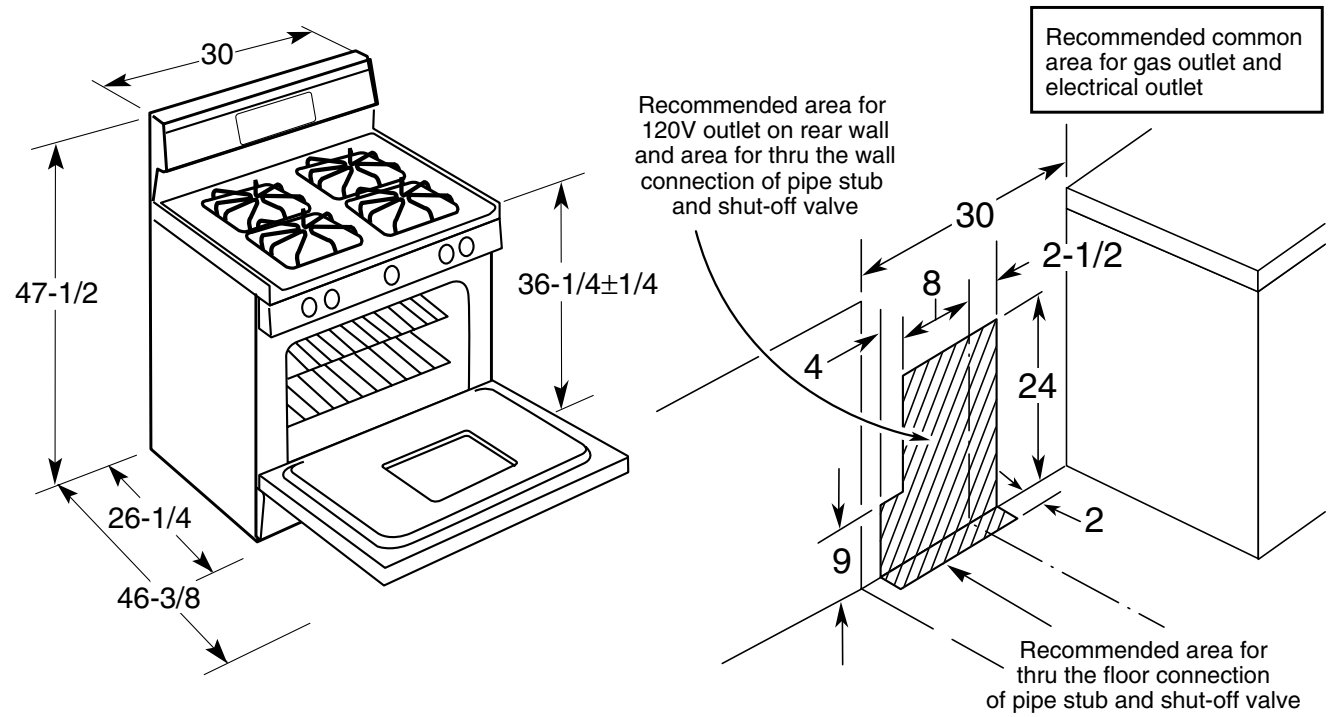

JGBP88WEK/CEK/BEK

GE® 30" Free-Standing Gas Range

Dimensions and Installation Information

Note: Dimension from the wall to the front of the closed door handle is 29". Depth to front edge of cooktop 25-1/4".

Optional Gas Range Accessory Drip Pans:
(Available at additional cost)
To order these accessory drip pans, call toll-free 800-626-2002.

Electrical Rating: 120V, 60Hz, 9A

Installation Information: Before installing, consult installation instructions packed with product for current dimensional data.

For answers to your Monogram®, GE Profile™ or GE® appliance questions, visit our website at ge.com or call GE Answer Center® service, 800.626.2000.

Dimension and installation information are shown in inches.