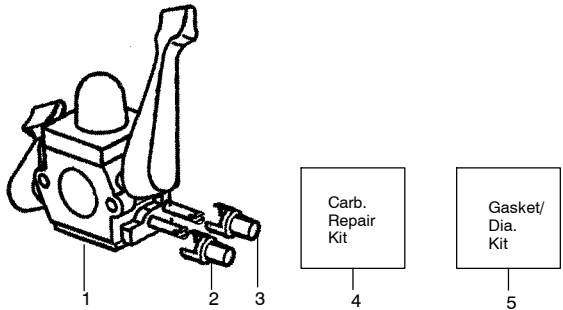

Carburetor Assembly Part # 530071465 - (C1Q-W11)

Ref.	Part No.	Description
1.	530071465	Assy-Carb. Zama (C1Q-W11)
2.	530038479	Cap-Limiter (high) brown
3.	530038478	Cap-Limiter (low) tan
4.	530071475	Kit-Carb. Repair
5.	530071489	Kit-Carb. Gasket (Zama)

***** **Service Note** *****
(When ordering the new upper vac tube 530056901 , items # 3,4 are not required.)

Kit - Carburetor Assy # 530071632 - C1Q-W11C (zama)

Kit - Carburetor Assy # 530071775 - WT-606 (walbro)

530071716-Kit-Choke Lever (zama)
530071725-Kit-Choke Lever (walbro)

530071715-Kit-Throttle Lever (zama)
530071726-Kit-Throttle Lever (walbro)

Note: No Repair kits are available for this carburetor, please order the complete assembly part number.