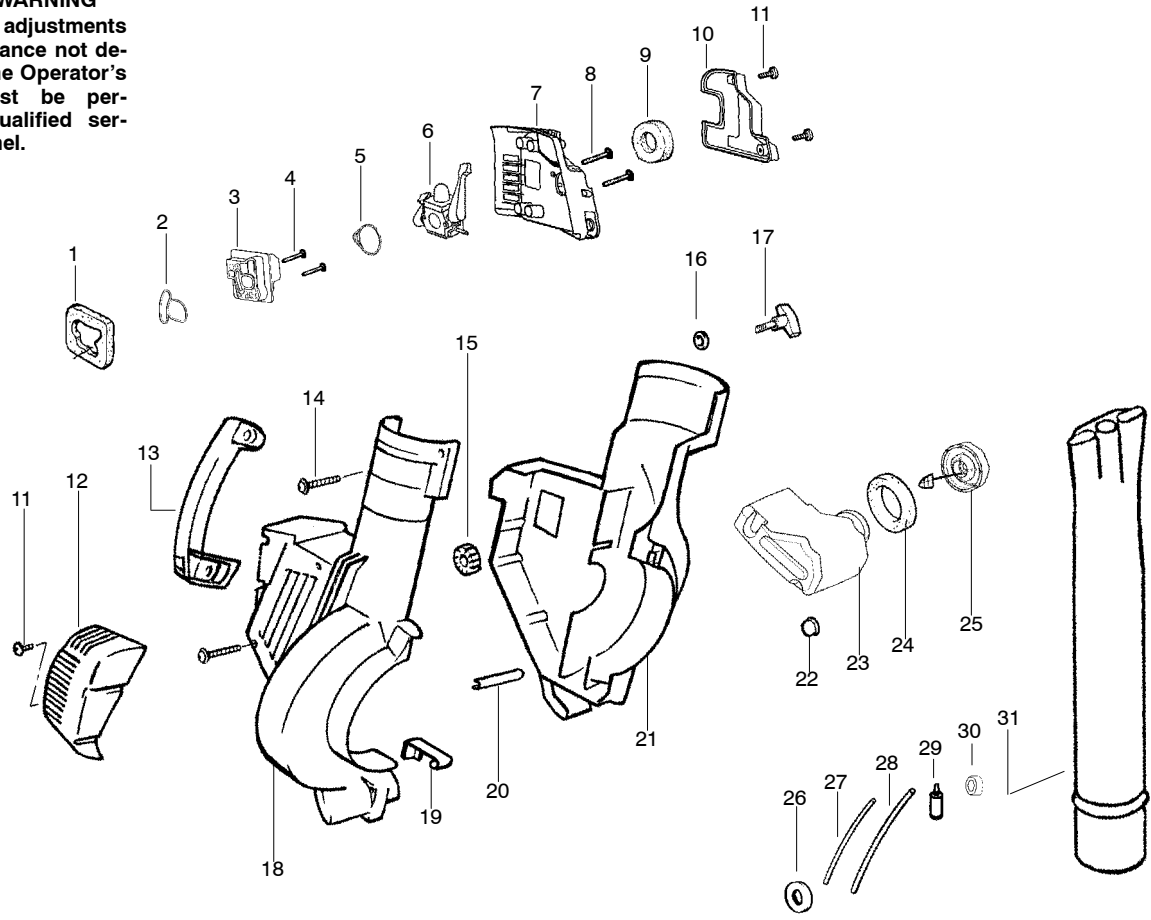

TYPE 3	Please refer to the service note at the end of the IPL before ordering parts.

WARNING

All repairs, adjustments and maintenance not described in the Operator's Manual must be performed by qualified service personnel.

Ref.	Part No.	Description	Ref.	Part No.	Description
1.	530071459	Air Dam (kit)	20.	530049617	Guide- Starter Rope
2.	530071458	Gasket-Adapter (kit)	21.	530056683	Housing-Left
3.	530035561	Carburetor Adaptor	22.	530036792	Isolator-Crankcase
4.	530016309	Screw	23.	530049491	Assy-Fuel Tank
5.	530071458	Gasket-Carburetor (kit)	24.	530049527	Gasket-Fuel Tank
6.	---	Kit-Carb Ass'y.	25.	530049386	Fuel Cap w/Retainer
	530071465	(C1Q-W11)	26.	530049656	Grommet-Shroud
	530071632	(C1Q-W11C)	27.	530069247	Kit-Line Carb/Purge
	530071775	(WT-606)	28.	530069216	Kit-Line Tank/Purge
7.	530056629	Air Box	29.	530095646	Assy-Fuel Pick-up
8.	530015849	Screw-Carb.	30.	530071459	Grommet-Fuel line (kit)
9.	530049383	Filter-Air	31.	----	Tube - Blower
10.	530056581	Cover-Air Filter		530095597	BV - 1850
11.	530016349	Screw		530095593	BV - 2000
12.	530056641	Guard-Muffler			Not Shown
13.	530095469	Handle		530163804	Operator Manual
14.	530015886	Screw		530057414	Warning Decal
15.	530049323	Isolator		530057215	Decal-Start Inst.
16.	530015197	Nut			
17.	530016322	Knob-Blower			
18.	530056682	Housing-Right			
19.	530402044	Spring-Cover Latch			

✓ = NEW PART NUMBER FOR THIS IPL

* = REFER TO THE SERVICE REFERENCE INDICATED FOR MORE INFORMATION. (LOCATED AT END OF IPL)