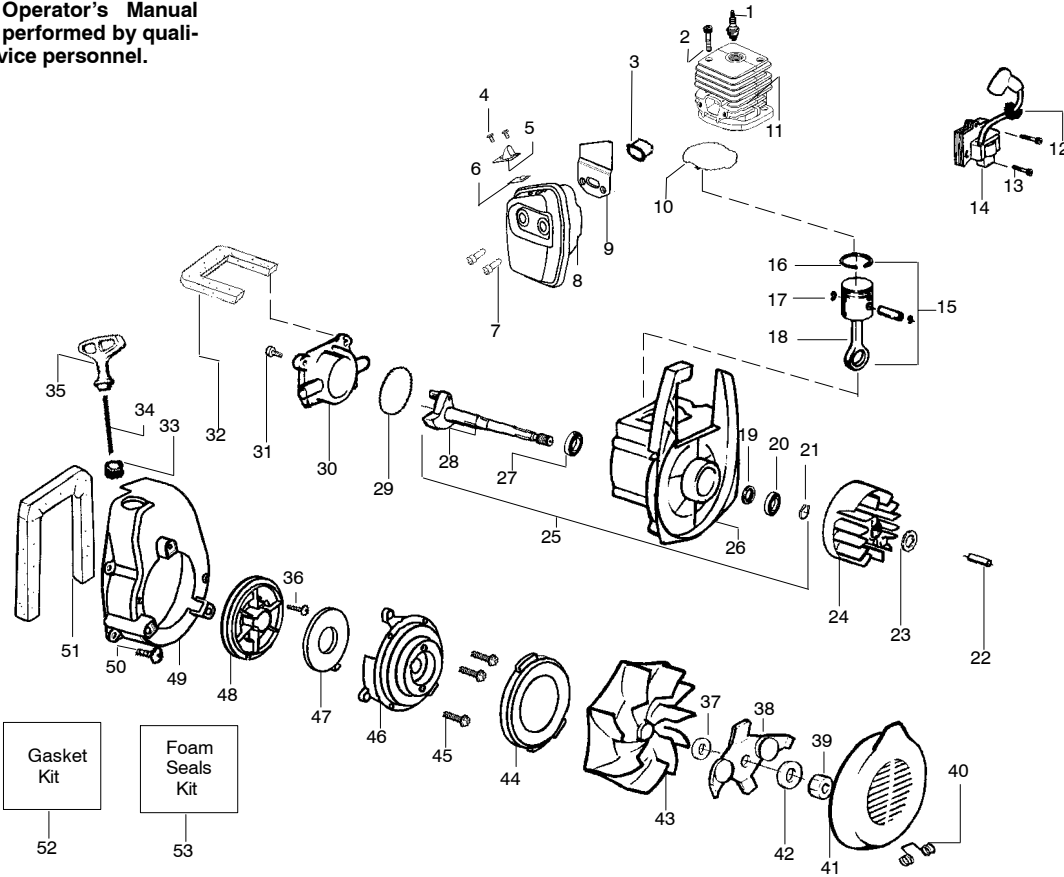

TYPE 2	Please refer to the service note at the end of the IPL before ordering parts.

WARNING
All repairs, adjustments and maintenance not described in the Operator's Manual must be performed by qualified service personnel.

Ref.	Part No.	Description	Ref.	Part No.	Description	Ref.	Part No.	Description
1.	952030249	Spark Plug (RCJ-6Y)	20.	530055728	Bearing-Outer	39.	530626605	Nut
2.	530015953	Screw	21.	530015941	Retainer Ring-C'chaft	40.	530402043	Spring-Return Cover
3.	530055191	Insulator-Heat	22.	530016190	Spacer-Flywheel	41.	530049313	Door-Inlet
4.	530055240	Screw	23.	530015149	Washer	42.	530016279	Washer (BV1850 only)
5.	530055241	Deflector-Muffler	24.	530039209	Assy-Flywheel	43.	530069817	Kit-Impeller Assy
6.	530071461	Kit-Spark Screen(incl. #4)	25.	530071456	Assy-Crankcase/Crank shaft (incl. 21,26,28)	44.	530055106	Seal-Ring
7.	530016341	Screw-Muffler-Internal	26.	530012440	Assy-Crankcase (Incl. 19,20,27)	45.	530016349	Screw
8.	530071499	Kit-Muffler (incl. 4-6,7,9)	27.	530032125	Bearing-Inner	46.	530055101	Housing-Pulley
9.	530071458	Gasket-Baffle (kit)	28.	530012452	Assy-Crankshaft	47.	530042086	Spring-Starter
10.	530071458	Gasket-Cylinder (kit)	29.	530071458	O-ring-C/case (kit)	48.	530071466	Kit-Starter Pulley
11.	530071457	Kit-Cylinder	30.	530012443	Cover-Crankcase	49.	530055102	Housing-Fan
12.	530019182	Grommet-Ign. Module	31.	530015810	Screw	50.	530015810	Screw
13.	530016357	Screw-Ignition Module	32.	530071459	Foam-219mm (kit)	51.	530071459	Foam-365mm (kit)
14.	530035505	Module-Ignition	33.	530029182	Eyelet-Flange	52.	530071458	Kit-Gasket (includes #9,10,29, adaptor gas ket, & carb. gasket)
15.	530069812	Kit-Piston (Incl. 16 & 17)	34.	530071467	Kit-Rope	53.	530071459	Kit-Foam Seals (includes #32,51, air dam & Fuel line grommet)
16.	530055120	Ring-Piston	35.	530049488	Handle-Starter			
17.	530015162	Retainer-Piston Pin	36.	530016326	Screw-Rope			
18.	530069945	Assy-Connecting Rod	37.	530016240	Washer-Belleville			
19.	530019264	Seal-Crankcase	38.	530095461	Assy-Mulch Blade (BV2000 Only)			

✓ = NEW PART NUMBER FOR THIS IPL

* = REFER TO THE SERVICE REFERENCE INDICATED FOR MORE INFORMATION. (LOCATED AT END OF IPL)