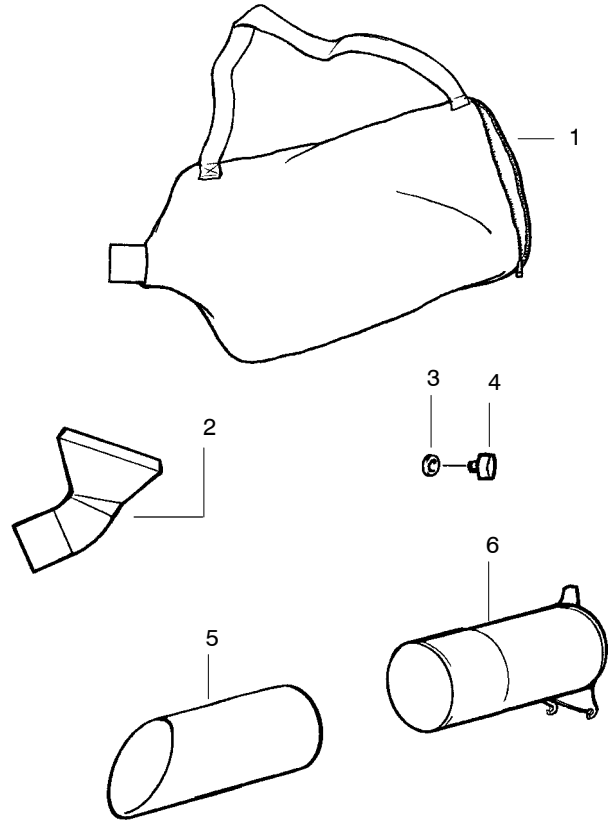

TYPE 1,2,3

Vacuum Tube Ass'y.

Ref.	Part No.	Description
1.	530095564	Assy-Vac. Bag w/strap
2.	530095470	Tube-Elbow Vac
3.	530049686	Retainer-Vac Tube Knob
4.	530016322	Knob
5.	530094476	Tube-Lower Vac
6.	*****	Tube-Upper Vac

TYPE 2,3 ONLY

Please refer to the service note at the end of the IPL before ordering parts.