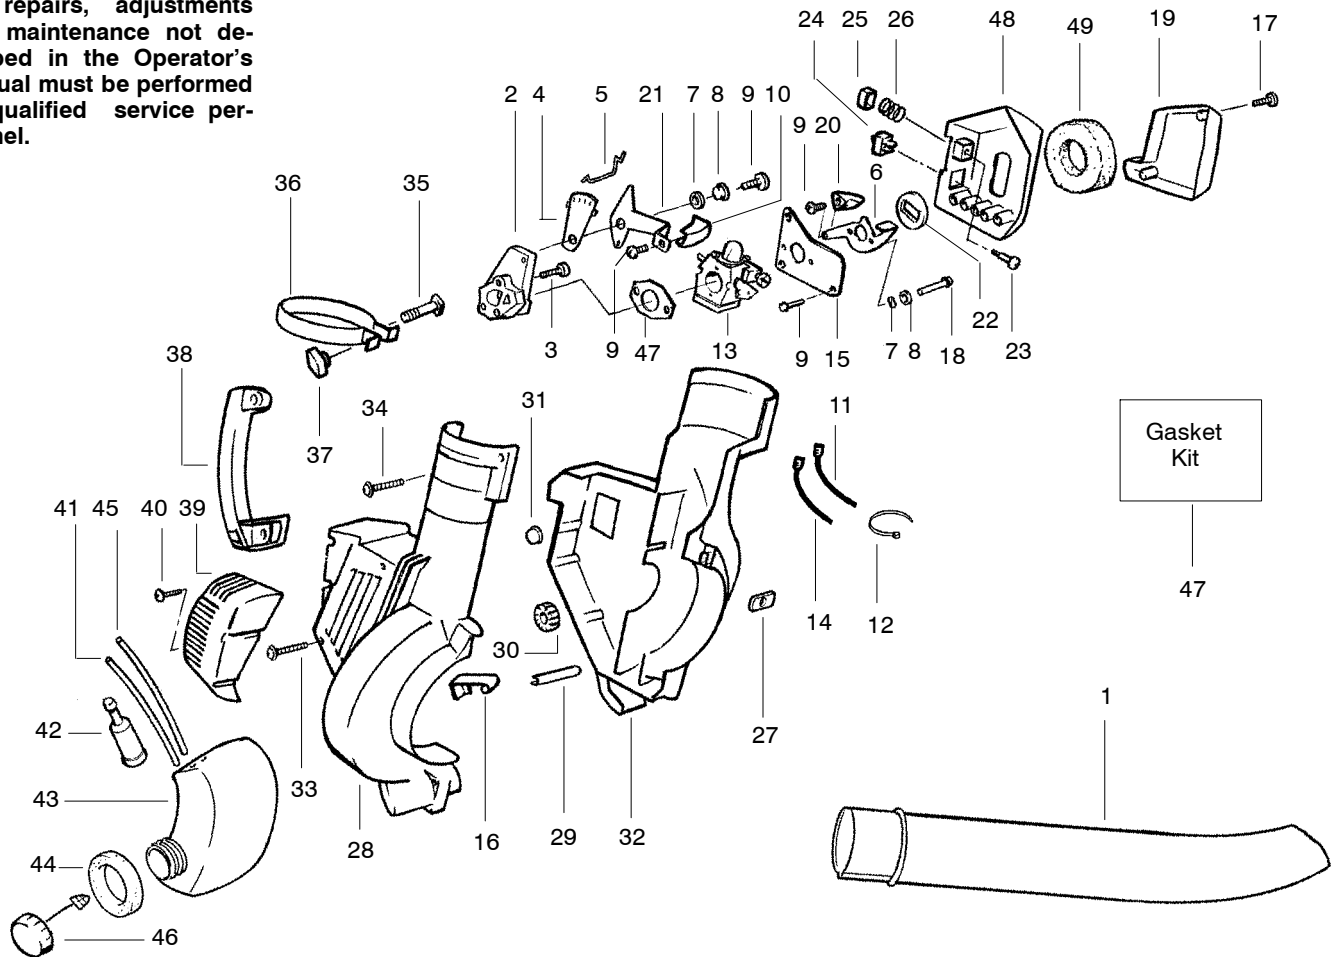

## TYPE 1

Ref.	Part No.	Description	Ref.	Part No.	Description
1.	---	Blower Tube Model 1850 Model 2000	27.	530016207	Nut
2.	530049322	Carburetor Adaptor	28.	530049883	Housing-Right
3.	530016014	Screw	29.	530049617	Guide Starter Rope
4.	530049526	Throttle Plate	30.	530049323	Isolator
5.	530049324	Throttle Linkage	31.	530036792	Isolator
6.	530049834	Choke Lever	32.	530049882	Housing-Left
7.	530015254	Washer	33.	530015886	Screw
8.	530015852	Choke Spacer	34.	530015880	Screw
9.	530015775	Screw	35.	530015820	Bolt
10.	530049837	Knob-Throttle Lever	36.	530095592	Clamp-Blower Tube
11.	530049495	Leadwire-Switch	37.	530049885	Knob
12.	530049494	Wire Clamp	38.	530095469	Handle
13.	530069924	Carburetor Ass'y. (WA-229)	39.	530049879	Muffler Cover
14.	530049496	Leadwire-Ground	40.	530015880	Screw
15.	530052293	Choke Plate	41.	530069247	Line Kit-Carb/Purge
16.	530402044	Spring Cover Latch	42.	530014362	Fuel Pick-up Ass'y.
17.	530015957	Screw	43.	530049491	Fuel Tank Ass'y.
18.	530015849	Screw	44.	530049527	Gasket-Fuel Tank
19.	530049315	Air Box Cover	45.	530069216	Line Kit-Tank/Purge
20.	530049836	Knob-Choke Lever	46.	530049386	Fuel Cap w/Retainer
21.	530049325	Throttle Lever	47.	530069813	Gasket Kit
22.	530019246	Filter-Choke Plate	48.	530049316	Air Box
23.	530016211	Retainer-Purge Button	49.	530049383	Air Filter
24.	530069572	Switch	Not Shown		
25.	530049838	Purge Button		530087688	Operator Manual
26.	530016212	Spring-Purge Button		530084403	Engine Stop Decal

### Vacuum Tube Ass'y.

Ref.	Part No.	Description
1.	530095564	Assy-Vac. Bag w/strap
2.	530095470	Tube-Elbow Vac
3.	530049686	Retainer-Vac Tube Knob
4.	530016322	Knob
5.	530094476	Tube-Lower Vac
6.	*****	Tube-Upper Vac