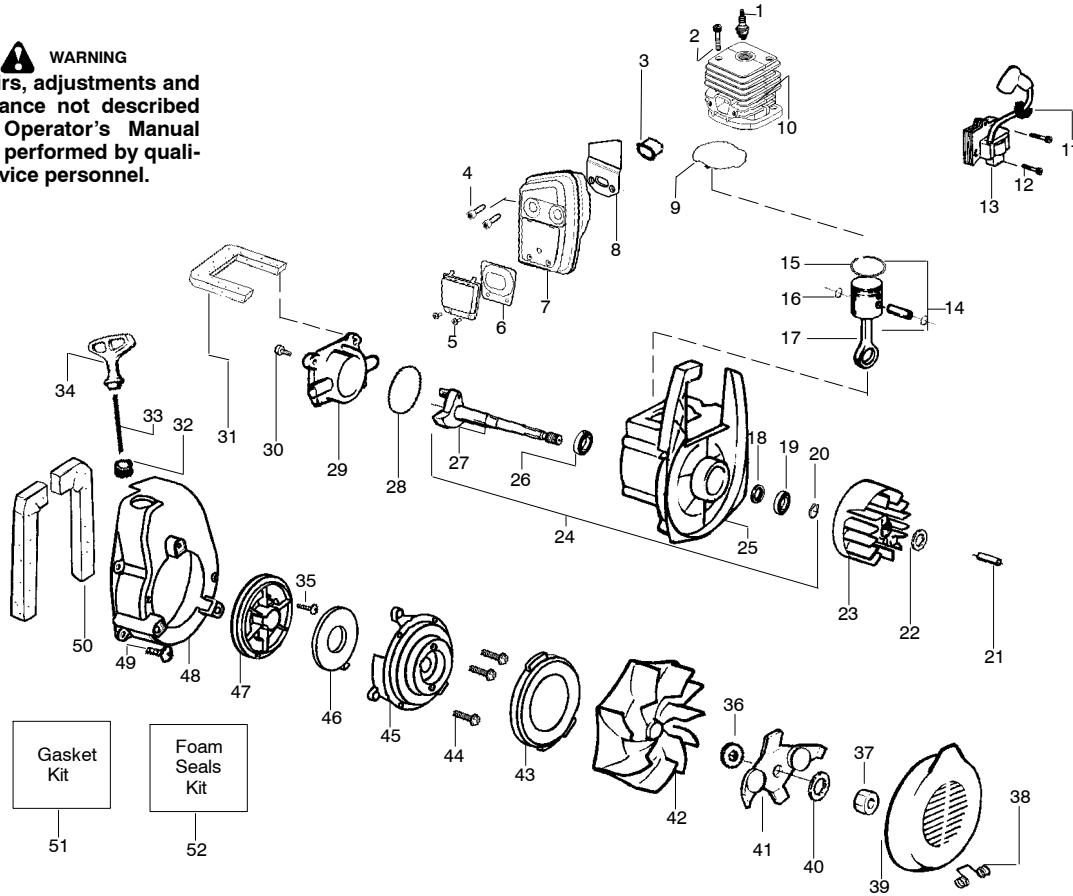

TYPE 3	Please refer to the service note at the end of the IPL before ordering parts.

WARNING
All repairs, adjustments and maintenance not described in the Operator's Manual must be performed by qualified service personnel.

Ref.	Part No.	Description	Ref.	Part No.	Description	Ref.	Part No.	Description
1.	952030249	Spark Plug (RCJ-6Y)	21.	530016190	Spacer-Flywheel	40.	530016279	Washer-Flat (bv1850 only)
2.	530015953	Screw	22.	530015149	Washer	41.	530095461	Assy-Mulch Blade (bv2000 only)
3.	530055191	Insulator-Heat	23.	530039209	Assy-Flywheel	42.	530069817	Assy-Impeller
4.	530016387	Screw-Muffler-Internal	24.	530071456	Assy-Crankcase/Crank shaft (incl. 20,25,27)	43.	530056625	Seal-Ring
5.	530015241	Screw	25.	530012492	Assy-Crankcase (Incl. 18,19,26)	44.	530016349	Screw
6.	530071593	Kit-Spark Screen (incl. #5)	26.	530032125	Bearing-Inner	45.	530055101	Housing-Pulley
7.	530071834	Kit-Muffler (incl. 4,5,6, & 8)	27.	530012452	Assy-Crankshaft	46.	530042086	Spring-Starter
8.	530071458	Gasket-Baffle (kit)	28.	530071458	O-ring-C/case (kit)	47.	530071466	Kit-Starter Pulley
9.	530071458	Gasket-Cylinder (kit)	29.	530012443	Cover-Crankcase	48.	530055102	Fan Housing
10.	530071457	Kit-Cylinder	30.	530015810	Screw	49.	530015810	Screw
11.	530019182	Grommet-Ign. Module	31.	530071459	Foam-219mm (kit)	50.	530071459	Foam-182mm (kit)
12.	530016357	Screw-Ignition Module	32.	530029182	Kit-Piston (Incl. 15 & 16)	51.	530071458	Kit-Gasket (page 3 incl. 2, & 5) (page 6 incl. 8,9, & 28)
13.	530035505	Ignition Module	33.	530071467	Kit-Rope (Incl. 35)	52.	530071459	Kit-Foam Seals (page 3 incl. 1,30) (page 6 incl. 31 & 50)
14.	530071357	Kit-Piston (Incl. 15 & 16)	34.	530054834	Handle-Starter			
15.	530055120	Piston Ring	35.	530016391	Screw-Rope			
16.	530015162	Retainer-Piston Pin	36.	530016240	Washer-Belleville			
17.	530069945	Assy-Connecting Rod	37.	530626605	Nut			
18.	530071615	Kit-Crankcase Seal	38.	530402043	Spring-Return Cover			
19.	530055728	Bearing-Outer	39.	530049313	Inlet Door			
20.	530015941	Retainer Ring-C'chaft						

↙ = NEW PART NUMBER FOR THIS IPL

★ = REFER TO THE SERVICE REFERENCE INDICATED FOR MORE INFORMATION. (LOCATED AT END OF IPL)