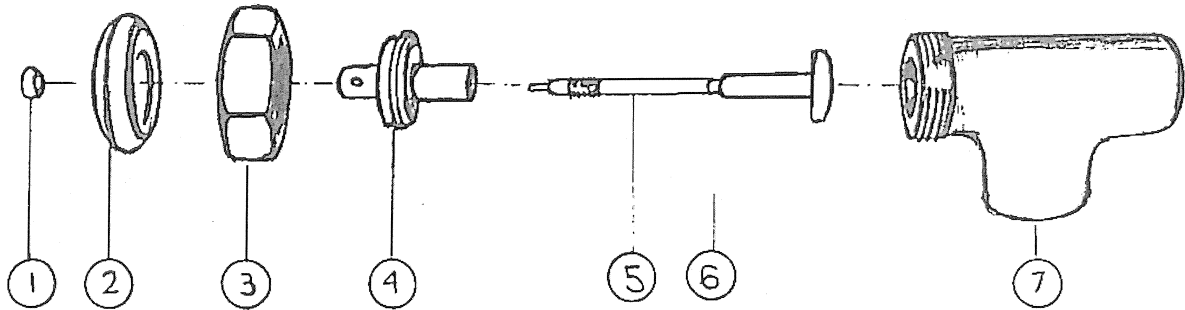

**COUNTER BALANCED HINGED COVER**

**REPLACEMENT PARTS LIST**

PART NO.	NAME OF PART	AMT.
1	00-842956 Bolt .....	1
2	00-850622 Washer .....	1
3	00-851961 Cover (20 Gallon) .....	1
	00-850430 Cover (30 Gallon) .....	1
	00-850217 Cover (40 Gallon) .....	1
	00-844424 Cover (60 Gallon) .....	1
	00-850548 Cover (80 Gallon) .....	1
	00-851009 Cover (100 Gallon) .....	1
4	00-836964 Knob .....	1
5	00-850499 Handle Assy. (20 Gallon) .....	1
	00-857093 Handle Assy. (30 Gallon) .....	1
	00-850698 Handle Assy. (40 Gallon) .....	1
6	00-851906 Fiber Washer .....	4
7	SC-041-42 Bolt .....	2
8	NS-015-16 Nut .....	2

**SPRING ASSIST HINGE ASSEMBLY  
REPLACEMENT PARTS LIST**

PART NO.	NAME OF PART	AMT.
<b>20 to 40 Gallon Kettles</b>		
1	00-836977 Lock Pin .....	1
2	00-836978 End Lock Plate .....	1
3	00-836979 Stationary Disc .....	1
4	00-844367-00034 Cores .....	2
5	00-844367-00035 Spring .....	1
6	00-850518-00002 Handle Assy. (20 Gallon) .....	1
	00-850518-00003 Handle Assy. (30 Gallon) .....	1
	00-850518 Handle Assy. (40 Gallon) .....	1
7	00-836983 Rotary Disc .....	1
8	00-836932 End Stop Plate .....	1
9	00-844367-00036 Cap Screws .....	4
10	00-850622 Washer .....	1
11	00-842956 Bolt .....	1
12	00-836964 Knob .....	1
	00-844459 Hinge Assy. ....	1
	00-851961 Cover (20 Gallon) .....	1
	00-850430 Cover (30 Gallon) .....	1
	00-850217 Cover (40 Gallon) .....	1
<b>60 to 100 Gallon Kettles</b>		
1	00-836986 Lock Pin .....	1
2	00-836987 End Lock Plate .....	1
3	00-836988 Stationary Disc .....	1
4	00-836989 Cores .....	2
5	00-836990 Spring .....	1
6	00-850061 Handle Assy. (60 Gallon) .....	1
	00-844462 Handle Assy. (80 Gallon) .....	1
	00-850477 Handle Assy. (100 Gallon) .....	1
7	00-836992 Rotary Disc .....	1
8	00-836993 End Stop Plate .....	1
9	SC-041-10 Cap Screws .....	4
10	00-850622 Washer .....	1
11	00-842956 Bolt .....	1
12	00-836964 Knob .....	1
	00-844461 Hinge Assy. ....	1
	00-844424 Cover (60 Gallon) .....	1
	00-850548 Cover (80 Gallon) .....	1
	00-851009 Cover (100 Gallon) .....	1