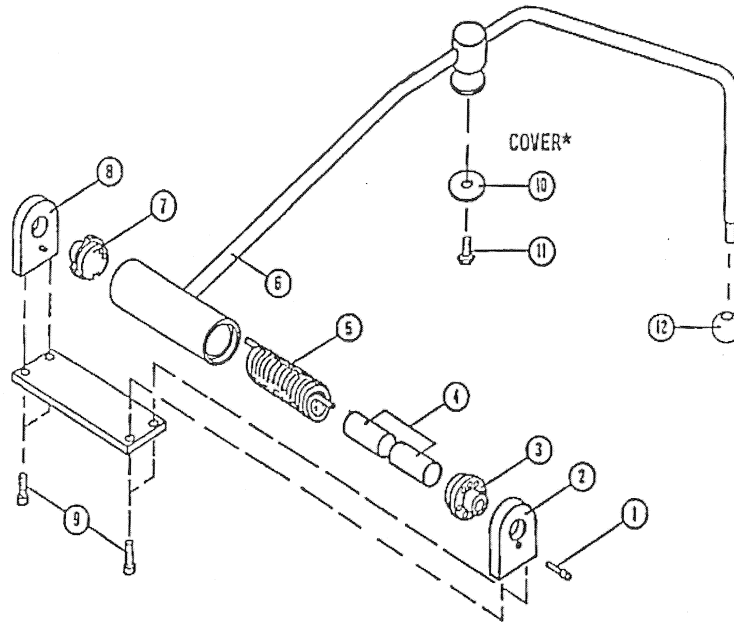

**SPRING ASSIST HINGE ASSEMBLY
REPLACEMENT PARTS LIST**

PART NO.	NAME OF PART	AMT.
20 to 40 Gallon Kettles		
1	00-836977 Lock Pin	1
2	00-836978 End Lock Plate	1
3	00-836979 Stationary Disc	1
4	00-844367-00034 Cores	2
5	00-844367-00035 Spring	1
6	00-850518-00002 Handle Assy. (20 Gallon)	1
	00-850518-00003 Handle Assy. (30 Gallon)	1
	00-850518 Handle Assy. (40 Gallon)	1
7	00-836983 Rotary Disc	1
8	00-836932 End Stop Plate	1
9	00-844367-00036 Cap Screws	4
10	00-850622 Washer	1
11	00-842956 Bolt	1
12	00-836964 Knob	1
	00-844459 Hinge Assy.	1
	00-851961 Cover (20 Gallon)	1
	00-850430 Cover (30 Gallon)	1
	00-850217 Cover (40 Gallon)	1
60 to 100 Gallon Kettles		
1	00-836986 Lock Pin	1
2	00-836987 End Lock Plate	1
3	00-836988 Stationary Disc	1
4	00-836989 Cores	2
5	00-836990 Spring	1
6	00-850061 Handle Assy. (60 Gallon)	1
	00-844462 Handle Assy. (80 Gallon)	1
	00-850477 Handle Assy. (100 Gallon)	1
7	00-836992 Rotary Disc	1
8	00-836993 End Stop Plate	1
9	SC-041-10 Cap Screws	4
10	00-850622 Washer	1
11	00-842956 Bolt	1
12	00-836964 Knob	1
	00-844461 Hinge Assy.	1
	00-844424 Cover (60 Gallon)	1
	00-850548 Cover (80 Gallon)	1
	00-851009 Cover (100 Gallon)	1