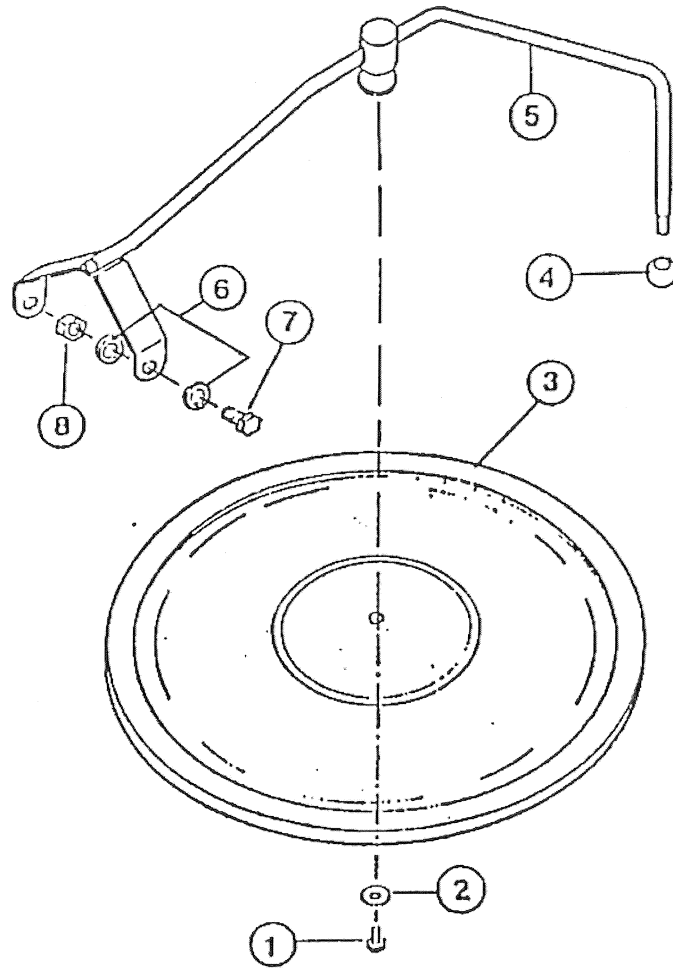

REPLACEMENT PARTS LIST (Cont.)

PART NO.	NAME OF PART	AMT.				
		20	30	40	60, 80	100
2	00-881970 Power Switch .....	1	1	1	1	1
3	00-881972 Low Water Pilot Light .....	1	1	1	1	1
	00-881972 Temperature Pilot Light .....	1	1	1	1	1
4	00-881973 Thermostat .....	1	1	1	1	1
*	00-836968 Thermostat Knob .....	1	1	1	1	1
*	00-844367-00005 Bezel, Thermostat .....	1	1	1	1	1
5	00-836938 Mounting Plate .....	1	1	1	1	1
6	00-881979 Pressure Gauge .....	1	1	1	1	1
7	00-881980 Valve, Pressure Relief, 35# .....	1	1	1	1	1
	00-844492 Valve, Pressure Relief, 50# .....	1	1	1	1	1
8	00-881981 Probe .....	1	1	1	1	1
9	00-836995-00001 Component Mounting Plate .....	1				
	00-836995-00002 Component Mounting Plate .....		1			
	00-836995-00003 Component Mounting Plate .....			1		
	00-836995-00004 Component Mounting Plate .....				1	
	00-853911 Component Mounting Plate .....				1	1
10	00-844367-00009 Terminal Block Section .....	3	3	3	3	3
	00-844367-00010 Terminal Block End Section .....	1	1	1	1	1
11	00-881975 Contactor (208, 220, 240 V) (12, 15, 18 kW) .....	2	2	2	2	2
	00-881975 Contactor (380, 220/380, 416, 240/416, 480, 600 V) (12, 15, 18 kW) .....	1	1	1	1	1
	00-836997 Contactor (208, 220, 240 V) (24 kW) .....			2	2	2
	00-836997 Contactor (480, 600 V) (24 kW) .....			1	1	1
	00-840444 Contactor (208, 220, 240 V) (33 kW) .....			2	2	2
	00-840444 Contactor (480, 600 V) (33 kW) .....			1	1	1
12	00-881960 Liquid Level Control .....	1	1	1	1	1
13	00-844401 Thermostat Fitting .....	1	1	1	1	1
14	00-844531 Fitting 1/4 cc X 3/8 MPT .....	1	1	1	1	1
15	00-844528 Fitting 1/4 cc X 1/4 FPT .....	1	1	1	1	1
16	00-522653-00002 Copper Tube 1/4 " .....	26"	28"	28"	29, 33"	35"
*	00-850489 Fuse Block (600 V) .....	1	1	1	1	1
*	00-853974 Fuse (1-amp) .....	AR	AR	AR	AR	AR
*	00-853974-00001 Fuse (2-amp) .....	AR	AR	AR	AR	AR
*	00-881991 Fuse (3-amp) .....	AR	AR	AR	AR	AR
*	00-851936 Transformer (380, 415 V) .....	1	1	1	1	1
*	00-881978 Transformer (480 V) .....	1	1	1	1	1
*	00-851938 Transformer (600 V) .....	1	1	1	1	1
*	00-856603 Transformer Fuse Block Mounting Bracket .....	1	1	1	1	1
*	00-881961 Air Vent Assy. ....	1	1	1	1	1
*	00-844367-00044 Hex Bolt (Element Assy.) .....	4	4	4	4	4
*	00-855144 Down Tube .....	1	1	1	1	1
*	00-851628 Control Box Cover .....	1				
*	00-850567 Control Box Cover .....			1		
*	00-851531 Control Box Cover (60 Gallon) .....				1	
*	00-850335 Control Box Cover (80 Gallon) .....				1	
*	00-850607 Decal (Control Panel) .....		1	1	1	1
*	00-852055 Decal (Control Panel) .....	1				
*	00-836958 Flanged Foot .....	3	3	3	3	3
*	00-907791 Control Transformer (480 V) .....	1	1	1	1	1
*	Items Not Shown					