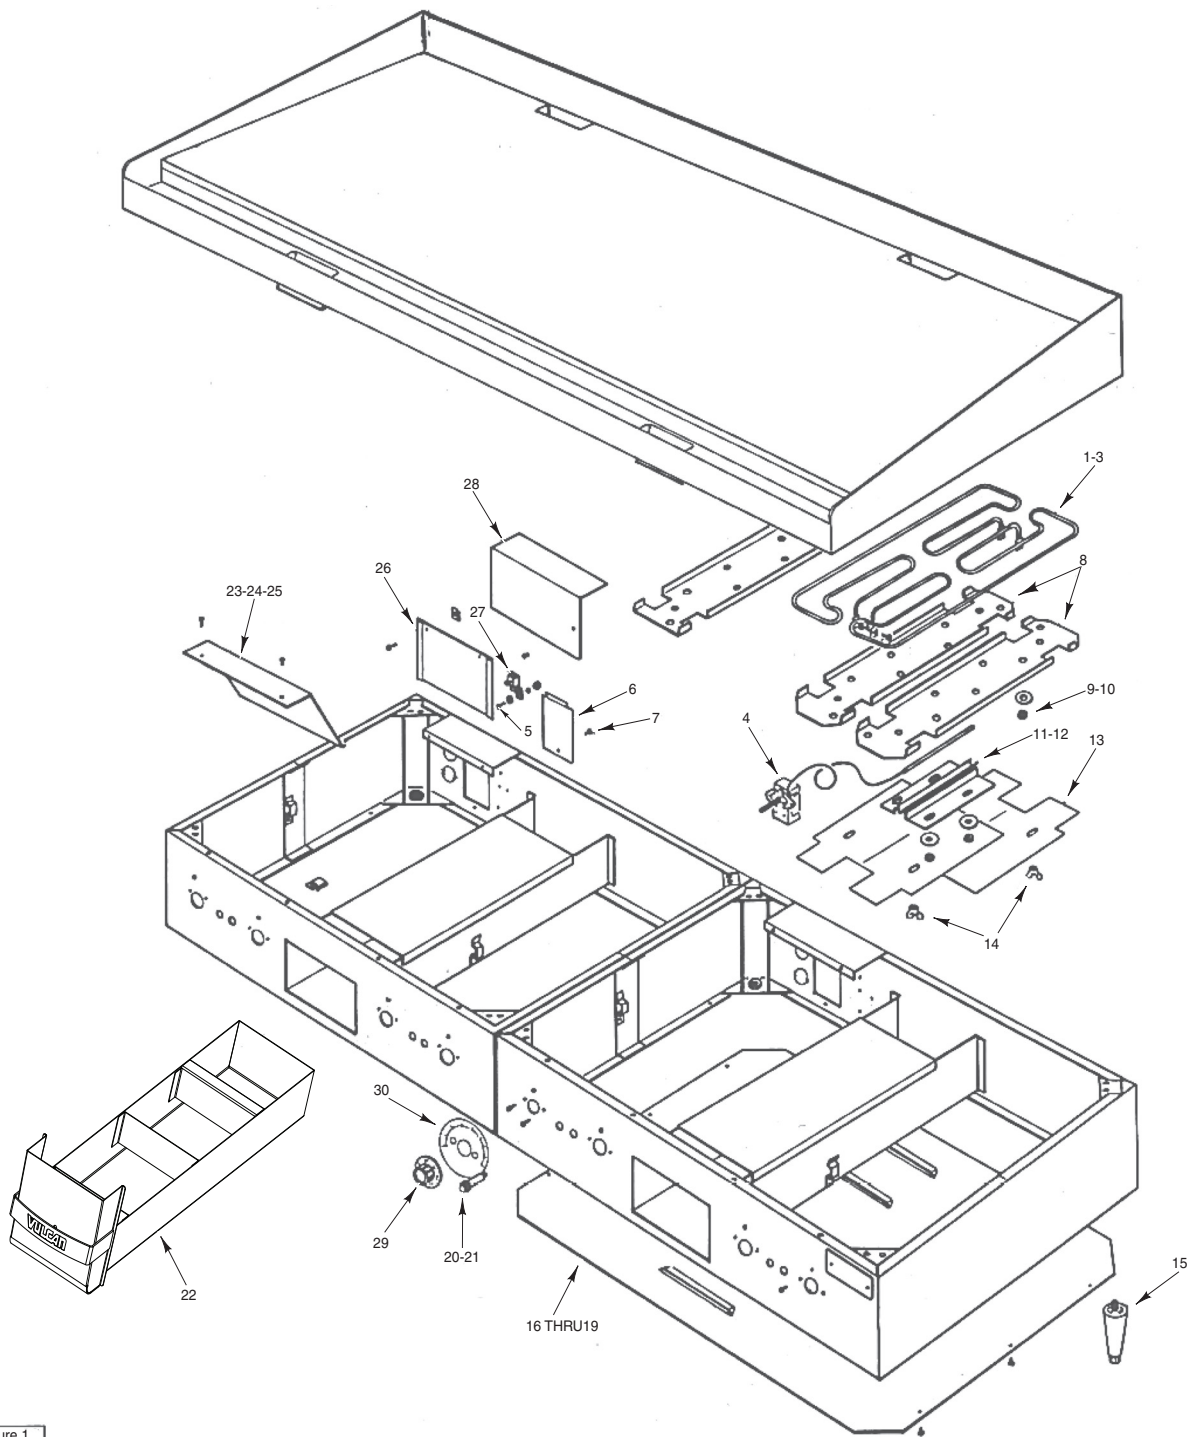

REPLACEMENT PARTS RRE MODEL ELECTRIC GRIDDLES

Figure 1

REPLACEMENT PARTS LIST

ILLUS. Figure 1	PART NO.	NAME OF PART	AMT.
1	00-351360-00001	Heating Unit (208V) (RRE24D/36D/48D/60D/72D) (2 Per Foot)	AR
2	00-351360-00002	Heating Unit (240V) (RRE24D/36D/48D/60D/72D) (2 Per Foot)	AR
3	00-351360-00003	Heating Unit (480V) (RRE24D/36D/48D/60D/72D) (2 Per Foot)	AR
4	00-342027-00008	Thermostat -Control	AR
5	SC-113-80	Cap Screw 1/2 -20 X 1/2 Hex Hd.	1
6	00-344970-00001	Cover - Access (RRE24D/36D/48D/60D/72D)	1
7	SD-034-49	Self-Tapping Screw 8-32 X 1/2 Slot Head Washer HO., Type T	1
8	00-342567-00001	Pressure Plate (RRE24D/36D/48D/60D/72D)	6
9	NS-046-53	Mach. Nut 1/2 - 20 Hex	24
10	NS-046-61	Mach. Nut 5/16 - 18 Hex	4
11	00-342573-00001	Bulb Clamp - Thermostat (208/240V)	3
12	00-342573-00002	Bulb Clamp - Thermostat (480V)	3
13	00-346251-00001	Baffle - Heating (RRE24D/36D/48D/60D/72D)	6
14	00-350632-00002	Wing Nut - Baffle	AR
15	00-348164-00001	Leg	4
16	00-340726-00024	Bottom (RRE24D)	1
17	00-341520-00009	Bottom (RRE36D/72D)	1
18	00-341520-00012	Bottom (RRE48D)	1
19	00-824345-00001	Bottom (RRE60D)	1
20	00-342575-00001	Indicating Light (208/240V)	3
21	00-498631-00001	Indicating Light (480V)	3
22	00-498528-000A1	Grease Drawer (RRE24D/36D/48D/60D/72D)	1
23	00-344964-00002	Baffle - Thermostat (RRE36D/72D)	3
		Baffle - Thermostat (RRE60D)	1
24	00-344964-00003	Baffle - Thermostat (RRE48D)	4
		Baffle - Thermostat (RRE60D)	2
25	00-344964-00001	Baffle - Thermostat (RRE60D)	1
26	00-344969-00001	Cover - Terminal Box (RRE24D/36D/48D/60D/72D)	1
27	00-344866-00001	Terminal Lug	1
28	00-344965-00001	Baffle - Terminal Box (RRE24D/36D/48D/60D/72D)	1
29	00-824277	Knob - Thermostat	3
30	00-498673	Dial - Thermostat	3