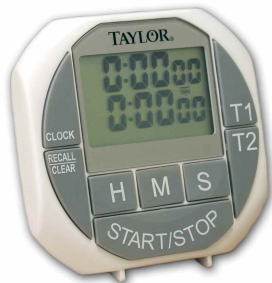

Timers

5806 Digital Timer

- 0.7" LCD readout
- Minutes/second timing up to 99 minutes, 59 seconds
- Counts up or counts down
- Water resistant
- Clip/magnet/stand positioning
- AAA battery included

5807 Digital Timer with Clock – Featuring Double Time

- 0.8" LCD readout
- Double Time: switch from minute/second to hour/minute timing
- Times up to 19 hours 59 minutes or 99 minutes 59 seconds
- Counts up or counts down
- Water resistant
- Clip/magnet/stand positioning
- AAA battery included

5809 Dual Event Timer with Clock

- 1.0" LCD displays two events at once
- Bottom line can also display clock
- Hour/minute/second timing up to 23 hours, 59 minutes, 59 seconds
- Counts up or counts down
- Water resistant
- Clip/magnet/stand positioning
- AAA battery included

- 1.2" LCD readout shows minutes and seconds
- Ultra slim profile with convenient one-handed, direct number input design
- Minute/second timing up to 99 minutes, 59 seconds
- Magnet or stand positioning
- Two button cell batteries included