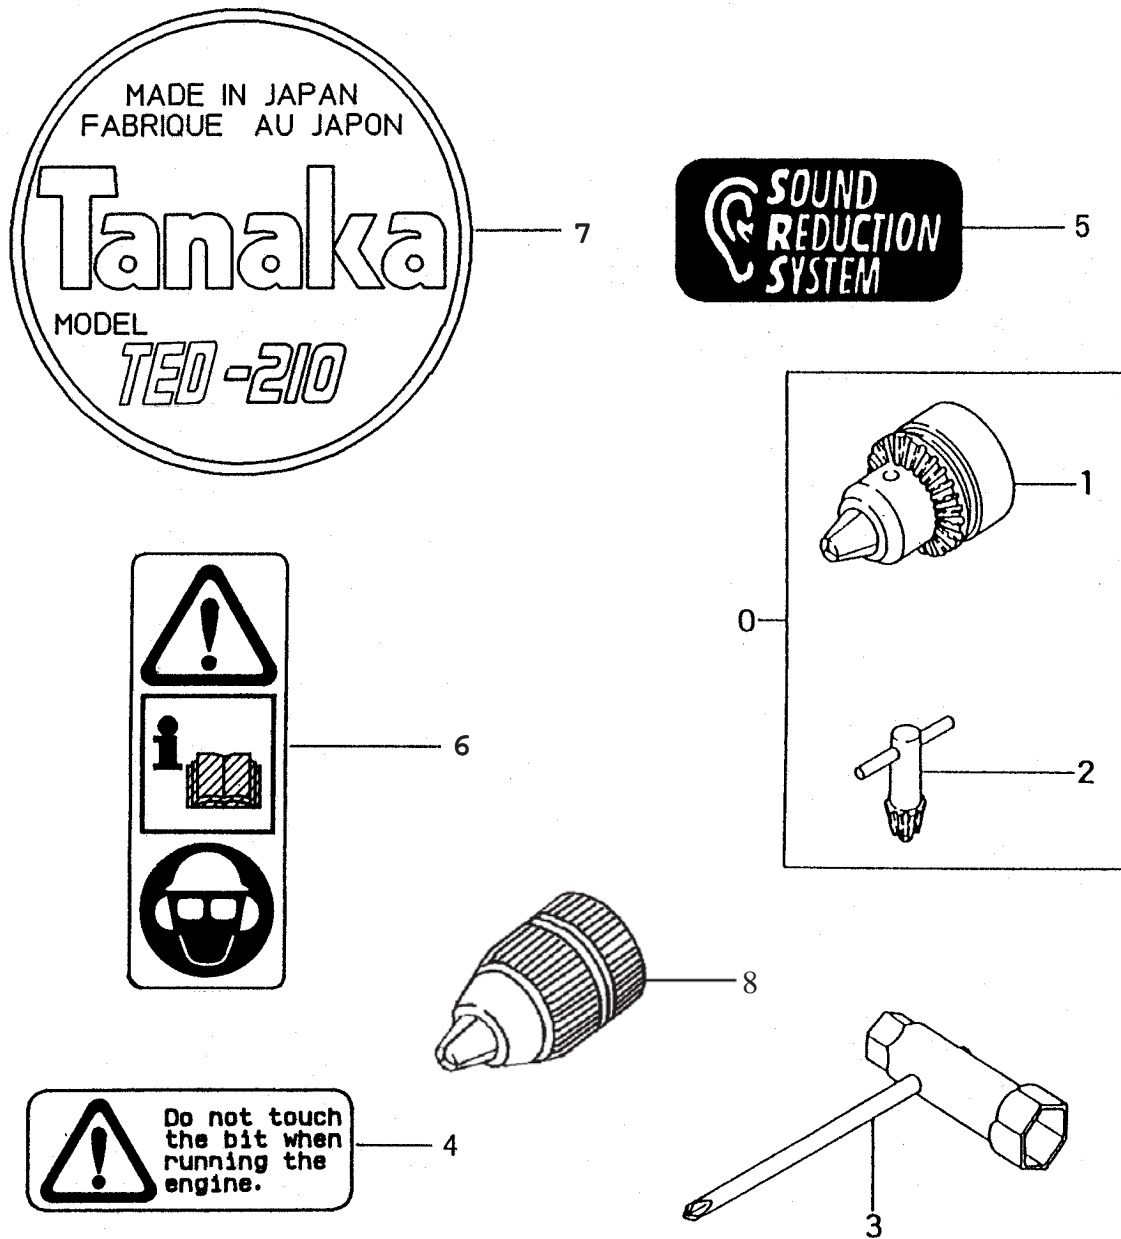

ITEM	PART NUMBER	DESCRIPTION	QTY	COMMENTS
5-0	4550651E90	CARBURETOR, TED-210C	1	
5-1	54825140200	SCREW, THROTTLE SET	2	
5-5	53925120200	SWIVEL	1	Carburetor Repair Kit - 650-25140-900
5-7	48925100200	RING, STOP	1	Gasket / Diaphragm Kit - 652-25140-900
5-8	48825145800	VALVE, THROTTLE	1	
5-10	55025100200	O-RING	1	
5-11	599200AW41	JET, MAIN 41.5	1	
5-13	~ ~ ~	GASKET, PUMP	1	~ Contained in Carb Kits
5-14	~ ~ ~	DIAPHRAGM, PUMP	1	
5-17	57825007200	SCREEN, INLET	1	
5-18	5752515280	BODY, PUMP	1	
5-19	~ ~ ~	GASKET, DIAPHRAGM	1	
5-20	~ ~ ~	DIAPHRAGM, METERING	1	
5-21	47625004200	COVER, DIAPHRAGM	1	
5-22	54825101200	SCREW, SET	4	

ITEM	PART NUMBER	DESCRIPTION	QTY	COMMENTS
7-28	2583210A82	HANDLE,A	1	
7-29	1653313020	HANDLE,GRIP,A	1	
7-30	10132120201	LEVER,THROTTLE	1	
7-34	99011050251	SCREW,5X25	1	
7-35	99101050011	NUT,5	1	
7-36	19833130200	CLAMP,CORD	2	
7-37	99023060161	BOLT,6X16 PLUS	1	
7-38	99210060012	WASHER,S,6	1	
7-39	25932120810	HANDLE,B	1	
7-41	99210100012	WASHER,S,10	1	
7-46	1563210A801	SWITCH,STOP	1	
7-47	9253317620	DECAL,STOP BUTTON	1	
7-48	2581165020	BUTTON,STOP	1	
7-49	99011030101	SCREW,3X10	1	
7-51	88506502801	WIRE,THROTTLE	1	
7-52	16407029000	TUBE,PROTECTION	1	
7-53	1553210A200	HOLDER, CHUCK KEY	1	