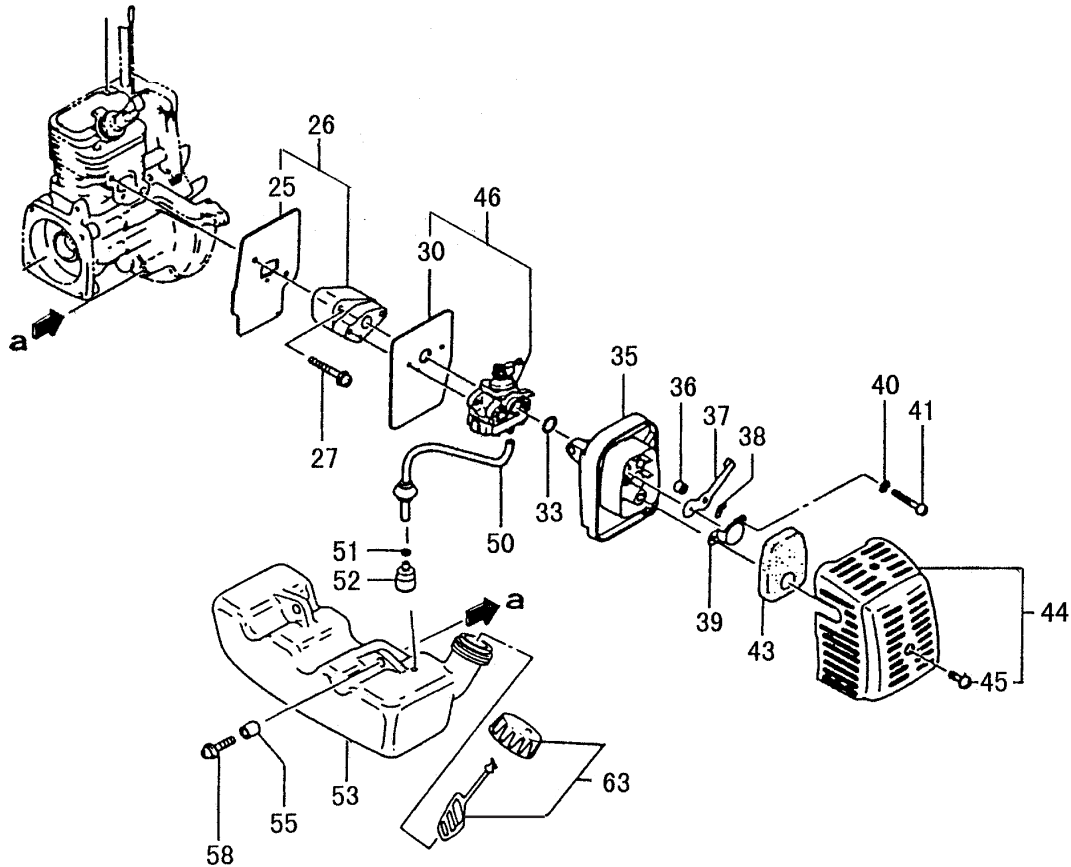

ITEM	PART NUMBER	DESCRIPTION	QTY	COMMENTS
4-25	40306500200	GASKET,INTAKE	1	
4-26	4040650090	SET,CARB INSULATOR	1	
4-27	99416050252	SCREW,5X25WS	2	
4-30	40206500200	GASKET,CARBURETOR	1	
4-33	99967015000	O-RING,P15	1	
4-35	4230650081	BODY,CLEANER	1	
4-36	47006500200	COLLAR	2	
4-37	52806500200	VALVE,CHOKE	1	
4-38	99204080030	WASHER,8	1	
4-39	47601700200	BOARD,BLOW OVER CHECK	1	
4-40	99210050012	WASHER,S,5	2	
4-41	99011050602	SCREW,5X60	2	
4-43	4460650020	ELEMENT,CLEANER	1	
4-44	4520650091	COVER,CLEANER,W/BOLT	1	
4-45	3800637C200	BOLT,CLEANER COVER	1	
4-46	4550651E90	CARBURETOR,TED-210C	1	
4-50	2230650090	PIPE,FUEL,ASS'Y	1	
4-51	68000731201	CLIP 6.3	1	
4-52	6750404280	FILTER,FUEL	1	
4-53	5910650000	TANK,FUEL PIPE,ASS'Y	1	
4-55	65900801200	COLLAR	2	
4-58	99463050185	BOLT,HEX 5X18PS	2	
4-63	5950423Q90	CAP,TANK	1