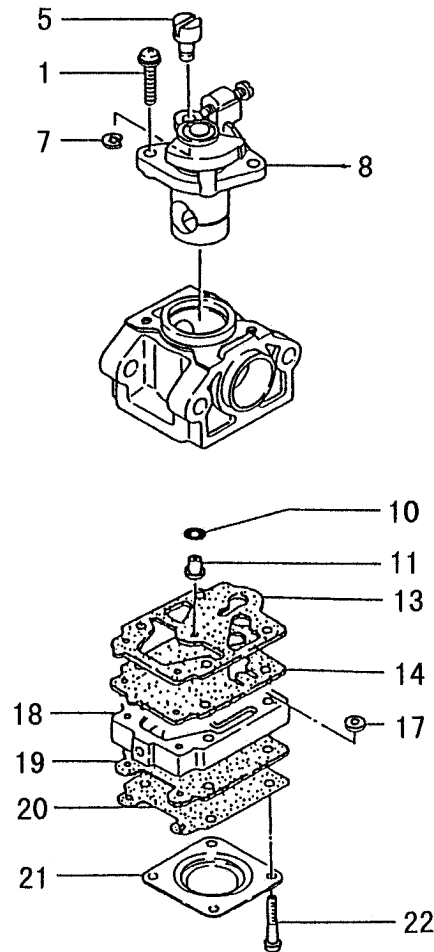

ITEM	PART NUMBER	DESCRIPTION	QTY	COMMENTS
5-0	4550651E90	CARBURETOR, TED-210C	1	
5-1	54825140200	SCREW, THROTTLE SET	2	
5-5	53925120200	SWIVEL	1	Carburetor Repair Kit - 650-25140-900
5-7	48925100200	RING, STOP	1	Gasket / Diaphragm Kit - 652-25140-900
5-8	48825145800	VALVE, THROTTLE	1	
5-10	55025100200	O-RING	1	
5-11	599200AW41	JET, MAIN 41.5	1	
5-13	~ ~ ~	GASKET, PUMP	1	~ Contained in Carb Kits
5-14	~ ~ ~	DIAPHRAGM, PUMP	1	
5-17	57825007200	SCREEN, INLET	1	
5-18	5752515280	BODY, PUMP	1	
5-19	~ ~ ~	GASKET, DIAPHRAGM	1	
5-20	~ ~ ~	DIAPHRAGM, METERING	1	
5-21	47625004200	COVER, DIAPHRAGM	1	
5-22	54825101200	SCREW, SET	4