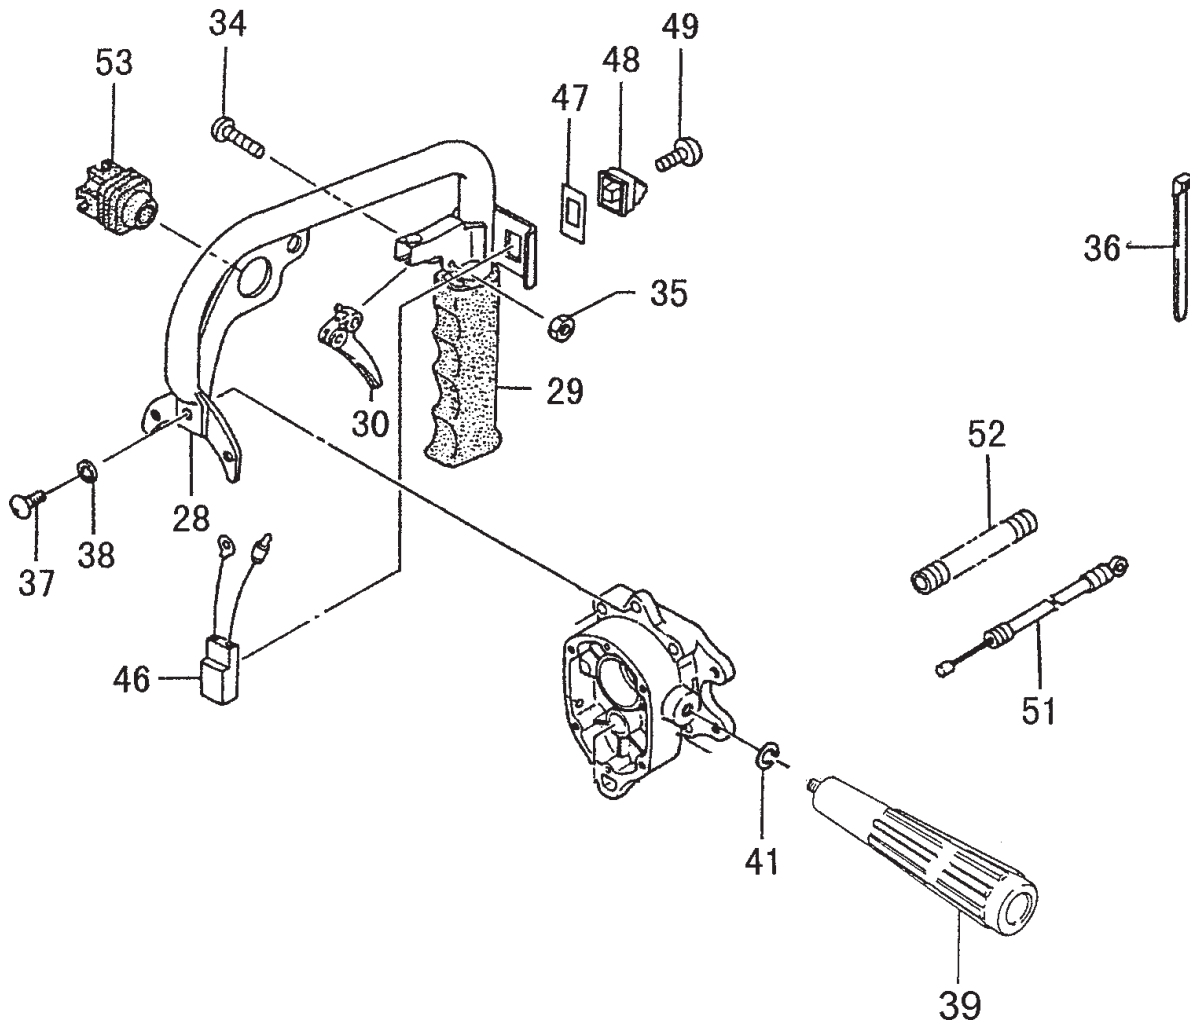

ITEM	PART NUMBER	DESCRIPTION	QTY	COMMENTS
7-28	2583210A82	HANDLE,A	1	
7-29	1653313020	HANDLE,GRIP,A	1	
7-30	10132120201	LEVER,THROTTLE	1	
7-34	99011050251	SCREW,5X25	1	
7-35	99101050011	NUT,5	1	
7-36	19833130200	CLAMP,CORD	2	
7-37	99023060161	BOLT,6X16 PLUS	1	
7-38	99210060012	WASHER,S,6	1	
7-39	25932120810	HANDLE,B	1	
7-41	99210100012	WASHER,S,10	1	
7-46	1563210A801	SWITCH,STOP	1	
7-47	9253317620	DECAL,STOP BUTTON	1	
7-48	2581165020	BUTTON,STOP	1	
7-49	99011030101	SCREW,3X10	1	
7-51	88506502801	WIRE,THROTTLE	1	
7-52	16407029000	TUBE,PROTECTION	1	
7-53	1553210A200	HOLDER, CHUCK KEY	1