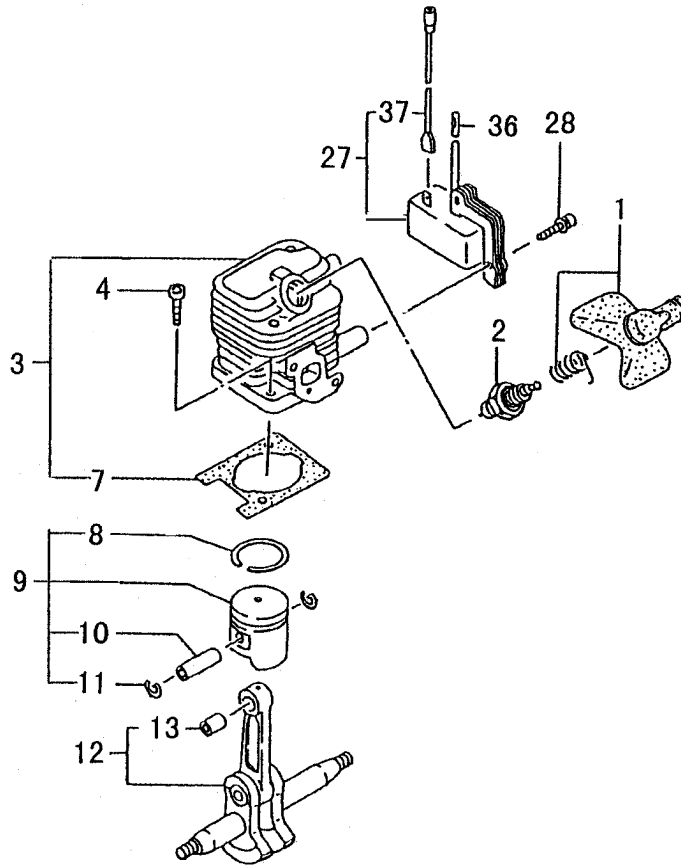

**AND**

**Serial Numbers (U205952 - U268935)**

Nikko Tanaka Engineering U.S.A.,Ltd. • 1028 4<sup>th</sup> Street SW, Bldg B • Auburn, WA 98001 • Phone: (253) 333-1200 • Fax: (253) 333-1212

ITEM	PART NUMBER	DESCRIPTION	QTY	COMMENTS
1-1	1570650091	CAP, SPARK PLUG ASS'Y	1	
1-2	0180654021	PLUG, SPARK	1	
1-3	0010650090	SET, CYLINDER	1	Includes cylinder gasket
1-4	99416050201	SCREW, 5X20/WS	2	
1-7	0170650020	GASKET, CYLINDER	1	
1-8	04100601210	RING, PISTON	1	
1-9	0300650090	SET, PISTON	1	Includes rings and circlips
1-10	03706500200	PIN, PISTON	1	
1-11	03901620200	CIRCLIP, PISTON PIN	2	
1-12	04606500801	CRANKSHAFT	1	
1-13	99962081225	BEARING, NEEDLE, F-810	1	
1-27	1532153390	COIL, IGNITION	1	
1-28	99416040226	SCREW, WS, 4X22	2	
1-36	25006500200	TUBE, INSULATOR	1	
1-37	1780650080	CORD, STOP COMPLETE	1	

ITEM	PART NUMBER	DESCRIPTION	QTY	COMMENTS
5-0	4550651E90	CARBURETOR, TED-210C	1	
5-1	54825140200	SCREW, THROTTLE SET	2	
5-5	53925120200	SWIVEL	1	Carburetor Repair Kit - 650-25140-900
5-7	48925100200	RING, STOP	1	Gasket / Diaphragm Kit - 652-25140-900
5-8	48825145800	VALVE, THROTTLE	1	
5-10	55025100200	O-RING	1	
5-11	599200AW41	JET, MAIN 41.5	1	
5-13	~ ~ ~	GASKET, PUMP	1	~ Contained in Carb Kits
5-14	~ ~ ~	DIAPHRAGM, PUMP	1	
5-17	57825007200	SCREEN, INLET	1	
5-18	5752515280	BODY, PUMP	1	
5-19	~ ~ ~	GASKET, DIAPHRAGM	1	
5-20	~ ~ ~	DIAPHRAGM, METERING	1	
5-21	47625004200	COVER, DIAPHRAGM	1	
5-22	54825101200	SCREW, SET	4	