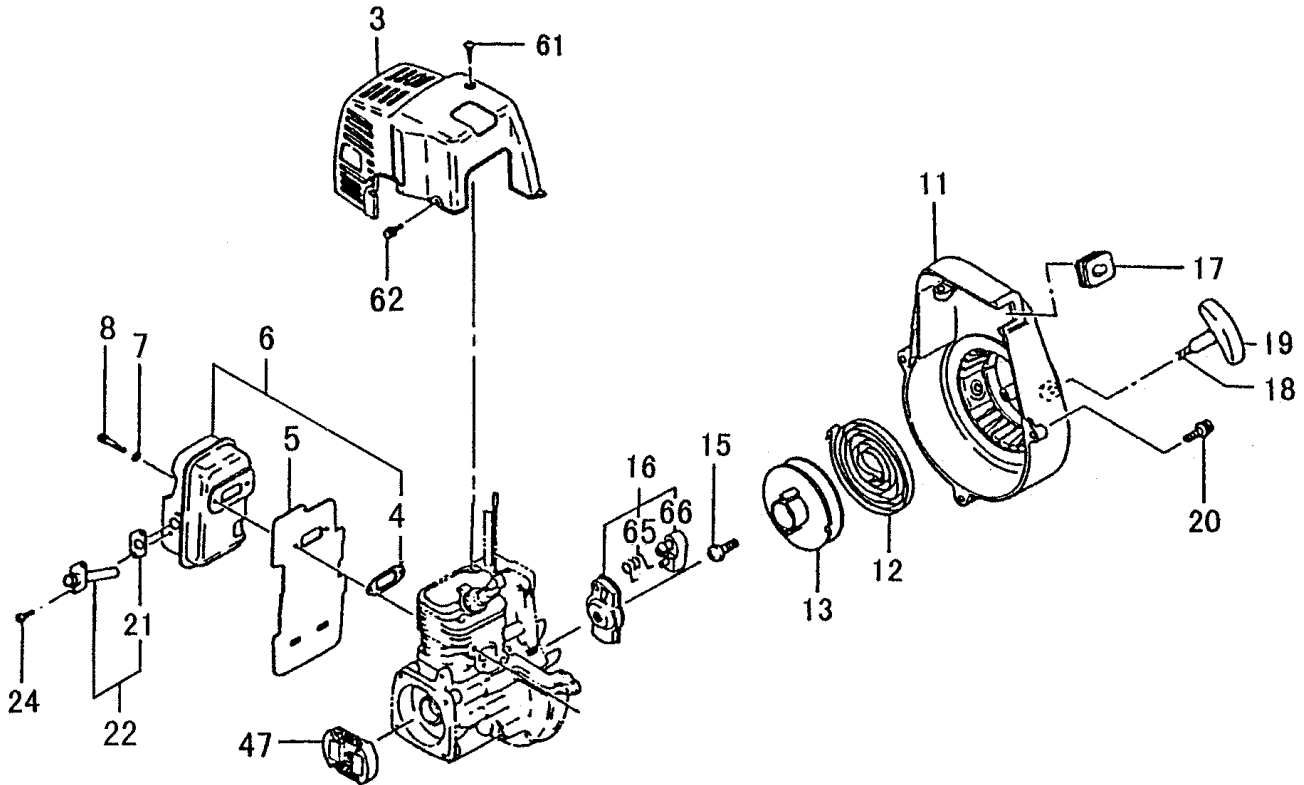

ITEM	PART NUMBER	DESCRIPTION	QTY	COMMENTS
3-3	7380650020	PROTECTOR, MUFFLER	1	
3-4	73706500200	GASKET, MUFFLER	1	
3-5	13306500200	SHIELD, HEAT	1	
3-6	7040650090	SET, MUFFLER	1	
3-7	99201050011	WASHER, 5	2	
3-8	99051050503	BOLT, HEX, 5X50	2	
3-11	1120650A80	CASE, FAN	1	
3-12	78006097200	SPRING, RECOIL	1	
3-13	77406097200	PULLEY, STARTER	1	
3-15	8390201020	SCREW, SET	1	
3-16	79806500900	PULLEY, STARTER, ASS'Y	1	
3-17	2030604A202	GROMMET	1	
3-18	78306097200	ROPE, STARTER	1	
3-19	78506410200	HANDLE, STARTER	1	
3-20	99415040162	SCREW, PS, 4X16	3	
3-21	75106500200	GASKET, MUFFLER	1	
3-22	7210650490	SET, TAIL PIPE	1	
3-24	99414040081	SCREW, 4X8	2	
3-47	2770634F900	CLUTCH, ASS'Y	1	
3-61	99072045164	SCREW, TAPPING, 4.5X16	1	
3-62	99425040128	BOLT, PS, 4X12	2	
3-65	79006097200	SPRING, STARTER PAWL	1	
3-66	7880650020	PAWL, STARTER	1