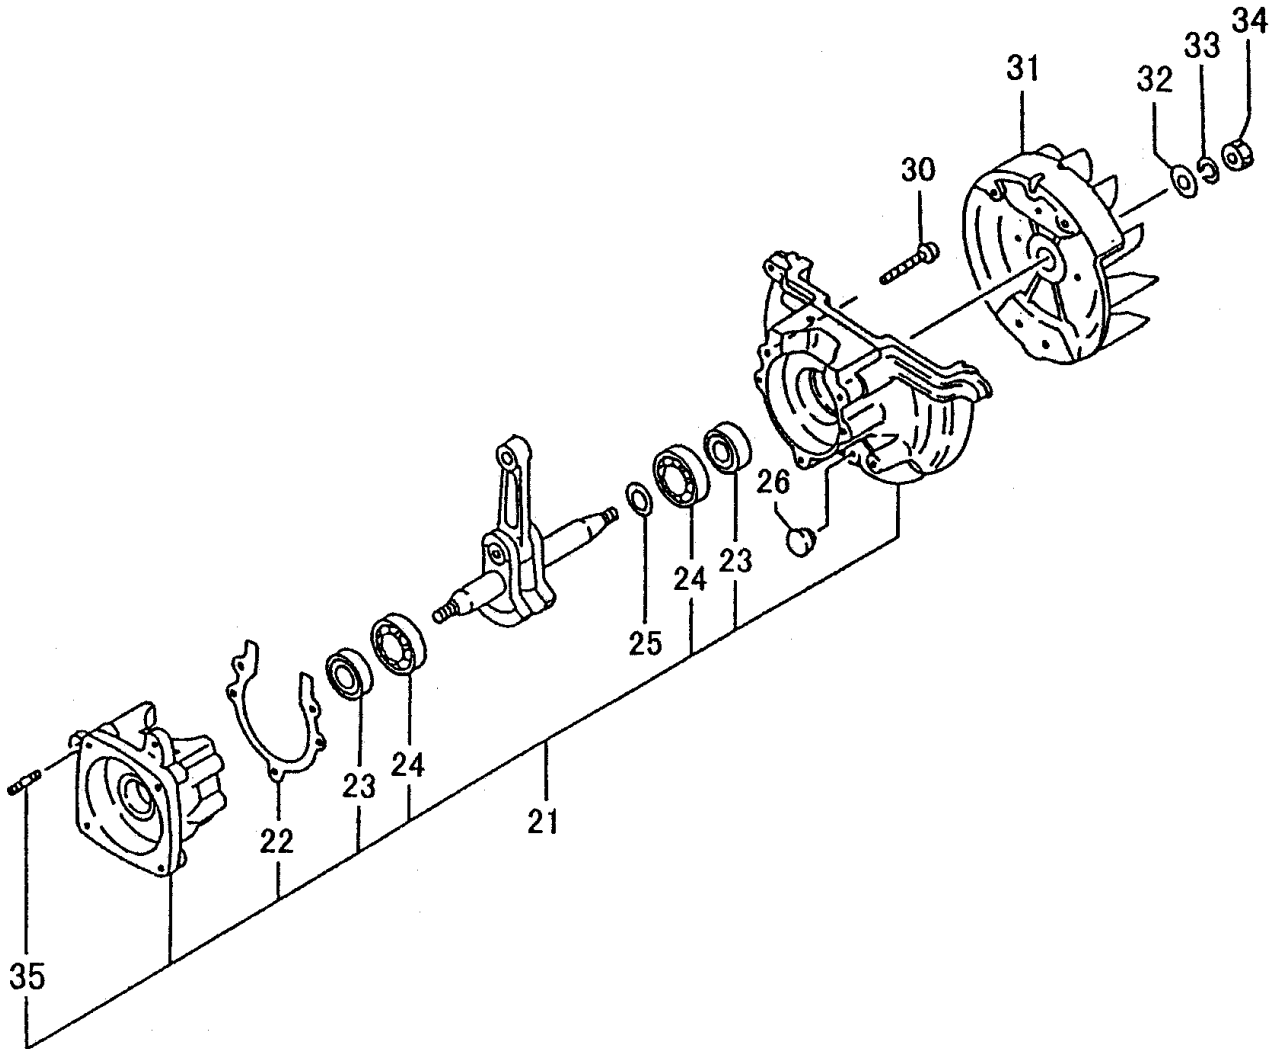

**AND**

**Serial Numbers (U205952 - U268935)**

Nikko Tanaka Engineering U.S.A.,Ltd. • 1028 4<sup>th</sup> Street SW, Bldg B • Auburn, WA 98001 • Phone: (253) 333-1200 • Fax: (253) 333-1212

ITEM	PART NUMBER	DESCRIPTION	QTY	COMMENTS
1-1	1570650091	CAP, SPARK PLUG ASS'Y	1	
1-2	0180654021	PLUG, SPARK	1	
1-3	0010650090	SET, CYLINDER	1	Includes cylinder gasket
1-4	99416050201	SCREW, 5X20/WS	2	
1-7	0170650020	GASKET, CYLINDER	1	
1-8	04100601210	RING, PISTON	1	
1-9	0300650090	SET, PISTON	1	Includes rings and circlips
1-10	03706500200	PIN, PISTON	1	
1-11	03901620200	CIRCLIP, PISTON PIN	2	
1-12	04606500801	CRANKSHAFT	1	
1-13	99962081225	BEARING, NEEDLE, F-810	1	
1-27	1532153390	COIL, IGNITION	1	
1-28	99416040226	SCREW, WS, 4X22	2	
1-36	25006500200	TUBE, INSULATOR	1	
1-37	1780650080	CORD, STOP COMPLETE	1	

ITEM	PART NUMBER	DESCRIPTION	QTY	COMMENTS
5-0	4550651E90	CARBURETOR, TED-210C	1	
5-1	54825140200	SCREW, THROTTLE SET	2	
5-5	53925120200	SWIVEL	1	Carburetor Repair Kit - 650-25140-900
5-7	48925100200	RING, STOP	1	Gasket / Diaphragm Kit - 652-25140-900
5-8	48825145800	VALVE, THROTTLE	1	
5-10	55025100200	O-RING	1	
5-11	599200AW41	JET, MAIN 41.5	1	
5-13	~ ~ ~	GASKET, PUMP	1	~ Contained in Carb Kits
5-14	~ ~ ~	DIAPHRAGM, PUMP	1	
5-17	57825007200	SCREEN, INLET	1	
5-18	5752515280	BODY, PUMP	1	
5-19	~ ~ ~	GASKET, DIAPHRAGM	1	
5-20	~ ~ ~	DIAPHRAGM, METERING	1	
5-21	47625004200	COVER, DIAPHRAGM	1	
5-22	54825101200	SCREW, SET	4	