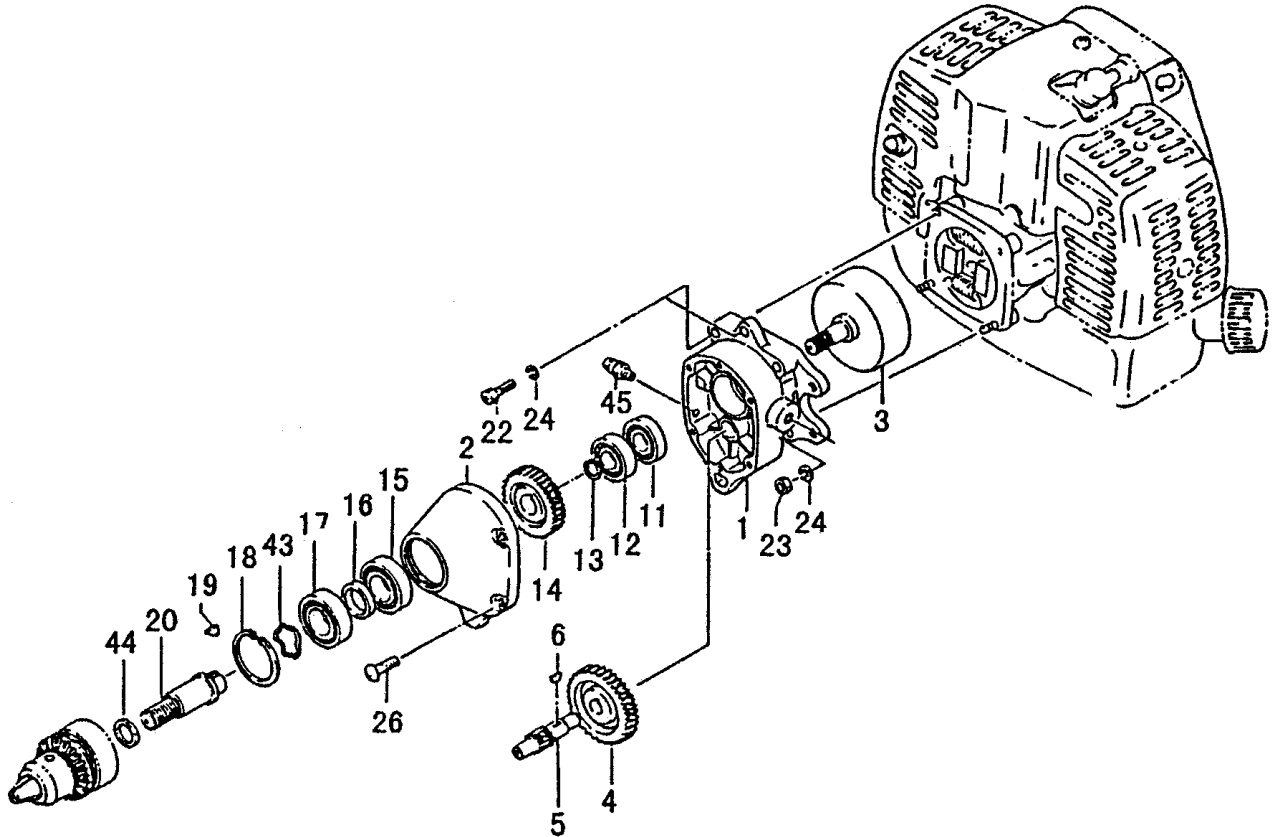

ITEM	PART NUMBER	DESCRIPTION	QTY	COMMENTS
6-1	0023218280	CASE,GEAR A	1	
6-2	0063210A80	CASE,GEAR,B	1	
6-3	2263210A800	HOUSING,CLUTCH	1	
6-4	01232120200	GEAR,#2	1	
6-5	01632120201	GEAR,#3	1	
6-6	06800300200	KEY,WOODRUFF,3X10X3.7	1	
6-11	99961600102	BEARING,BALL,#6001Z	1	
6-12	99961600100	BEARING,BALL,#6001	1	
6-13	99350012002	RING,STOP,C-12 EX	1	
6-14	01832120200	GEAR,#4	1	
6-15	99961720221	BEARING,BALL,#7202B	1	
6-16	04032120201	WASHER,BEARING	1	
6-17	99961620202	BEARING,BALL,#6202Z	1	
6-18	99351035002	RING,IN,C-35,STOP	1	
6-19	06801006200	KEY,WOODRUFF,3X13X5	1	
6-20	02232120201	SHAFT,DRIVE	1	
6-22	99023060301	BOLT,P,6X30	2	
6-23	99101060011	NUT,6	2	
6-24	99210060012	WASHER,S,6	4	
6-26	99414050181	SCREW,S,5X18	4	
6-43	99209350030	WASHER,WAVE,B,B,35	1	
6-44	23132175200	COLLAR,GEAR SHAFT B	1	
6-45	30032250801	FITTING,GREASE	1