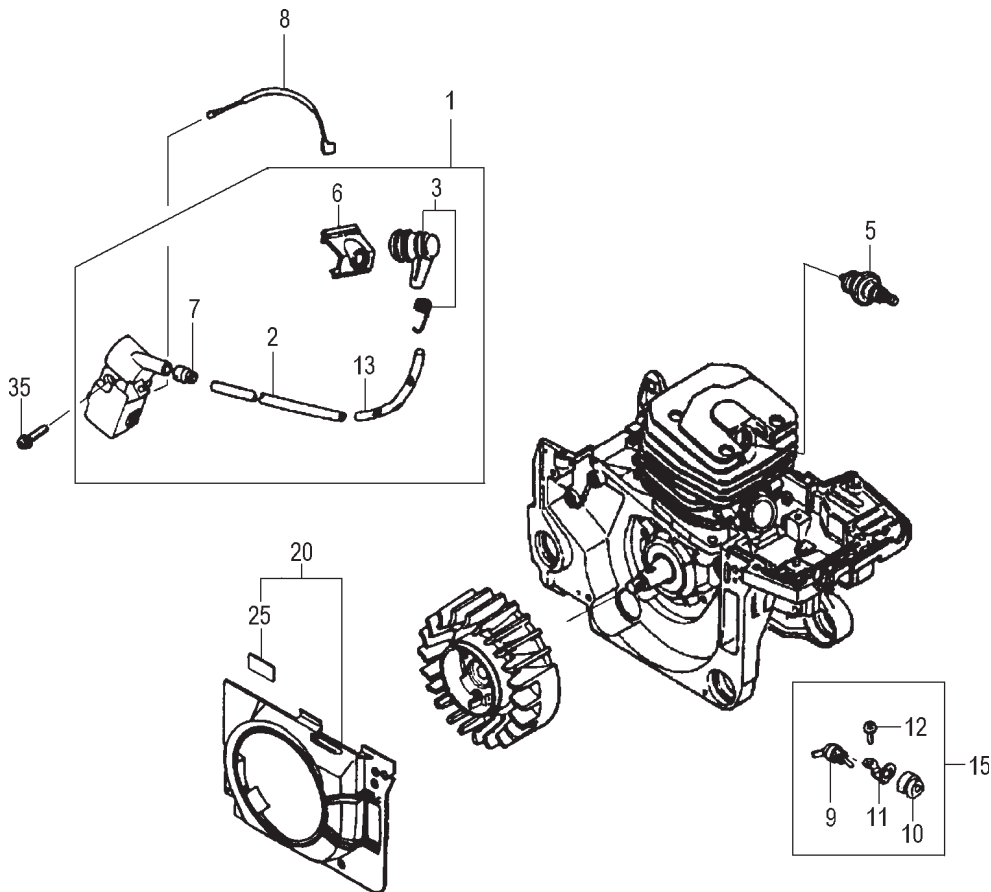

ITEM	PART NUMBER	DESCRIPTION	QTY	COMMENTS
1-3	0010409390	CYLINDER SET	1	Includes gasket
1-4	0170409320	GASKET,CYLINDER	1	
1-5	6843262520	SPECIAL SCREW,M5x20	4	
1-7	0040409380	DECOMPRESSION VALVE	1	
1-8	0200409320	DECOMPRESSION COVER	1	
1-31	0390409320	CIRCLIP	2	
1-32	0410409320	RING,PISTON	2	
1-33	0300409390	PISTON SET	1	Includes rings and circlips
1-34	0370409320	PIN,PISTON	1	
1-35	0360409320	COLLAR,PISTON PIN	2	
1-36	99962111581	BEARING,NEEDLE	1	
1-37	0460409380	CRANKSHAFT	1	
1-38	0680409320	KEY,WOODRUFF	1	

ITEM	PART NUMBER	DESCRIPTION	QTY	COMMENTS
2-11	1013262520	BOLT,BAR ADJUSTING	2	
2-12	99966152874	SEAL,OIL	1	
2-16	0650409320	WASHER,FLYWHEEL	1	
2-17	0660409320	NUT,FLYWHEEL	1	
2-22	6853262520	SCREW,SPECIAL,M5x25	5	
2-23	99966153572	SEAL,OIL	1	
2-24	2853262520	STOPPER,A	1	
2-25	2863262520	STOPPER,B	1	
2-31	2243262520	CAP,DAMPER A	3	
2-32	6883262520	SCREW,SPECIAL,M5x16	3	
2-33	2193262580	DAMPER,FRONT	3	
2-40	6423262590	CAP,OIL	1	
2-41	0720409390	CRANKCASE ASSY	1	Includes bearings, seals and gasket
2-42	0810409320	PIN	3	
2-43	5233262520	GASKET,OIL CAP	1	
2-44	0293262520	RING,STOP	1	
2-45	0890409380	BEARINGS	2	
2-47	1923262520	GROMMET,H-L	1	
2-49	0900409320	GASKET,CRANKCASE	1	
2-58	4663262520	PLATE	1	
2-63	1550409390	FLYWHEEL	1	
2-64	8593262520	RING,STOP E	2	
2-65	7900409320	SPRING,PAWL	2	
2-66	7880409320	PAWL,STARTER	2	
2-67	99416040101	SCREW,PS,4X10	2	

ITEM	PART NUMBER	DESCRIPTION	QTY	COMMENTS
3-1	1530409390	COIL,IGNITION	1	
3-2	1780409320	CORD	1	
3-3	1570409390	CAP,SPARK PLUG	1	
3-5	0180409320	PLUG,SPARK	1	
3-6	2550409320	COVER,SPARK PLUG	1	
3-7	4850409320	CAP,RUBBER	1	
3-8	1790409380	CORD,STOP	1	
3-9	1700409380	SWITCH,STOP	1	
3-10	2660409320	COVER,STOP BUTTON	1	
3-11	6400409320	STAY,STOP BUTTON	1	
3-12	6913262520	SCREW,SPECIAL M5x10	1	
3-13	2500409320	TUBE,INSULATOR	1	
3-15	1620409390	SWITCH,STOP	1	
3-20	1450409380	DEFLECTOR,AIR	1	
3-25	2403262520	DAMPER SEAT	1	
3-35	6903262520	SCREW,SPECIAL M5x20	2	