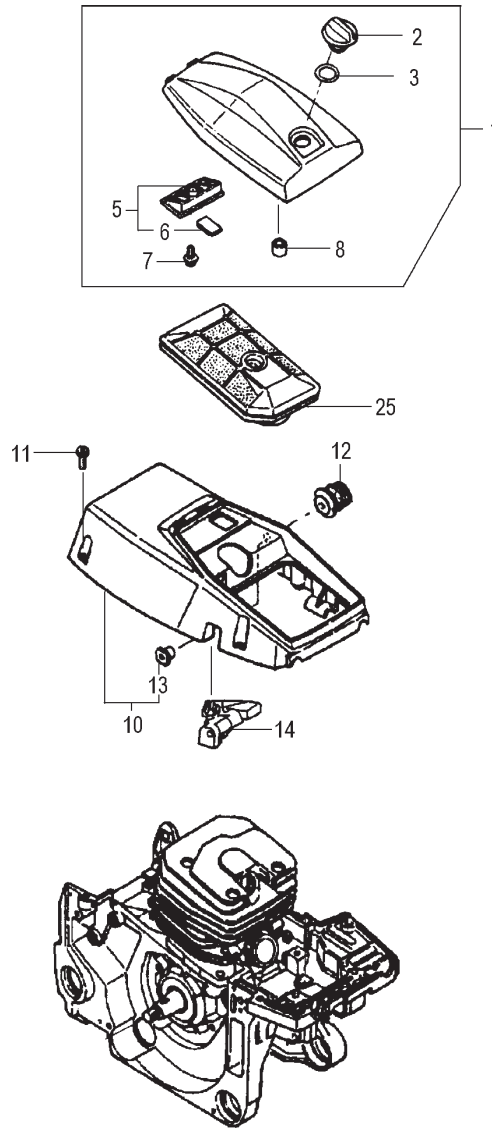

ITEM	PART NUMBER	DESCRIPTION	QTY	COMMENTS
8-1	4520409390	COVER,AIR CLEANER ASSY	1	
8-2	1753262520	KNOB,CLEANER	1	
8-3	4180409320	GASKET,CLEANER	1	
8-5	4280409380	SCREEN,FILTER	1	
8-6	4440409320	FILTER,AIR	1	
8-7	99311041012	SCREW,TAPPING,4X10	1	
8-8	4860409320	CAP,RUBBER	1	
8-10	0160409390	COVER,CYLINDER	1	
8-11	6833262520	SCREW,SPECIAL M5x14	5	
8-12	2133262580	DAMPER,HANDLE	1	
8-13	3810409320	NUT,SPECIAL	1	
8-14	1913262520	GROMMET	1	
8-25	4200409380	FILTER,AIR	1