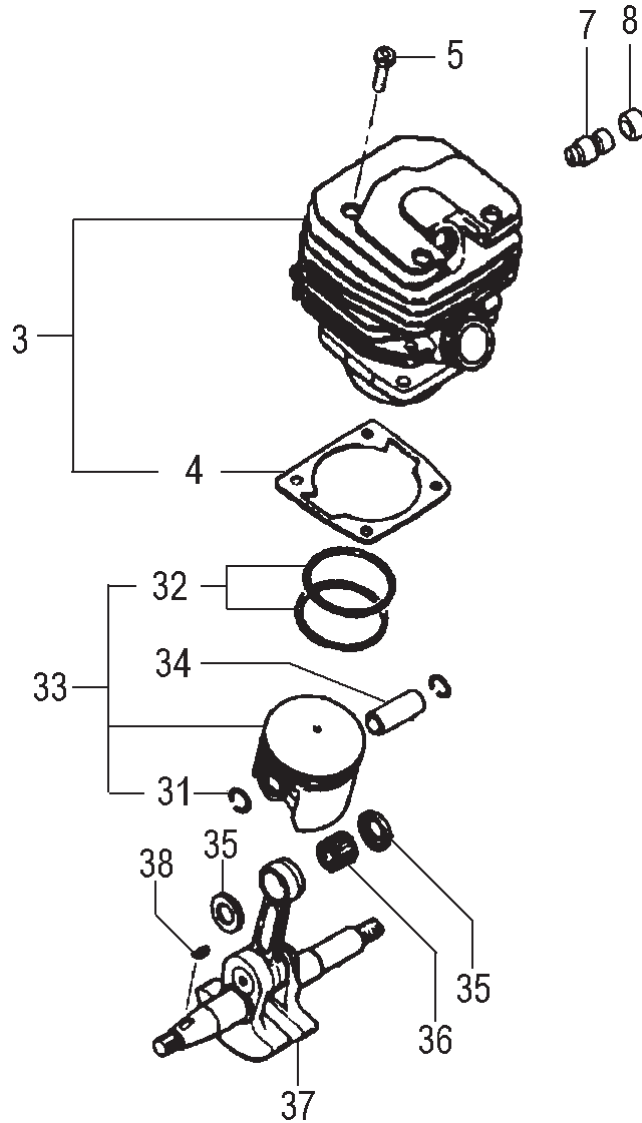

ITEM	PART NUMBER	DESCRIPTION	QTY	COMMENTS
1-3	0010409390	CYLINDER SET	1	Includes gasket
1-4	0170409320	GASKET,CYLINDER	1	
1-5	6843262520	SPECIAL SCREW,M5x20	4	
1-7	0040409380	DECOMPRESSION VALVE	1	
1-8	0200409320	DECOMPRESSION COVER	1	
1-31	0390409320	CIRCLIP	2	
1-32	0410409320	RING,PISTON	2	
1-33	0300409390	PISTON SET	1	Includes rings and circlips
1-34	0370409320	PIN,PISTON	1	
1-35	0360409320	COLLAR,PISTON PIN	2	
1-36	99962111581	BEARING,NEEDLE	1	
1-37	0460409380	CRANKSHAFT	1	
1-38	0680409320	KEY,WOODRUFF	1	

ITEM	PART NUMBER	DESCRIPTION	QTY	COMMENTS
2-11	1013262520	BOLT,BAR ADJUSTING	2	
2-12	99966152874	SEAL,OIL	1	
2-16	0650409320	WASHER,FLYWHEEL	1	
2-17	0660409320	NUT,FLYWHEEL	1	
2-22	6853262520	SCREW,SPECIAL,M5x25	5	
2-23	99966153572	SEAL,OIL	1	
2-24	2853262520	STOPPER,A	1	
2-25	2863262520	STOPPER,B	1	
2-31	2243262520	CAP,DAMPER A	3	
2-32	6883262520	SCREW,SPECIAL,M5x16	3	
2-33	2193262580	DAMPER,FRONT	3	
2-40	6423262590	CAP,OIL	1	
2-41	0720409390	CRANKCASE ASSY	1	Includes bearings, seals and gasket
2-42	0810409320	PIN	3	
2-43	5233262520	GASKET,OIL CAP	1	
2-44	0293262520	RING,STOP	1	
2-45	0890409380	BEARINGS	2	
2-47	1923262520	GROMMET,H-L	1	
2-49	0900409320	GASKET,CRANKCASE	1	
2-58	4663262520	PLATE	1	
2-63	1550409390	FLYWHEEL	1	
2-64	8593262520	RING,STOP E	2	
2-65	7900409320	SPRING,PAWL	2	
2-66	7880409320	PAWL,STARTER	2	
2-67	99416040101	SCREW,PS,4X10	2	

ITEM	PART NUMBER	DESCRIPTION	QTY	COMMENTS
3-1	1530409390	COIL,IGNITION	1	
3-2	1780409320	CORD	1	
3-3	1570409390	CAP,SPARK PLUG	1	
3-5	0180409320	PLUG,SPARK	1	
3-6	2550409320	COVER,SPARK PLUG	1	
3-7	4850409320	CAP,RUBBER	1	
3-8	1790409380	CORD,STOP	1	
3-9	1700409380	SWITCH,STOP	1	
3-10	2660409320	COVER,STOP BUTTON	1	
3-11	6400409320	STAY,STOP BUTTON	1	
3-12	6913262520	SCREW,SPECIAL M5x10	1	
3-13	2500409320	TUBE,INSULATOR	1	
3-15	1620409390	SWITCH,STOP	1	
3-20	1450409380	DEFLECTOR,AIR	1	
3-25	2403262520	DAMPER SEAT	1	
3-35	6903262520	SCREW,SPECIAL M5x20	2	