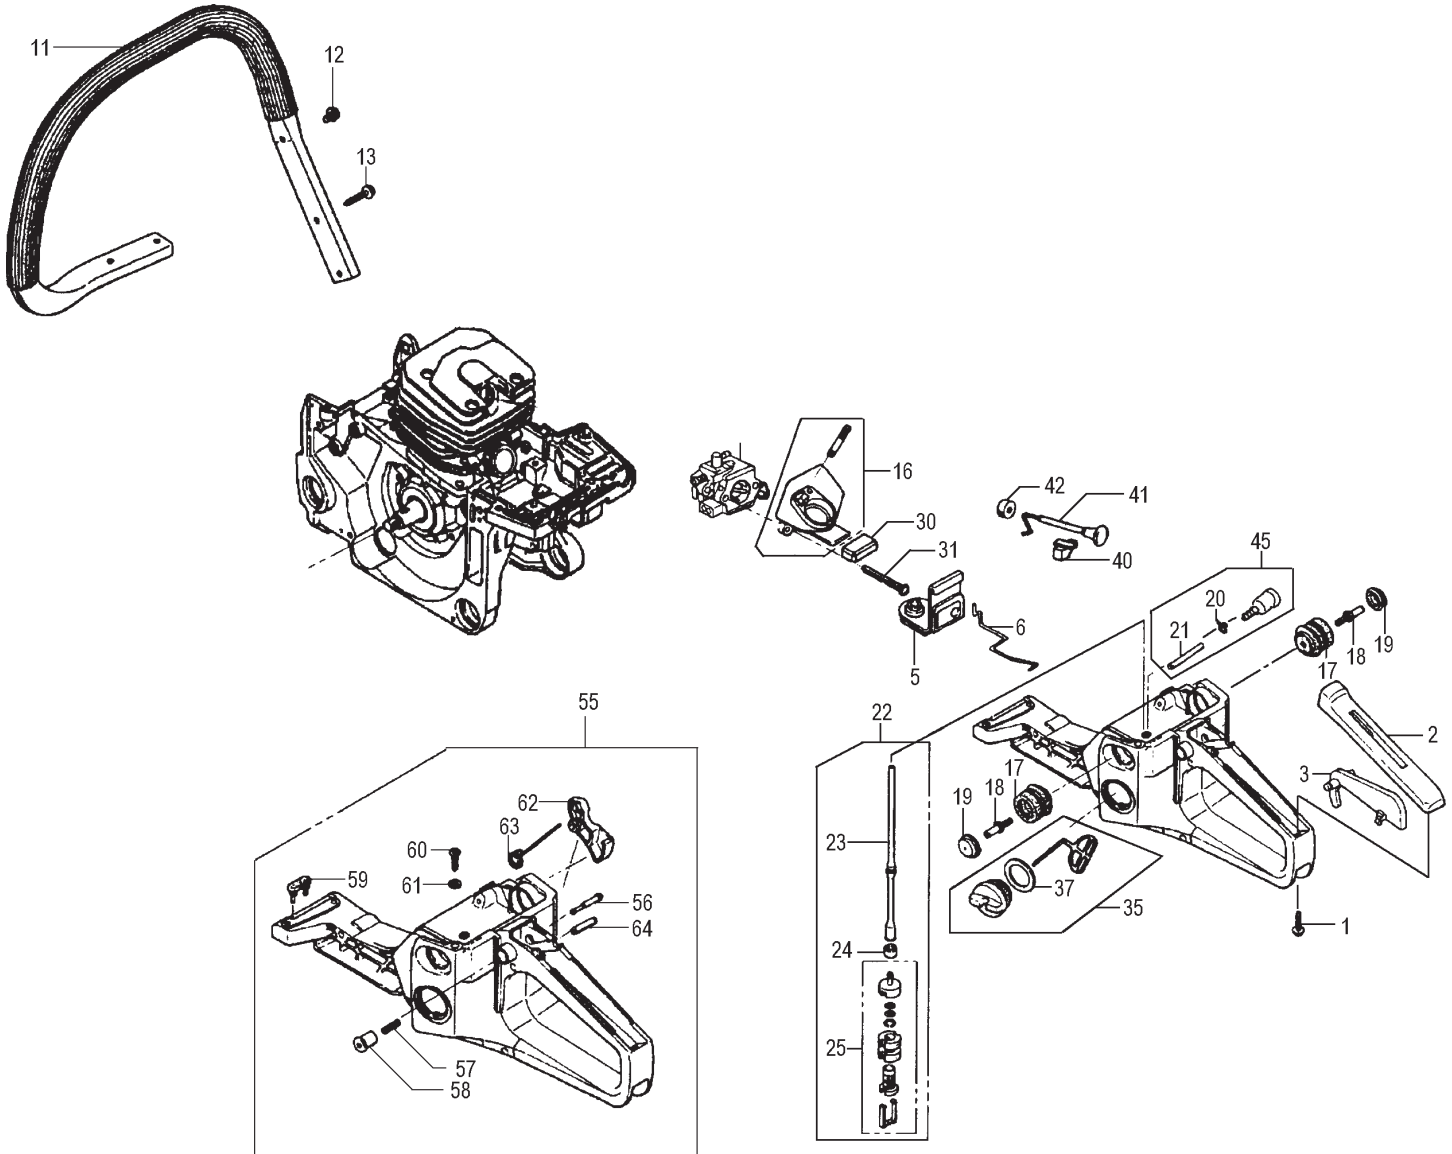

ITEM	PART NUMBER	DESCRIPTION	QTY	COMMENTS
7-0	4552533890	CARBURETOR SET	1	Includes gasket
7-2	57825007200	SCREEN,INLET	1	
7-3	5752533080	BODY,PUMP	1	
7-4	51425001200	SCREW,SET	1	
7-5	~ ~ ~	GASKET,PUMP	1	~ Included in 650.25001.910 Carb Kit
7-6	~ ~ ~	DIAPHRAGM,PUMP	1	(items not sold individually)
7-7	6032501220	NEEDLE VALVE	1	
7-8	~ ~ ~	GASKET,DIAPHRAGM	1	
7-9	~ ~ ~	DIAPHRAGM,METERING	1	
7-10	47625004200	COVER,DIAPHRAGM	1	
7-11	4772508020	SPRING,VALVE	1	
7-12	54625001200	SCREW,SET,HINGE PIN	1	
7-13	60525001200	PIN,HINGE	1	
7-15	49625032200	SPRING,CHOKE	1	
7-16	56725032200	BALL,STEEL	1	
7-18	47325001200	HINGE,VALVE	1	
7-22	46325006200	SPRING,IDLE ADJUST	1	
7-23	4622533020	SCREW,IDLE ADJUST	1	
7-26	54825012200	SCREW,SET	4	

ITEM	PART NUMBER	DESCRIPTION	QTY	COMMENTS
9-20	0403262890	CASE,SIDE ASSY	1	
9-21	8033262520	SHAFT,HAND GUARD	1	
9-22	0393262580	CASE,SIDE	1	
9-23	2873262520	STOPPER,C	1	
9-24	1163262520	BOLT,CHAIN TENSIONER	1	
9-26	1153262520	BOSS,TENSIONER	1	
9-27	4623262520	PLATE,GUIDE B	1	
9-28	3003262520	GEAR	1	
9-30	4673262520	GUIDE	1	
9-31	3253262520	PROTECTOR,CHAIN	1	
9-35	8053262890	GUARD,FRONT HAND	1	
9-36	4993262620	PIN,SPRING	1	
9-37	8603262520	RING,STOP E	1	
9-38	8093262520	SPRING,WEIGHT	1	
9-39	8083262520	WEIGHT,HAND GUARD	1	
9-40	8043262520	SPRING,HAND GUARD	1	
9-41	5133262520	WASHER	1	
9-42	8593262520	RING,STOP E	2	
9-43	8023262520	SPACER	1	
9-44	8113262520	PIN	1	
9-45	3733262520	ARM,BRAKE	1	
9-46	3743262520	SPRING,BRAKE	1	
9-47	3743262620	SPRING,BRAKE	1	
9-48	3863262520	SUPPORT,BRAKE LINK	1	
9-49	3843262520	COLLAR	1	
9-50	1873262820	SHIELD	1	
9-51	3793262580	LINK,BRAKE	1	
9-52	3753262520	COVER,BRAKE LINK	1	
9-53	3763262520	HOLDER,BRAKE BAND	1	
9-54	3783262520	BAND,BRAKE	1	
9-55	6953262520	SCREW,SPECIAL M4x12	5	