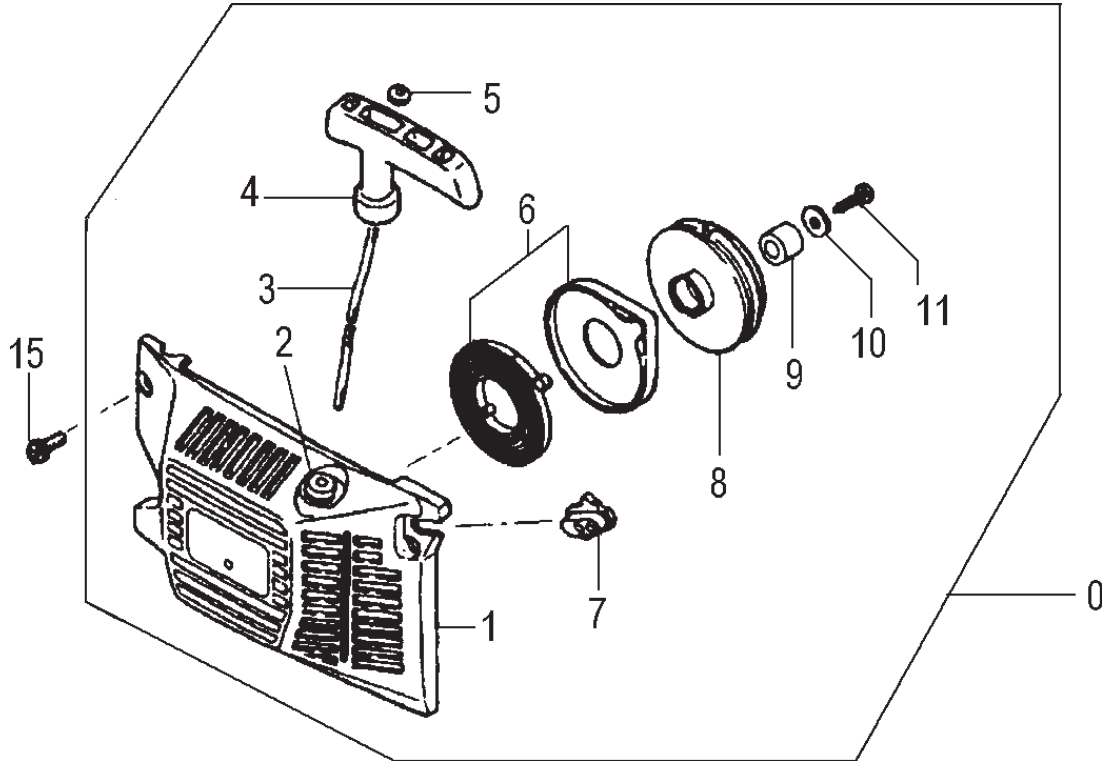

ITEM	PART NUMBER	DESCRIPTION	QTY	COMMENTS
6-0	7560409390	STARTER,RECOIL ASSY	1	
6-1	1120409380	CASE,FAN	1	
6-2	7800409320	GUIDE,ROPE	1	
6-3	7830409320	ROPE,STARTER	1	
6-4	7850409320	HANDLE,STARTER	1	
6-5	7950409320	STOPPER,ROPE	1	
6-6	7780409390	SPRING ASSY,RECOIL	1	
6-7	1933262520	GUIDE,H-L	1	
6-8	7740409320	REEL,STARTER ROPE	1	
6-9	7870409320	BOSS,STARTER	1	
6-10	7860409320	WASHER,STARTER	1	
6-11	6903262520	SCREW,SPECIAL M5x20	1	
6-15	6833262520	SCREW,SPECIAL M5x14	4