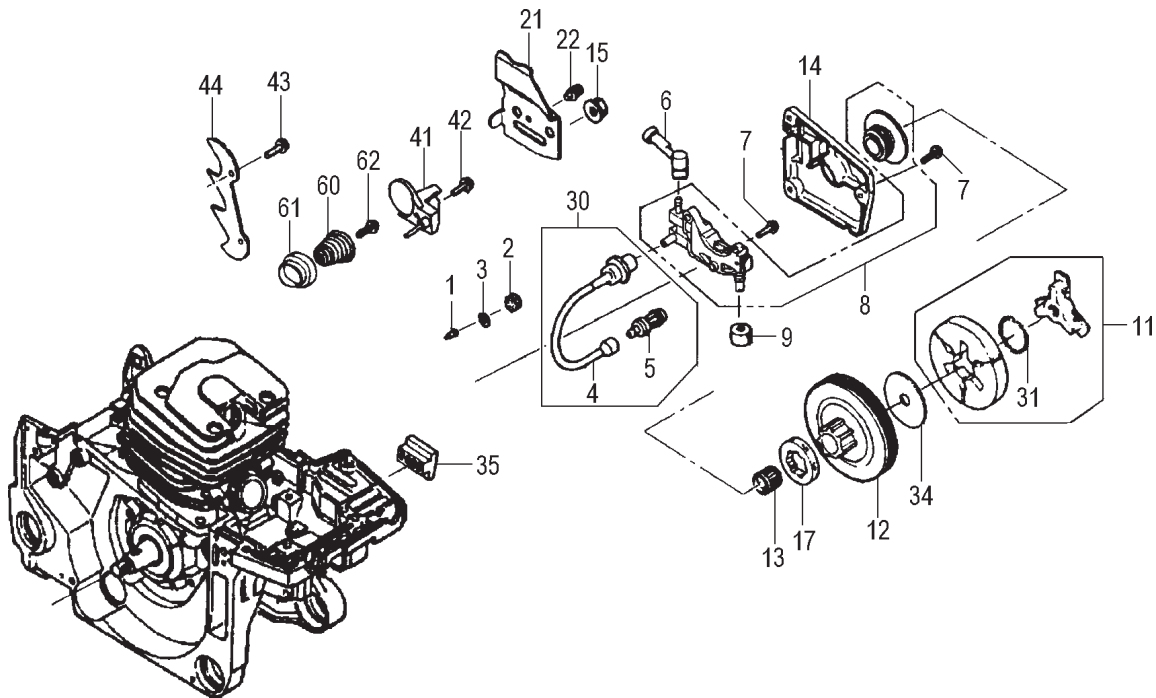

ITEM	PART NUMBER	DESCRIPTION	QTY	COMMENTS
1-3	0010409390	CYLINDER SET	1	Includes gasket
1-4	0170409320	GASKET,CYLINDER	1	
1-5	6843262520	SPECIAL SCREW,M5x20	4	
1-7	0040409380	DECOMPRESSION VALVE	1	
1-8	0200409320	DECOMPRESSION COVER	1	
1-31	0390409320	CIRCLIP	2	
1-32	0410409320	RING,PISTON	2	
1-33	0300409390	PISTON SET	1	Includes rings and circlips
1-34	0370409320	PIN,PISTON	1	
1-35	0360409320	COLLAR,PISTON PIN	2	
1-36	99962111581	BEARING,NEEDLE	1	
1-37	0460409380	CRANKSHAFT	1	
1-38	0680409320	KEY,WOODRUFF	1	

ITEM	PART NUMBER	DESCRIPTION	QTY	COMMENTS
2-11	1013262520	BOLT,BAR ADJUSTING	2	
2-12	99966152874	SEAL,OIL	1	
2-16	0650409320	WASHER,FLYWHEEL	1	
2-17	0660409320	NUT,FLYWHEEL	1	
2-22	6853262520	SCREW,SPECIAL,M5x25	5	
2-23	99966153572	SEAL,OIL	1	
2-24	2853262520	STOPPER,A	1	
2-25	2863262520	STOPPER,B	1	
2-31	2243262520	CAP,DAMPER A	3	
2-32	6883262520	SCREW,SPECIAL,M5x16	3	
2-33	2193262580	DAMPER,FRONT	3	
2-40	6423262590	CAP,OIL	1	
2-41	0720409390	CRANKCASE ASSY	1	Includes bearings, seals and gasket
2-42	0810409320	PIN	3	
2-43	5233262520	GASKET,OIL CAP	1	
2-44	0293262520	RING,STOP	1	
2-45	0890409380	BEARINGS	2	
2-47	1923262520	GROMMET,H-L	1	
2-49	0900409320	GASKET,CRANKCASE	1	
2-58	4663262520	PLATE	1	
2-63	1550409390	FLYWHEEL	1	
2-64	8593262520	RING,STOP E	2	
2-65	7900409320	SPRING,PAWL	2	
2-66	7880409320	PAWL,STARTER	2	
2-67	99416040101	SCREW,PS,4X10	2	

ITEM	PART NUMBER	DESCRIPTION	QTY	COMMENTS
3-1	1530409390	COIL,IGNITION	1	
3-2	1780409320	CORD	1	
3-3	1570409390	CAP,SPARK PLUG	1	
3-5	0180409320	PLUG,SPARK	1	
3-6	2550409320	COVER,SPARK PLUG	1	
3-7	4850409320	CAP,RUBBER	1	
3-8	1790409380	CORD,STOP	1	
3-9	1700409380	SWITCH,STOP	1	
3-10	2660409320	COVER,STOP BUTTON	1	
3-11	6400409320	STAY,STOP BUTTON	1	
3-12	6913262520	SCREW,SPECIAL M5x10	1	
3-13	2500409320	TUBE,INSULATOR	1	
3-15	1620409390	SWITCH,STOP	1	
3-20	1450409380	DEFLECTOR,AIR	1	
3-25	2403262520	DAMPER SEAT	1	
3-35	6903262520	SCREW,SPECIAL M5x20	2	