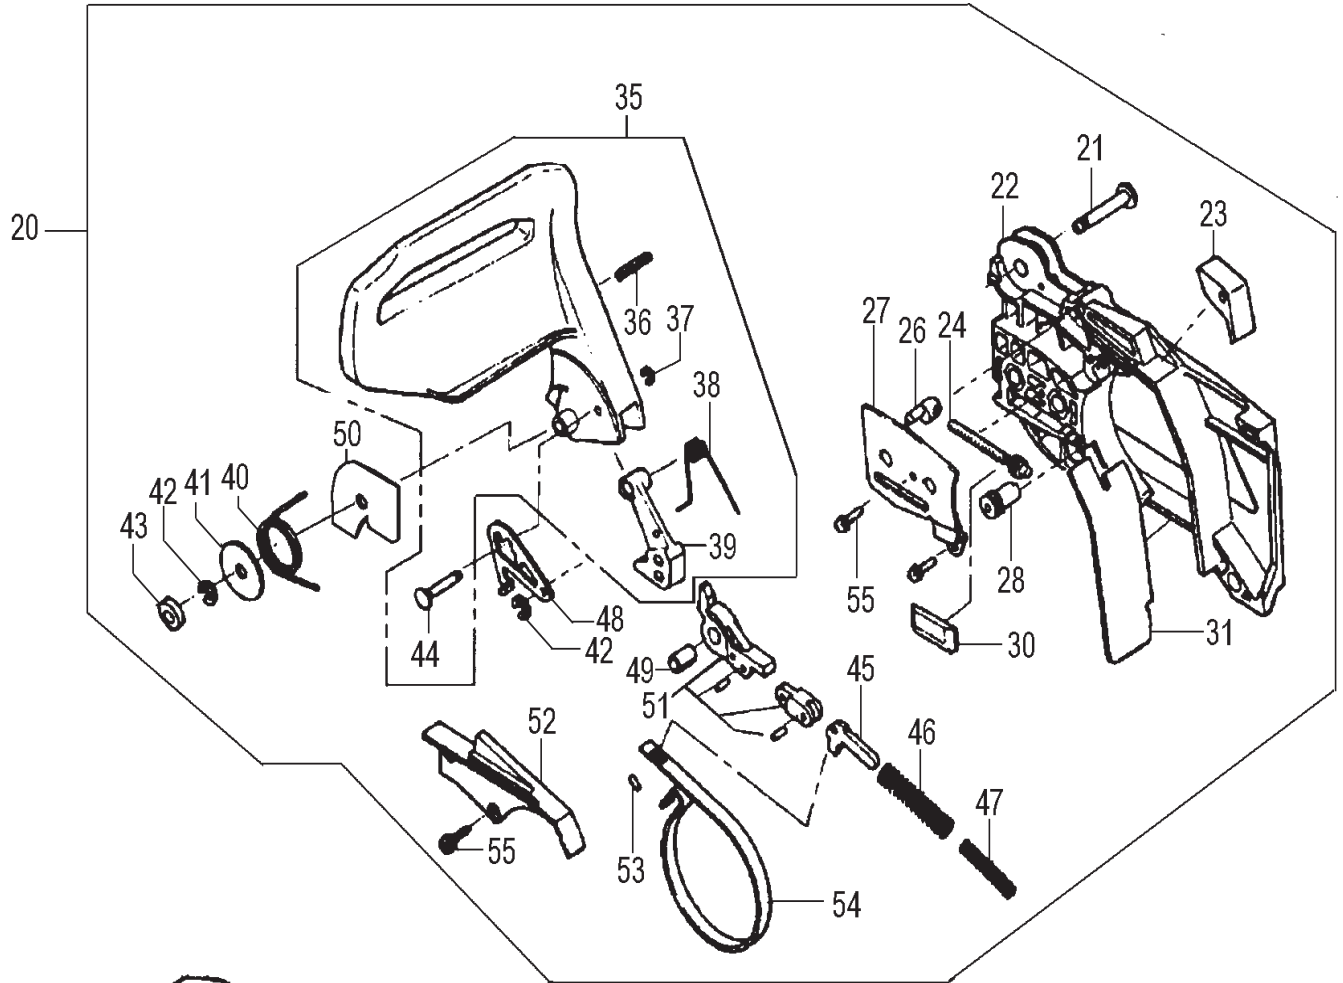

ITEM	PART NUMBER	DESCRIPTION	QTY	COMMENTS
9-20	0403262890	CASE,SIDE ASSY	1	
9-21	8033262520	SHAFT,HAND GUARD	1	
9-22	0393262580	CASE,SIDE	1	
9-23	2873262520	STOPPER,C	1	
9-24	1163262520	BOLT,CHAIN TENSIONER	1	
9-26	1153262520	BOSS,TENSIONER	1	
9-27	4623262520	PLATE,GUIDE B	1	
9-28	3003262520	GEAR	1	
9-30	4673262520	GUIDE	1	
9-31	3253262520	PROTECTOR,CHAIN	1	
9-35	8053262890	GUARD,FRONT HAND	1	
9-36	4993262620	PIN,SPRING	1	
9-37	8603262520	RING,STOP E	1	
9-38	8093262520	SPRING,WEIGHT	1	
9-39	8083262520	WEIGHT,HAND GUARD	1	
9-40	8043262520	SPRING,HAND GUARD	1	
9-41	5133262520	WASHER	1	
9-42	8593262520	RING,STOP E	2	
9-43	8023262520	SPACER	1	
9-44	8113262520	PIN	1	
9-45	3733262520	ARM,BRAKE	1	
9-46	3743262520	SPRING,BRAKE	1	
9-47	3743262620	SPRING,BRAKE	1	
9-48	3863262520	SUPPORT,BRAKE LINK	1	
9-49	3843262520	COLLAR	1	
9-50	1873262820	SHIELD	1	
9-51	3793262580	LINK,BRAKE	1	
9-52	3753262520	COVER,BRAKE LINK	1	
9-53	3763262520	HOLDER,BRAKE BAND	1	
9-54	3783262520	BAND,BRAKE	1	
9-55	6953262520	SCREW,SPECIAL M4x12	5