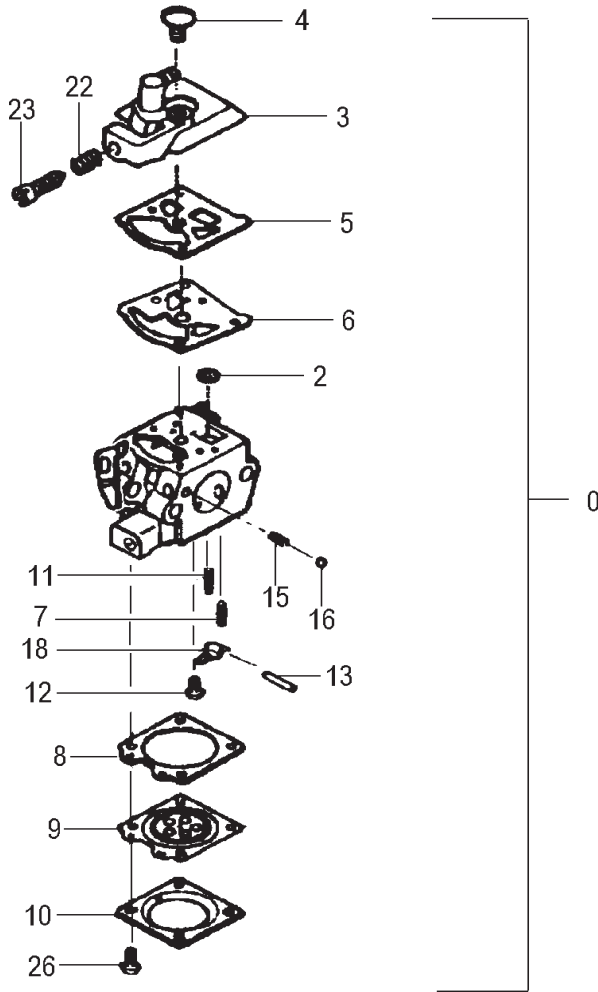

ITEM	PART NUMBER	DESCRIPTION	QTY	COMMENTS
7-0	4552533890	CARBURETOR SET	1	Includes gasket
7-2	57825007200	SCREEN,INLET	1	
7-3	5752533080	BODY,PUMP	1	
7-4	51425001200	SCREW,SET	1	
7-5	~ ~ ~	GASKET,PUMP	1	~ Included in 650.25001.910 Carb Kit
7-6	~ ~ ~	DIAPHRAGM,PUMP	1	(items not sold individually)
7-7	6032501220	NEEDLE VALVE	1	
7-8	~ ~ ~	GASKET,DIAPHRAGM	1	
7-9	~ ~ ~	DIAPHRAGM,METERING	1	
7-10	47625004200	COVER,DIAPHRAGM	1	
7-11	4772508020	SPRING,VALVE	1	
7-12	54625001200	SCREW,SET,HINGE PIN	1	
7-13	60525001200	PIN,HINGE	1	
7-15	49625032200	SPRING,CHOKE	1	
7-16	56725032200	BALL,STEEL	1	
7-18	47325001200	HINGE,VALVE	1	
7-22	46325006200	SPRING,IDLE ADJUST	1	
7-23	4622533020	SCREW,IDLE ADJUST	1	
7-26	54825012200	SCREW,SET	4