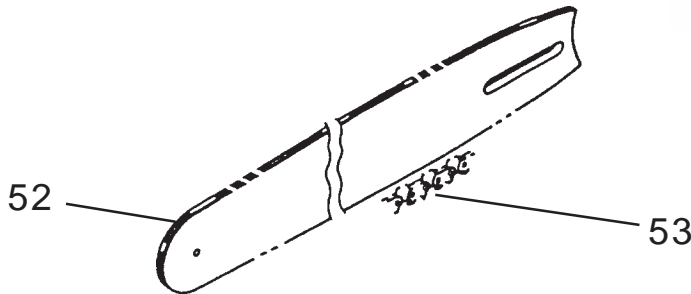

ITEM	PART NUMBER	DESCRIPTION	QTY	COMMENTS
11-21	9453254D21	COVER,BAR & CHAIN,20	1	
11-50	8803262520	DRIVER	1	
11-51	8833262520	SPANNER	1	
11-52	200SLGK095	BAR,20"	1	
11-53	33SL078X	CHAIN,20"	1	

ITEM	PART NUMBER	DESCRIPTION	QTY	COMMENTS
12-1	9063262520	DECAL,ECV-5601	1	
12-2	9093262520	DECAL,CAUTION,ECV-5601	1	
12-3	9153262520	DECAL,STARTER,ECV-5601	1