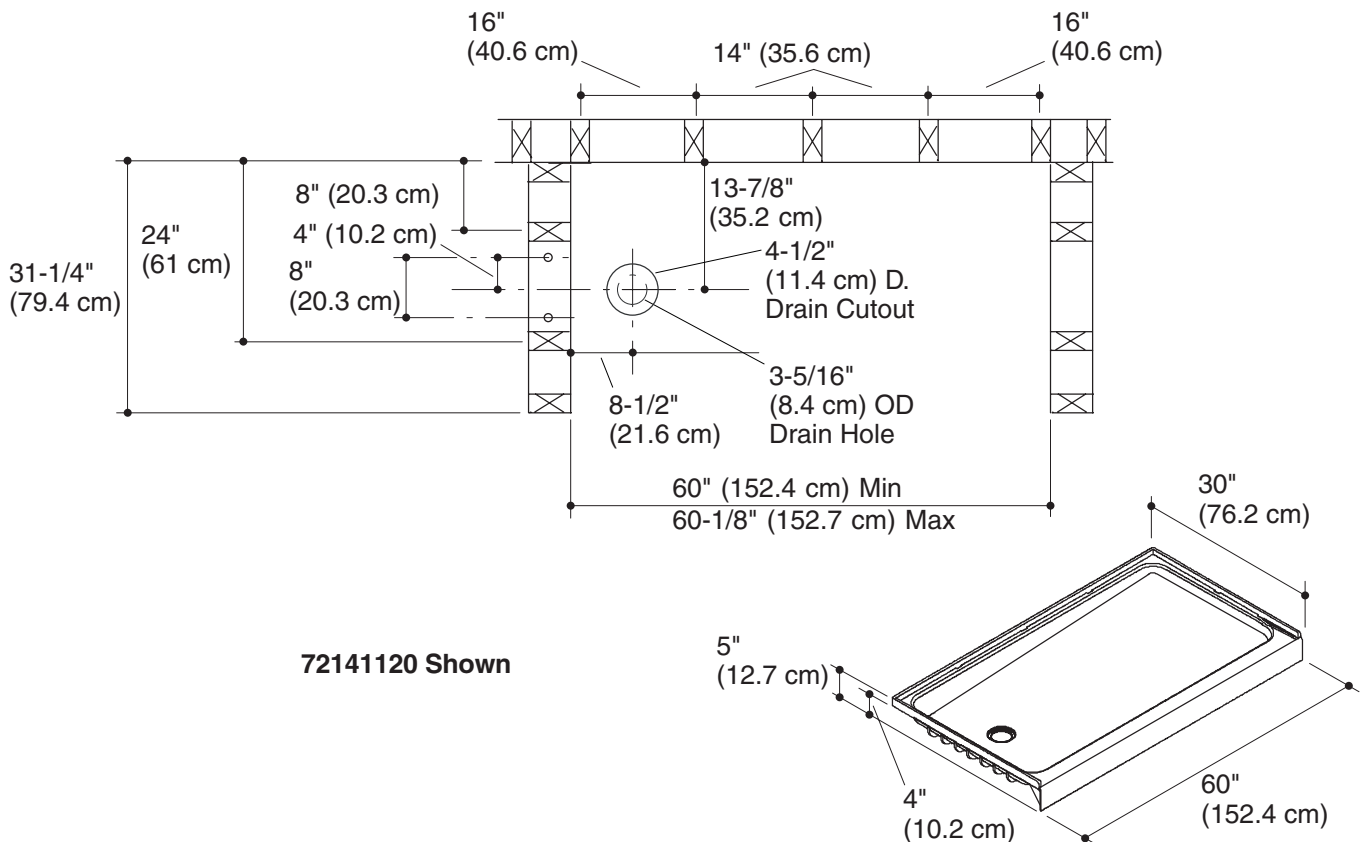

ENSEMBLE™

Technical Information

Basin area	Weight	Drain Outlet
56-1/2" (143.5 cm) x 24-5/16" (61.8 cm)	38 lbs (17 kg)	3-5/16" (8.4 cm)

Installation Notes

Install this product according to the installation guide.

Size the drain cutout to fit the drain assembly that will be used.

Double studding is recommended for pivot shower door installations.

Studs should be positioned as shown.

72141120 Shown

Product Diagram

ENSEMBLE™ 60" (152.4 cm) x 30" (76.2 cm) SHOWER RECEPTOR