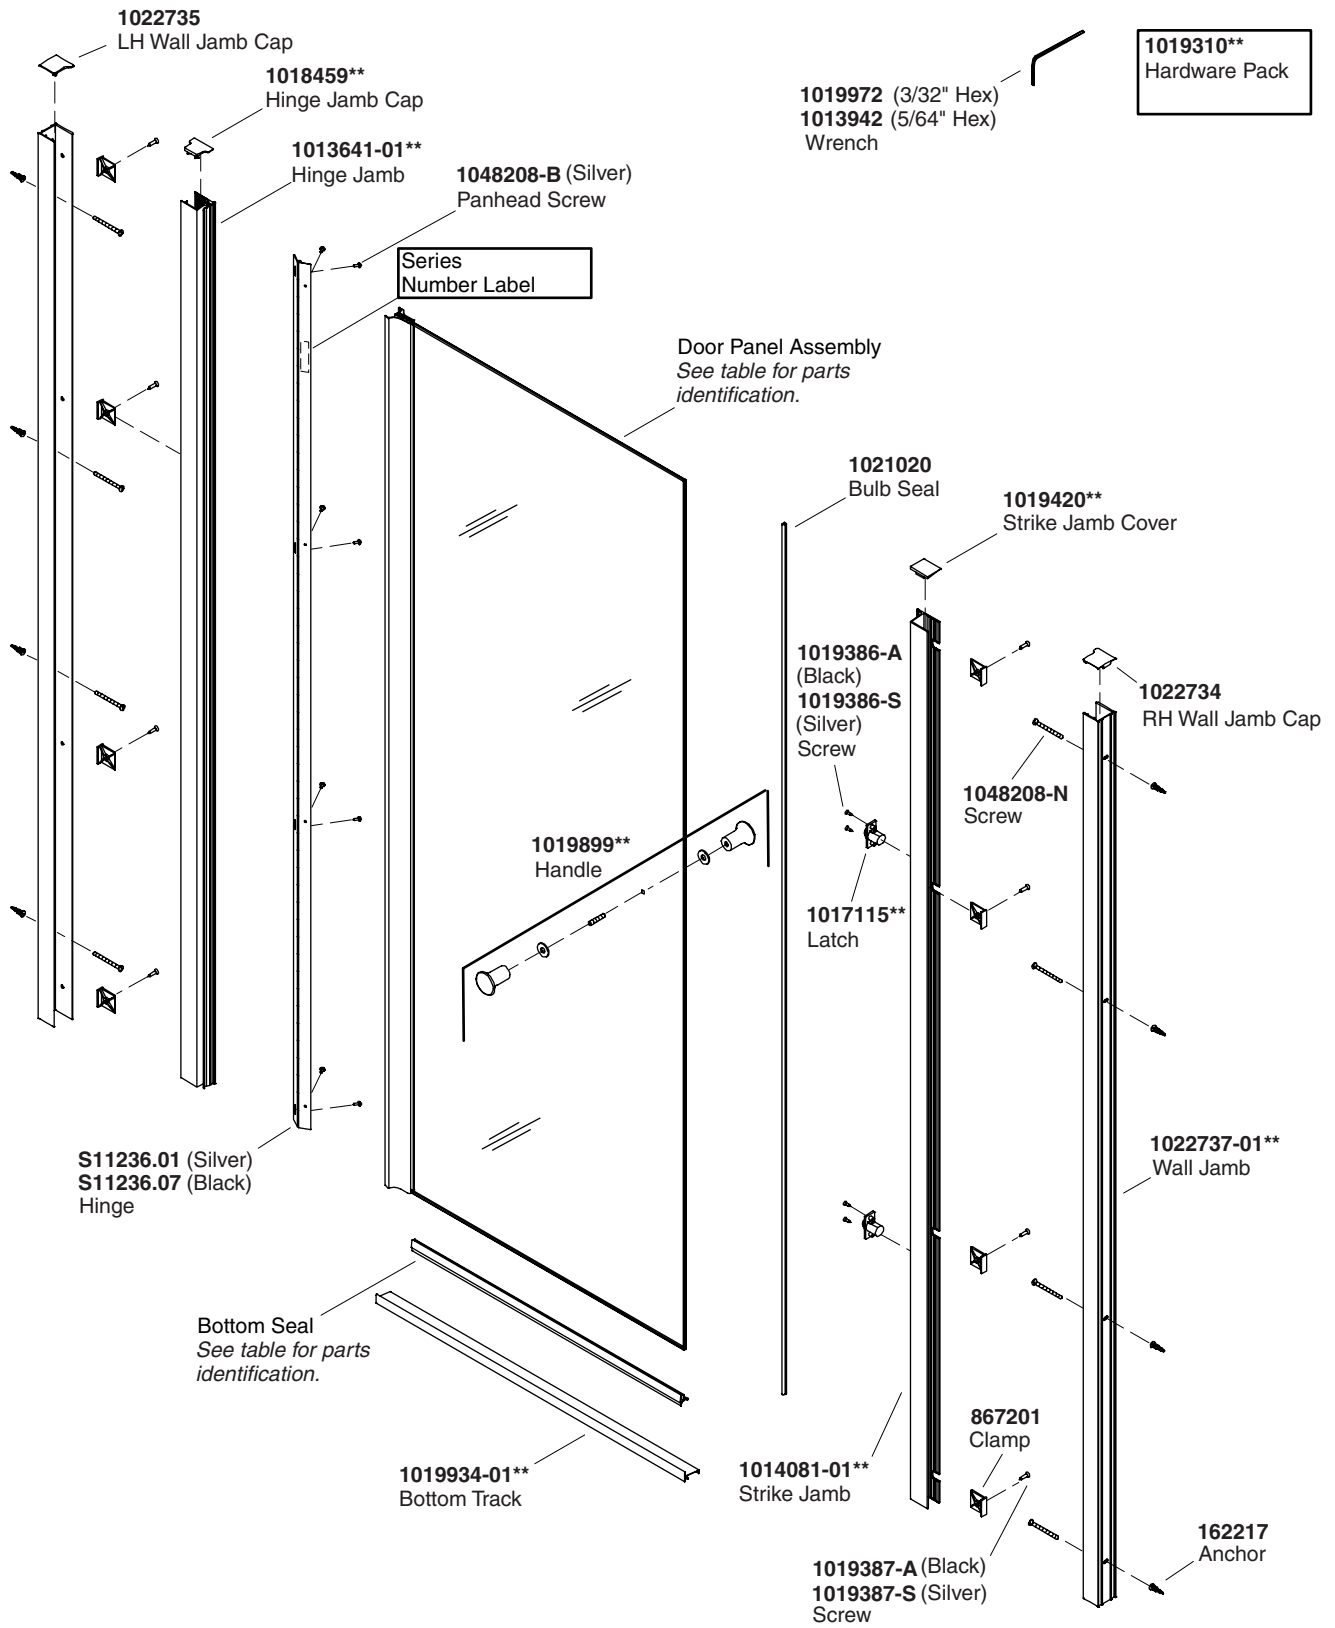

**Finish/color code must be specified when ordering.

Service Parts