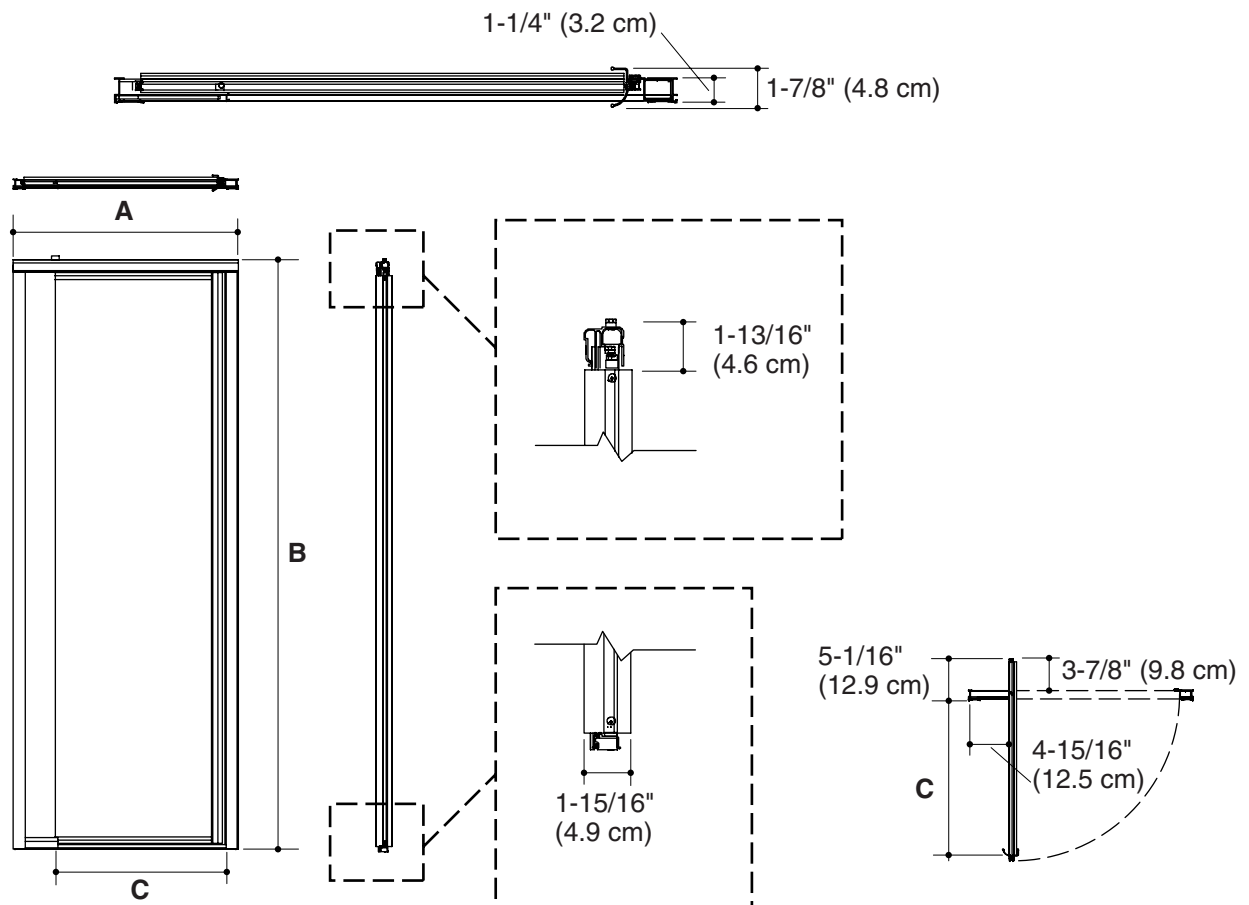

A KOHLER COMPANY

VISTA™ PIVOT II

DESIGNER PIVOT SHOWER DOORS

1500D
ALSO 1501D

Features

- Heavy-duty, anodized aluminum-framed sliding glass doors
- Full length handle for easy operation
- Aluminum components extruded from alloy 6063-T5
- Tempered glass ensures maximum safety and durability
- Threshold directs water back into the shower and minimizes soap or lint build up
- Nylon pivot bushings provide silent operation
- Installs left- or right-handed
- Adjustable wall jamb allows for out-of-plumb conditions up to 1" (2.5 cm) per side
- A width adjustment of 6" (15.2 cm) per model reduces inventory requirements
- Full length magnet provides secure door closure
- Stainless steel hardware prevents rusting or corrosion

VISTA™ PIVOT II

Model	A Width (Max / Min)	B (Height)	C (Walk Through Max / Min)
1500D-42	42" (106.7 cm) / 36" (91.4 cm)	65-1/2" (166.4 cm)	24-13/16" (63 cm) / 19-1/2" (49.5 cm)
1500D-48	48" (121.9 cm) / 42" (106.7 cm)	65-1/2" (166.4 cm)	24-13/16" (63 cm) / 19-1/2" (49.5 cm)
1501D-48	48" (121.9 cm) / 42" (106.7 cm)	65-1/2" (166.4 cm)	24-13/16" (63 cm) / 19-1/2" (49.5 cm)