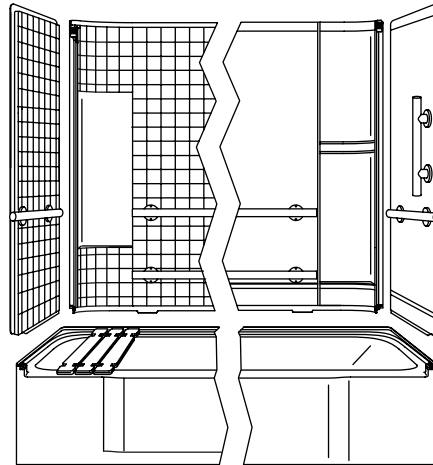

Codes/Standards Applicable

Specified model meets or exceeds the following:

- ADA
- ANSI Z124.1.2
- IAPMO/UPC
- ASTM E162
- ASTM E662
- ICC/ANSI A117.1

Colors/Finishes

- 0: White
- Other: Refer to Price Book for additional colors/finishes

Specified Model

Model	ADA Compliant Complete Unit Description	Colors/Finishes	
71140115	Tile finish wall surround and ADA compliant bath, left drain	☐ 0	☐ Other_____
71140125	Tile finish wall surround and ADA compliant bath, right drain	☐ 0	☐ Other_____
71240115	Smooth finish wall surround and ADA compliant bath, left drain	☐ 0	☐ Other_____
71240125	Smooth finish wall surround and ADA compliant bath, right drain	☐ 0	☐ Other_____

SterlingPlumbing.com

Visit us online for fixture color choices, detailed product information, color photos, installation instructions, care guides, and warranties. Sterling offers additional lines of plumbing products to complement the Sterling product you've chosen. Sign up for the Sterling monthly e-newsletter which showcases our latest product innovations. You may also call our Sterling Plumbing Answer Center from within the USA at 1-888-STERLING in addition to consulting with your local dealer. Sterling. Strong. Professional. Design.