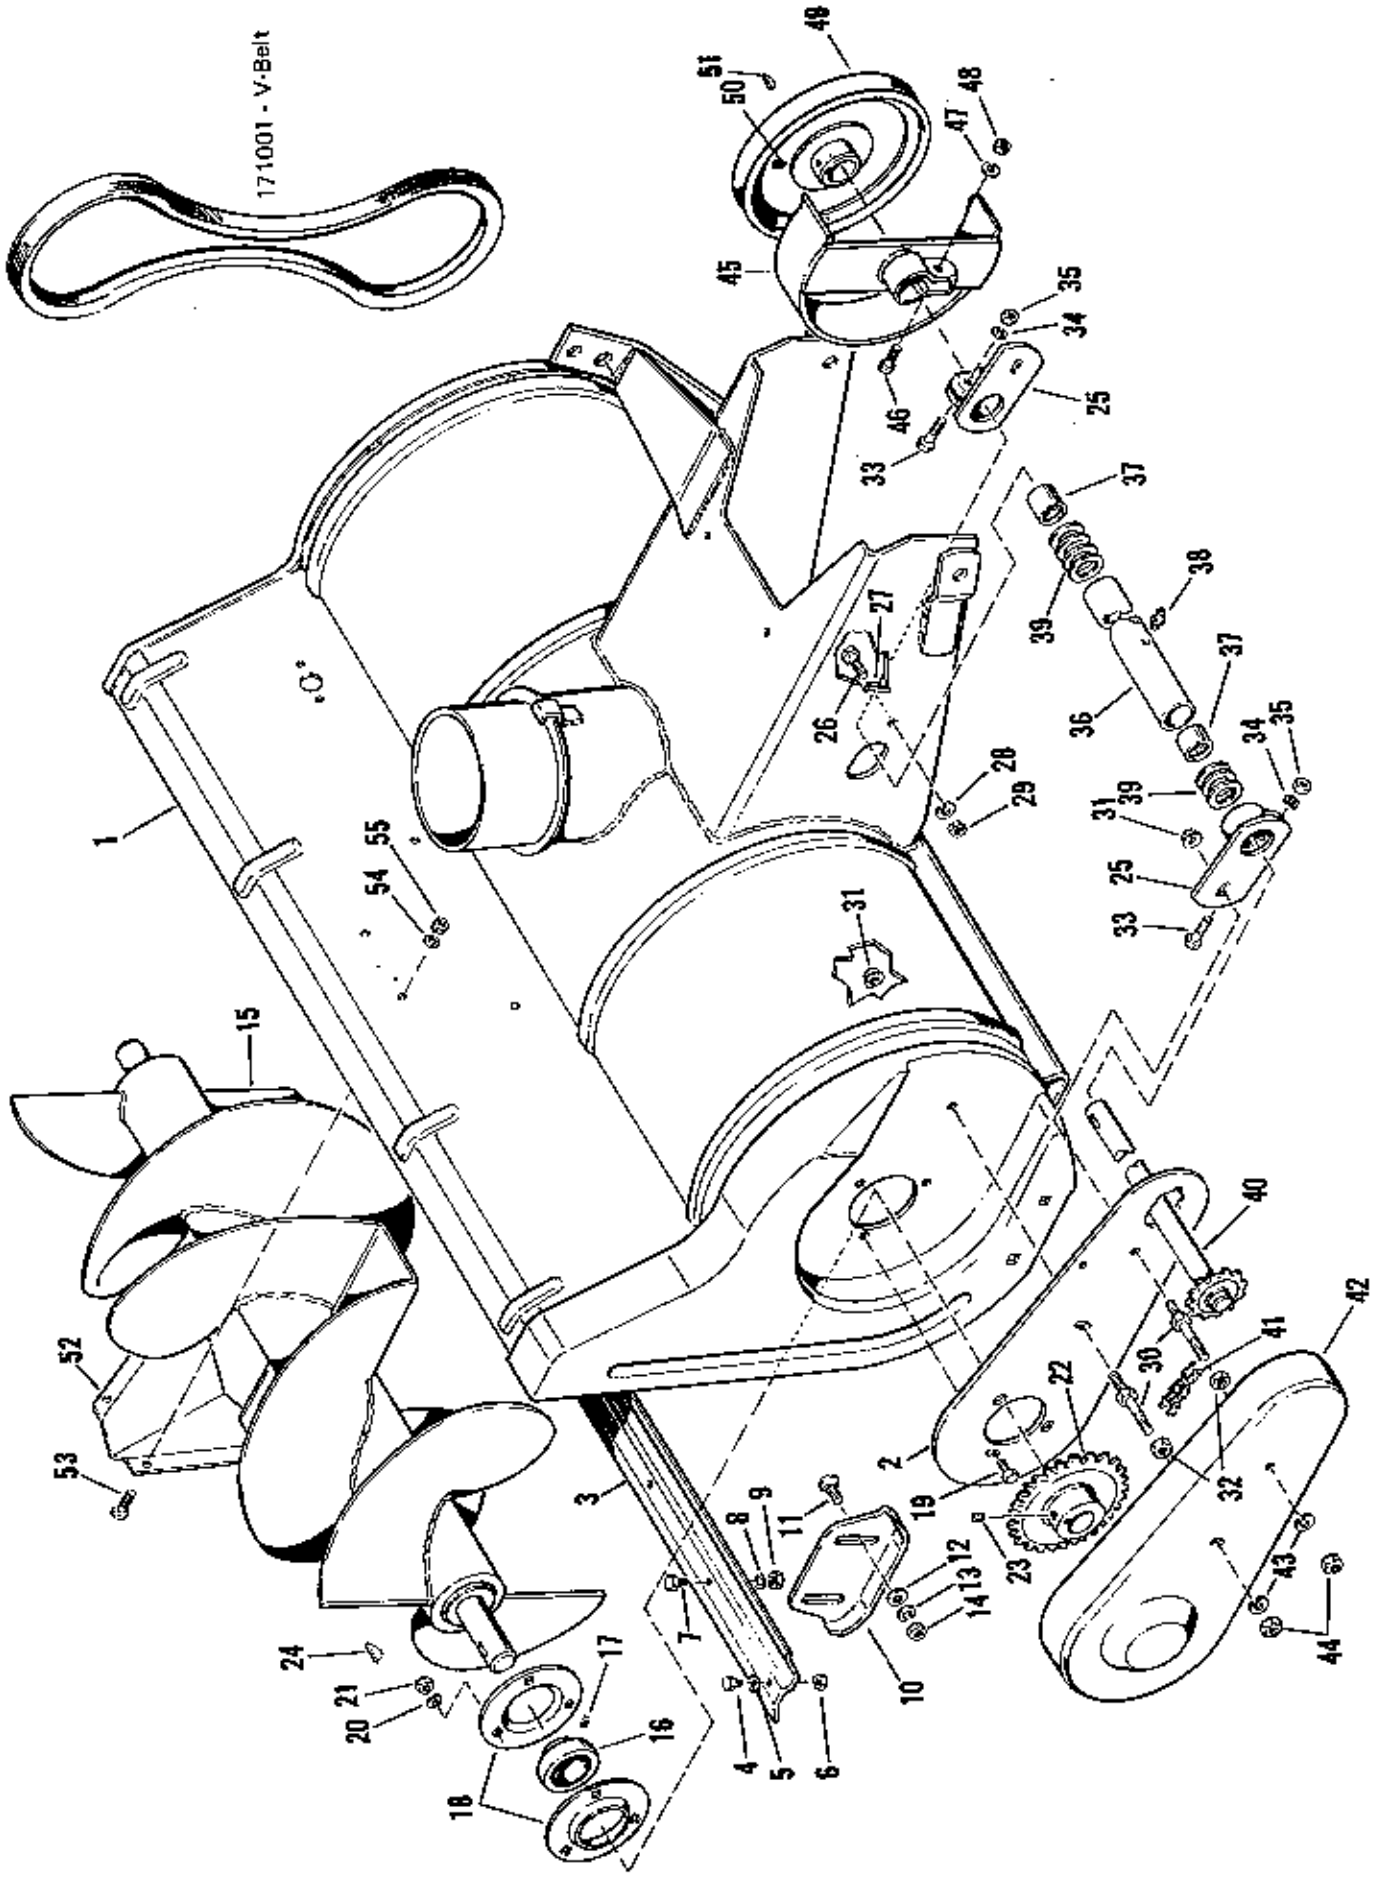

42" SNOW THROWER

Ref. No.	Part No.	Qty. Req.	Description
1	171197	1	Body Assembly
2	171221	1	Side Plate
3	106746	1	Body Scraper
4	715071	2	Hex Capscrew, 5/16"-18 x 5/8"
5	719006	2	Plain Washer, 1/4"
6	717511	2	Hex Nut, Full Lock, 5/16"-18
7	715018	8	Hex Capscrew, 1/4"-20 x 5/8"
8	720003	8	Lock Washer, 1/4"
9	717005	8	Hex Nut, Full, 1/4"-20
10	106747	2	Skid
11	703004	4	Carriage Bolt, 3/8"-16 x 3/4"
12	719001	4	Plain Washer, 3/8"
13	720002	4	Lock Washer, 3/8"
14	717003	4	Hex Nut, Full, 3/8"-16
15	106748	1	Rotor Assembly
16	106732	2	Bearing Cartridge
17	713509	2	Set Screw, 1/4"-28 x 1/4"
18	161069	4	Bearing Flange
19	705017	6	Hex Capscrew, 5/16"-18 x 3/4"
20	720001	6	Lock Washer, 5/16"
21	717001	6	Hex Nut, Full, 5/16"-18
22	106653	1	Rotor Sprocket
23	713503	1	Set Screw, 5/16"-18
24	151040	1	Key
25	106476	2	Clamp Support Assembly
26	705005	1	Hex Capscrew, 3/8"-16 x 1"
27	719001	1	Plain Washer, 3/8"
28	720002	1	Lock Washer, 3/8"
29	717003	1	Hex Nut, Full, 3/8"-16
30	106771	2	Stud
31	718035	2	Nut, "Whiz Lock" 3/8"-16
32	717510	2	Hex Nut, Full, Lock, 3/8"-16
33	705018	2	Hex Capscrew, 5/16"-18 x 1-1/2"
34	720001	2	Lock Washer, 5/16"
35	717001	2	Hex Nut, Full, 5/16"-18
36	106756	2	Bearing Housing
37	154258	2	Needle Bearing
38	727002	1	Grease Fitting
39	8061012	7	Washer
40	106757	1	Shaft Assembly
41	171242	1	Chain W/Conn. Link
42	171220	1	Chain Guard
43	720002	2	Lock Washer
44	717003	2	Hex Nut, Full, 3/8"-16
45	171211	1	Belt Guard Assembly
46	705018	1	Hex Capscrew, 5/16"-18 x 1-1/2"
47	720001	1	Lock Washer, 5/16"
48	717001	1	Hex Nut, Full, 5/16"-18
49	171248	1	Pulley
50	713503	1	Set Screw, 5/16"-18 x 5/16"
51	725003	1	Key
52	106774	1	Deflector
53	705012	4	Hex Capscrew, 5/16"-18 x 5/8"
54	720001	4	Lock Washer, 5/16"
55	717001	4	Hex Nut, Full, 5/16"-18