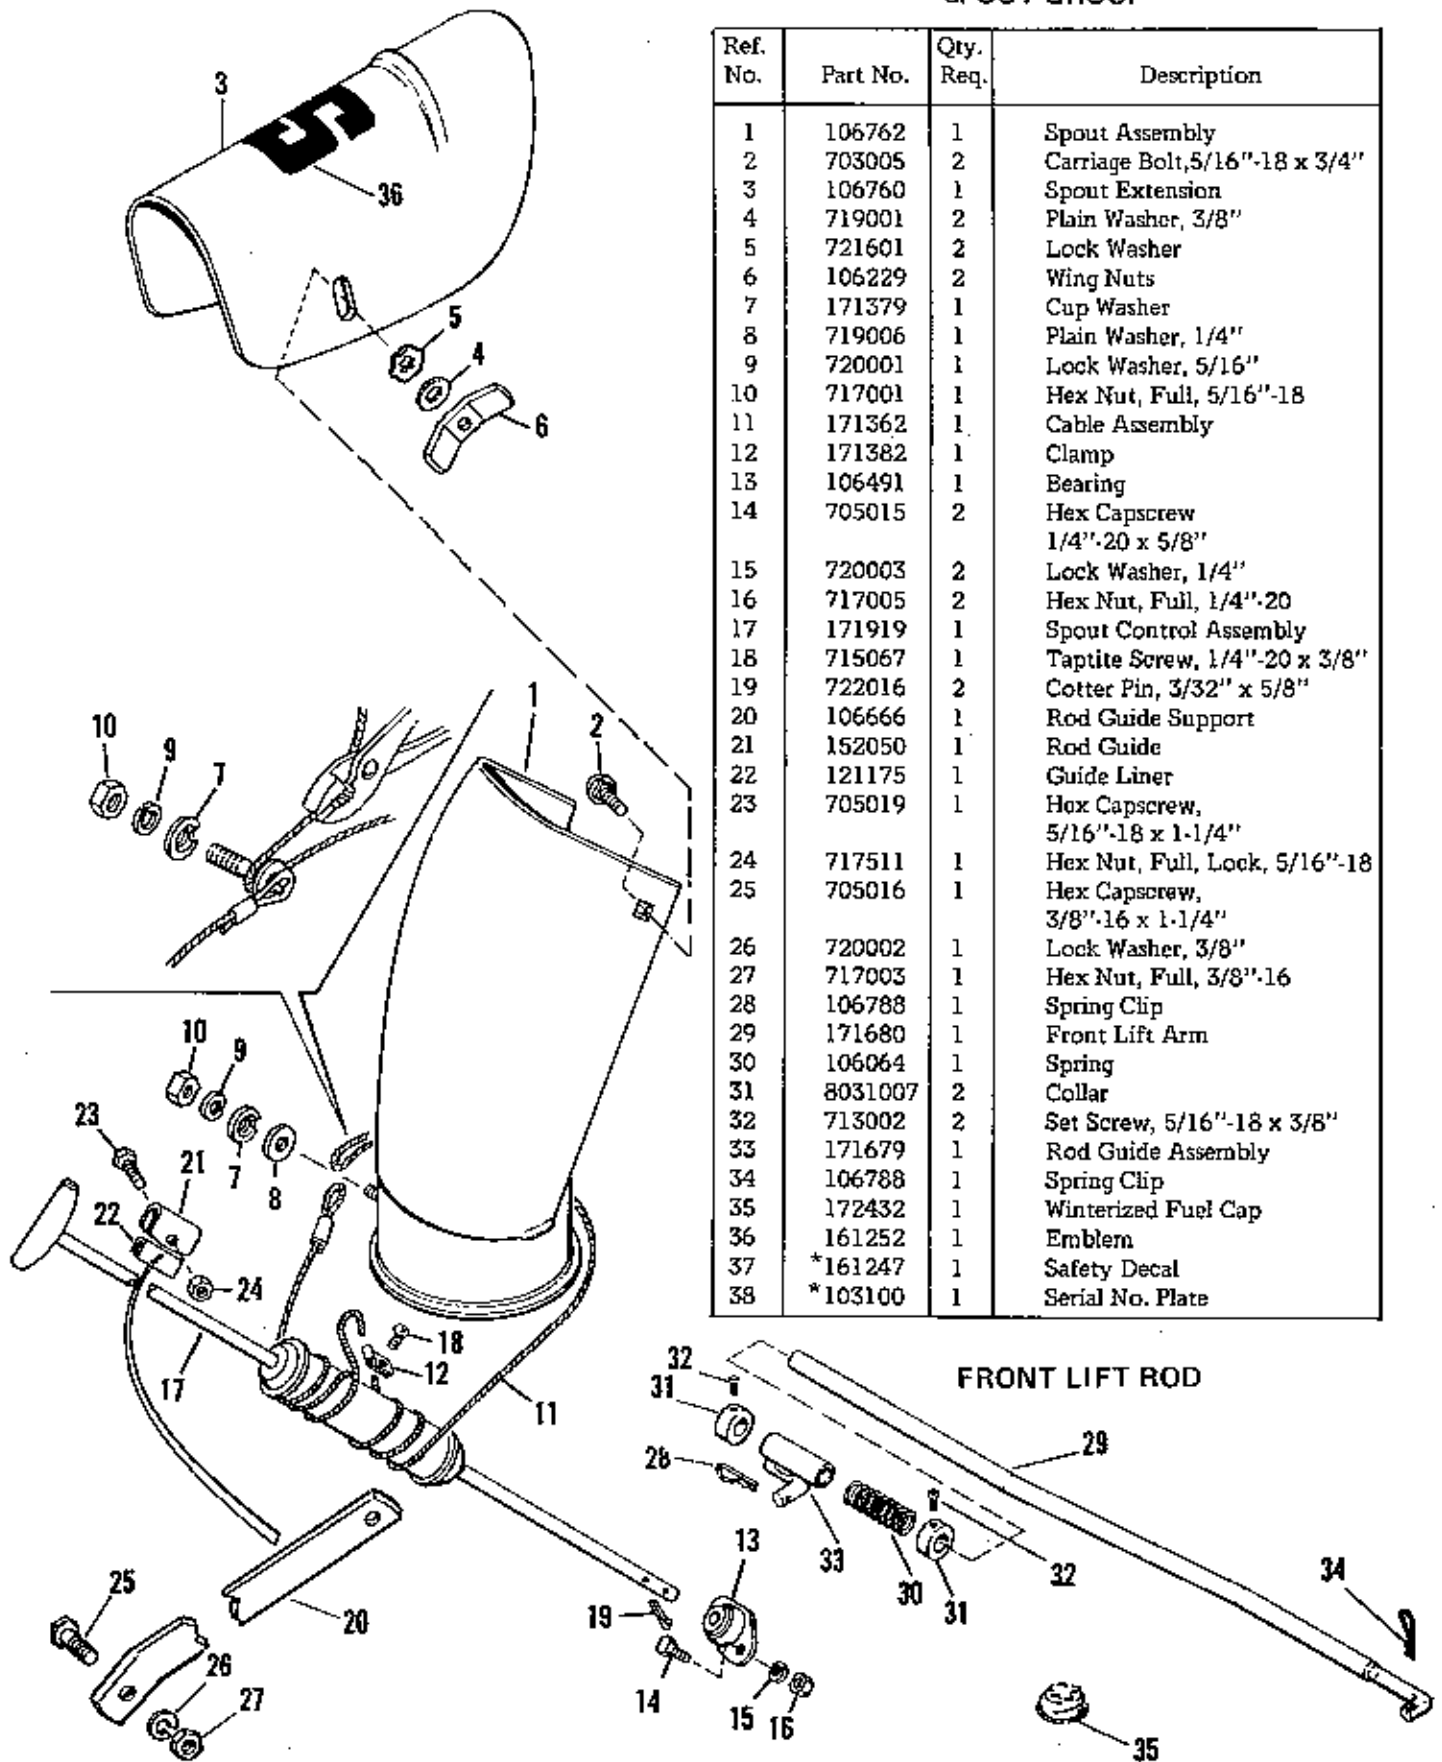

SPOUT GROUP

Ref. No.	Part No.	Qty. Req.	Description
1	106762	1	Spout Assembly
2	703005	2	Carriage Bolt, 5/16"-18 x 3/4"
3	106760	1	Spout Extension
4	719001	2	Plain Washer, 3/8"
5	721601	2	Lock Washer
6	106229	2	Wing Nuts
7	171379	1	Cup Washer
8	719006	1	Plain Washer, 1/4"
9	720001	1	Lock Washer, 5/16"
10	717001	1	Hex Nut, Full, 5/16"-18
11	171362	1	Cable Assembly
12	171382	1	Clamp
13	106491	1	Bearing
14	705015	2	Hex Capscrew 1/4".20 x 5/8"
15	720003	2	Lock Washer, 1/4"
16	717005	2	Hex Nut, Full, 1/4".20
17	171919	1	Spout Control Assembly
18	715067	1	Taptite Screw, 1/4".20 x 3/8"
19	722016	2	Cotter Pin, 3/32" x 5/8"
20	106666	1	Rod Guide Support
21	152050	1	Rod Guide
22	121175	1	Guide Liner
23	705019	1	Hex Capscrew, 5/16"-18 x 1-1/4"
24	717511	1	Hex Nut, Full, Lock, 5/16"-18
25	705016	1	Hex Capscrew, 3/8".16 x 1-1/4"
26	720002	1	Lock Washer, 3/8"
27	717003	1	Hex Nut, Full, 3/8".16
28	106788	1	Spring Clip
29	171680	1	Front Lift Arm
30	106064	1	Spring
31	8031007	2	Collar
32	713002	2	Set Screw, 5/16"-18 x 3/8"
33	171679	1	Rod Guide Assembly
34	106788	1	Spring Clip
35	172432	1	Winterized Fuel Cap
36	161252	1	Emblem
37	*161247	1	Safety Decal
38	*103100	1	Serial No. Plate

*NOT ILLUSTRATED