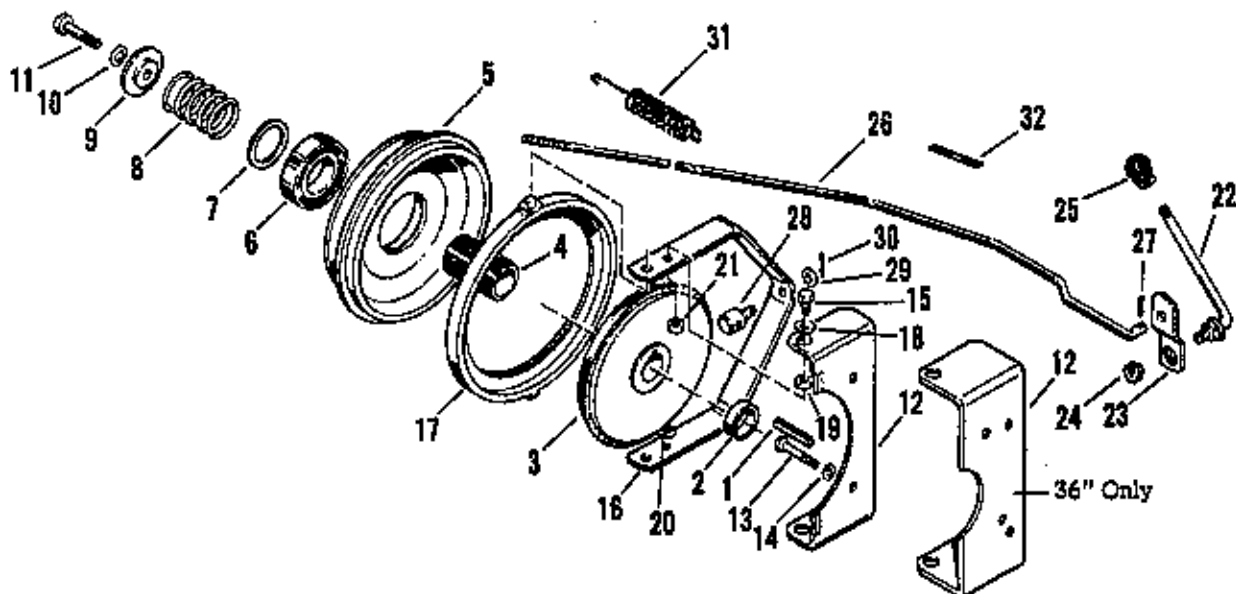

P.T.O. CLUTCH GROUP

42" SNOW THROWER

36" SNOW THROWER

Ref. No.	Part No.	Qty. Req.	Description
1	171241	1	Key
2			Spacer (For 36" Snow Thrower Only)
3	171819	1	Clutch Plate Assembly
4	171770	1	Sleeve
5	171776	1	Sheave
6	164048	1*	Ball Bearing
7	108134	1	Washer
8	171772	1	Spring
9	171768	1	Thrust Plate
10	720002	1	Lock Washer, 3/8"
11	715143	1	Hex Capscrew, 3/8"-24 x 1-3/4"
12	171807	1	Bracket
13	705023	2	Hex Capscrew, 5/16"-18 x 1-3/4"
14	720001	2	Lock Washer, 5/16"
15	705017	2	Hex Capscrew, 5/16"-18 x 3/4"
16	171937	1	Clutch Fork
17	171947	1	Brake Support Assembly
18	156065	1	Washer
19	165034	2	Spacer
20	719006	2	Plain Washer, 1/4"
21	717511	2	Hex Nut, Full, Lock, 5/16"-18
22	172040	1	Clutch Control Handle
23	171319	1	P.T.O. Arm
24	717510	1	Hex Nut, Full, Lock, 3/8"-16
25	172038	1	Knob
26	171806	1	Clutch Rod
27	722016	1	Cotter Pin, 3/32" x 1/2"
28	172141	1	Pivot
29	719006	1	Plain Washer, 1/4"
30	722016	1	Cotter Pin, 3/32" x 1/2"
31	121037	1	Spring
32	172517	1	Decal

Ref. No.	Part No.	Qty. Req.	Description
1	171241	1	Key
2	171265	1	Spacer
3	171819	1	Clutch Plate Assembly
4	171770	1	Sleeve
5	171776	1	Sheave
6	164048	1	Ball Bearing
7	108134	1	Washer
8	171772	1	Spring
9	171768	1	Thrust Plate
10	720002	1	Lock Washer, 3/8"
11	715143	1	Hex Capscrew 3/8"-24 x 1-3/4"
12	171812	1	Bracket
13	705007	2	Hex Capscrew, 5/16"-18 x 1"
14	720001	2	Lock Washer, 5/16"
15	705017	2	Hex Capscrew, 5/16"-18 x 3/4"
16	171937	1	Clutch Fork
17	171947	1	Brake Support Assembly
18	156065	1	Washer
19	165034	2	Spacer
20	719006	2	Plain Washer, 1/4"
21	717511	2	Hex Nut, Full, Lock, 5/16"-18
22	172040	1	Clutch Control Handle
23	171319	1	P.T.O. Arm
24	717510	1	Hex Nut, Full, Lock, 3/8"-16
25	172038	1	Knob
26	171806	1	Clutch Rod
27	722016	1	Cotter Pin, 3/32" x 1/2"
28	172141	1	Pivot
29	719006	1	Plain Washer, 1/4"
30	722016	1	Cotter Pin, 3/32" x 1/2"
31	121037	1	Spring
32	172517	1	Decal