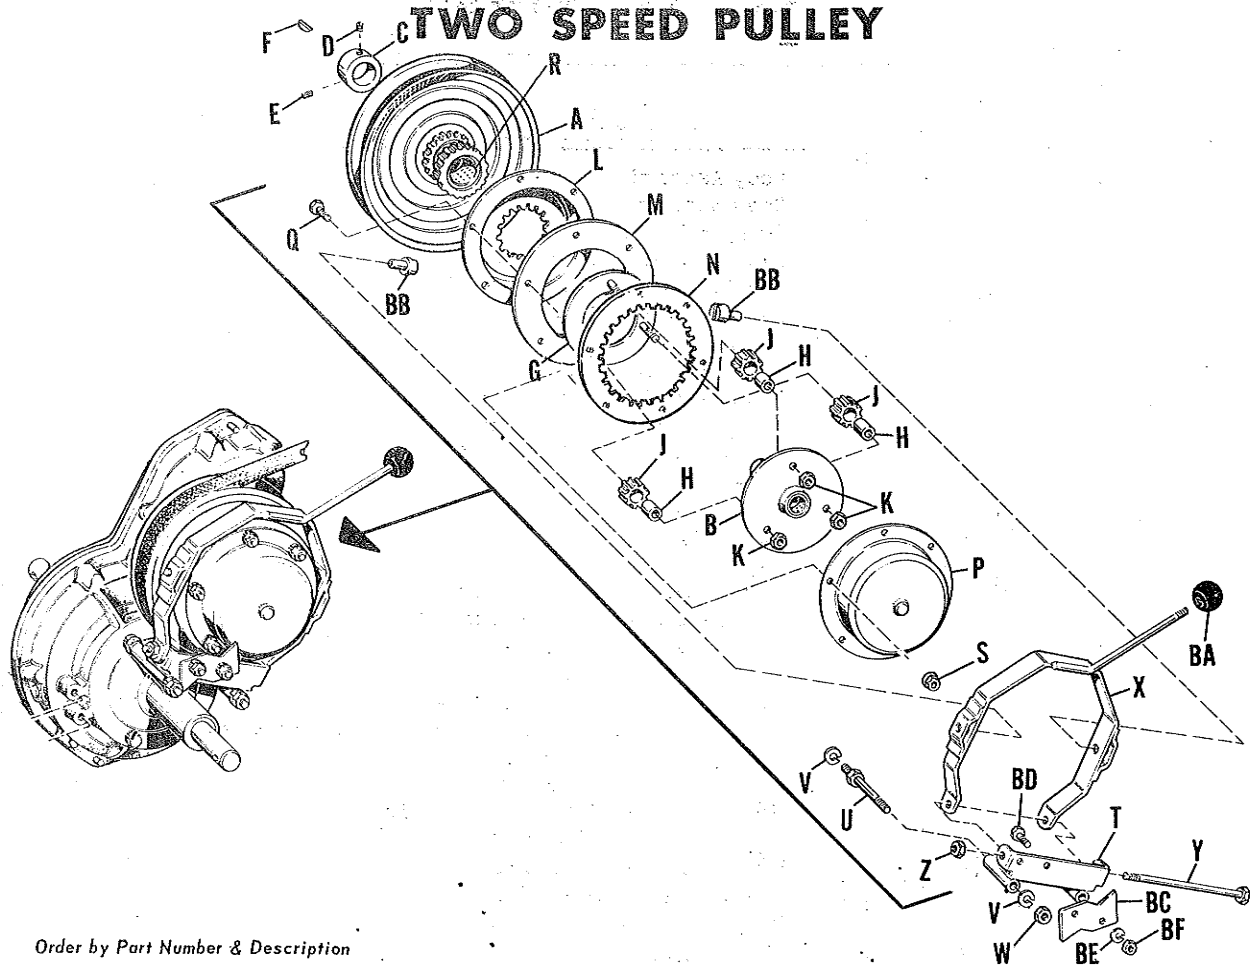

SPOUT GROUP

Ref. Letter	Part No.	Description
A	106338	Spout Assembly
B	703005	Carriage Bolt, 5/16"-18 x 3/4" lg.
C	106489	Spout Extension
D	719001	Plain Washer, 3/8"
E	721601	Lock Washer, Special Hexagon, 3/8"
F	106229	Wing Nut
G	121042	Plate
H	720001	Lock Washer, 5/16"
J	717001	Hex Nut, Full, 5/16"-18
K	106490	Spout Cord
L	106491	Bearing
M	705015	Hex Capscrew, 1/4"-20 x 5/8" lg.
N	720003	Lock Washer, 1/4"
P	717005	Hex Nut, Full, 1/4"-20
Q	106603	Spout Control Tube Assembly
R	152050	Rod Guide
S	121175	Guide Liner
T	705018	Hex Capscrew, 5/16"-18 x 1-1/2" lg.
U	717511	Hex Lock Nut, Full, 5/16"-18
V	106499	Rod Guide Support
W	705005	Hex Capscrew, 3/8"-16 x 1" lg.
X	720002	Lock Washer, 3/8"
Y	717003	Hex Nut, Full, 3/8"-16
Z	154247	Clamp
BA	714007	Self Tapping Screw, 1/4"-20 x 3/8" lg.
BB	722009	Cotter Pin, 1/8" x 3/4" lg.
BC	106606	Handle Assembly
BD	722015	Cotter Pin, 5/32" x 1"
BE	106512	Decal
BF	106516	Cover Handle

TWO SPEED PULLEY

Order by Part Number & Description

Ref. Letter	Part No.	Description
A	156233	Pulley & Gear Assembly
B	156238	Spider & Bearing Assembly
C	154065	Set Collar
D	713501	Set Screw, Socket Hd., Cup Pt., 5/16"-18 x 1/2" lg.
E	713504	Set Screw, Socket Hd., Cup Pt., 5/16"-18 x 3/8" lg.
F	725003	Woodruff Key
G	156246	Ring Assembly
H	121163	Spacer
J	121118	Pinion
K	717510	Hex Nut, Full, 3/8"-16
L	121148	Cover Assembly
M	156249	Shift Ring
N	121151	Gear Ring
P	156250	Cover Assembly, Right Hand
Q	715018	Hex Capscrew, 1/4"-20 x 5/8" lg.
R	156237	Bushing (2 Required)
S	718034	Nut Flange, Whiz Lock, 1/4"-20
T	156253	Pivot Bracket Assembly
U	156256	Stud
V	720003	Lock Washer, 3/8"
W	717003	Hex Nut, Full, 3/8"-16
X	156257	Shift Fork Assembly
Y	705060	Hex Capscrew, 5/16"-18 x 6-1/2" lg.
Z	717511	Hex Nut, Full, Lock, 5/16"-18
BA	8021050	Knob
BB	156261	Shift Pivot
BC	156262	Stop
BD	705017	Hex Capscrew, 5/16"-18 x 3/4" lg.
BE	720001	Lock Washer, 5/16"
BF	717001	Hex Nut, Full, 5/16"-18