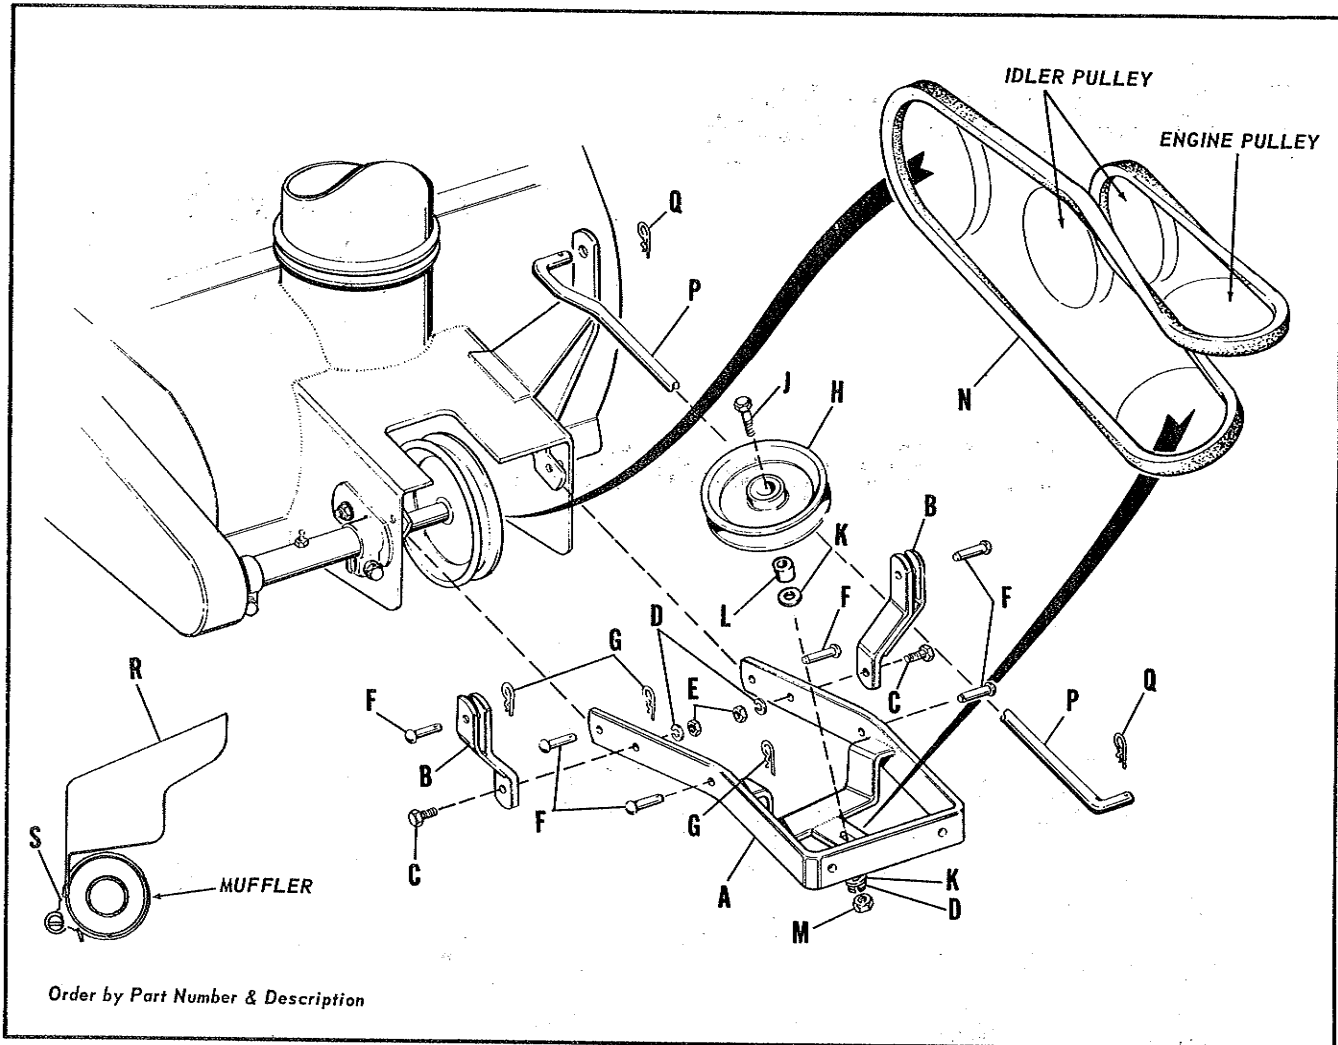

Ref. Letter	Part No.	Description
A	106500	Push Arm Assembly
B	106504	Support Arm Assembly
C	705016	Hex Capscrew, 3/8"-16 x 1-1/4" lg.
D	720002	Lock Washer, 3/8"
E	717003	Hex Nut, Full, 3/8"-16
F	156306	Pin
G	8161045	Spring Clip
H	101096	Pulley
J	705010	Hex Capscrew, 3/8"-16 x 1-3/4" lg.
K	719001	Plain Washer, 3/8"
L	154177	Spacer
M	717003	Hex Nut, Full, 3/8"-16
N	106723	"V" Belt
P	106507	Front Lift Rod
Q	8161045	Spring Clip
R	106714	Deflector
S	106715	Clamp

TWO SPEED PULLEY

Order by Part Number & Description

Ref. Letter	Part No.	Description
A	156233	Pulley & Gear Assembly
B	156238	Spider & Bearing Assembly
C	154065	Set Collar
D	713501	Set Screw, Socket Hd., Cup Pt., 5/16"-18 x 1/2" lg.
E	713504	Set Screw, Socket Hd., Cup Pt., 5/16"-18 x 3/8" lg.
F	725003	Woodruff Key
G	156246	Ring Assembly
H	121163	Spacer
J	121118	Pinion
K	717510	Hex Nut, Full, 3/8"-16
L	121148	Cover Assembly
M	156249	Shift Ring
N	121151	Gear Ring
P	156250	Cover Assembly, Right Hand
Q	715018	Hex Capscrew, 1/4"-20 x 5/8" lg.
R	156237	Bushing (2 Required)
S	718034	Nut Flange, Whiz Lock, 1/4"-20
T	156253	Pivot Bracket Assembly
U	156256	Stud
V	720003	Lock Washer, 3/8"
W	717003	Hex Nut, Full, 3/8"-16
X	156257	Shift Fork Assembly
Y	705060	Hex Capscrew, 5/16"-18 x 6-1/2" lg.
Z	717511	Hex Nut, Full, Lock, 5/16"-18
BA	8021050	Knob
BB	156261	Shift Pivot
BC	156262	Stop
BD	705017	Hex Capscrew, 5/16"-18 x 3/4" lg.
BE	720001	Lock Washer, 5/16"
BF	717001	Hex Nut, Full, 5/16"-18