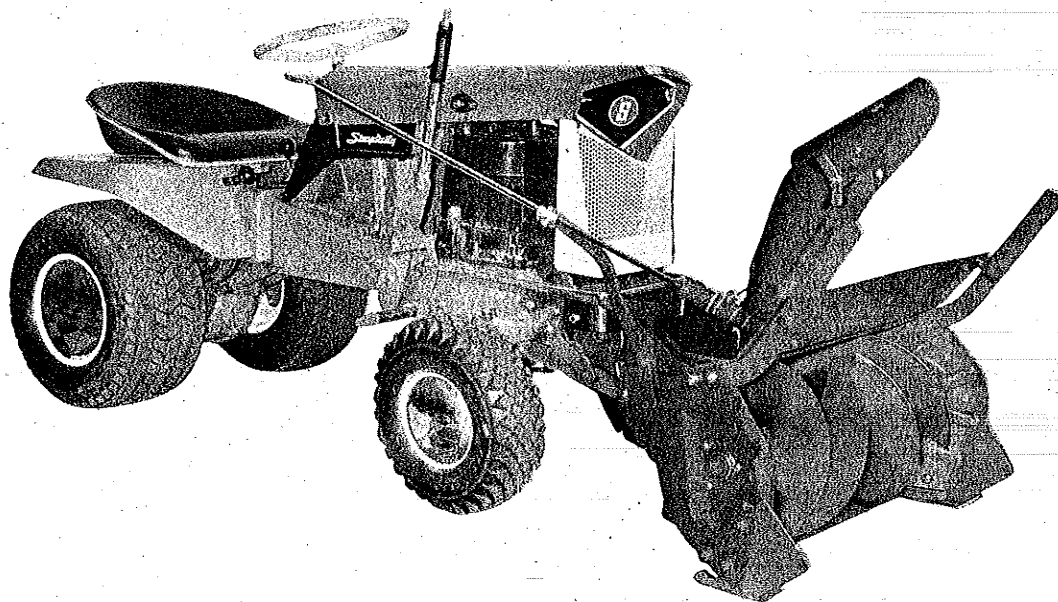

Simplicity[®]

**OWNER'S MANUAL
&
PARTS LIST**

32" Rotary Snow Thrower

ARTICLE 293

2345678910

SIMPLICITY MANUFACTURING COMPANY, INC.

1253

HITCH GROUP

Ref. Letter	Part No.	Description
A	106500	Push Arm Assembly
B	106504	Support Arm Assembly
C	705016	Hex Capscrew, 3/8"-16 x 1-1/4" lg.
D	720002	Lock Washer, 3/8"
E	717003	Hex Nut, Full, 3/8"-16
F	156306	Pin
G	8161045	Spring Clip
H	101096	Pulley
J	705010	Hex Capscrew, 3/8"-16 x 1-3/4" lg.
K	719001	Plain Washer, 3/8"
L	154177	Spacer
M	717003	Hex Nut, Full, 3/8"-16
N	106723	"V" Belt
P	106507	Front Lift Rod
Q	8161045	Spring Clip
R	106714	Deflector
S	106715	Clamp

TWO SPEED PULLEY

Order by Part Number & Description

Ref. Letter	Part No.	Description
A	156233	Pulley & Gear Assembly
B	156238	Spider & Bearing Assembly
C	154065	Set Collar
D	713501	Set Screw, Socket Hd., Cup Pt., 5/16"-18 x 1/2" lg.
E	713504	Set Screw, Socket Hd., Cup Pt., 5/16"-18 x 3/8" lg.
F	725003	Woodruff Key
G	156246	Ring Assembly
H	121163	Spacer
J	121118	Pinion
K	717510	Hex Nut, Full, 3/8"-16
L	121148	Cover Assembly
M	156249	Shift Ring
N	121151	Gear Ring
P	156250	Cover Assembly, Right Hand
Q	715018	Hex Capscrew, 1/4"-20 x 5/8" lg.
R	156237	Bushing (2 Required)
S	718034	Nut Flange, Whiz Lock, 1/4"-20
T	156253	Pivot Bracket Assembly
U	156256	Stud
V	720003	Lock Washer, 3/8"
W	717003	Hex Nut, Full, 3/8"-16
X	156257	Shift Fork Assembly
Y	705060	Hex Capscrew, 5/16"-18 x 6-1/2" lg.
Z	717511	Hex Nut, Full, Lock, 5/16"-18
BA	8021050	Knob
BB	156261	Shift Pivot
BC	156262	Stop
BD	705017	Hex Capscrew, 5/16"-18 x 3/4" lg.
BE	720001	Lock Washer, 5/16"
BF	717001	Hex Nut, Full, 5/16"-18