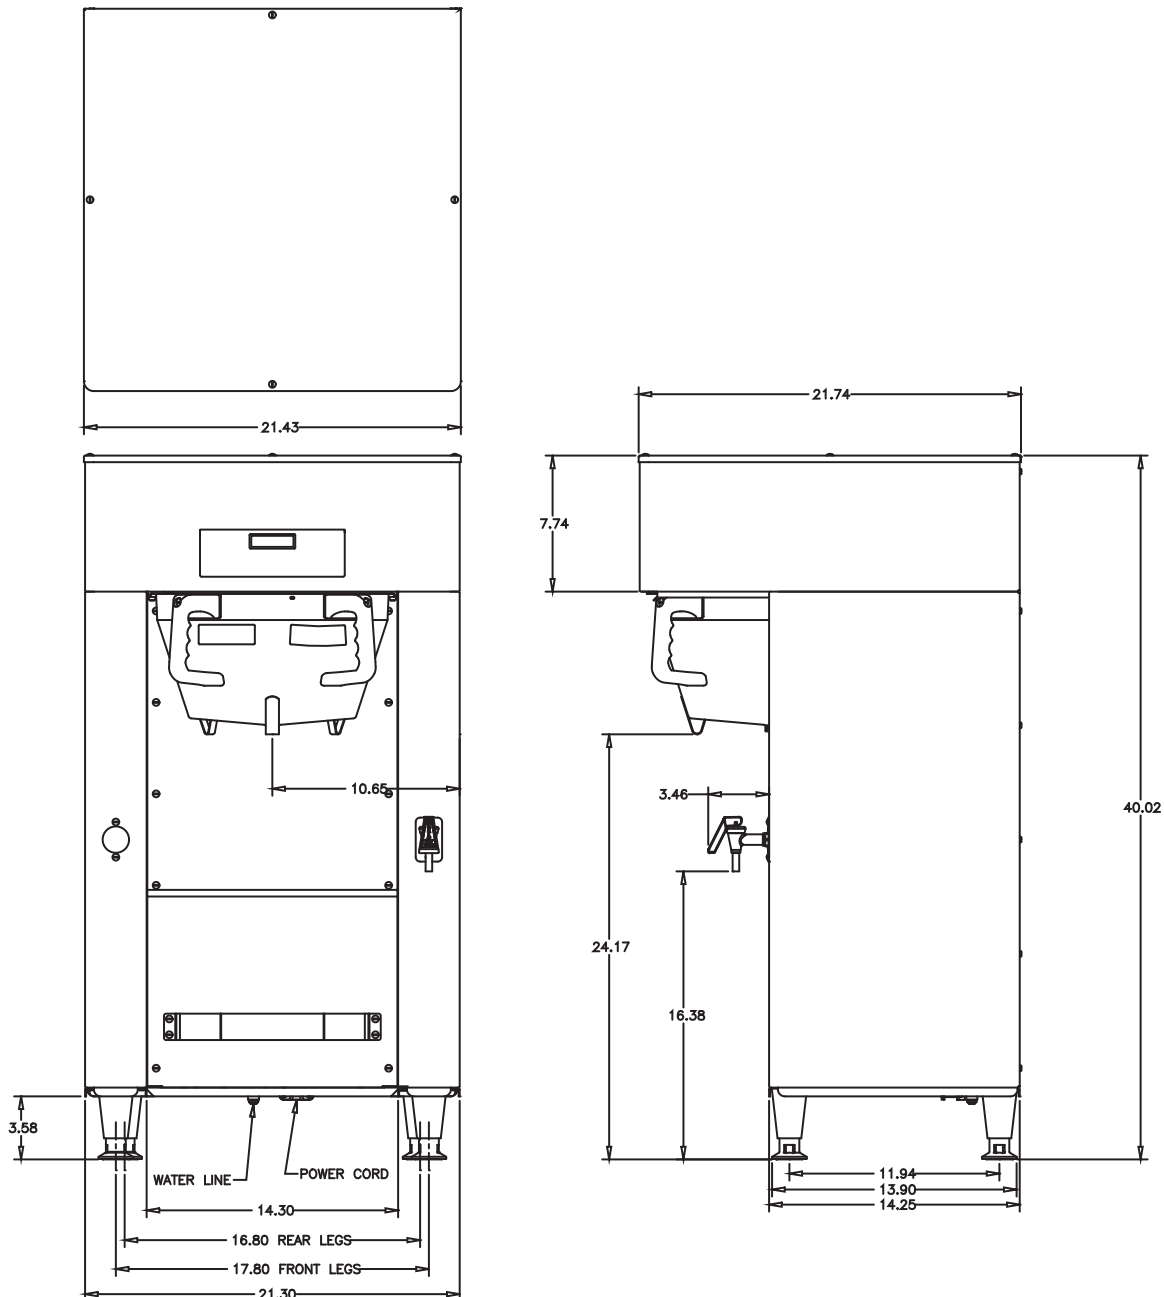

Dimensions & Specifications

Model	Product #	Volts	Amps	Total Watts	Brewing Capacity	Cu. Ft.	Shipping Weight	Funnel Locks	Cord Attached
Titan Single	39300.0000	120/208 (3-phase)	33.4	12000	22.5 gal/hr	17.4	110 lbs.	Yes	No
		*120/208 (single-phase)	40.1	8200	17 gal/hr				

Brewing capacity: based upon incoming water temp of 60°F (140°F rise).

Models listed as 120/208V or 120/240V must be connected to 208V or 240V electrical service respectively. Please refer to the installation manual.

*Brewer can easily be rewired in the field for single-phase operation.

Electrical: Brewer is 4-wires plus ground service rated 120/208V, 3-phase, 50/60Hz.

Plumbing: 20-90 psi (138-621 kPa). Machine supplied with 3/8" male flare fitting. Requires 4 gpm minimum water flow.

Bunn-O-Matic® Corporation - 1400 Stevenson Drive Springfield, Illinois 62703 • 800-637-8606 • 217-529-6601 • Fax 217-529-6644 • www.bunn.com

BUNN® practices continuous product research and improvement. We reserve the right to change specifications and product design without notice. Such revisions do not entitle the buyer to corresponding changes, improvements, additions or replacements for previously purchased equipment.

All dimensions shown in inches.

10/08 © Bunn-O-Matic Corporation