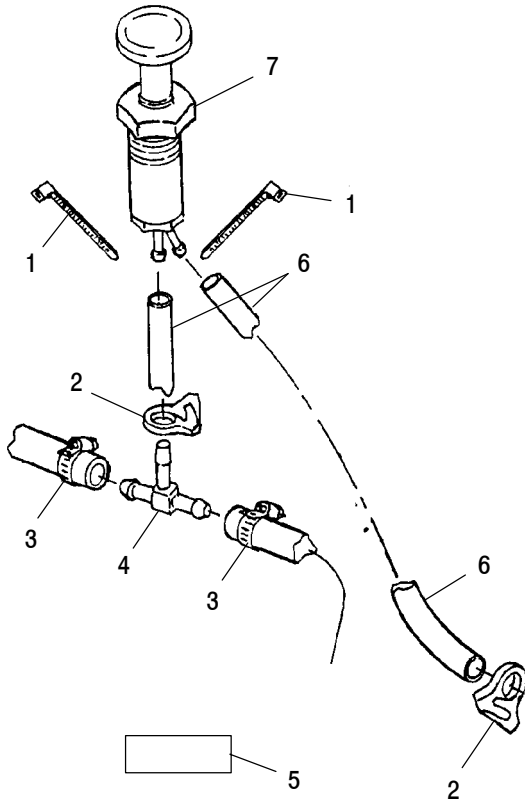

ENGINE FOGGING SYSTEM

INT'L VIRAGE W005197I

Ref.	Part No.	Qty.	Description
	2872635	1	Kit - Engine Fogging
1	7080138	4	Cable Tie
2	7080484	2	Clamp, Hose
3	7080476	2	Clamp, Hose
4	7052139	1	Fitting, Tee
5	7075738	1	Decal - Engine Primer
6	8450062	AR	Line, Oil
7	3160114	1	Primer, Engine, Fog
8	-----	2	Screw (See Fuel/Water Separator Pg. C10, Ref. 1)
9	-----	2	Washer, Lock (See Fuel/Water Separator Pg. C10, Ref. 2)
10	-----	2	Washer, Dish (See Fuel/Water Separator Pg. C10, Ref. 3)

Ref.	Part No.	Qty.	Description
11	-----	1	Separator, Fuel/Water (See Fuel/Water Separator Pg. C10, Ref. 5)
12	7075732	1	Decal - "Fogging Oil Only"
13	7555837	2	Washer
14	7541931	2	Nut
15	7052047	1	Valve, Check, Vent
16	7052138	2	Fitting, 90 Degree
17	5432362	1	Tank, Oil
18	5810279	1	Gasket, Overflow Cap
19	5432359	1	Cap, Oil Bottle
20	7512045	2	Screw
21	5244295	1	Bracket, Oil Tank