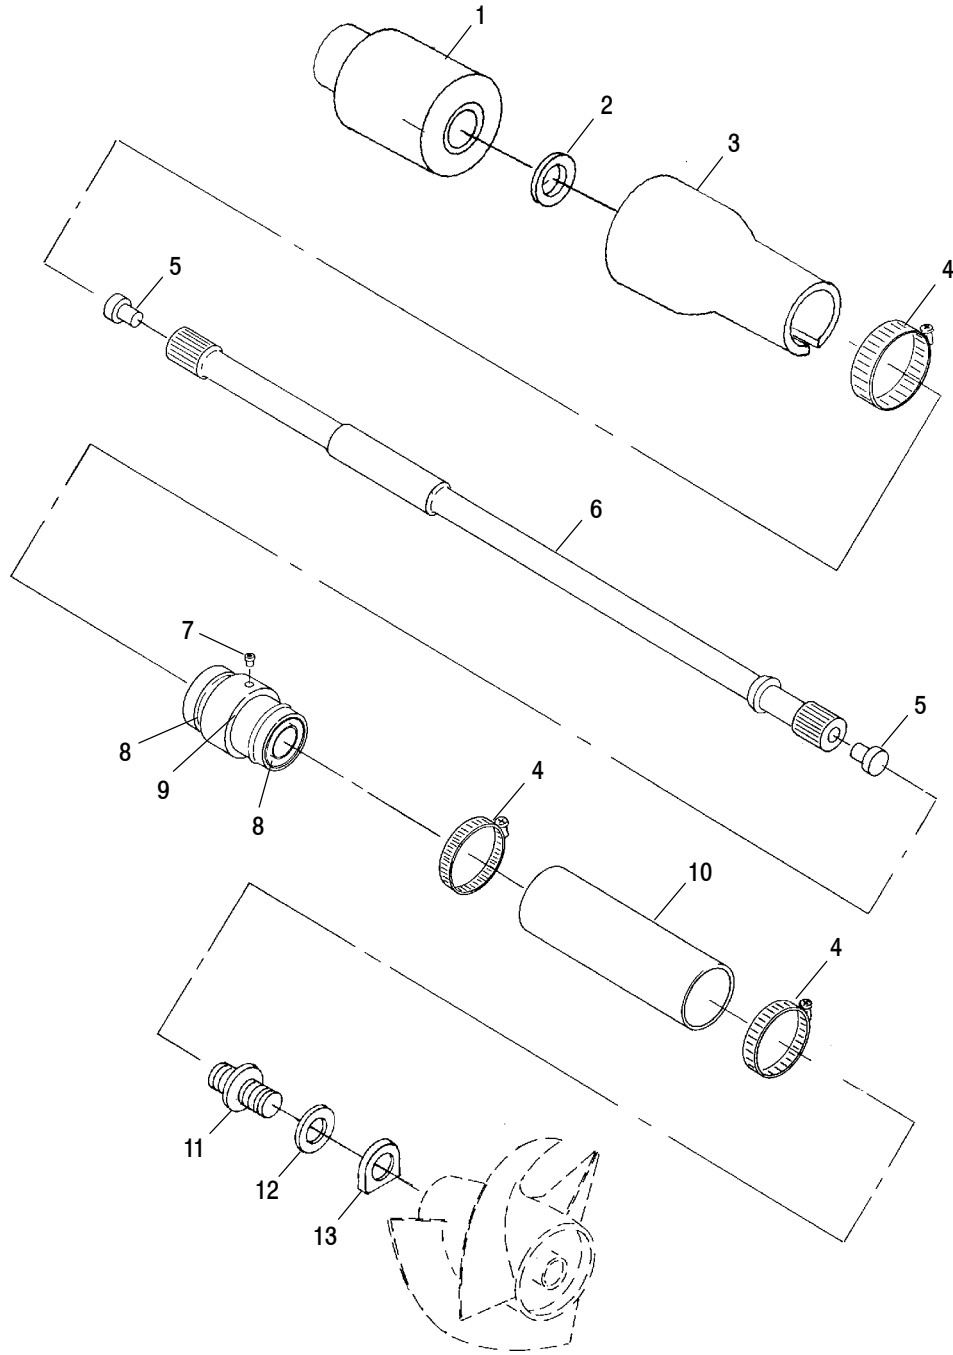

DRIVE SYSTEM

VIRAGE W005197D and INT'L VIRAGE W005197I

Ref.	Part No.	Qty.	Description
1	1060119	1	Asm., Drive Coupler
2	5410735	1	O-Ring
3	5432129	1	Shroud, Coupler
4	7080481	3	Clamp, Hose
5	5410663	2	Bumper, Drive Shaft
6	6230103	1	Shaft, Drive
7	7080629	1	Fitting, Lubrication

Ref.	Part No.	Qty.	Description
8	3610040	2	Seal, Bearing
9	1341145	1	Asm., Bearing Housing (Incl. 7, 8)
10	5411027	1	Hose, Bearing Housing
11	5432298	1	Shaft, Housing, Thru-Hull
12	5411174	1	O-Ring
13	5431985	1	Nut, Shaft, Housing