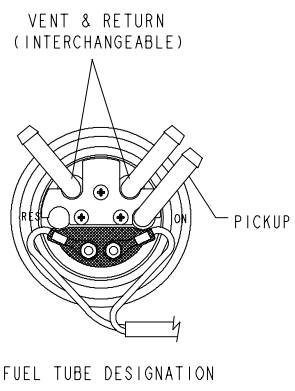

NOTE: Fuel line from fuel/water separator connects to fuel sender fitting marked "ON."

Ref.	Part No.	Qty.	Description
1	7516302	1	Screw
2	7555840	1	Washer, Flat
3	5432836-070	1	Knob, Fuel Valve, Black
4	5431451	1	Nut, Fuel Valve
5	7052159	1	Valve, Fuel
6	7080476	12	Clamp, Hose
7	8450046-1525	AR	Line, Fuel
8	-----	1	Separator, Fuel/Water (See Fuel/Water Separator Pg. C10, Ref. 5)

Ref.	Part No.	Qty.	Description
9	7052111	1	Fitting, Tee
10	5410682	1	Grommet, Vent
11	7080483	1	Cable Tie
12	7051015	1	Valve, Check
13	7080138	2	Cable Tie
14	7052118	1	Valve, Vacuum Check
15	-----	1	Asm., Fuel Sender (See Fuel Tank Pg. A11, Ref. 19)