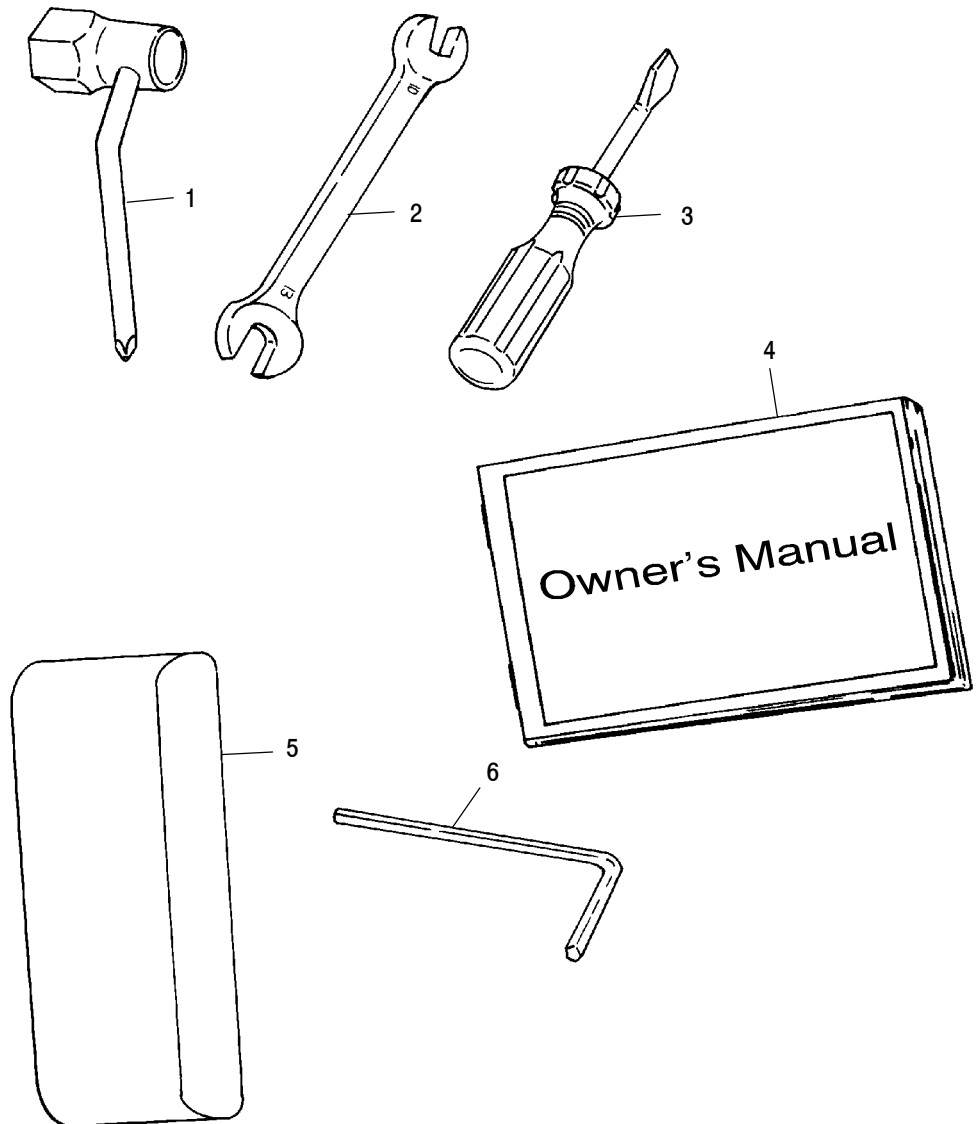

TOOL KIT
VIRAGE W005197D and INT'L VIRAGE W005197I

Ref.	Part No.	Qty.	Description
	2872114	1	Asm., Tool Kit (Incl. 1-6)
1	-----	1	Wrench, Spark Plug
2	-----	1	Wrench, Open End
3	-----	1	Screwdriver

Ref.	Part No.	Qty.	Description
4	9915574	1	Manual, Owners, '00 Watercraft
5	-----	1	Pouch, Tool Kit
6	-----	1	Wrench, Allen, Plated, 3/16