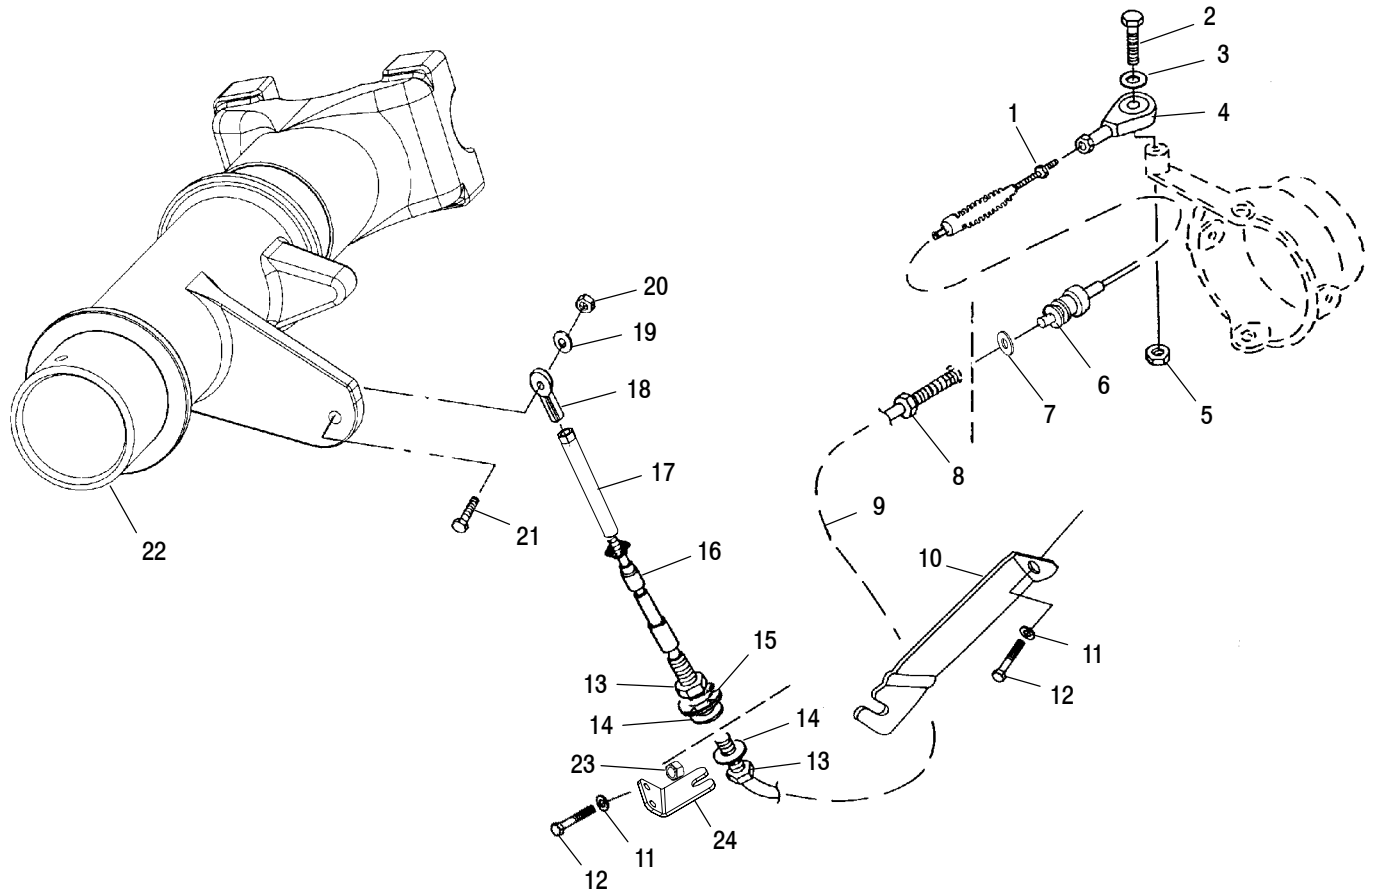

STEERING

VIRAGE W005197D and INT'L VIRAGE W005197I

Ref.	Part No.	Qty.	Description
1	7542150	1	Nut
2	7515120	1	Screw
3	7555839	1	Washer
4	7060170	1	Rod End
5	7542133	1	Nut, Nylok
6	1860115	1	Washer, Steering Seal
7	1860117	1	Ring, Stopper
8	1860114	1	Nut, Steering Cable (Special)
9	7080723	1	Cable, Steering
10	5244681	1	Brace, Steering Cable
11	7555891	2	Washer
12	7516717	2	Bolt
13	7542528	2	Nut

Ref.	Part No.	Qty.	Description
14	1860103	2	Washer
15	7571625	1	Washer, Lock
16	1860105	1	Cover
17	7080931	1	Tube, Guide
18	7060154	1	Rod End
19	7555837	1	Washer
20	7541931	1	Nut
21	7512041	1	Screw
22	-----	1	Column, Steering (See Steering Pg. B1, Ref. 15)
23	7546704	2	Nut
24	5244290	1	Bracket, Steering Cable