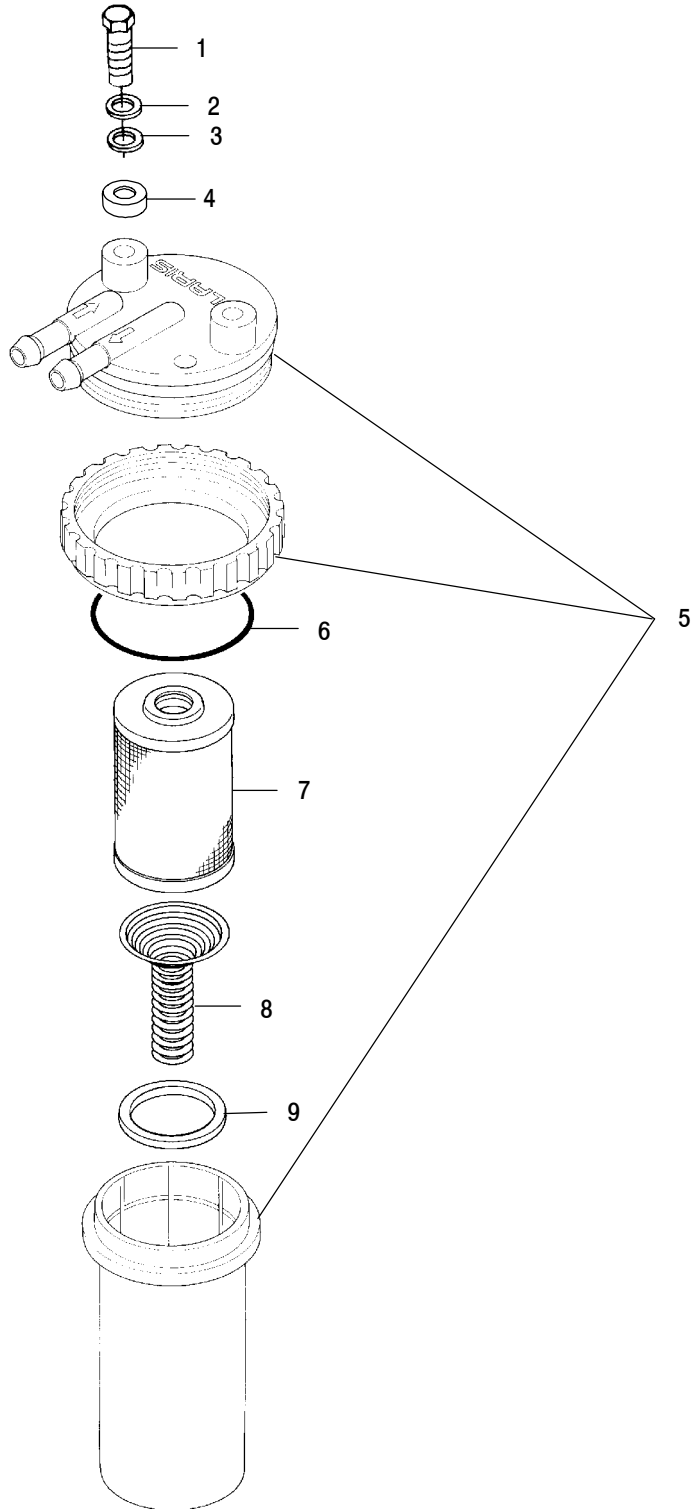

FUEL/WATER SEPARATOR

VIRAGE W005197D and INT'L VIRAGE W005197I

Ref.	Part No.	Qty.	Description
1	7517798	2	Screw
2	7552613	2	Washer, Lock
3	7555870	2	Washer, Dish
4	5132374	2	Spacer
5	3240220	1	Separator, Fuel/Water (Incl. 6-9)

Ref.	Part No.	Qty.	Description
6	3240209	1	O-Ring
7	3240239	1	Element
8	3240238	1	Spring
9	3240240	1	Float