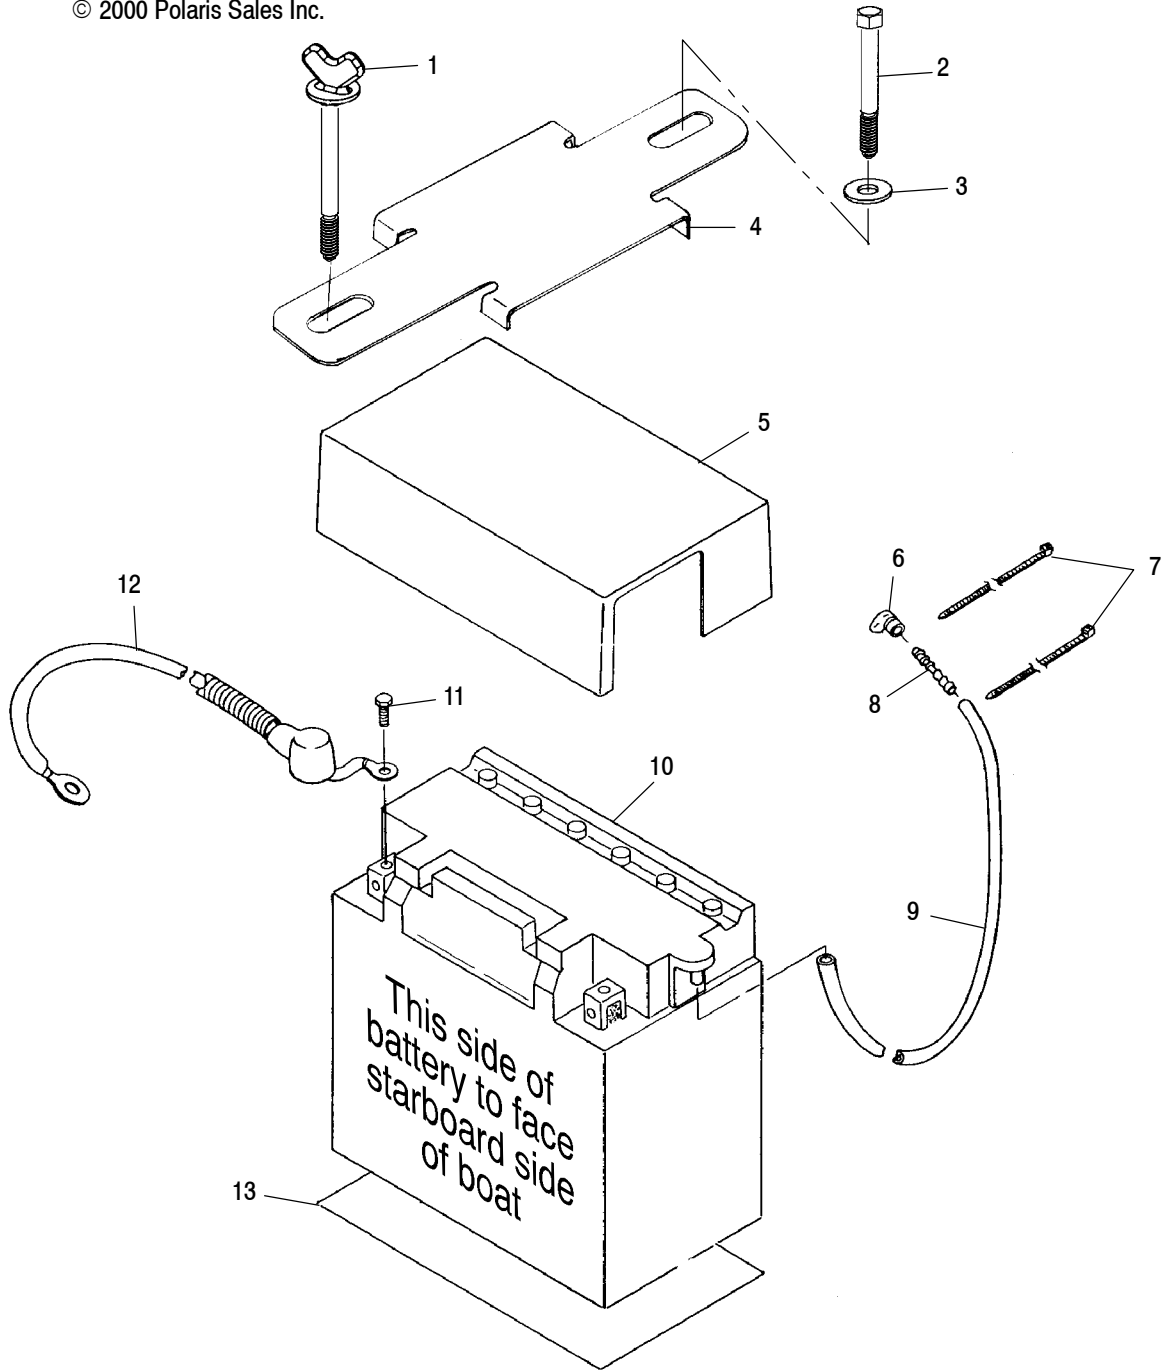

BATTERY BOX

VIRAGE W005197D and INT'L VIRAGE W005197I

© 2000 Polaris Sales Inc.

Ref.	Part No.	Qty.	Description
1	7515192	1	Stud
2	7517824	1	Screw
3	7555839	1	Washer, Flat
4	5211676	1	Bracket, Battery Hold Down
5	5432413	1	Cover, Battery
6	5410682	1	Grommet, Vent
7	7080483	3	Cable Tie

Ref.	Part No.	Qty.	Description
8	7052078	1	Connector
9	5432121	AR	Hose, Vent
10	4140009	1	Battery, 19 Amp
11	2200619	2	Kit - Battery Bolt
12	4010118	1	Cable, Ground, Battery/Engine
13	5850136	1	Pad, Battery

11/00