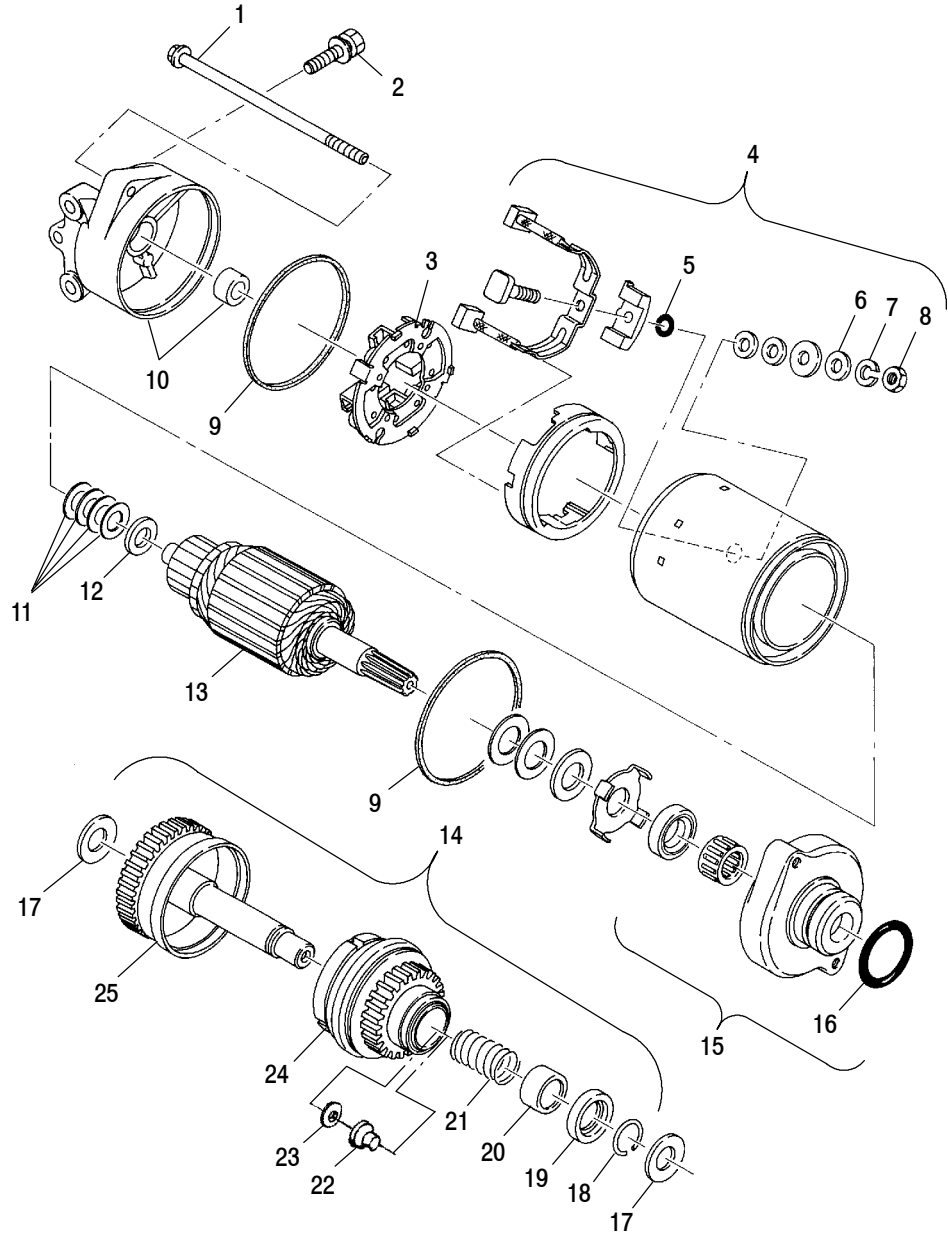

STARTING MOTOR

VIRAGE W005197D and INT'L VIRAGE W005197I

Ref.	Part No.	Qty.	Description
	4060118	1	Starter, Big Bore
1	3240113	2	Bolt, Through
2	7516807	2	Screw
3	3240111	4	Spring, Brush
4	3240115	1	Asm., Brush (Incl. 3-8)
5	3084408	1	O-Ring
6	3240119	1	Washer
7	3240117	1	Washer, Spring
8	3240116	1	Nut
9	3084405	2	Ring, Rubber
10	3240207	1	Asm., Rear Bracket
11	3240118	AR	Washer, Thrust
12	3240112	1	Washer, Thrust

Ref.	Part No.	Qty.	Description
13	3240205	1	Asm., Armature
14	4060119	1	Asm., Bendix (Incl. 17-25)
15	3240206	1	Asm., Front Bracket
16	3240114	1	O-Ring
17	3083737	1	Washer
18	3240126	1	Ring, Snap
19	3240125	1	Stopper
20	3240123	1	Cover
21	7041457	1	Spring
22	3574214	1	Bushing, Flanged
23	7555908	1	Washer, Thrust
24	3240122	1	Asm., Gear
25	3240120	1	Asm., Gear (Incl. 17-24)