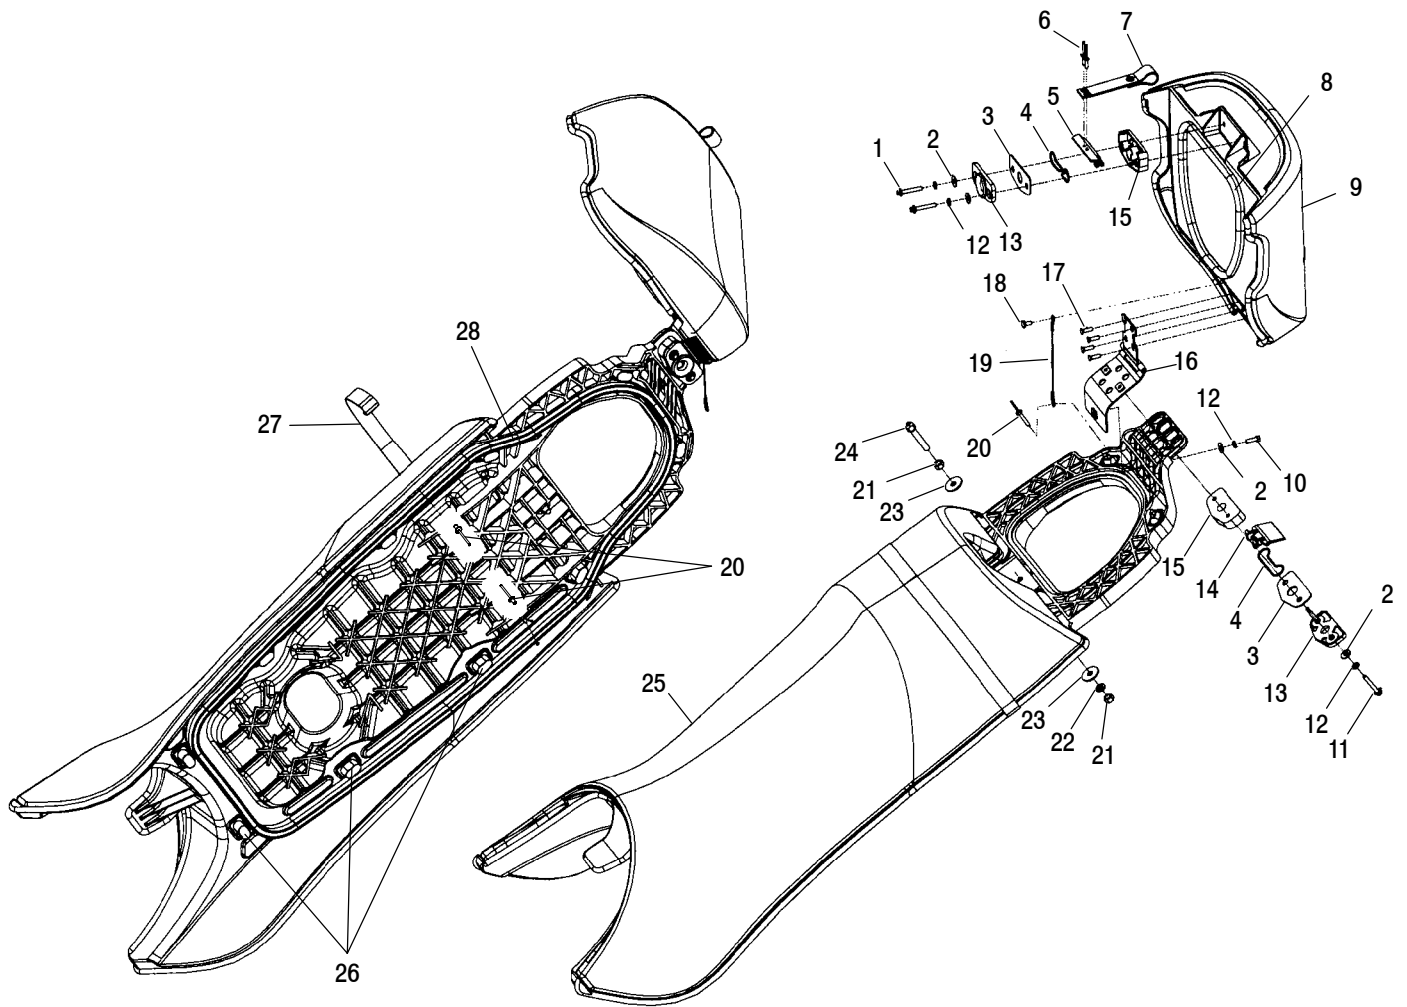

SEAT

VIRAGE W005197D and INT'L VIRAGE W005197I

Ref.	Part No.	Qty.	Description
1	7516806	2	Screw
2	7555839	5	Washer, Flat
3	5211314	2	Plate, Seat Base Latch
4	7042036	2	Spring, Seat Base Latch
5	5433779	1	Handle, Seat Latch
6	7621478	2	Rivet
7	5812025	1	Strap, Seat Latch
8	5411807	1	Seal, Seat, Rear
9	2682540-204	1	Asm., Seat, Rear
	2682542-204	1	Cover, Seat, Rear
10	7517805	1	Screw
11	7517806	2	Screw
12	7555838	5	Washer, Lock
13	5431357	2	Plate, Bottom, Seat Base Latch
14	5431358	1	Handle, Seat Base Latch

Ref.	Part No.	Qty.	Description
15	5431359	2	Plate, Top, Seat Base Latch
16	1013202	1	Asm., Hinge, Seat
17	7517669	4	Screw
18	7517717	1	Screw
19	7080914	1	Cable, Limiter, Hinge
20	7661044	3	Rivet
21	7542454	2	Nut
22	7552607	1	Washer, Lock
23	7555846	2	Washer, Flat
24	5020753	1	Plunger, Latch
25	2682541-204	1	Asm., Seat, Main
	2682543-204	1	Cover, Seat, Main
26	5521490	10	Bumper, Seat
27	2682593-204	1	Strap, Seat
28	5521536	1	Seal, Seat, Main