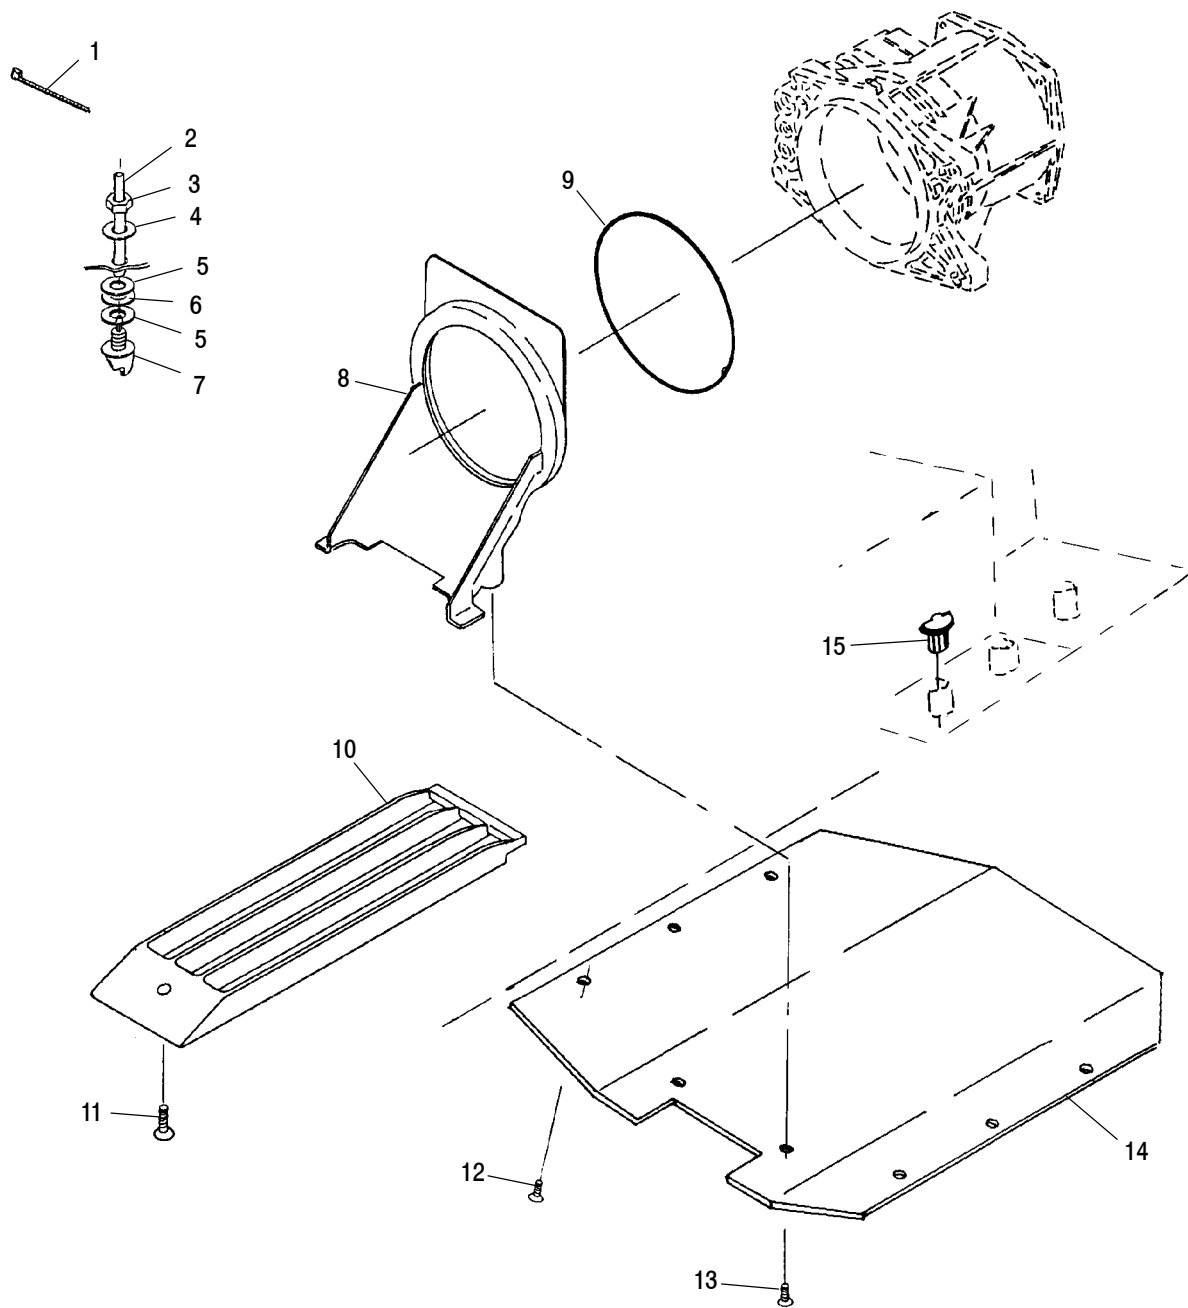

WATER INLET

VIRAGE W005197D and INT'L VIRAGE W005197I

Ref.	Part No.	Qty.	Description
1	7080483	1	Cable Tie
2	-----	1	Line, Pitot (See Shroud Pg. A6, Ref. 3)
3	7547003	1	Nut, Hex, Nylon
4	7555873	1	Washer, Flat
5	5810879	2	Gasket, Pitot
6	7555848	1	Washer, Flat
7	5431634	1	Fitting, Pitot
8	5131602	1	Scoop, Inlet