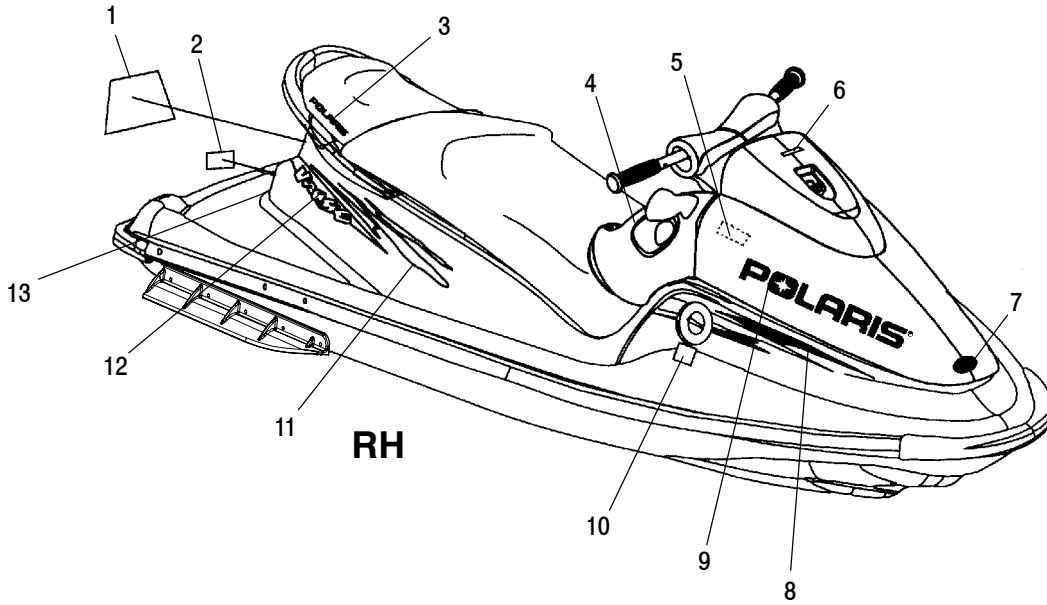

DECALS

VIRAGE W005197D and INT'L VIRAGE W005197I

Ref.	Part No.	Qty.	Description
	2201689	1	Kit - Decals (Incl. All Except Seat Decals)
	2200891	1	Kit - Vinyl Decal Application (For Seat Decals)
1	7078583	1	Decal - Warning, Rear
2	7077812	1	Decal - Coast Guard, Exemption
3	7078582	2	Decal - "POLARIS", Seat
4	7078884	1	Decal - Planet Sound Reduction
5	7077479	1	Decal - Fuel, Off/On
6	7078260	1	Decal - Fire Extinguisher
7	7077777	1	Decal - Star Emblem
8	7078564	1	Decal - Front, RH

Ref.	Part No.	Qty.	Description
9	7078570	2	Decal - "POLARIS"
10	7077768	1	Decal - Refueling Warning
11	7078566	1	Decal - Sidewall, RH
12	7078567	2	Decal - "Virage"
13	7078576	1	Decal - NMMA, 3 Passenger
14	7077766	1	Decal - MFI
15	7079001	1	Decal - Warning, Reverse System
16	7078702	1	Decal - Reverse
17	7073865	1	Decal - Caution, Capsize
18	7078565	1	Decal - Sidewall, LH
19	7078311	1	Decal - Warning, Seat/Engine
20	7078563	1	Decal - Front, LH