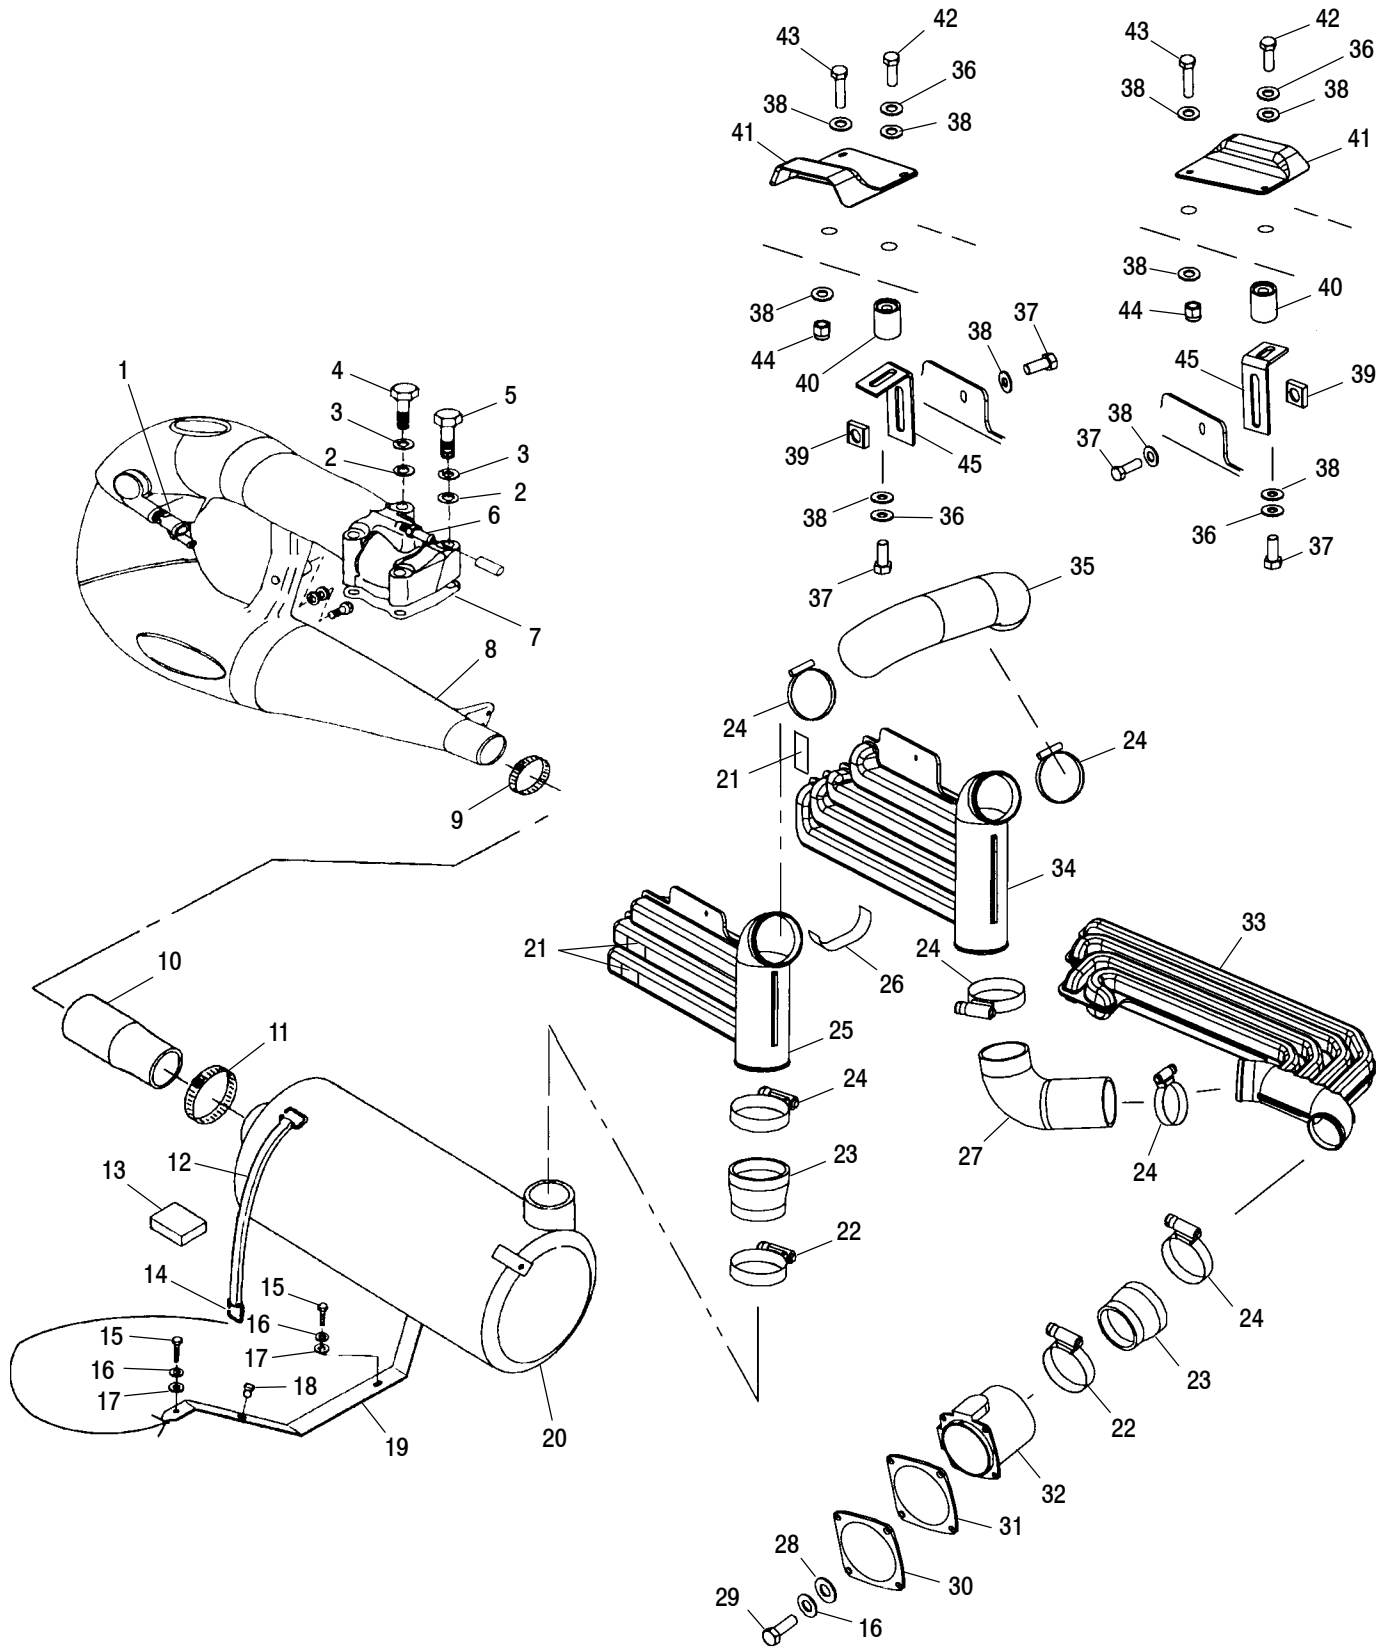

EXHAUST SYSTEM

VIRAGE W005197D and INT'L VIRAGE W005197I

EXHAUST SYSTEM
VIRAGE W005197D and INT'L VIRAGE W005197I

Ref.	Part No.	Qty.	Description	Ref.	Part No.	Qty.	Description
1	5020668	1	Fitting, Inlet, Water	24	7080907	6	Clamp
2	7555856	4	Washer, Flat	25	5433810	1	Resonator 1
3	7552611	4	Washer, Lock	26	5830197	1	Pad
4	7517268	2	Screw	27	5411863	1	Hose, Exhaust
5	7517004	2	Screw	28	7555836	4	Washer, Flat
6	-----	1	Fitting, Screen, Exhaust (See Cooling System Pg. B11, Ref. 8)	29	7515116	4	Screw
7	-----	1	Gasket, Exhaust (See Battery Box Pg. B9, Ref. 5)	30	5245072	1	Plate, Exhaust Seal
8	1261023-093	1	Asm., Exhaust Pipe	31	5810529	1	Seal
9	7080446	1	Clamp, Hose	32	5132446	1	Fitting, Exhaust
10	5411165	1	Hose, Pipe/Silencer	33	5433632	1	Resonator 3
11	7080451	1	Clamp, Hose	34	5433811	1	Resonator 2
12	5430621	1	Strap, Rubber	35	5411932	1	Hose, Crossover (Incl. Conduit)
13	5811342	1	Pad, Foam		5521561	1	Conduit
14	5224472	2	D-Hook	36	7552613	4	Washer, Lock
15	7515127	2	Screw	37	7517717	4	Screw
16	7555838	6	Washer, Lock	38	7556094	10	Washer
17	7555839	2	Washer, Flat	39	7547151	2	Nut, Cage
18	5410414	2	Bumper, Rubber	40	5411851	2	Mount, Rubber
19	5222696	1	Cradle, Silencer	41	5433787	1	Protector, Seat, LH
20	1260581-093	1	Silencer, Exhaust		5433788	1	Protector, Seat, RH
21	5812094	3	Pad	42	7516809	2	Screw
22	7080445	2	Clamp, Hose	43	7516807	2	Screw
23	5411951	2	Hose	44	7546704	2	Nut
				45	5244270	2	Bracket