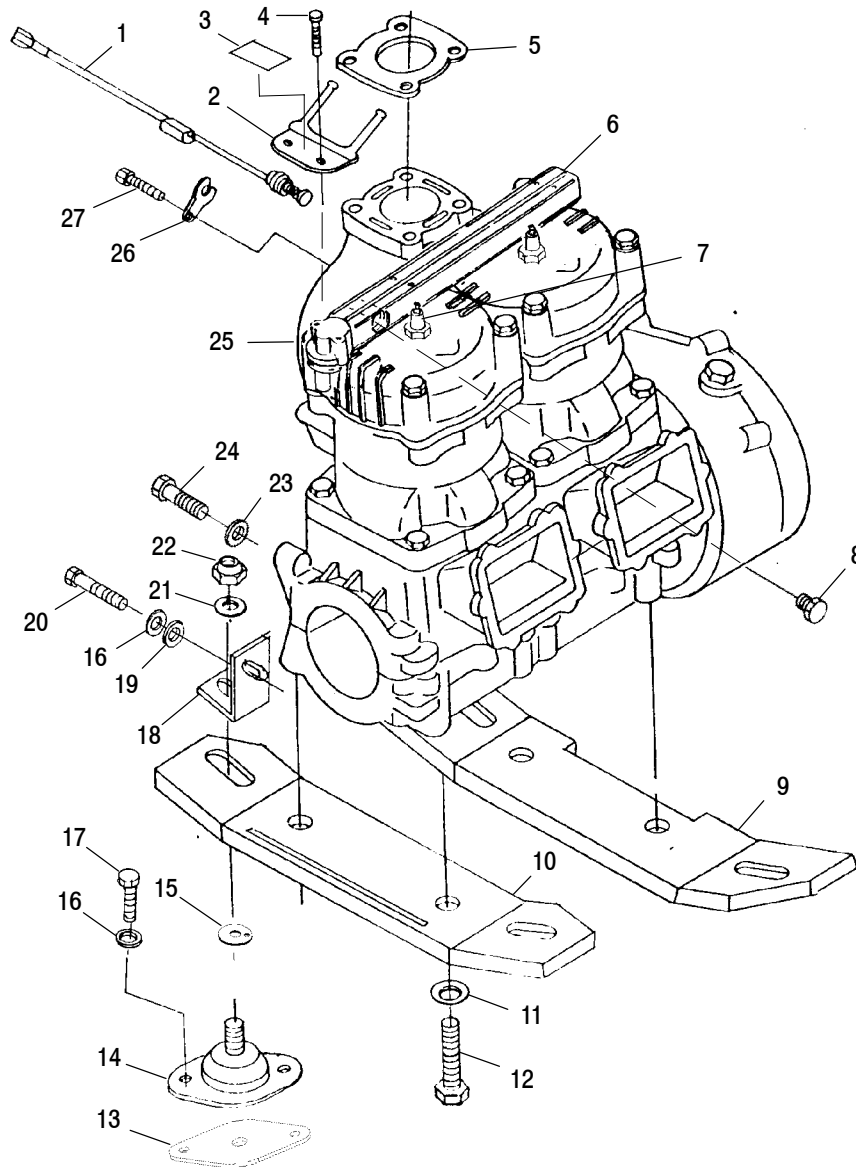

ENGINE MOUNTING

VIRAGE W005197D and INT'L VIRAGE W005197I

Ref.	Part No.	Qty.	Description
1	2410187	1	Asm., Temperature Switch
2	5242488	1	Ground, Spark Plug
3	7077026	1	Decal - Spark Plug
4	7515149	2	Screw
5	5830051	1	Gasket, Exhaust
6	-----	1	Decal - Warning (See Cylinder and Manifold Pg. C4, Ref. 1)
7	-----	2	Spark Plug, NGK BPR8ES (See Cylinder and Manifold Pg. C4, Ref. 5)
8	7051527	1	Plug, Pipe
9	5630585	1	Plate, Front Mount
10	5630584	1	Plate, Rear Mount
11	7552609	4	Washer, Lock
12	7517330	4	Screw
13	5244508	2	Plate, Repair
14	3021103	4	Mount, Engine

Ref.	Part No.	Qty.	Description
15	5211727	AR	Shim, Engine Mount
16	7552610	10	Washer, Lock
17	7517627	8	Screw
18	1060142	1	Bracket, Rear Muffler
19	7555835	2	Washer, Flat
20	7515357	2	Bolt
21	7555848	4	Washer, Flat
22	7542725	4	Nut
23	7556055	1	Washer, Lock
24	7517497	1	Bolt
25	2201620	1	Engine, Short Block NOTE: The Short Block assembly contains a crankcase assembly, cylinder, and cylinder head assembly.
26	5240876	1	Clip, Retainer
27	7516603	1	Bolt