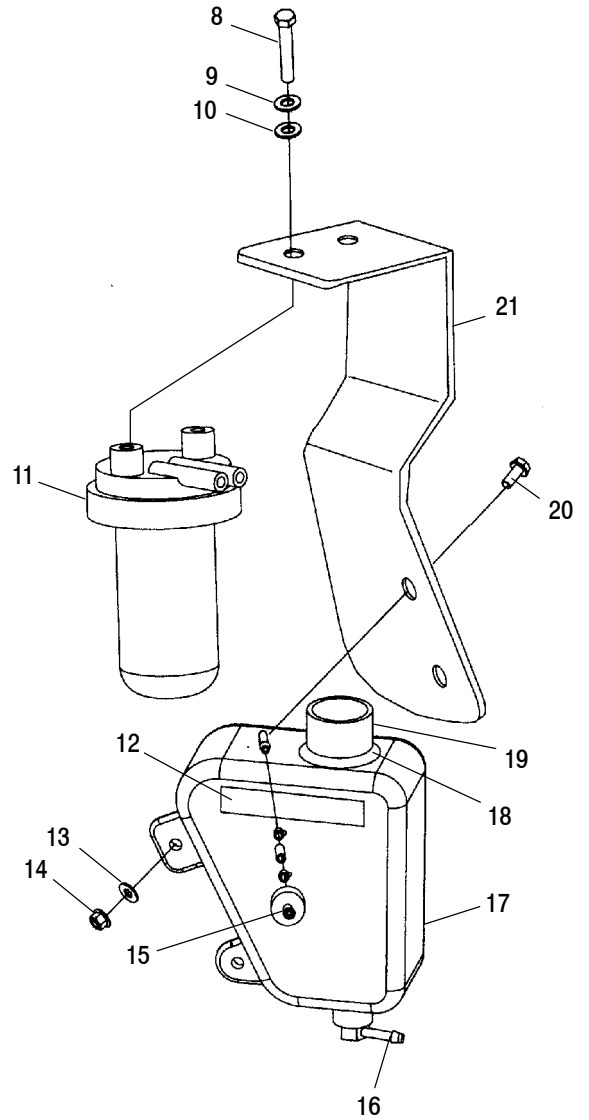

ENGINE FOGGING SYSTEM

INT'L VIRAGE W005197I

Ref.	Part No.	Qty.	Description
	2872635	1	Kit - Engine Fogging
1	7080138	4	Cable Tie
2	7080484	2	Clamp, Hose
3	7080476	2	Clamp, Hose
4	7052139	1	Fitting, Tee
5	7075738	1	Decal - Engine Primer
6	8450062	AR	Line, Oil
7	3160114	1	Primer, Engine, Fog
8	-----	2	Screw (See Fuel/Water Separator Pg. C10, Ref. 1)
9	-----	2	Washer, Lock (See Fuel/Water Separator Pg. C10, Ref. 2)
10	-----	2	Washer, Dish (See Fuel/Water Separator Pg. C10, Ref. 3)

Ref.	Part No.	Qty.	Description
11	-----	1	Separator, Fuel/Water (See Fuel/Water Separator Pg. C10, Ref. 5)
12	7075732	1	Decal - "Fogging Oil Only"
13	7555837	2	Washer
14	7541931	2	Nut
15	7052047	1	Valve, Check, Vent
16	7052138	2	Fitting, 90 Degree
17	5432362	1	Tank, Oil
18	5810279	1	Gasket, Overflow Cap
19	5432359	1	Cap, Oil Bottle
20	7512045	2	Screw
21	5244295	1	Bracket, Oil Tank