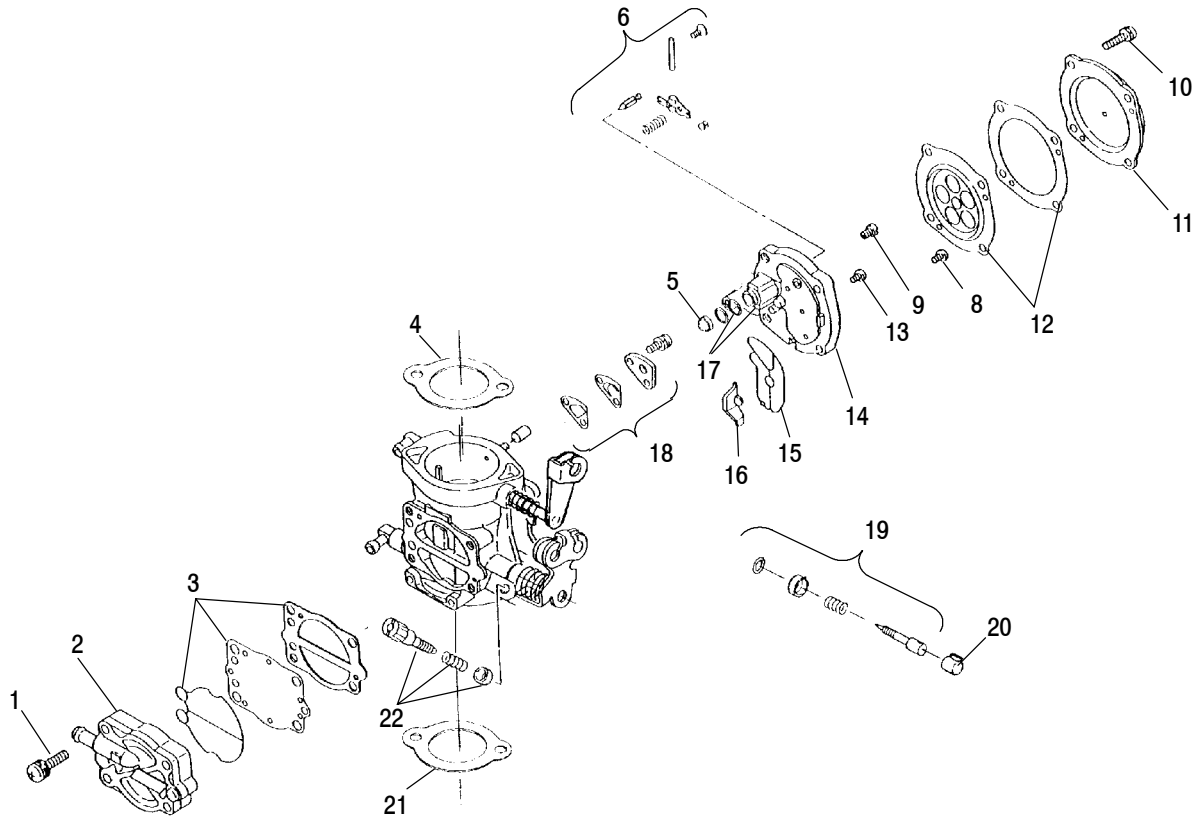

CARBURETOR

VIRAGE W005197D and INT'L VIRAGE W005197I

Ref.	Part No.	Qty.	Description
	1253334	1	Asm., Carburetor
	2200910	1	Kit - Carb Rebuild (Incl. 8,15,21)
1	3050136	4	Screw, Fuel Pump
2	2200687	1	Kit - Fuel Pump Body
3	2200686	1	Kit - Gasket, Fuel Pump
4	5830062	1	Gasket, Carburetor, Upper
5	3050144	2	Screen, Fuel Strainer
6	2200733	1	Kit - Needle Valve
7	3050117	1	Jet, Main, Keihin
8	3050193	1	Jet, Main, Keihin
9	3050133	1	Jet, Pilot, Keihin
10	3050135	8	Screw, Jet Block Cover

Ref.	Part No.	Qty.	Description
11	3050139	2	Cover, Jet Block
12	2200730	1	Kit - Diaphragm, Jet Block
13	3050137	1	Screw, Jet Block
14	3050204	2	Block, Jet
15	3050147	2	O-Ring, Jet Block
16	3050138	2	Collar
17	3050148	4	O-Ring, Valve Seat
18	2200688	2	Kit - Check Valve
19	2200689	2	Kit - Idler Mixture Screw
20	3050140	2	Cap, Limiter
21	5830043	2	Gasket, Lower
22	2200731	1	Kit - Idle Stop Screw