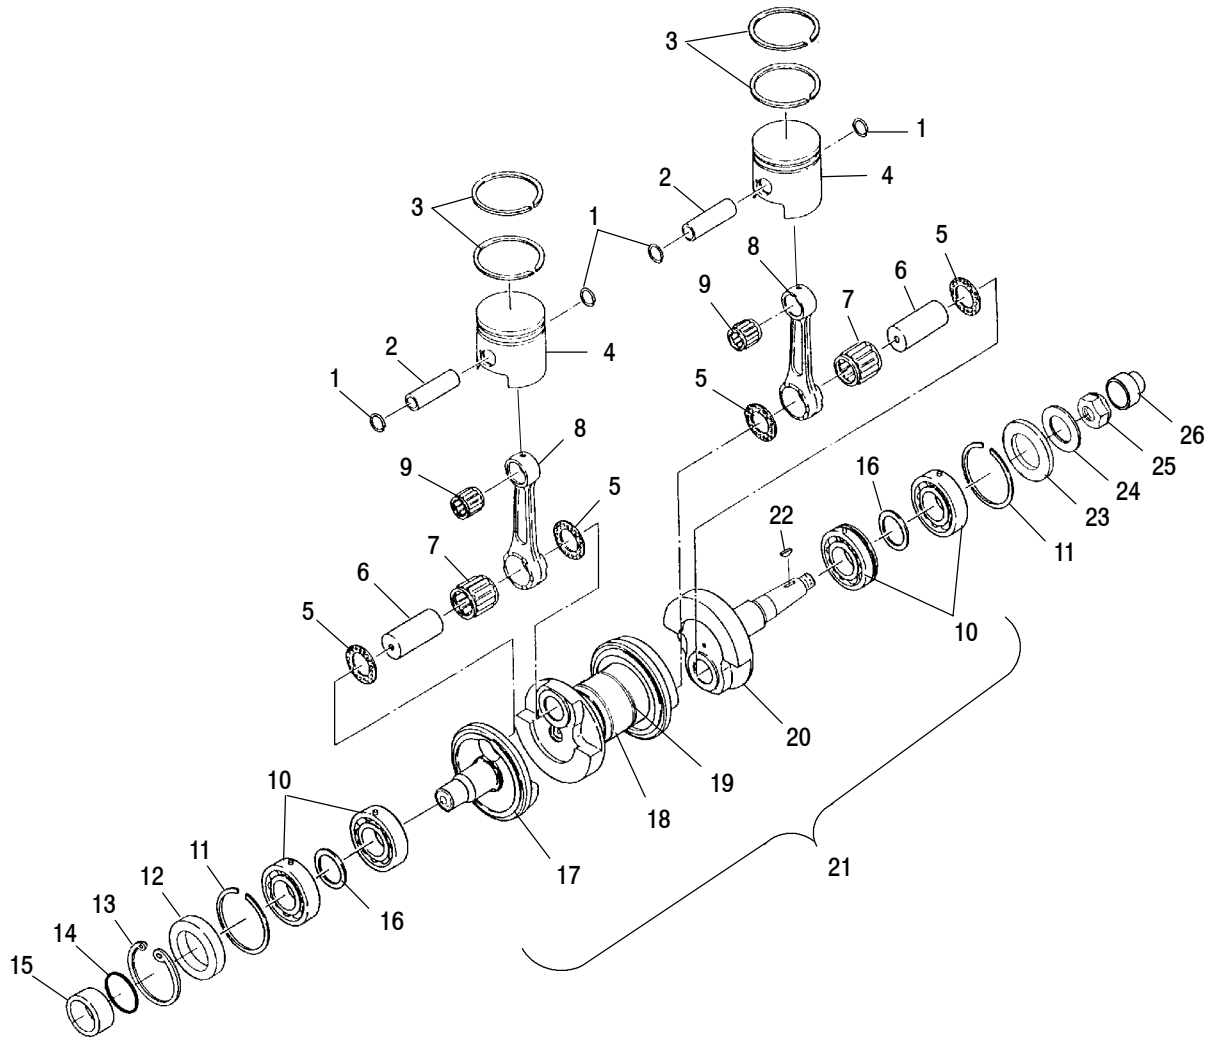

CRANKSHAFT and PISTON

VIRAGE W005197D and INT'L VIRAGE W005197I

Ref.	Part No.	Qty.	Description
1	3022950	4	Circlip, Piston
2	3021091	2	Pin, Piston
3	2200902	1	Kit - Piston Rings (Std.)(2 Rings)
	2200903	1	Kit - Piston Rings (.25mm OS)
	2200904	1	Kit - Piston Rings (.50 mm OS) NOTE: If the number stamped on the head of piston reads ELKO 2102/6 use the above 3 kits.
	2200918	1	Kit - Piston Rings (Std.)(2 Rings)
	2200917	1	Kit - Piston Rings (.25mm OS)
	2200916	1	Kit - Piston Rings (.50 mm OS) NOTE: If the number stamped on the head of piston reads ELKO 2194a use the above 3 kits.
4	2201626	1	Kit - Piston Asm. (Std.)(Incl.1,2,3)
	2201627	1	Kit - Piston Asm. (.25 mm OS)(Incl.1,2,3)
	2201628	1	Kit - Piston Asm. (.50 mm OS)(Incl.1,2,3)
5	-----	4	Washer, Thrust
6	-----	2	Pin, Crankshaft
7	-----	2	Bearing, Connecting Rod
8	2201022	1	Kit - Connecting Rod Assembly (Incl. 5-7)
9	3584001	2	Bearing, Connecting Rod (20 mm)
10	3585503	4	Bearing, Ball

Ref.	Part No.	Qty.	Description
11	7710441	2	Ring, Retaining (72 mm)
12	5411524	1	Seal
13	7710435	1	Ring, Retaining (72 mm)
14	5410613	1	O-Ring
15	5131195	1	Collar, Crankshaft
16	7555905	2	Bushing
17	5131083	1	Crankweb, PTO
18	5131084	2	Crankweb, Center
19	5131086	1	Labyrinth
20	5131085	1	Crankweb, Mag.
21	2201243	1	Kit - Crankshaft, 2 Cylinder (Incl. 10,16-20,22)
22	7721117	1	Key, Woodruff
23	3610044	1	Seal
24	-----	1	Washer (See Magneto Pg. C8, Ref. 7)
25	-----	1	Nut, Pump Drive (See Magneto Pg. C8, Ref. 8)
26	5432576	1	Coupler