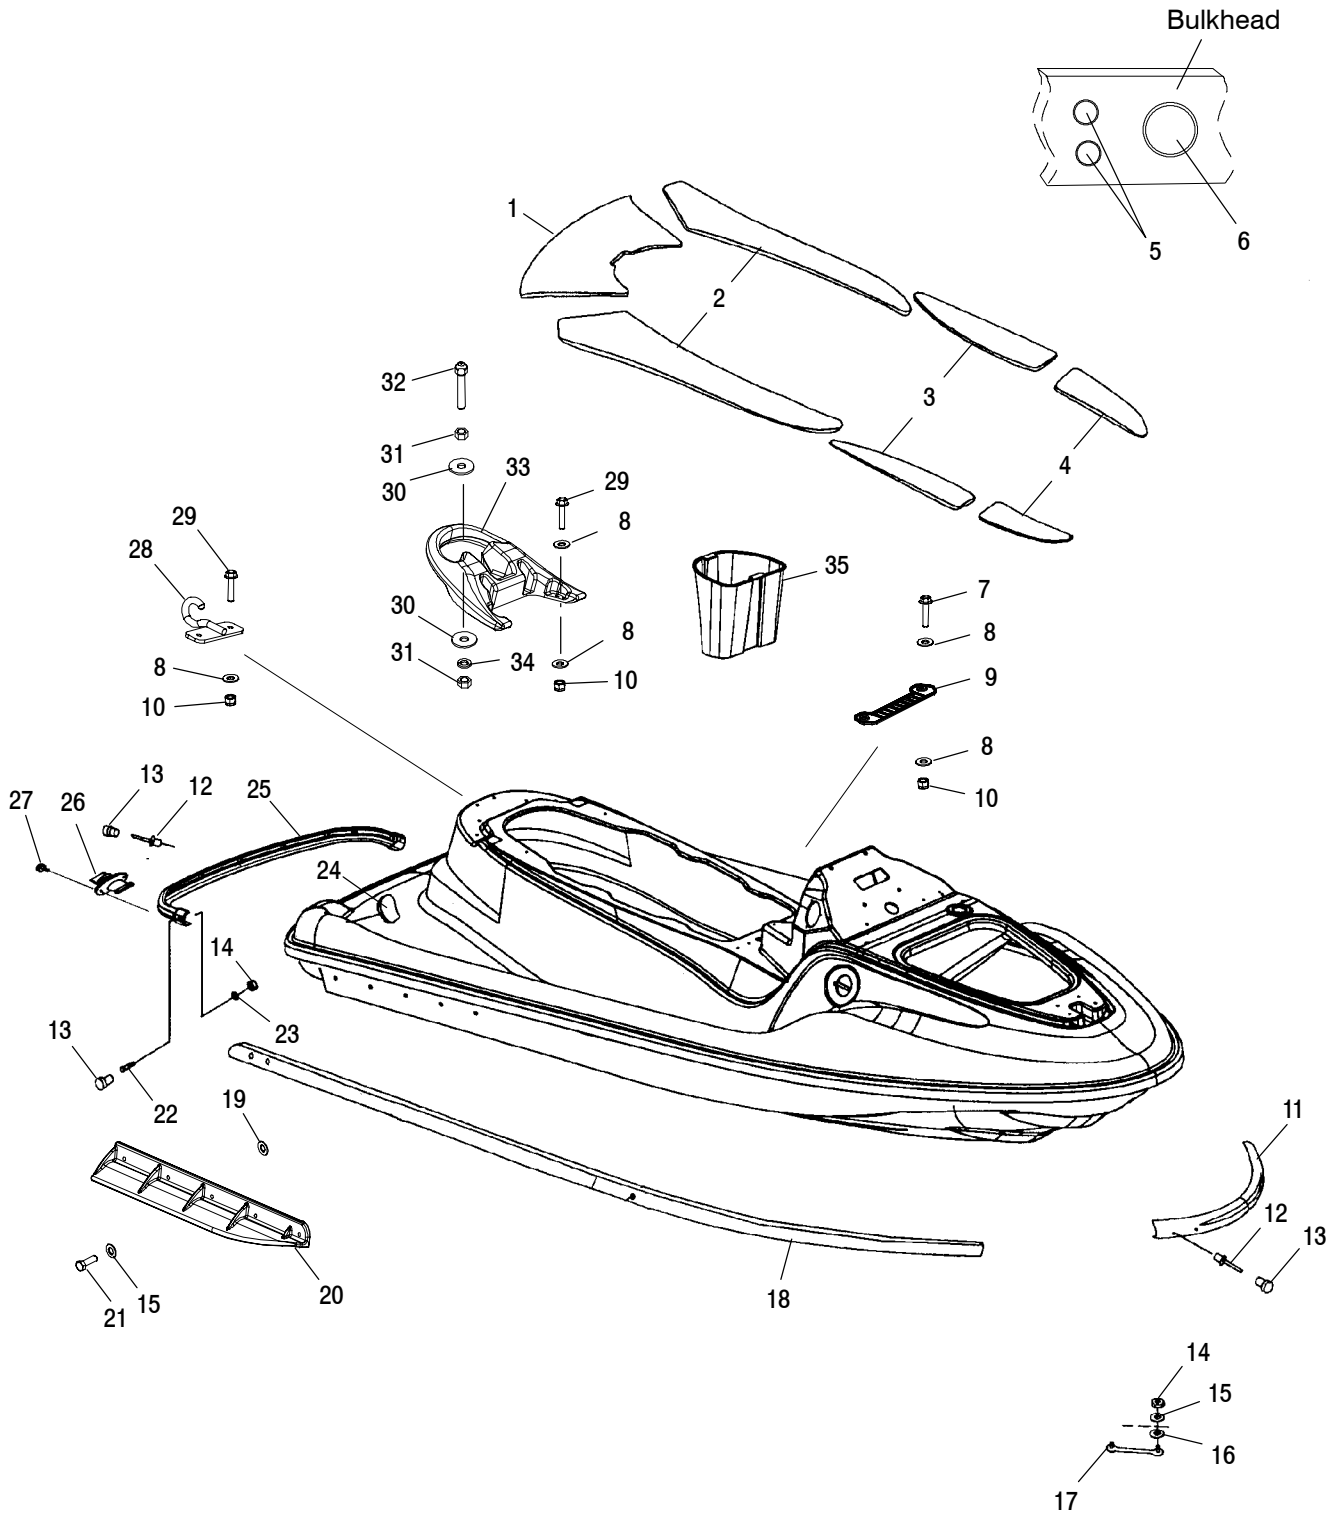

HULL and BODY

VIRAGE W005197D and INT'L VIRAGE W005197I

HULL and BODY

VIRAGE W005197D and INT'L VIRAGE W005197I

Ref.	Part No.	Qty.	Description	Ref.	Part No.	Qty.	Description
1	5811915-070	1	Pad, Boarding Platform	18	5521568-070	1	Rail, Rub, Side, LH
2	5811913-070	1	Pad, Footwell, Rear, LH		5521569-070	1	Rail, Rub, Side, RH
	5811914-070	1	Pad, Footwell, Rear, RH	19	5811440	10	Washer
3	5811911-070	1	Pad, Footwell, Center, LH	20	5432272-070	1	Sponson, LH
	5811912-070	1	Pad, Footwell, Center, RH		5432273-070	1	Sponson, RH
4	5811909-070	1	Pad, Footwell, Front, LH	21	7515198	10	Bolt
	5811910-070	1	Pad, Footwell, Front, RH	22	7517320-070	2	Bolt
5	5411158	2	Grommet	23	7555836	2	Washer
6	5411658	1	Grommet	24	5811918	1	Pad, Heel, LH
7	7516807	2	Screw		5811919	1	Pad, Heel, RH
8	7556094	14	Washer	25	5433531-070	1	Bumper, Rear
9	5433671	1	Plate, Seat Tongue	26	1060125	2	Plug, Bilge
10	7546704	8	Nut	27	7511882	4	Screw
11	5411758-070	1	Bumper, Front	28	2632218	1	Hook, Tow
12	7621511	31	Rivet	29	7517644	6	Screw
13	5431994-070	29	Plug, Bumper, Rear	30	7555846	2	Washer
14	7542133	4	Nut, Nylok	31	7542454	2	Nut
15	7555839	12	Washer	32	5020753	1	Plunger, Latch
16	7555870	2	Washer, Dish, Rubber	33	5433474-070	1	Handle, Grab
17	2670150	1	Strap, Bow	34	7552607	1	Washer, Lock
				35	5433473	1	Bucket, Rear Storage