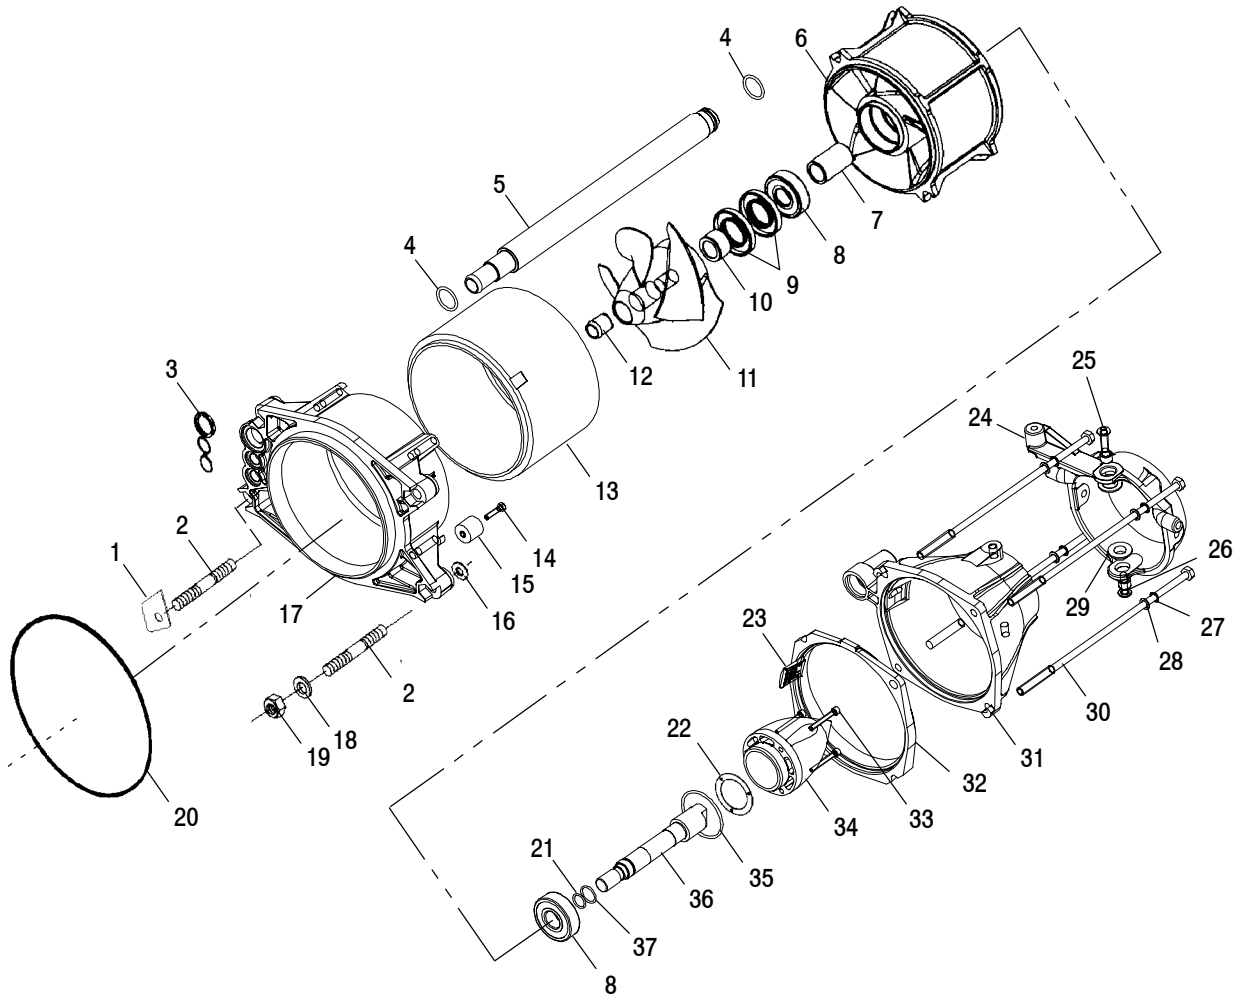

PROPULSION

VIRAGE W005197D and INT'L VIRAGE W005197I

Ref.	Part No.	Qty.	Description
1	5244556	1	Bracket, Steering Cable Nut
2	5132111	4	Stud, Mounting, Pump
3	5411107	1	Seal, Water Pipe
4	5410735	2	O-Ring
5	5432269	1	Pipe, Water, Engine
6	5130983	1	Stator, Pump
7	5010294	1	Spacer, Bearing
8	3514008	2	Bearing
9	3610043	2	Seal, Stator Bearing
10	5010295	1	Spacer, Impeller
11	5132372	1	Impeller
12	5411644	1	Seal, Impeller/Shaft
13	5131196	1	Extension, Pump
14	7522019	1	Screw
15	5630598	1	Anode, Zinc
16	7555941	4	Washer, Pump Stud
17	5131573	1	Housing, Pump
18	7555966	3	Washer, Flat
19	7542455	4	Nut, Nylok

Ref.	Part No.	Qty.	Description
20	5410652	1	O-Ring
21	5410817	1	O-Ring
22	5811984	1	Seal, Tailcone
23	5431523	1	Screen, Engine Inlet
24	5130999	1	Nozzle, Steering
25	7515366	2	Screw
26	5130938	2	Collar
27	7552610	4	Washer, Lock
28	7555835	4	Washer, Flat
29	5431518	2	Bearing, Steering Nozzle
30	7515389	4	Bolt
31	5131569	1	Nozzle, Stationary
32	5432841	1	Wedge, Pump
33	7512064	3	Screw
34	5431519	1	Cone, Pump
35	5410819	1	O-Ring
36	5020697	1	Shaft, Stub
37	5410818	1	O-Ring