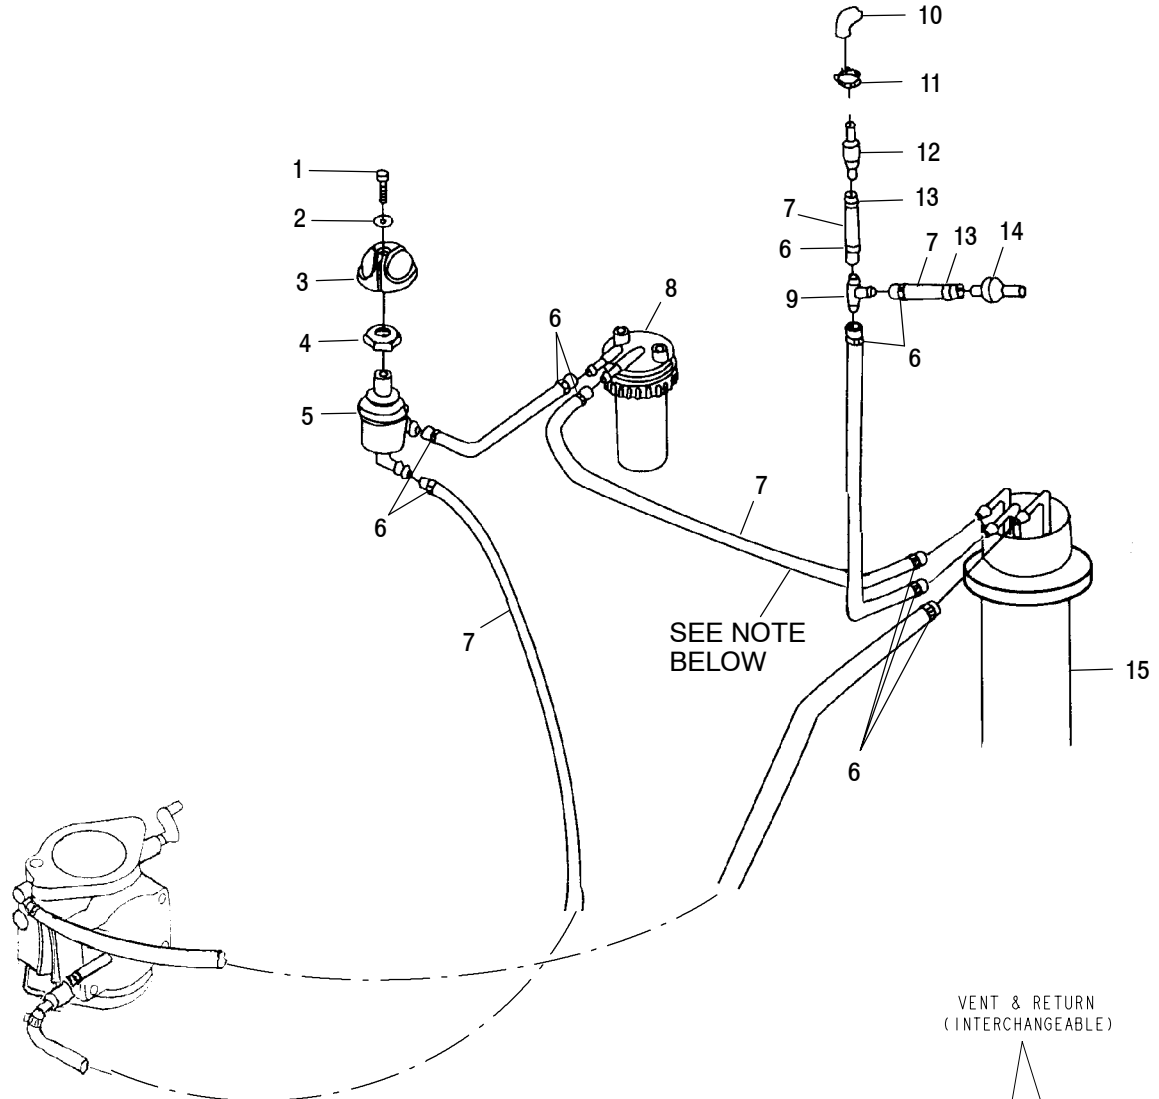

FUEL TANK

VIRAGE W005197D and INT'L VIRAGE W005197I

Ref.	Part No.	Qty.	Description
1	5244279	6	Bracket, Strap
2	7552610	8	Washer, Lock
3	7515361	8	Screw
4	5243775	9	Hook, Strap, Narrow
5	5430621	3	Strap, Rubber
6	-----	1	Tank, Oil (See Oil Tank Pg. A14, Ref. 19)
7	5243776	3	Hook, Strap
8	5410424	3	Strap, Battery Holddown
9	2520177	1	Cap, Fuel, Ratchet
10	7080710	1	Chain, Bead, Cap Retainer
11	7511873	1	Screw
12	7080442	2	Coupling, End, Fuel Cap Chain
13	5433553	1	Inlet, Fuel

FUEL SYSTEM

VIRAGE W005197D and INT'L VIRAGE W005197I

SEE NOTE BELOW

NOTE: Fuel line from fuel/water separator connects to fuel sender fitting marked "ON."

Ref.	Part No.	Qty.	Description
1	7516302	1	Screw
2	7555840	1	Washer, Flat
3	5432836-070	1	Knob, Fuel Valve, Black
4	5431451	1	Nut, Fuel Valve
5	7052159	1	Valve, Fuel
6	7080476	12	Clamp, Hose
7	8450046-1525	AR	Line, Fuel
8	-----	1	Separator, Fuel/Water (See Fuel/Water Separator Pg. C10, Ref. 5)