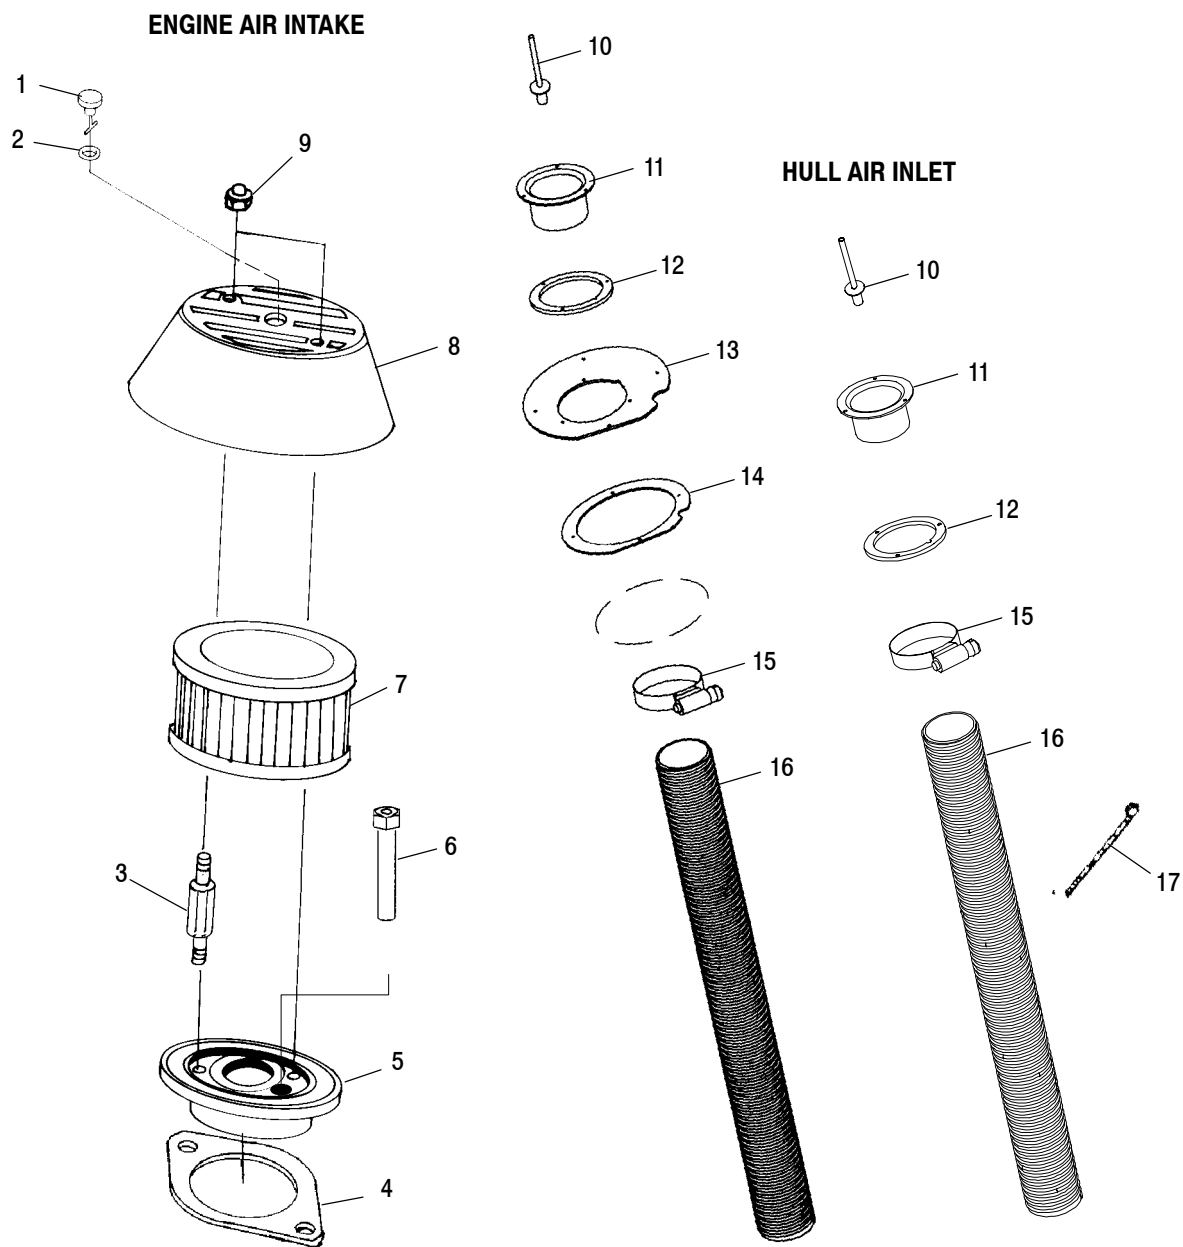

ENGINE AIR INTAKE/HULL AIR INLET

VIRAGE W005197D and INT'L VIRAGE W005197I

Ref.	Part No.	Qty.	Description
1	5432138-070	1	Plug, Intake Silencer
2	5410589	1	O-Ring
3	5132353	2	Stud
4	5830062	1	Gasket
5	5631070	1	Base, Intake
6	7517799	2	Screw
7	2520185	1	Filter, Intake
8	5432464-070	1	Cover, Intake
9	7546708	2	Nut

Ref.	Part No.	Qty.	Description
10	7661042	10	Rivet
11	5433220	2	Flange, Air Inlet
12	5411545	2	Gasket
13	5812108	1	Panel
14	5411958	1	Gasket
15	7080439	2	Clamp
16	5433082	2	Duct, Air Inlet
17	7080492	5	Cable Tie