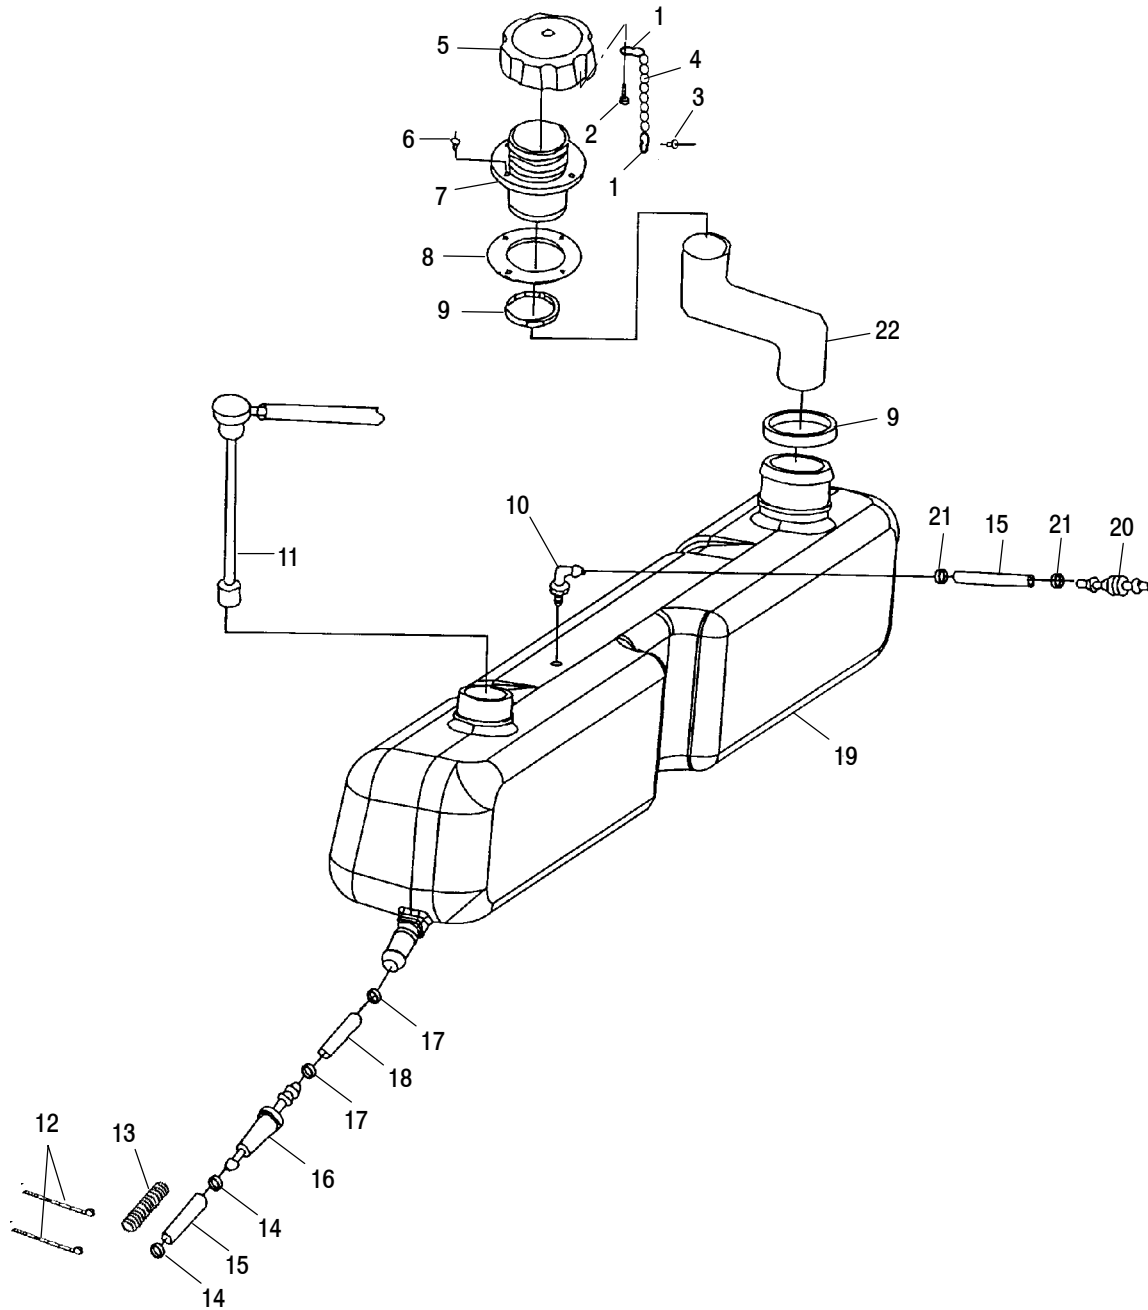

OIL TANK

VIRAGE W005197D and INT'L VIRAGE W005197I

Ref.	Part No.	Qty.	Description
1	7080442	2	Coupling
2	7517241	1	Screw
3	7621229	1	Rivet
4	7080710	1	Chain
5	5432843	1	Cap, Oil Tank
6	7661038	4	Rivet
7	5433601	1	Inlet, Oil
8	5811554	1	Gasket, Oil Inlet
9	7080481	2	Clamp, Hose
10	7052130	1	Elbow, 90 Degree
11	2410131	1	Sender, Oil Level

Ref.	Part No.	Qty.	Description
12	7080138	2	Cable Tie
13	4010051-30	1	Conduit
14	7080307	2	Clamp, Hose
15	8450003-1525	AR	Line, Fuel
16	2530015	1	Filter, Oil
17	7080474	2	Clamp, Hose
18	8450059-150	AR	Line, Fuel
19	5433083	1	Tank, Oil
20	7052118	1	Valve, Check, Vacuum
21	7080483	2	Cable Tie
22	5411756	1	Hose, Oil Fill