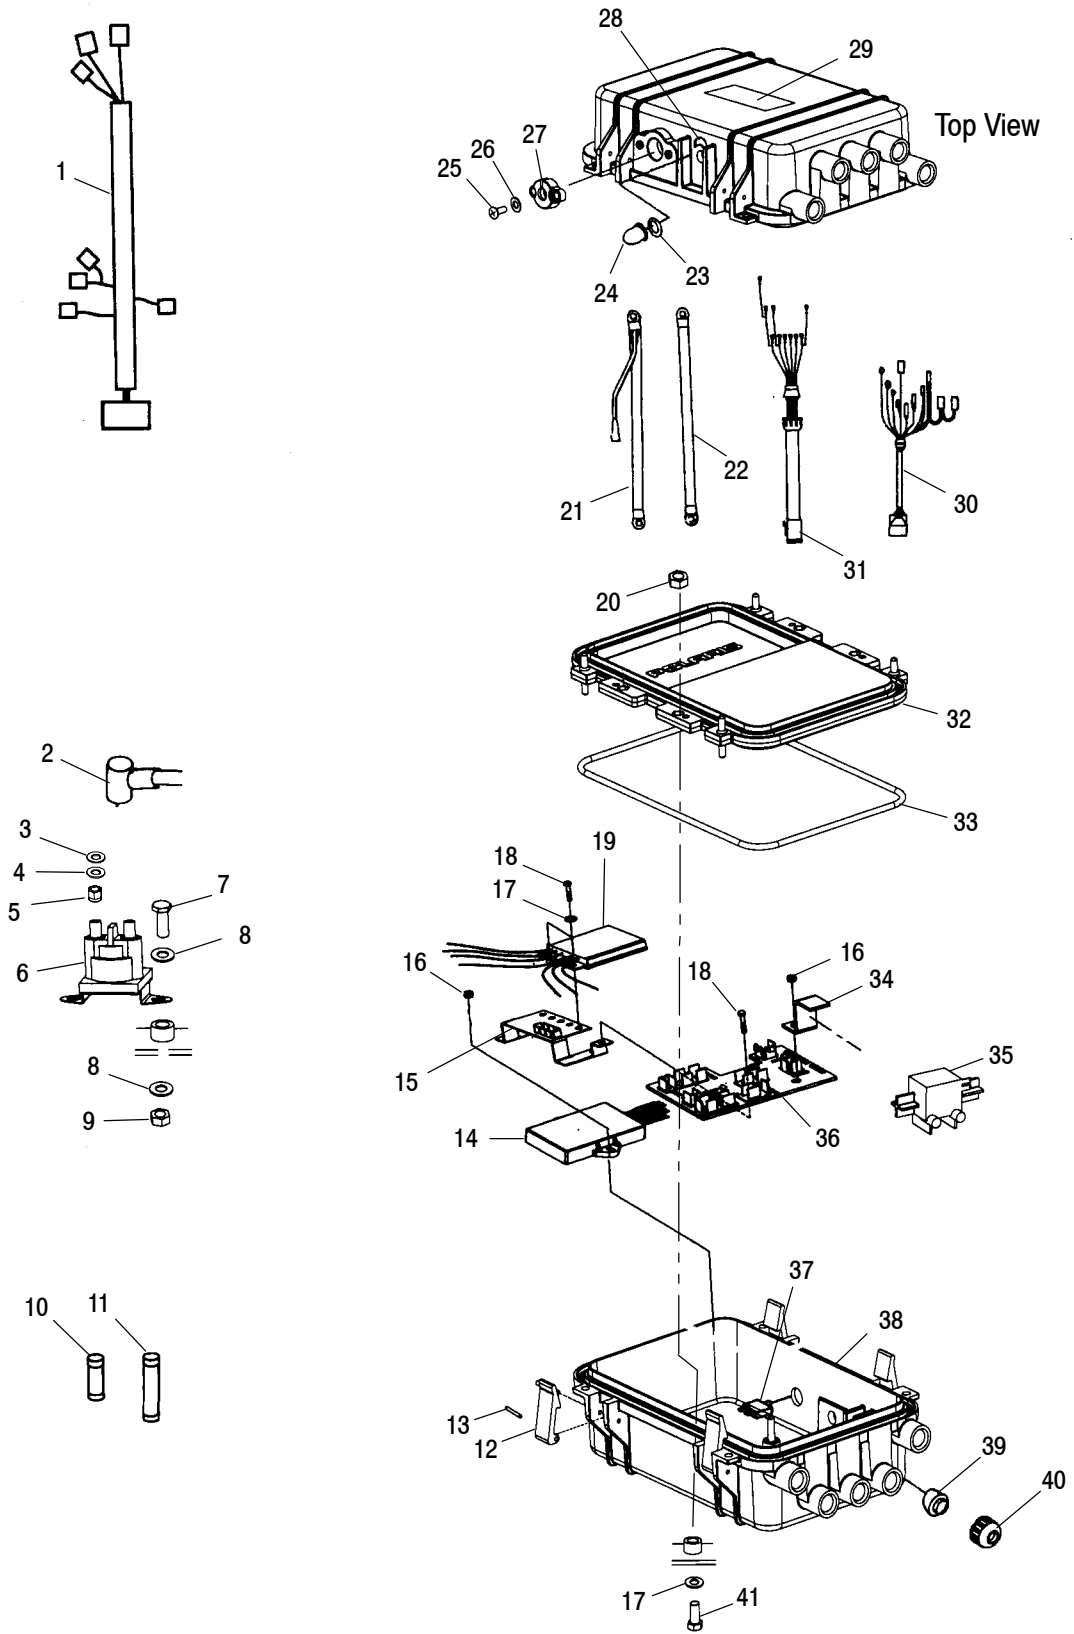

ELECTRICAL BOX

VIRAGE W005197D and INT'L VIRAGE W005197I

ELECTRICAL BOX
VIRAGE W005197D and INT'L VIRAGE W005197I

Ref.	Part No.	Qty.	Description
1	2460898	1	Harness, Main Wire
2	5410346	4	Insulator
3	7546705	2	Nut
4	7552613	2	Washer, Lock
5	7555882	2	Washer
6	-----	1	Solenoid, Starter (See Magneto Pg. C8, Ref. 10)
7	7517671	2	Screw
8	7555839	4	Washer
9	7546704	2	Nut
10	4060161	1	Fuse, 3 Amp
11	4060111	1	Fuse, 1/4 Amp
12	5432503	4	Latch
13	5333544	4	Pin, Latch
14	-----	1	Controller, Ignition (See Magneto Pg. C8, Ref. 9)
15	5244335	1	Strap, Grounding
16	7547061	3	Nut
17	7555837	7	Washer
18	7512042	3	Screw
19	4010304	1	Regulator, 1 Button
20	7547059	4	Nut
21	4010238	1	Cable, Battery/Solenoid

Ref.	Part No.	Qty.	Description
22	4010237	1	Cable, Solenoid/Starter
23	5411491	1	O-Ring
24	7080461	1	Boot, Threaded
25	7515113	2	Screw
26	7555836	2	Washer
27	5432574	1	Plate, Stator
28	7077691	1	Decal - "RESET ELEC SYSTEM"
29	7073713	1	Decal - High Voltage Warning
30	2460718	1	Harness, 8 Wire Stator
31	2460826	1	Harness, Pigtail
32	5433119	1	Cover, Electrical Box
33	5432569	1	Seal
34	5244370	1	Bracket, Coil
35	-----	1	Coil, Ignition (See Magneto Pg. C8, Ref. 11)
36	2410201	1	Asm., Terminal Board
37	2434011	1	Breaker, Circuit
38	2632137	1	Asm., Electrical Box, Ignition (Incl. 12,13,32,33)
39	5411235	1	Grommet
40	5432502	1	Cap
41	7517825	4	Screw