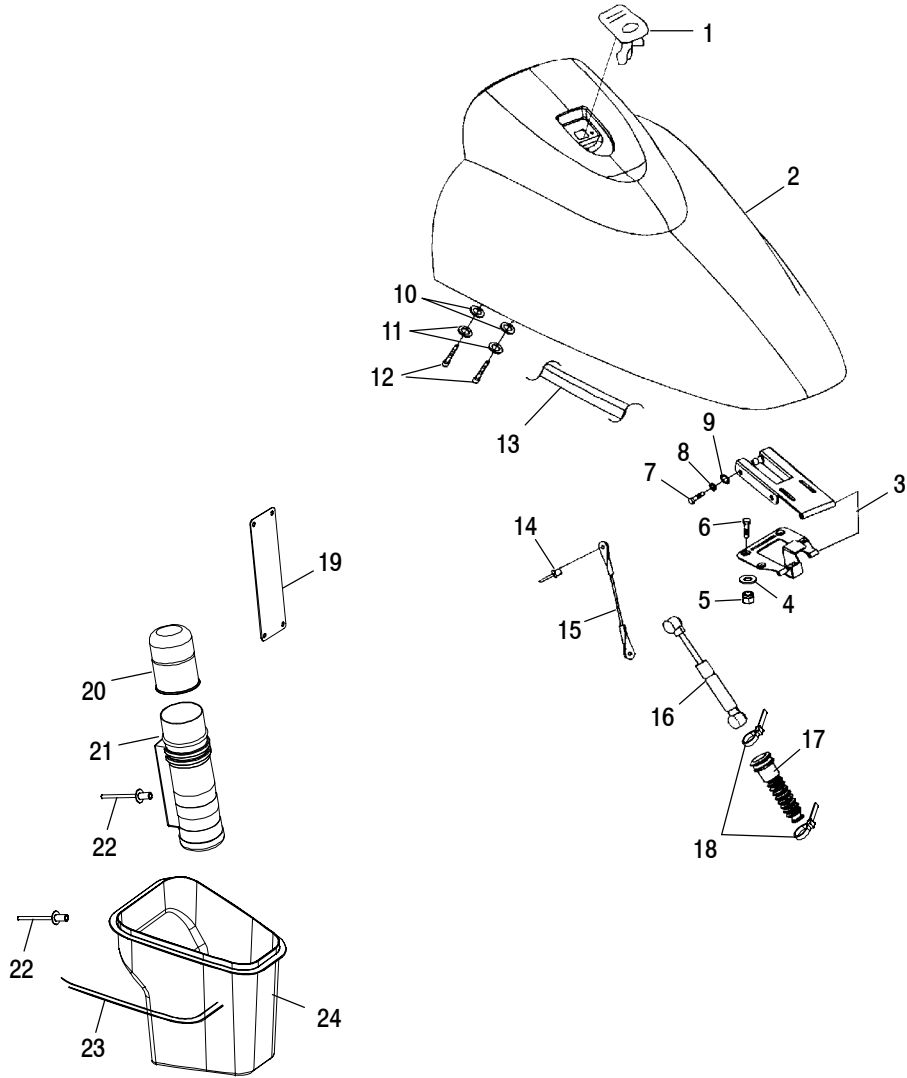

FRONT STORAGE COMPARTMENT VIRAGE W005197D and INT'L VIRAGE W005197I

Ref.	Part No.	Qty.	Description
1	2653012	1	Latch, Door
2	5433710-311	1	Door, Compartment
3	1013282	1	Asm., Door Hinge
4	7555890	5	Washer
5	7546704	5	Nut
6	7517669	5	Screw
7	7516805	4	Screw
8	7552613	4	Washer, Lock
9	7555839	4	Washer
10	7555837	2	Washer
11	7552615	2	Washer, Lock
12	7512045	2	Screw
13	5521565	1	Seal, Door

Ref.	Part No.	Qty.	Description
14	7621235	2	Rivet
15	7080853	1	Cable, Limiter, Hinge
16	7041758	1	Spring, Gas
17	5411559	1	Boot, Gas Spring
18	7080483	2	Cable Tie
19	5211740	1	Plate, Fire Extinguisher
20	5431842	1	Cover, Fire Extinguisher
21	1060114	1	Asm., Fire Extinguisher Container (Incl. 20 and Container)
	5431841	1	Container, Fire Extinguisher
22	7621452	4	Rivet
23	5411865	1	Seal, Bucket, Front
24	5433464	1	Bucket, Front Storage