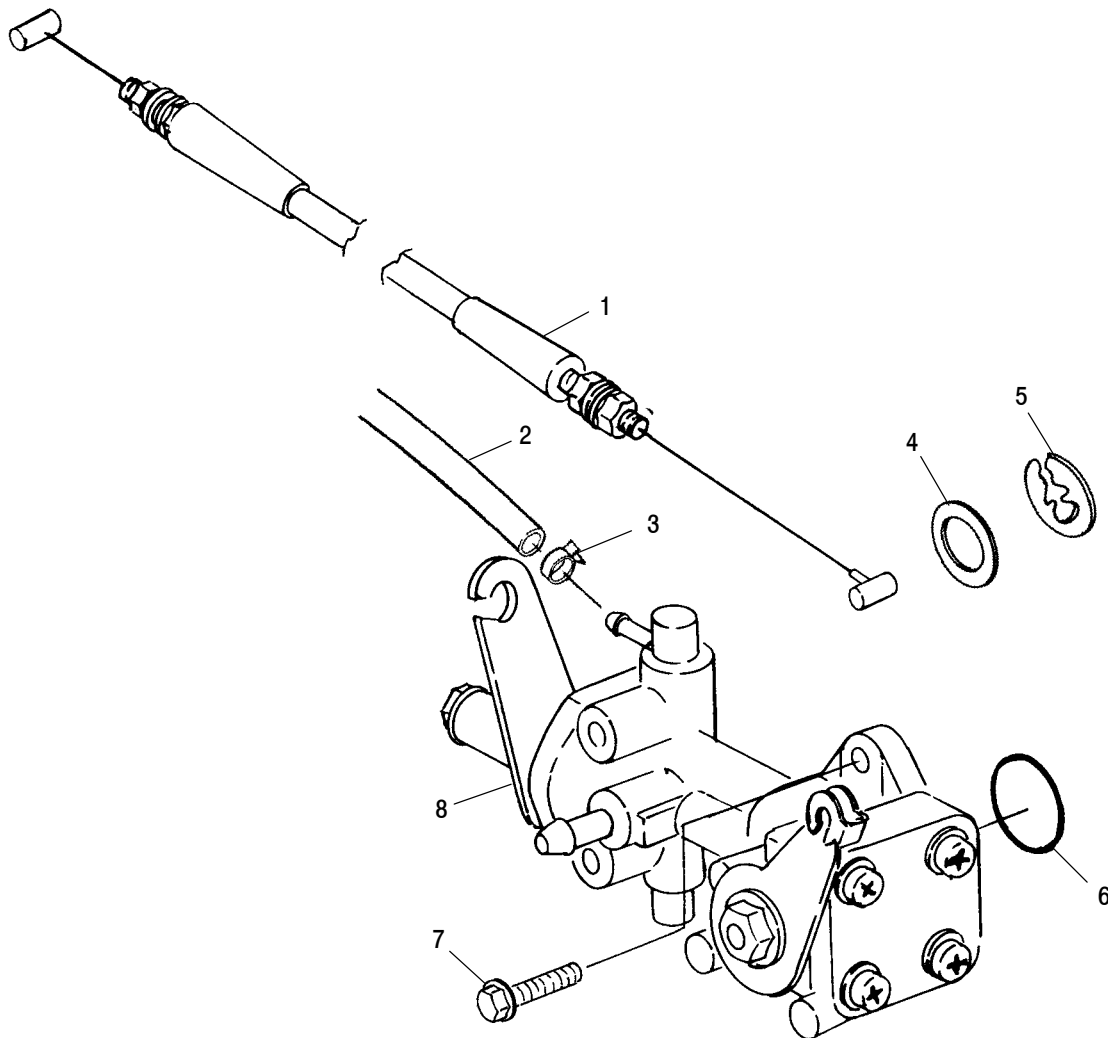

OIL PUMP

VIRAGE W005197D and INT'L VIRAGE W005197I

Ref.	Part No.	Qty.	Description
1	7080679	1	Cable, Oil Pump
2	8450061-54	2	Line, Oil
3	7080603	4	Clamp, 7 mm
4	7555944	1	Washer

Ref.	Part No.	Qty.	Description
5	7710427	1	E-Ring
6	5411293	1	O-Ring
7	7516605	2	Screw
8	2540073	1	Pump, Oil (Incl. 6)

10/99