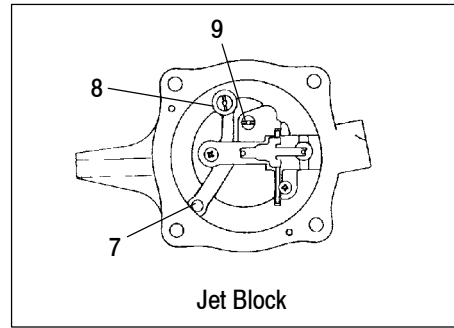

CARBURETOR

VIRAGE W005197D and INT'L VIRAGE W005197I

Ref.	Part No.	Qty.	Description
	1253334	1	Asm., Carburetor
	2200910	1	Kit - Carb Rebuild (Incl. 8,15,21)
1	3050136	4	Screw, Fuel Pump
2	2200687	1	Kit - Fuel Pump Body
3	2200686	1	Kit - Gasket, Fuel Pump
4	5830062	1	Gasket, Carburetor, Upper
5	3050144	2	Screen, Fuel Strainer
6	2200733	1	Kit - Needle Valve
7	3050117	1	Jet, Main, Keihin
8	3050193	1	Jet, Main, Keihin
9	3050133	1	Jet, Pilot, Keihin
10	3050135	8	Screw, Jet Block Cover

Ref.	Part No.	Qty.	Description
11	3050139	2	Cover, Jet Block
12	2200730	1	Kit - Diaphragm, Jet Block
13	3050137	1	Screw, Jet Block
14	3050204	2	Block, Jet
15	3050147	2	O-Ring, Jet Block
16	3050138	2	Collar
17	3050148	4	O-Ring, Valve Seat
18	2200688	2	Kit - Check Valve
19	2200689	2	Kit - Idler Mixture Screw
20	3050140	2	Cap, Limiter
21	5830043	2	Gasket, Lower
22	2200731	1	Kit - Idle Stop Screw