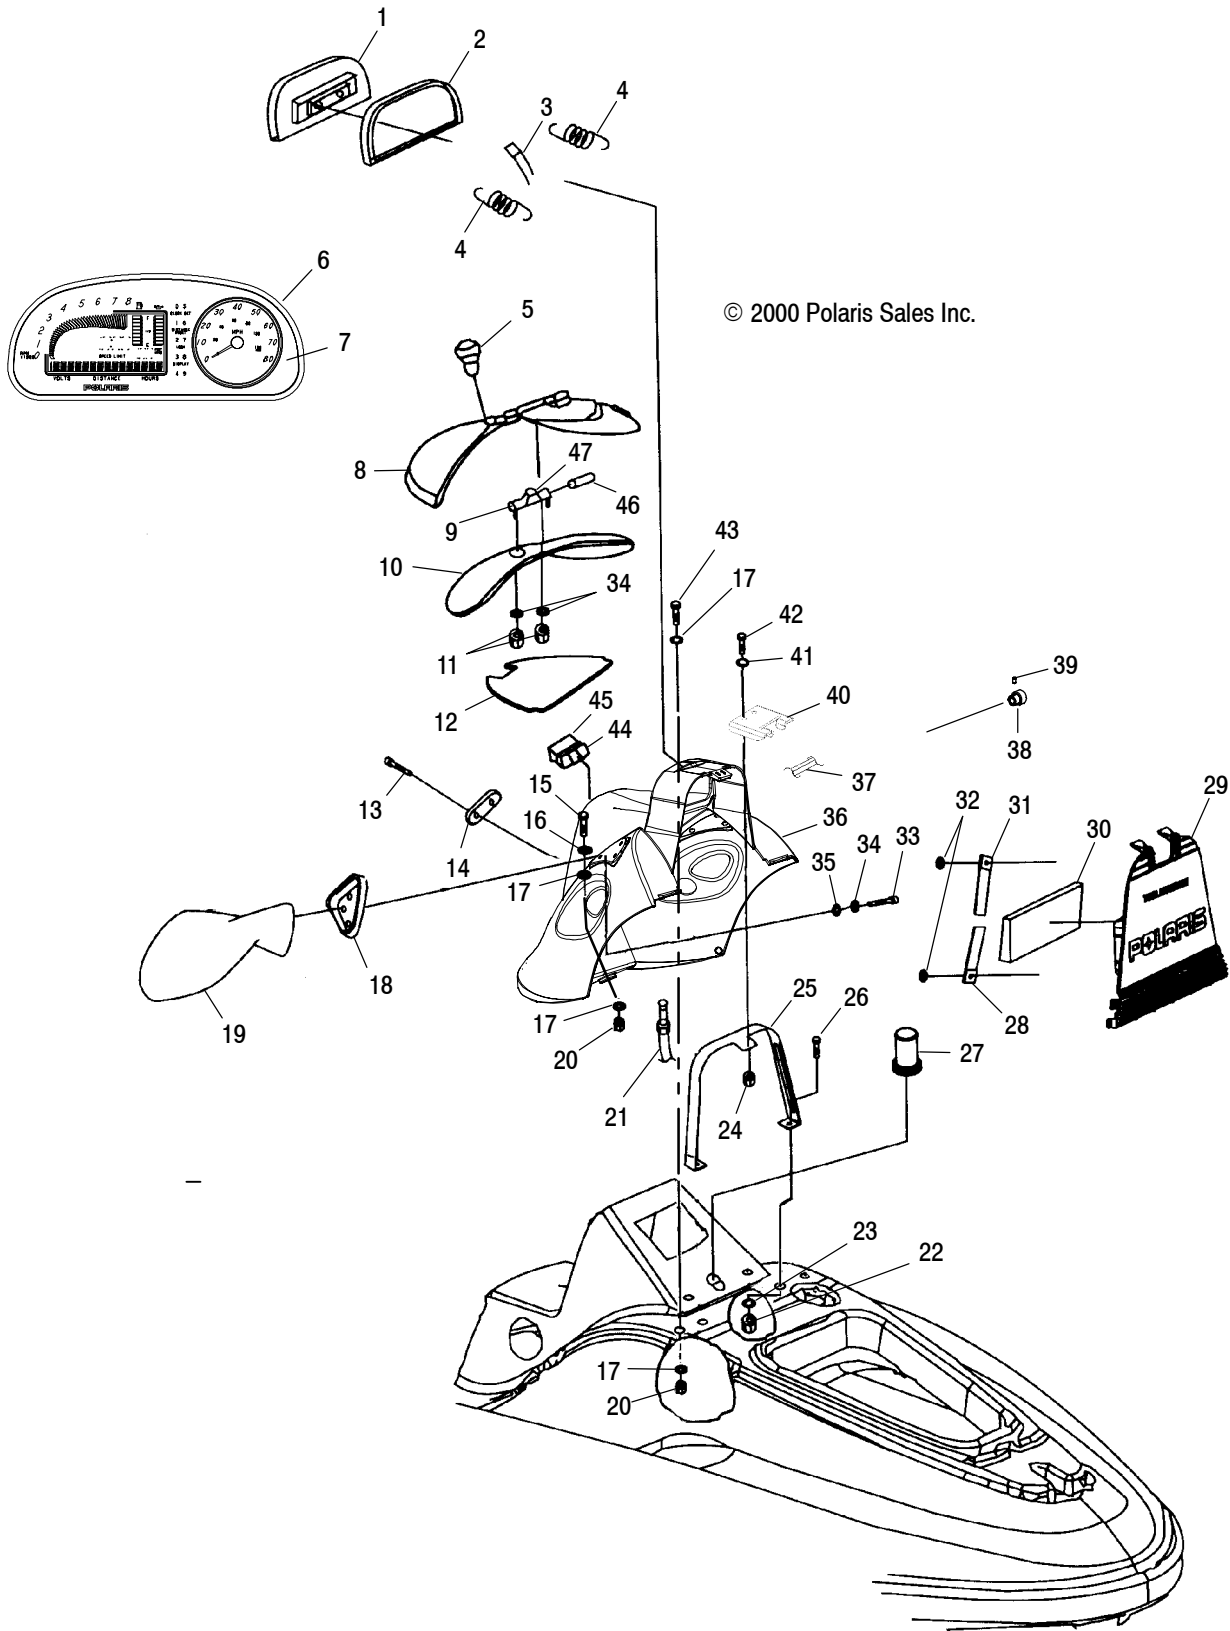

SHROUD

VIRAGE W005197D and INT'L VIRAGE W005197I

SHROUD

VIRAGE W005197D and INT'L VIRAGE W005197I

Ref.	Part No.	Qty.	Description	Ref.	Part No.	Qty.	Description
1	3280339	1	Gauge, MFI, Analog/Digital	24	7541931	2	Nut
2	5411738	1	Gasket, MFI	25	5244673	1	Bracket, Support, Shroud
3	8450070-190	1	Line, Pitot, Formed End	26	7516717	2	Bolt
4	7041931	2	Spring, MFI Mounting	27	5411664	1	Grommet, Deck, Wire Harness
5	2632234	1	Asm., Console Latch	28	2690151	1	Strap, Tool Kit, Lower
6	2201593	1	Kit - MFI Button Replacement	29	5433210-070	1	Cover, Wire, Shroud
7	3280342	1	Bezel, MFI, Overlay	30	-----	1	Kit, Tool (See Tool Kit Pg. C12)
8	5433709-311	1	Lid, Console	31	2690150	1	Strap, Tool Kit, Upper
9	7041754	1	Spring, Torsion, Console	32	7710517	2	Ring, Retaining
10	5521478	1	Seal, Console Lid	33	7516805	6	Screw
11	7546705	2	Nut	34	7552613	8	Washer, Lock
12	5811783	1	Pad, Console	35	7556094	6	Washer
13	7516609	2	Screw	36	5433589-311	1	Shroud, Steering
14	5211865	1	Plate, Hook	37	5812076	1	Bumper, Door/Shroud
15	7517668	4	Screw	38	2080004	1	Knob, Choke
16	7556055	2	Washer, Lock	39	2080005	1	Screw
17	7555874	8	Washer, Flat	40	5244670	1	Plate, Latch, Receiver
18	5411557	1	Gasket, Mirror, LH	41	7555837	2	Washer, Flat
	5411558	1	Gasket, Mirror, RH	42	7517818	2	Screw
19	2631973-070	1	Asm., Mirror, RH (Incl. 18)	43	7512045	2	Screw
	2631972-070	1	Asm., Mirror, LH (Incl. 18)	44	5811552	1	Gasket, Console Hook
20	7546804	4	Nut, Hex	45	5433266	1	Hook, Console
21	7080926	1	Cable, Choke	46	5333698	1	Pin, Hinge
22	7546704	2	Nut, Nylok	47	5433384	1	Hinge, Console
23	7555839	2	Washer