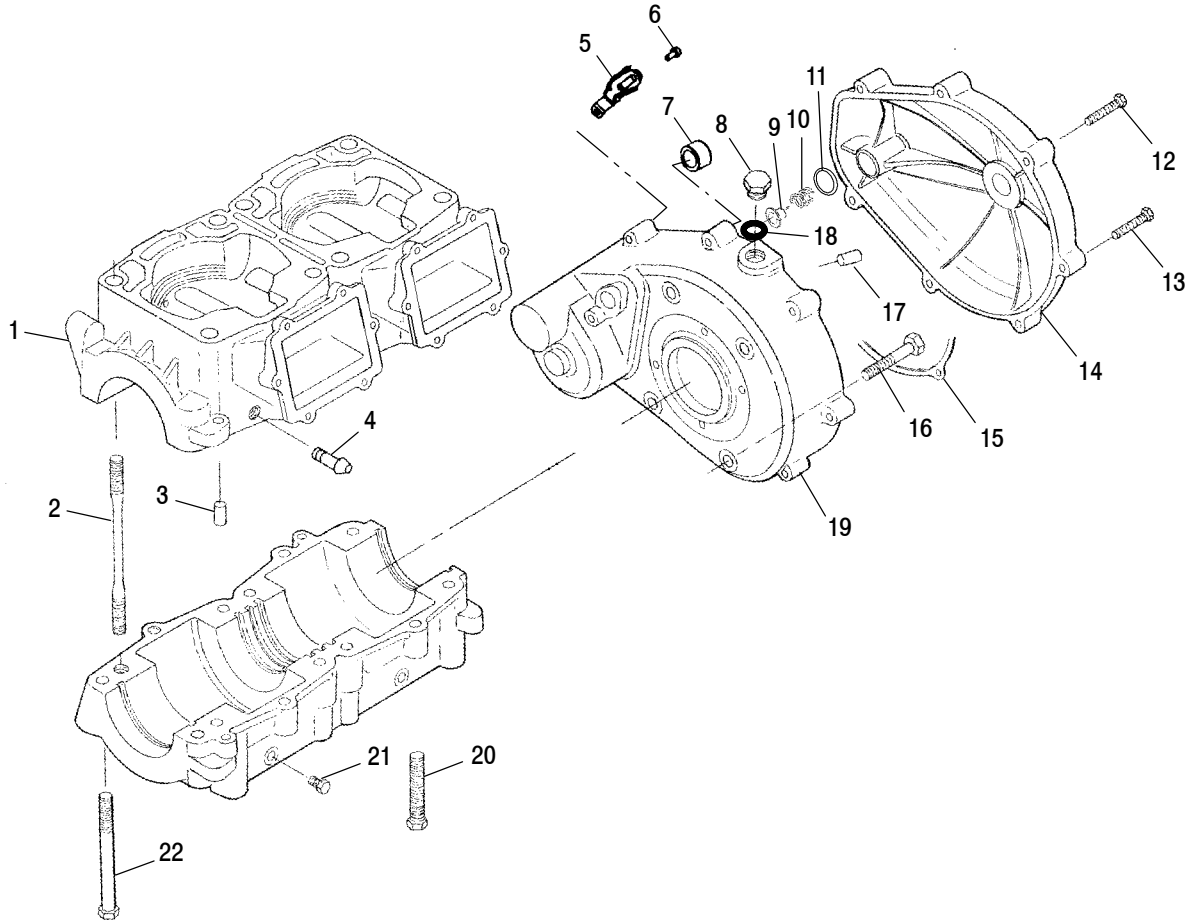

CRANKCASE

VIRAGE W005197D and INT'L VIRAGE W005197I

Ref.	Part No.	Qty.	Description
1	2201619	1	Kit - Asm., Crankcase (Incl. 2-4,20-22)
2	5131677	8	Stud, Cylinder Flange
3	7663001	2	Pin, Dowel
4	7052145	1	Fitting
5	5243231	1	Clamp, Stator Wires
6	7517431	1	Screw
7	3569805	1	Bushing
8	5433130	1	Plug
9	3574214	1	Bushing
10	7041457	1	Spring
11	3569806	1	Bushing

Ref.	Part No.	Qty.	Description
12	7517676	6	Screw
13	7516806	1	Screw
14	1201923	1	Asm., Flywheel Cover (Incl. 11)
15	5811550	1	Gasket, Flywheel Cover
16	7516723	4	Screw
17	7663002	3	Pin, Dowel
18	5411564	1	O-Ring
19	1201938	1	Asm., Flywheel Housing (Incl. 7,17)
20	7517628	4	Screw
21	7051529	2	Plug
22	7516913	2	Screw