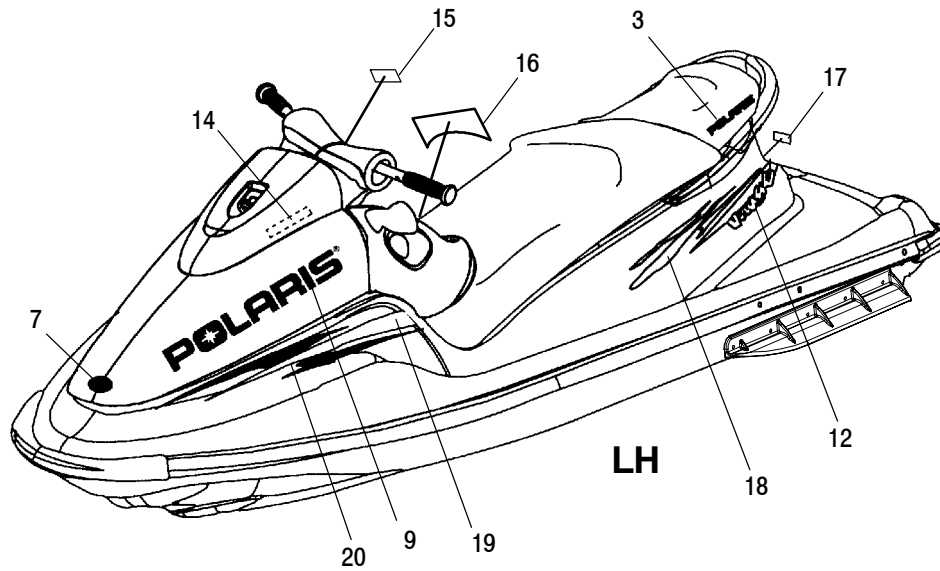

DECALS

VIRAGE W005197D and INT'L VIRAGE W005197I

Ref.	Part No.	Qty.	Description
	2201689	1	Kit - Decals (Incl. All Except Seat Decals)
	2200891	1	Kit - Vinyl Decal Application (For Seat Decals)
1	7078583	1	Decal - Warning, Rear
2	7077812	1	Decal - Coast Guard, Exemption
3	7078582	2	Decal - "POLARIS", Seat
4	7078884	1	Decal - Planet Sound Reduction
5	7077479	1	Decal - Fuel, Off/On
6	7078260	1	Decal - Fire Extinguisher
7	7077777	1	Decal - Star Emblem
8	7078564	1	Decal - Front, RH

Ref.	Part No.	Qty.	Description
9	7078570	2	Decal - "POLARIS"
10	7077768	1	Decal - Refueling Warning
11	7078566	1	Decal - Sidewall, RH
12	7078567	2	Decal - "Virage"
13	7078576	1	Decal - NMMA, 3 Passenger
14	7077766	1	Decal - MFI
15	7079001	1	Decal - Warning, Reverse System
16	7078702	1	Decal - Reverse
17	7073865	1	Decal - Caution, Capsize
18	7078565	1	Decal - Sidewall, LH
19	7078311	1	Decal - Warning, Seat/Engine
20	7078563	1	Decal - Front, LH