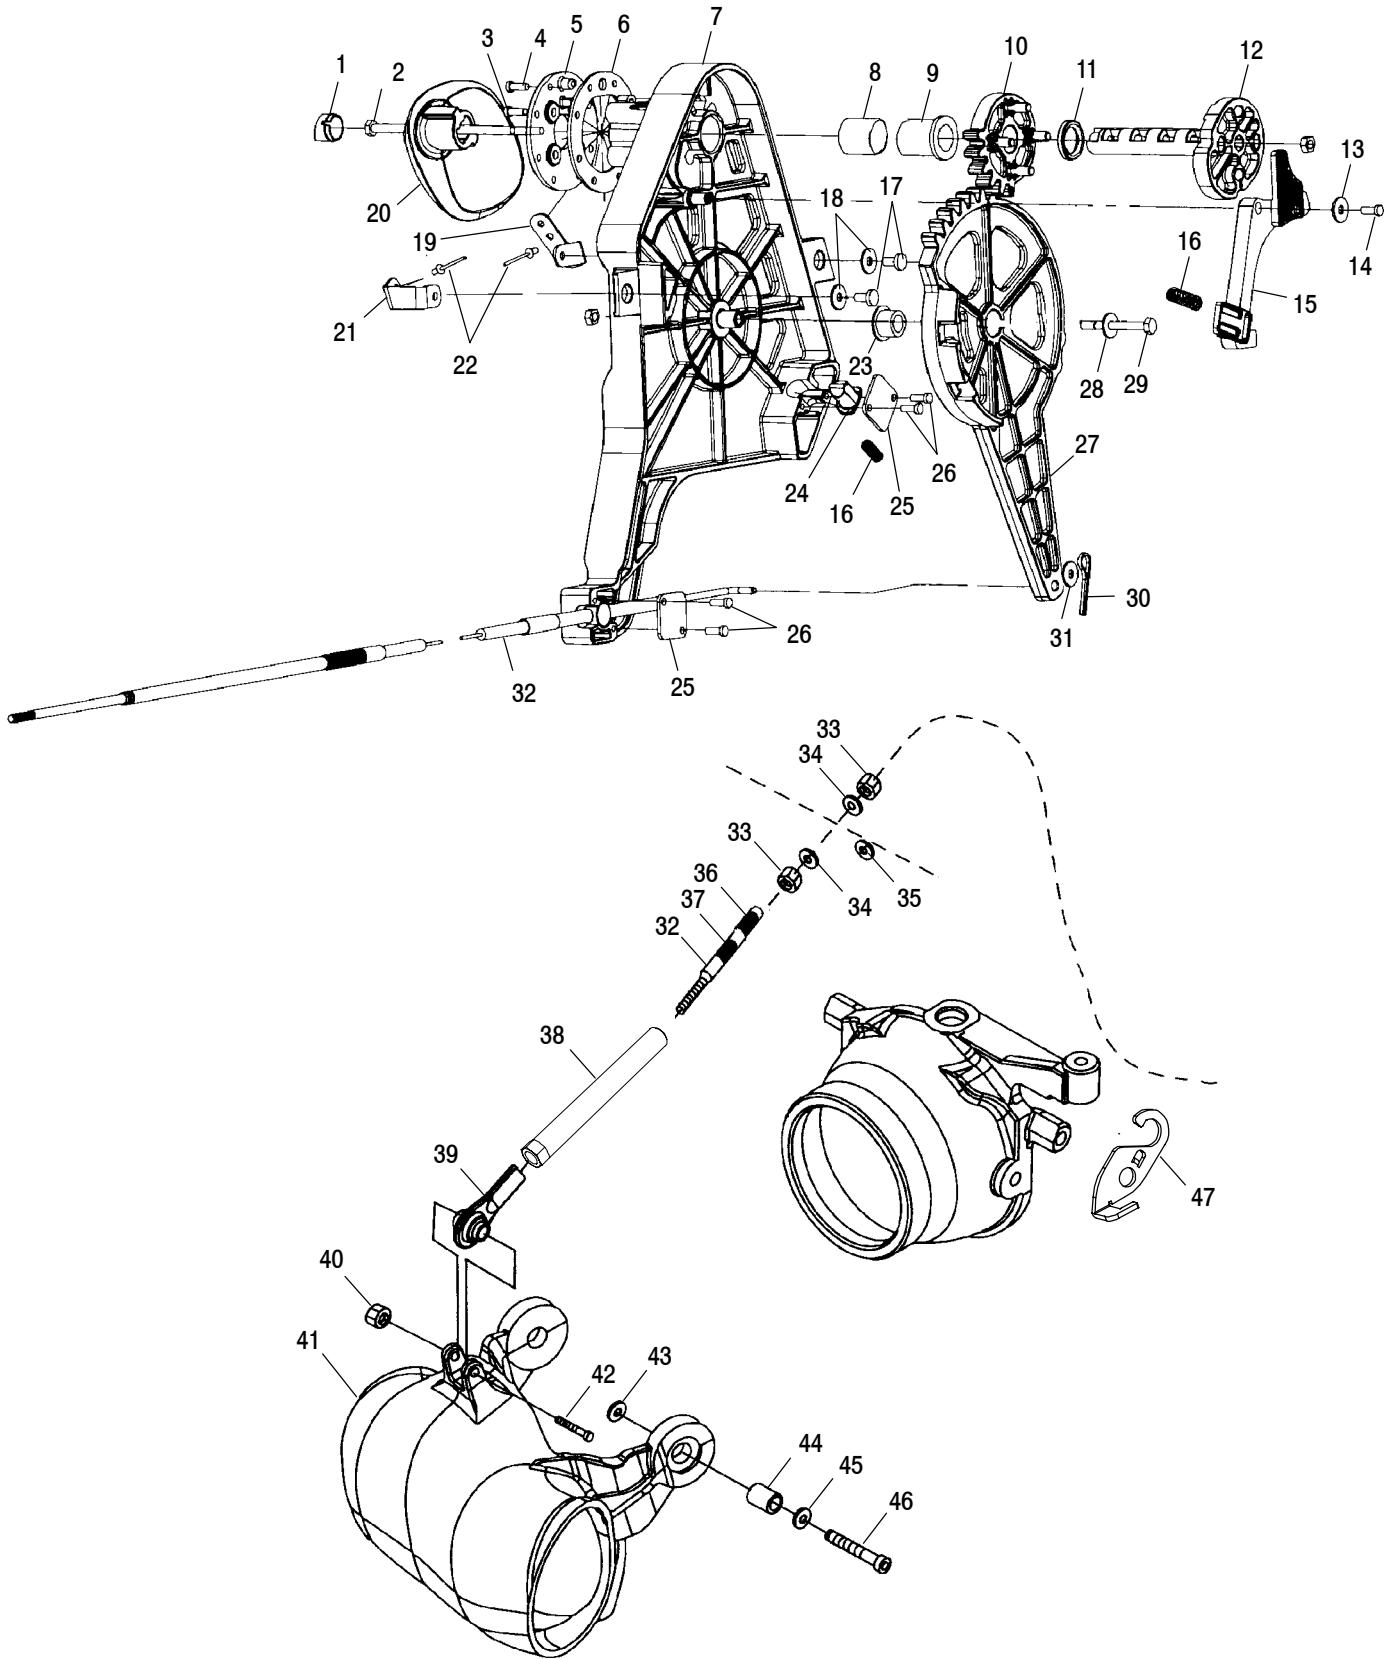

REVERSE
VIRAGE W005197D and INT'L VIRAGE W005197I

REVERSE

VIRAGE W005197D and INT'L VIRAGE W005197I

Ref.	Part No.	Qty.	Description	Ref.	Part No.	Qty.	Description
1	5433677-070	1	Cap	25	5240257	2	Plate, Cable
2	7516816	1	Screw	26	7512049	4	Screw
3	7517669	4	Screw	27	5433954	1	Arm, Reverse
4	7661040	8	Rivet	28	7555952	1	Washer
5	5433646	1	Flange	29	7516806	1	Screw
6	5811982	1	Gasket	30	7661010	1	Pin, Cotter
7	5433643	1	Plate, Base	31	7555837	1	Washer
8	5433911	1	Bushing	32	7080899	1	Cable, Reverse
9	5433910	1	Bushing	33	7542528	2	Nut
10	5433645	1	Pinion	34	1860103	2	Washer
11	5433674	1	Bushing	35	7571625	1	Washer
12	5433675	1	Shaft, Cam	36	5411818	1	Seal, Rod
13	7555839	1	Washer	37	5411819	1	Seal, Rod
14	7517331	1	Screw	38	7080950	1	Tube, Guide, Reverse
15	5433872	1	Reverse, Lock	39	7061062	1	Rod End
16	7041888	2	Spring	40	7542133	1	Nut, Nylok
17	7517717	2	Screw	41	5631036	1	Gate, Reverse, Directional
18	7556094	2	Washer	42	7517749	1	Screw
19	5244288	1	Bracket, Reverse Plate, Forward	43	7555866	2	Washer
20	5433605-070	1	Handle, Reverse	44	5020683	2	Collar
21	5244289	1	Bracket, Reverse Plate, Rear	45	7555874	2	Washer
22	7661041	4	Rivet	46	7515368	2	Screw
23	5433647	1	Bushing	47	5244902	1	Bracket, Reverse Stop
24	5433673	1	Plunger				

3/00