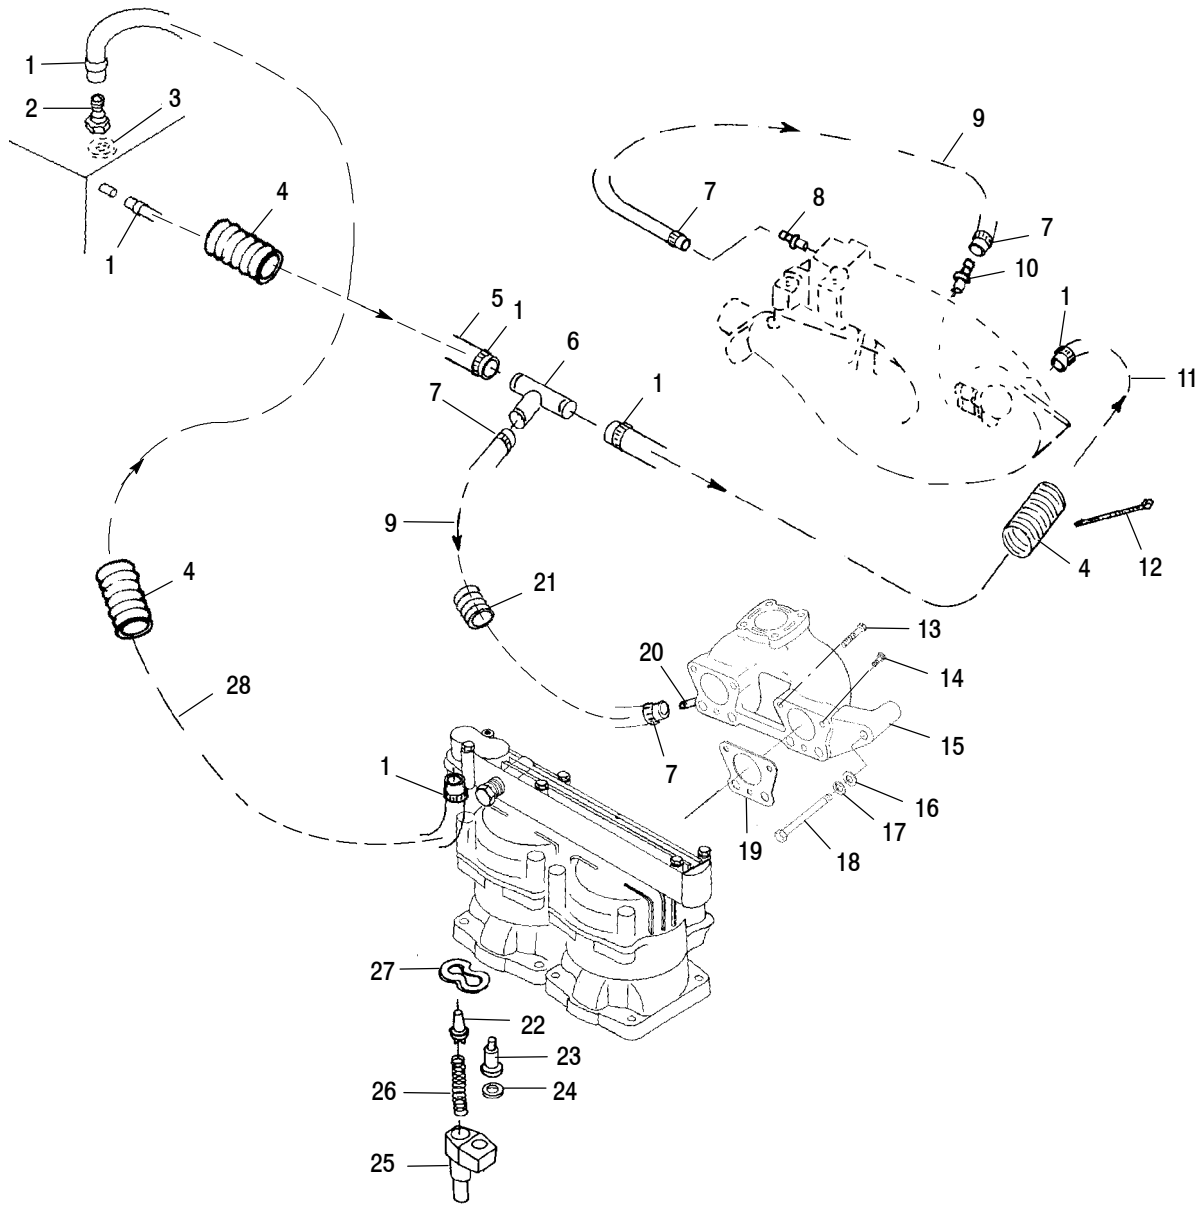

COOLING SYSTEM

VIRAGE W005197D and INT'L VIRAGE W005197I

Ref.	Part No.	Qty.	Description
1	7080475	6	Clamp, Hose
2	5431444	1	Fitting, Thru-Hull
3	5811317	1	Gasket
4	5521287-63	4	Conduit, Flex
5	5411049	1	Hose, Outlet, Pump
6	5431784	1	Fitting, Tee
7	7080476	4	Clamp, Hose
8	7052128	1	Fitting, Screen, Exhaust
9	8450054-100	1	Hose, Water
10	5020747	1	Fitting, Injector, Exhaust
11	5411050	1	Hose, Inlet
12	7080138	10	Cable Tie
13	7516727	2	Screw
14	7516725	4	Screw

Ref.	Part No.	Qty.	Description
15	1260694	1	Asm., Exhaust Manifold
16	7555856	1	Washer, Flat
17	7552611	1	Washer, Lock
18	7517004	1	Screw
19	5811045	2	Gasket, Exhaust
20	5020746	1	Fitting, Drain Exhaust
21	5521398-13	1	Conduit, Flex
22	5432799	1	Valve, Pop-Off
23	7051008	1	Thermostat, 143 Degrees F.
24	5410781	1	Gasket, Thermostat
25	5131008	1	Cover, Thermostat, Machined
26	7041310	1	Spring, Compression
27	5410860	1	Seal, Thermostat Housing
28	5411479	1	Hose, Water Out