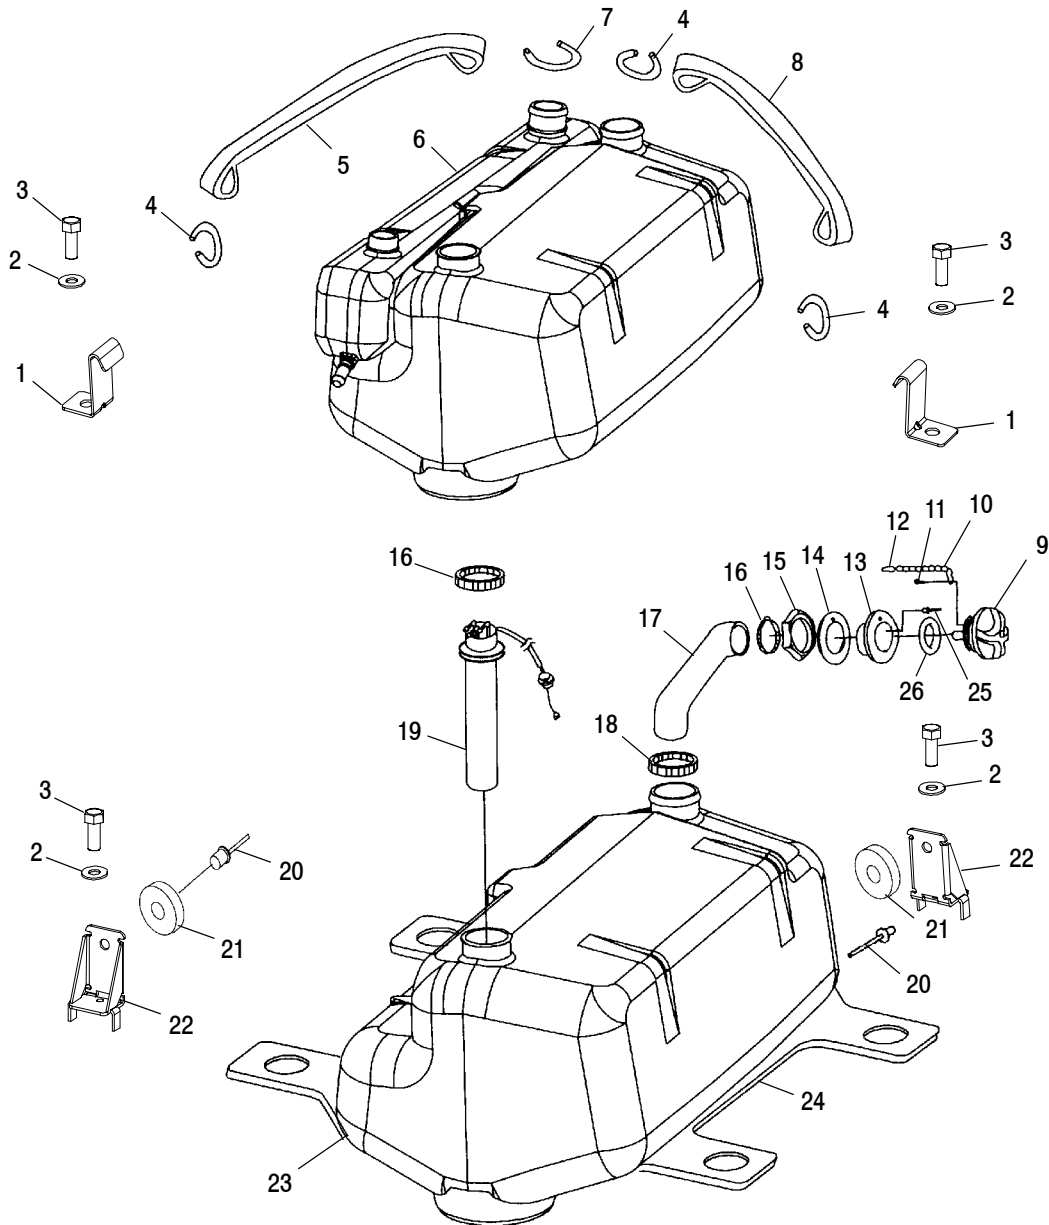

FUEL TANK

VIRAGE W005197D and INT'L VIRAGE W005197I

Ref.	Part No.	Qty.	Description
1	5244279	6	Bracket, Strap
2	7552610	8	Washer, Lock
3	7515361	8	Screw
4	5243775	9	Hook, Strap, Narrow
5	5430621	3	Strap, Rubber
6	-----	1	Tank, Oil (See Oil Tank Pg. A14, Ref. 19)
7	5243776	3	Hook, Strap
8	5410424	3	Strap, Battery Holddown
9	2520177	1	Cap, Fuel, Ratchet
10	7080710	1	Chain, Bead, Cap Retainer
11	7511873	1	Screw
12	7080442	2	Coupling, End, Fuel Cap Chain
13	5433553	1	Inlet, Fuel

Ref.	Part No.	Qty.	Description
14	5811492	1	Seal, Fuel Inlet
15	5433621	1	Nut, Fuel Inlet
16	7080766	2	Clamp, Hose
17	5411757	1	Hose, Fuel Fill
18	7080451	1	Clamp
19	2410124	1	Asm., Fuel Sender
20	7661040	2	Rivet
21	5812093	2	Pad, Fuel Tank Stop
22	5244758	2	Bracket, Fuel Tank Stop
23	5433018	1	Tank, Fuel
24	5812135	1	Pad, Fuel Tank
25	7621229	1	Rivet
26	5411305	1	Seal, Fuel Cap