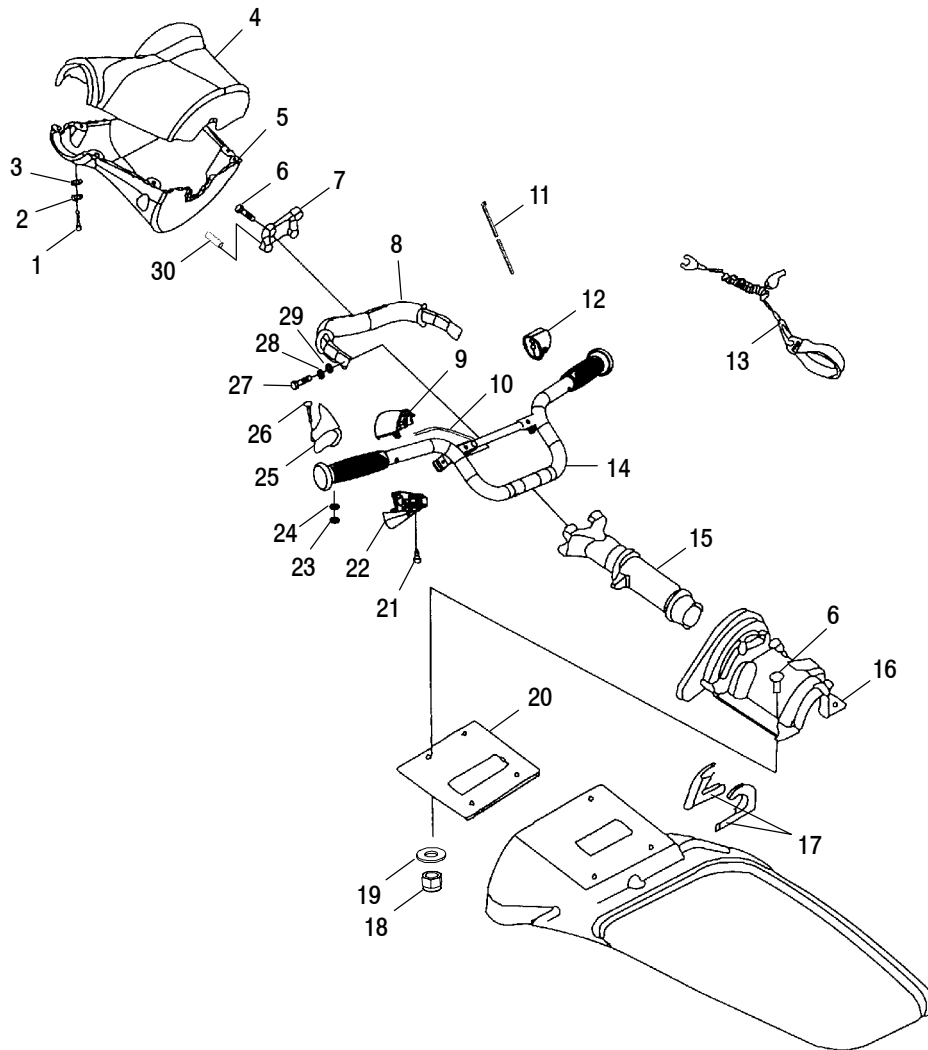

STEERING

VIRAGE W005197D and INT'L VIRAGE W005197I

Ref.	Part No.	Qty.	Description
1	7517717	6	Screw
2	7552613	6	Washer, Lock
3	7555836	6	Washer
4	5433089-070	1	Pad, Handlebar
5	5433819-070	1	Pad, Handlebar, Bottom
6	7517660	8	Screw
7	5631017	1	Clamp, Handlebar
8	5433355-070	1	Handle, Grab
9	5433081	1	Block, Throttle, Split
10	7080787	1	Cable, Throttle
11	7080138	1	Cable Tie
12	2410168	1	Switch, START/STOP/BILGE
13	7080675	1	Lanyard w/Whistle
14	1820820-070	1	Handlebar w/Grip
15	5132317	1	Column, Steering

Ref.	Part No.	Qty.	Description
16	5433136	1	Housing, Steering
17	5433135	4	Bearing, Steering
18	7542335	4	Nut, Nylok
19	7555831	4	Washer
20	5811551	1	Gasket, Steering Housing
21	7517787	4	Screw
22	5433737	1	Clamp, Throttle Block
23	7710426	1	Ring, Retaining
24	7555840	1	Washer
25	5433079	1	Lever, Throttle, Thumb
26	7661053	1	Pin, Retaining
27	7517684	2	Screw
28	7552615	2	Washer, Lock
29	7556098	2	Washer
30	7661099	1	Pin, Roll