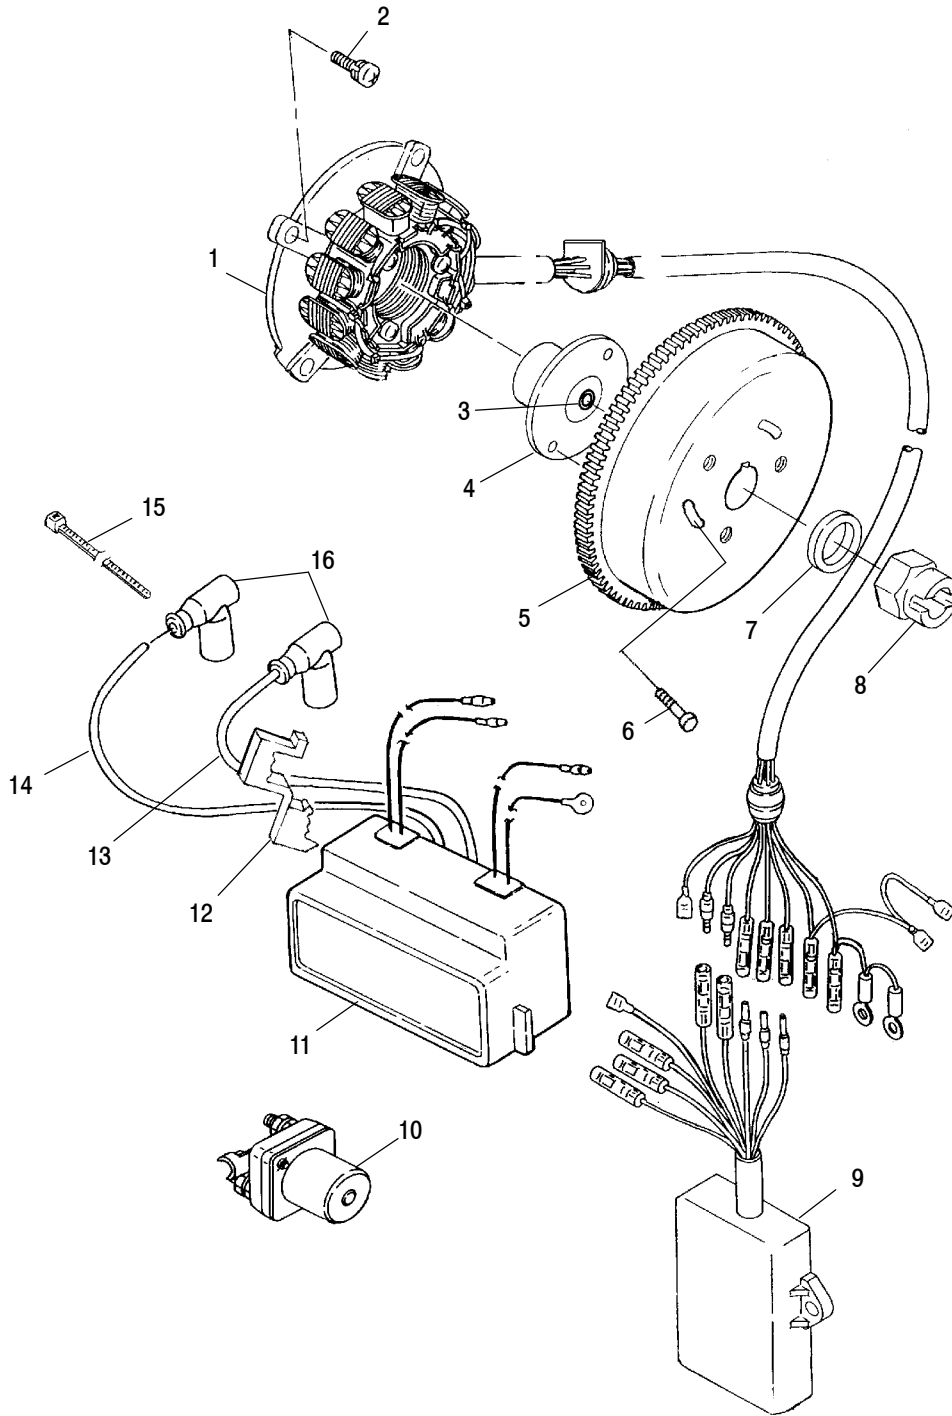

MAGNETO

VIRAGE W005197D and INT'L VIRAGE W005197I

Ref.	Part No.	Qty.	Description
1	4010172	1	Stator, Twin
2	7517384	3	Screw
3	5811320	1	O-Ring
4	5432282	1	Holder, Magnet
5	4010189	1	Asm., Flywheel
6	7517431	1	Screw
7	7555907	1	Washer
8	7546909	1	Nut

Ref.	Part No.	Qty.	Description
9	4010348	1	Controller, Ignition
10	4010228	1	Solenoid, Starter
11	4010175	1	Coil, Ignition
12	7080471	1	Clip
13	4010173-42	1	Wire, Spark Plug
14	4010173-56	1	Wire, Spark Plug
15	7080483	2	Cable Tie
16	4020155	2	Cap, Spark Plug