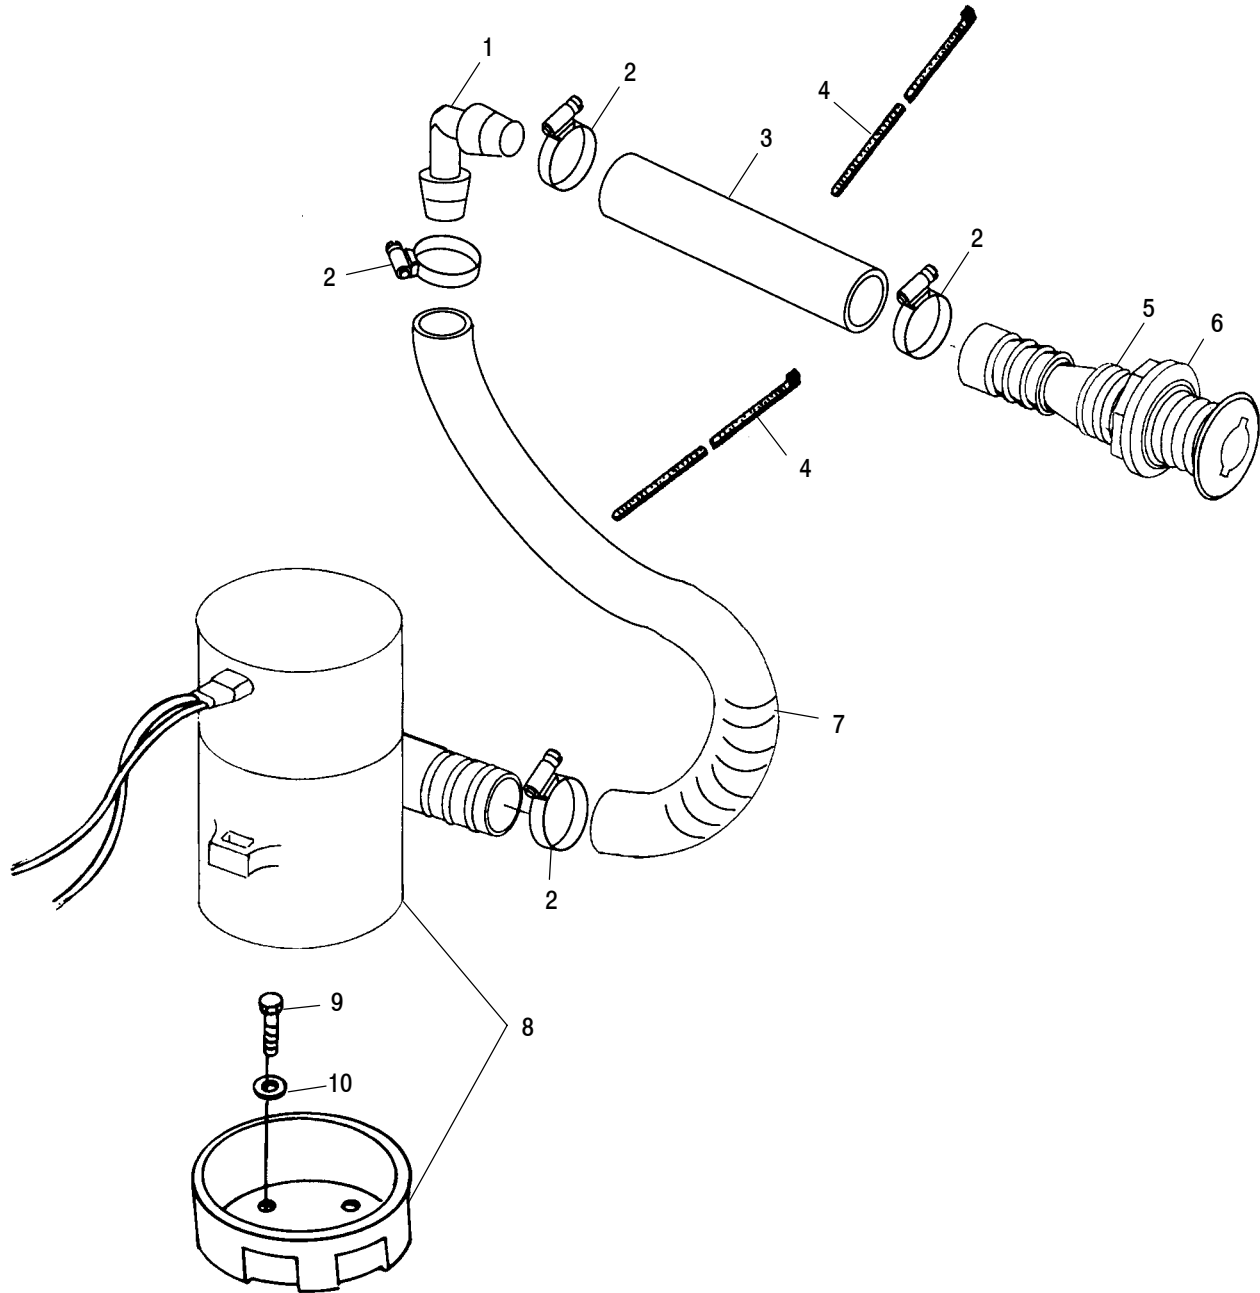

BILGE PUMP

VIRAGE W005197D and INT'L VIRAGE W005197I

Ref.	Part No.	Qty.	Description
1	7052141	1	Elbow
2	7080475	4	Clamp
3	8450050-26	1	Hose, Water
4	7080492	2	Cable Tie
5	5431444	1	Fitting, Water, Thru-Hull

Ref.	Part No.	Qty.	Description
6	5811317	1	Gasket
7	5411595	1	Hose
8	2410169	1	Asm., Bilge Pump
9	7512043	2	Screw
10	7555837	2	Washer