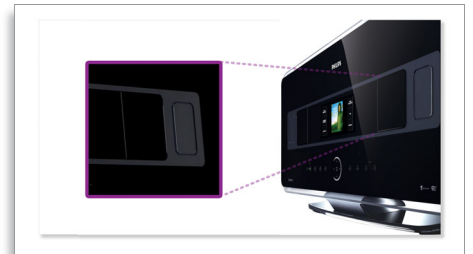

USB Direct-MP3/WMA

With the USB Direct mode, you can simply select the music on a USB device and playback all your content. All you have to do is plug in

your USB device to playback music or export content from the device.

Universal Plug & Play

Universal Plug & Play is an industry standard technology that lets you connect to any Universal Plug & Play enabled device to receive or transmit music. Your Wireless Music Center utilizes Universal Plug & Play to ensure an easy and standard way to connect to other Universal Plug & Play enabled devices. You can easily connect your Wireless Music Center to other media devices to receive or to transfer content.

Super Sound Panel

Super Sound Panel is an innovative, flat speaker panel that uses cutting-edge technology to provide high quality, full-range audio from a flat and compact speaker unit.

Specifications

Sound