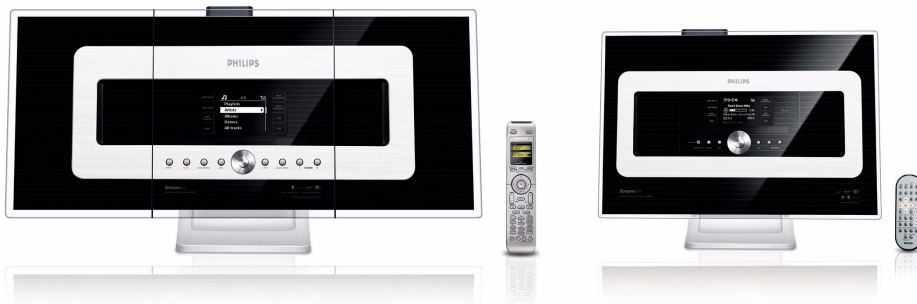

Philips Streamium
Wireless Music
Center&Station

Streamium

WACS7000

Enjoy all your music in every room

Total music enjoyment and freedom

Store your whole life's music on the 80GB hard disk and enjoy wireless streaming from the Center to the Station. Experience hi-speed CD-ripping. Plus, you can playback your GoGear or iPod by using the optional 2-in-1 dock.

Quality sound performance

- Super Sound Panel for clear and deep bass sound
- Class 'D' digital amplifier for quality sound performance

PHILIPS
sense and simplicity

Highlights

Wireless streaming

With wireless streaming, you don't need to download and store large music files on our audio device. Instead, you can listen to favorite songs as they are continuously streamed to all the Music Stations - at the same time. Have your music follow you from room to room with Music Follows Me - no need to restart navigation and playback. Music Broadcast simultaneously broadcasts your desired music from the Center to all Stations. And with My Room, My Music, any family member can enjoy selected music from the stored collection in any room that is equipped with a Wireless Music Center or Station.

Super Sound Panel

Super Sound Panel is an innovative, flat speaker panel that uses cutting-edge technology to provide high quality, full-range audio from a flat and compact speaker unit.

Specifications

Sound

Convenience

- Display Type: LCD
- Backlight
- Backlight color: White
- On-Screen Display languages: English, Dutch, French, German, Italian, Spanish
- Digital Content Management: WADM software included
- Eco Power Standby: 1 watt
- Wall mountable / Ceiling Throw: Wall Mountable
- Clock: On main display