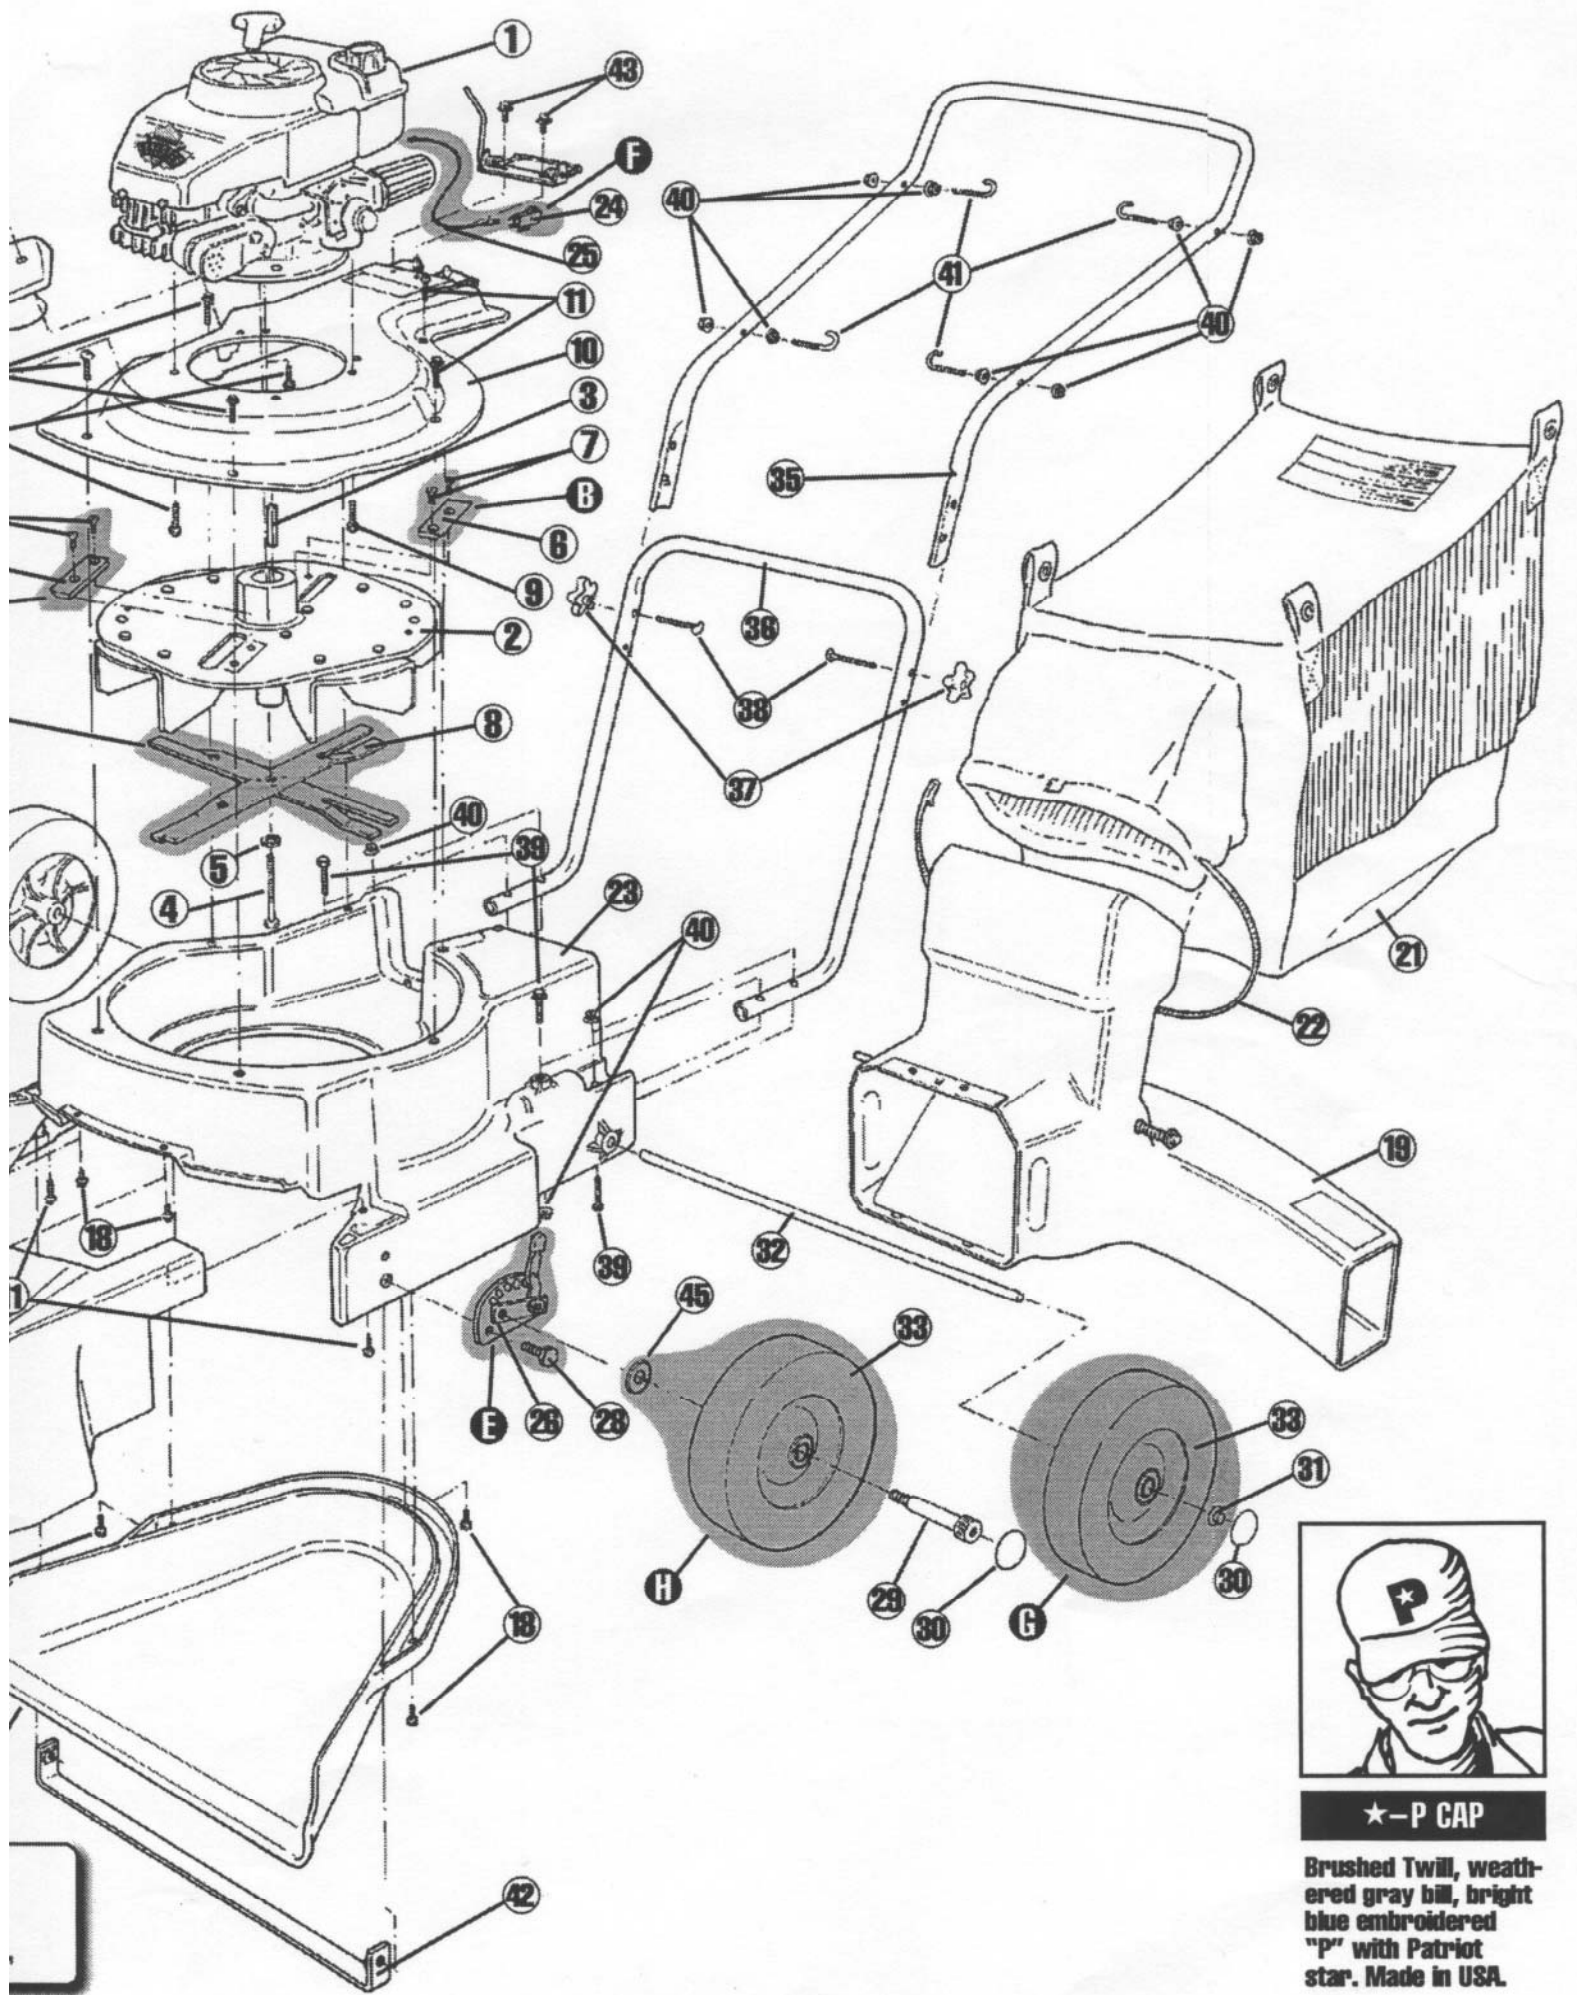

★-P CAP

Brushed Twill, weathered gray bill, bright blue embroidered "P" with Patriot star. Made in USA.

The "Ill. #" refers to the numbered parts in the illustration. Use the "Part #" and the "Description" when ordering. "Qty." refers to the total number of each part the machine is built with.

Ill. #	Part #	Description	Qty.
1	825150005VC	Tecumseh 4HP Centura Man	1
2	825001165B	Rotor CBV	1
3	703100005	Square Key 1/4X1-7/8"	1
4	748500005	HHCS 3/8-24X3-1/2" Gr 8	1
5	716620005	LW 3/8"	1
6	810091215	Chipper Knife CBV 2" (See Service Kit B)	2
7	706850005	FHSCS 5/16-24X5/8"	4
8	140091225	Flail Blade (See Service Kit C)	2
9	748520005	HWHTCS 3/8-16X1" — Type 23	8
10	503001075B	Engine Mount Assm. CBV (Call Factory)	1
11	744520005	HHTFS 1/4X1-1/4" Type B	8
12	503001145A	Chipper Casting Assm	1
13	747520005	HWHTCS 5/16-18X1-1/2 — Type 23	2
14	114001155	Chipper Casting Guard (See Service Kit A)	1
15	732220005B	Rivet 3/16x.625 (See Service Kit A)	2
16	503051115	Vac Tray — Black	1
17	538051105A	Snout Assm — Black	1
18	766520005	HWHTFS 5/16X5/8" — Type B	5
19	500051055BB	Baffle Discharge Assm (Call Factory)	1
20	800070455	Serial Number Decal	1
21	800071065	4 Bushel Bag w/Dust Deflector	1
22	32" BCT	32" Black Cable Tie	1
23	832011045A	Xenoy Deck Assm w/serial tag	1
24	700251305	Pin Plunger Switch (See Service Kit F)	1
25	WIRE-CBV-B	Wire Harness (See Service Kit F)	1
26	801021235A	H/Adj Left 4 Pt (See Service Kit E)	1
27	801021345A	H/Adj Right 4 Pt (See Service Kit D)	1
28	753520005	HHCS 3/8-16X3/4" Gr5	2
29	756520005	HHSB 1/2X1-1/2"	2
30	735050005	Hub Cap — Black	4
31	704900005	Push Nut 1/2"	2
32	804001245	Axle 1/2"	1
33	734040005	Wheel 8" — Silver (See Service Kit G)	4
34	WIRETAP	Wire Tap 1/4"	1
35	641051265	Handle Bar Upper	1
36	641051255	Handle Bar Lower	1
37	705350005	5-Star Knob, 5/16-18	2
38	750020005	Curved Head Screw 5/16-18X2"	2
39	749020005	CS1/4-20X1-1/2" Gr 5	4
40	707320005	SFLN 1/4-20	12
41	757020005	J-Bolt 1/4-20X2-5/16"	4
42	601051855	Wheel Support Brkt	1
43	745520005	HHTFS 1/4x3/4" — Type B	2
45	741600005	Disc Spring .787	2

SERVICE KITS

Service kits are packaged for convenience for all Patriot Forester chipper-blower-vacs.

Ill. #	Part #	Description	Qty.
A	990001155	Chipper Casting Guard Kit, CBV: INCLUDES	
		Chipper Casting Guard	1
		Rivet 3/16x.625	2
B	990001215	Chipper Knife Kit, CBV: INCLUDES	
		CBV Knife	2
		FHSCS 5/16-24x5/8" Socket Hex Key 3/16"	4 1
C	990091225	Flail Blade Kit: INCLUDES Shredding Flail Blade	4
D	990021435R	CBV, (R) Height Adj., 4 Point Kit: INCLUDES	
		Height Adjustor Right 4 Point HHCS 3/8-16x3/4"	1 1
E	990021235L	CBV, (L) Height Adj., 4 Point Kit: INCLUDES	
		Height Adjustor Left 4 Point HHCS 3/8-16x3/4"	1 1
F	990051305	Pin Plunger Switch Kit: INCLUDES	
		Safety Kill Switch Wire Harness	1 1
G	990040005R	CBV 8" Rear Wheel Kit: INCLUDES	
		Push Nut 1/2" 10" Wheel — Silver	1 1
H	990040005F	CBV 8" Front Wheel Kit: INCLUDES	
		8" Wheel — Silver Disc Spring .787	1 1
I	920000005D-B	Setup Hardware Bag, CBV Kit: INCLUDES	
		5-Star Knob 5/16-18	2
		Curved Head Screw 5/16-18x2"	2
		CS 1/4-20x1-1/2"	4
		SFLN 1/4-20	12
		J-Bolt 1/4-20x2-5/16"	4
		Socket Hex Key 3/16"	1
Safety Goggles	1		
J	PAT-CBV-VAC	Vacuum Hose Kit: INCLUDES	
		Hose 15'x4"	1
		Vac Adapt.	1
		Vac Handle	1
		Vac Snout Hardware Pack	1 1

Customer Service

8AM — 5PM CST

1-800-798-2447

FAX 1-414-259-9612