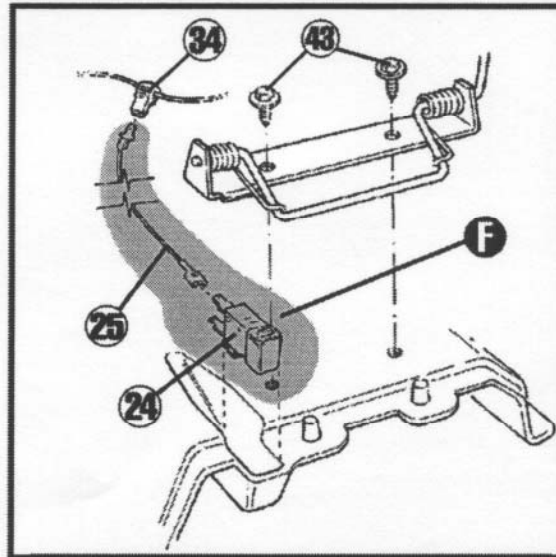

WARNING: THE POWER MUST BE OFF, THE ROTOR FULLY STOPPED AND THE SPARK PLUG WIRE DISCONNECTED FROM THE SPARK PLUG BEFORE ANY SERVICE OR MAINTENANCE IS PERFORMED. PERSONAL INJURY MAY RESULT.

DANGER: A SPECIAL CUT-OFF SWITCH DISABLES THE ENGINE WHEN THE BAGGER-BLOWER IS REMOVED FROM THE DECK. HOWEVER, THE ROTOR WILL SPIN IF YOU PULL THE CORD. THIS CAN CAUSE A VERY SERIOUS INJURY. DO NOT PULL THE CORD OR ATTEMPT TO START THE MACHINE WITHOUT FIRST INSTALLING THE BAGGER-BLOWER.

CAUTION: OPERATE YOUR GAS ENGINE OUTDOORS, IN A WELL VENTILATED AREA. KEEP CHILDREN AND PETS AWAY FROM THIS POWER EQUIPMENT. SERIOUS INJURY OR DEATH CAN RESULT.

WARNING: NEVER PUT YOUR HANDS, FACE OR CLOTHING INTO THE CHIPPER CONE OR OTHER INLETS WHEN THE ROTOR INSIDE IS STILL TURNING. KEEP YOUR FINGERS AND FACE OUT OF THE BAG, BLOWER AND VACUUM SNOUT WHEN THE ROTOR IS TURNING. SERIOUS PERSONAL INJURY MAY RESULT.

ATTENTION: WEAR GOGGLES AND STURDY SHOES WHEN USING THIS MACHINE. HEARING PROTECTION ALSO ADVISED. SEE YOUR MANUAL FOR COMPLETE OPERATION AND SERVICE INSTRUCTIONS AND WARNINGS.

SERVICE KITS

SAFETY KILL SWITCH ASSEMBLY