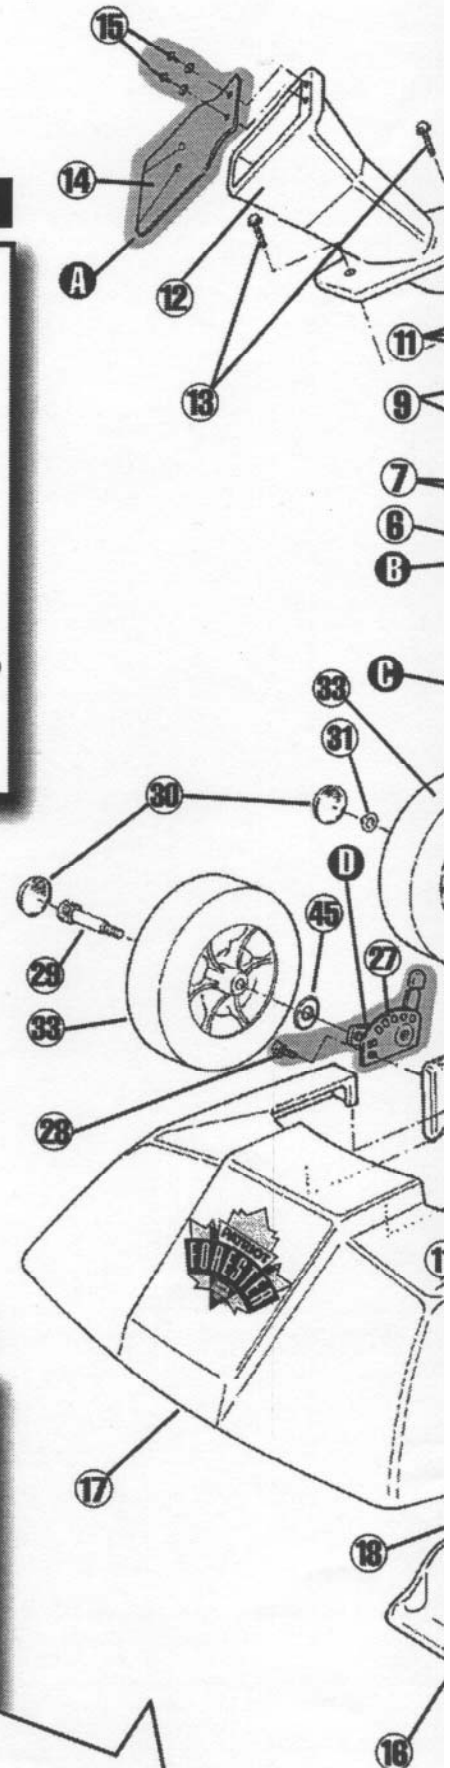

REAR VIEW OF DECK

PATRIOT MODEL
SERIAL #
Proudly manufactured in the USA by
The Patriot Company of Milwaukee, WI
several patents pending.