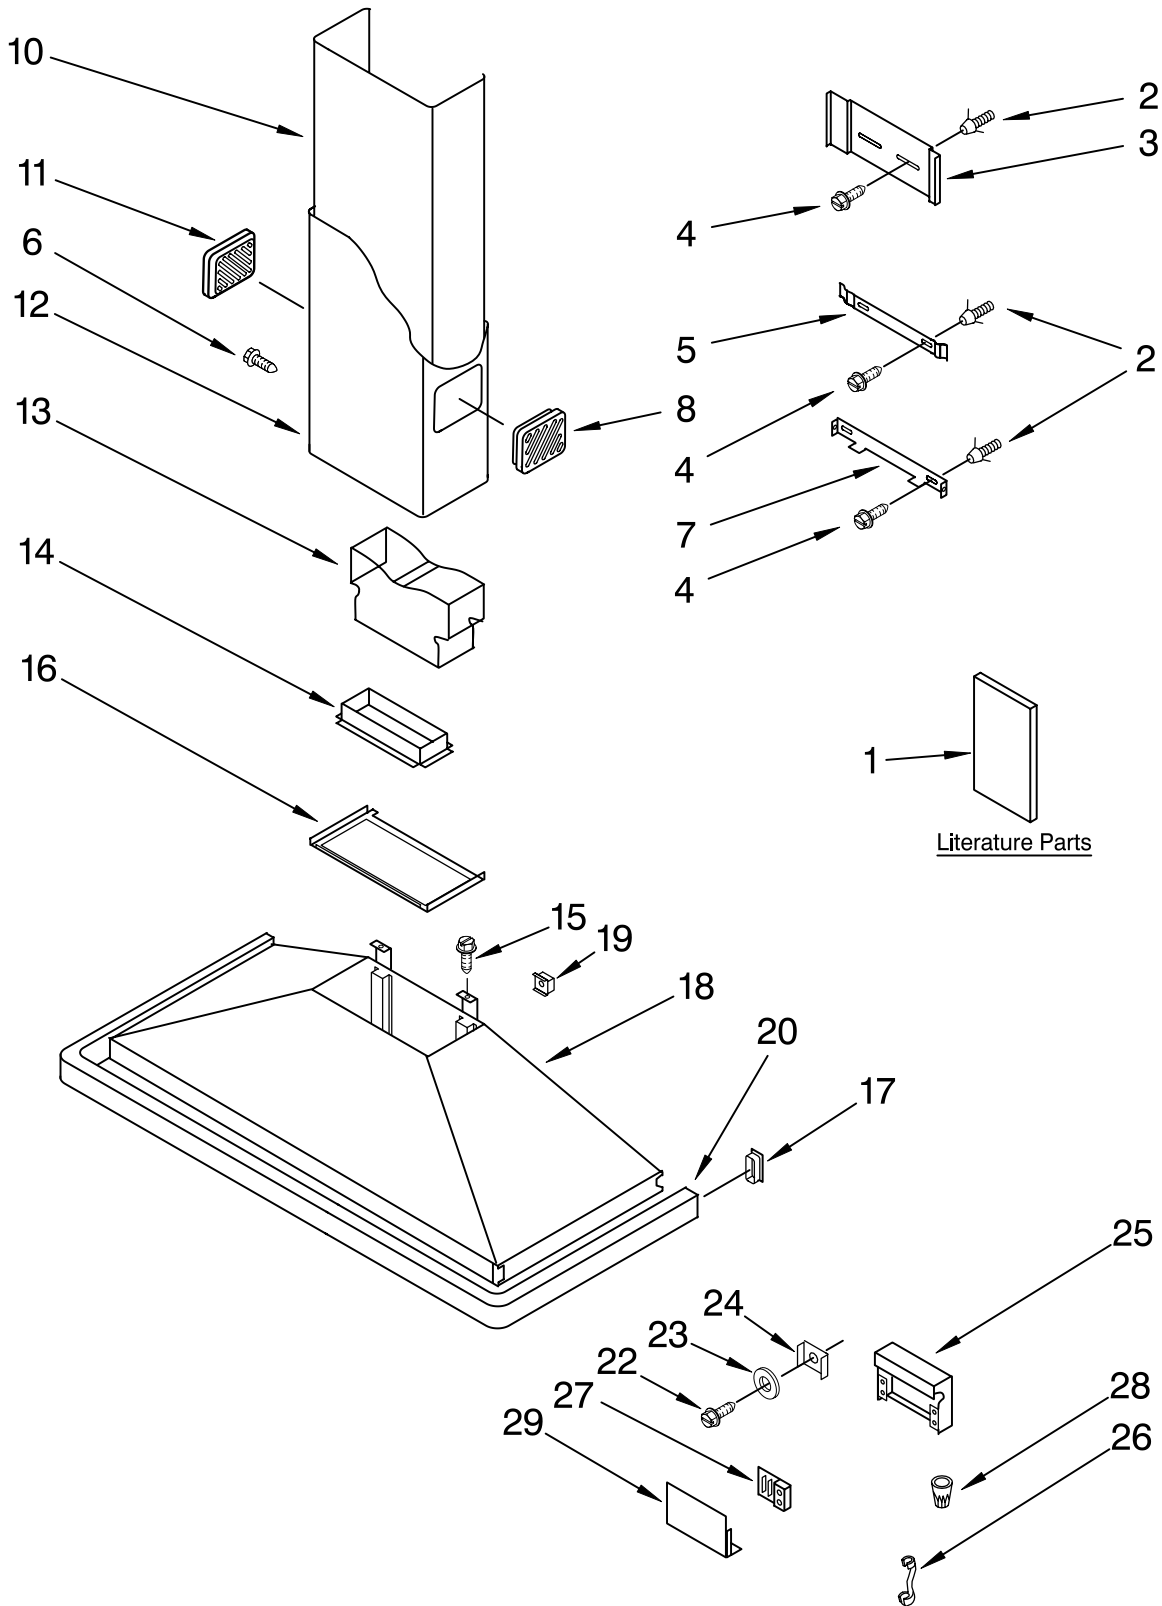

For Models: KWCU205HWH1, KWCU205HSS1, KWCU205HBT1
(White) (Stainless) (Biscuit)

FOR ORDERING INFORMATION REFER TO PARTS PRICE LIST

HOOD PARTS

For Models: KWCU205HWH1, KWCU205HSS1, KWCU205HBT1

(White)

(Stainless)

(Biscuit)

Illus. No.	Part No.	DESCRIPTION	Illus. No.	Part No.	DESCRIPTION	Illus. No.	Part No.	DESCRIPTION
1		Literature Parts	11		Air – Outlet (Left)	17		End Cap
	9763386	Use & Care Guide					4360306	White Model
	4360296	Wiring Diagram		4360316	White Model		4360325	Stainless Model
2	4360318	Plug		4360330	Stainless Model		4360393	Biscuit Model
3	4360319	Bracket		4360398	Biscuit Model	18		Hood
4	4360320	Screw	12		Pipe Fitting (Ductless)		4360423	White Model
5	4360321	Bracket, Middle		4360313	White Model		4360424	Stainless Model
6	4360315	Screw		4360328	Stainless Model		4360425	Biscuit Model
7	4360322	Bracket, Wall		4360371	Biscuit Model	19	4360074	Nut
8		Air – Outlet (Right)			Pipe Fitting (Duct)	20		Trim
	4360323	White Model		4360314	White Model		4360417	White Model
	4360332	Stainless Model		4360329	Stainless Model		4360418	Stainless Model
	4360400	Biscuit Model		4360372	Biscuit Model		4360419	Biscuit Model
10		Pipe, Fitting (Upper)		4360312	Air Duct	22	4360006	Screw
	4360317	White Model	13	4360001	Damper	23	4360005	Washer
	4360331	Stainless Model	14	4360310	Screw	24	4360146	Guide, Ground
	4360373	Biscuit Model	15	4360309	Cover, Diffuser	25	4360304	Box, Distribution
			16			26	4360147	Strain Relief
						27	4360391	Control, Speed
						28	4360211	Wire Nut
						29	4360303	Cover, Box