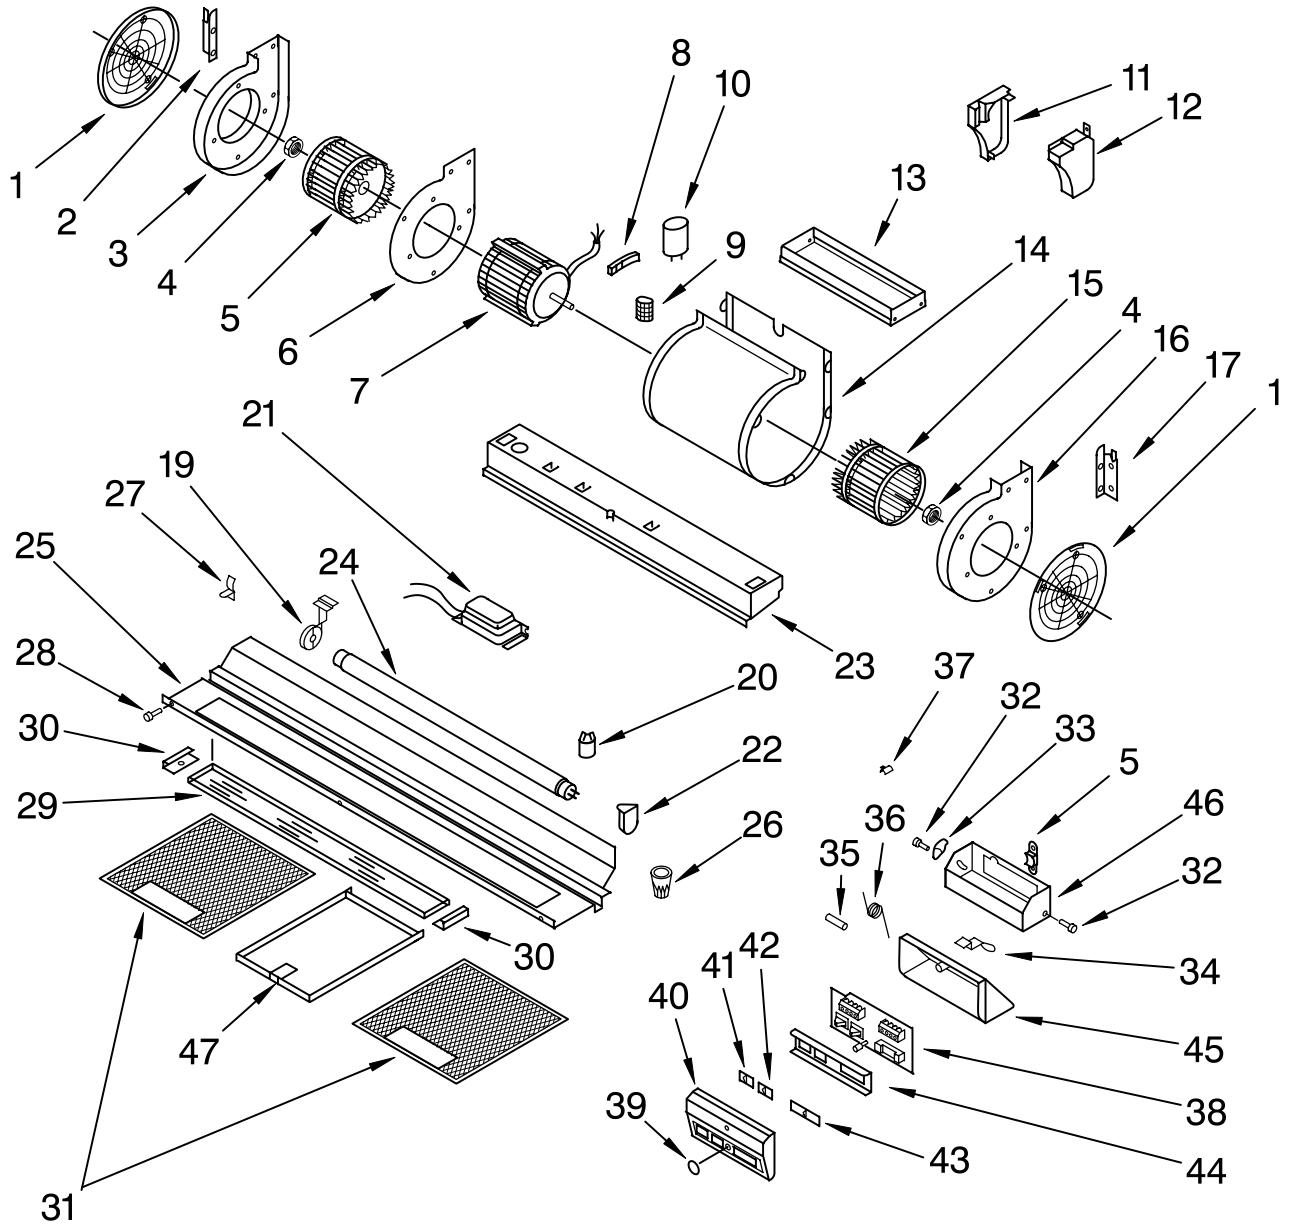

VENTILATION PARTS

For Models: KWCU205HWH1, KWCU205HSS1, KWCU205HBT1
(White) (Stainless) (Biscuit)

FOR ORDERING INFORMATION REFER TO PARTS PRICE LIST

VENTILATION PARTS

For Models: KWCU205HWH1, KWCU205HSS1, KWCU205HBT1

(White)   (Stainless)   (Biscuit)

Illus. No.	Part No.	DESCRIPTION	Illus. No.	Part No.	DESCRIPTION	Illus. No.	Part No.	DESCRIPTION
1	4360257	Filter, Charcoal	25		Support, Light	46	4360240	Housing, Control Box
2	4360389	Bracket, Diffuser		4360414	White Model			
3	4360188	Cover, Blower		4360413	Stainless Model	47		Spacer, Filter
4	4360180	Nut		4360415	Biscuit Model		4360420	White
5	4360187	Impeller	26	4360211	Wire Nut		4360421	Stainless
6	4360185	Motor Mount	27	4360299	Clamp, Wire		4360422	Biscuit
7	4360416	Motor	28	4360048	Pin	ACCESSORY PARTS		
8	4360059	Block Capacitor	29	4360264	Glass Light			
9	4360176	Terminal	30	4360300	Side, Lighting			
10	4360175	Capacitor	31	4360265	Filter, Grease			
11	4360060	Box, Electric	32	4360238	Pin			
12	4360056	Cover, Box	33	4360241	Lever, Switches			
13	4360255	Extension, Diffuser	34	4360242	Clamp, Cable			
14	4360184	Housing, Motor	35	4360244	Spring, Pin			
15	4360181	Impeller	36	4360243	Spring			
16	4360179	Cover, Blower	37	4360239	Clamp, Cable			
17	4360390	Bracket	38	4360246	Control Board	4378615		Backsplash
19	4360261	Lampholder	39	4360028	Cover, Lamp	4378616		Wire Racks
20	4360260	Starter	40	4360251	Cover, Box	4378617		Rack Hanger Kits
21	4360045	Ballast	41	4360250	Actuator, Lighting			Utensil Bars
22	4360266	Lamp Holder	42	4360249	Actuator, Motor	4378618		Side
23	4360297	Support, Light	43	4360248	1-2-3 Actuator	4378619		Rear
24	4360014	Light	44	4360247	Support, Actuators	4378623		Filters (2-Pak)
			45	4360245	Control Box			Ductless Kit
						4378622		White Model
						8171290		Biscuit Model
						4378621		Stainless Model

FOR ORDERING INFORMATION REFER TO PARTS PRICE LIST