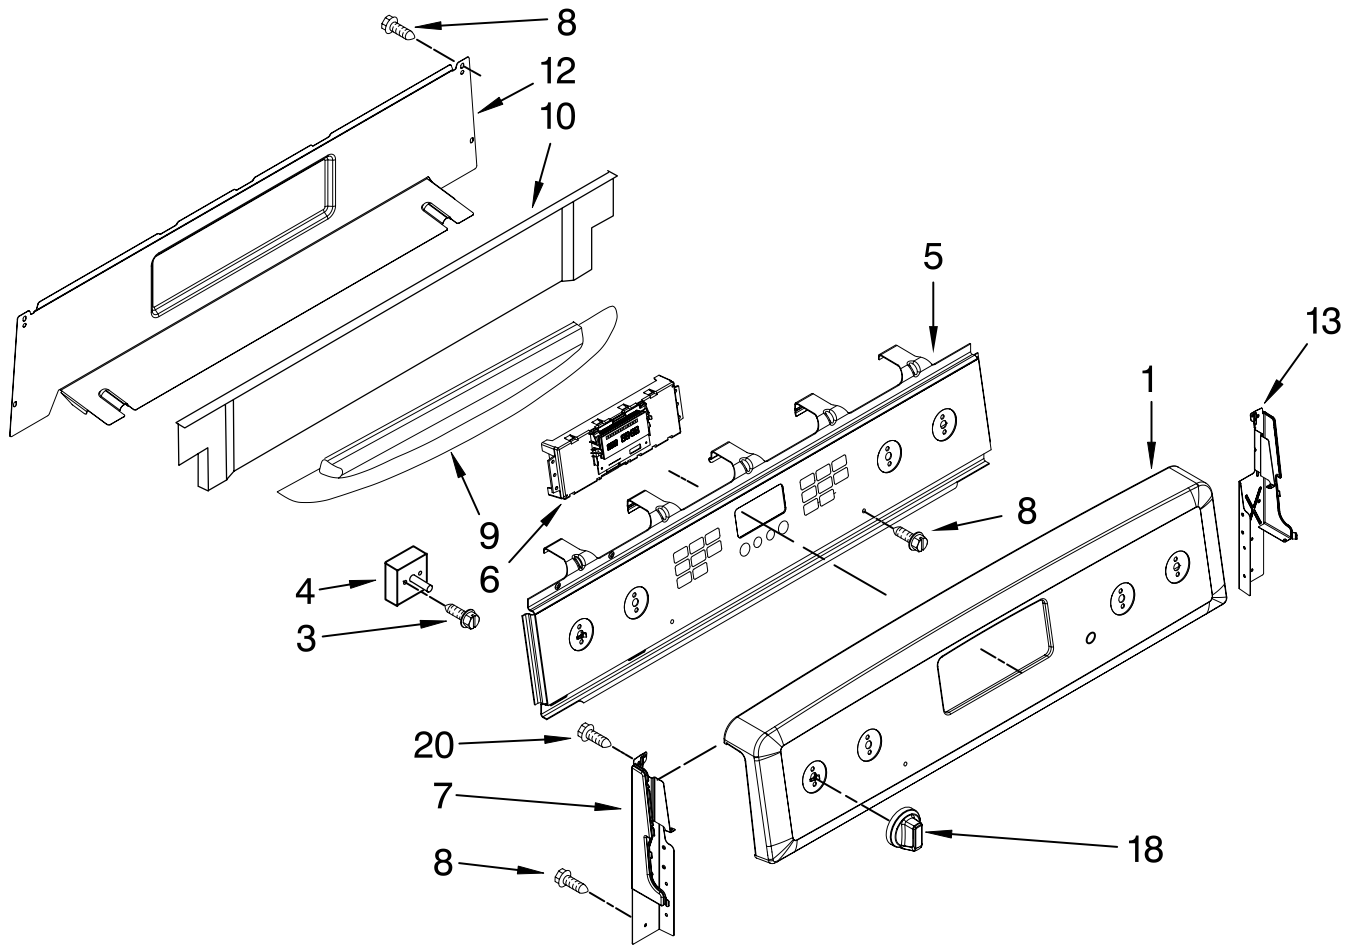

## COOKTOP PARTS

For Models: MER8875WW1, MER8875WB1, MER8875WS1  
(White) (Black) (Stainless)

30" FREE STANDING  
ELECTRIC RANGE  
CONVECTION

Illus. No.	Part No.	DESCRIPTION	Illus. No.	Part No.	DESCRIPTION	Illus. No.	Part No.	DESCRIPTION
1		Literature Parts	2		Cooktop	6	7803P087-60	Spring, Element
	W10239459	Use & Care Guide		W10106413	White	7	3196165	Screw
	W10239465	Wiring Diagram		W10106414	Black	8	W10170717	Bottom, Burner Box
	W10258095	Installation Instructions	3	8010P149-60	Spacer Snap-In (4)	9	W10162041	Triple (RF)
	9762761	Brochure, Safe Tip	4	8285848	Element, Bridge	10	8273994	Element (RR)
			5	9762851	Element, Warm			

# CONTROL PANEL PARTS

For Models: MER8875WW1, MER8875WB1, MER8875WS1  
(White) (Black) (Stainless)

Illus. No.	Part No.	DESCRIPTION
1	W10097280	Panel, Backguard Black
	W10097270	White
	W10097310	Stainless Steel
3	3400882	Screw, Switch (10)
4		Switch, Infinte
	W10169580	Triple (RF)
	3148951	(RR)
	W10149355	Dual (LF)
	3148953	(LR)