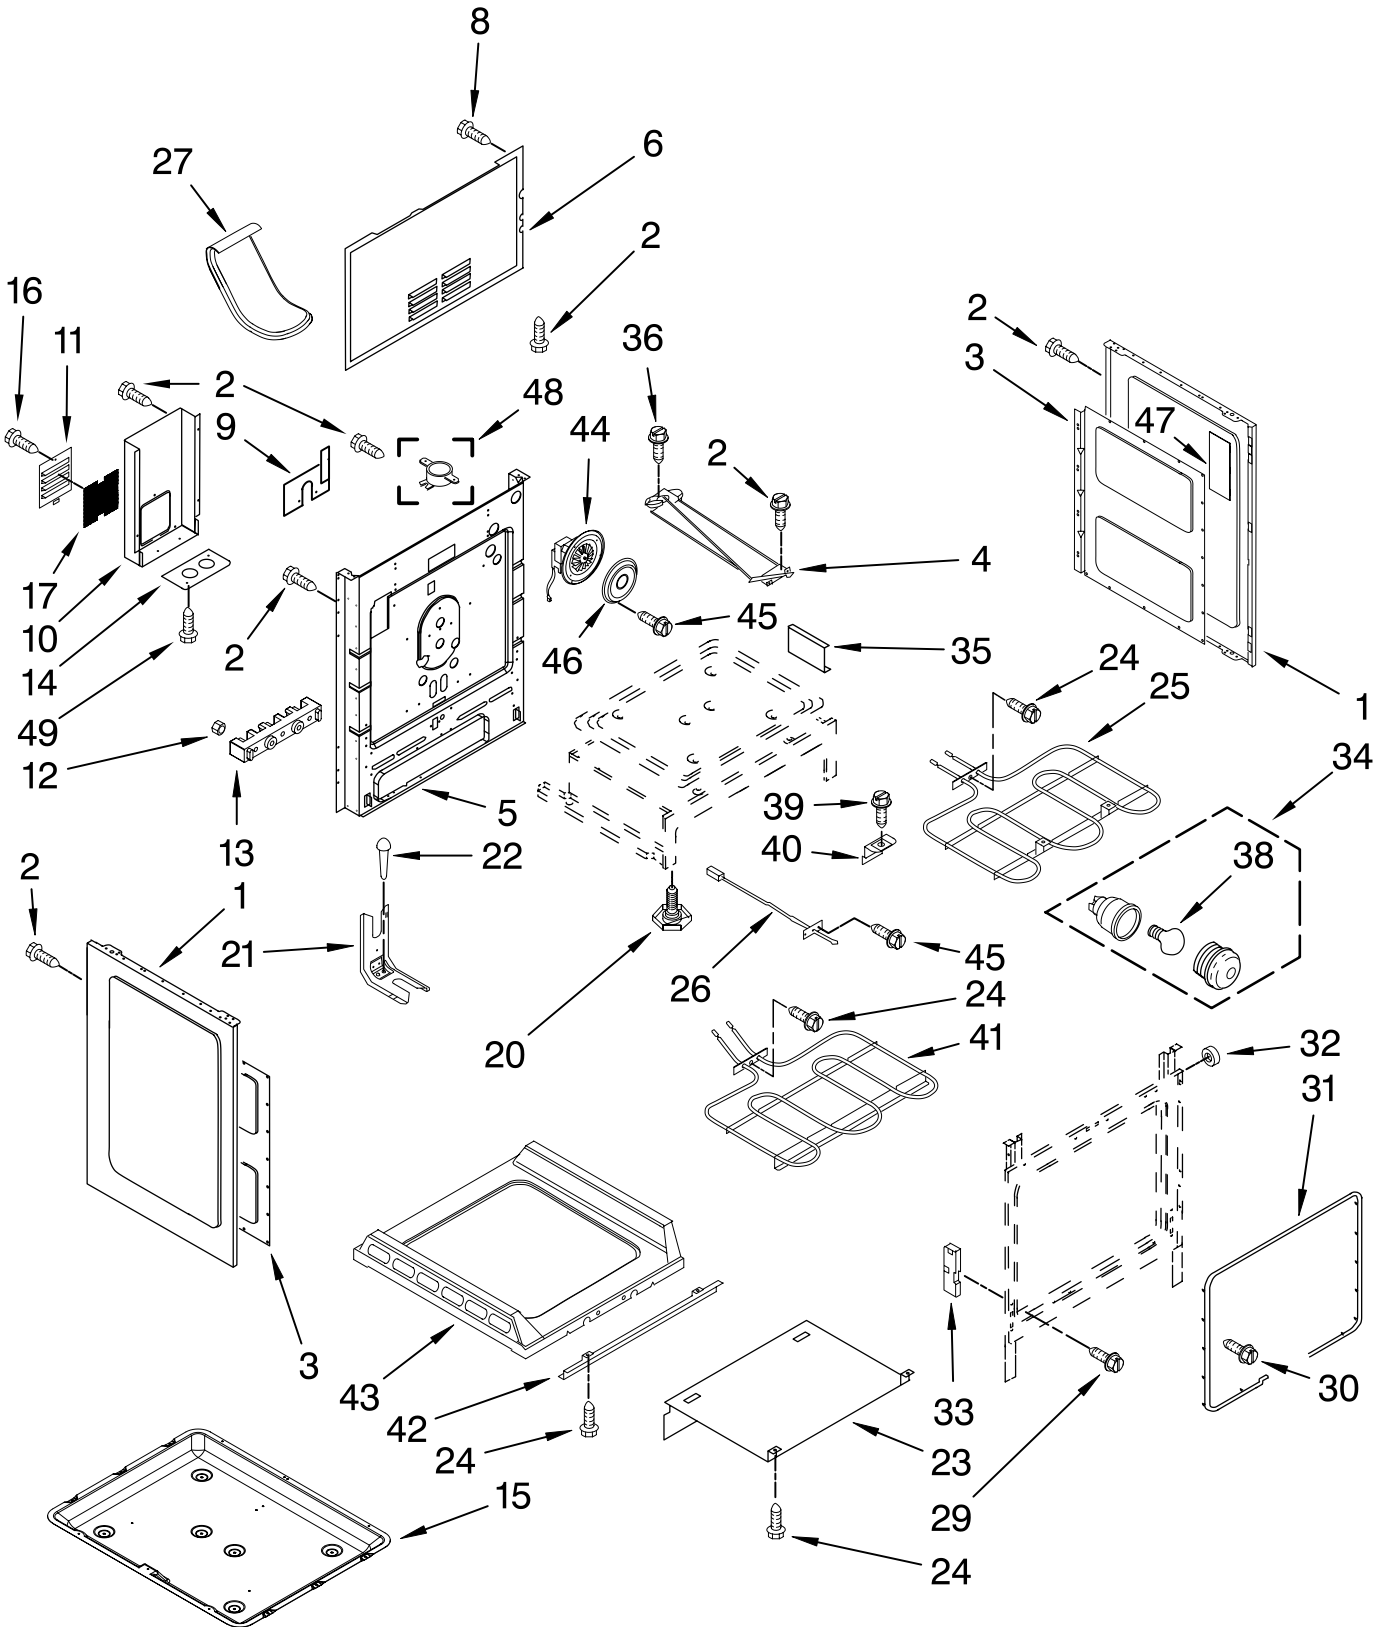

CHASSIS PARTS

For Models: MER8875WW1, MER8875WB1, MER8875WS1
(White) (Black) (Stainless)

FOR ORDERING INFORMATION REFER TO PARTS PRICE LIST

CHASSIS PARTS

For Models: MER8875WW1, MER8875WB1, MER8875WS1
(White) (Black) (Stainless)

Illus. No.	Part No.	DESCRIPTION	Illus. No.	Part No.	DESCRIPTION	Illus. No.	Part No.	DESCRIPTION
1		Panel, Side	20	7101P507-60	Leg, Leveling	41	7406P451-60	Element, Bake
	2618F172-58	White	21	3801F656-51	Bracket, Anti-Tip	42	3807P680-45	Support, Oven
	2618F172-69	Black	22	7101P485-60	Screw, Anti-Tip	43	w10211367	Bottom, Oven
2	3196560	Screw	23	3604F371-51	Shield, Heat	44	7427P105-60	Fan Assy, Convect
3	3601F380-51	Retainer, Side	24	3196173	Screw, 8AB 1/2 (4)	45	3196154	Screw
4	8002P104-60	Latch Assembly	25	7406P493-60	Element, Broil	46	3605F305-19	Plate, Convection
5	W10243046	Main Back	26	W10181986	Sensor, Oven	47	3804F300-51	Insulation
6	W10205618	Cover, Main Wire	27	8026P081-60	Vent, Oven	48	7403P857-60	Switch, Thermal
8	3196178	Screw	29	7101P282-60	Screw (4)	49	7101P336-60	Screw (2)
9	7003P145-60	Insulator, Cord	30	7101P618-60	Screw, Shoulder(6)	INSULATION		
10	W10243045	Cover, Wire (LWR)	31	W10162385	Gasket	7002P362-60		Insulation, Wrap
11	4005P704-51	Panel, Access	32	8010P148-60	Spacer, Side Pnl.	W10243056		Insulation, Back
12	7103P082-60	Nut, Term.Block	33	7106P125-60	Receiver, Hinge	7002P361-60		Insulation, Bottom
13	7401P039-60	Block, Terminal	34	3196701	Light Assembly	W10182346		Insulation, Side
14	3605P146-51	Plate, Conduit	35	3801P798-51	Bracket, Oven	3804F316-51		Retainer, Insulation
15	3401F084-45	Pan, Bake	36	7101P375-60	Screw (Black) (2)	4820F014-59		Strap, Insulation
16	3196160	Screw	38	311255	Bulb, Oven			
17	W10260573	Screen, Access	39	7101P618-60	Screw, Shoulder			
			40	3801P822-45	Support, Ov BTM			

FOR ORDERING INFORMATION REFER TO PARTS PRICE LIST