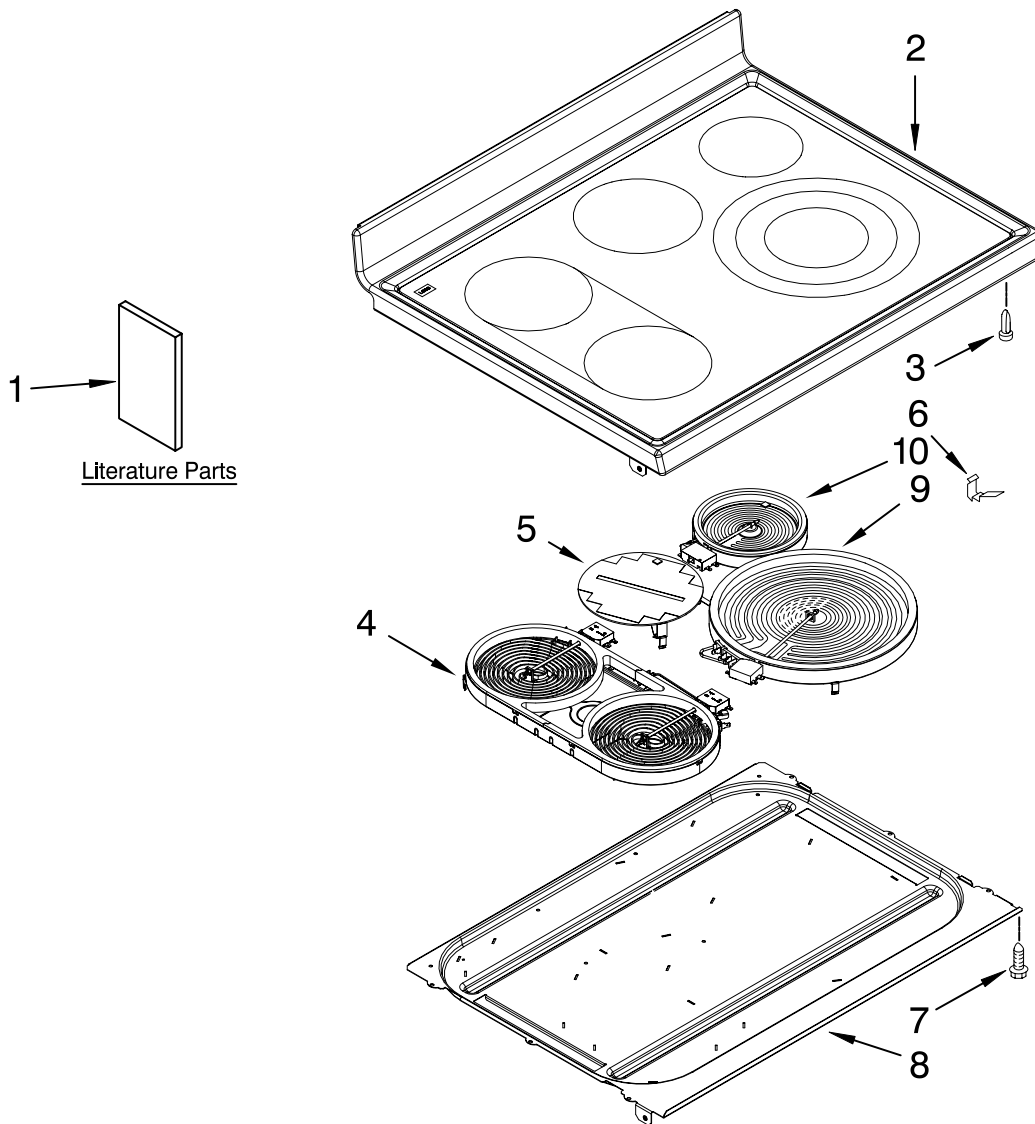

## COOKTOP PARTS

For Models: MER8875WW1, MER8875WB1, MER8875WS1  
(White) (Black) (Stainless)

30" FREE STANDING  
ELECTRIC RANGE  
CONVECTION

Illus. No.	Part No.	DESCRIPTION	Illus. No.	Part No.	DESCRIPTION	Illus. No.	Part No.	DESCRIPTION
1		Literature Parts	2		Cooktop	6	7803P087-60	Spring, Element
	W10239459	Use & Care Guide		W10106413	White	7	3196165	Screw
	W10239465	Wiring Diagram		W10106414	Black	8	W10170717	Bottom, Burner Box
	W10258095	Installation Instructions	3	8010P149-60	Spacer Snap-In (4)	9	W10162041	Triple (RF)
	9762761	Brochure, Safe Tip	4	8285848	Element, Bridge	10	8273994	Element (RR)
			5	9762851	Element, Warm			

# CONTROL PANEL PARTS

For Models: MER8875WW1, MER8875WB1, MER8875WS1  
(White) (Black) (Stainless)

Illus. No.	Part No.	DESCRIPTION
1	W10097280	Panel, Backguard Black
	W10097270	White
	W10097310	Stainless Steel
3	3400882	Screw, Switch (10)
4		Switch, Infinte
	W10169580	Triple (RF)
	3148951	(RR)
	W10149355	Dual (LF)
	3148953	(LR)