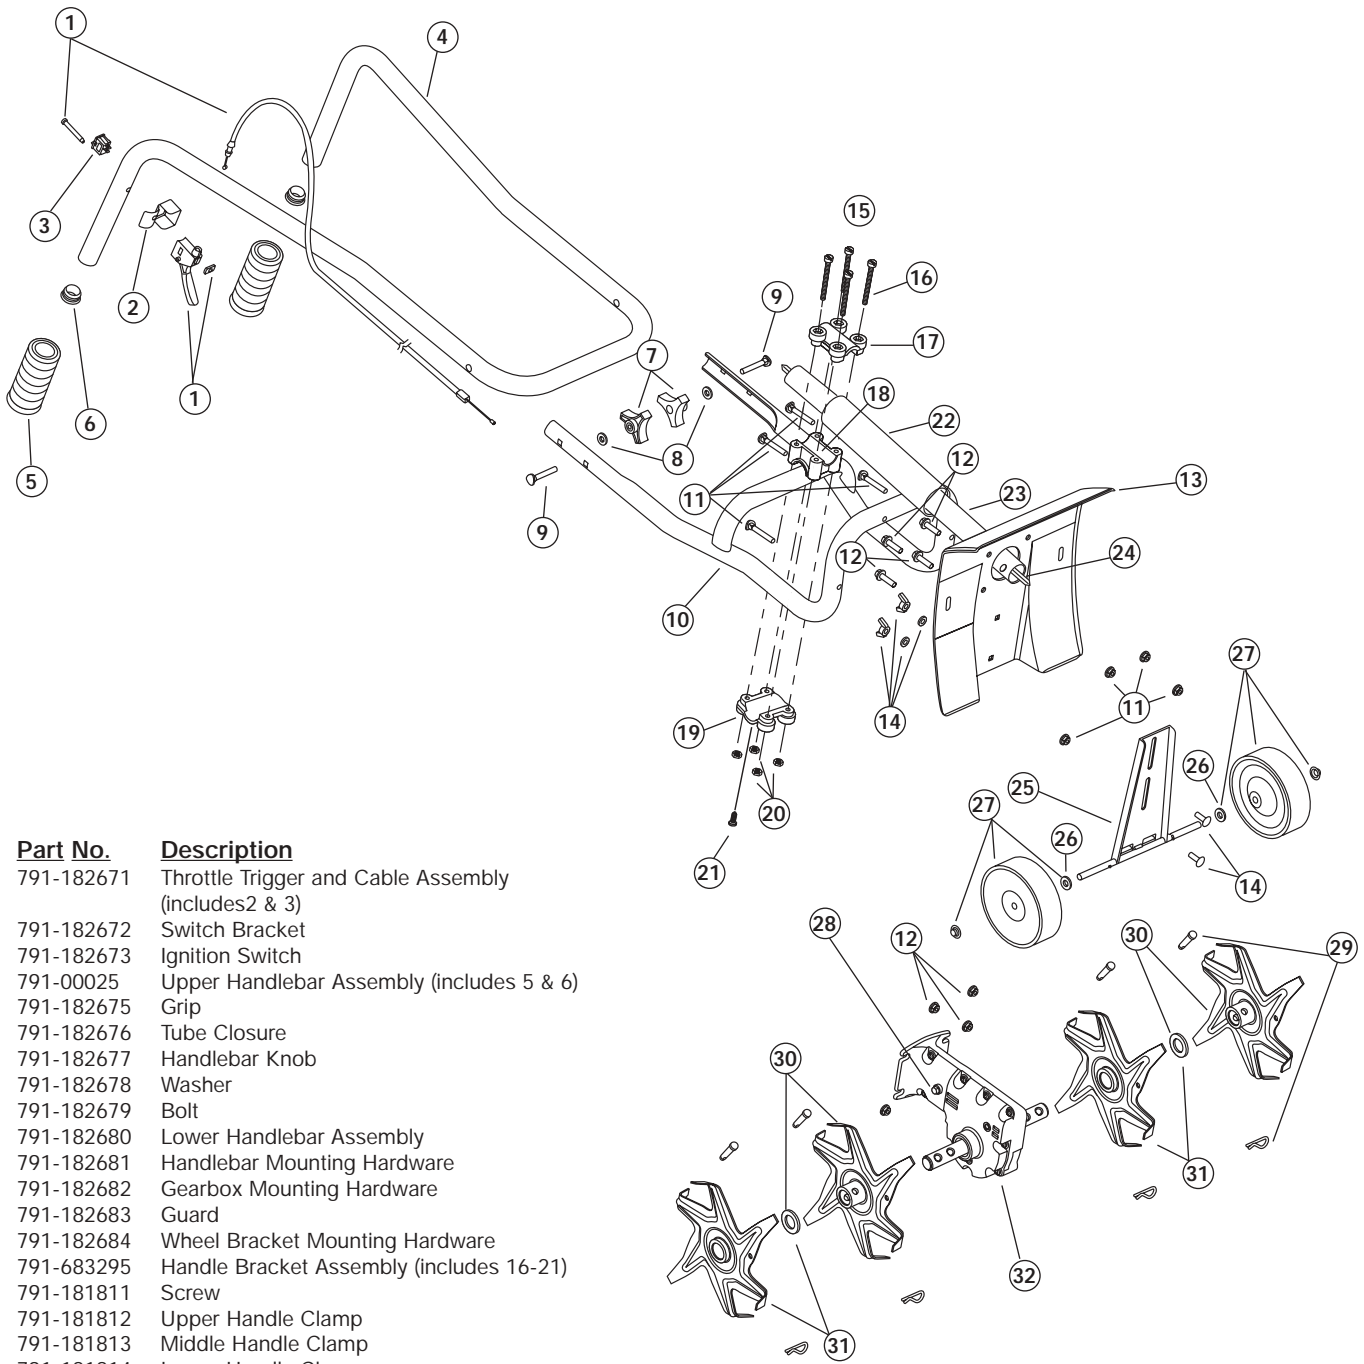

BOOM AND CULTIVATOR PARTS - MODEL 510r 4-CYCLE GAS CULTIVATOR

PPN- 21AK510G034

Item	Part No.	Description
1	791-182671	Throttle Trigger and Cable Assembly (includes 2 & 3)
2	791-182672	Switch Bracket
3	791-182673	Ignition Switch
4	791-00025	Upper Handlebar Assembly (includes 5 & 6)
5	791-182675	Grip
6	791-182676	Tube Closure
7	791-182677	Handlebar Knob
8	791-182678	Washer
9	791-182679	Bolt
10	791-182680	Lower Handlebar Assembly
11	791-182681	Handlebar Mounting Hardware
12	791-182682	Gearbox Mounting Hardware
13	791-182683	Guard
14	791-182684	Wheel Bracket Mounting Hardware
15	791-683295	Handle Bracket Assembly (includes 16-21)
16	791-181811	Screw
17	791-181812	Upper Handle Clamp
18	791-181813	Middle Handle Clamp
19	791-181814	Lower Handle Clamp
20	791-181815	Nut
21	791-145569	Anti-Rotation Screw
22	791-181575	Grip
23	791-182685	Drive Shaft Housing Assembly
24	791-182686	Flexible Drive Shaft
25	791-180320	Wheel Bracket Assembly
26	791-182216	Wheel Spacer
27	791-180944	Wheel Assembly (includes 26)
28	791-180288	Sleeve Retainer Bolt
29	791-147473	Tine Fastener Assembly
30	791-182729	Tine Assembly (Left Outer or Right Inner)
31	791-182730	Tine Assembly (Left Inner or Right Outer)
32	791-147474	Gear Box Assembly