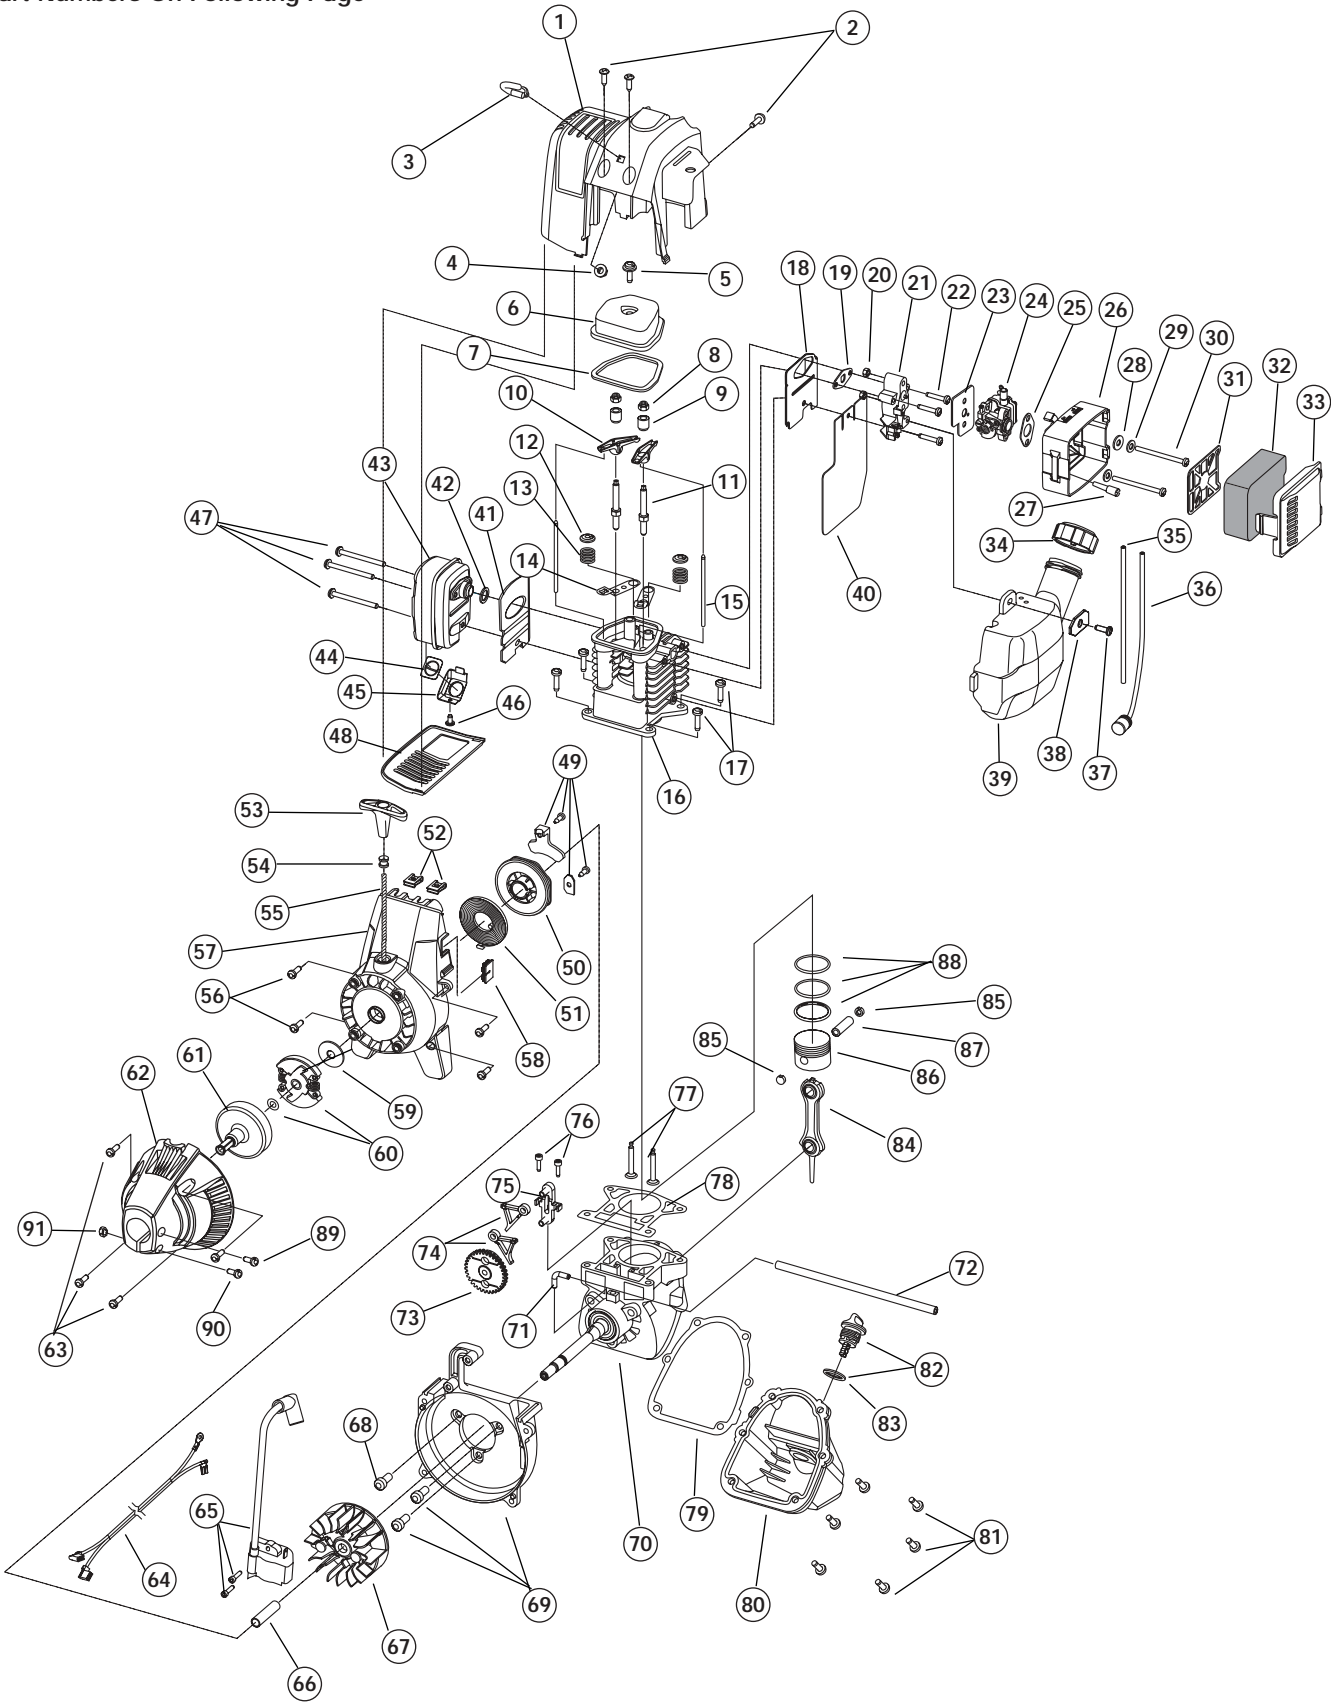

ENGINE PARTS - MODEL 510r
4-CYCLE GAS CULTIVATOR
PPN- 21AK510G034

Part Numbers On Following Page

ENGINE PARTS - MODEL 510r

4-CYCLE GAS CULTIVATOR

PPN- 21AK510G034

<u>Item</u>	<u>Part No.</u>	<u>Description</u>	<u>Item</u>	<u>Part No.</u>	<u>Description</u>
1	791-182650	Engine Cover	49	791-182363	Pulley Retainer Assembly
2	791-182339	Engine Cover Screws	50	791-182748	Recoil Pulley
3	791-182651	Starter Rope Eyelet	51	753-1236	Recoil Spring
4	791-182652	Eyelet Nut	52	791-182366	Nut Clip
5	791-181025	Valve Cover Screw	53	791-181079	Pull Handle
6	791-182098	Valve Cover	54	791-611061	Rope Guide
7	791-182099	Valve Cover Gasket	55	791-182661	Rope
8	791-182340	Rocker Adjustment Nut	56	791-181020	Starter Housing Screw
9	791-182101	Rocker Arm Pivot	57	791-182662	Starter Housing Assembly (includes 49-56)
10	791-182100	Rocker Arm	58	791-182537	Wire Grommet
11	791-182341	Rocker Arm Stud	59	791-182368	Clutch Washer
12	791-182103	Valve Spring Retainer	60	753-1238	Clutch with Washer
13	791-181038	Valve Spring	61	791-153592	Clutch Drum
14	791-182102	Push Rod Guide	62	791-182664	Clutch Cover
15	791-181033	Push Rod	63	791-181345	Clutch Cover Screw
16	791-182745	Cylinder Assembly (includes 11-14)	64	791-182665	Lead Wire
17	791-182344	Cylinder Screw	65	753-04040	Ignition Module with Screws
18	792-182345	Intake Baffle	66	791-181065	Spacer
19	791-182749	Carburetor Mount Gasket	67	791-182736	Flywheel
20	791-181034	Nut	68	791-181861	Screw
21	753-04029	Carburetor Mount (includes 20)	69	791-182743	Shroud Assembly with Screws (includes 68)
22	791-182348	Carburetor Mount Screw	70	791-182376	Crankcase Assembly (includes 71 & 72)
23	791-182732	Carburetor Gasket	71	791-182375	90° Elbow
24	791-182654	Carburetor with Primer	72	791-182379	Breather Hose
25	753-04030	Air Filter Gasket	73	791-181015	Cam Gear
26	791-182655	Air Filter Cover Assembly (includes 27, 28, 31-33)	74	753-1242	Cam Follower
27	791-182097	Breather Tube Assembly	75	791-181013	Cam Bracket
28	791-182656	Grommet Washer	76	791-181012	Cam Bracket Screw
29	791-182409	Washer	77	791-181040	Valves, Intake and Exhaust
30	753-04031	Air Filter Mounting Screw	78	791-182374	Cylinder Gasket
31	791-182657	Air Filter Plate	79	791-181018	Oil Pan Gasket
32	791-182658	Air Filter	80	791-182377	Oil Pan (includes 79 & 81)
33	791-182659	Air Filter Cover	81	791-181020	Oil Pan Screw
34	791-182271	Fuel Cap	82	791-182378	Dipstick Assembly (includes 83)
35	791-182352	Fuel Return Line	83	791-182290	O-Ring
36	791-182353	Fuel Pick-Up Line with Filter	84	791-181009	Connecting Rod
37	791-181080	Screw	85	791-181008	Wrist Pin Button
38	791-182354	Washer	86	753-1243	Piston
39	791-182660	Fuel Tank Assembly (includes 34-36)	87	791-181006	Wrist Pin
40	791-182356	Fuel Tank Shield	88	791-181005	Piston Ring Set
41	791-182358	Muffler Baffle	89	791-145569	Anit-Rotation Screw
42	791-181048	Muffler Gasket	90	753-1240	Screw
43	791-181047	Muffler (includes 42, 44-46)	91	753-1241	Nut
44	791-180890	Spark Arrestor Screen	*	791-180852	Spark Plug
45	791-181045	Screen Cover	*	753-04087	Short Block Assembly (includes 5-17, 70-88)
46	791-181046	Screw	*	791-180142	Starter Pawl Repair Kit
47	791-182361	Muffler Mounting Screw	*	753-04014	Carburetor Repair Kit
48	791-182362	Muffler Cover	*	753-1248	Gasket/Diaphragm Repair Kit
			*		Parts not shown