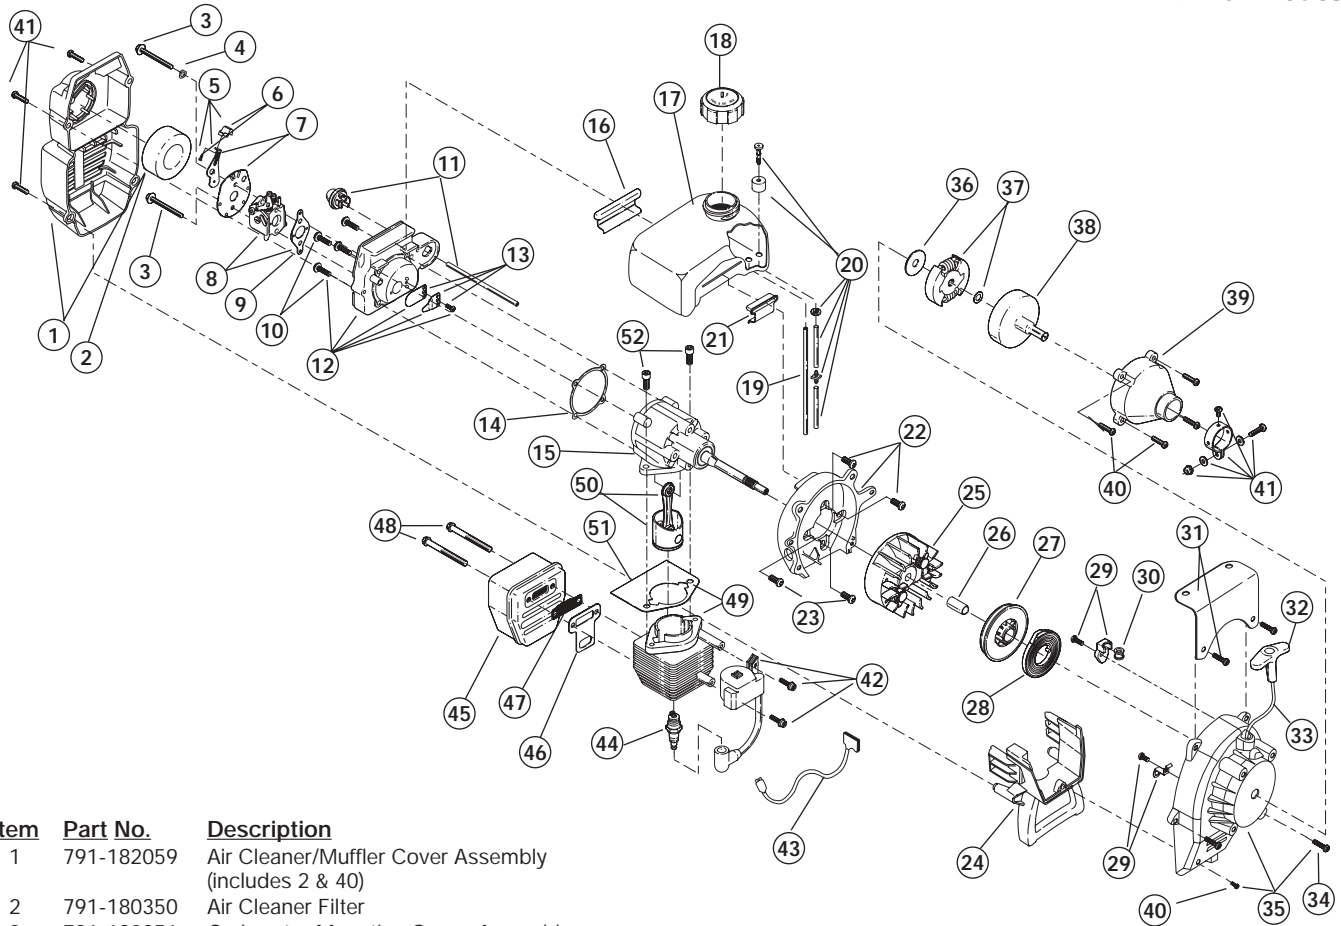

# ENGINE PARTS - MODEL 410R

## 2-CYCLE GAS CULTIVATOR

PPN 21CK410G034

Item	Part No.	Description
1	791-182059	Air Cleaner/Muffler Cover Assembly (includes 2 & 40)
2	791-180350	Air Cleaner Filter
3	791-180351	Carburetor Mounting Screw Assembly
4	791-180226	Wavy Washer
5	753-04418	Choke Lever Assembly (includes 6)
6	791-182070	Choke Knob and Screw
7	753-04419	Choke Lever and Plate (includes 5)
8	791-182875	Carburetor Assembly (includes 9 & 20)
9	791-610675	Carburetor Gasket
10	791-181860	Carb Mount Screw
11	791-181558	Primer and Hose Assembly
12	791-182063	Carb Mount Assembly (includes 10 & 13)
13	791-684451	Reed Assembly
14	791-612115	Carburetor Mount Gasket
15	791-182791	Crank Case Service Assembly (includes 10 & 23)
16	791-612134	Rear Mounting Pad
17	753-04306	Fuel Tank Assembly (includes 18-21)
18	791-182438	Fuel Cap Assembly
19	791-181168	Fuel Return Line
20	791-682039	Fuel Line Assembly
21	791-145308	Front Mounting Pad
22	791-683065	Shroud Assembly (includes 23)
23	791-181861	Shroud Screw
24	791-182064	Shroud Extension and Stand
25	791-182736	Flywheel Assembly
26	791-181065	Spacer
27	753-04232	Recoil Pulley Assembly
28	791-613102	Recoil Spring
29	791-180930	Pulley Retainer Assembly
30	791-611061	Rope Guide
31	791-180317	Fuel Tank Guard Assembly
32	791-181079	Pull Handle
33	791-613103	Rope
34	791-181912	Housing Screw