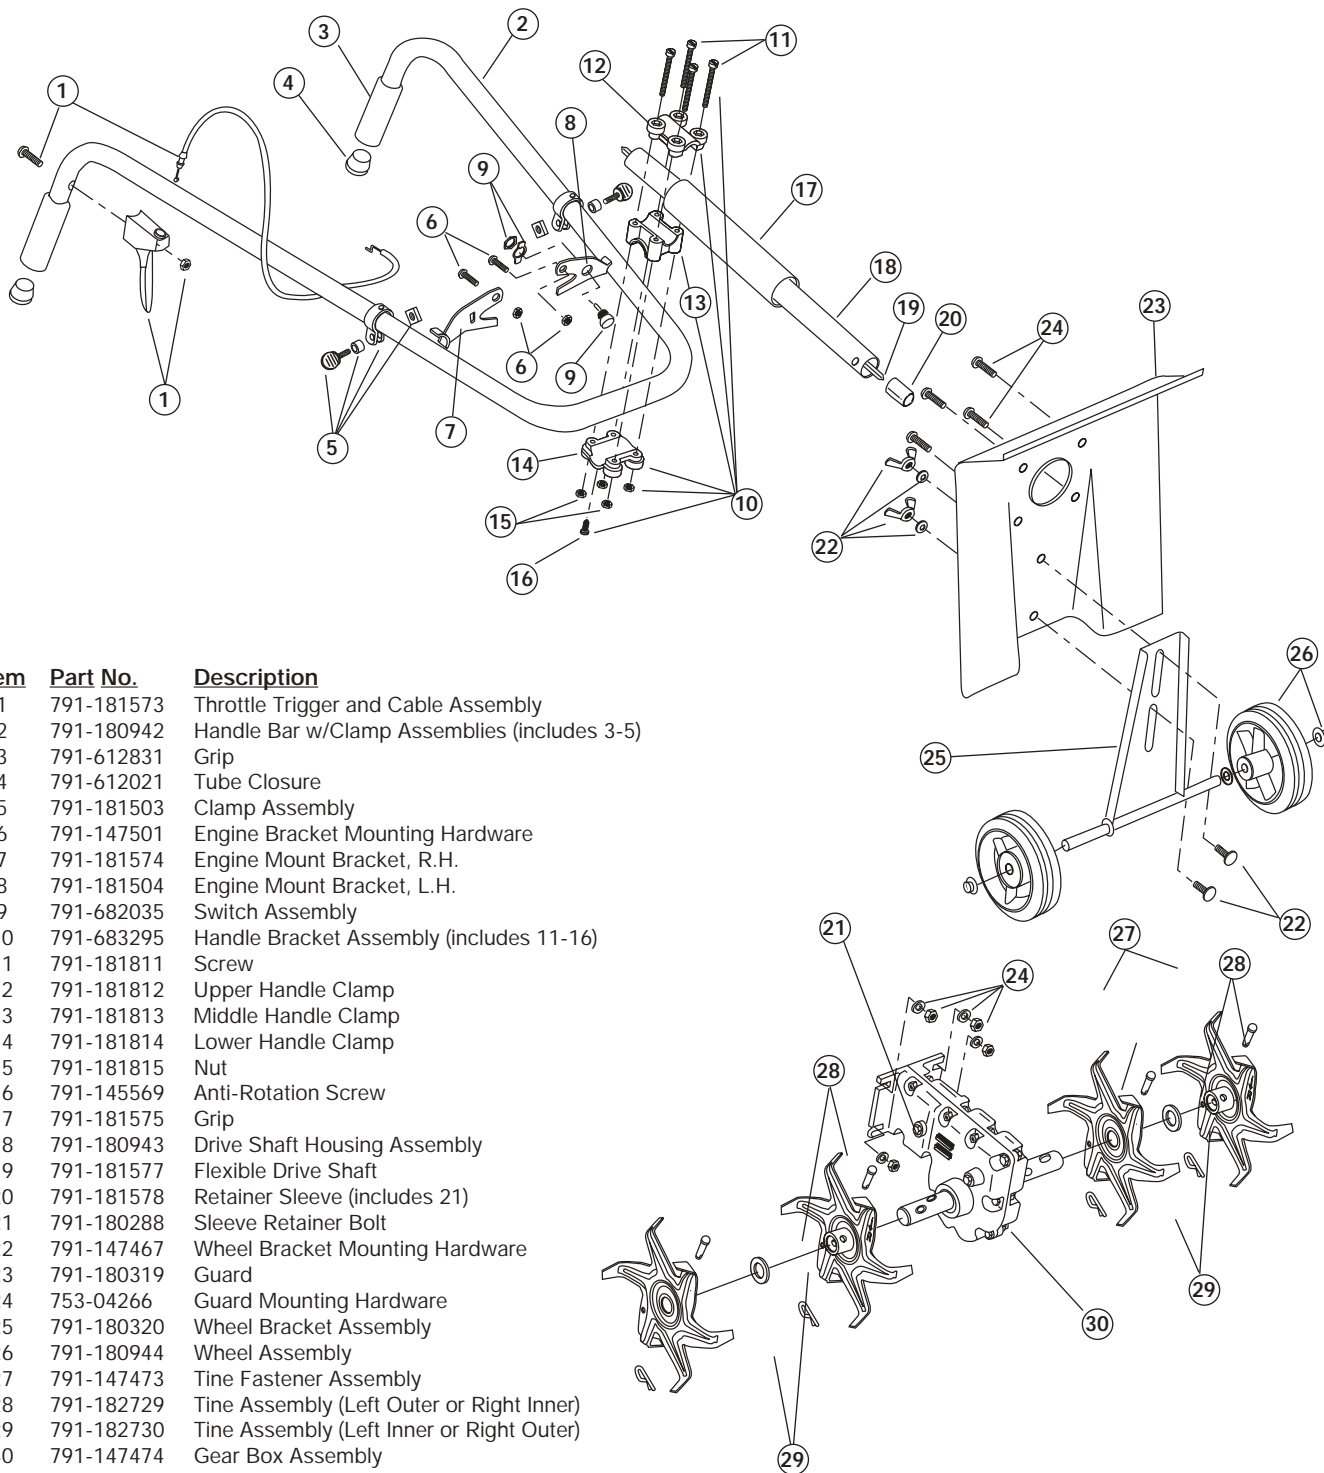

BOOM AND CULTIVATOR PARTS - MODEL 410R

2-CYCLE GAS CULTIVATOR

PPN 21CK410G034

Item	Part No.	Description
1	791-181573	Throttle Trigger and Cable Assembly
2	791-180942	Handle Bar w/Clamp Assemblies (includes 3-5)
3	791-612831	Grip
4	791-612021	Tube Closure
5	791-181503	Clamp Assembly
6	791-147501	Engine Bracket Mounting Hardware
7	791-181574	Engine Mount Bracket, R.H.
8	791-181504	Engine Mount Bracket, L.H.
9	791-682035	Switch Assembly
10	791-683295	Handle Bracket Assembly (includes 11-16)
11	791-181811	Screw
12	791-181812	Upper Handle Clamp
13	791-181813	Middle Handle Clamp
14	791-181814	Lower Handle Clamp
15	791-181815	Nut
16	791-145569	Anti-Rotation Screw
17	791-181575	Grip
18	791-180943	Drive Shaft Housing Assembly
19	791-181577	Flexible Drive Shaft
20	791-181578	Retainer Sleeve (includes 21)
21	791-180288	Sleeve Retainer Bolt
22	791-147467	Wheel Bracket Mounting Hardware
23	791-180319	Guard
24	753-04266	Guard Mounting Hardware
25	791-180320	Wheel Bracket Assembly
26	791-180944	Wheel Assembly
27	791-147473	Tine Fastener Assembly
28	791-182729	Tine Assembly (Left Outer or Right Inner)
29	791-182730	Tine Assembly (Left Inner or Right Outer)
30	791-147474	Gear Box Assembly