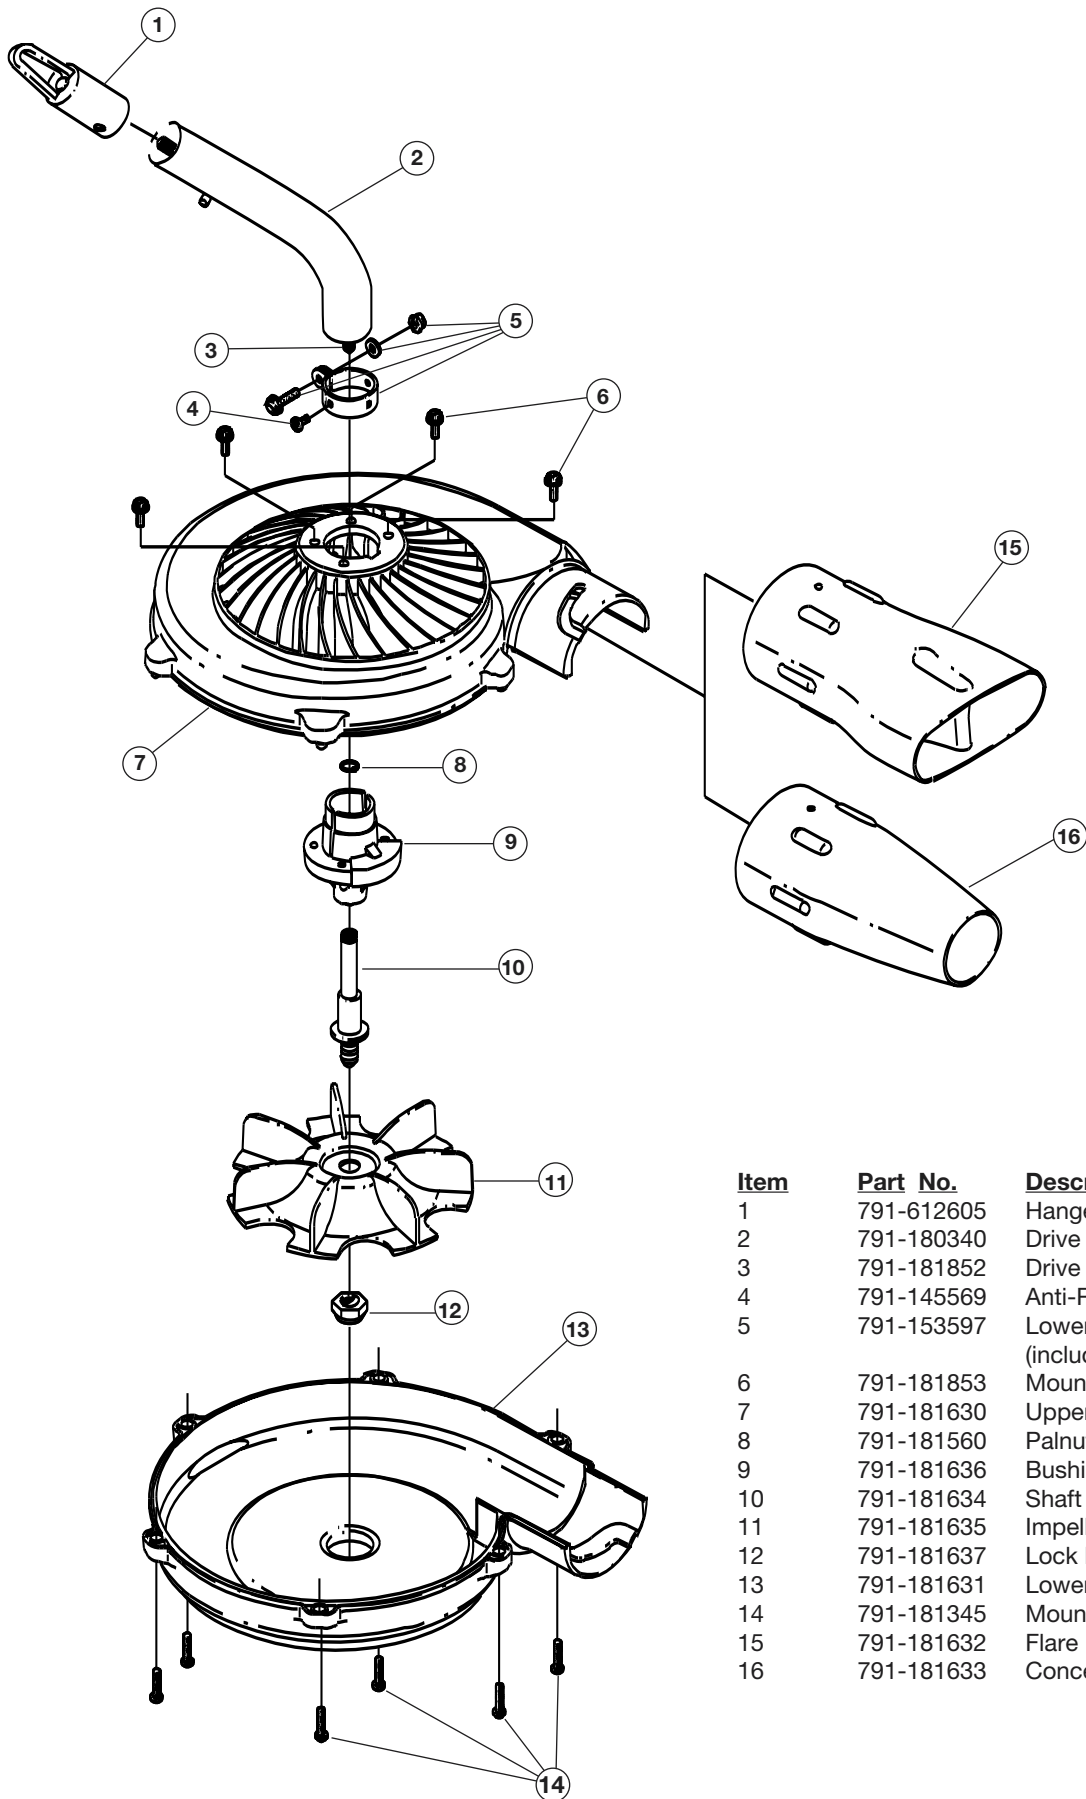

**REPLACEMENT PARTS - MODEL TB720r**  
**TURBO BLOWER ADD-ON**  
 PPN 41AJTB-A034

<b>Item</b>	<b>Part No.</b>	<b>Description</b>
1	791-612605	Hanger
2	791-180340	Drive Shaft Housing Assembly
3	791-181852	Drive Shaft Assembly
4	791-145569	Anti-Rotation Screw
5	791-153597	Lower Clamp Assembly (includes 4)
6	791-181853	Mounting Screw
7	791-181630	Upper Housing
8	791-181560	Palnut
9	791-181636	Bushing Assembly Housing
10	791-181634	Shaft Impeller
11	791-181635	Impeller
12	791-181637	Lock Nut
13	791-181631	Lower Housing
14	791-181345	Mounting Screw
15	791-181632	Flare Nozzle
16	791-181633	Concentrator Nozzle