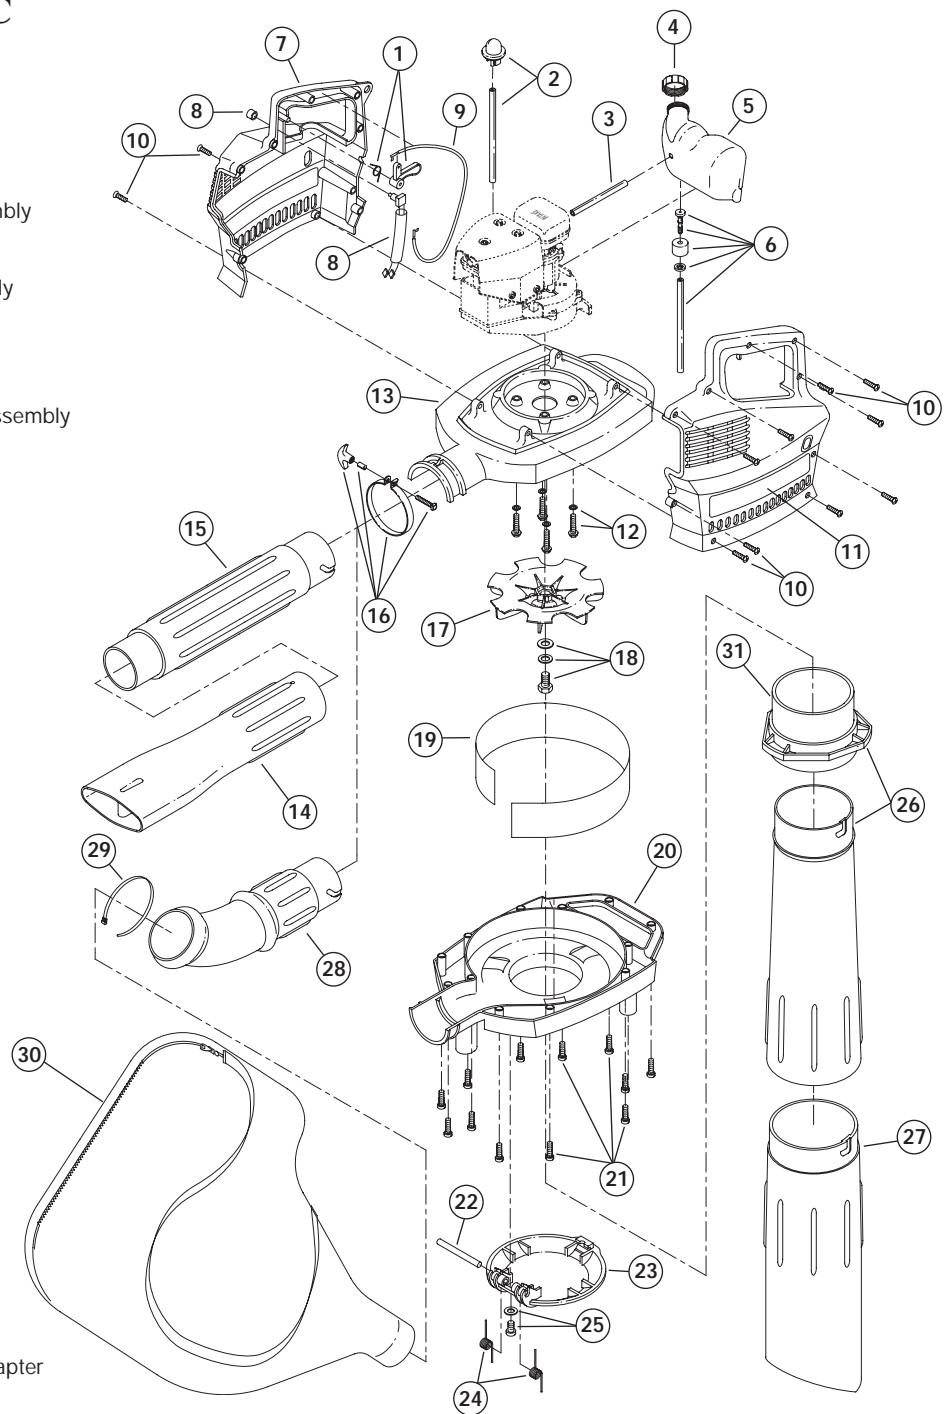

BLOWER/VACUUM PARTS - MODEL 310Bvr

2-CYCLE GAS BLOWER/VAC

PPN 41BS310G034

Item	Part No.	Description
1	791-00036	Trigger Assembly
2	791-147351	Primer Bulb and Hose Assembly
3	791-181168	Return Line Assembly
4	791-182612	Fuel Cap Assembly
5	791-147350	Complete Fuel Tank Assembly (includes items 3, 4 and 6)
6	791-147036	Fuel Line Assembly
7	791-180484	R.H. Engine Cover
8	791-180450	Switch and Lead Assembly
9	791-181513	Throttle Wire and Housing Assembly
10	791-147049	Mounting Screw Assembly
11	791-180485	L.H. Engine Cover
12	791-180058	Mounting Screw Assembly
13	791-180478	Upper Blower Housing
14	791-180469	Blower Tube/w Nozzle
15	791-180480	Blower Tube
16	791-180481	Clamp Assembly
17	791-147353	Impeller
18	791-181514	Mounting Bolt Assembly
19	791-181586	Impact Shield
20	791-180487	Lower Blower Housing
21	791-147049	Mounting Bolt Assembly
22	791-181516	Hinge Shaft
23	791-181524	Intake Cover
24	791-147051	Spring Set
25	791-181515	Mounting Screw Assembly