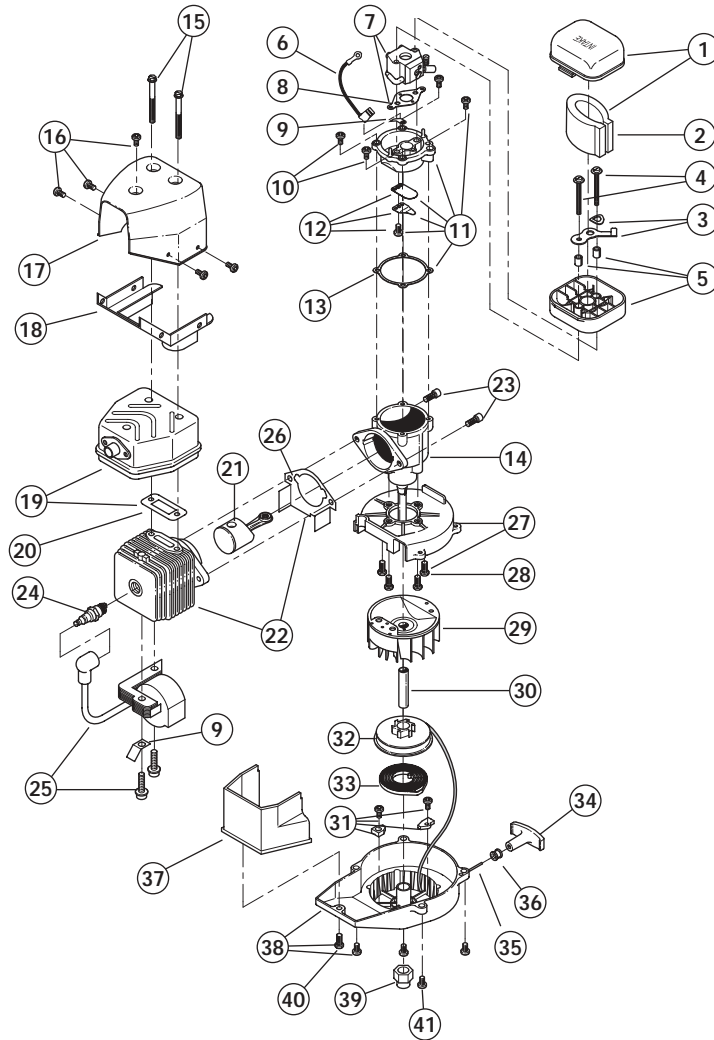

ENGINE PARTS - MODEL 310BVr 2-CYCLE GAS BLOWER/VAC

PPN 41BS310G034

Item	Part No.	Description	Item	Part No.	Description
1	791-683378	Air Cleaner Cover Assembly	27	791-153520	Shroud Assembly (includes 28)
2	791-612111	Air Cleaner Filter	28	791-181861	Shroud Screw
3	791-683380	Choke Lever Assembly	29	791-182736	Flywheel Assembly
4	791-180351	Mounting Bolt Assembly	30	791-181525	Spacer
5	791-181512	Air Cleaner Base	31	791-180930	Pulley Retainer Assembly
6	791-180360	Wire Lead	32	753-04232	Recoil Pulley Assembly
7	791-182204	Carburetor Assembly (includes 8)	33	791-613102	Recoil Spring
8	791-610675	Carburetor Gasket (10 pack)	34	791-181079	Pull Handle
9	791-611063	Ground Tab	35	791-613103	Rope
10	791-147835	Reed Plate Mounting Screw	36	791-611061	Rope Guide
11	791-684757	Complete Reed Plate Assembly (includes 10, 12 & 13)	37	791-181585	Shroud Extension
12	791-684451	Reed Assembly	38	791-181931	Starter Housing Assembly (includes 31-36, 40 & 41)
13	791-612115	Reed Plate Gasket	39	791-181524	Crankshaft Extension
14	791-182775	Crankcase Service Assembly	40	791-181345	Shroud Extension Screw
15	791-182464	Muffler Mounting Bolt	41	791-181862	Housing Screw
16	791-181517	Mounting Screw Assembly	*	753-1209	Piston Ring
17	791-181522	Upper Heat Shield	*	791-181520	Engine Gasket Kit
18	791-181518	Lower Heat Shield	*	791-180602	O.E.M. Carburetor Repair Kit (Walbro)
19	791-181521	Muffler Assembly (includes 15 & 20)			
20	791-00027	Exhaust Gasket (10 pack)			
21	753-04367	Piston and Rod Assembly			
22	753-1206	Cylinder Assembly (includes 23)			
23	791-182723	Cylinder Bolt			
24	791-610311B	Spark Plug			
25	753-04125	Module Assembly (includes 9)			
26	791-181519	Cylinder Gasket			
			*		Item Not Shown