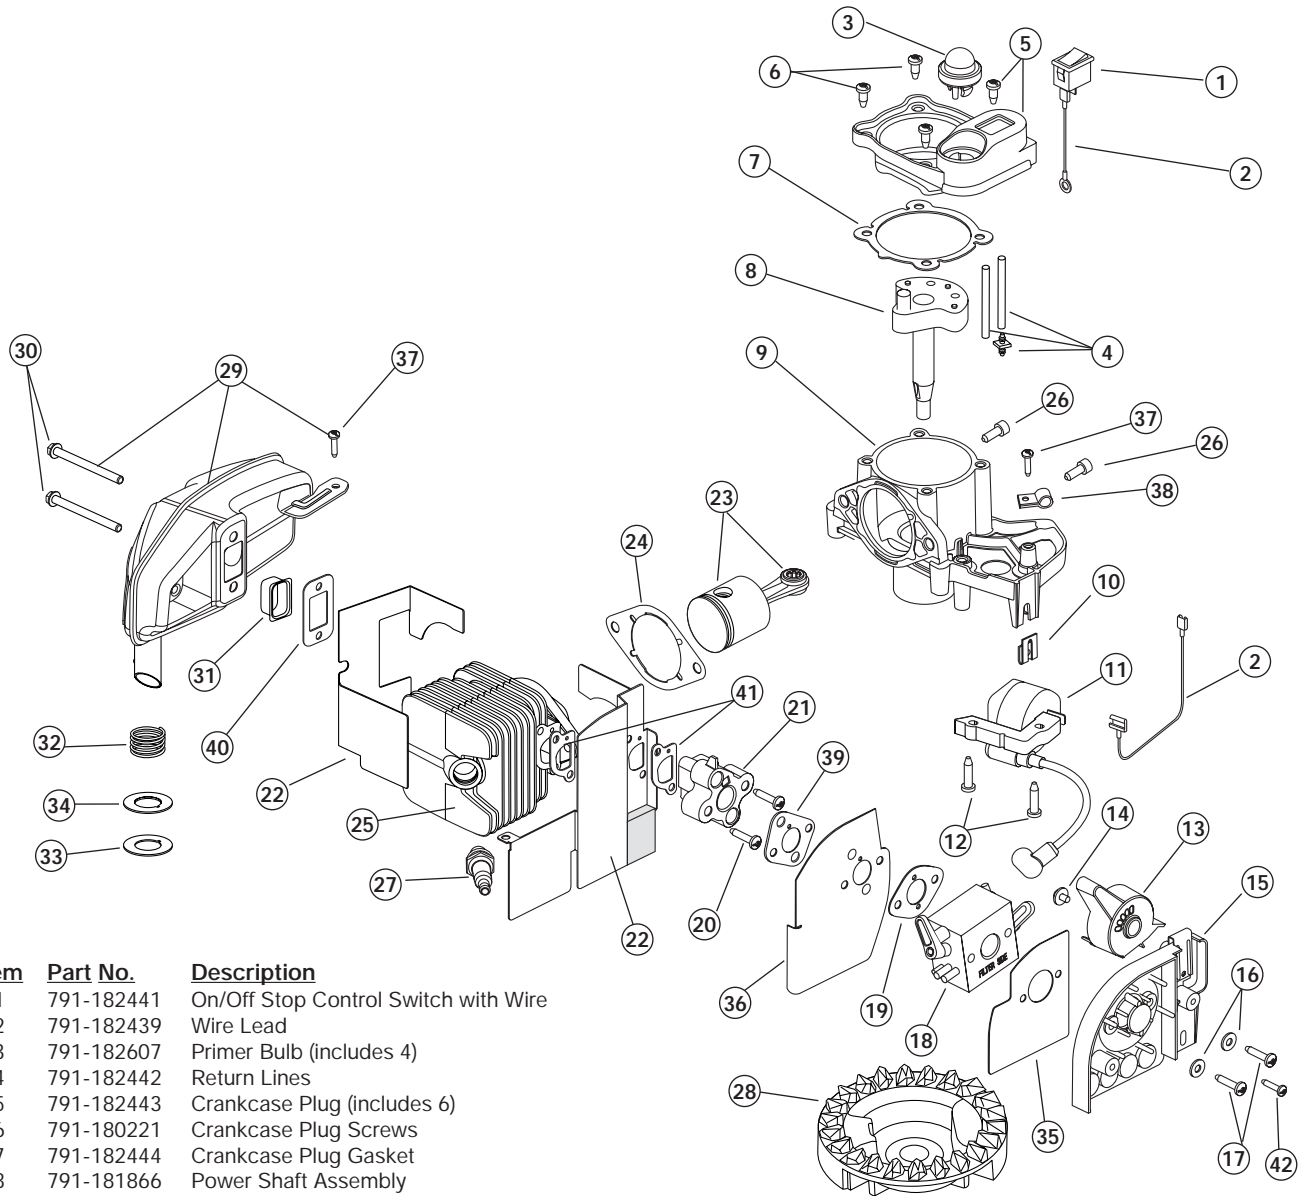

# ENGINE PARTS - MODEL 340BV 2-CYCLE GAS BLOWER-VAC

PPN 41BS340G034

Item	Part No.	Description
1	791-182441	On/Off Stop Control Switch with Wire
2	791-182439	Wire Lead
3	791-182607	Primer Bulb (includes 4)
4	791-182442	Return Lines
5	791-182443	Crankcase Plug (includes 6)
6	791-180221	Crankcase Plug Screws
7	791-182444	Crankcase Plug Gasket
8	791-181866	Power Shaft Assembly
9	791-182445	Crankcase Assembly (includes 6 & 8)
10	791-181064	Tinnerman Nut
11	791-182446	Module Assembly (includes 12)
12	791-182447	Module Screw
13	791-182448	Throttle Lever
14	791-182449	Screw
15	791-182450	Air Cleaner Base
16	791-182451	Washer
17	791-182452	Carburetor Mount Screw
18	791-182453	Carburetor (includes 4)
19	791-182454	Carburetor Gasket
20	791-182455	Spacer Mounting Screw
21	791-182456	Carburetor Spacer
22	753-04163	Cylinder Baffle Assembly
23	791-182458	Piston and Rod Assembly
24	791-182459	Cylinder Gasket
25	791-182460	Cylinder Assembly (includes 24 & 26)
26	791-182461	Cylinder Bolt
27	791-610311	Spark Plug
28	791-182462	Flywheel
29	792-182756	Muffler Assembly (includes 30-34 & 37)
30	791-160335	Muffler Mounting Screw
31	791-182762	Spark Arrestor Screen

Item	Part No.	Description
32	753-04168	Exhaust Tube Spring
33	753-04169	Exhaust Tube Washer
34	791-182759	Exhaust Tube Gasket
35	791-182515	Air Filter Heat Shield
36	791-182516	Carburetor Heat Shield
37	791-182188	Screw
38	791-182491	Clip
39	791-182518	Heat Shield Gasket
40	753-04167	Exhaust Gasket
41	791-182563	Intake Gasket
42	791-181930	Screw
*	791-182567	Kit, Foam Seal
*	791-182520	O.E.M. Carburetor Repair Kit (Walbro)
*	791-182521	Gasket Diaphragm Repair Kit (Walbro)
*	791-180530	Piston Ring
*	791-182498	Short Block Assembly (includes 8-10 & 23-27)
*	791-610309	Oil Seal
*	Not Shown	