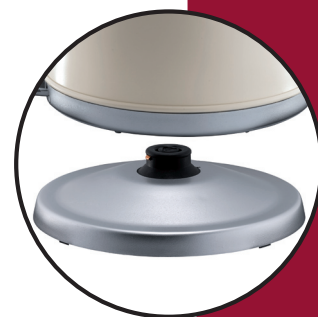

exido

245-048 Cordless kettle

- Capacity 1.7 litres
- 360° centerswitch
- Open handle for easy operation
- Hinged lid with lock function
- Concealed heating element - nickel free
- External water level indicator
- Detachable lime scale filter
- Boil dry safety protected
- On/off switch
- Pilot lamp
- Cord storage facility in base
- Power: Max. 2200 watt

product specifications:

art. no.:	245-048
color:	creamy
capacity:	1,7 litres
power:	2200 watt
product meas. (HxWxD):	23,4 x 16,3 x 25,5 cm.
gift box meas. (HxWxD):	19,7 x 19,7 x 29 cm.

logistic info:

barcode:	5707442450480
qty. per export carton:	6 pcs.
20/40/40 cont. qty:	1998/4234/4902 pcs.
export carton size (HxWxD):	61 x 21,5 x 60 cm.