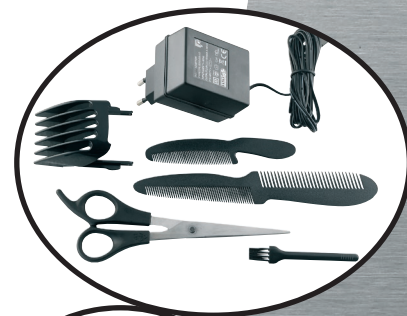

exDo

HAIR CARE SERIES

Ceramic and titanium blades

LED indicators showing 5 levels of battery capacity

Automatic comb position and lock-button function

238-001 Rechargeable hairtrimmer

- Automatic comb position and lock-button function keeps the comb in place
- Ceramic and titanium blades ensure a super sharp precision cut
- LED indicators showing 5 levels of battery capacity from 20 to 100%
- Automatic cut off charging system
- 2 adjustable attachment combs of 26 positions cutting lengths from 4 to 42 mm
- Including scissors, barber comb, moustache comb, cleaning brush, charging base and adaptor

product specifications:

art. no.:	238-001
color:	silver/grey/black
product meas. (HxWxD):	20,1 x 8,7 x 9 cm
gift box meas. (HxWxD):	16.5 x 10.5 x 28.3 cm
netto weight:	0,582 kg
gross weight:	0,786 kg

logistic info: