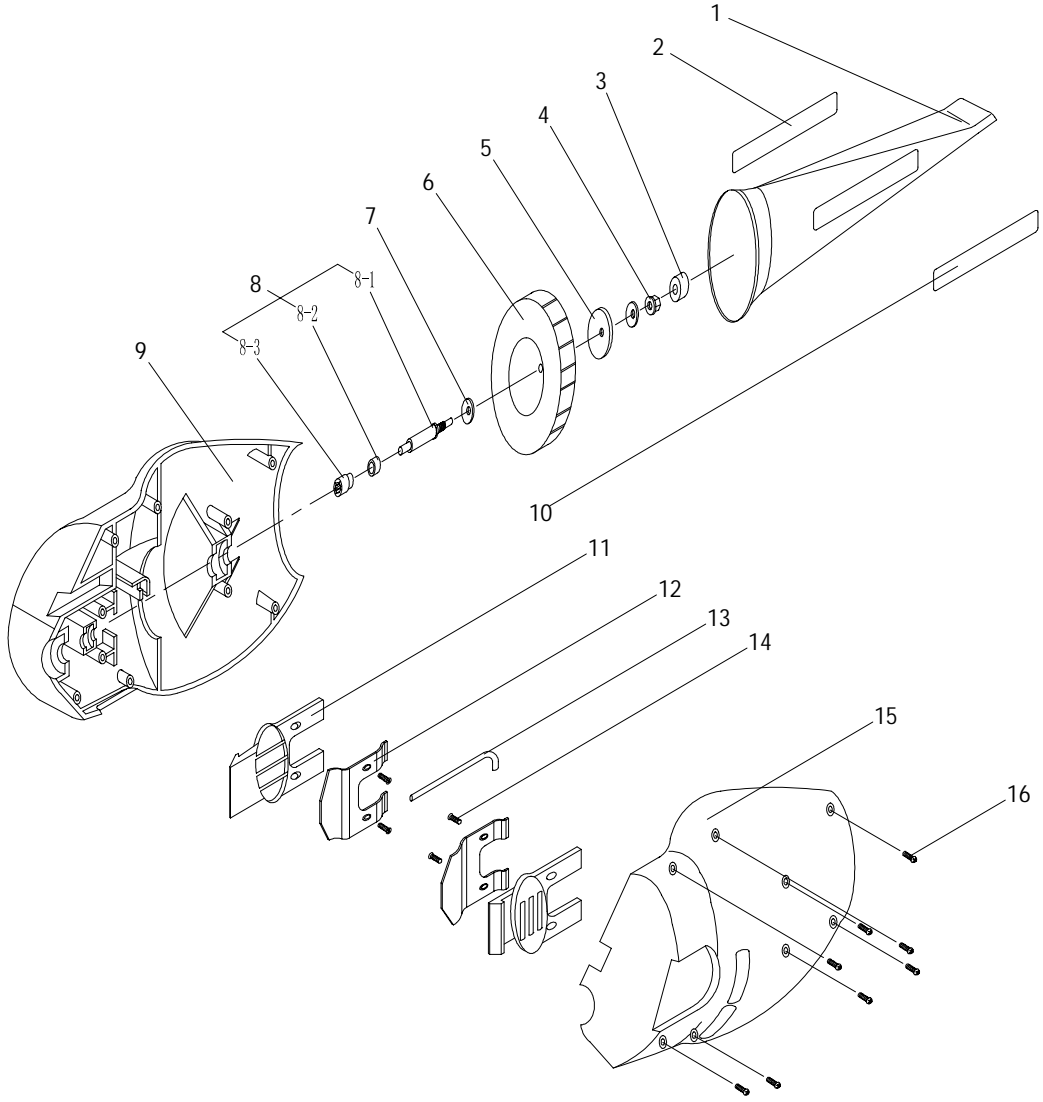

SERVICE SPARE PARTS LIST

SPECIFY MODEL NO. WHEN ORDERING PARTS		DATE	REVISED DATE
Blower Ass'y		2003/4/7	
MODEL NO.	6238-980501		N/A

No.	STK CODE	Parts No.	Description	Q	No.	STK CODE	Parts No.	Description	Q
1	B	6129-980501	TUBE	1	9	B	6154-980501	CONNECT (L)	1
2	-	6097-980512	LABEL	1	10	-	6097-980513	LABEL	1
3	B	6MB-626-01	BEARING	1	11	A	6056-981001	BUTTON	2
4	A	6236-980501	NUT	1	12	A	6079-981001	SPRING LAMINATION	2
5	A	6014-220002	WASHER	1	13	A	6197-981001	PIN	1
6	B	6169-980501	FAN	1	14	A	6SVAB-05-10	SCREW	4
7	A	6014-220001	WASHER	2	15	B	6154-980502	CONNECT (R)	1
8	A	6228-980501	PIVOT ASS'Y	1	16	A	6SDABB03-18	SCREW	8

Stocking Codes are:
 A - Dealer stocked B - Distributor stocked C - Factory stocked