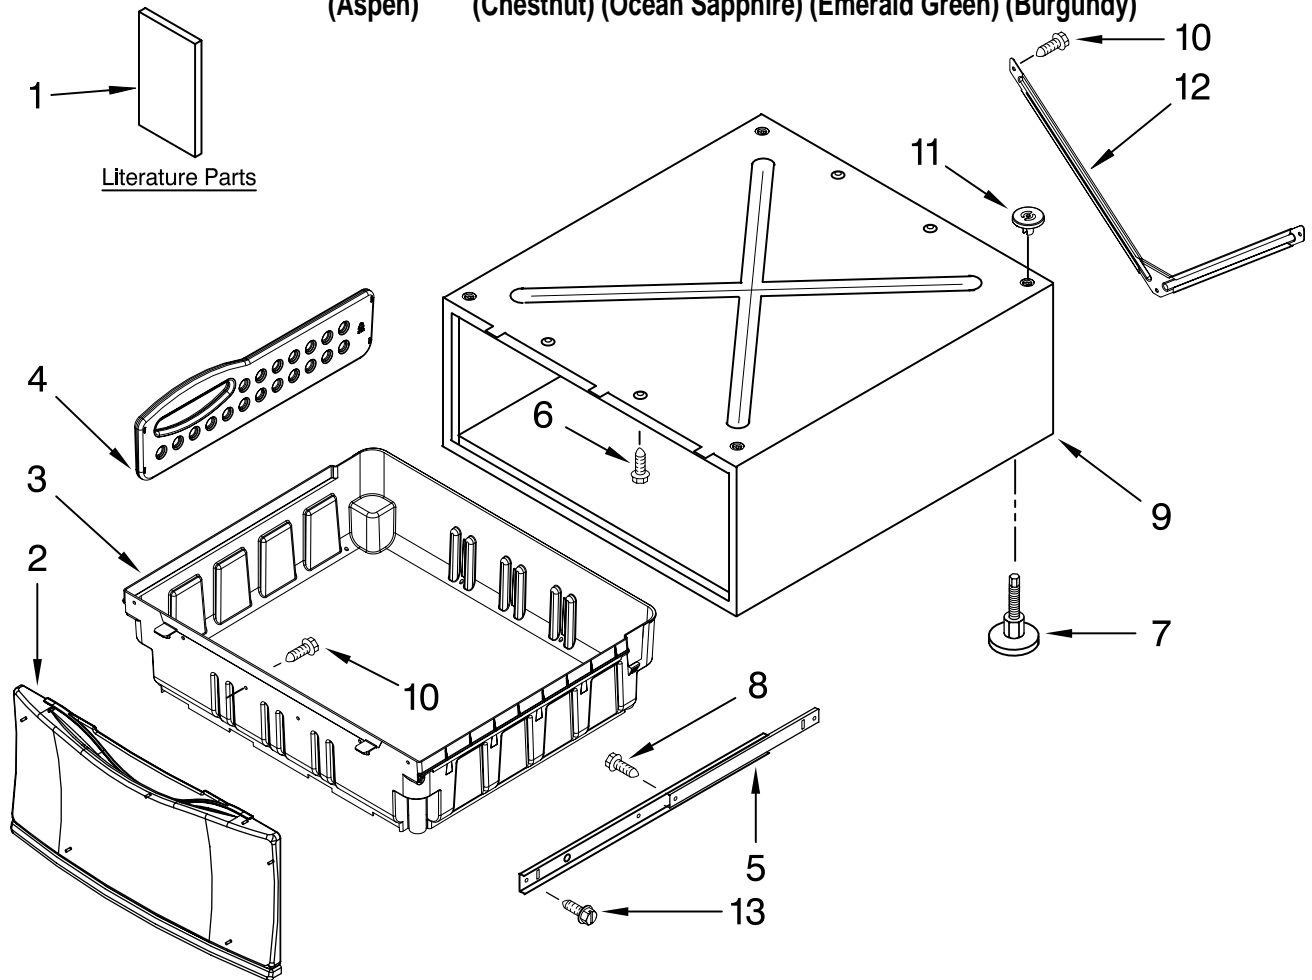

CABINET PARTS

PEDESTAL

For Models: XHP1550VW0, XHP1550VF0, XHP1550VJ0, XHP1550VB0, XHP1550VU0
(White) (Metallic Red) (Oxide) (Black) (Ultimate Silver)

For Models: XHP1550VA0, XHP1550VC0, XHP1550VE0, XHP1550VP0, XHP1550VM0
(Aspen) (Chestnut) (Ocean Sapphire) (Emerald Green) (Burgundy)

Illus. No.	Part No.	DESCRIPTION
1	W10198562	Literature Parts Installation Instructions
2	W10172749	Drawer Front Assembly White
	W10193241	Metallic Red
	W10193242	Oxide
	W10172759	Ebony
	W10172756	Ultimate Silver
	W10172760	Aspen
	W10172761	Chestnut
	W10193243	Ocean Sapphire
	W10189798	Emerald Green
	W10216396	Burgundy

Illus. No.	Part No.	DESCRIPTION
3	W10169635	Drawer Bin
4	W10189999	Divider, Drawer
5	8578394	Slide Assembly
6	3400111	Screw
7	8563585	Foot Assembly
8	3400639	Screw, 6-20 x 3/8
9		Cabinet (Not Serviced)
10	8533995	Screw, 8-18 x 1/2
11	8537982	Pad (4)
12	W10169550	Brace, Rear
13	9740849	Screw, 8-18 x 7/16