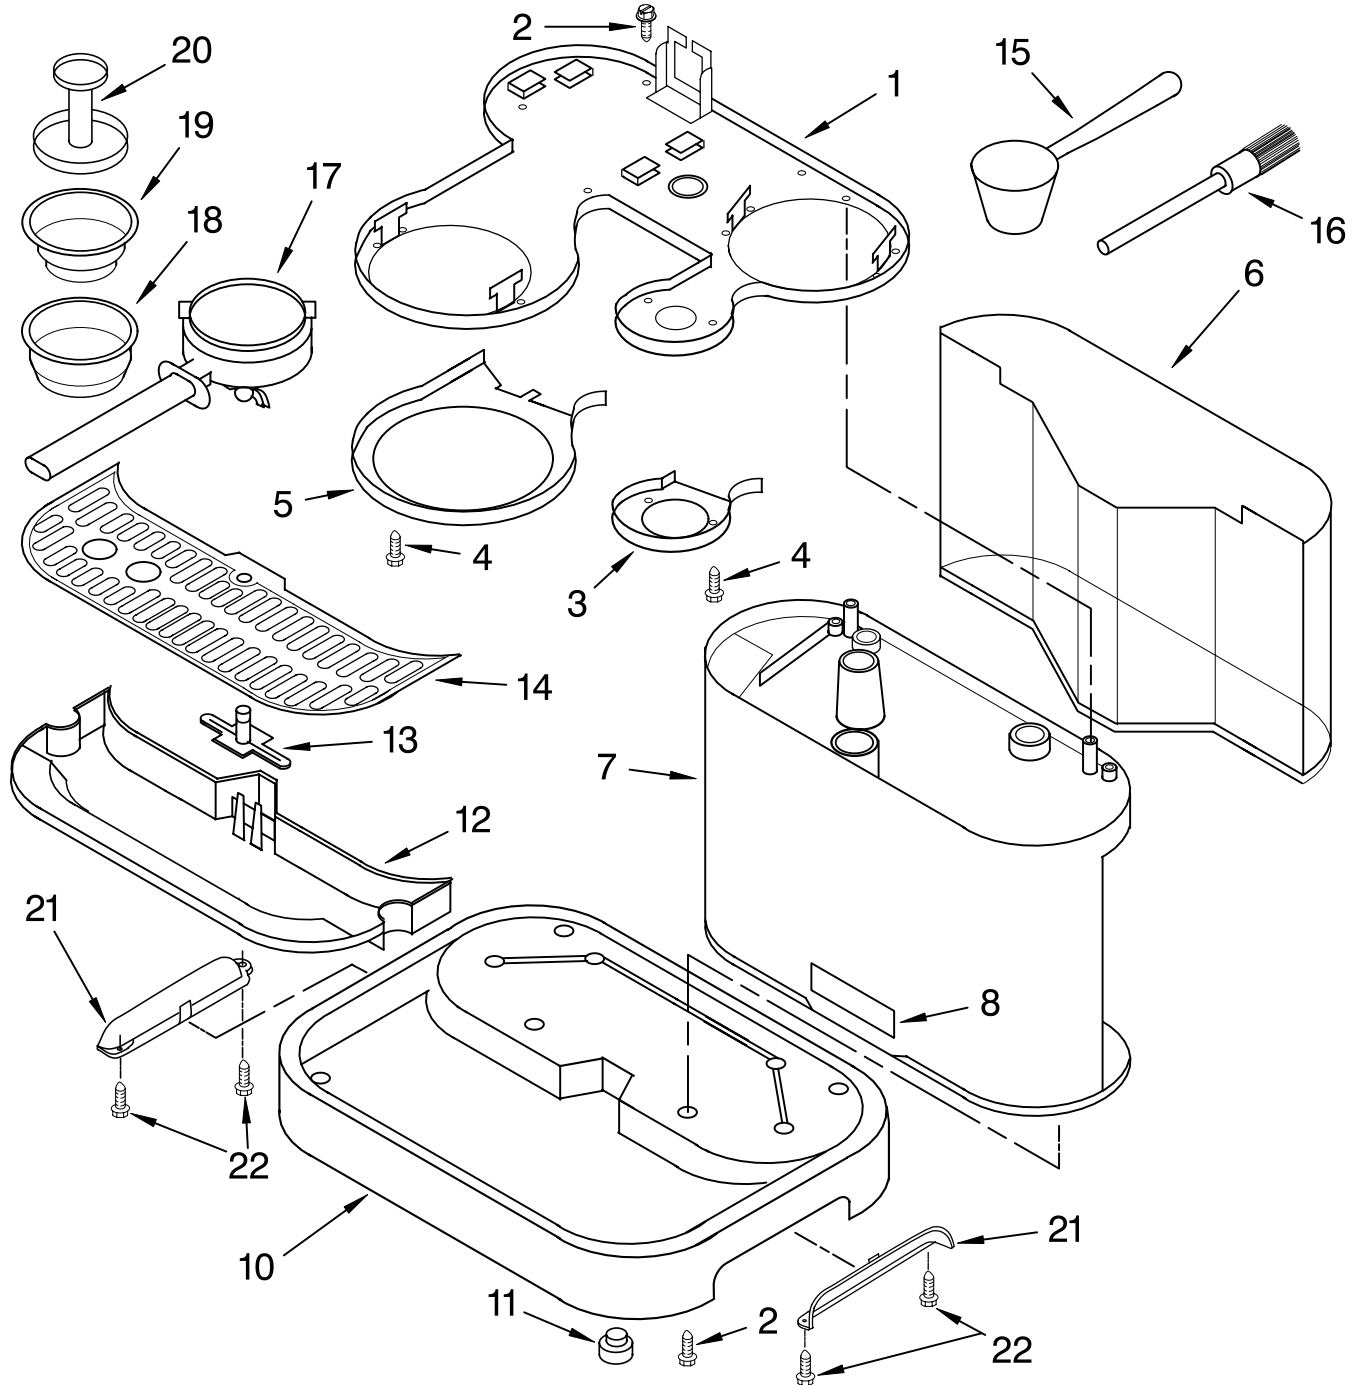

UPPER HOUSING AND CONTROLS

For Models: KPES100__1, 4KPES100__1

Illus. No.	Part No.	DESCRIPTION	Illus. No.	Part No.	DESCRIPTION	Illus. No.	Part No.	DESCRIPTION
1		Literature Parts	6	4176408	Rod	16	4176416	Bezel, Coffee
	8204574	Guide, Use & Care	7	4176409	Screw	17	4176415	Switch
	8204577	Wiring Diagram	8	8211629	Gauge, Coffee	18	4176418	Pipe Assembly
	8204575	Service Manual	9	8211630	Gauge, Steam	19	4176419	Steam Group Assy
	8212135	Repair Parts List	10	4176410	Ring, Trim Gauge	20	4176421	Spacer, Knob
2	4176403	Cup Guard Assembly	11	4176411	Switch - On/Off	21	4176422	Bezel, Steam
3	4176404	Screw	12	4176412	Bracket, Switch	22	4176423	Screw
4	4176405	Lid, Tank	13	4176413	Screw	23	4176424	Knob & Clip Assy
5	4176406	Cabinet - Upper	14	4176414	Light & Wire Assy	24	4176425	Tip, Frothing
	4176407	Pearl Metallic	15	4176420	Button, Switch	25	4176434	Washer
	4176407	Empire Red						
	8212159	Nickel Pearl						

FOR ORDERING INFORMATION REFER TO PARTS PRICE LIST

LOWER HOUSING AND BASE PARTS

For Models: KPES100__1, 4KPES100__1

Illus. No.	Part No.	DESCRIPTION
1	4176426	Plate, Cabinet
2	4176404	Screw
3	4176428	Trim, Steam Pod
4	4176427	Screw
5	4176429	Trim, Coffee
6	4176430	Tank, Water
7	4176431	Body, Cabinet
	4176432	Empire Red
	8212161	Nickel Pearl

Illus. No.	Part No.	DESCRIPTION
8	4176433	Nameplate
10	4176435	Base Assembly (Includes Feet)
11	4176436	Foot
12	4176437	Tray, Drip
13	4176438	Floater, Red
14	4176439	Grid

Illus. No.	Part No.	DESCRIPTION
15	4176440	Scoop, Coffee
16	4176441	Brush, Cleaning
17	4176442	Holder, Filter
18	4176443	Filter, 2-Cup
19	4176444	Filter, 1-Cup
20	4176445	Tamper, Coffee
21	8212222	Handle
22	8212223	Screw