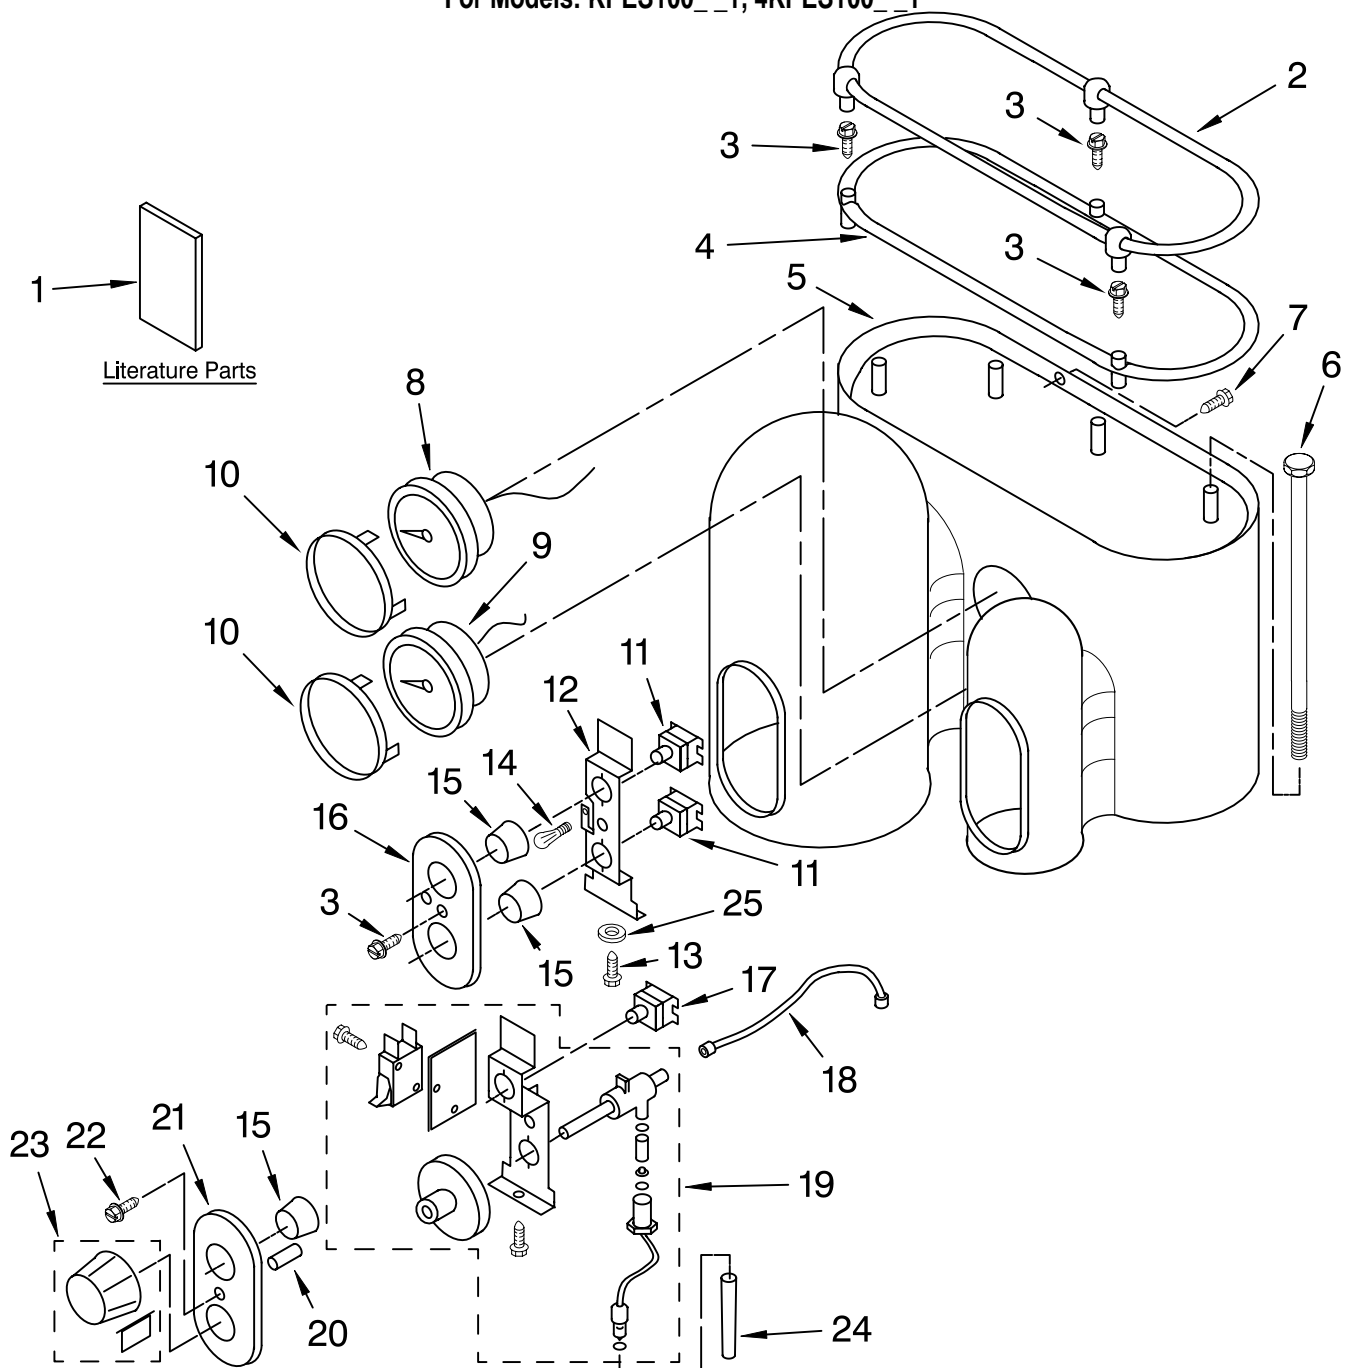

UPPER HOUSING AND CONTROLS

For Models: KPES100__1, 4KPES100__1

Illus. No.	Part No.	DESCRIPTION	Illus. No.	Part No.	DESCRIPTION	Illus. No.	Part No.	DESCRIPTION
1		Literature Parts	6	4176408	Rod	16	4176416	Bezel, Coffee
	8204574	Guide, Use & Care	7	4176409	Screw	17	4176415	Switch
	8204577	Wiring Diagram	8	8211629	Gauge, Coffee	18	4176418	Pipe Assembly
	8204575	Service Manual	9	8211630	Gauge, Steam	19	4176419	Steam Group Assy
	8212135	Repair Parts List	10	4176410	Ring, Trim Gauge	20	4176421	Spacer, Knob
2	4176403	Cup Guard Assembly	11	4176411	Switch - On/Off	21	4176422	Bezel, Steam
3	4176404	Screw	12	4176412	Bracket, Switch	22	4176423	Screw
4	4176405	Lid, Tank	13	4176413	Screw	23	4176424	Knob & Clip Assy
5	4176406	Cabinet - Upper	14	4176414	Light & Wire Assy	24	4176425	Tip, Frothing
	4176407	Pearl Metallic	15	4176420	Button, Switch	25	4176434	Washer
	4176407	Empire Red						
	8212159	Nickel Pearl						

FOR ORDERING INFORMATION REFER TO PARTS PRICE LIST

LOWER HOUSING AND BASE PARTS

For Models: KPES100__1, 4KPES100__1

Illus. No.	Part No.	DESCRIPTION
1	4176426	Plate, Cabinet
2	4176404	Screw
3	4176428	Trim, Steam Pod
4	4176427	Screw
5	4176429	Trim, Coffee
6	4176430	Tank, Water
7	4176431	Body, Cabinet
	4176432	Empire Red
	8212161	Nickel Pearl

Illus. No.	Part No.	DESCRIPTION
8	4176433	Nameplate
10	4176435	Base Assembly (Includes Feet)
11	4176436	Foot
12	4176437	Tray, Drip
13	4176438	Floater, Red
14	4176439	Grid

Illus. No.	Part No.	DESCRIPTION
15	4176440	Scoop, Coffee
16	4176441	Brush, Cleaning
17	4176442	Holder, Filter
18	4176443	Filter, 2-Cup
19	4176444	Filter, 1-Cup
20	4176445	Tamper, Coffee
21	8212222	Handle
22	8212223	Screw