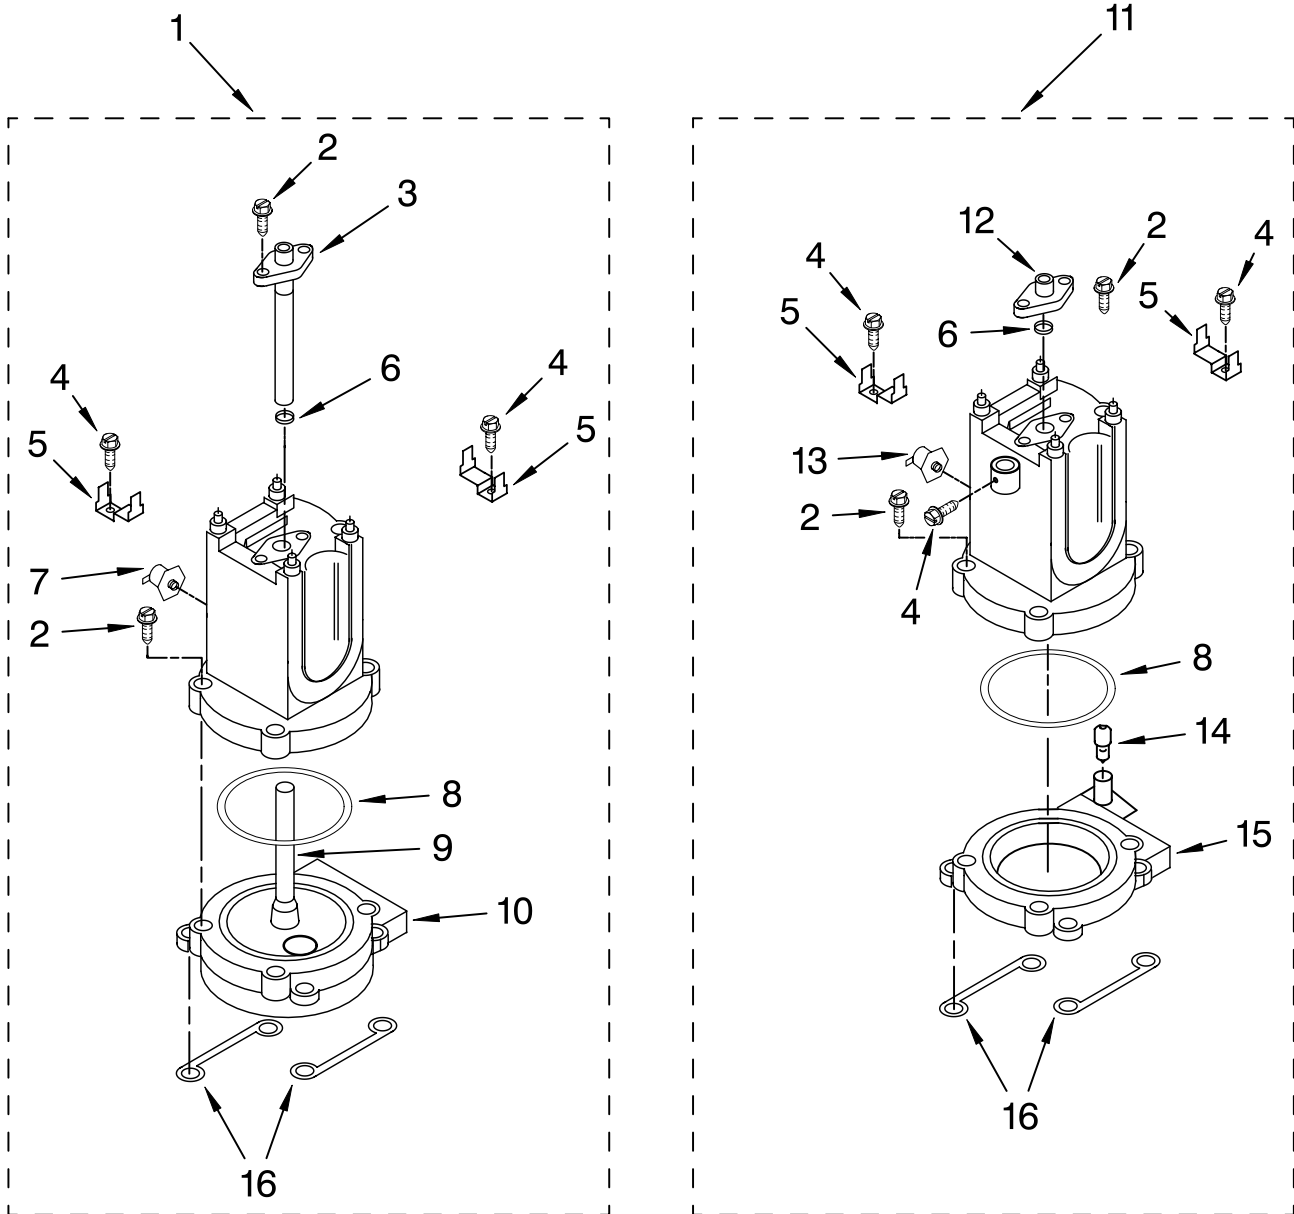

BOILER ASSEMBLIES

For Models: KPES100__1, 4KPES100__1

Illus. No.	Part No.	DESCRIPTION
1	4176446	Boiler – Coffee
2	8211631	Screw
3	8211632	Support, Gauge Sensor
4	8211633	Screw
5	8211634	Clamp, Thermo Fuse
6	8211635	Gasket

Illus. No.	Part No.	DESCRIPTION
7	8211636	Thermostat, Coffee
8	8211637	Gasket
9	8211638	Pipe, Copper
10	8211639	Body, Unit
11	4176448	Boiler, Espresso

Illus. No.	Part No.	DESCRIPTION
12	8211640	Body, Steam Pipe
13	8211641	Thermostat, Steam
14	8211642	Fitting
15	8211643	Flange, Steam Boiler
16	8211644	Gasket, Insulating

FOR ORDERING INFORMATION REFER TO PARTS PRICE LIST