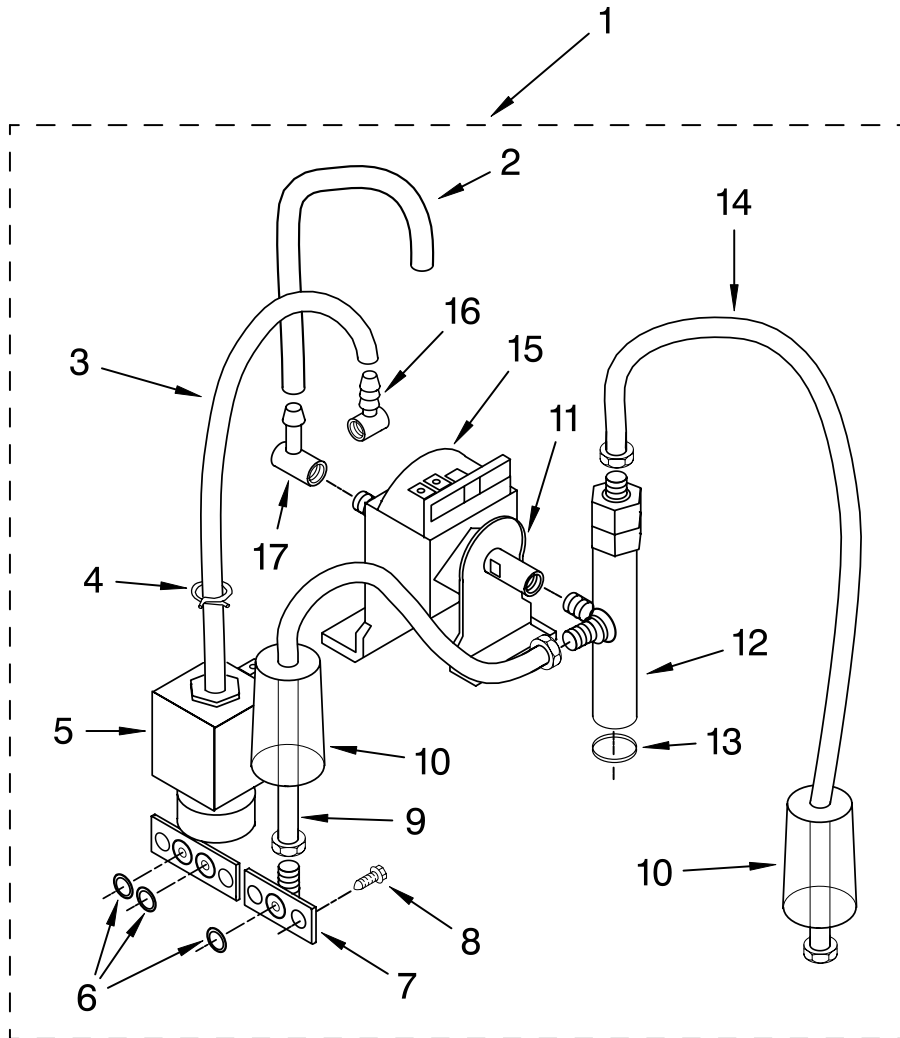

PUMP ASSEMBLY

For Models: KPES100__1, 4KPES100__1

Illus. No.	Part No.	DESCRIPTION
1	8211480	Pump Assembly
2	8211645	Pipe, Suction
3	8211646	Pipe SL
4	8211647	Clamp, Hose
5	8211482	Valve, Solenoid (3-Way)
6	8211649	Gasket

Illus. No.	Part No.	DESCRIPTION
7	8211650	Fitting, Input
8	8211651	Screw, M 5 x 12
9	8211652	Pipe Assembly
10	8211653	Protector, Pipe
11	8211654	Support, Pump (Eaton)

Illus. No.	Part No.	DESCRIPTION
12	8211655	Valve Assembly
13	8211656	Gasket, Valve
14	8211657	Pipe Assembly
15	8211658	Pump, w/Thermostat
16	8211659	Fitting, "T"
17	8211664	Connector, Pump Suction

FOR ORDERING INFORMATION REFER TO PARTS PRICE LIST