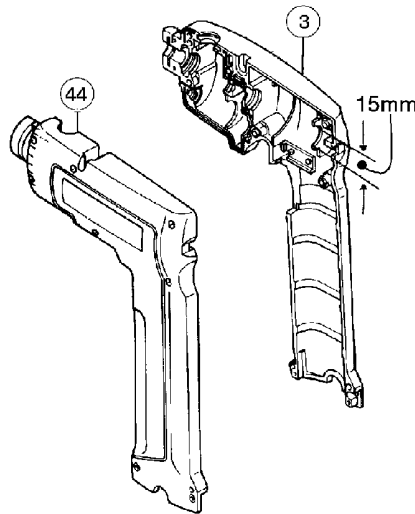

### 1. Change on Spur Gear, Steel Ball & Clutch Cam.

Item No.	Description	Type 1	Type 2
28	Spur Gear 89	221883-7	226233-1
29	Steel Ball	216002-8 (4.8)	216011-7 (5.6)
30	Clutch Cam	223059-2	223086-9
	Serial No. 6095D	~ 500353E	500354E ~
	Serial No. 6095DW	~ 34715E	34716E ~

### 2. Change on Housing.

Type 1

Type 2

Type 3

Item No.	Description	Type 1 (MJ)	Type 2 (MME)	Type 3 (MCP)
3	Housing (R)	414391-7 (No Longer Available)	415007-7	<b>183055-1</b> Set (415007-7A)
44	Housing (L)	414392-5 (No Longer Available)	415008-5	<b>183055-1</b> Set (415008-5A)