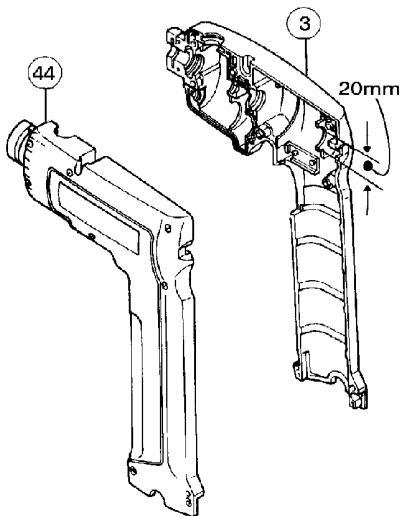

SERVICE CHANGES

1. Change on Spur Gear, Steel Ball & Clutch Cam.

Item No.	Description	Type 1	Type 2
28	Spur Gear 89	221883-7	226233-1
29	Steel Ball	216002-8 (4.8)	216011-7 (5.6)
30	Clutch Cam	223059-2	223086-9
	Serial No. 6095D	~ 500353E	500354E ~
	Serial No. 6095DW	~ 34715E	34716E ~

2. Change on Housing.

Type 1