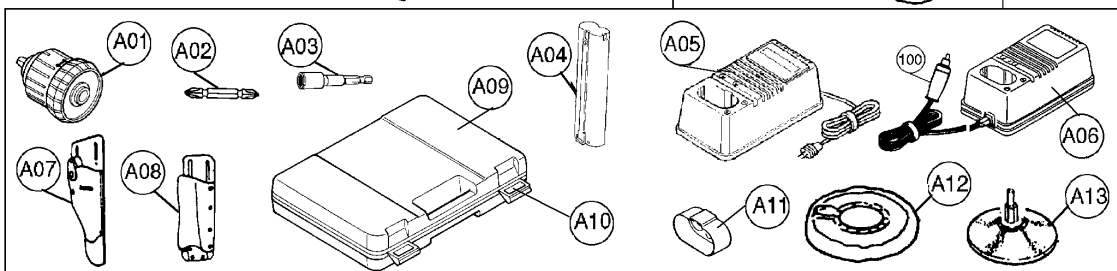

CORDLESS DRIVER DRILL

Model 6095D
Model 6095DQ*
Model 6095DW
Model 6095DWE
Model 6095DWBE
(MJ/MCA/MME/MCP)
Model 6095DWL-2

02-2001
6095DQ* Discontinued in 1992