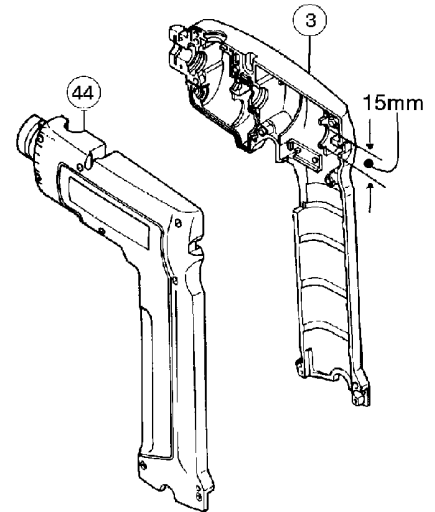

### 1. Change on Spur Gear, Steel Ball & Clutch Cam.

Item No.	Description	Type 1	Type 2
28	Spur Gear 89	221883-7	226233-1
29	Steel Ball	216002-8 (4.8)	216011-7 (5.6)
30	Clutch Cam	223059-2	223086-9
	Serial No. 6095D	~ 500353E	500354E ~
	Serial No. 6095DW	~ 34715E	34716E ~

### 2. Change on Housing.

Type 1

Type 2

Type 3

Item No.	Description	Type 1 (MJ)	Type 2 (MME)	Type 3 (MCP)
3	Housing (R)	414391-7 (No Longer Available)	415007-7	<b>183055-1</b> Set (415007-7A)
44	Housing (L)	414392-5 (No Longer Available)	415008-5	<b>183055-1</b> Set (415008-5A)