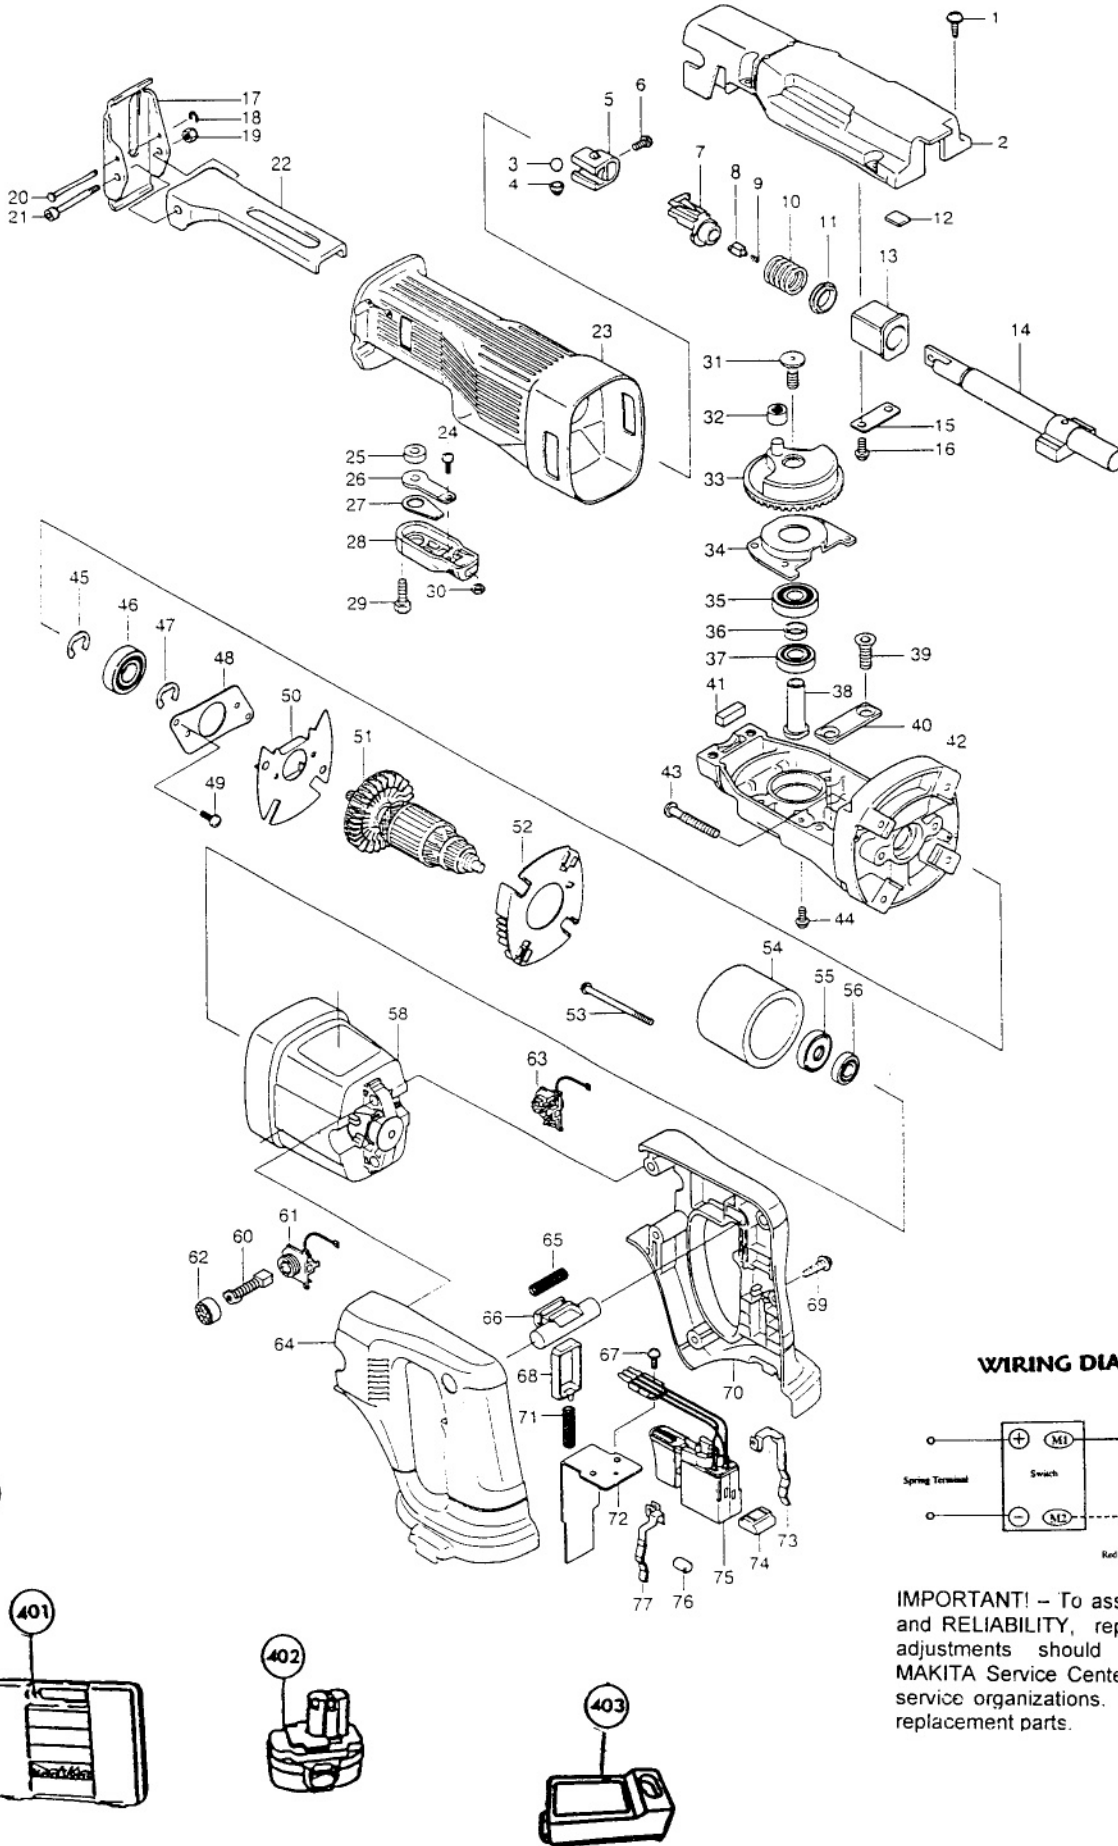

CORDLESS RECIPRO SAW

MODEL JR180D
MODEL JR180DWB

WIRING DIAGRAM

IMPORTANT! – To assure product **SAFETY** and **RELIABILITY**, repairs, maintenance or adjustments should be performed by **MAKITA** Service Centers, or other qualified service organizations. Always use **MAKITA** replacement parts.