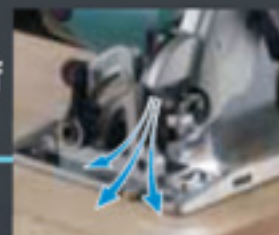

Cordless Circular Saw
BSS610SK 165mm

Makita

LXT
LITHIUM-ION

MUSCULAR SAW

LITHIUM-ION

**Take it anywhere
you like**

Built-in Blow-off
Nozzle

LED Job Light

Cutting Depth
indication

Ergonomic Grip

0 - 50 degree

BSS610 165mm

Capacity	at 90 degrees : 0-57mm at 45 degrees : 0-40mm at 50 degrees : 0-36mm
Blade diameter	165mm
No load speed	3,700rpm
Dimensions (L x W x H)	347 x 202 x 228mm
Net weight	3.2 kg
Voltage	18V