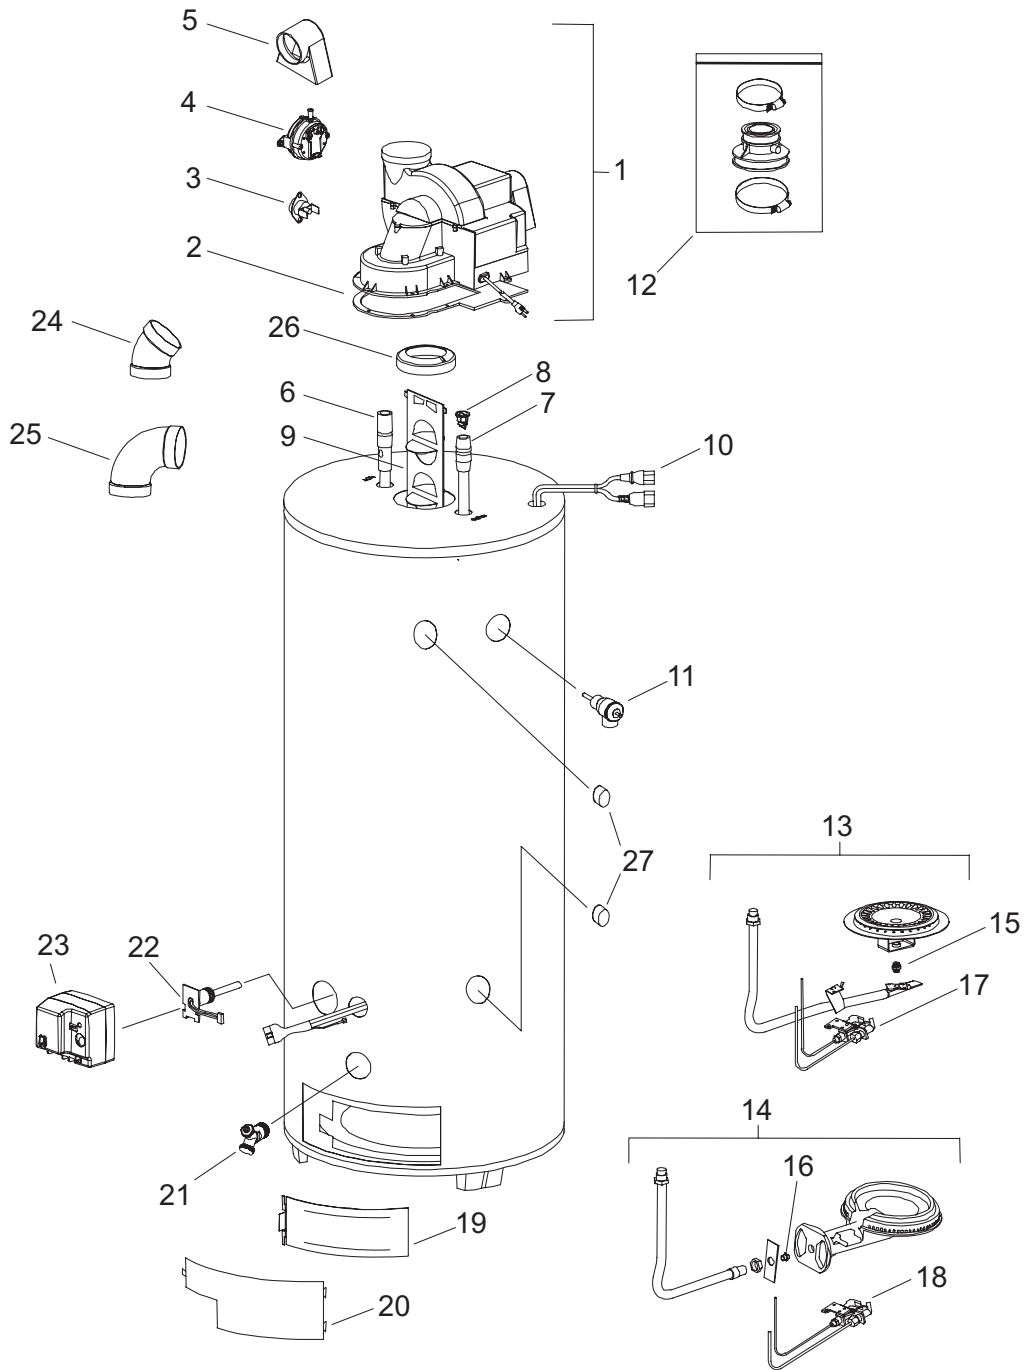

PARTS & SERVICE DEPARTMENT
 Nashville, Tennessee
 615-889-8900 • Fax: 615-547-1000
 www.Lochinvar.com

Replacement Parts List

**Power-Vented Residential Gas
 Models LVN(L) 041, 051, 052, & 065**

ITEM NO.	DESCRIPTION	MODEL/PART NUMBER			
		LV(N,L)041	LV(N,L)051	LV(N,L)052	LV(N,L)065
1	Blower	PVT1033	PVT1033	PVT1032	PVT1032
2	Blower Gasket	GKT1027	GKT1027	GKT1027	GKT1027
3	Hi Limit	HLC1003	HLC1003	HLC1003	HLC1003
4	Pressure Switch	PRS1031	PRS1031	PRS1032	PRS1032
5	Air Mixing Inlet	MSC1006	MSC1006	MSC1006	MSC1006
6	Anode, Magnesium	WTR1060	WTR1060	WTR1010	WTR1009
7	Dip Tube	WTR1018	WTR1018	WTR1018	WTR1018
8	Heat Trap Inlet	WTR1028	WTR1028	WTR1028	WTR1028
9	Flue Baffle	JKT1095	JKT1095	JKT1096	JKT1096
10	Safety Circuit Wire Harness	WRE1001	WRE1001	WRE1002	WRE1002
11	T&P Relief Valve	RLV1004	RLV1004	RLV1005	RLV1004
12	Exhaust Adaptor	DRV1202	DRV1202	DRV1203	DRV1203
13	Burner Assembly, NAT	BNR1230	BNR1232	BNR1231	BNR1231
14	Burner Assembly, LPG	BNR1233	BNR1235	BNR1234	BNR1234
15	Orifice, NAT	ORF1025	ORF1025	ORF1017	ORF1017
16	Orifice, LPG	ORF1052	ORF1052	ORF1032	ORF1032
17	Pilot Assembly, NAT	PLT1069	PLT1069	PLT1069	PLT1069
18	Pilot Assembly, LPG	PLT1070	PLT1070	PLT1070	PLT1070
19	Inner Door	JKT1109	JKT1109	JKT1109	JKT1109
20	Outer Door	JKT1049	JKT1049	JKT1049	JKT1049
21	Drain Valve	DRV1007	DRV1007	DRV1001	DRV1007
22	Gas Valve Sensor	TST1051	TST1051	TST1051	TST1052
23	Gas Valve Nat	TST1024	TST1024	TST1024	TST1024
23	Gas Valve LP	TST1025	TST1025	TST1025	TST1025
24	Exhaust Termination Elbow	DRH1052	DRH1052	-	-
25	Exhaust Termination Elbow	-	-	DRH1100	DRH1100
26	Flue Reducer	-	-	DRH1002	DRH1002
27	3/4" NPT Plug	-	-	MSC1018	MSC1018

PLEASE HAVE MODEL NUMBER AND SERIAL NUMBER WHEN ORDERING PARTS