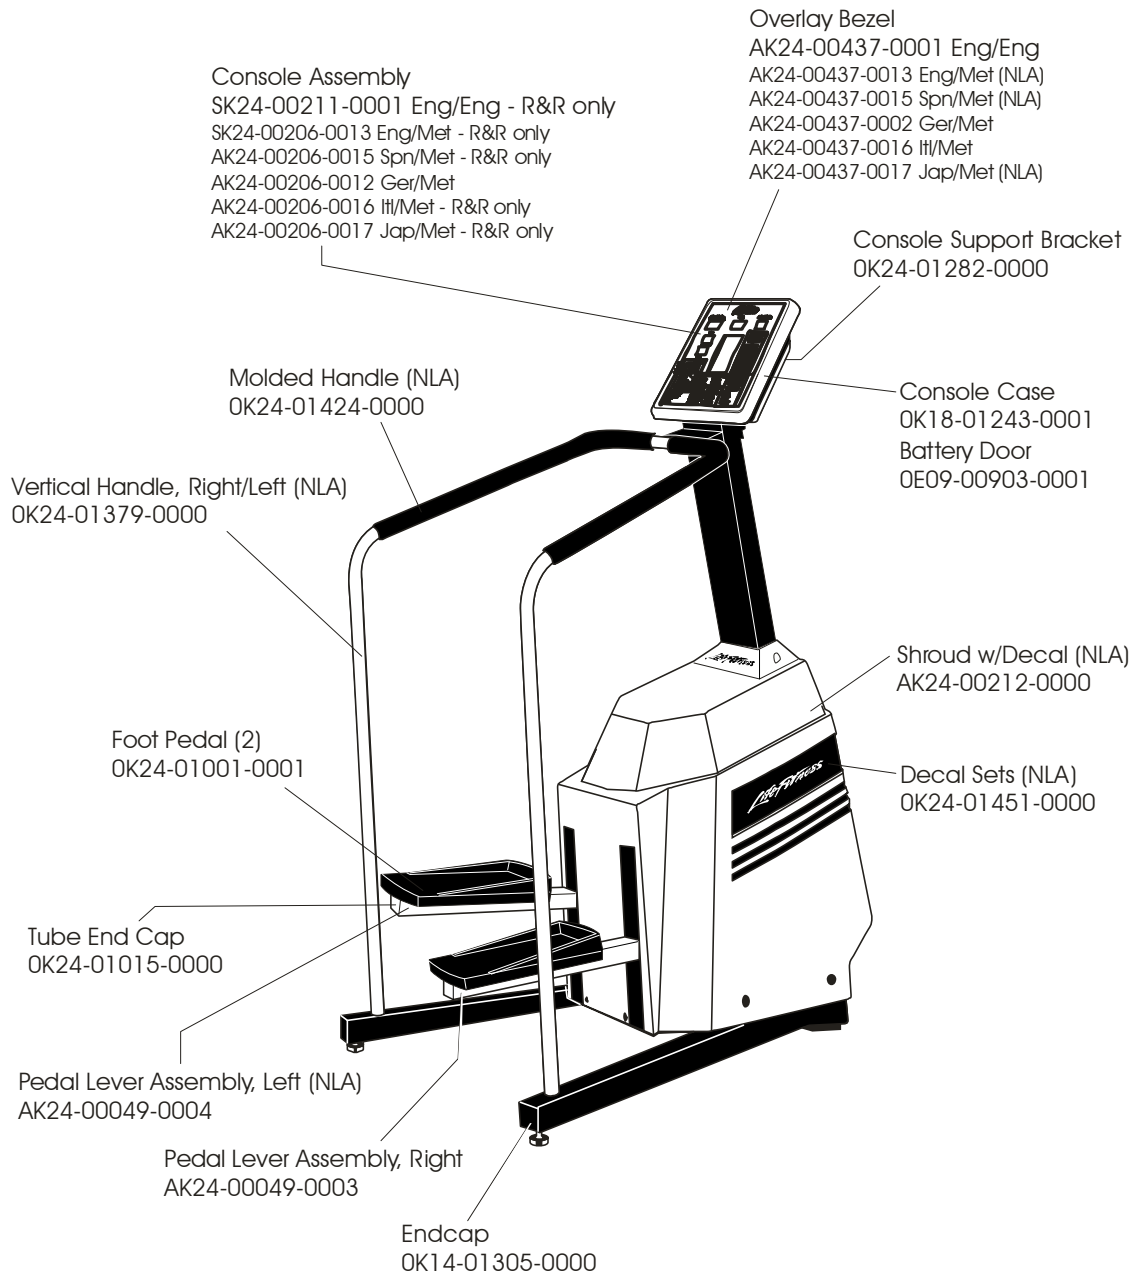

LS-9100C STAIRCLIMBERS

GK24-00014-XXXX
SN: 210000-213767

Not Shown:
Main Cable
AK24-00202-0000

LS-9100C STAIRCLIMBERS

GK24-00014-XXXX
SN: 210000-213767

LS-9100C
STAIRCLIMBERS

GK24-00014-XXXX
SN: 210000-213767