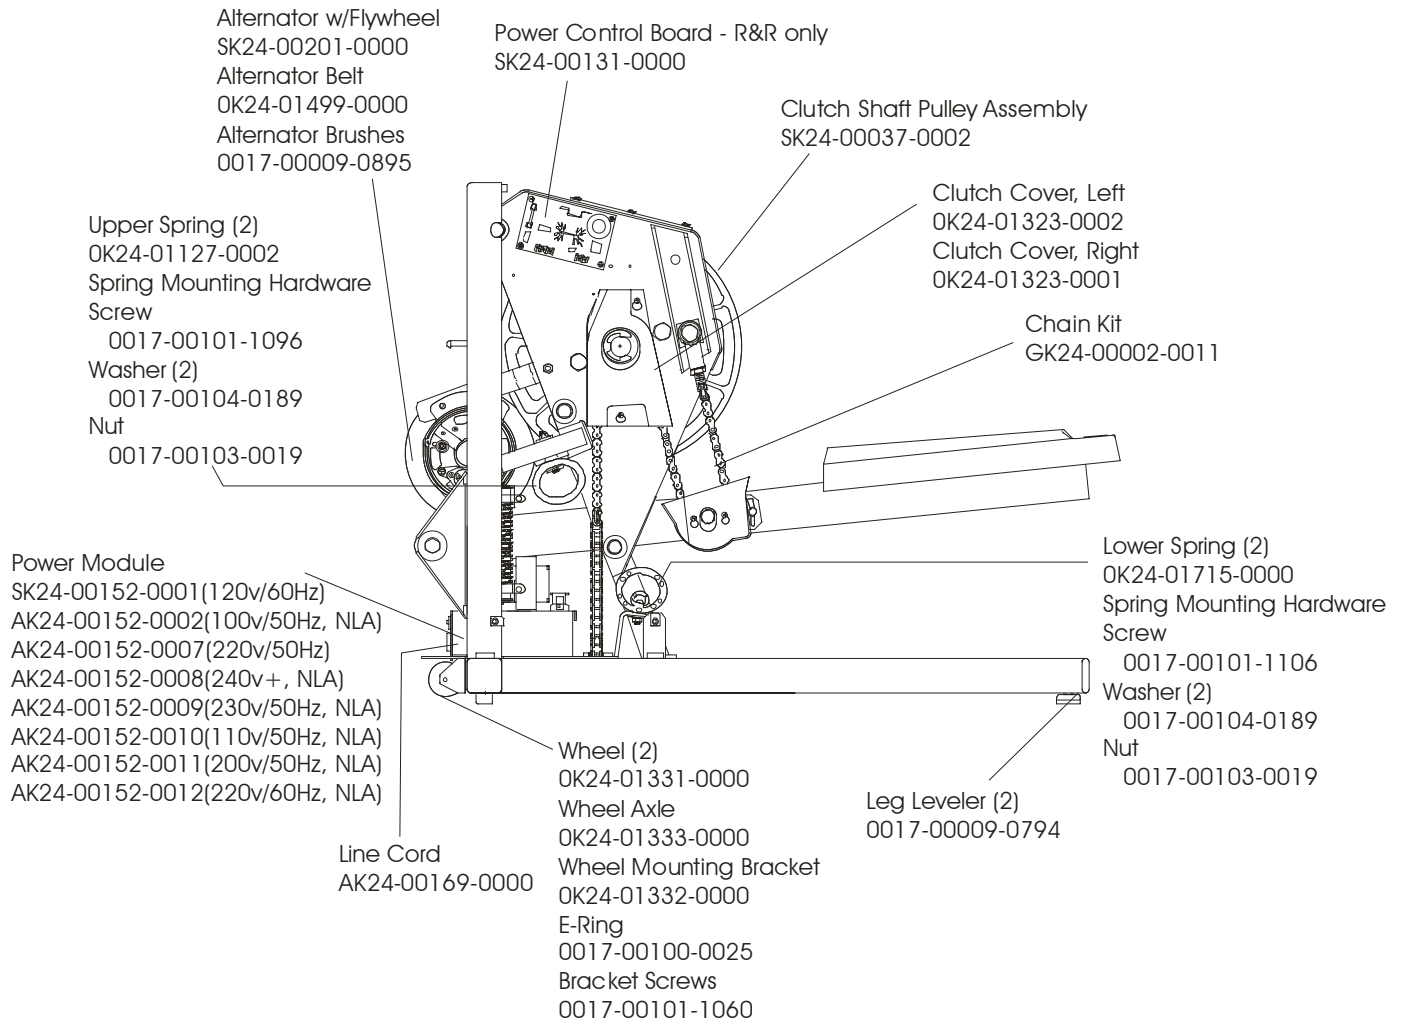

LS-9100C STAIRCLIMBERS

GK24-00014-XXXX
SN: 210000-213767

Not Shown:
Main Cable
AK24-00202-0000

LS-9100C STAIRCLIMBERS

GK24-00014-XXXX
SN: 210000-213767

LS-9100C
STAIRCLIMBERS

GK24-00014-XXXX
SN: 210000-213767