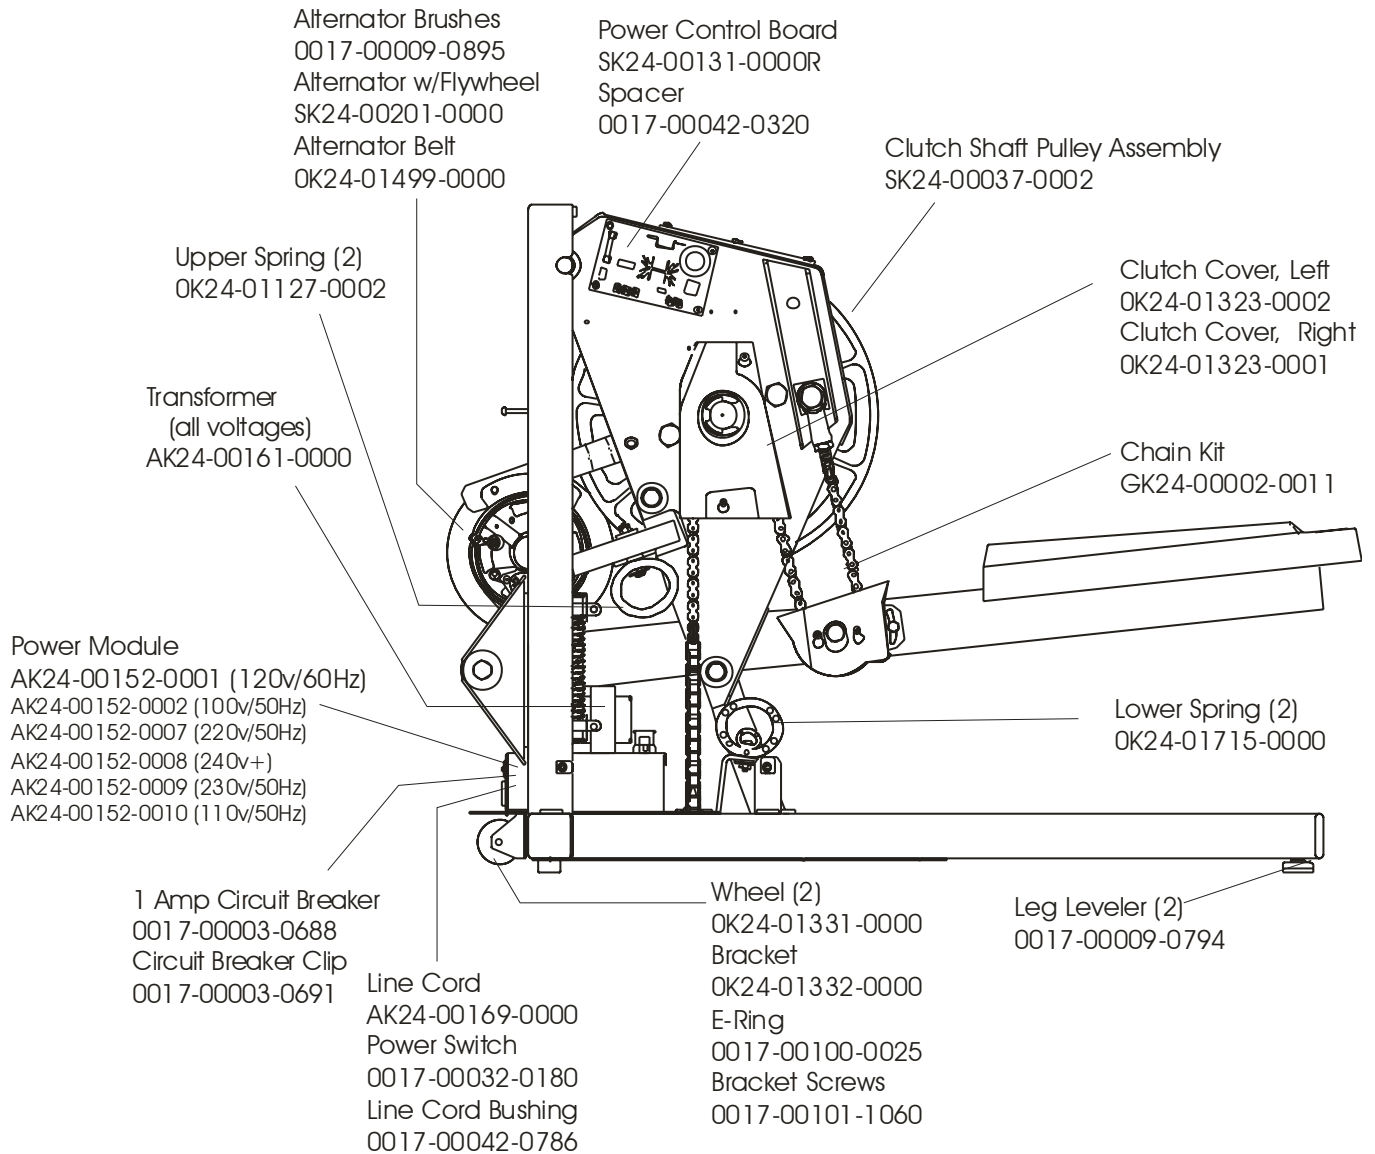

# LS-7500 STAIRCLIMBERS

GK24-00007-XXXX  
SN: 200970 - 203875

# LS-7500 STAIRCLIMBERS

GK24-00007-XXXX  
SN: 200970 - 203875

LS-7500  
STAIRCLIMBERS

GK24-00007-XXXX  
SN: 200970 - 203875