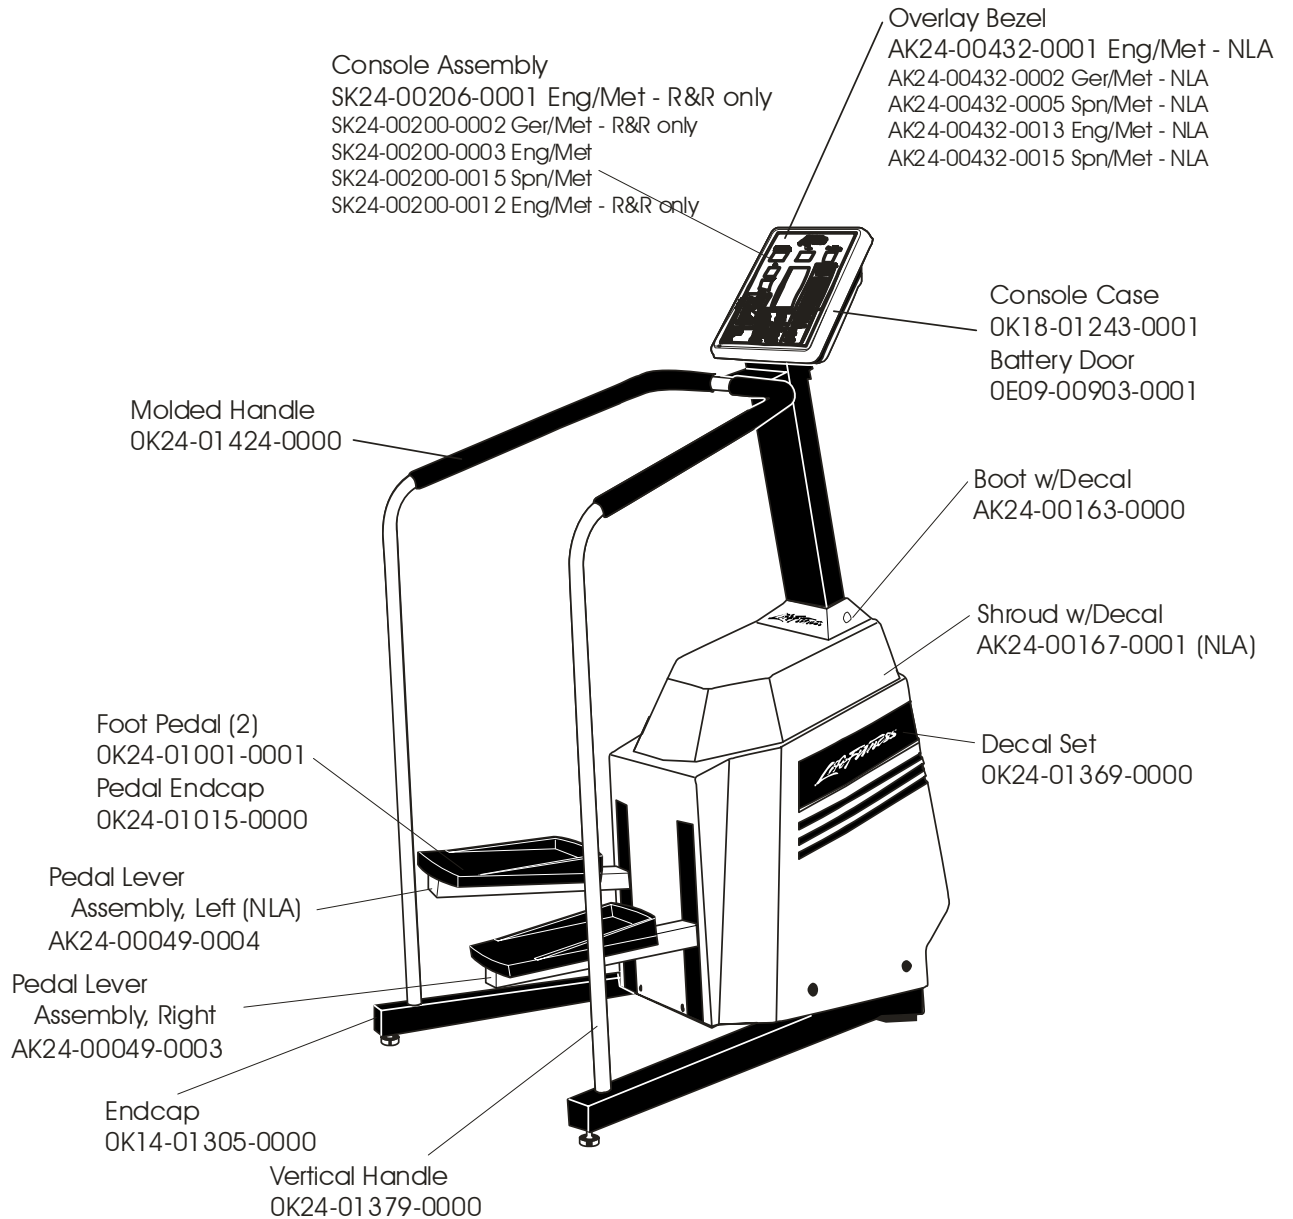

# LS-7500 STAIRCLIMBERS

GK24-00007-XXXX  
SN: 200970 - 203875

# LS-7500 STAIRCLIMBERS

GK24-00007-XXXX  
SN: 200970 - 203875

LS-7500  
STAIRCLIMBERS

GK24-00007-XXXX  
SN: 200970 - 203875