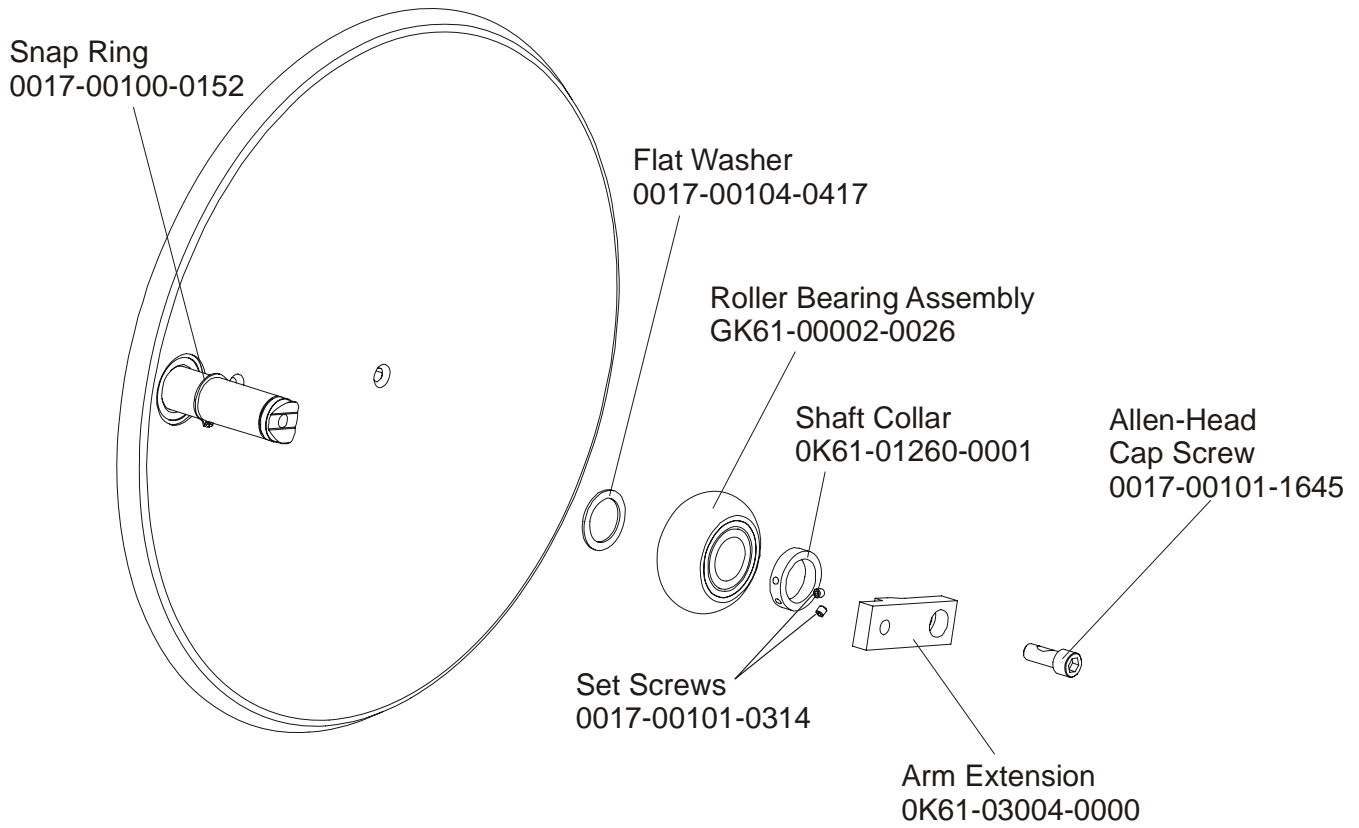

X9i ARCTIC SILVER CROSS-TRAINER
ROLLER ASSEMBLY

X9-0XXX-04
S/N AXQ100000 and up