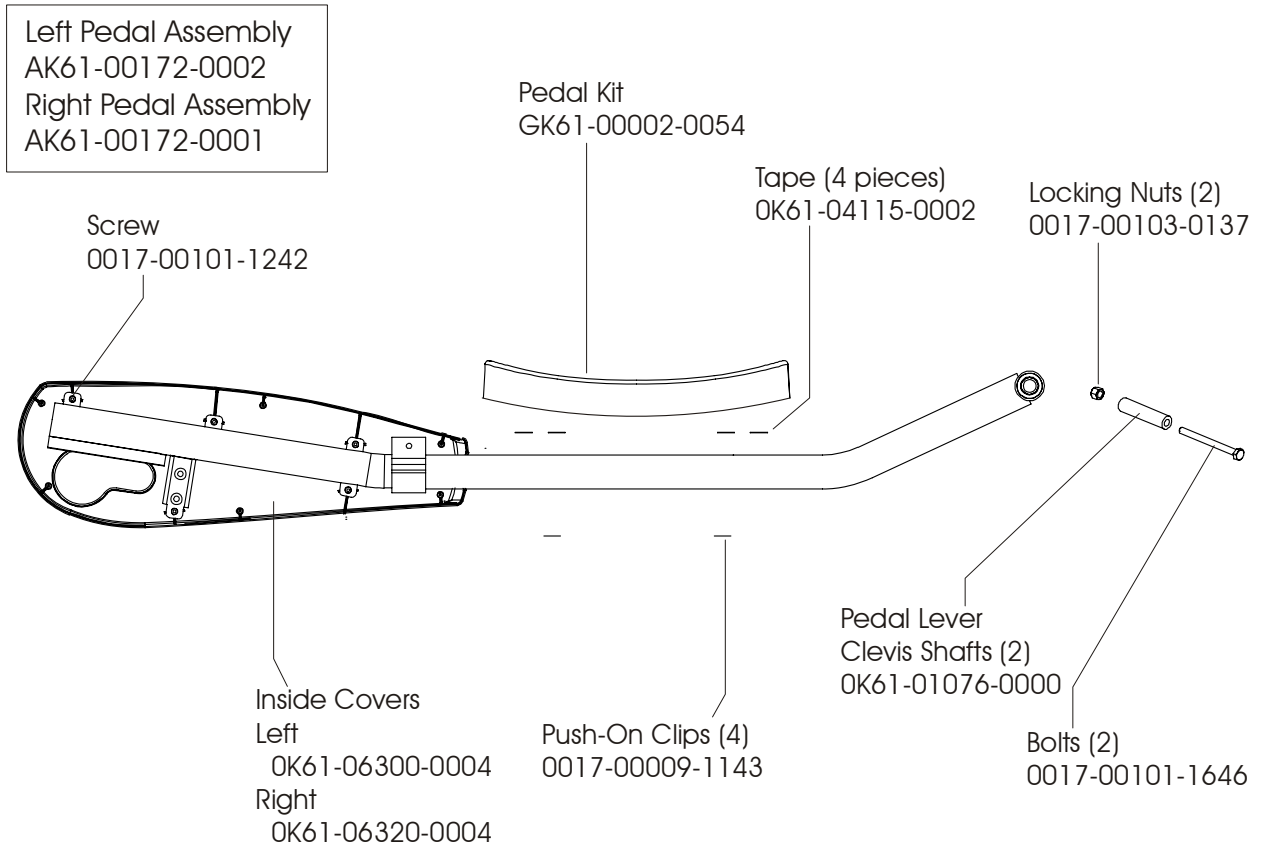

X9i ARCTIC SILVER CROSS-TRAINER
PEDAL LEVER ASSEMBLY

X9-0XXX-04
S/N AXQ100000 and up