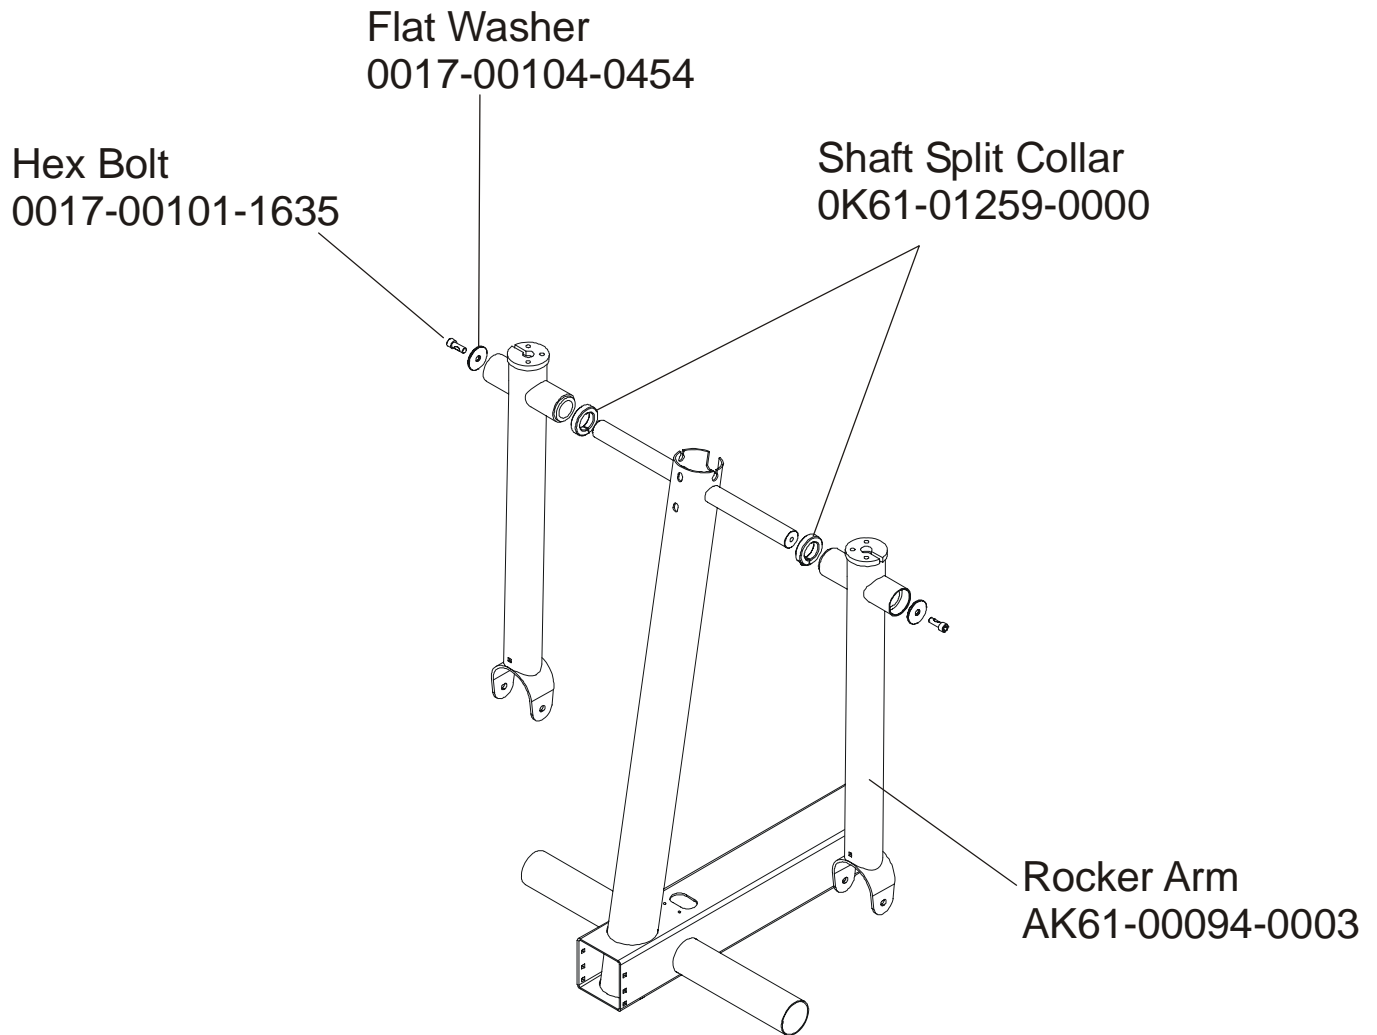

**X9-0XXX-04**  
**S/N AXQ100000 and up**

**ROCKER ARM COVERS**

**S/N AXQ10000 and up**

**ROCKER ARM ASSEMBLY**

**S/N AXQ10000 and up**

**X9i ARCTIC SILVER CROSS-TRAINER**  
**REAR DRIVE SHROUDS W/DECALS**