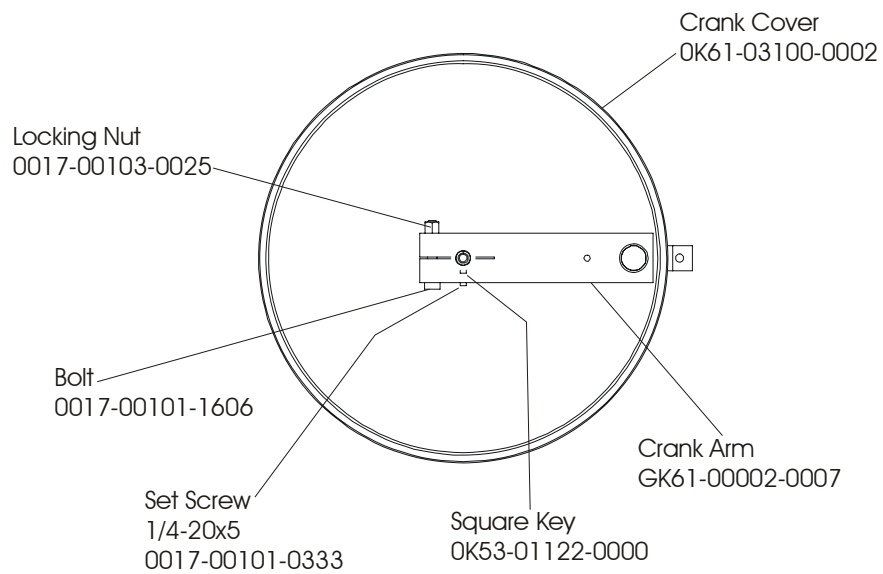

X9i ARCTIC SILVER CROSS-TRAINER
ROLLER ASSEMBLY

X9-0XXX-04
S/N AXQ100000 and up