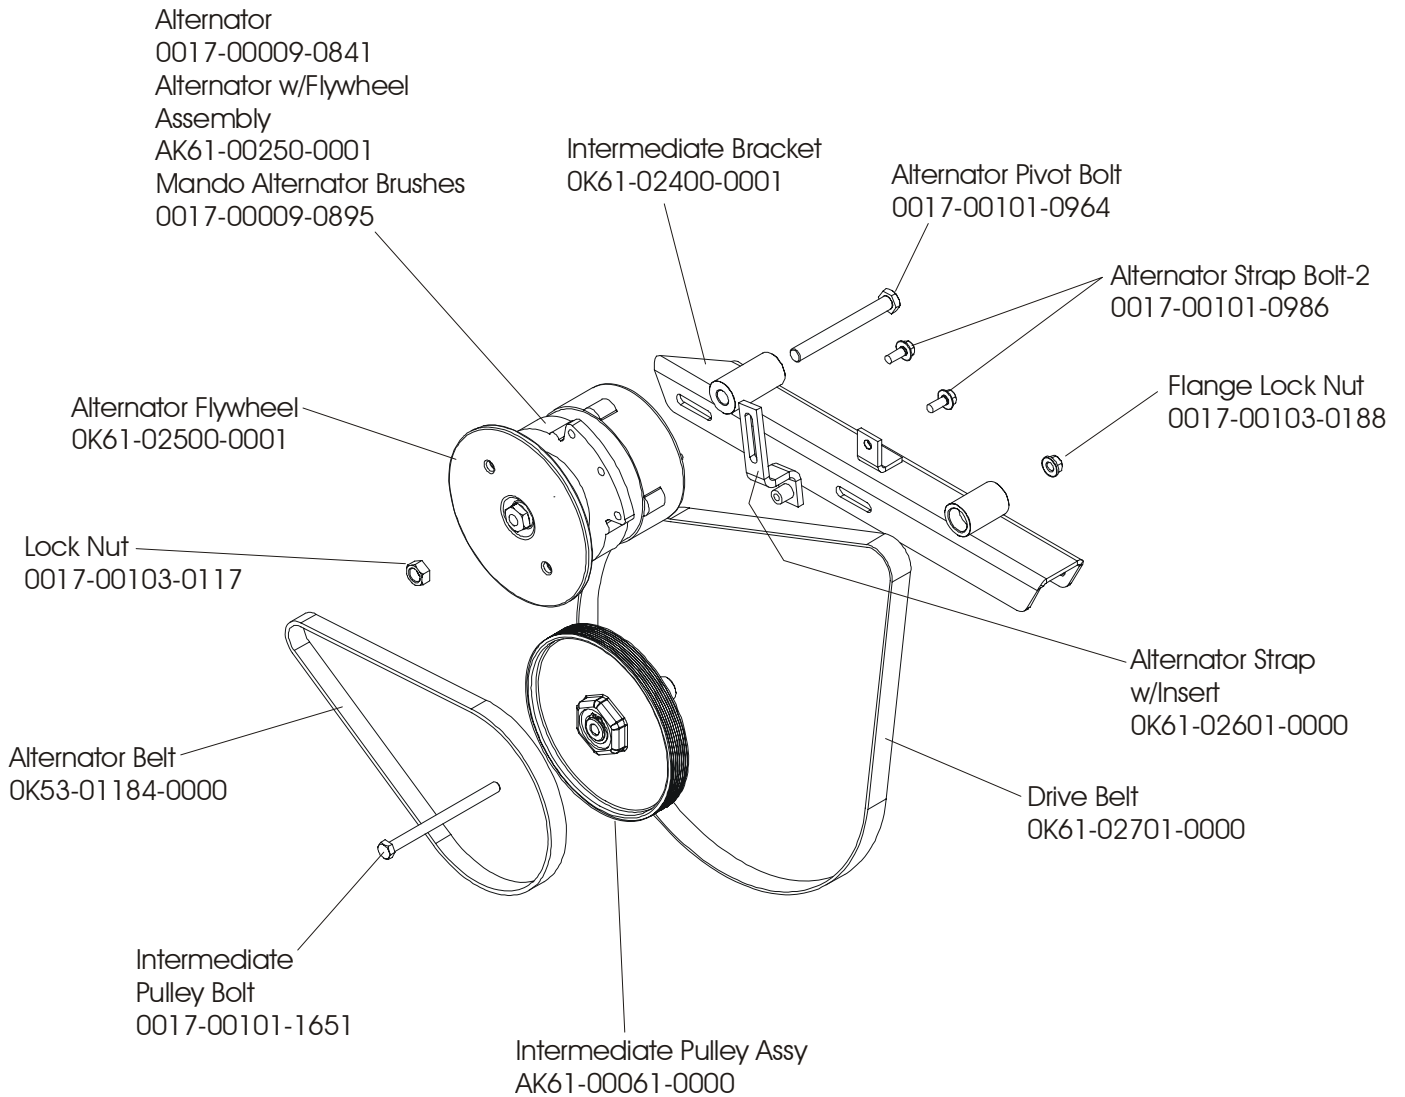

X9I ARCTIC SILVER CROSS-TRAINER
CONTENTS

X9-0XXX-04
S/N AXQ100000 and up

	Page
DRIVE BELTS AND ALTERNATOR.....	4
CONSOLE SUPPORT ASSEMBLY.....	5
CONSOLE ASSEMBLY	6
ROLLER ASSEMBLY	7
CRANKSHAFT ASSEMBLY	8
DRIVE LINKAGE ASSEMBLY	9
ANTI-LIFT BRACKET AND OUTER PEDAL COVERS.....	10
FRAME ASSEMBLY	11
CLEVIS AND FRONT FRAME COVERS	12
PEDAL LEVER ASSEMBLY.....	13
ROCKER ARM COVERS	14
ROCKER ARM ASSEMBLY	15
REAR DRIVE SHROUDS W/DECALS.....	16
UPPER ARM / HEART RATE ASSEMBLY	17
CABLES.....	18

X9i ARCTIC SILVER CROSS-TRAINER
DRIVE BELTS AND ALTERNATOR

X9-0XXX-04
S/N AXQ100000 and up