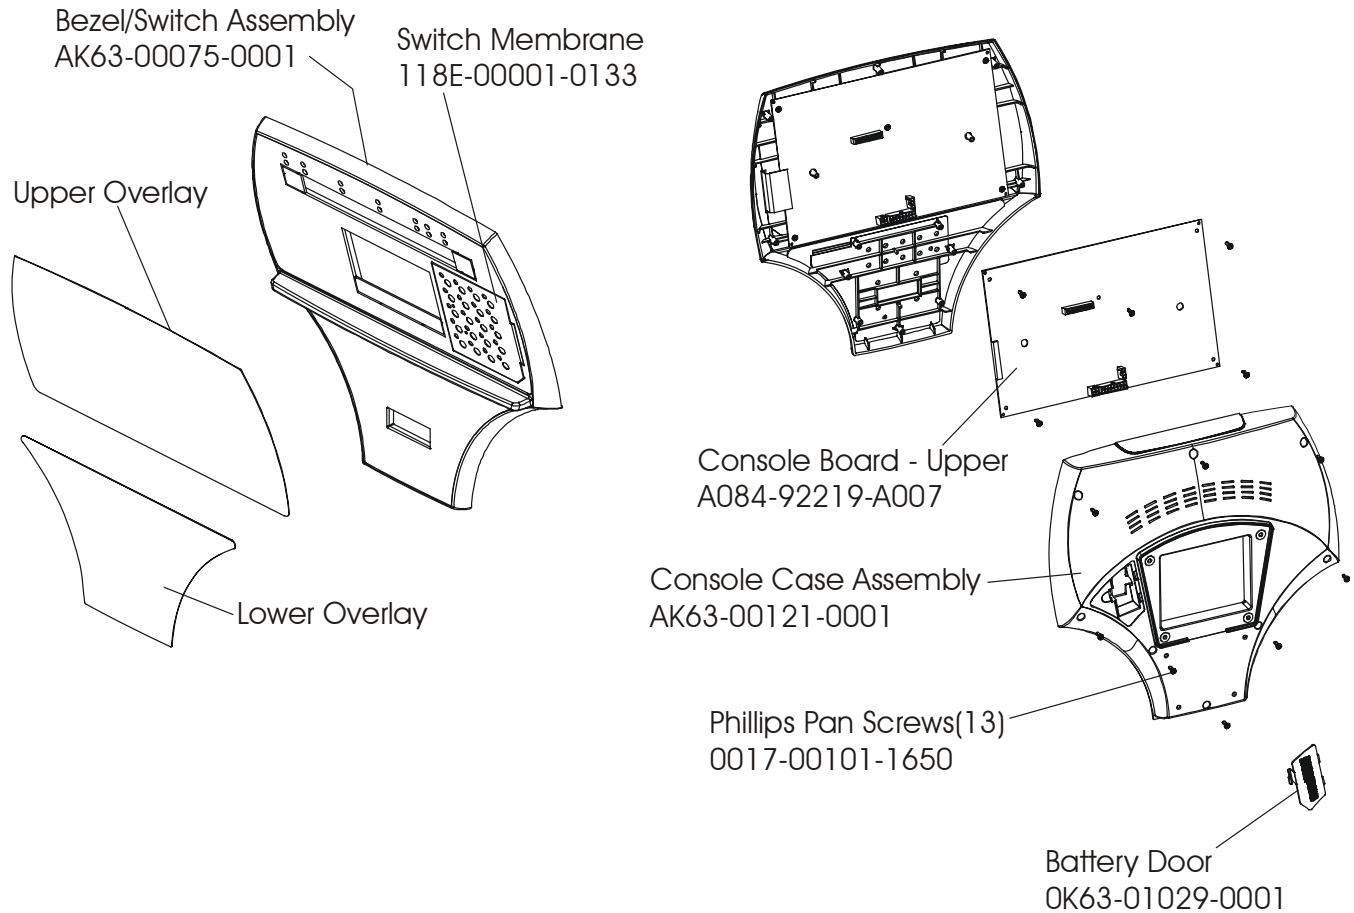

X9i ARCTIC SILVER CROSS-TRAINER
CONSOLE ASSEMBLY

X9-0XXX-04
S/N AXQ10000 and up

Console Assembly	Overlay/Bezel/ Switch Assembly	Upper Overlay	Lower Overlay
AK61-00193-0001 Eng/Eng	AK61-00195-0001	OK61-01382-0001	OK61-01384-0001
AK61-00193-0002 Eng/Met	AK61-00195-0001	OK61-01382-0001	OK61-01384-0001
AK61-00193-0003 Ger/Met	AK61-00195-0003	OK61-01382-0003	OK61-01384-0003
AK61-00193-0004 Spn/Met	AK61-00195-0004	OK61-01382-0004	OK61-01384-0004
AK61-00193-0007 Frn/Met	AK61-00195-0007	OK61-01382-0007	OK61-01384-0007
AK61-00193-0008 Itl/Met	AK61-00195-0008	OK61-01382-0008	OK61-01384-0008
AK61-00193-0009 Dut/Met	AK61-00195-0009	OK61-01382-0009	OK61-01384-0009
AK61-00193-0010 Por/Met	AK61-00195-0010	OK61-01382-0010	OK61-01384-0010