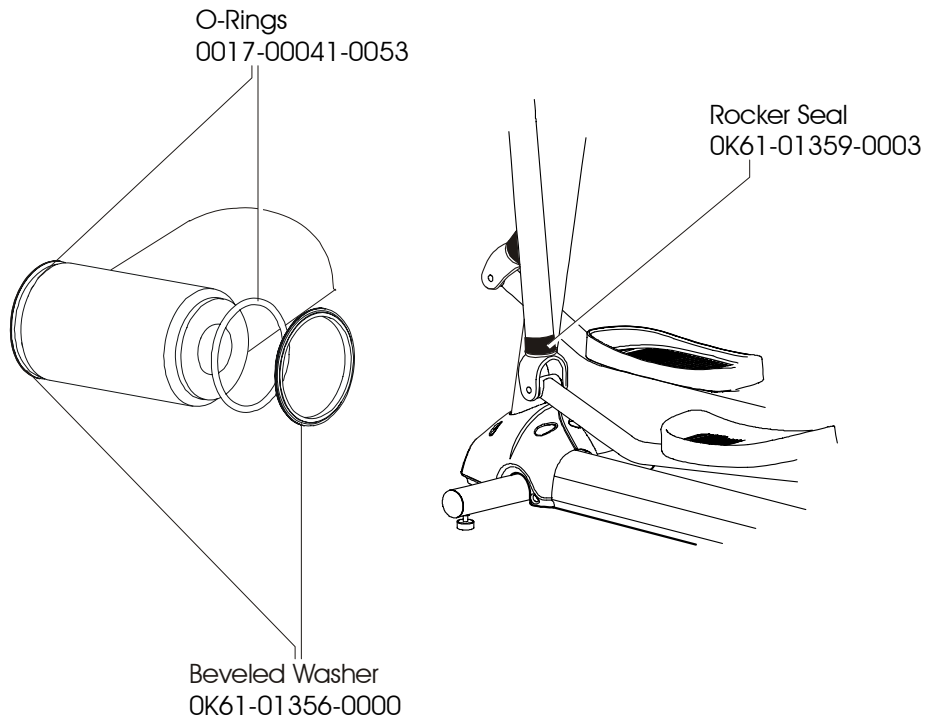

**X9i ARCTIC SILVER CROSS-TRAINER**  
**ROLLER ASSEMBLY**

**X9-0XXX-04**  
**S/N AXQ100000 and up**

**FRAME ASSEMBLY**

**S/N AXQ10000 and up**

**CLEVIS & FRONT FRAME COVERS**

**S/N AXQ10000 and up**

**X9i ARCTIC SILVER CROSS-TRAINER**  
**PEDAL LEVER ASSEMBLY**

**X9-0XXX-04**  
**S/N AXQ100000 and up**

**ROCKER ARM COVERS**

**S/N AXQ10000 and up**

**ROCKER ARM ASSEMBLY**

**S/N AXQ10000 and up**

**X9i ARCTIC SILVER CROSS-TRAINER**  
**REAR DRIVE SHROUDS W/DECALS**