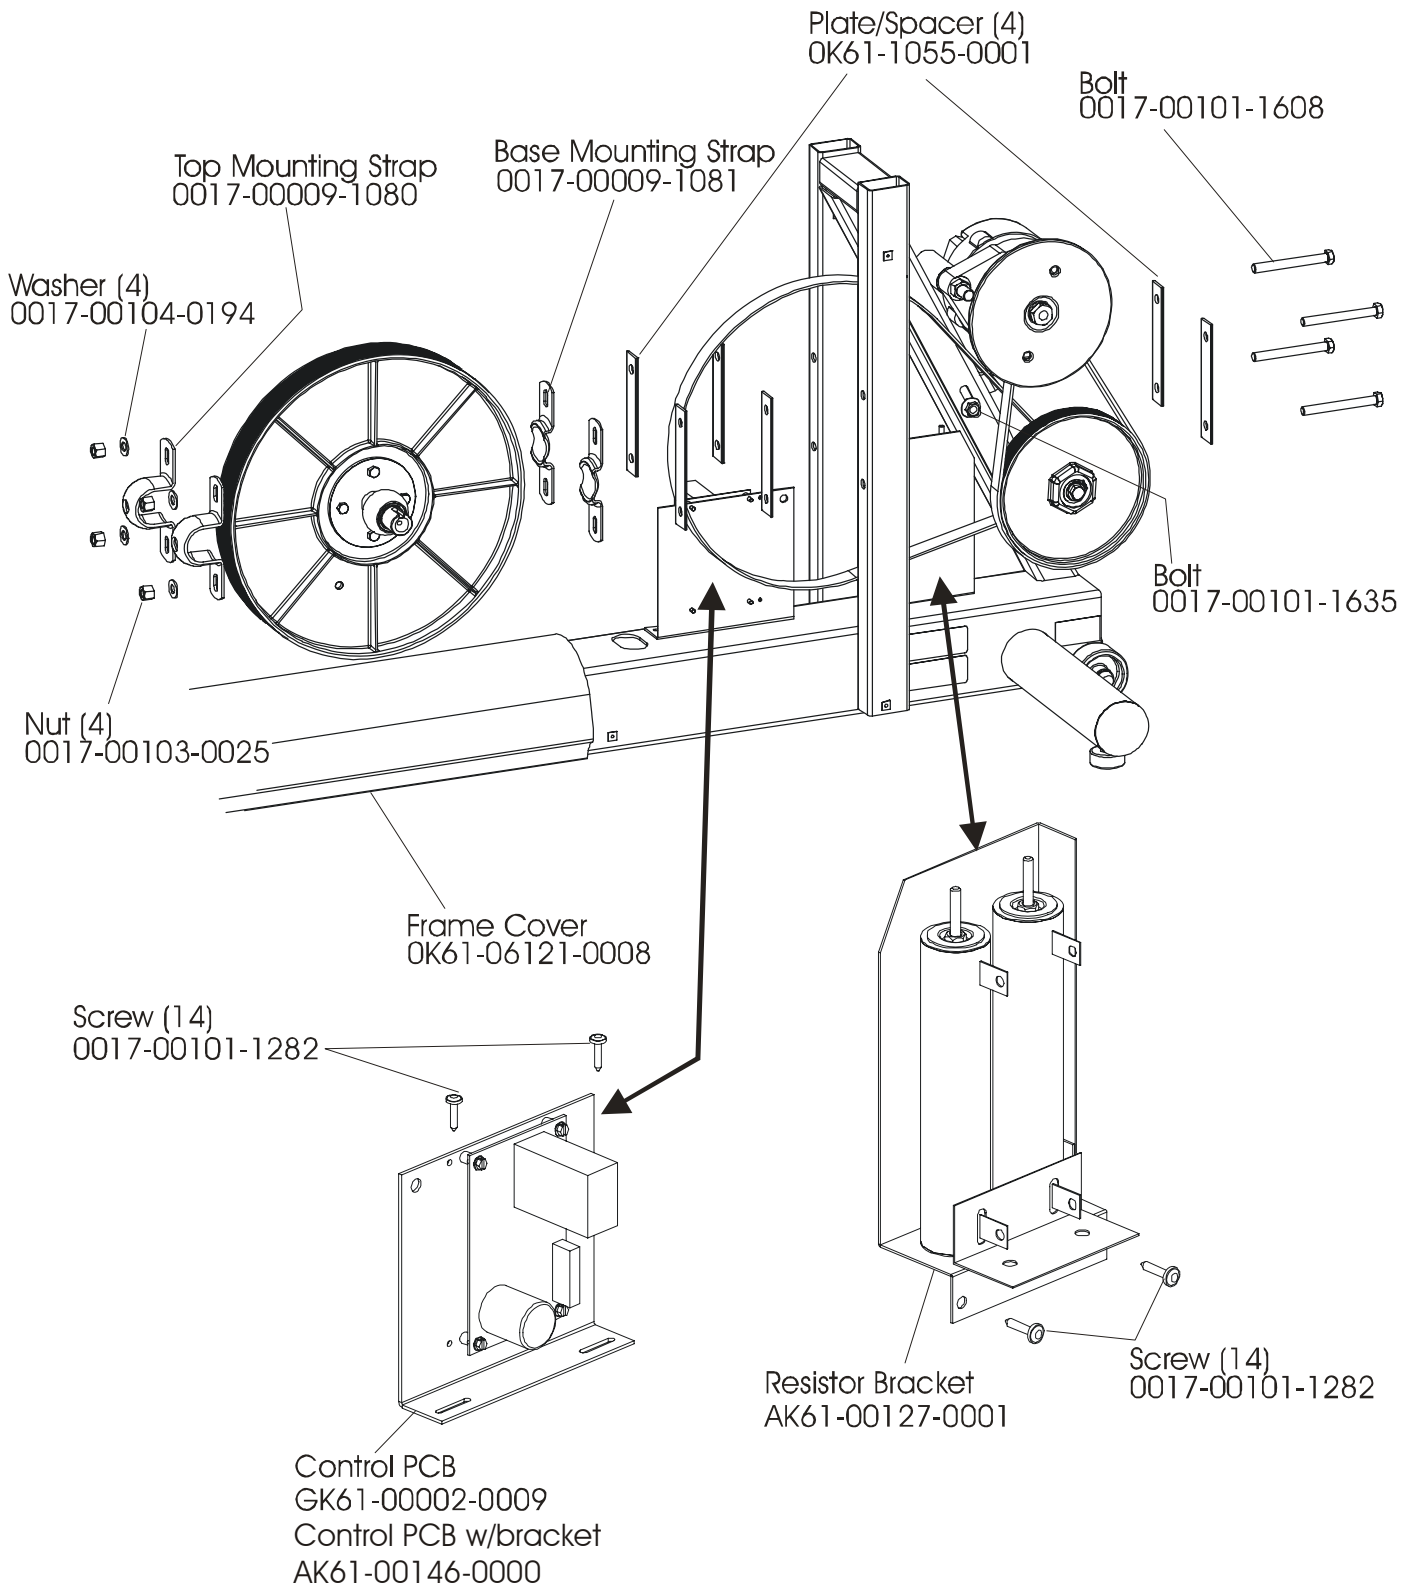

**X9i ARCTIC SILVER CROSS-TRAINER**  
**ROLLER ASSEMBLY**

**X9-0XXX-04**  
**S/N AXQ100000 and up**

**FRAME ASSEMBLY**

**S/N AXQ10000 and up**

**CLEVIS & FRONT FRAME COVERS**

**S/N AXQ10000 and up**

**X9i ARCTIC SILVER CROSS-TRAINER**  
**PEDAL LEVER ASSEMBLY**