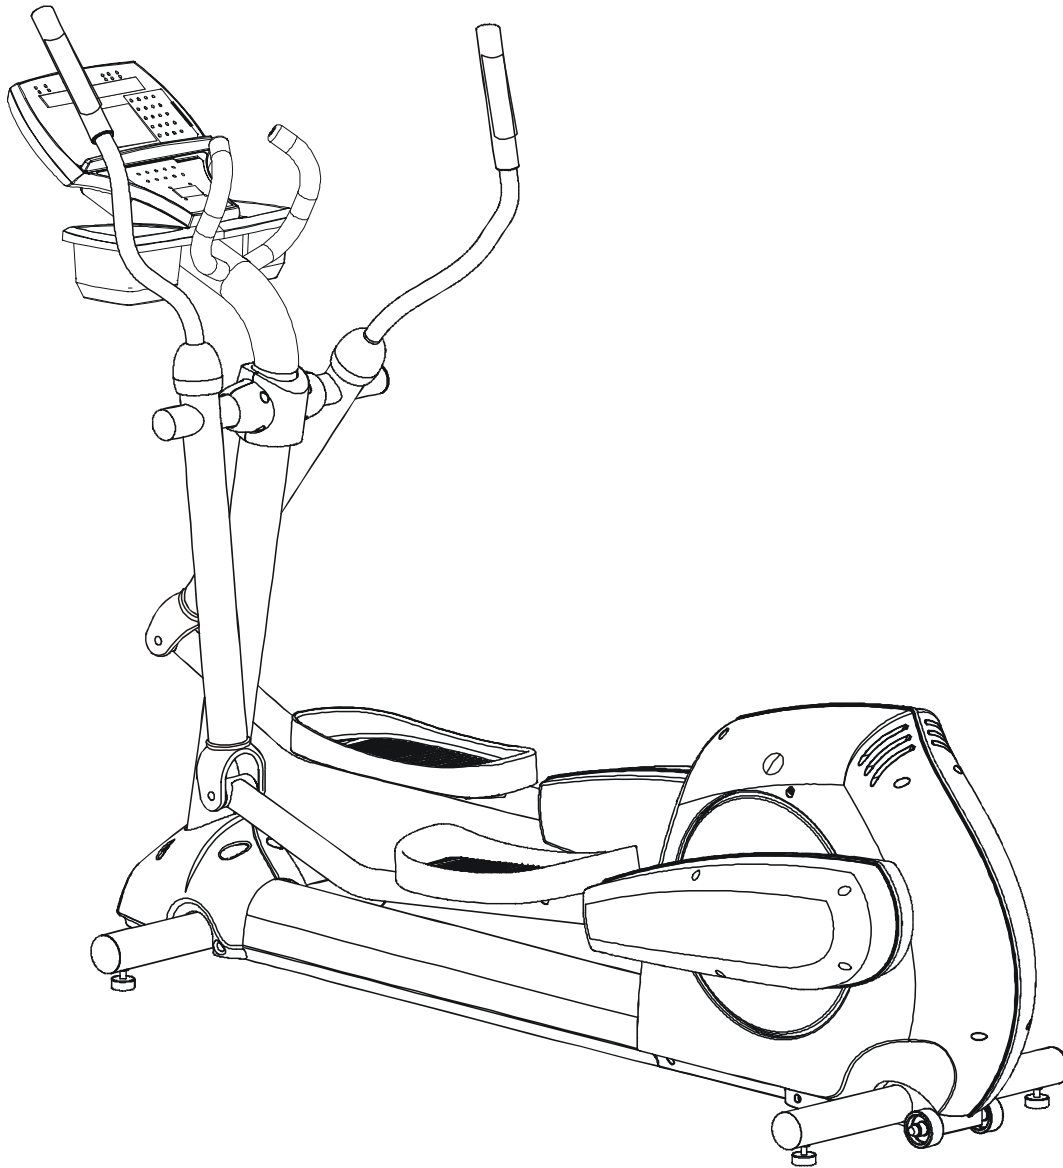

# *LifeFitness*

**ARCTIC SILVER CROSS-TRAINER X9i-0XXX-04**

**Customer Support Services**  
***PARTS MANUAL*** revised 18 Mar 2008

**X9I ARCTIC SILVER CROSS-TRAINER**  
**REFERENCES**

**X9-0XXX-04**  
**S/N AXQ100000 and up**

---

OPERATION MANUAL	M051-00K20-B320
SERVICE MANUAL	M051-00K61-A110
ARCTIC SILVER TOUCH UP PAINT: SPRAY CAN .5 OZ BOTTLE W/APPLICATOR .33 OZ PEN	0017-00008-0204 0017-00008-0205 0017-00008-0206
STEALTH GRAY TOUCH UP PAINT ( FOR ROCKER ARMS): SPRAY CAN .5 OZ BOTTLE W/APPLICATOR	0017-00008-0199 0017-00008-0198
HARDWARE BAG	AK61-00197-0000
POWER SUPPLY, 9v	118E-00001-0165

**The X9-0XXX-04 has both Telemetry and LifePulse sensors for Heart Rate.**

**X9I ARCTIC SILVER CROSS-TRAINER**  
**CONTENTS**

**X9-0XXX-04**  
**S/N AXQ100000 and up**

---

	Page
DRIVE BELTS AND ALTERNATOR.....	4
CONSOLE SUPPORT ASSEMBLY.....	5
CONSOLE ASSEMBLY .....	6
ROLLER ASSEMBLY .....	7
CRANKSHAFT ASSEMBLY .....	8
DRIVE LINKAGE ASSEMBLY .....	9
ANTI-LIFT BRACKET AND OUTER PEDAL COVERS.....	10
FRAME ASSEMBLY .....	11
CLEVIS AND FRONT FRAME COVERS .....	12
PEDAL LEVER ASSEMBLY.....	13
ROCKER ARM COVERS .....	14
ROCKER ARM ASSEMBLY .....	15
REAR DRIVE SHROUDS W/DECALS.....	16
UPPER ARM / HEART RATE ASSEMBLY .....	17
CABLES.....	18