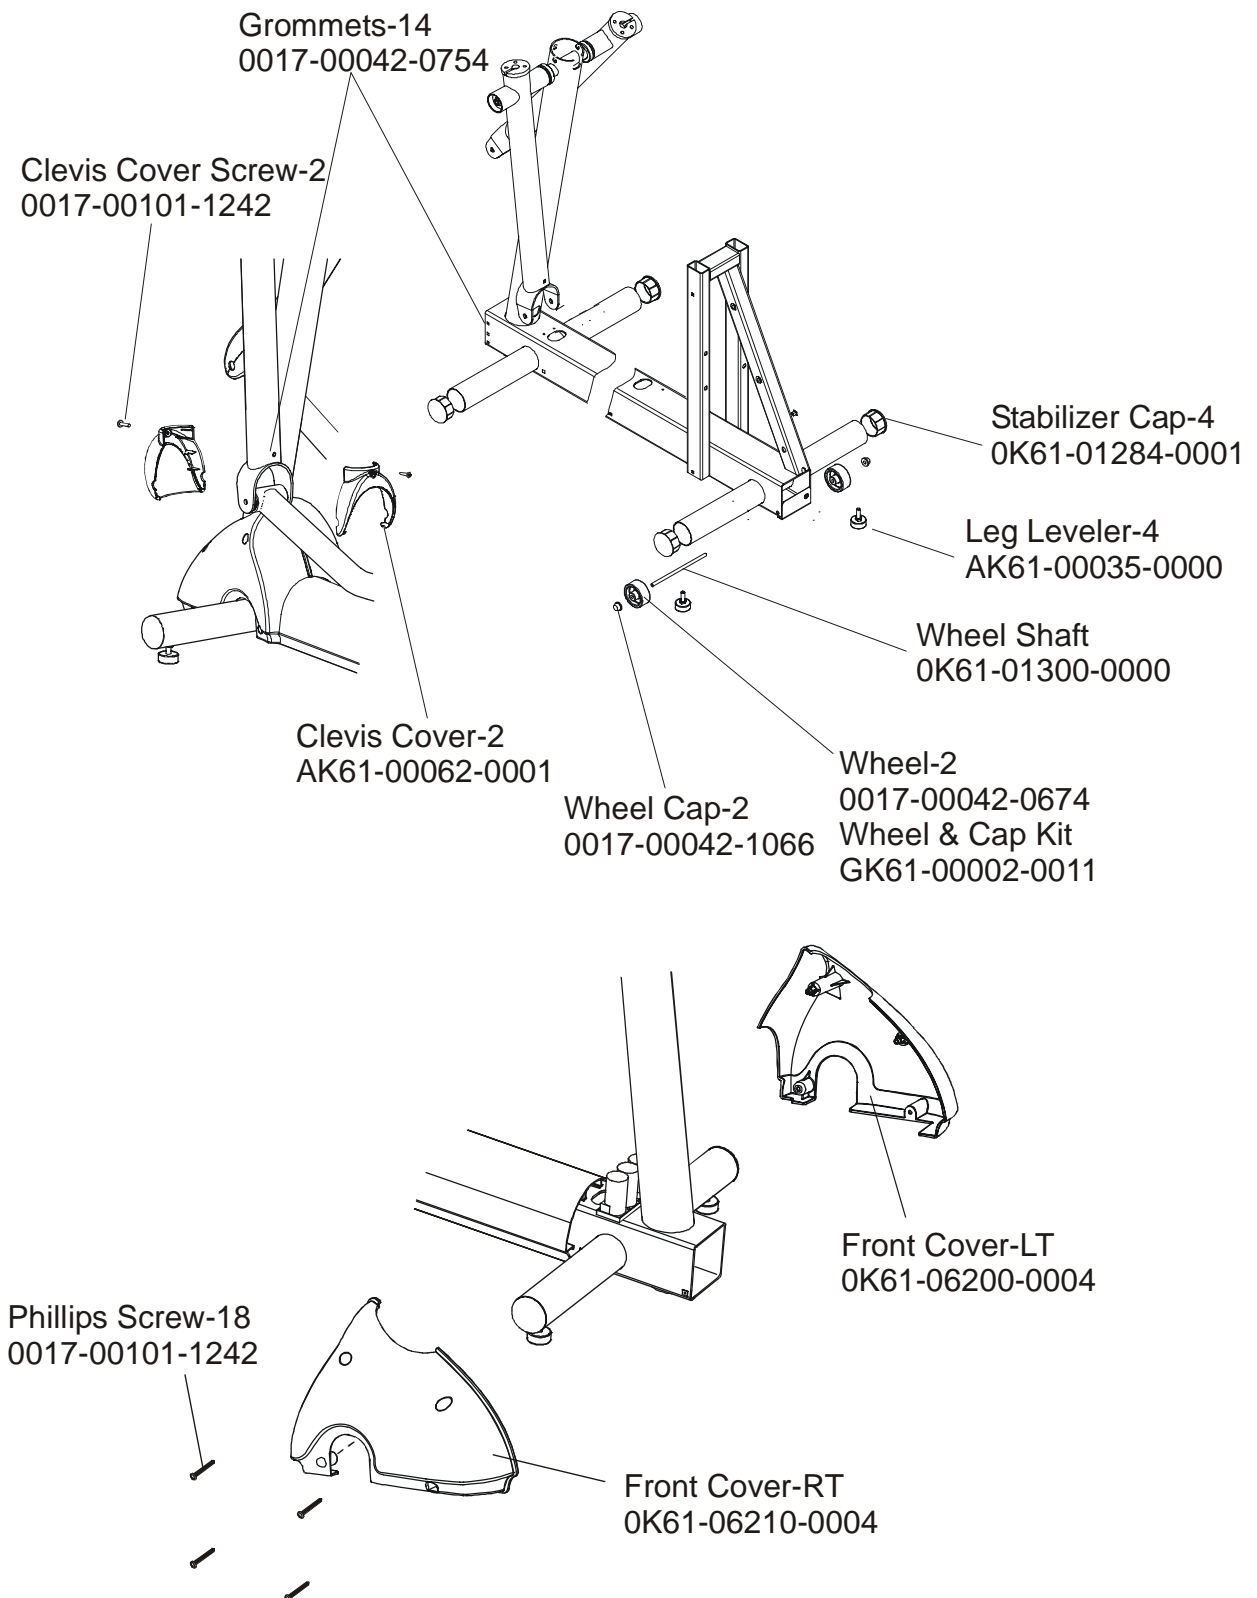

**X9i ARCTIC SILVER CROSS-TRAINER**  
**ROLLER ASSEMBLY**

**X9-0XXX-04**  
**S/N AXQ100000 and up**

**FRAME ASSEMBLY**

**S/N AXQ10000 and up**

**CLEVIS & FRONT FRAME COVERS**

**S/N AXQ10000 and up**

**X9i ARCTIC SILVER CROSS-TRAINER**  
**PEDAL LEVER ASSEMBLY**