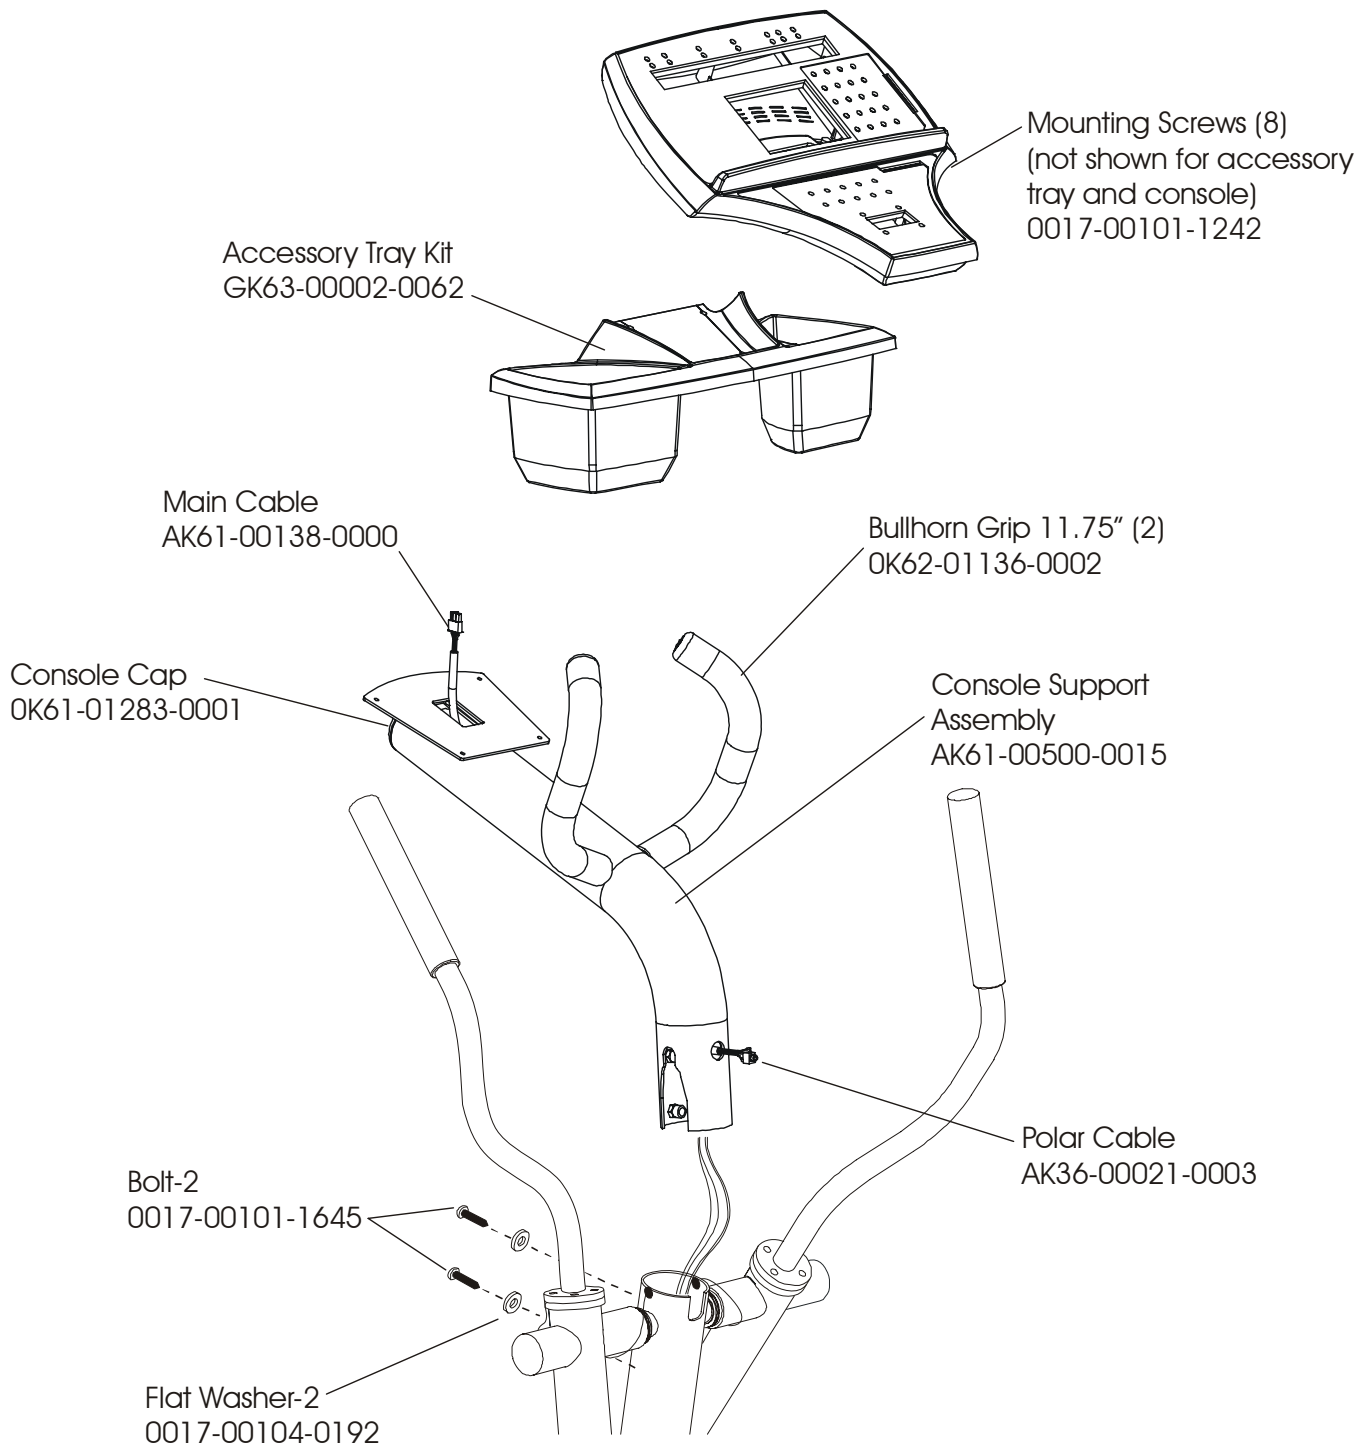

---

OPERATION MANUAL	M051-00K20-B320
SERVICE MANUAL	M051-00K61-A110
ARCTIC SILVER TOUCH UP PAINT: SPRAY CAN .5 OZ BOTTLE W/APPLICATOR .33 OZ PEN	0017-00008-0204 0017-00008-0205 0017-00008-0206
STEALTH GRAY TOUCH UP PAINT ( FOR ROCKER ARMS): SPRAY CAN .5 OZ BOTTLE W/APPLICATOR	0017-00008-0199 0017-00008-0198
HARDWARE BAG	AK61-00197-0000
POWER SUPPLY, 9v	118E-00001-0165

**The X9-0XXX-04 has both Telemetry and LifePulse sensors for Heart Rate.**

**X9I ARCTIC SILVER CROSS-TRAINER**  
**CONTENTS**

**X9-0XXX-04**  
**S/N AXQ100000 and up**

---

	Page
DRIVE BELTS AND ALTERNATOR.....	4
CONSOLE SUPPORT ASSEMBLY.....	5
CONSOLE ASSEMBLY .....	6
ROLLER ASSEMBLY .....	7
CRANKSHAFT ASSEMBLY .....	8
DRIVE LINKAGE ASSEMBLY .....	9
ANTI-LIFT BRACKET AND OUTER PEDAL COVERS.....	10
FRAME ASSEMBLY .....	11
CLEVIS AND FRONT FRAME COVERS .....	12
PEDAL LEVER ASSEMBLY.....	13
ROCKER ARM COVERS .....	14
ROCKER ARM ASSEMBLY .....	15
REAR DRIVE SHROUDS W/DECALS.....	16
UPPER ARM / HEART RATE ASSEMBLY .....	17
CABLES.....	18

**X9i ARCTIC SILVER CROSS-TRAINER**  
**DRIVE BELTS AND ALTERNATOR**

**X9-0XXX-04**  
**S/N AXQ100000 and up**

**X9i ARCTIC SILVER CROSS-TRAINER  
CONSOLE SUPPORT ASSEMBLY**

**X9-0XXX-04  
S/N AXQ10000 and up**