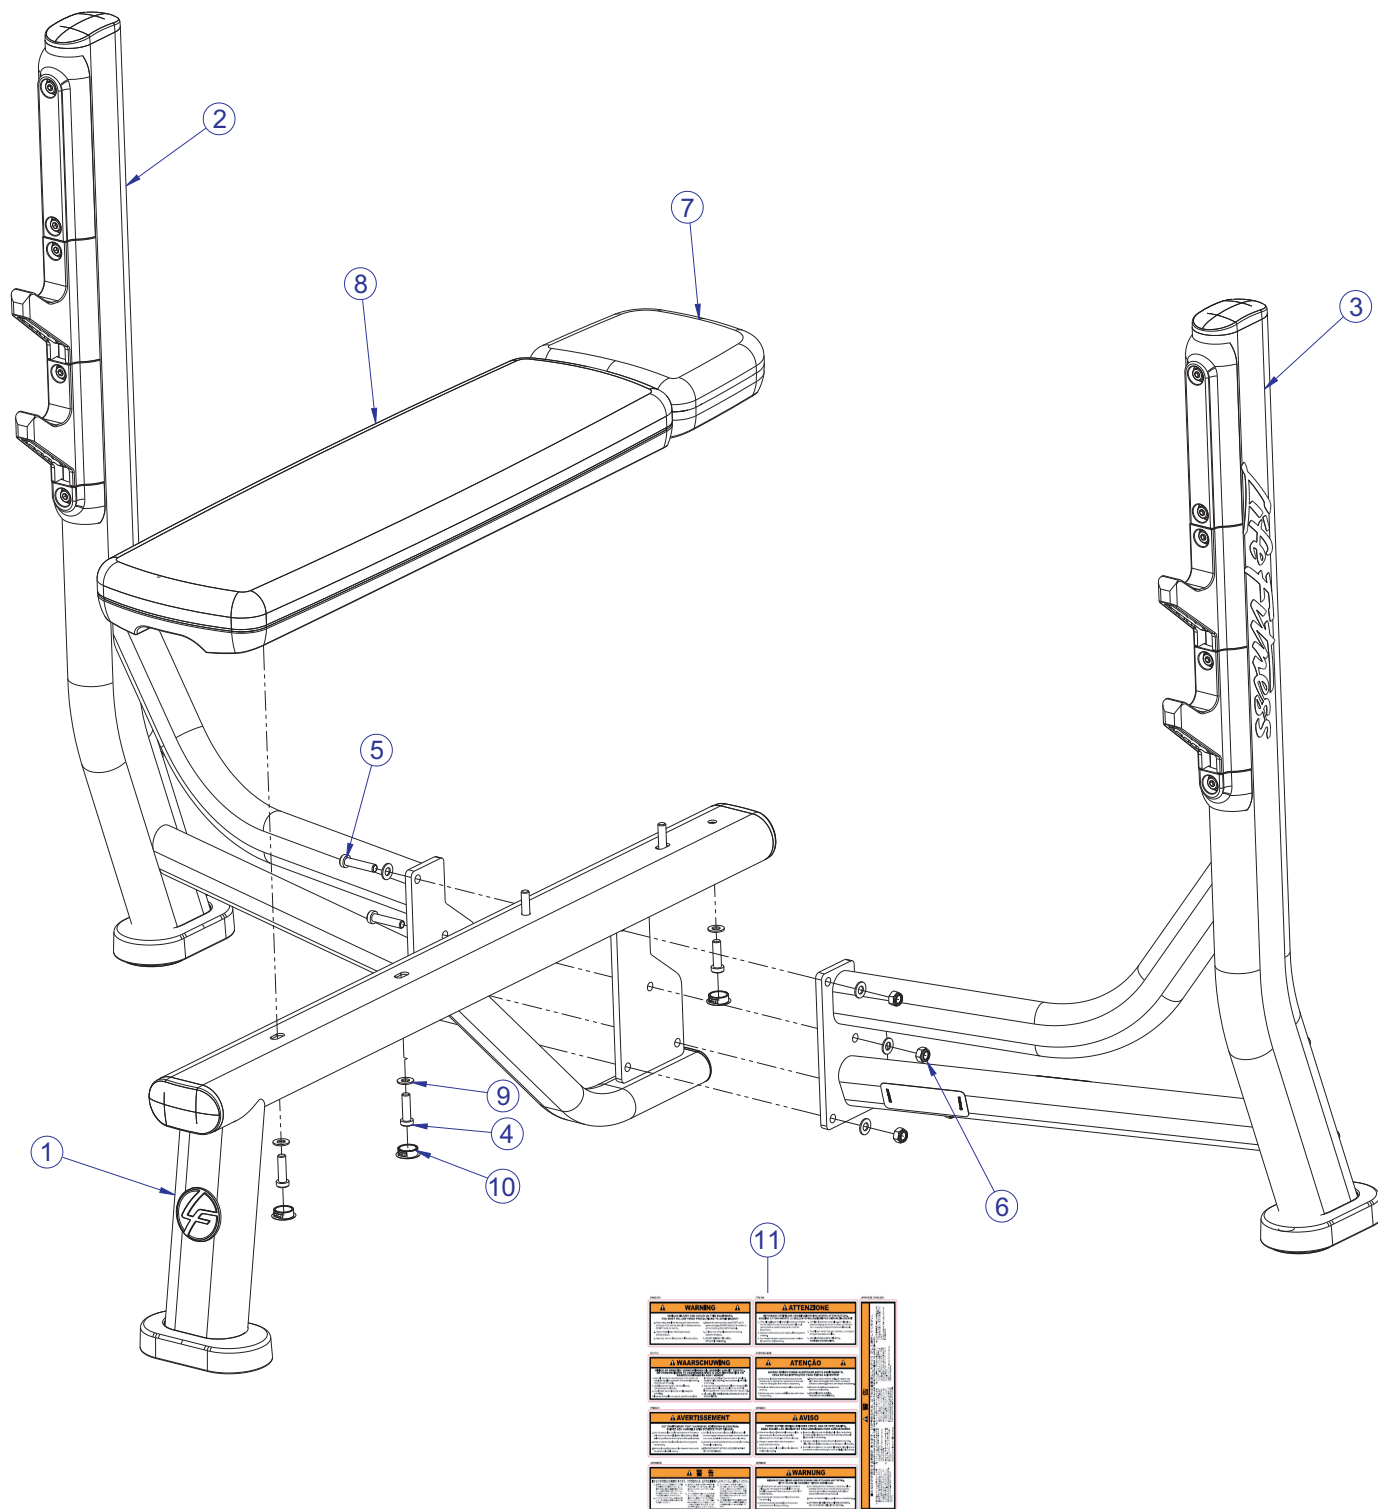

SIGNATURE SERIES
SOFB
SIGNATURE OLYMPIC FLAT BENCH

Customer Support Services
PARTS LIST

SOFB SIGNATURE OLYMPIC FLAT BENCH CONTENTS

	PAGE
COMPONENT ASSEMBLY	3
COMPONENT ASSEMBLY LEGEND	4
CENTER FRAME ASSEMBLY	5
CENTER FRAME ASSEMBLY LEGEND	6
LEFT UPRIGHT ASSEMBLY	7
LEFT UPRIGHT ASSEMBLY LEGEND	8
RIGHT UPRIGHT ASSEMBLY	9
RIGHT UPRIGHT ASSEMBLY LEGEND	10
IMAGE	11

NOTE: SUBSTITUTE PART NUMBERS ENDING
WITH 'XX' WITH THE REQUIRED COLOR CODES.

FRAME

01 = WHITE
02 = PLATINUM
03 = BLACK

PADS

01 = BLACK
99 = CUSTOM

SOFB SIGNATURE OLYMPIC FLAT BENCH COMPONENT ASSEMBLY

SEE PAGE 4 FOR LEGEND

SOFB SIGNATURE OLYMPIC FLAT BENCH COMPONENT ASSEMBLY LEGEND

ITEM NO.	QTY.	PART NO.	DESCRIPTION
1	1	78521XX	PTD ASSY, SOFB, CENTER FRAME
2	1	78522XX	PTD ASSY, SOFB, UPRIGHT LEFT
3	1	78523XX	PTD ASSY, SOFB, UPRIGHT RIGHT
4	5	3256204	SCREW, M10 X1.5 35MM
5	4	3256206	SCREW, M10 X1.5 45MM
6	4	3242002	NUT, M10 X 1.5 HEX NYLOCK
7	1	78219XX	PAD, HEAD REST FLAT
8	1	78218XX	PAD 36 X 11 FLAT
9	13	3102514	WASHER, FLAT 3/8" SAE ST ZN
10	5	3237403	PLUG, 1" HOLE
11	1	8137701	DECAL, WARNING, HORIZ, MULTI-LANG SHEET

SOFB SIGNATURE OLYMPIC FLAT BENCH CENTER FRAME ASSEMBLY - 78521XX

SEE PAGE 6 FOR LEGEND

SOFB SIGNATURE OLYMPIC FLAT BENCH CENTER FRAME ASSEMBLY LEGEND

ITEM NO.	QTY.	PART NO.	DESCRIPTION
1	1	78039XX	WLDMT, SOFB, CENTER FRAME
2	2	7800401	CAP, LRG FLOV END
3	1	7800501	CAP, SML FLOV END
4	1	7334001	FOOT, 2.50 X 4.49 FLOV
5	2	3251202	SCREW, M10 X1.5 X 25MM UNS HEX CS ST ZN
6	2	3102514	WASHER, FLAT 3/8" SAE ST ZN
7	2	3242002	NUT, M10 X 1.5 HEX NYLOCK
8	1	7340201	COVER, FOOT - STRAIGHT
9	1	AK58-00245-0000	MEDALLION;"BUG"; PUR