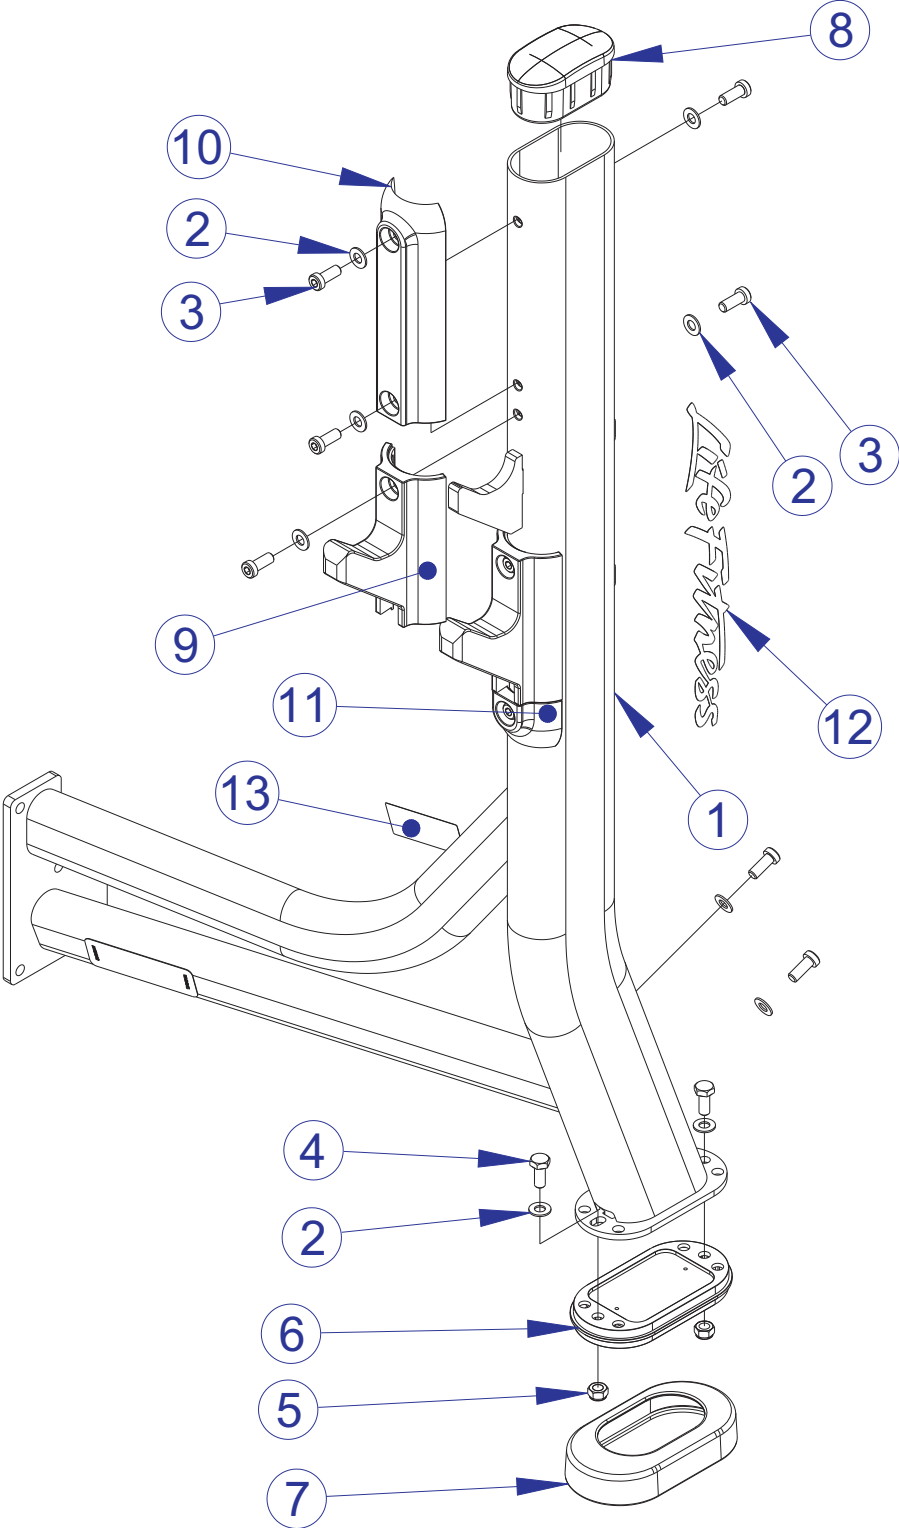

SOFB SIGNATURE OLYMPIC FLAT BENCH CENTER FRAME ASSEMBLY - 78521XX

SEE PAGE 6 FOR LEGEND

SOFB SIGNATURE OLYMPIC FLAT BENCH CENTER FRAME ASSEMBLY LEGEND

ITEM NO.	QTY.	PART NO.	DESCRIPTION
1	1	78039XX	WLDMT, SOFB, CENTER FRAME
2	2	7800401	CAP, LRG FLOV END
3	1	7800501	CAP, SML FLOV END
4	1	7334001	FOOT, 2.50 X 4.49 FLOV
5	2	3251202	SCREW, M10 X1.5 X 25MM UNS HEX CS ST ZN
6	2	3102514	WASHER, FLAT 3/8" SAE ST ZN
7	2	3242002	NUT, M10 X 1.5 HEX NYLOCK
8	1	7340201	COVER, FOOT - STRAIGHT
9	1	AK58-00245-0000	MEDALLION;"BUG"; PUR

SOFB SIGNATURE OLYMPIC FLAT BENCH LEFT UPRIGHT ASSEMBLY - 78522XX

SEE PAGE 8 FOR LEGEND

SOFB SIGNATURE OLYMPIC FLAT BENCH LEFT UPRIGHT ASSEMBLY LEGEND

ITEM NO.	QTY.	PART NO.	DESCRIPTION
1	1	78522XX	PTD ASSY, SOFB, UPRIGHT LEFT
2	11	3102514	WASHER, FLAT 3/8" SAE ST ZN
3	2	3251202	SCREW, M10 X1.5 X 25MM UNS HEX CS ST ZN
4	9	3256202	SCREW, M10 X1.5 25MM
5	2	3242002	NUT, M10 X 1.5 HEX NYLOCK
6	1	7804601	GUARD, BAR CATCH
7	1	7340201	COVER, FOOT - STRAIGHT
8	1	7800401	CAP, LRG FLOV END
9	2	7804501	HOOK, BAR CATCH
10	1	7334001	FOOT, 2.50 X 4.49 FLOV
11	1	8077501	GUARD, BAR CATCH, LOWER
12	1	8003301	LABEL, LIFE FIT 2-1/2 X 15 SG

SOFB SIGNATURE OLYMPIC FLAT BENCH RIGHT UPRIGHT ASSEMBLY - 78523XX

SEE PAGE 10 FOR LEGEND

SOFB SIGNATURE OLYMPIC FLAT BENCH RIGHT UPRIGHT ASSEMBLY LEGEND

ITEM NO.	QTY.	PART NO.	DESCRIPTION
1	1	78523XX	PTD ASSY, SOFB, UPRIGHT RIGHT
2	11	3102514	WASHER, FLAT 3/8" SAE ST ZN
3	9	3256202	SCREW, M10 X1.5 25MM
4	2	3251202	SCREW, M10 X1.5 X 25MM UNS HEX CS ST ZN
5	2	3242002	NUT, M10 X 1.5 HEX NYLOCK
6	1	7334001	FOOT, 2.50 X 4.49 FLOV
7	1	7340201	COVER, FOOT - STRAIGHT
8	1	7800401	CAP, LRG FLOV END
9	2	7804501	HOOK, BAR CATCH
10	1	7804601	GUARD, BAR CATCH
11	1	8077501	GUARD, BAR CATCH, LOWER
12	1	8003301	LABEL, LIFE FIT 2-1/2 X 15 SG
13	1	8106801	LABEL, SERIAL NUMBER, LARGE
14	1	7002501	LABEL, H WARNING 4.5 X 1.625