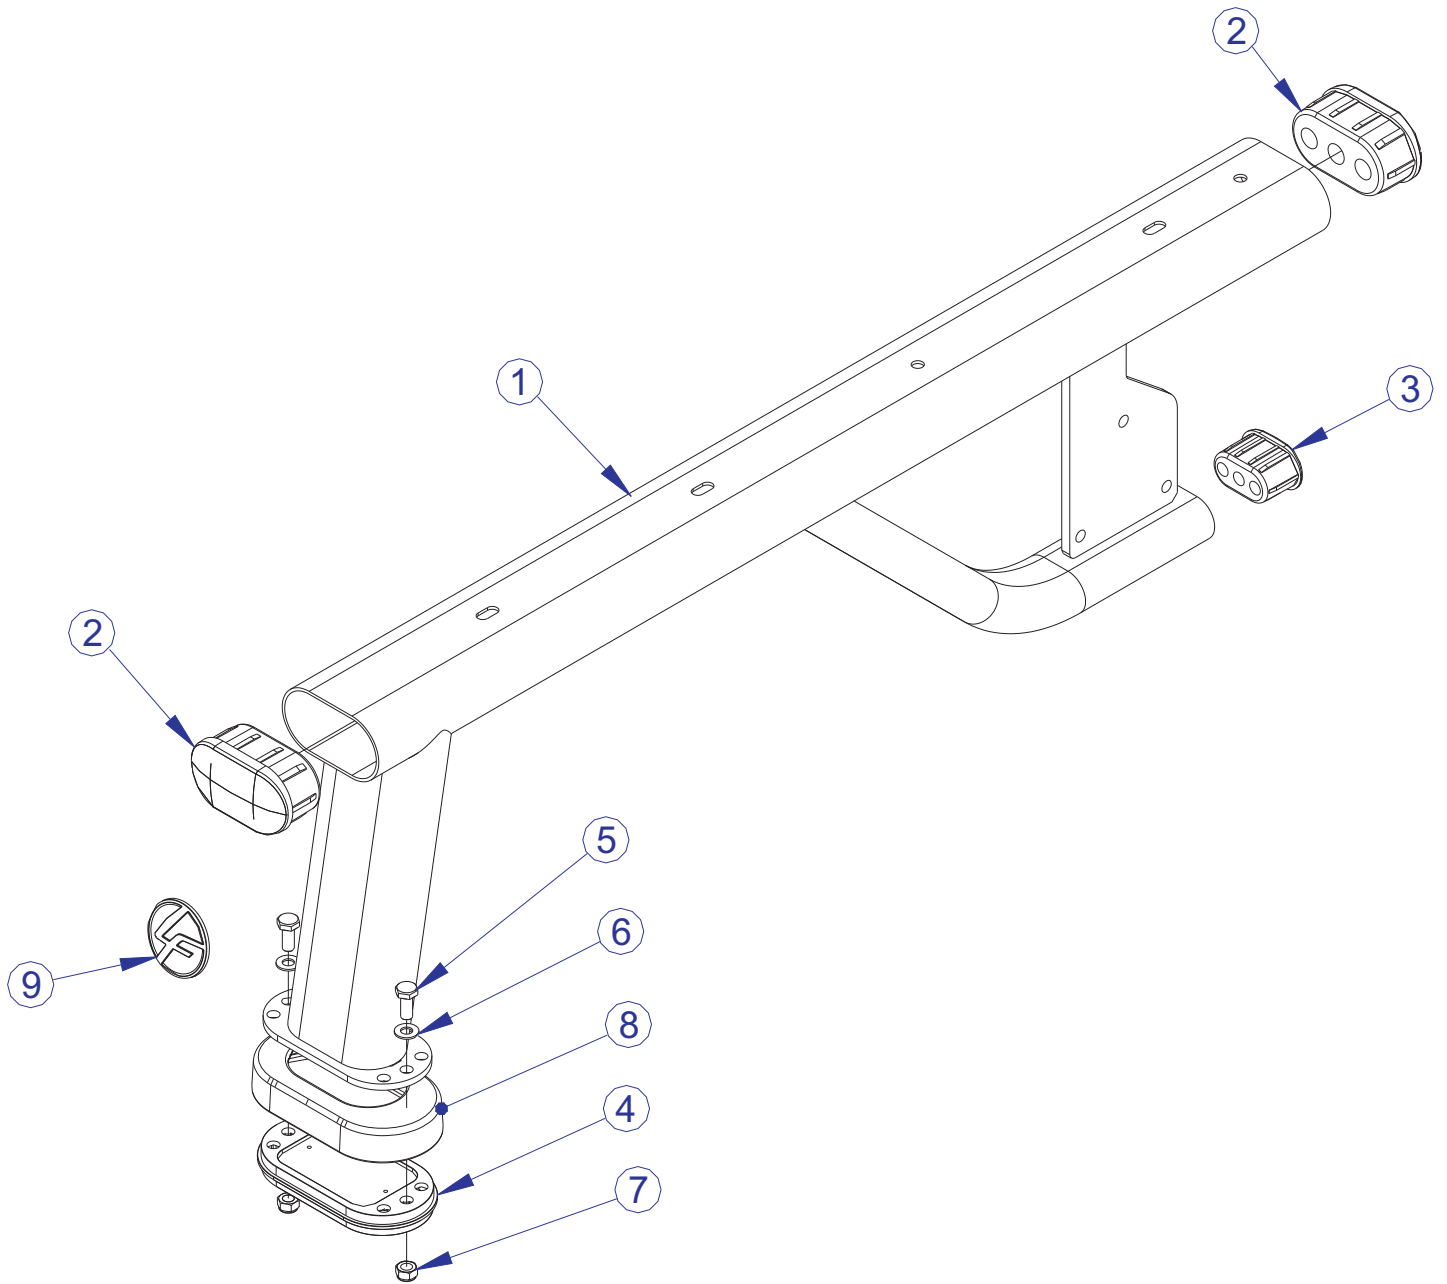

SIGNATURE SERIES
SOFB
SIGNATURE OLYMPIC FLAT BENCH

Customer Support Services
PARTS LIST

SOFB SIGNATURE OLYMPIC FLAT BENCH CONTENTS

	PAGE
COMPONENT ASSEMBLY	3
COMPONENT ASSEMBLY LEGEND	4
CENTER FRAME ASSEMBLY	5
CENTER FRAME ASSEMBLY LEGEND	6
LEFT UPRIGHT ASSEMBLY	7
LEFT UPRIGHT ASSEMBLY LEGEND	8
RIGHT UPRIGHT ASSEMBLY	9
RIGHT UPRIGHT ASSEMBLY LEGEND	10
IMAGE	11

NOTE: SUBSTITUTE PART NUMBERS ENDING
WITH 'XX' WITH THE REQUIRED COLOR CODES.

FRAME

01 = WHITE
02 = PLATINUM
03 = BLACK

PADS

01 = BLACK
99 = CUSTOM

SOFB SIGNATURE OLYMPIC FLAT BENCH COMPONENT ASSEMBLY

SEE PAGE 4 FOR LEGEND

SOFB SIGNATURE OLYMPIC FLAT BENCH COMPONENT ASSEMBLY LEGEND

ITEM NO.	QTY.	PART NO.	DESCRIPTION
1	1	78521XX	PTD ASSY, SOFB, CENTER FRAME
2	1	78522XX	PTD ASSY, SOFB, UPRIGHT LEFT
3	1	78523XX	PTD ASSY, SOFB, UPRIGHT RIGHT
4	5	3256204	SCREW, M10 X1.5 35MM
5	4	3256206	SCREW, M10 X1.5 45MM
6	4	3242002	NUT, M10 X 1.5 HEX NYLOCK
7	1	78219XX	PAD, HEAD REST FLAT
8	1	78218XX	PAD 36 X 11 FLAT
9	13	3102514	WASHER, FLAT 3/8" SAE ST ZN
10	5	3237403	PLUG, 1" HOLE
11	1	8137701	DECAL, WARNING, HORIZ, MULTI-LANG SHEET

SOFB SIGNATURE OLYMPIC FLAT BENCH CENTER FRAME ASSEMBLY - 78521XX

SEE PAGE 6 FOR LEGEND

SOFB SIGNATURE OLYMPIC FLAT BENCH CENTER FRAME ASSEMBLY LEGEND

ITEM NO.	QTY.	PART NO.	DESCRIPTION
1	1	78039XX	WLDMT, SOFB, CENTER FRAME
2	2	7800401	CAP, LRG FLOV END
3	1	7800501	CAP, SML FLOV END
4	1	7334001	FOOT, 2.50 X 4.49 FLOV
5	2	3251202	SCREW, M10 X1.5 X 25MM UNS HEX CS ST ZN
6	2	3102514	WASHER, FLAT 3/8" SAE ST ZN
7	2	3242002	NUT, M10 X 1.5 HEX NYLOCK
8	1	7340201	COVER, FOOT - STRAIGHT
9	1	AK58-00245-0000	MEDALLION;"BUG"; PUR