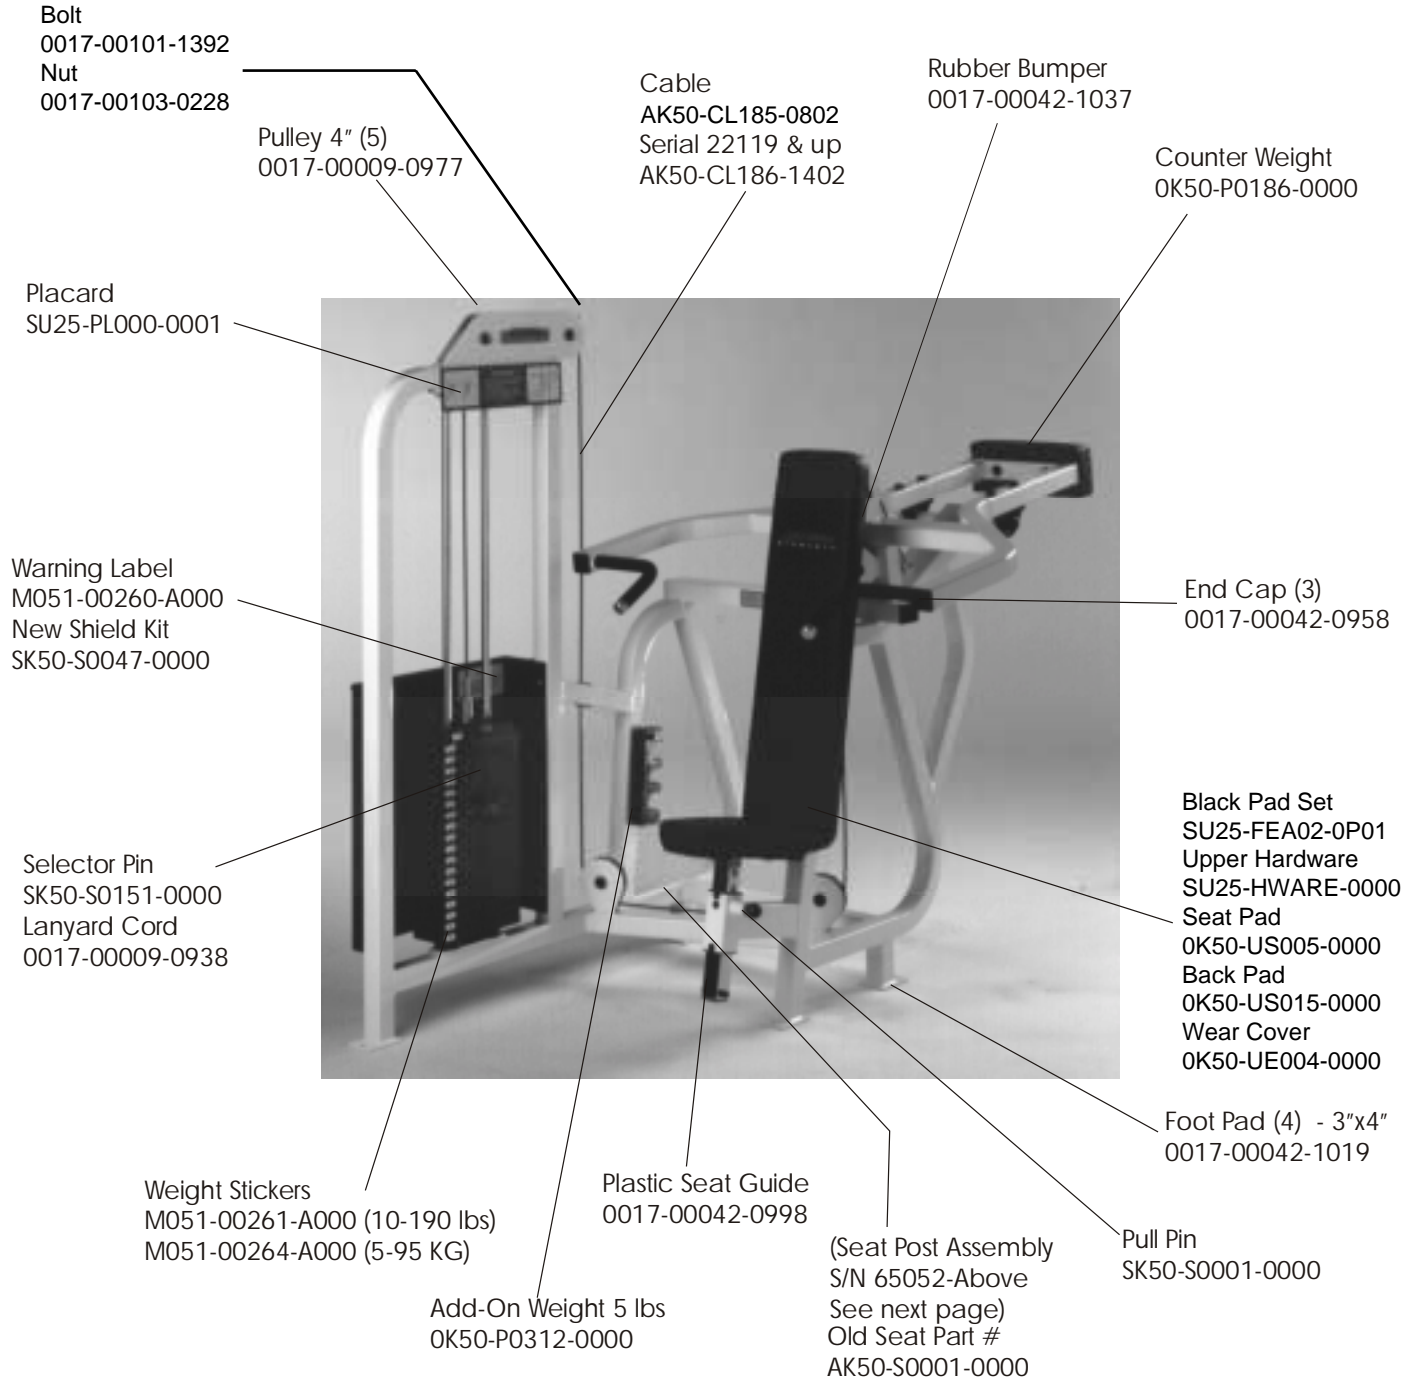

STRENGTH 9000 SERIES TRAINING EQUIPMENT

SU25 Shoulder Press

STRENGTH 9000 SERIES TRAINING EQUIPMENT

SU25 Shoulder Press

STRENGTH 9000 SERIES TRAINING EQUIPMENT

SU25 Seat Post Assembly - S/N 65052-Above

BILL OF MATERIALS			
Item No.	Qty.	Part Number	Description
1	1	AK50-S0028-0000	Seat post assembly
2	1	0K50-P0547-0000	Front striker plate (14 notch)
3	1	0K50-P0548-0000	Back striker plate
4	4	0017-00101-1655	5/16" x 24 flat bolt
6	1	0017-00009-1079	Spring
7	1	0K50-P0550-0000	Lever release
8	1	0017-00042-1089	Rubber grip
9	4	0K50-P0551-0000	Grooved pin
10	8	0017-00100-0190	Retaining clips
11	1	0017-00042-0944	1-1/2" x 1-1/2" End cap
12	1	M051-00363-A000	Number strip
13	2	0017-00104-0373	Nylon washer