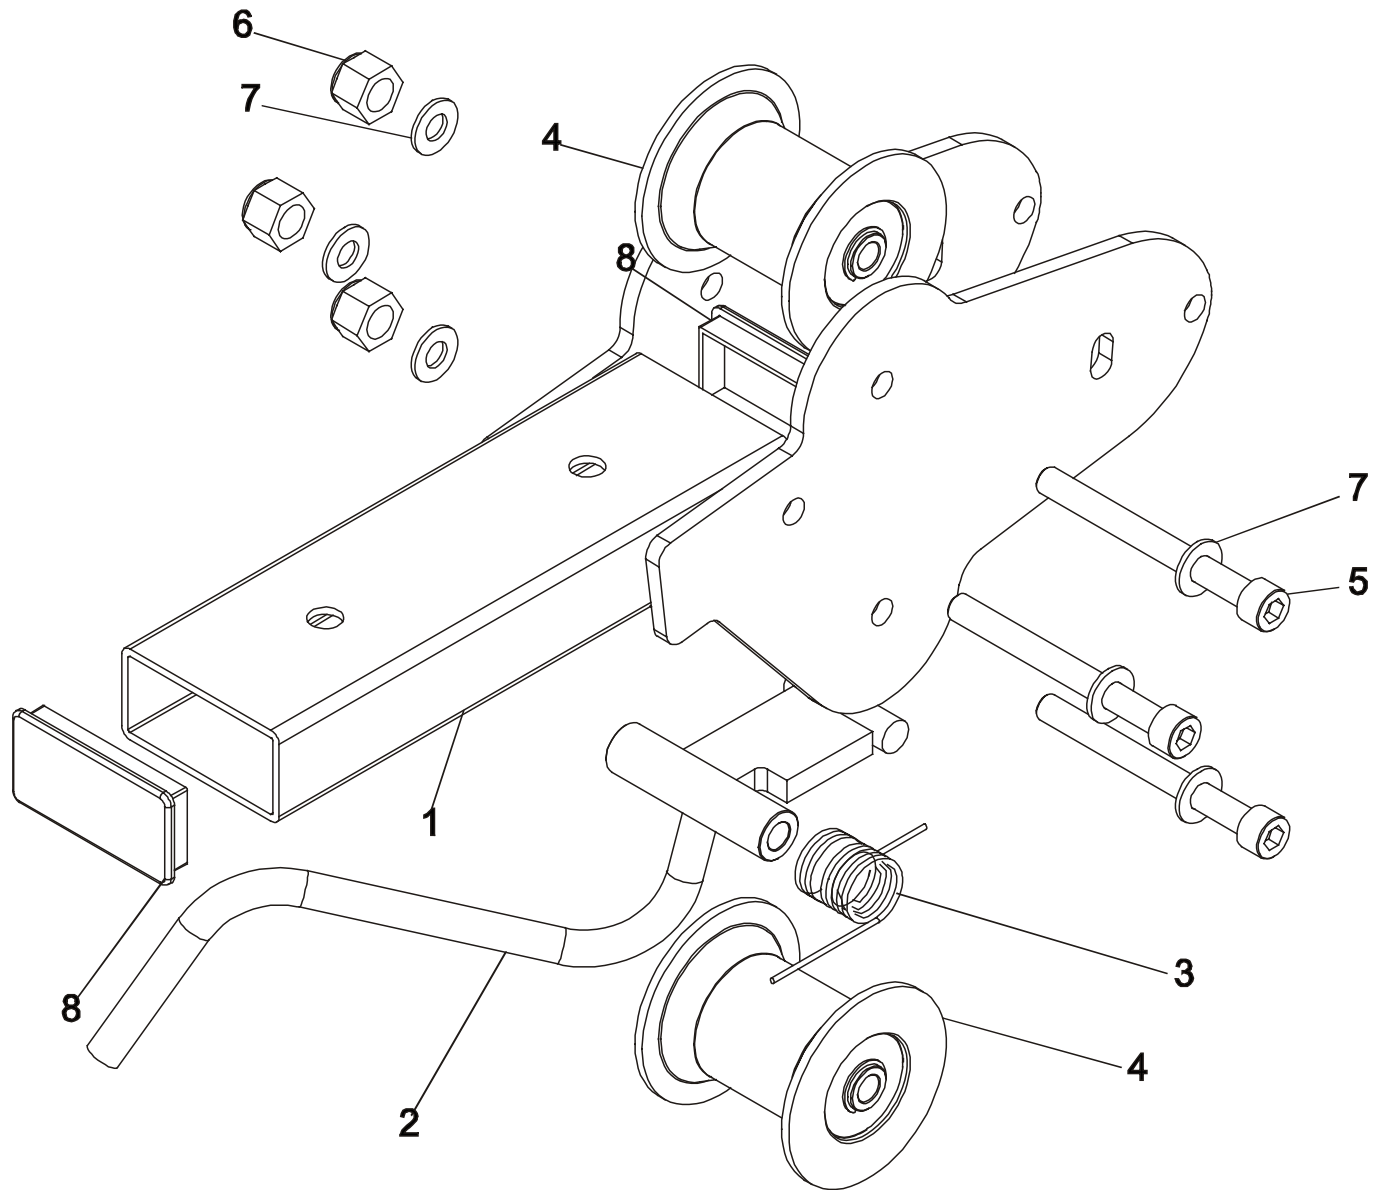

MTRW ROW PRESS

SEAT FRAME ASSEMBLY

ITEM NO.	QTY.	PART NO.	DESCRIPTION
1	1	MTDP-S0002	Seat Frame Weldment
2	1	7359401	Seatrack, Roller Serrated
3	1	7359501	Seatrack, Roller Flat
4	1	AK50-A1007	MTS SEAT#2 ASSM. (ROLLER)
5	2	0017-00101-1662	M10 X 64 HXS SOC CS ST ZN
6	4	0017-00104-0377	3/8" Internal Lock Washer
7	2	0017-00103-0289	10mm THIN NYLOC NUT
8	1	73763	ROLLER ASSM.
9	2	0017-00103-0217	3/8" Thin Lock Nut
10	1	0017-00101-1408	3/8 X 2 3/4 Bolt
11	1	0017-00101-1664	3/8" FLAT HEAD BOLT
12	1	M051-00296-A000	NUMBER STRIP (1-12)
13	1	0017-00042-0945	1 1/2 X 2 Endcap
14	1	M051-00602-A000	MTAB SEAT INSTR. DECAL
15	1	7442601	MTS SEAT EXTENSION SPRING

MTRW ROW PRESS

SEAT ROLLER ASSEMBLY

ITEM NO.	QTY.	PART NO.	DESCRIPTION
1	1	0K50-S1006	MTS SEAT #1 (ROLLER)
2	1	AK50-S0040-0000	WELDMENT, PS- ROLLER SEAT HANDLE
3	1	0017-00009-1110	TORSION SPRING, S.S.
4	2	73763	ROLLER ASSM.
5	3	0017-00101-1662	M10 X 64 HXS SOC CS ST ZN
6	3	0017-00103-0223	1/2" THICK NYLOC NUT
7	6	0017-00104-0377	3/8" Internal Lock Washer
8	2	0017-00042-1038	1.5" X 3.0" PLASTIC END CAP