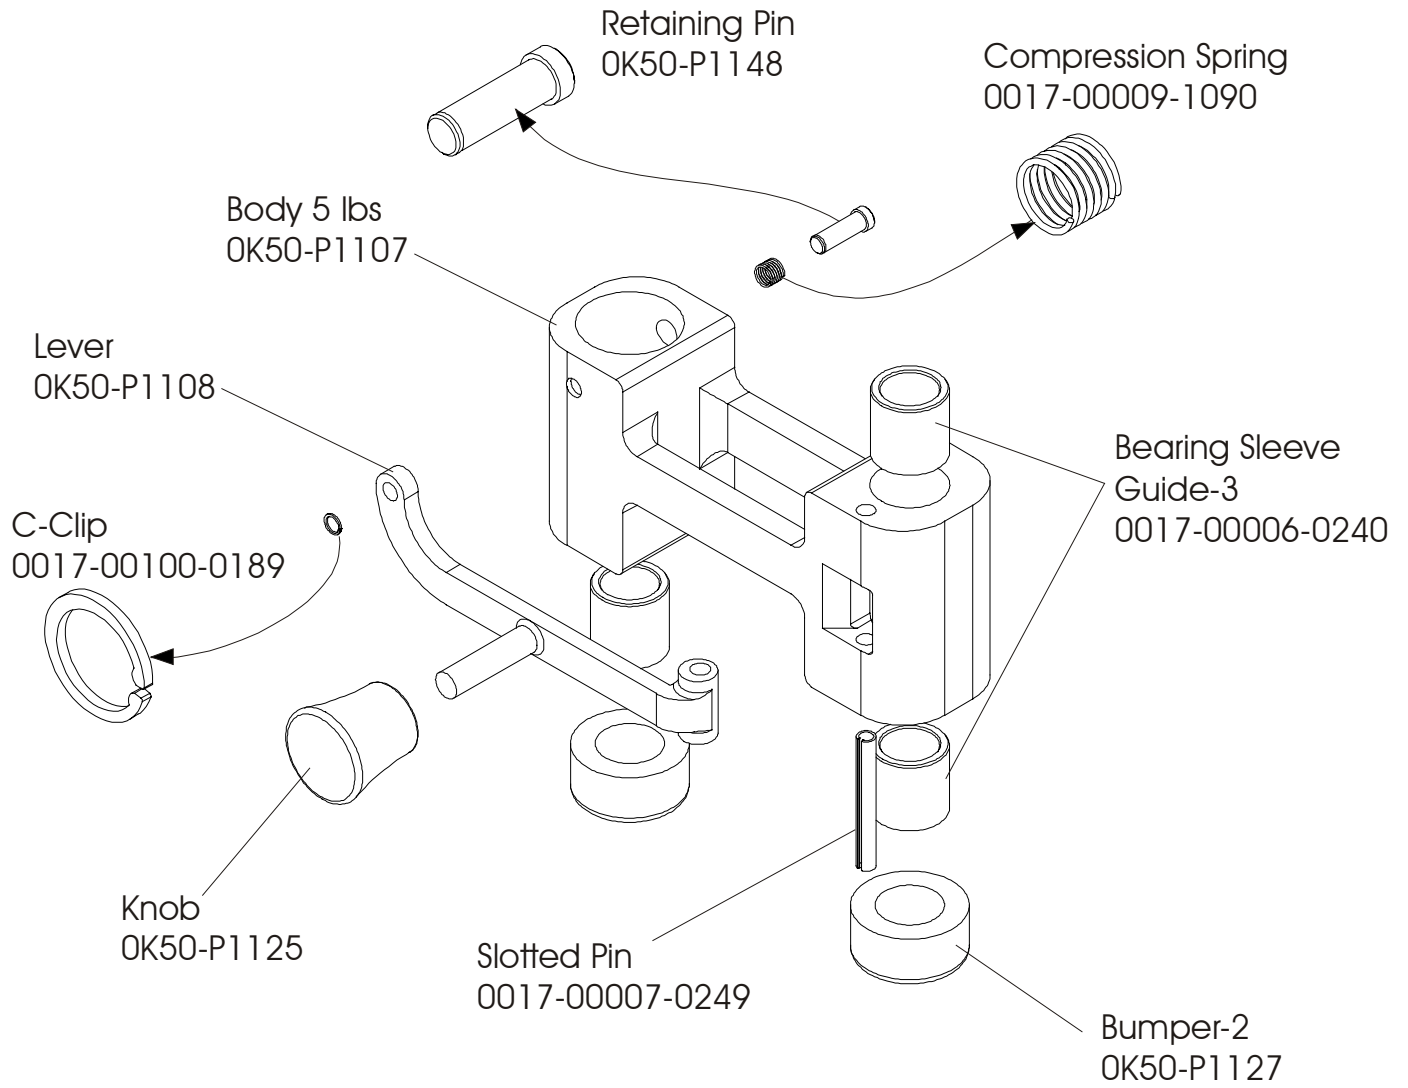

MTRW ROW PRESS INCREMENT WEIGHT