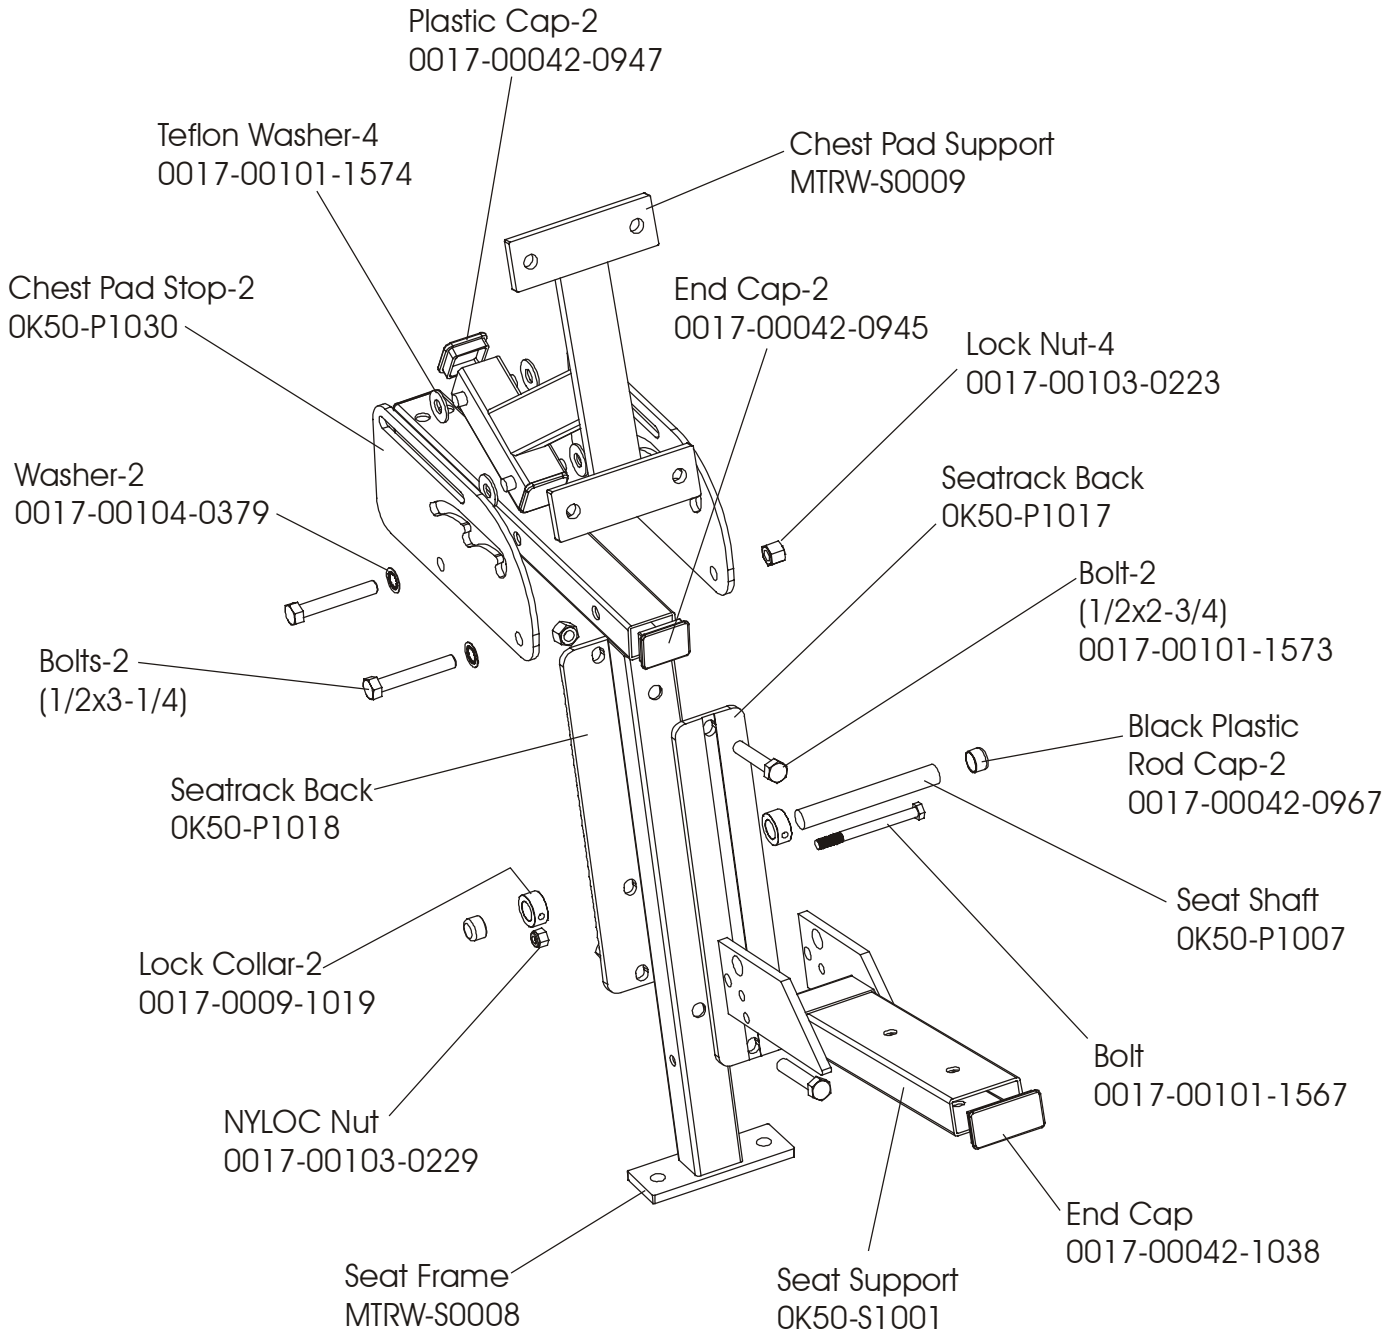

MTRW ROW PRESS

COMPONENT ASSEMBLY

MTRW ROW PRESS

LEFT MOVEMENT ARM

MTRW ROW PRESS

RIGHT MOVEMENT ARM

MTRW ROW PRESS

TOP FRAME ASSEMBLY

MTRW ROW PRESS

LEFT SIDE FRAME

MTRW ROW PRESS

RIGHT SIDE FRAME

MTRW ROW PRESS

PADS

MTRW ROW PRESS

SEAT FRAME WELDMENT

MTRW ROW PRESS

SEAT FRAME ASSEMBLY

ITEM NO.	QTY.	PART NO.	DESCRIPTION
1	1	MTDP-S0002	Seat Frame Weldment
2	1	7359401	Seatrack, Roller Serrated
3	1	7359501	Seatrack, Roller Flat
4	1	AK50-A1007	MTS SEAT#2 ASSM. (ROLLER)
5	2	0017-00101-1662	M10 X 64 HXS SOC CS ST ZN
6	4	0017-00104-0377	3/8" Internal Lock Washer
7	2	0017-00103-0289	10mm THIN NYLOC NUT
8	1	73763	ROLLER ASSM.
9	2	0017-00103-0217	3/8" Thin Lock Nut
10	1	0017-00101-1408	3/8 X 2 3/4 Bolt
11	1	0017-00101-1664	3/8" FLAT HEAD BOLT
12	1	M051-00296-A000	NUMBER STRIP (1-12)
13	1	0017-00042-0945	1 1/2 X 2 Endcap
14	1	M051-00602-A000	MTAB SEAT INSTR. DECAL
15	1	7442601	MTS SEAT EXTENSION SPRING

MTRW ROW PRESS

SEAT ROLLER ASSEMBLY

ITEM NO.	QTY.	PART NO.	DESCRIPTION
1	1	0K50-S1006	MTS SEAT #1 (ROLLER)
2	1	AK50-S0040-0000	WELDMENT, PS- ROLLER SEAT HANDLE
3	1	0017-00009-1110	TORSION SPRING, S.S.
4	2	73763	ROLLER ASSM.
5	3	0017-00101-1662	M10 X 64 HXS SOC CS ST ZN
6	3	0017-00103-0223	1/2" THICK NYLOC NUT
7	6	0017-00104-0377	3/8" Internal Lock Washer
8	2	0017-00042-1038	1.5" X 3.0" PLASTIC END CAP