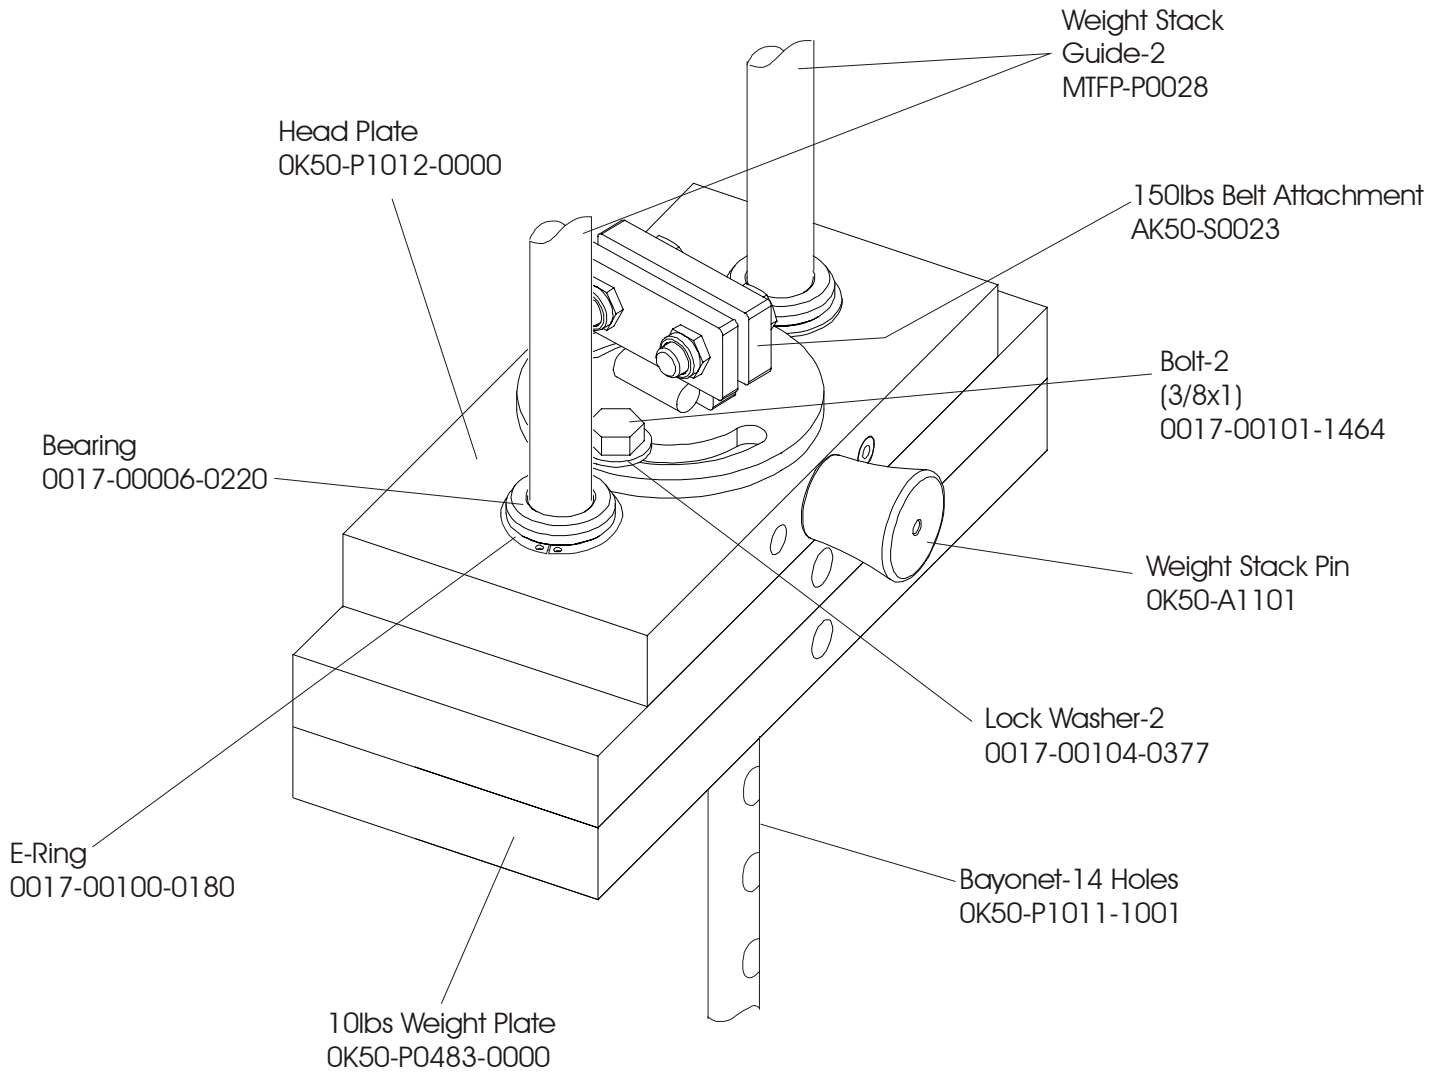

MTRW ROW PRESS

WEIGHT STACK