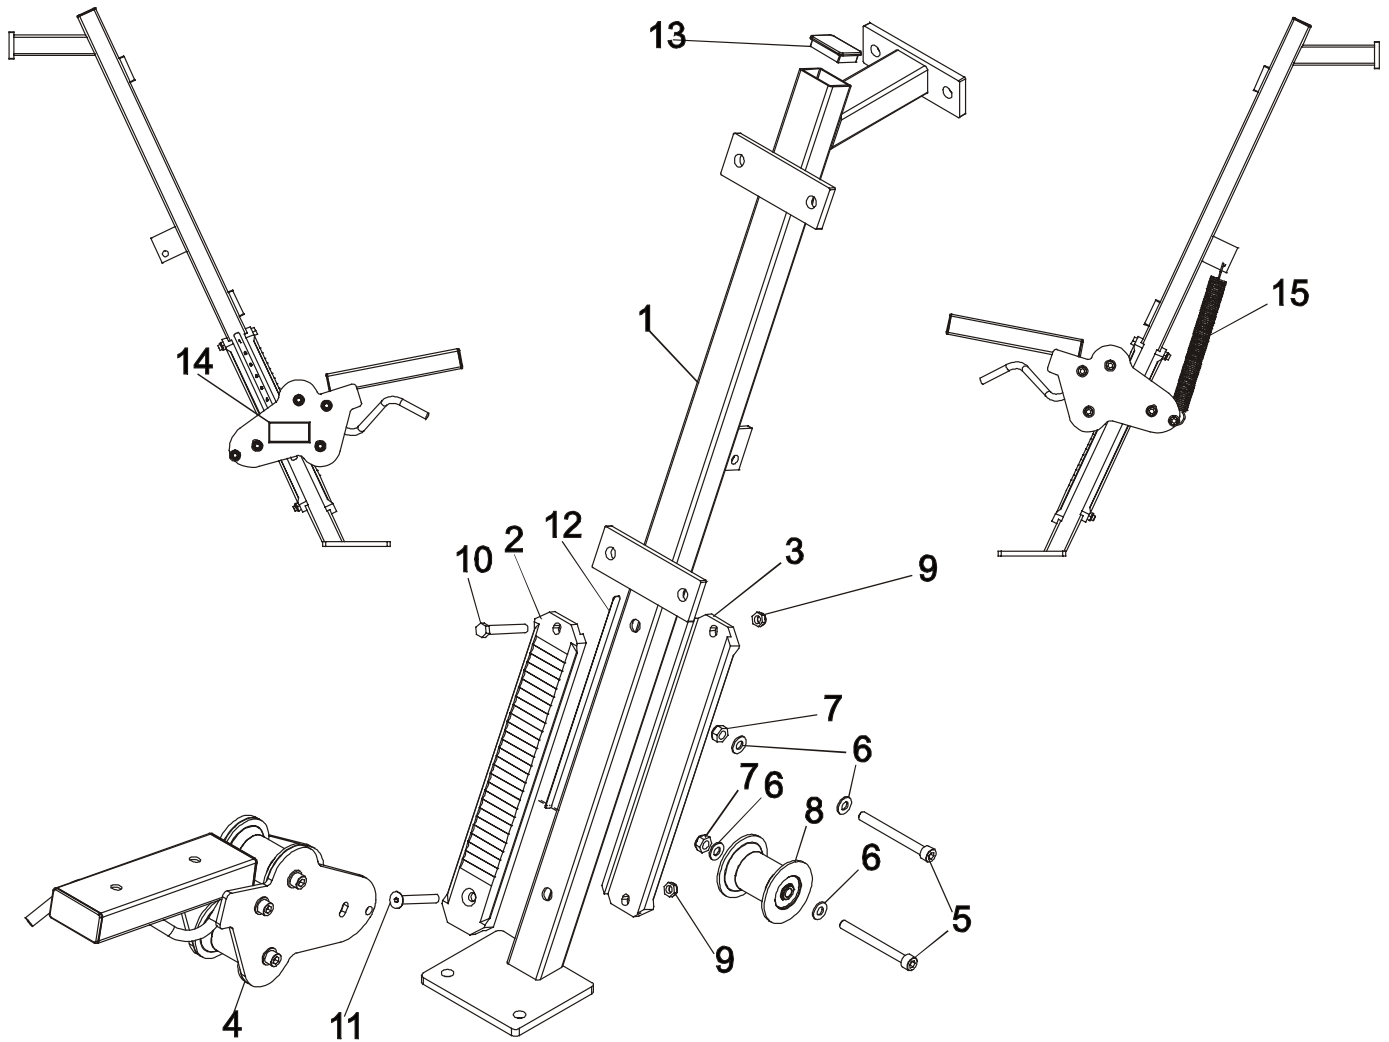

MTRW ROW PRESS

COMPONENT ASSEMBLY

MTRW ROW PRESS

LEFT MOVEMENT ARM

MTRW ROW PRESS

RIGHT MOVEMENT ARM

MTRW ROW PRESS

TOP FRAME ASSEMBLY

MTRW ROW PRESS

LEFT SIDE FRAME

MTRW ROW PRESS

RIGHT SIDE FRAME

MTRW ROW PRESS

PADS

MTRW ROW PRESS

SEAT FRAME WELDMENT

MTRW ROW PRESS

SEAT FRAME ASSEMBLY

ITEM NO.	QTY.	PART NO.	DESCRIPTION
1	1	MTDP-S0002	Seat Frame Weldment
2	1	7359401	Seatrack, Roller Serrated
3	1	7359501	Seatrack, Roller Flat
4	1	AK50-A1007	MTS SEAT#2 ASSM. (ROLLER)
5	2	0017-00101-1662	M10 X 64 HXS SOC CS ST ZN
6	4	0017-00104-0377	3/8" Internal Lock Washer
7	2	0017-00103-0289	10mm THIN NYLOC NUT
8	1	73763	ROLLER ASSM.
9	2	0017-00103-0217	3/8" Thin Lock Nut
10	1	0017-00101-1408	3/8 X 2 3/4 Bolt
11	1	0017-00101-1664	3/8" FLAT HEAD BOLT
12	1	M051-00296-A000	NUMBER STRIP (1-12)
13	1	0017-00042-0945	1 1/2 X 2 Endcap
14	1	M051-00602-A000	MTAB SEAT INSTR. DECAL
15	1	7442601	MTS SEAT EXTENSION SPRING

MTRW ROW PRESS

SEAT ROLLER ASSEMBLY

ITEM NO.	QTY.	PART NO.	DESCRIPTION
1	1	0K50-S1006	MTS SEAT #1 (ROLLER)
2	1	AK50-S0040-0000	WELDMENT, PS- ROLLER SEAT HANDLE
3	1	0017-00009-1110	TORSION SPRING, S.S.
4	2	73763	ROLLER ASSM.
5	3	0017-00101-1662	M10 X 64 HXS SOC CS ST ZN
6	3	0017-00103-0223	1/2" THICK NYLOC NUT
7	6	0017-00104-0377	3/8" Internal Lock Washer
8	2	0017-00042-1038	1.5" X 3.0" PLASTIC END CAP