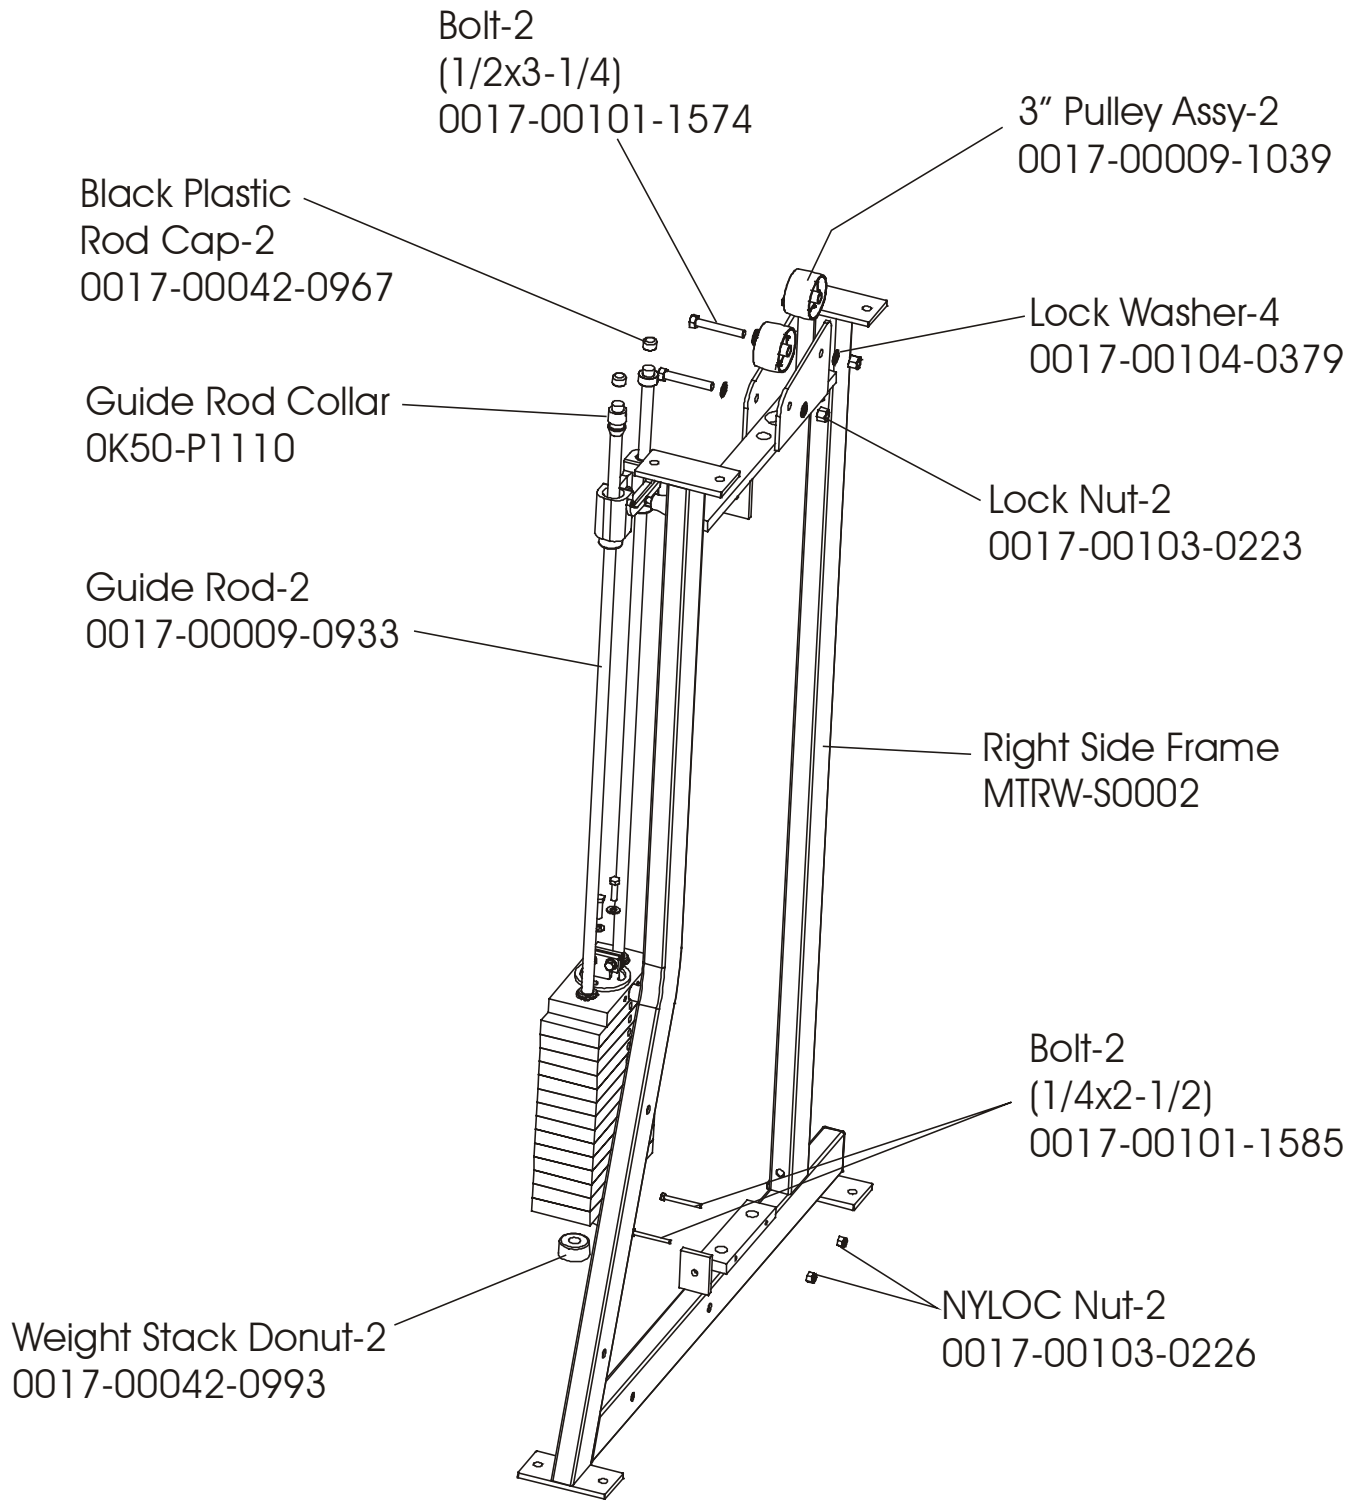

MTRW ROW PRESS

RIGHT SIDE FRAME