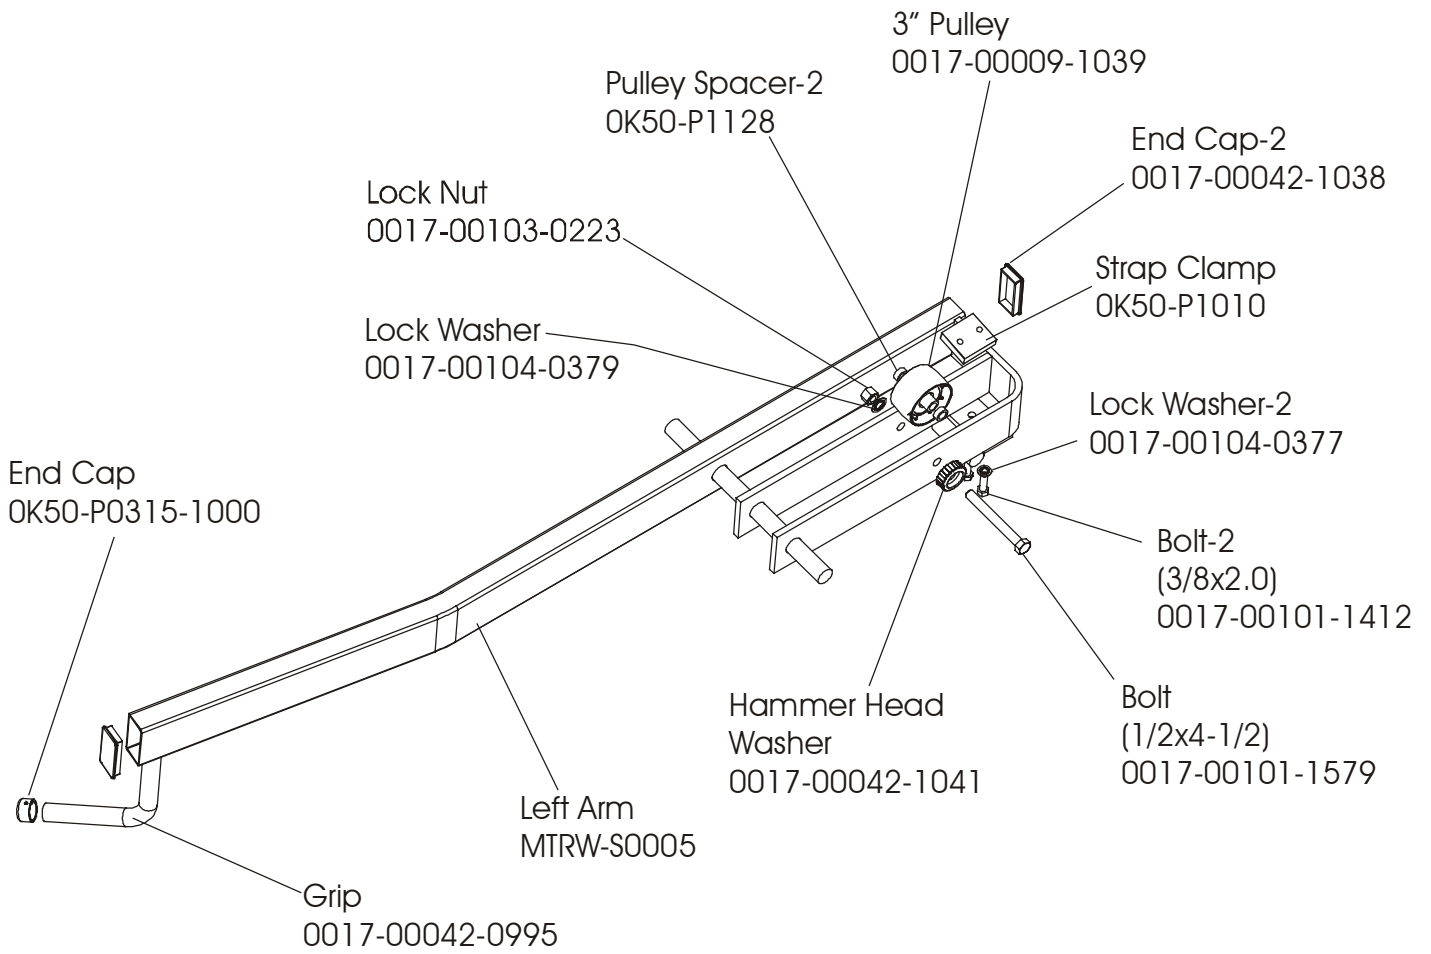

LifeFitness

**MTS - MOTION TECHNOLOGY SELECTORIZED
MTRW ROW PRESS**

**Customer Support Services
PARTS MANUAL**

MTRW ROW PRESS

Notes:

MTRW ROW PRESS

Contents

	PAGE
COMPONENT ASSEMBLY	4
LEFT MOVEMENT ARM.....	5
RIGHT MOVEMENT ARM.....	6
TOP FRAME ASSEMBLY.....	7
LEFT SIDE FRAME	8
RIGHT SIDE FRAME	9
PADS.....	10
SEAT FRAME WELDMENT	11
SEAT FRAME ASSEMBLY	12
SEAT ROLLER ASSEMBLY	13
INCREMENT WEIGHT	14
WEIGHT STACK.....	15
DECALS	16

MTRW ROW PRESS

COMPONENT ASSEMBLY

MTRW ROW PRESS

LEFT MOVEMENT ARM

MTRW ROW PRESS

RIGHT MOVEMENT ARM

MTRW ROW PRESS

TOP FRAME ASSEMBLY

MTRW ROW PRESS

SEAT FRAME ASSEMBLY

ITEM NO.	QTY.	PART NO.	DESCRIPTION
1	1	MTDP-S0002	Seat Frame Weldment
2	1	7359401	Seatrack, Roller Serrated
3	1	7359501	Seatrack, Roller Flat
4	1	AK50-A1007	MTS SEAT#2 ASSM. (ROLLER)
5	2	0017-00101-1662	M10 X 64 HXS SOC CS ST ZN
6	4	0017-00104-0377	3/8" Internal Lock Washer
7	2	0017-00103-0289	10mm THIN NYLOC NUT
8	1	73763	ROLLER ASSM.
9	2	0017-00103-0217	3/8" Thin Lock Nut
10	1	0017-00101-1408	3/8 X 2 3/4 Bolt
11	1	0017-00101-1664	3/8" FLAT HEAD BOLT
12	1	M051-00296-A000	NUMBER STRIP (1-12)
13	1	0017-00042-0945	1 1/2 X 2 Endcap
14	1	M051-00602-A000	MTAB SEAT INSTR. DECAL
15	1	7442601	MTS SEAT EXTENSION SPRING

MTRW ROW PRESS

SEAT ROLLER ASSEMBLY

ITEM NO.	QTY.	PART NO.	DESCRIPTION
1	1	0K50-S1006	MTS SEAT #1 (ROLLER)
2	1	AK50-S0040-0000	WELDMENT, PS- ROLLER SEAT HANDLE
3	1	0017-00009-1110	TORSION SPRING, S.S.
4	2	73763	ROLLER ASSM.
5	3	0017-00101-1662	M10 X 64 HXS SOC CS ST ZN
6	3	0017-00103-0223	1/2" THICK NYLOC NUT
7	6	0017-00104-0377	3/8" Internal Lock Washer
8	2	0017-00042-1038	1.5" X 3.0" PLASTIC END CAP