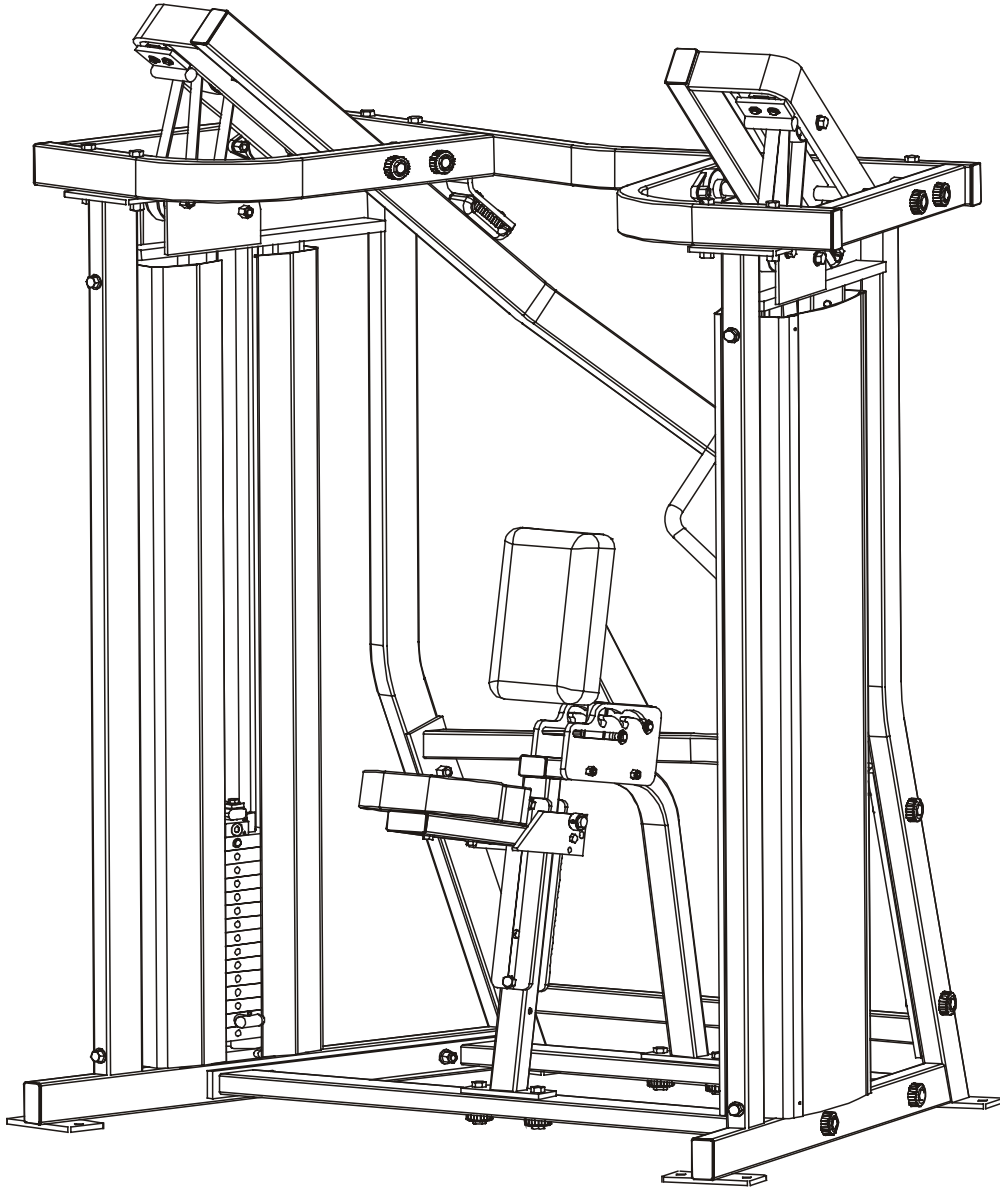

LifeFitness

**MTS - MOTION TECHNOLOGY SELECTORIZED
MTRW ROW PRESS**

**Customer Support Services
PARTS MANUAL**

MTRW ROW PRESS

Notes:

MTRW ROW PRESS

Contents

	PAGE
COMPONENT ASSEMBLY	4
LEFT MOVEMENT ARM.....	5
RIGHT MOVEMENT ARM.....	6
TOP FRAME ASSEMBLY.....	7
LEFT SIDE FRAME	8
RIGHT SIDE FRAME	9
PADS.....	10
SEAT FRAME WELDMENT	11
SEAT FRAME ASSEMBLY	12
SEAT ROLLER ASSEMBLY	13
INCREMENT WEIGHT	14
WEIGHT STACK.....	15
DECALS	16

MTRW ROW PRESS

COMPONENT ASSEMBLY

MTRW ROW PRESS

LEFT MOVEMENT ARM

MTRW ROW PRESS

RIGHT MOVEMENT ARM

MTRW ROW PRESS

TOP FRAME ASSEMBLY

MTRW ROW PRESS

SEAT FRAME ASSEMBLY

ITEM NO.	QTY.	PART NO.	DESCRIPTION
1	1	MTDP-S0002	Seat Frame Weldment
2	1	7359401	Seatrack, Roller Serrated
3	1	7359501	Seatrack, Roller Flat
4	1	AK50-A1007	MTS SEAT#2 ASSM. (ROLLER)
5	2	0017-00101-1662	M10 X 64 HXS SOC CS ST ZN
6	4	0017-00104-0377	3/8" Internal Lock Washer
7	2	0017-00103-0289	10mm THIN NYLOC NUT
8	1	73763	ROLLER ASSM.
9	2	0017-00103-0217	3/8" Thin Lock Nut
10	1	0017-00101-1408	3/8 X 2 3/4 Bolt
11	1	0017-00101-1664	3/8" FLAT HEAD BOLT
12	1	M051-00296-A000	NUMBER STRIP (1-12)
13	1	0017-00042-0945	1 1/2 X 2 Endcap
14	1	M051-00602-A000	MTAB SEAT INSTR. DECAL
15	1	7442601	MTS SEAT EXTENSION SPRING

MTRW ROW PRESS

SEAT ROLLER ASSEMBLY

ITEM NO.	QTY.	PART NO.	DESCRIPTION
1	1	0K50-S1006	MTS SEAT #1 (ROLLER)
2	1	AK50-S0040-0000	WELDMENT, PS- ROLLER SEAT HANDLE
3	1	0017-00009-1110	TORSION SPRING, S.S.
4	2	73763	ROLLER ASSM.
5	3	0017-00101-1662	M10 X 64 HXS SOC CS ST ZN
6	3	0017-00103-0223	1/2" THICK NYLOC NUT
7	6	0017-00104-0377	3/8" Internal Lock Washer
8	2	0017-00042-1038	1.5" X 3.0" PLASTIC END CAP