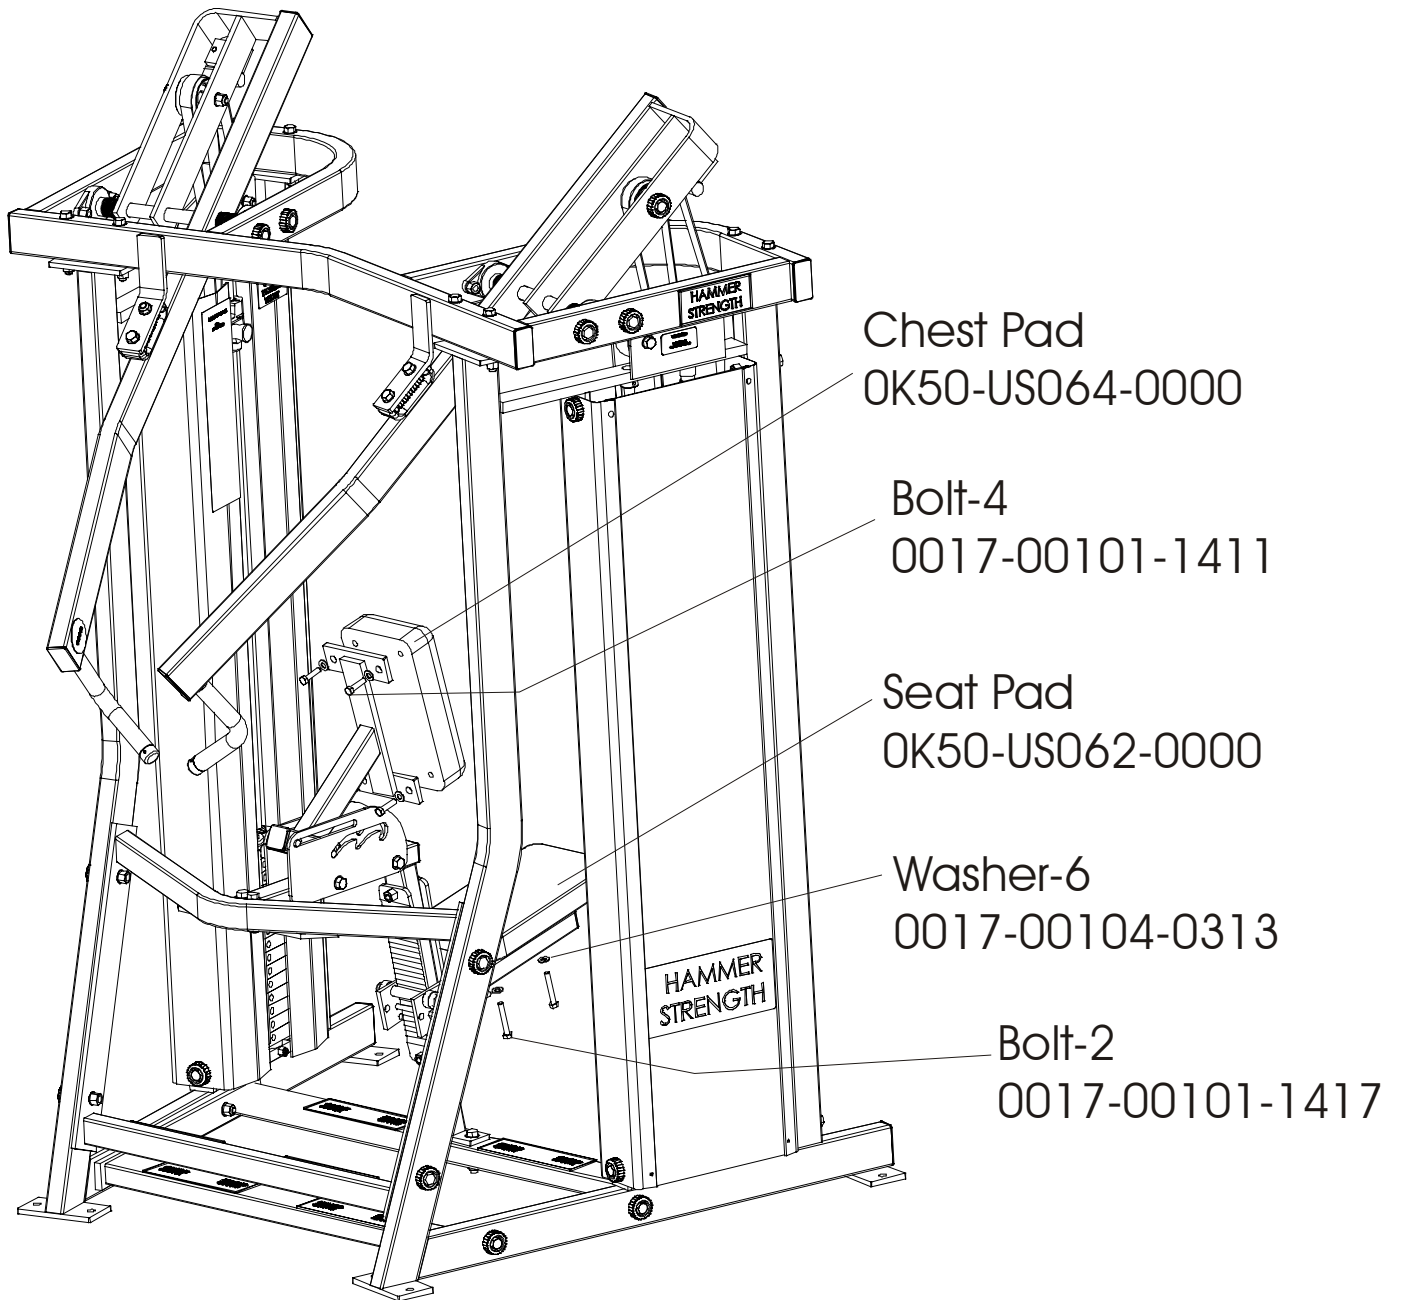

LifeFitness

**MTS - MOTION TECHNOLOGY SELECTORIZED
MTRW ROW PRESS**

**Customer Support Services
PARTS MANUAL**

MTRW ROW PRESS

Notes:

MTRW ROW PRESS

Contents

	PAGE
COMPONENT ASSEMBLY	4
LEFT MOVEMENT ARM.....	5
RIGHT MOVEMENT ARM.....	6
TOP FRAME ASSEMBLY.....	7
LEFT SIDE FRAME	8
RIGHT SIDE FRAME	9
PADS.....	10
SEAT FRAME WELDMENT	11
SEAT FRAME ASSEMBLY	12
SEAT ROLLER ASSEMBLY	13
INCREMENT WEIGHT	14
WEIGHT STACK.....	15
DECALS	16

MTRW ROW PRESS

LEFT SIDE FRAME

MTRW ROW PRESS

RIGHT SIDE FRAME

MTRW ROW PRESS

PADS

MTRW ROW PRESS

SEAT FRAME WELDMENT

MTRW ROW PRESS

SEAT FRAME ASSEMBLY

ITEM NO.	QTY.	PART NO.	DESCRIPTION
1	1	MTDP-S0002	Seat Frame Weldment
2	1	7359401	Seatrack, Roller Serrated
3	1	7359501	Seatrack, Roller Flat
4	1	AK50-A1007	MTS SEAT#2 ASSM. (ROLLER)
5	2	0017-00101-1662	M10 X 64 HXS SOC CS ST ZN
6	4	0017-00104-0377	3/8" Internal Lock Washer
7	2	0017-00103-0289	10mm THIN NYLOC NUT
8	1	73763	ROLLER ASSM.
9	2	0017-00103-0217	3/8" Thin Lock Nut
10	1	0017-00101-1408	3/8 X 2 3/4 Bolt
11	1	0017-00101-1664	3/8" FLAT HEAD BOLT
12	1	M051-00296-A000	NUMBER STRIP (1-12)
13	1	0017-00042-0945	1 1/2 X 2 Endcap
14	1	M051-00602-A000	MTAB SEAT INSTR. DECAL
15	1	7442601	MTS SEAT EXTENSION SPRING

MTRW ROW PRESS

SEAT ROLLER ASSEMBLY

ITEM NO.	QTY.	PART NO.	DESCRIPTION
1	1	0K50-S1006	MTS SEAT #1 (ROLLER)
2	1	AK50-S0040-0000	WELDMENT, PS- ROLLER SEAT HANDLE
3	1	0017-00009-1110	TORSION SPRING, S.S.
4	2	73763	ROLLER ASSM.
5	3	0017-00101-1662	M10 X 64 HXS SOC CS ST ZN
6	3	0017-00103-0223	1/2" THICK NYLOC NUT
7	6	0017-00104-0377	3/8" Internal Lock Washer
8	2	0017-00042-1038	1.5" X 3.0" PLASTIC END CAP