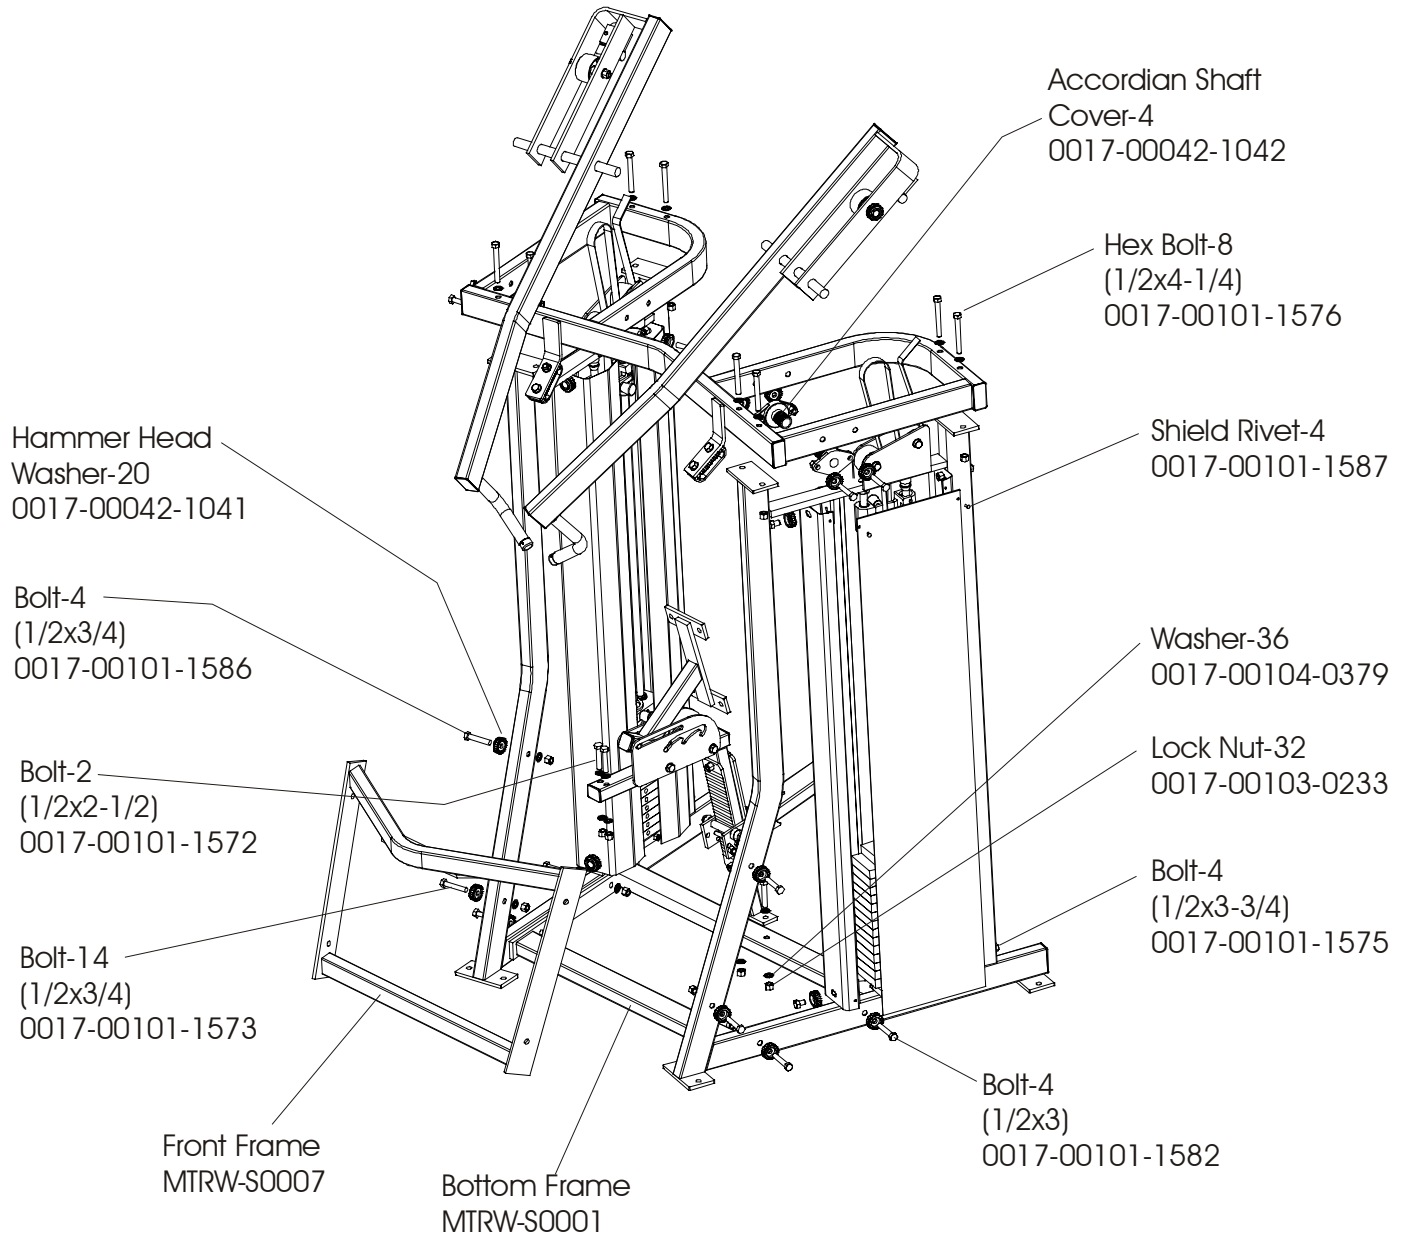

LifeFitness

**MTS - MOTION TECHNOLOGY SELECTORIZED
MTRW ROW PRESS**

**Customer Support Services
PARTS MANUAL**

MTRW ROW PRESS

Notes:

MTRW ROW PRESS

Contents

	PAGE
COMPONENT ASSEMBLY	4
LEFT MOVEMENT ARM.....	5
RIGHT MOVEMENT ARM.....	6
TOP FRAME ASSEMBLY.....	7
LEFT SIDE FRAME	8
RIGHT SIDE FRAME	9
PADS.....	10
SEAT FRAME WELDMENT	11
SEAT FRAME ASSEMBLY	12
SEAT ROLLER ASSEMBLY	13
INCREMENT WEIGHT	14
WEIGHT STACK.....	15
DECALS	16

MTRW ROW PRESS

COMPONENT ASSEMBLY

MTRW ROW PRESS

LEFT MOVEMENT ARM

MTRW ROW PRESS

RIGHT MOVEMENT ARM

MTRW ROW PRESS

TOP FRAME ASSEMBLY

MTRW ROW PRESS

SEAT FRAME ASSEMBLY

ITEM NO.	QTY.	PART NO.	DESCRIPTION
1	1	MTDP-S0002	Seat Frame Weldment
2	1	7359401	Seatrack, Roller Serrated
3	1	7359501	Seatrack, Roller Flat
4	1	AK50-A1007	MTS SEAT#2 ASSM. (ROLLER)
5	2	0017-00101-1662	M10 X 64 HXS SOC CS ST ZN
6	4	0017-00104-0377	3/8" Internal Lock Washer
7	2	0017-00103-0289	10mm THIN NYLOC NUT
8	1	73763	ROLLER ASSM.
9	2	0017-00103-0217	3/8" Thin Lock Nut
10	1	0017-00101-1408	3/8 X 2 3/4 Bolt
11	1	0017-00101-1664	3/8" FLAT HEAD BOLT
12	1	M051-00296-A000	NUMBER STRIP (1-12)
13	1	0017-00042-0945	1 1/2 X 2 Endcap
14	1	M051-00602-A000	MTAB SEAT INSTR. DECAL
15	1	7442601	MTS SEAT EXTENSION SPRING

MTRW ROW PRESS

SEAT ROLLER ASSEMBLY

ITEM NO.	QTY.	PART NO.	DESCRIPTION
1	1	0K50-S1006	MTS SEAT #1 (ROLLER)
2	1	AK50-S0040-0000	WELDMENT, PS- ROLLER SEAT HANDLE
3	1	0017-00009-1110	TORSION SPRING, S.S.
4	2	73763	ROLLER ASSM.
5	3	0017-00101-1662	M10 X 64 HXS SOC CS ST ZN
6	3	0017-00103-0223	1/2" THICK NYLOC NUT
7	6	0017-00104-0377	3/8" Internal Lock Washer
8	2	0017-00042-1038	1.5" X 3.0" PLASTIC END CAP