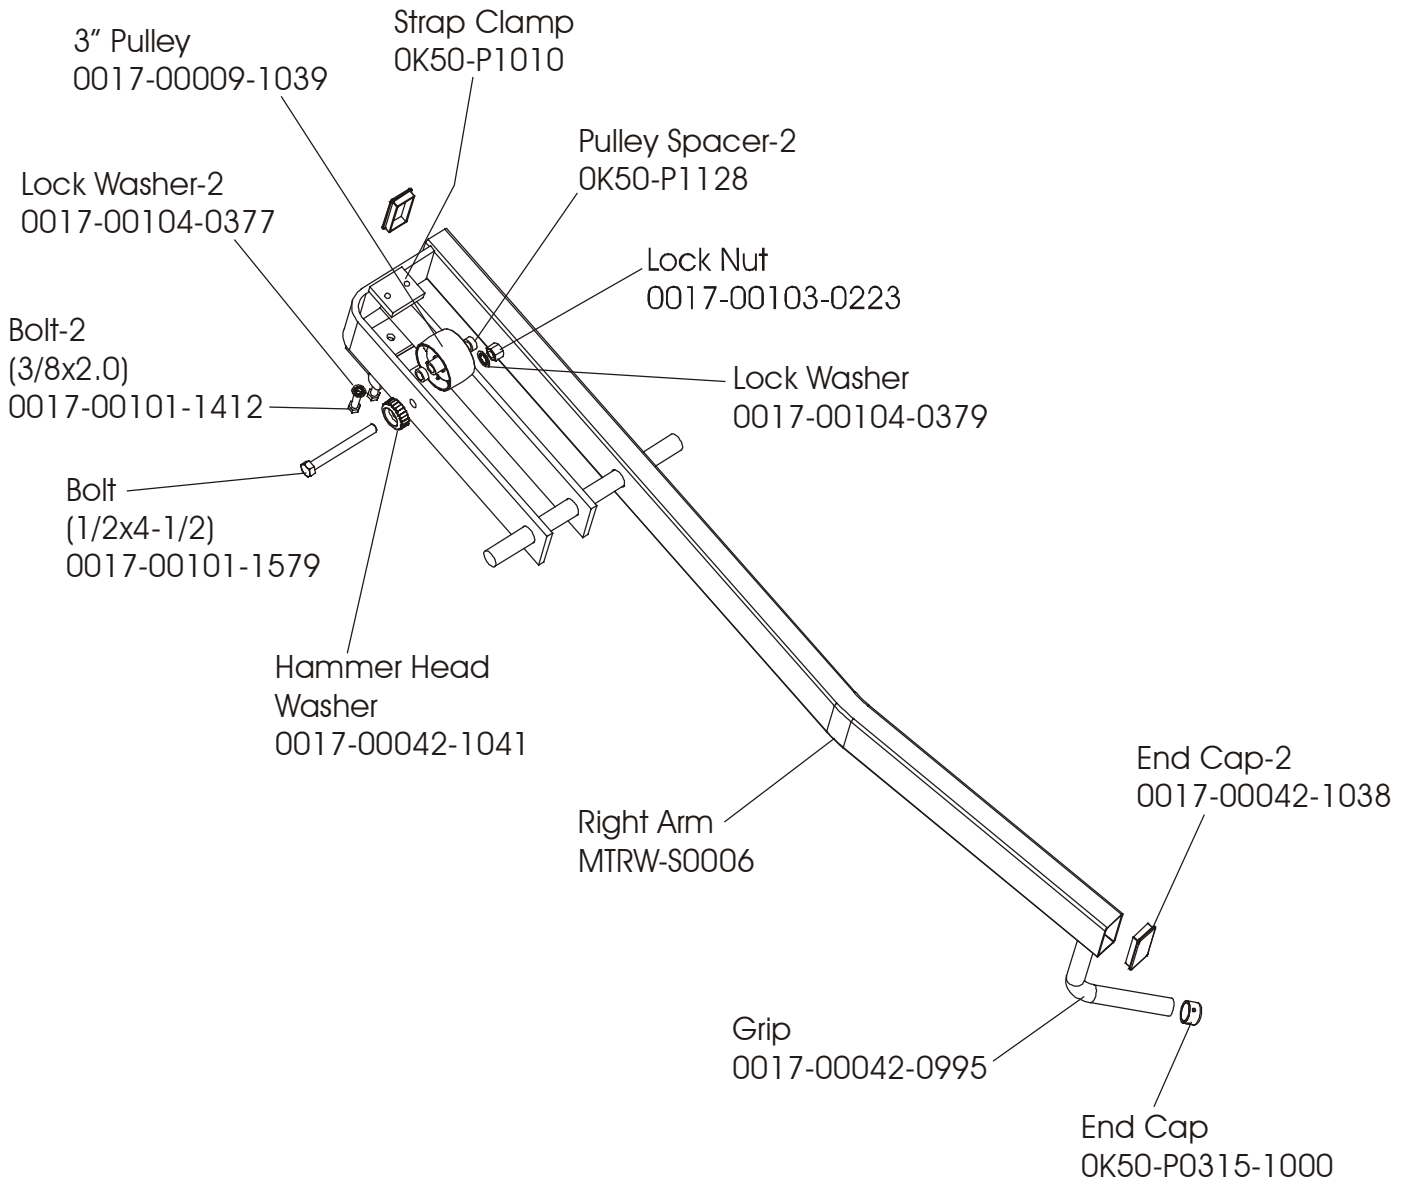

MTRW ROW PRESS

COMPONENT ASSEMBLY

MTRW ROW PRESS

LEFT MOVEMENT ARM

MTRW ROW PRESS

RIGHT MOVEMENT ARM

MTRW ROW PRESS

TOP FRAME ASSEMBLY

MTRW ROW PRESS

LEFT SIDE FRAME

MTRW ROW PRESS

RIGHT SIDE FRAME

MTRW ROW PRESS

PADS

MTRW ROW PRESS

SEAT FRAME WELDMENT

MTRW ROW PRESS

SEAT FRAME ASSEMBLY

ITEM NO.	QTY.	PART NO.	DESCRIPTION
1	1	MTDP-S0002	Seat Frame Weldment
2	1	7359401	Seatrack, Roller Serrated
3	1	7359501	Seatrack, Roller Flat
4	1	AK50-A1007	MTS SEAT#2 ASSM. (ROLLER)
5	2	0017-00101-1662	M10 X 64 HXS SOC CS ST ZN
6	4	0017-00104-0377	3/8" Internal Lock Washer
7	2	0017-00103-0289	10mm THIN NYLOC NUT
8	1	73763	ROLLER ASSM.
9	2	0017-00103-0217	3/8" Thin Lock Nut
10	1	0017-00101-1408	3/8 X 2 3/4 Bolt
11	1	0017-00101-1664	3/8" FLAT HEAD BOLT
12	1	M051-00296-A000	NUMBER STRIP (1-12)
13	1	0017-00042-0945	1 1/2 X 2 Endcap
14	1	M051-00602-A000	MTAB SEAT INSTR. DECAL
15	1	7442601	MTS SEAT EXTENSION SPRING

MTRW ROW PRESS

SEAT ROLLER ASSEMBLY

ITEM NO.	QTY.	PART NO.	DESCRIPTION
1	1	0K50-S1006	MTS SEAT #1 (ROLLER)
2	1	AK50-S0040-0000	WELDMENT, PS- ROLLER SEAT HANDLE
3	1	0017-00009-1110	TORSION SPRING, S.S.
4	2	73763	ROLLER ASSM.
5	3	0017-00101-1662	M10 X 64 HXS SOC CS ST ZN
6	3	0017-00103-0223	1/2" THICK NYLOC NUT
7	6	0017-00104-0377	3/8" Internal Lock Washer
8	2	0017-00042-1038	1.5" X 3.0" PLASTIC END CAP