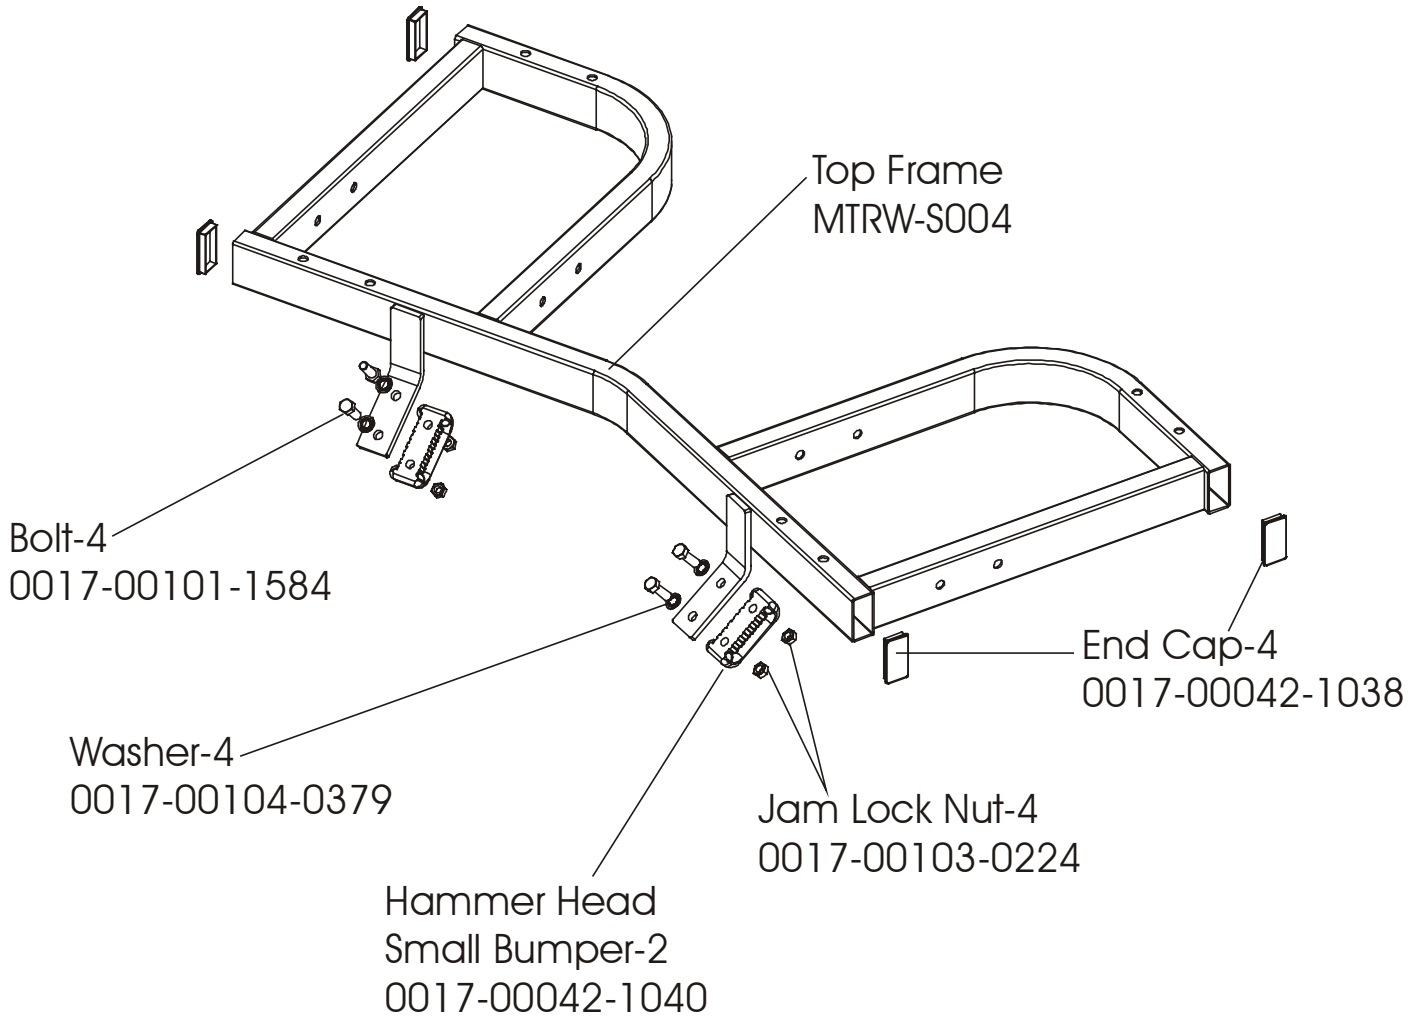

MTRW ROW PRESS

COMPONENT ASSEMBLY

MTRW ROW PRESS

LEFT MOVEMENT ARM

MTRW ROW PRESS

RIGHT MOVEMENT ARM

MTRW ROW PRESS

TOP FRAME ASSEMBLY

MTRW ROW PRESS

LEFT SIDE FRAME

MTRW ROW PRESS

RIGHT SIDE FRAME

MTRW ROW PRESS

PADS

MTRW ROW PRESS

SEAT FRAME WELDMENT

MTRW ROW PRESS

SEAT FRAME ASSEMBLY

ITEM NO.	QTY.	PART NO.	DESCRIPTION
1	1	MTDP-S0002	Seat Frame Weldment
2	1	7359401	Seatrack, Roller Serrated
3	1	7359501	Seatrack, Roller Flat
4	1	AK50-A1007	MTS SEAT#2 ASSM. (ROLLER)
5	2	0017-00101-1662	M10 X 64 HXS SOC CS ST ZN
6	4	0017-00104-0377	3/8" Internal Lock Washer
7	2	0017-00103-0289	10mm THIN NYLOC NUT
8	1	73763	ROLLER ASSM.
9	2	0017-00103-0217	3/8" Thin Lock Nut
10	1	0017-00101-1408	3/8 X 2 3/4 Bolt
11	1	0017-00101-1664	3/8" FLAT HEAD BOLT
12	1	M051-00296-A000	NUMBER STRIP (1-12)
13	1	0017-00042-0945	1 1/2 X 2 Endcap
14	1	M051-00602-A000	MTAB SEAT INSTR. DECAL
15	1	7442601	MTS SEAT EXTENSION SPRING

MTRW ROW PRESS

SEAT ROLLER ASSEMBLY

ITEM NO.	QTY.	PART NO.	DESCRIPTION
1	1	0K50-S1006	MTS SEAT #1 (ROLLER)
2	1	AK50-S0040-0000	WELDMENT, PS- ROLLER SEAT HANDLE
3	1	0017-00009-1110	TORSION SPRING, S.S.
4	2	73763	ROLLER ASSM.
5	3	0017-00101-1662	M10 X 64 HXS SOC CS ST ZN
6	3	0017-00103-0223	1/2" THICK NYLOC NUT
7	6	0017-00104-0377	3/8" Internal Lock Washer
8	2	0017-00042-1038	1.5" X 3.0" PLASTIC END CAP