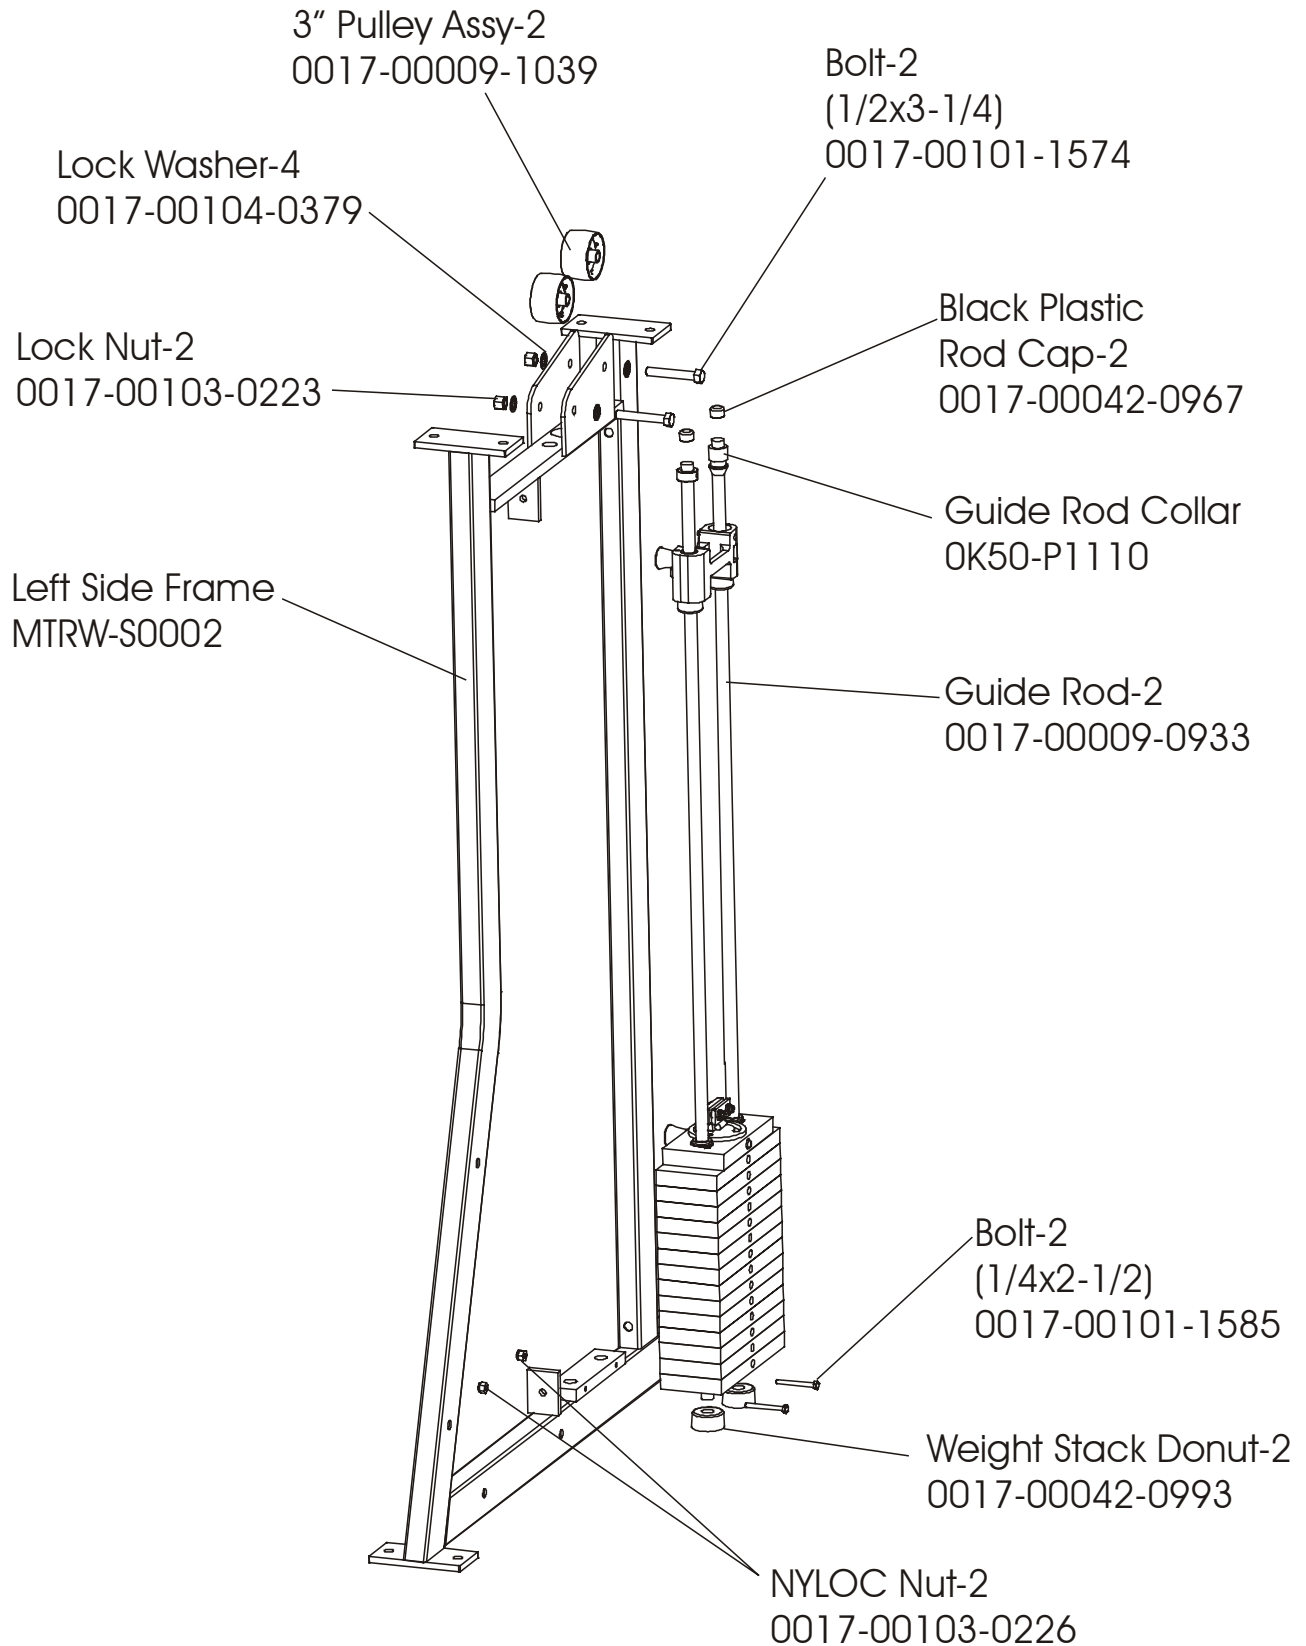

MTRW ROW PRESS

COMPONENT ASSEMBLY

MTRW ROW PRESS

LEFT MOVEMENT ARM

MTRW ROW PRESS

RIGHT MOVEMENT ARM

MTRW ROW PRESS

TOP FRAME ASSEMBLY

MTRW ROW PRESS

LEFT SIDE FRAME

MTRW ROW PRESS

RIGHT SIDE FRAME

MTRW ROW PRESS

PADS

MTRW ROW PRESS

SEAT FRAME WELDMENT

MTRW ROW PRESS

SEAT FRAME ASSEMBLY

ITEM NO.	QTY.	PART NO.	DESCRIPTION
1	1	MTDP-S0002	Seat Frame Weldment
2	1	7359401	Seatrack, Roller Serrated
3	1	7359501	Seatrack, Roller Flat
4	1	AK50-A1007	MTS SEAT#2 ASSM. (ROLLER)
5	2	0017-00101-1662	M10 X 64 HXS SOC CS ST ZN
6	4	0017-00104-0377	3/8" Internal Lock Washer
7	2	0017-00103-0289	10mm THIN NYLOC NUT
8	1	73763	ROLLER ASSM.
9	2	0017-00103-0217	3/8" Thin Lock Nut
10	1	0017-00101-1408	3/8 X 2 3/4 Bolt
11	1	0017-00101-1664	3/8" FLAT HEAD BOLT
12	1	M051-00296-A000	NUMBER STRIP (1-12)
13	1	0017-00042-0945	1 1/2 X 2 Endcap
14	1	M051-00602-A000	MTAB SEAT INSTR. DECAL
15	1	7442601	MTS SEAT EXTENSION SPRING

MTRW ROW PRESS

SEAT ROLLER ASSEMBLY

ITEM NO.	QTY.	PART NO.	DESCRIPTION
1	1	0K50-S1006	MTS SEAT #1 (ROLLER)
2	1	AK50-S0040-0000	WELDMENT, PS- ROLLER SEAT HANDLE
3	1	0017-00009-1110	TORSION SPRING, S.S.
4	2	73763	ROLLER ASSM.
5	3	0017-00101-1662	M10 X 64 HXS SOC CS ST ZN
6	3	0017-00103-0223	1/2" THICK NYLOC NUT
7	6	0017-00104-0377	3/8" Internal Lock Washer
8	2	0017-00042-1038	1.5" X 3.0" PLASTIC END CAP