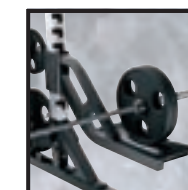

OLYMPIC HEAVY-DUTY

PLATFORM & INSERT RAMP RAMP

- 5.8" L x 30" W x 3.25" H – 15 lbs (14.73 cm L x 76 cm W x 8.25 cm H – 7 kg)

OPTIONAL ACCESSORIES AND STORAGE

OLYMPIC HEAVY-DUTY

ACCESSORY STORAGE RACK OHDAC

- 38" L x 40" W x 78.75" H – 226 lbs (97 cm L x 101.6 cm W x 200 cm H – 103 kg)
- Shown with OHDTT, OHDRBS, and OHDDIP

DIP HANDLES OHDDIP
REVERSE DIP HANDLES OHDRDP

- 31" L x 28" W x 10" H – 28 lbs (79 cm L x 71 cm W x 25 cm H – 13 kg)
- Dip Handles for use with the Combo Rack and Half Rack
- Reverse Dip Handles for use with 8' and 9' Power Racks and Multi Rack

RESISTANCE BAND PEGS OHDRBP

- 2" L x 3.5" W x 13" H – 8 lbs (5 cm L x 9 cm W x 33 cm H – 4 kg)
- For use with 8' and 9' Power Racks and Multi Rack

TECHNIQUE TRAYS OHDTT
REVERSE TECHNIQUE TRAYS OHDRTT

- 42.5" L x 13.5" W x 19.5" H – 55 lbs (108 cm L x 34 cm W x 50 cm H – 25 kg)
- Technique trays for use with the Combo Rack and Half Rack
- Reverse technique trays for use with 8' and 9' Power Racks