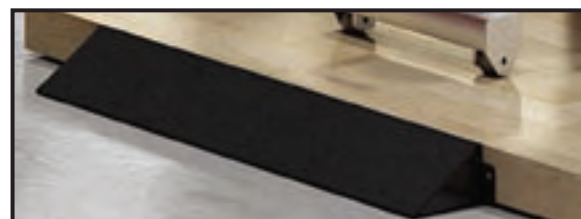

OLYMPIC HEAVY-DUTY

PLATFORM & INSERT RAMP RAMP

- 5.8" L x 30" W x 3.25" H – 15 lbs (14.73 cm L x 76 cm W x 8.25 cm H – 7 kg)