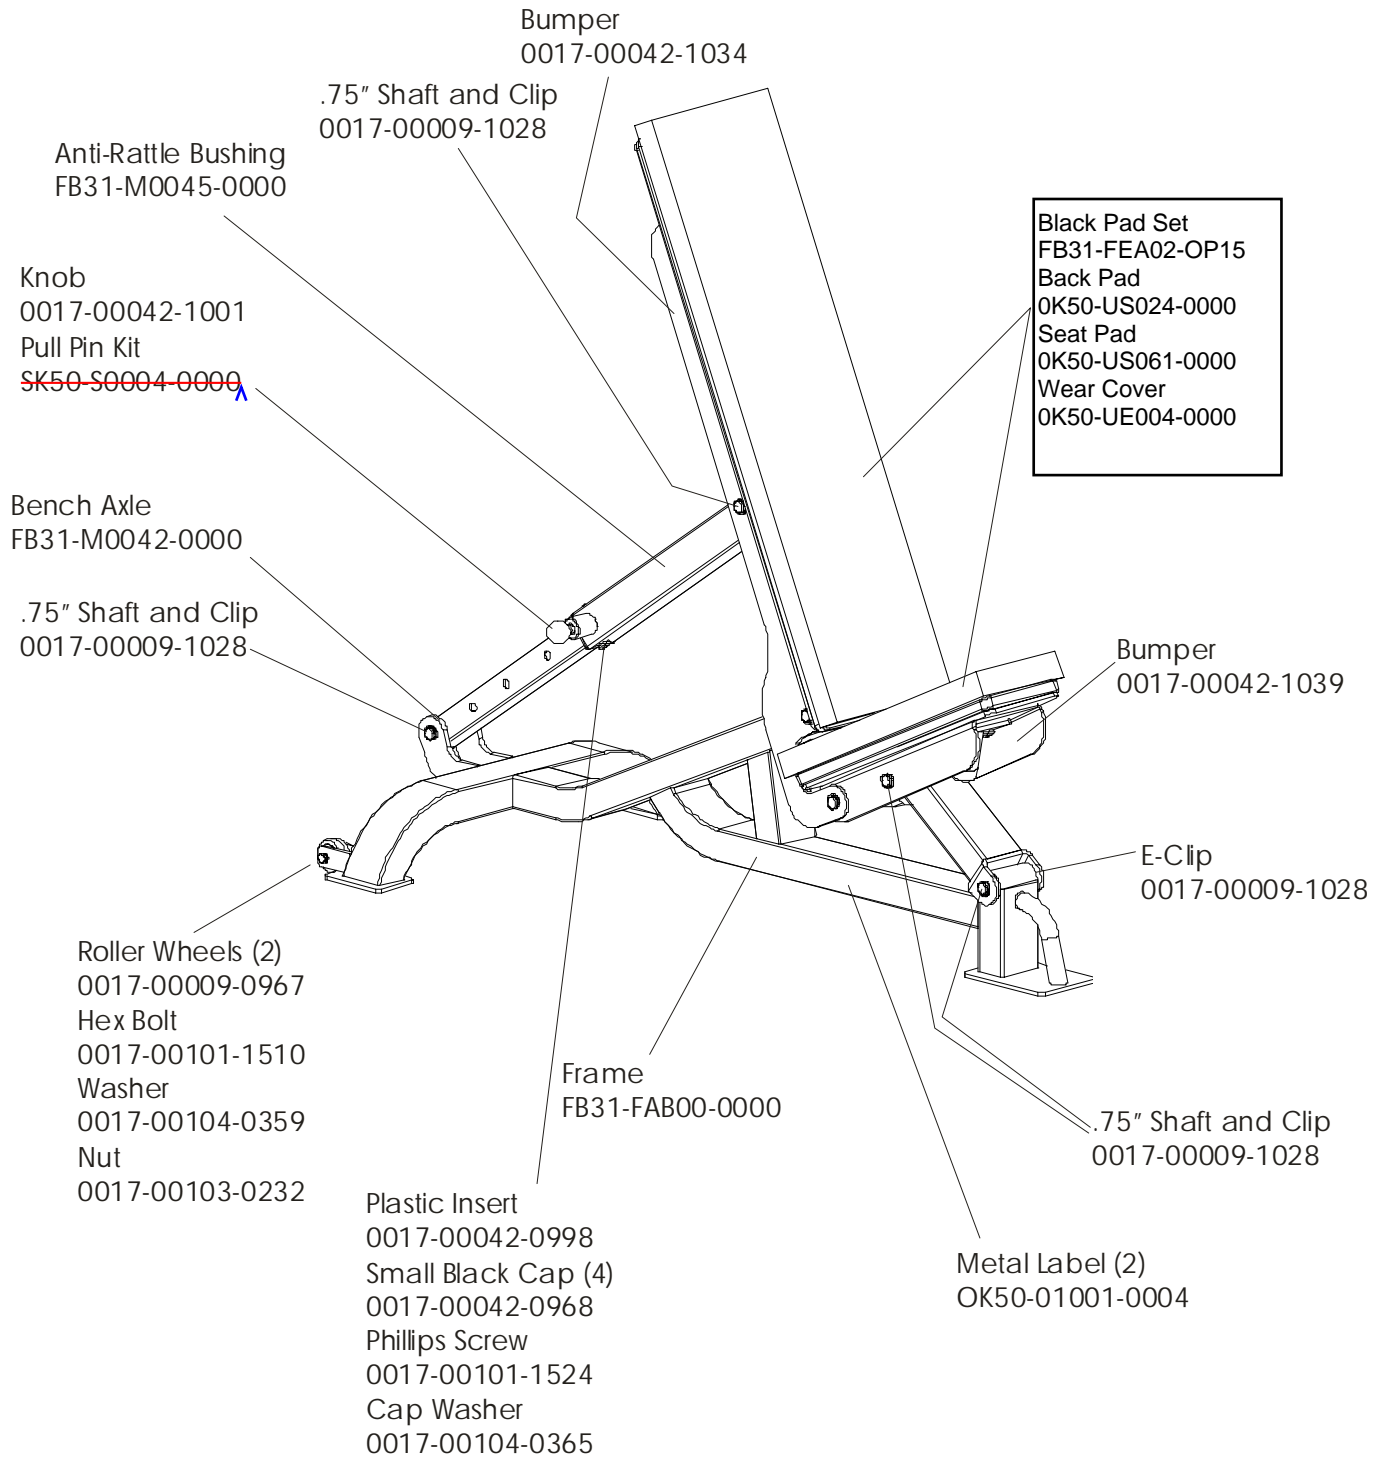

# STRENGTH 9000 SERIES TRAINING EQUIPMENT

## FB31 Adjustable Bench

FB31-S0006-0000  
BENCH ADJUSTMENT  
RECEIVER

## FB31 Adjustable Bench

---