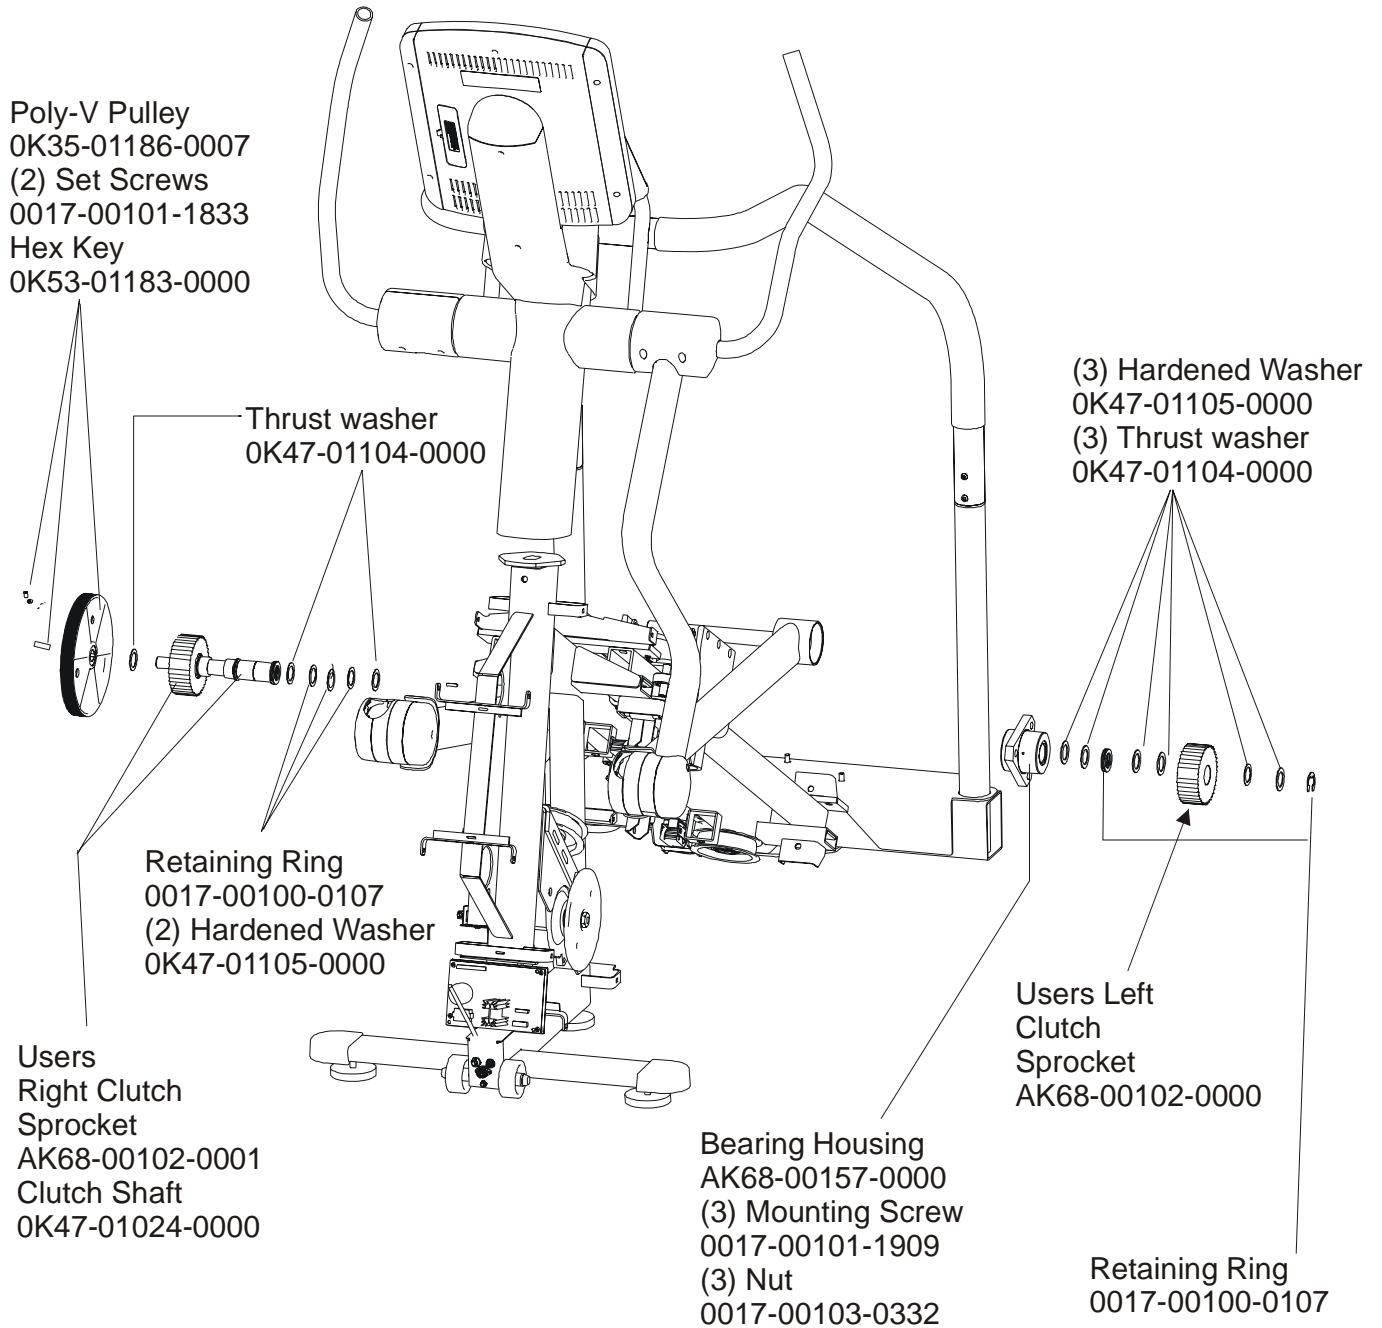

**95LEZ-0XXX-01**  
**S/N LWE100000 and up**

**ARCTIC SILVER SUMMIT 95LEZ**  
**Flexonic Belts and Tensioner Bracket**

**95LEZ-0XXX-01**  
**S/N LWE100000 and up**

**ARCTIC SILVER SUMMIT 95LEZ**  
**Clutch Shaft and Sprockets**

**95LEZ-0XXX-01**  
**S/N LWE10000 and up**

**ARCTIC SILVER SUMMIT 95LEZ**  
**Clutch Pulley and Shaft Assembly**

**95LEZ-0XXX-01**  
**S/N LWE100000 and up**

Note: The following parts are used on each end of both Timing Belts: