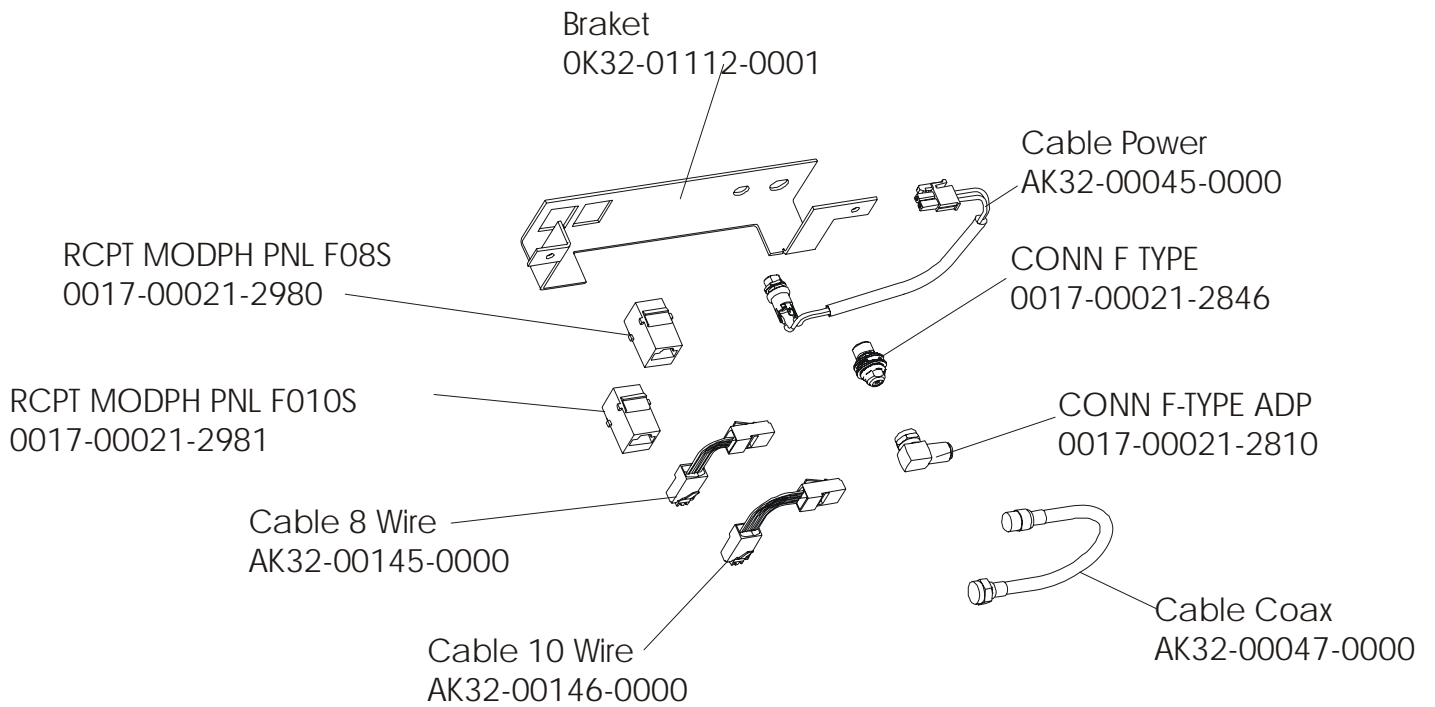

**ARCTIC SILVER SUMMIT 95LEZ**  
**Entertainment TV Console**

**95LEZ-0XXX-01**  
**S/N LWE10000 and up**

**ARCTIC SILVER SUMMIT 95LEZ**  
**Connector Bracket**

**95LEZ-0XXX-01**  
**S/N LWE100000 and up**