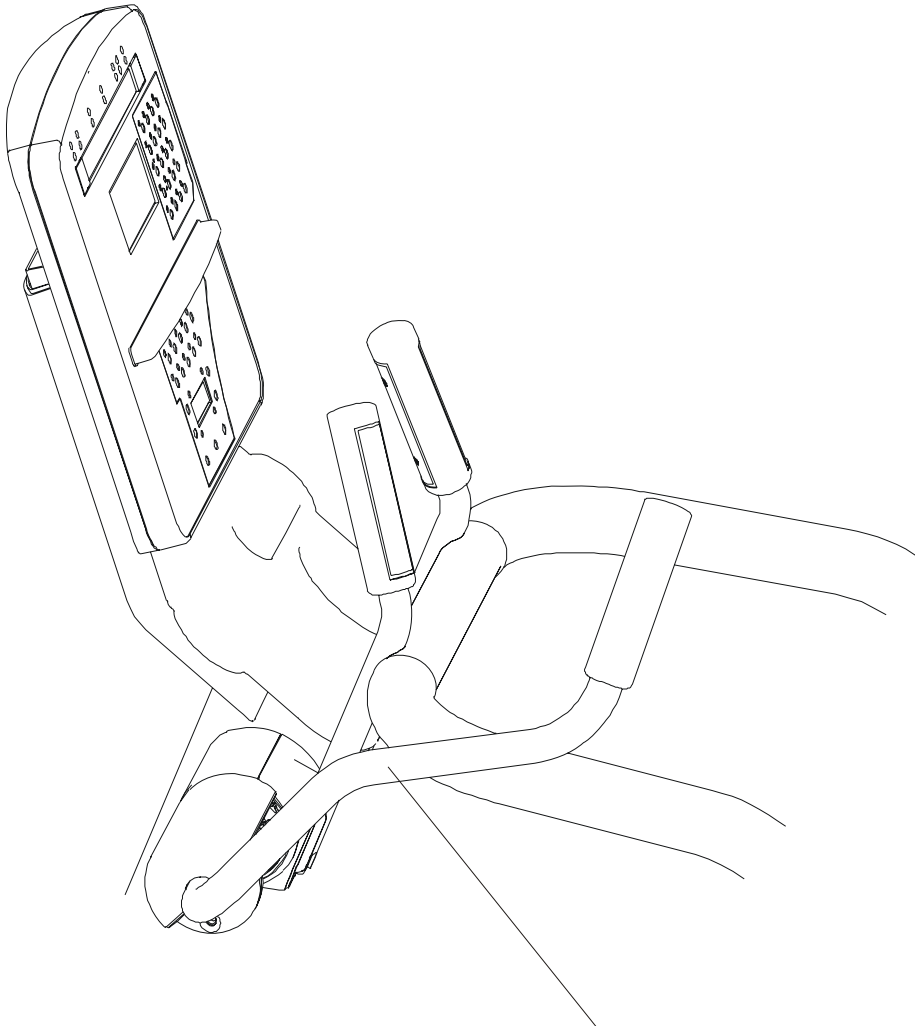

Right User Arm with grip

AK68-00143-0001

Left User Arm with grip

AK68-00143-0002

Grip

0K62-01138-0000

(3) User Arm Mtg. Screws

0017-00101-1791