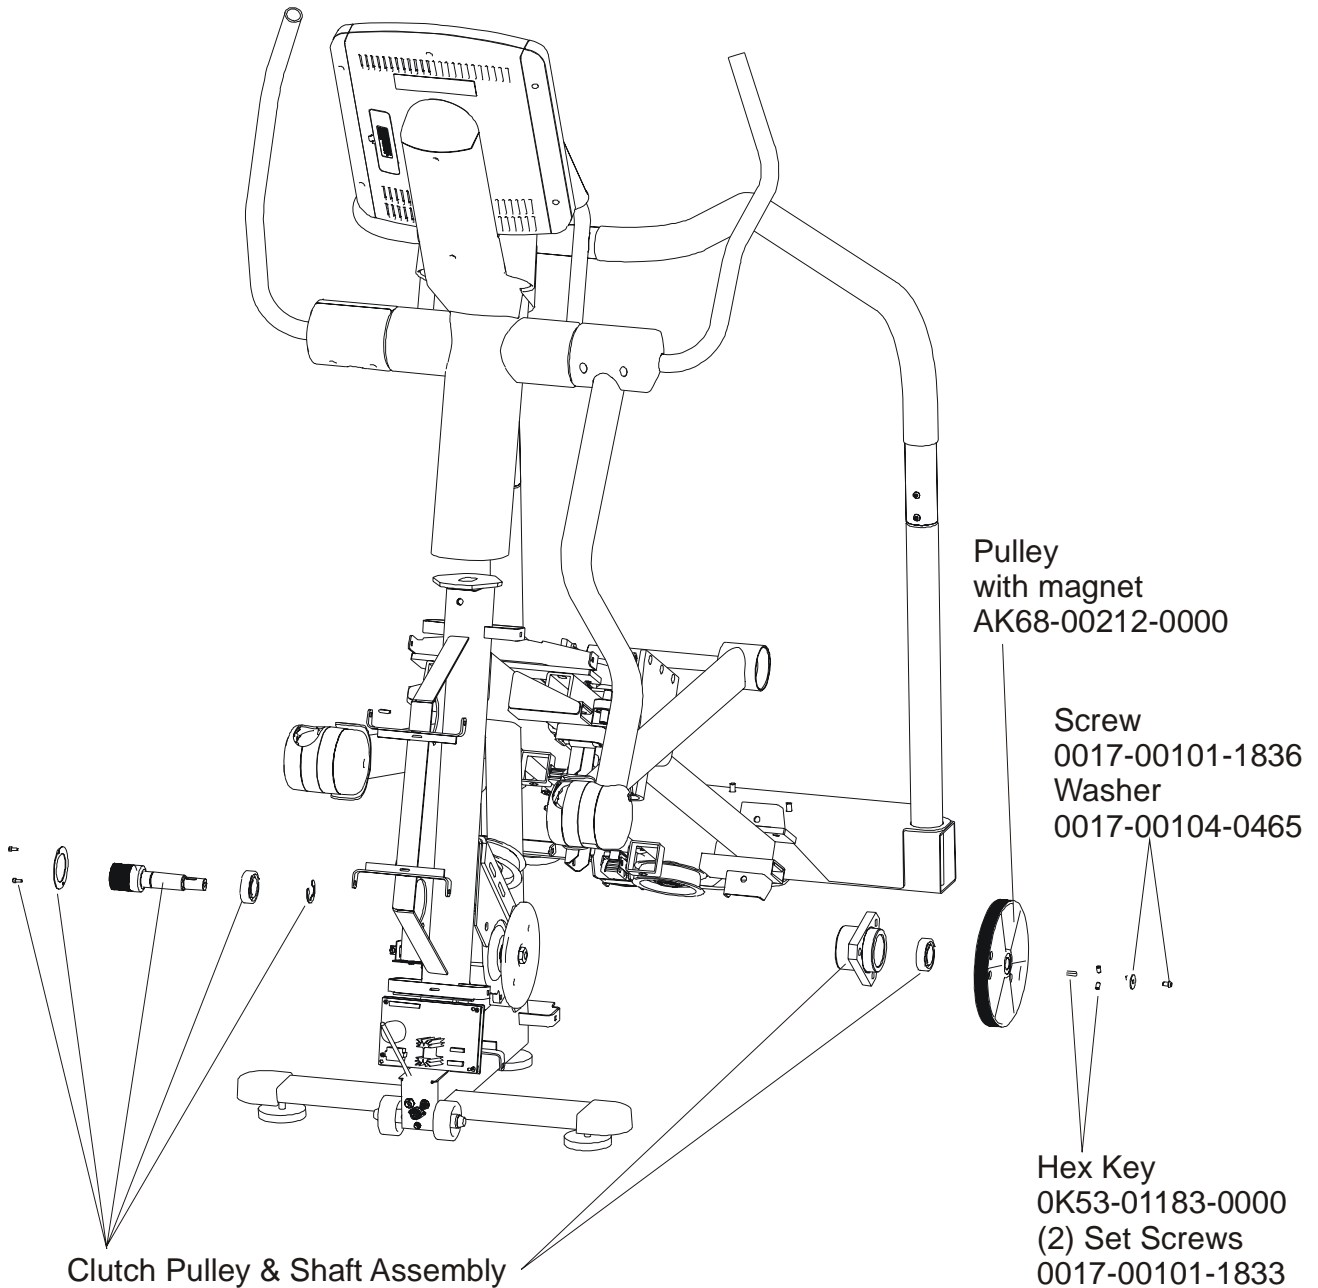

ARCTIC SILVER SUMMIT 95LEZ
Clutch Pulley and Shaft Assembly

95LEZ-0XXX-01
S/N LWE100000 and up