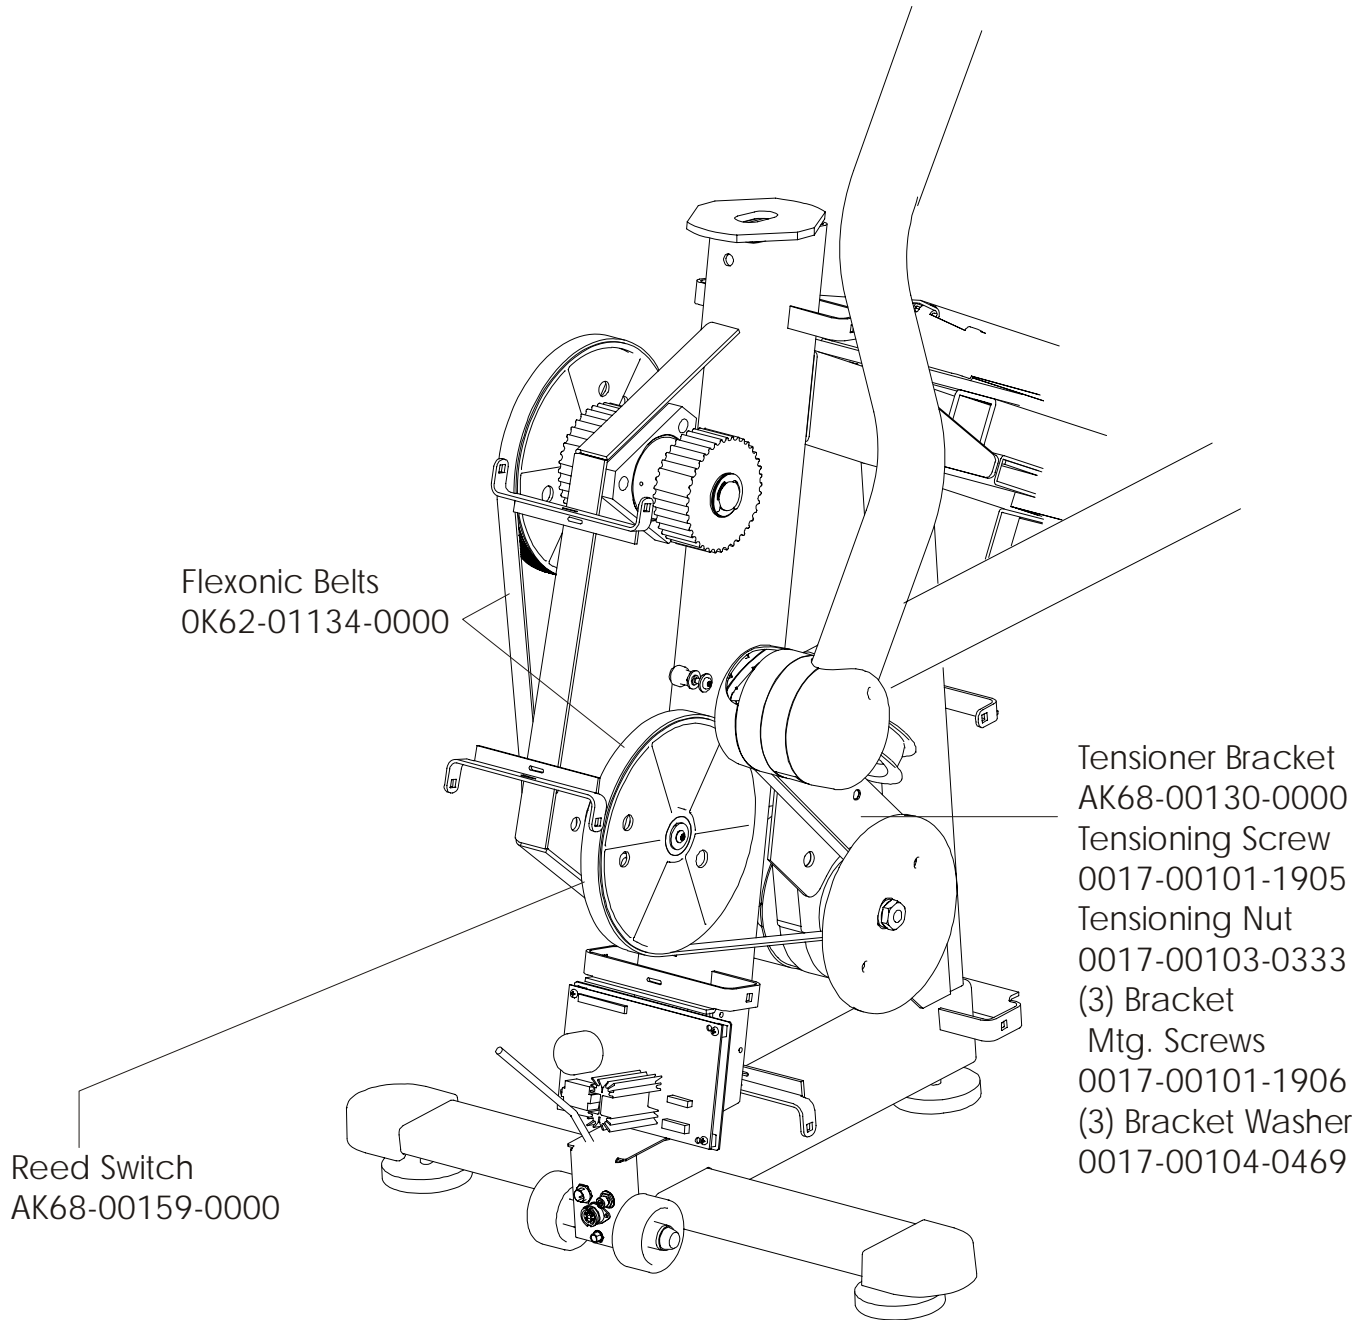

ARCTIC SILVER SUMMIT 95LEZ
Flexonic Belts and Tensioner Bracket

95LEZ-0XXX-01
S/N LWE100000 and up