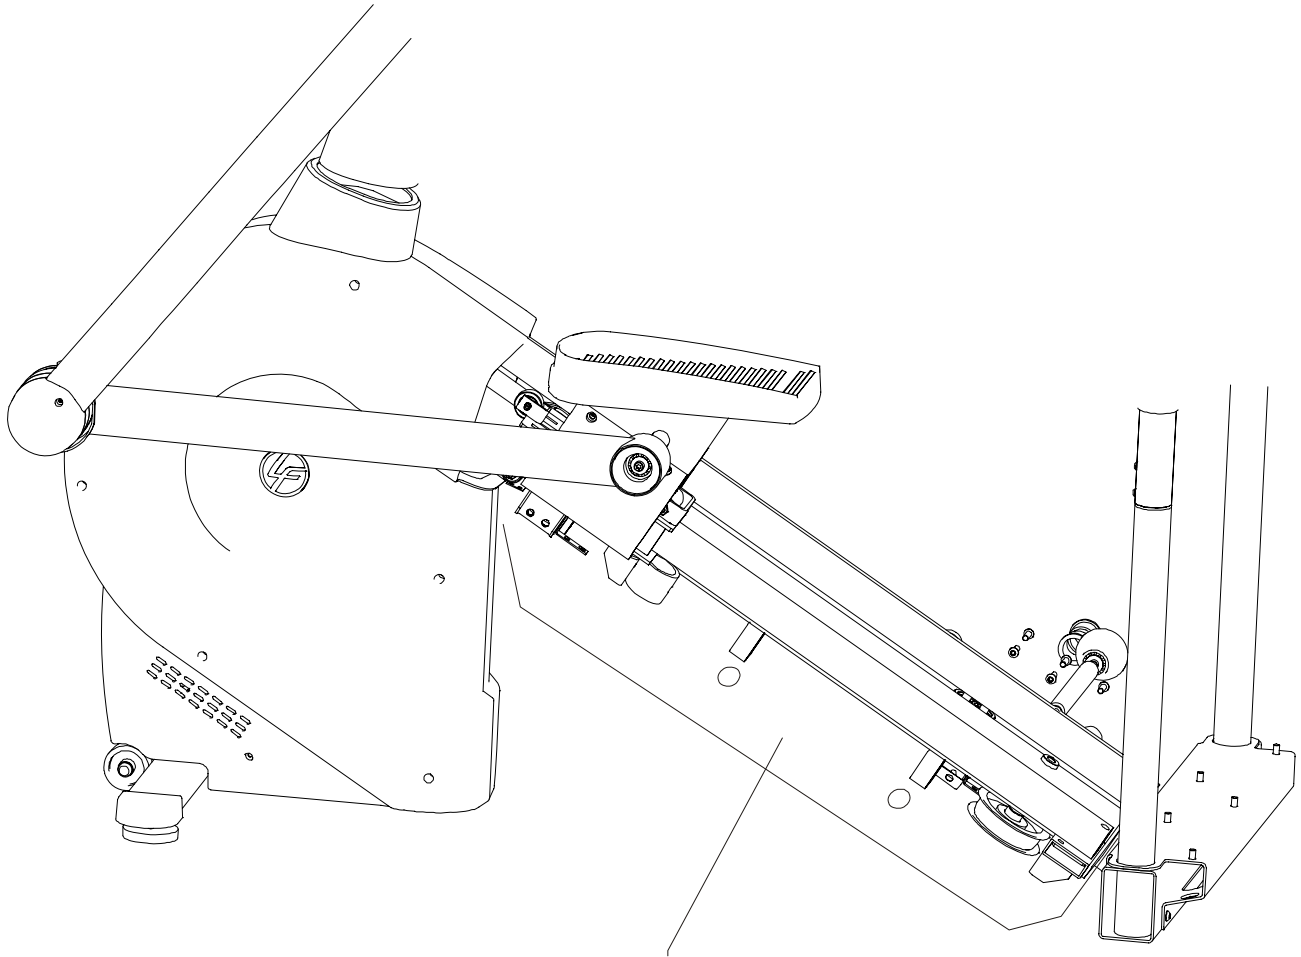

## Lower PCB, Battery and Alternator

95LEZ-0XXX-01

S/N LWE100000 and up

**ARCTIC SILVER SUMMIT 95LEZ**  
**Access Panel, Wheels and Leg Levelers**

**95LEZ-0XXX-01**  
**S/N LWE100000 and up**

**Lower Track Cover Assembly**