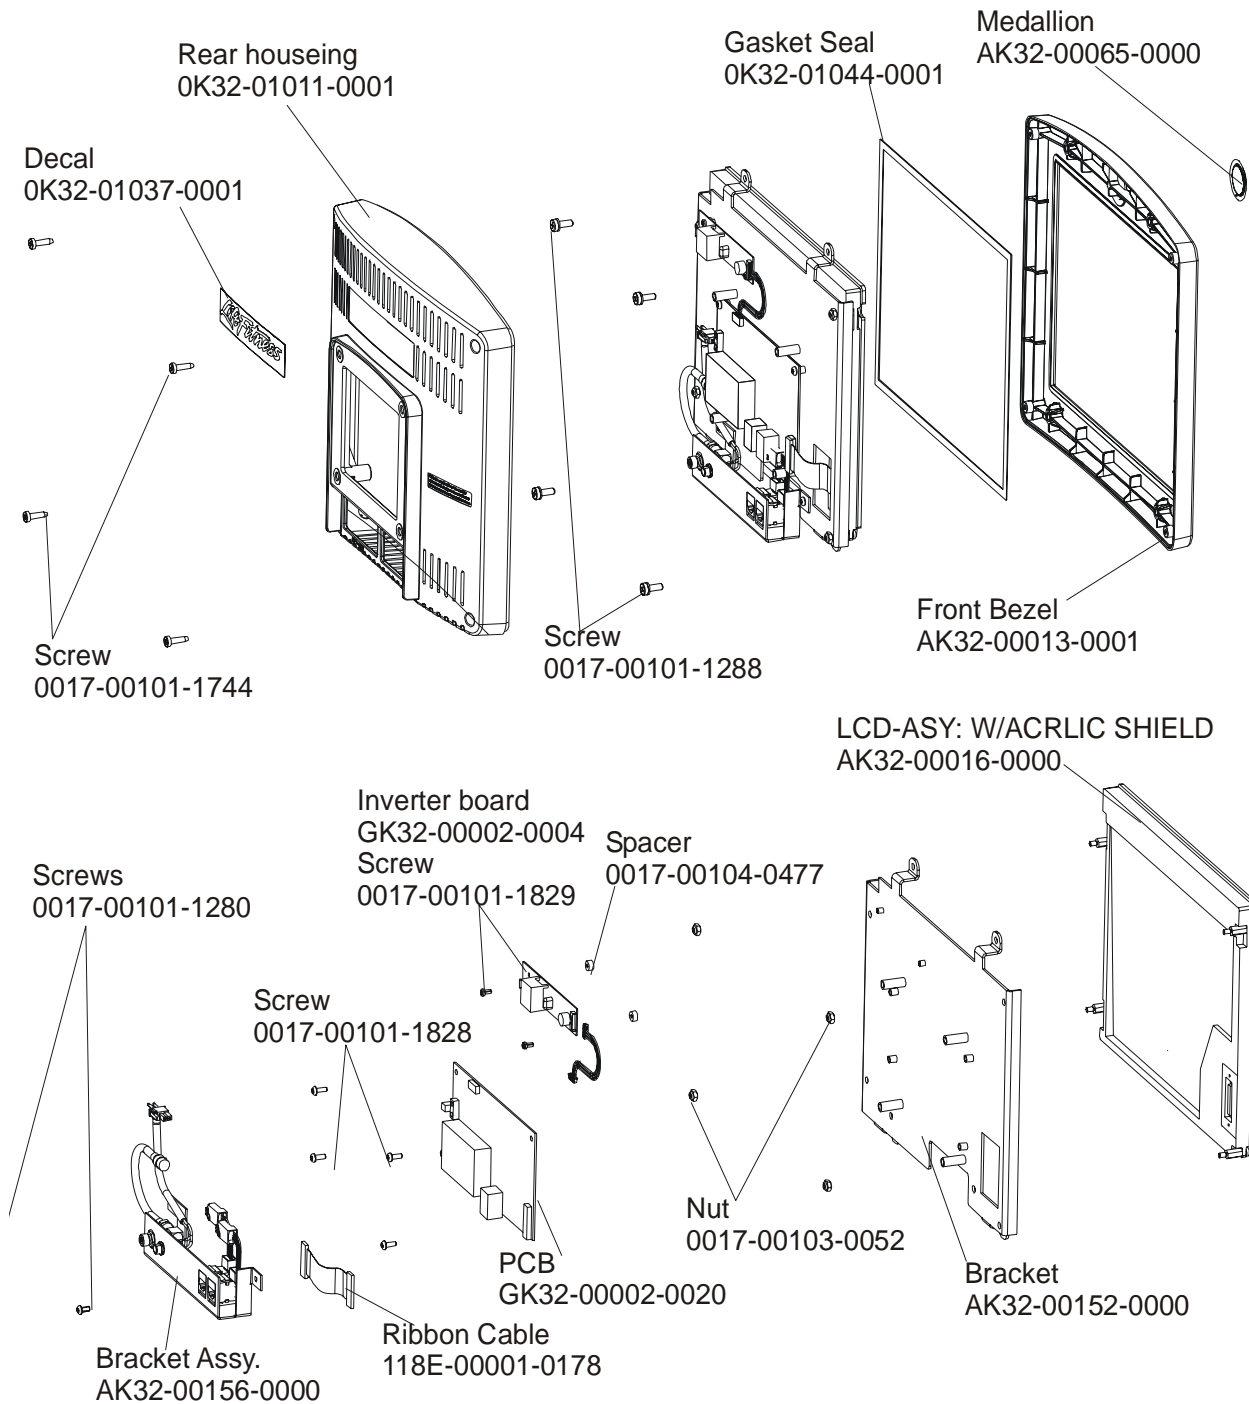

## Console and Related Components

95LEZ-0XXX-01

S/N LWE100000 and up

CONSOLE ASSY		OVERLAY/BEZEL/SWITCH ASSY	
AK68-00187-0001	ENG/LED	AK68-00188-0001	ENG/LED
AK68-00187-0002	ENG+MET	AK68-00188-0001	ENG/LED
AK68-00187-0003	GER/MET	AK68-00188-0003	GER/MET
AK68-00187-0004	SPN/MET	AK68-00188-0004	SPN/MET
AK68-00187-0006	JAP/LED	AK68-00188-0006	JAP/LED
AK68-00187-0007	FRN/MET	AK68-00188-0007	FRN/MET
AK68-00187-0008	ITL/MET	AK68-00188-0008	ITL/MET
AK68-00187-0009	DUT/MET	AK68-00188-0009	DUT/MET
AK68-00187-0010	POR/MET	AK68-00188-0010	POR/MET
AK68-00187-0014	ENG/TUR	AK68-00188-0001	ENG/LED

**ARCTIC SILVER SUMMIT 95LEZ**  
**Entertainment TV Console**

**95LEZ-0XXX-01**  
**S/N LWE10000 and up**

**ARCTIC SILVER SUMMIT 95LEZ**  
**Connector Bracket**

**95LEZ-0XXX-01**  
**S/N LWE100000 and up**