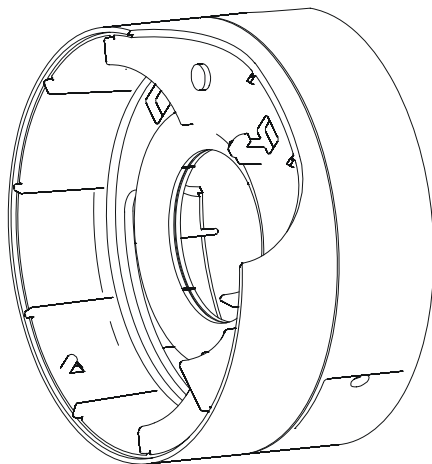

ARCTIC SILVER SUMMIT 95LEZ
Rocker Arm/Control Link Covers

95LEZ-0XXX-01
S/N LWE100000 and up

Right Clevis Cover Assy.
AK68-00154-0001