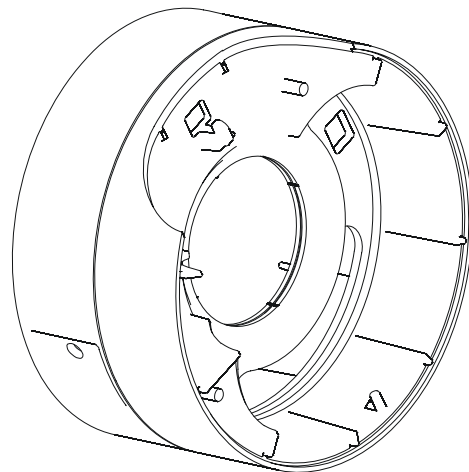

Left Clevis Cover Assy.
AK68-00154-0002