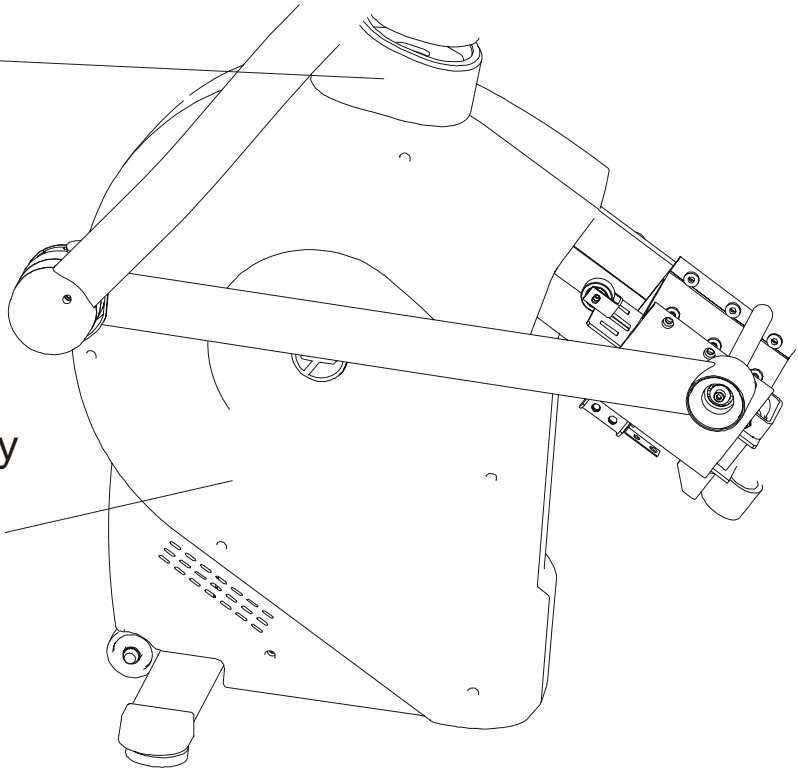

ARCTIC SILVER SUMMIT 95LEZ
Shrouds, Boot and Rear Step Assembly

95LEZ-0XXX-01
S/N LWE100000 and up

Monocolumn Boot
0K68-01061-0000

Right Shroud Assembly
AK68-00176-0000
Left Shroud Assembly
AK68-00176-0001
Shroud Mtg. Screws
(6 per shroud)
0017-00101-1796

Rear Step (plastic only)
0K68-01020-0000
Rear Step Assembly
AK68-00136-0000
(3) Rear Step
Mounting Screws
0017-00101-1903