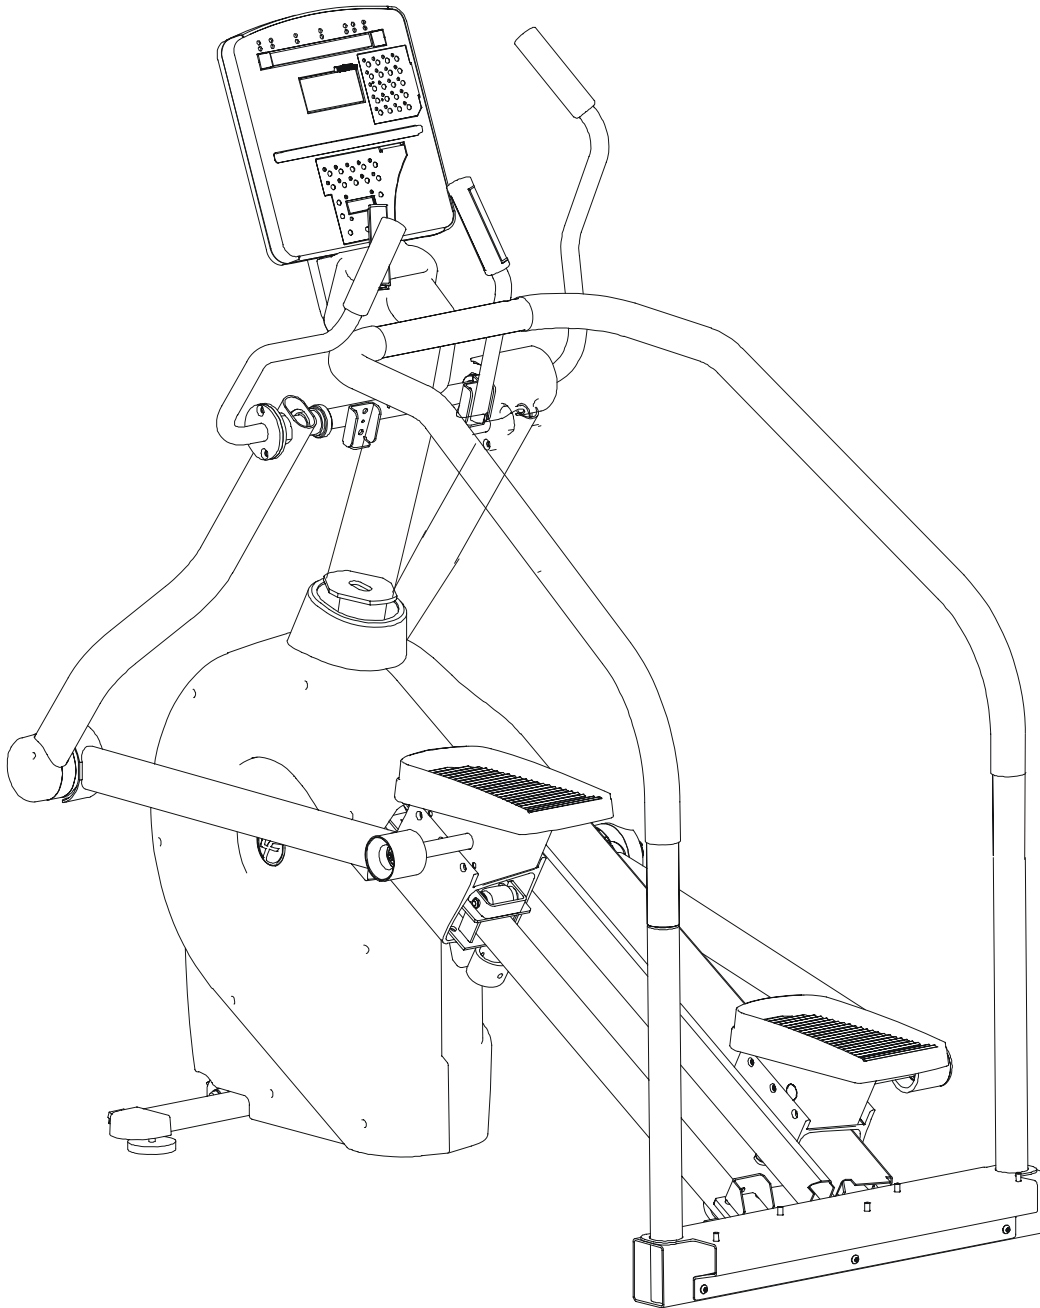

# Life Fitness

ARCTIC SILVER SUMMIT 95LEZ-0XXX-01

Customer Support Services  
**PARTS MANUAL** revised 26 Feb 2008

	Page
Miscellaneous .....	3
Console Support and Dead shaft Covers .....	4
User Arms and Hardware .....	5
Monocolumn, Handrail and Vertical Uprights.....	6
Console and Related Components .....	7
Entertainment TV Console.....	8
Connector Bracket.....	9
Entertainment Mounting Bracket .....	10
Shrouds, Boot and Rear Step Assembly .....	11
Rocker Arms and Control Link Assy”s .....	12
Rocker Arm/Control Link Covers .....	13
Pedal Track Covers and Hardware.....	14
Pedals, Truck and Rollers Assembly .....	15
Resistor Assembly and Crossover Pulley .....	16
Flexonic Belts and Tensioner Bracket .....	17
Clutch Shaft and Sprockets .....	18
Clutch Pulley and Shaft Assembly.....	19
Timing Belts and Springs.....	20
Power Control Board, Battery and Alternator.....	21
Wheels and Leg levelers .....	22
Lower Track Cover and Hardware.....	23
Cables .....	24

OPERATION MANUAL – (ENG)	M051-00K68-A001
OPERATION MANUAL – (F/S/P)	M051-00K68-A002
OPERATION MANUAL – (G/D/I)	M051-00K68-A003
OPERATION MANUAL – (JAP)	M051-00K68-A004
TOUCH UP PAINT: SPRAY CAN	0017-00008-0204
.5 OZ BOTTLE W/APPLICATOR	0017-00008-0205
.33 OZ PEN	0017-00008-0206
SERVICE MANUAL	M051-00K68-A030
PCB/ACCESS PANEL ASSY. ASSEMBLY CONSISTS OF:	AK68-00107-0000
1) 120" COAX CABLE	AK32-00020-0002
2) 120" POWER EXTENSION CABLE	AK32-00078-0001
3) ACCESS PANEL BRACKET	0K68-01031-0000
4) F TYPE CONNECTOR	0017-00021-2846
5) PLASTIC GROMMET (QTY. 2)	0017-00042-0821
HARDWARE BAG	AK68-00198-0000

**Note: This model is a combination of the attachable LCD TV ( LCDXEZ-XXXX-01) and a base unit ( 95LWEZ-XXXX-01). This model comes with both Telemetry and Life Pulse sensors for reading Heart Rate.**

**ARCTIC SILVER SUMMIT 95LEZ**  
**Console Support & Dead shaft Covers**