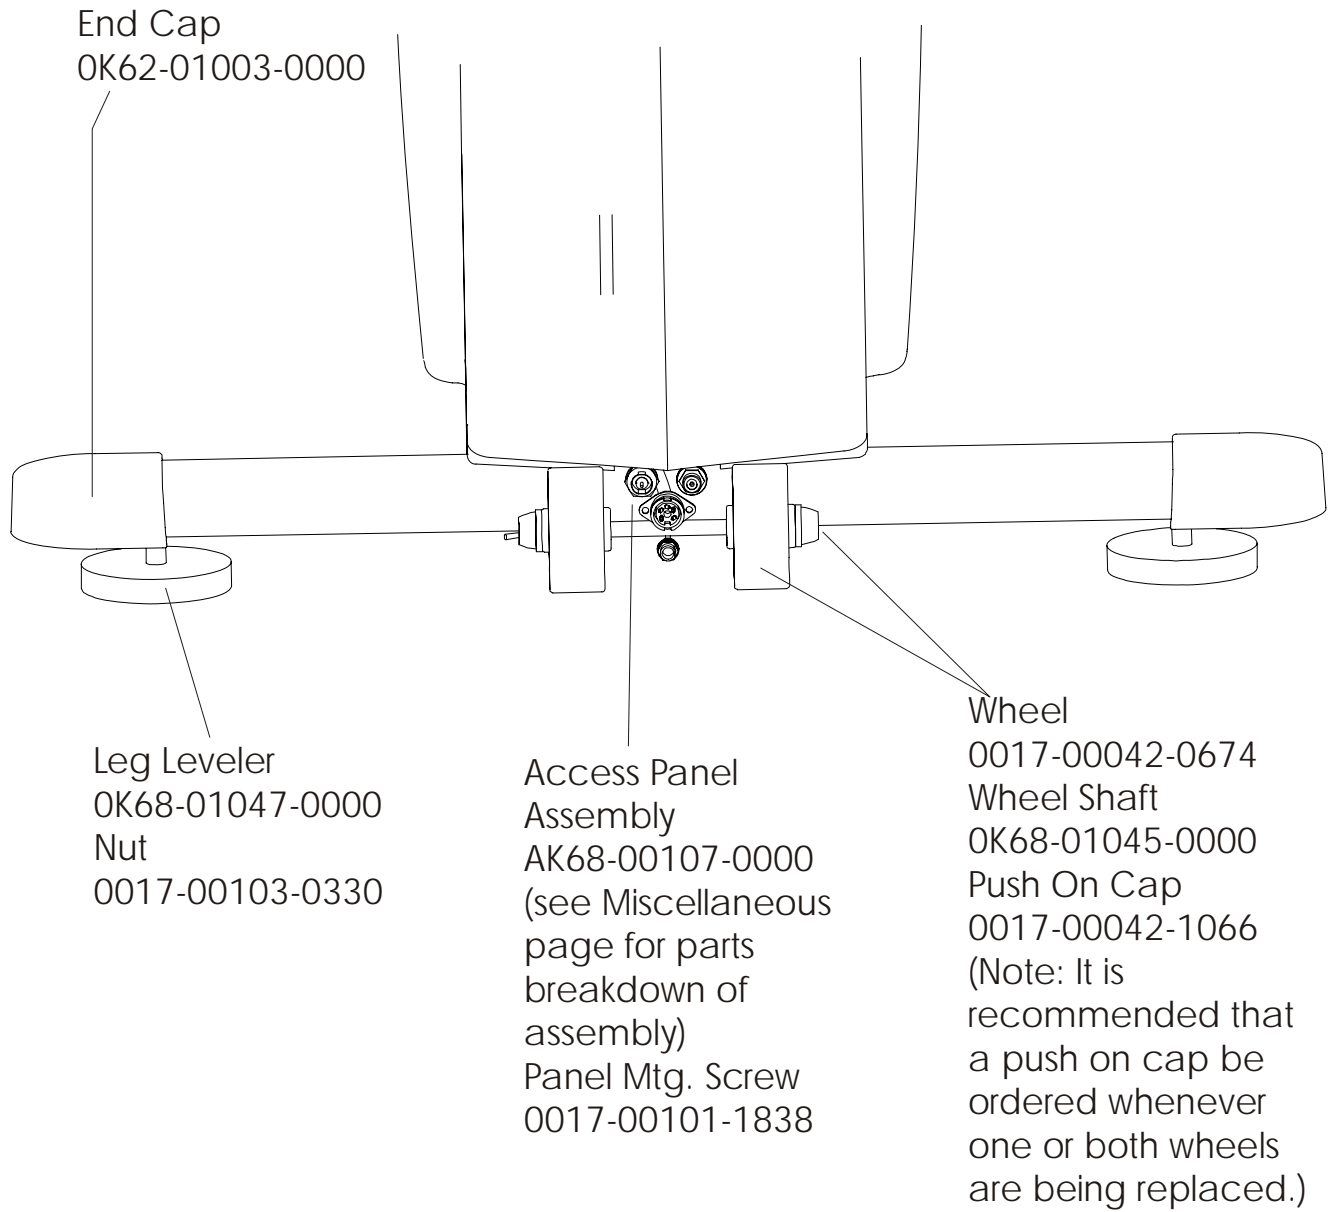

## Lower PCB, Battery and Alternator

95LEZ-0XXX-01

S/N LWE100000 and up

**ARCTIC SILVER SUMMIT 95LEZ**  
**Access Panel, Wheels and Leg Levelers**

**95LEZ-0XXX-01**  
**S/N LWE100000 and up**

**Lower Track Cover Assembly**