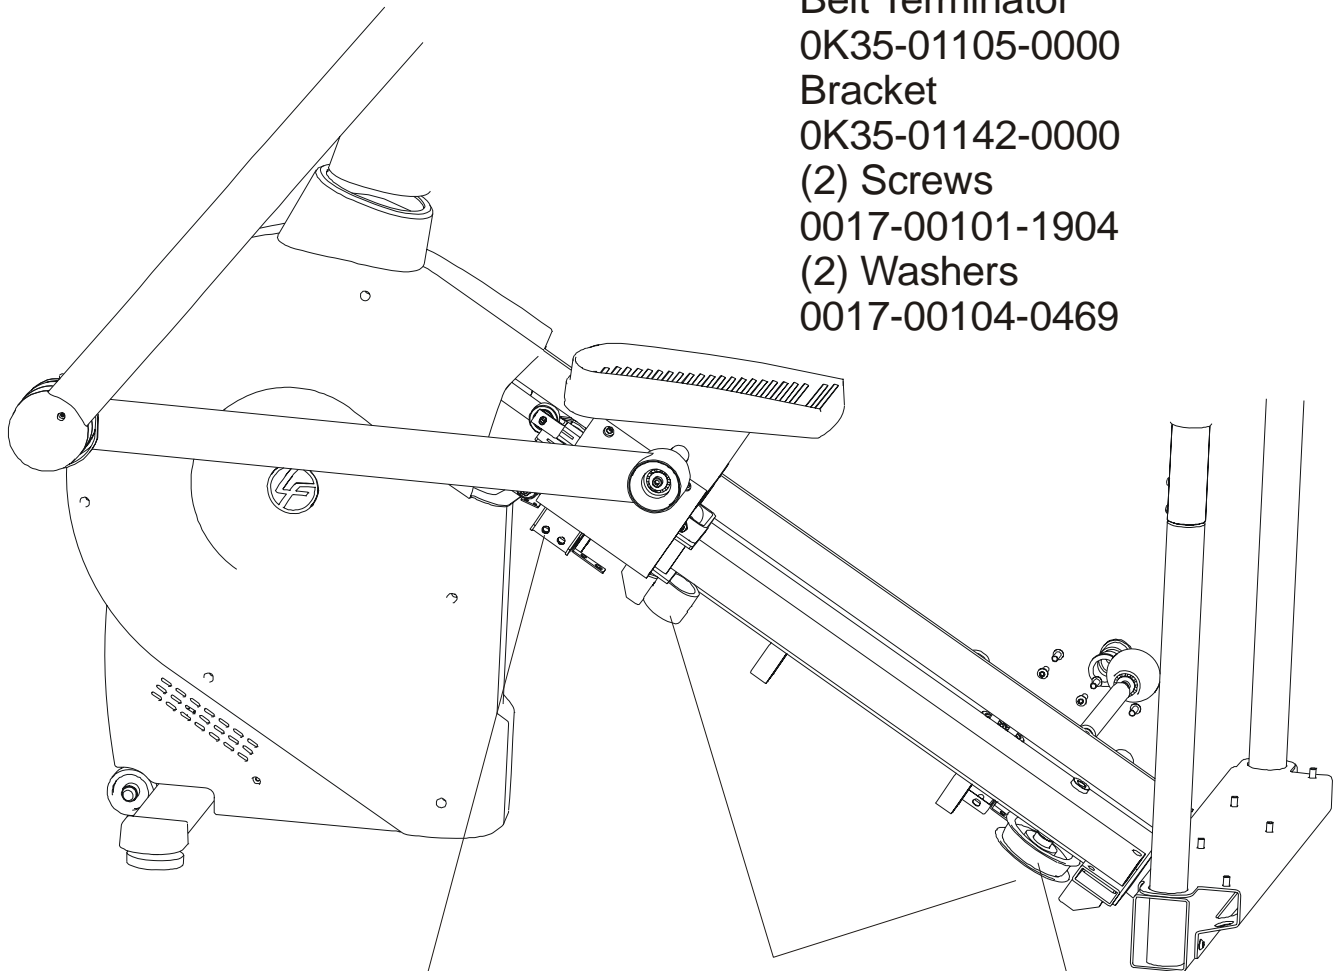

Note: The following parts are used on each end of both Timing Belts:

- Belt Terminator
  0K35-01105-0000
- Bracket
  0K35-01142-0000
- (2) Screws
  0017-00101-1904
- (2) Washers
  0017-00104-0469

Upper Timing Belt
AK68-00210-0000

- Upper Spring
  0K68-01051-0000
- Lower Spring
  0K68-01081-0000
- Spring Mounting
  Screws (1 per spring)
  0017-00101-1902
- Washer (1 per spring)
  0017-00104-0465

- Crossover Pulley
  AK68-00104-0000
- Pulley Mtg. Screw
  0017-00101-1911
- Nut
  0017-00103-0332
- Lower Timing Belt
  AK68-00211-0000