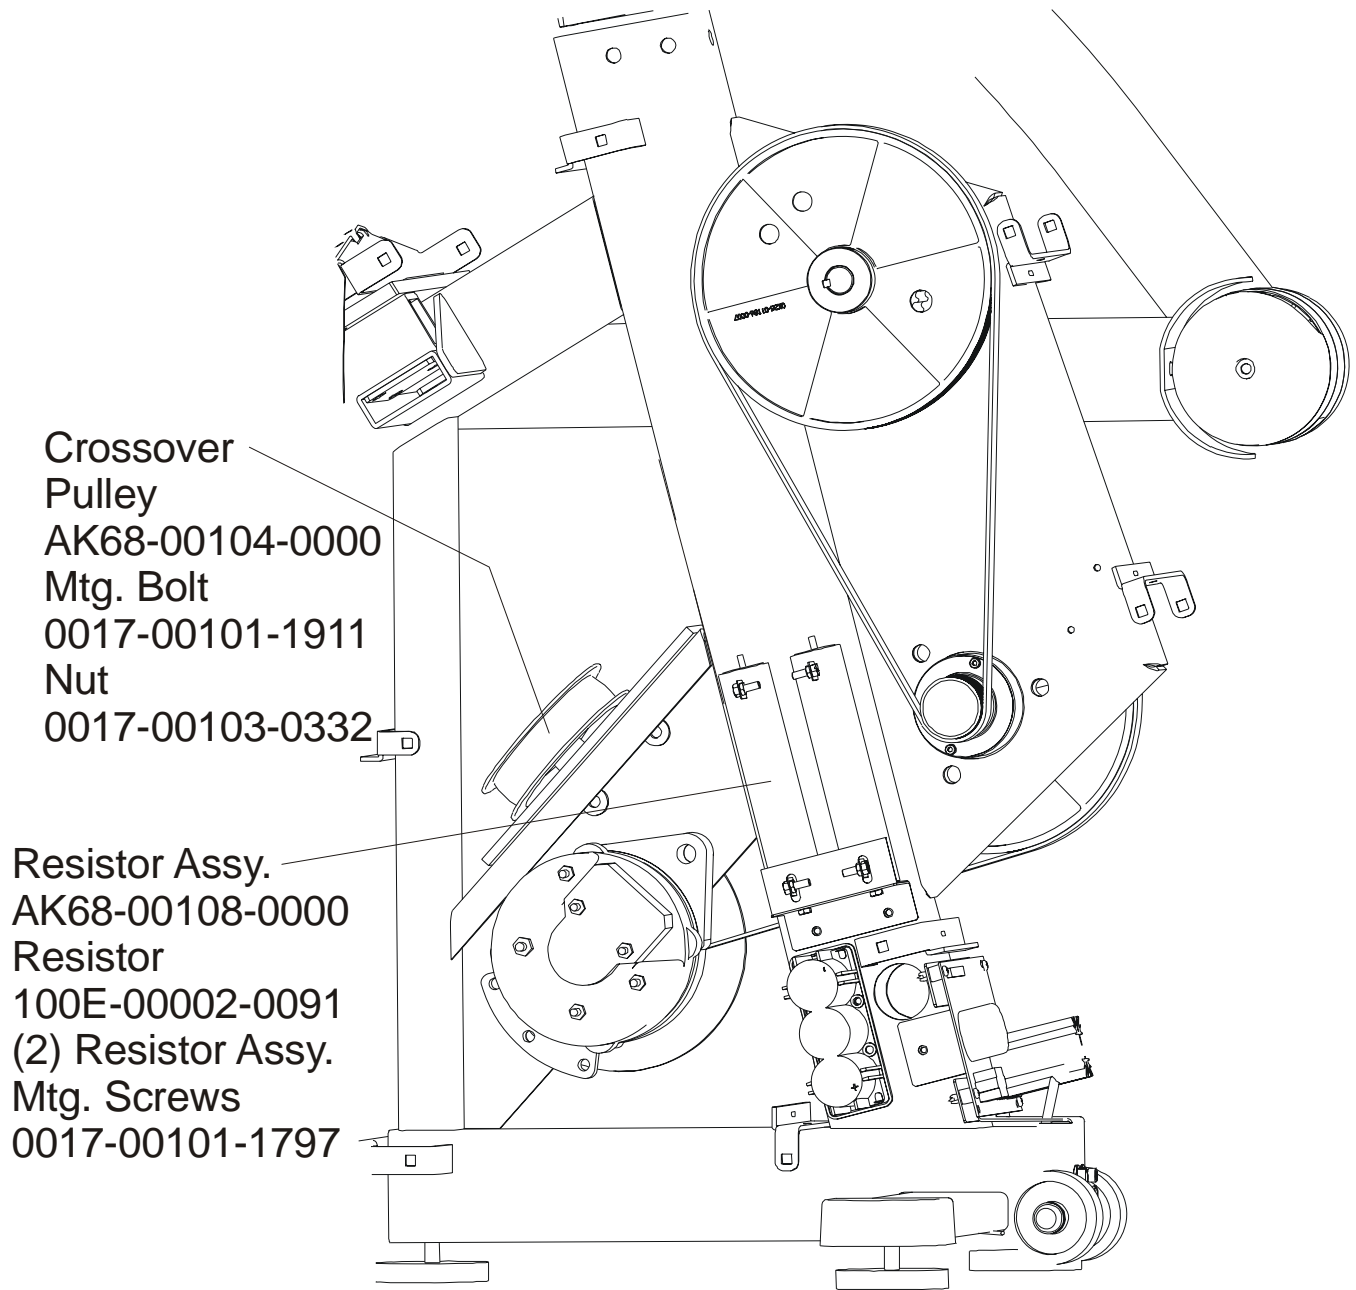

ARCTIC SILVER SUMMIT 95LEZ
Resistor Assembly and Crossover Pulley

95LEZ-0XXX-01
S/N LWE100000 and up