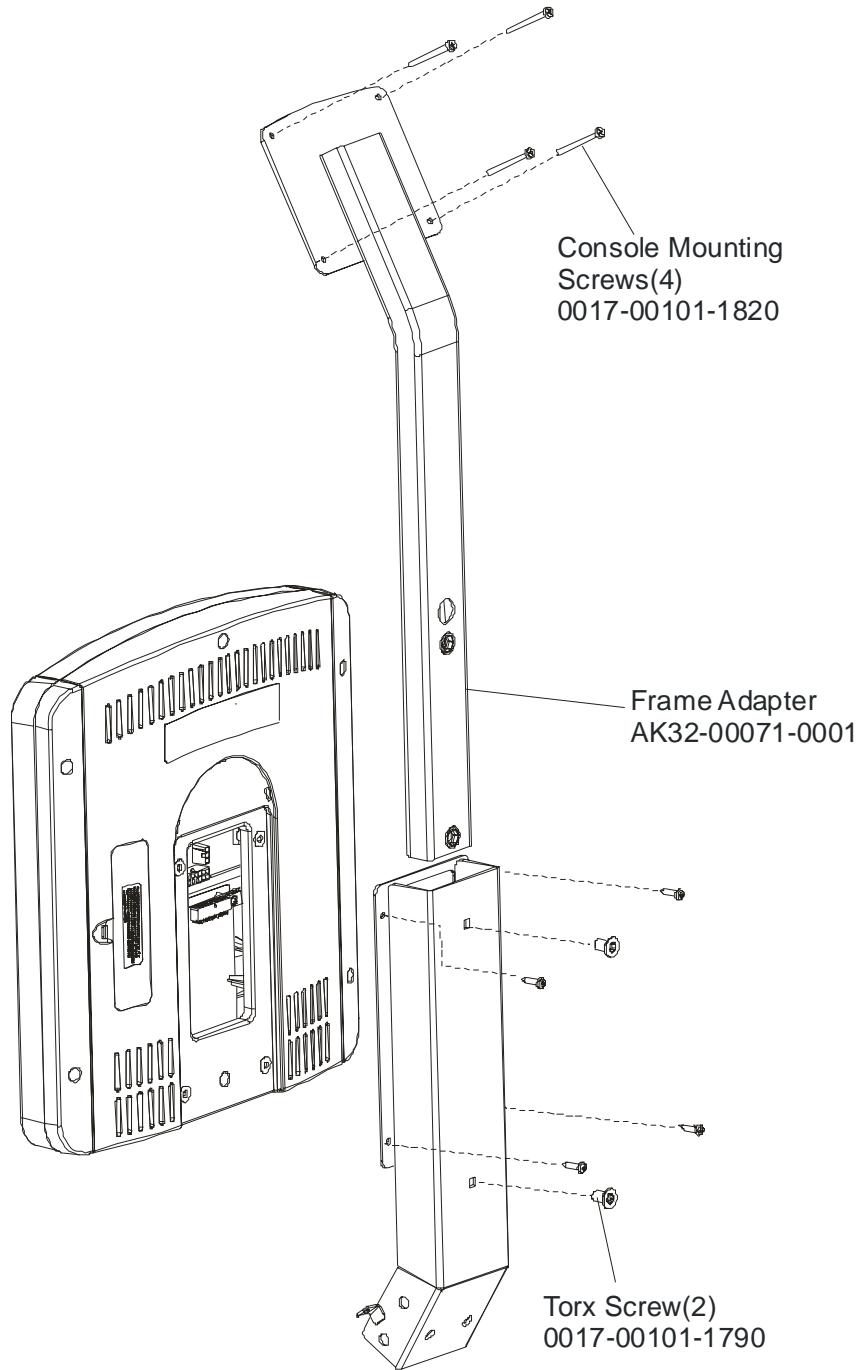

ARCTIC SILVER SUMMIT 95LEZ
Entertainment Mounting Bracket

95LEZ-0XXX-01
S/N LWE100000 and up