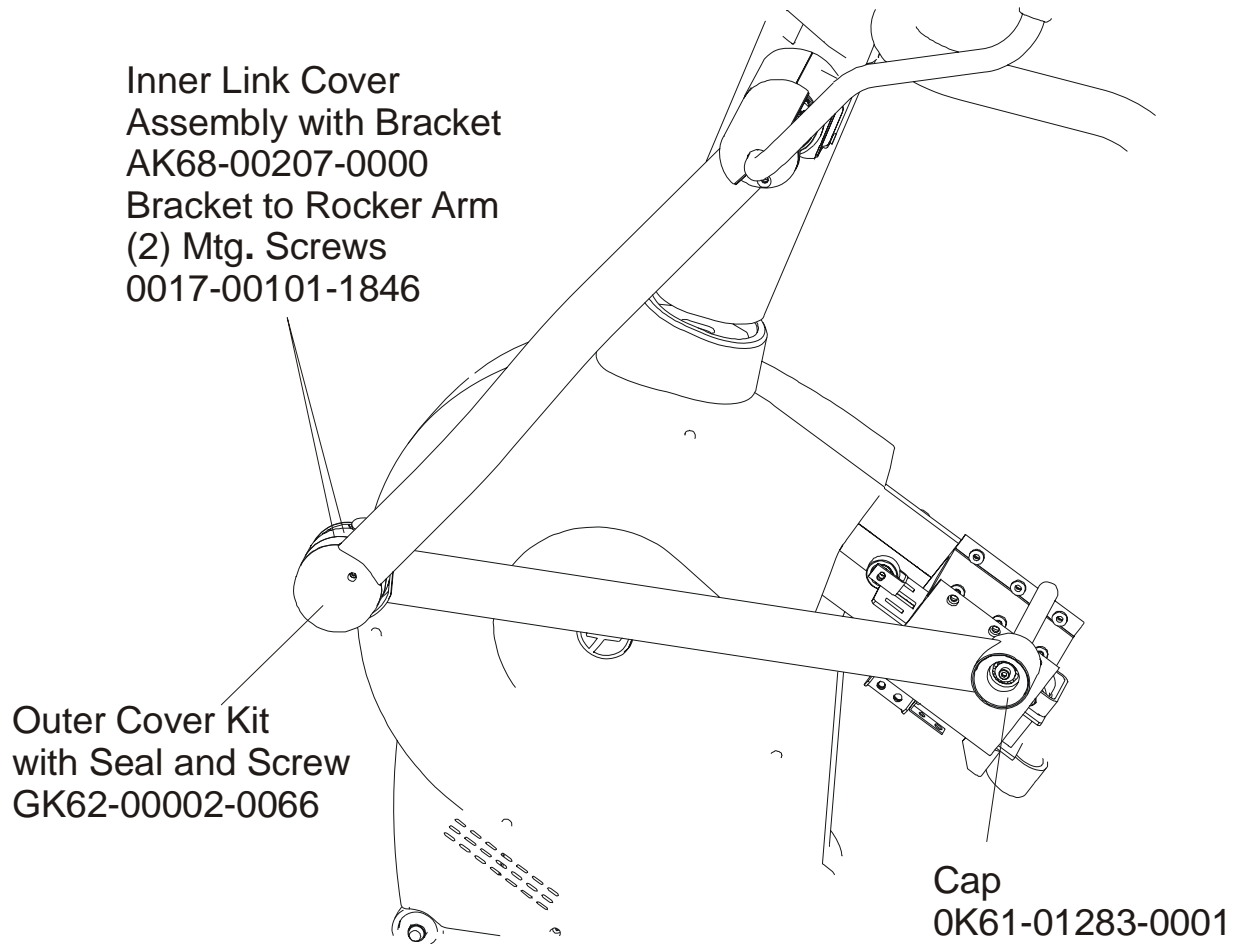

**ARCTIC SILVER SUMMIT 95LEZ**  
**Rocker Arm/Control Link Covers**

**95LEZ-0XXX-01**  
**S/N LWE100000 and up**

Right Clevis Cover Assy.  
AK68-00154-0001

Left Clevis Cover Assy.  
AK68-00154-0002