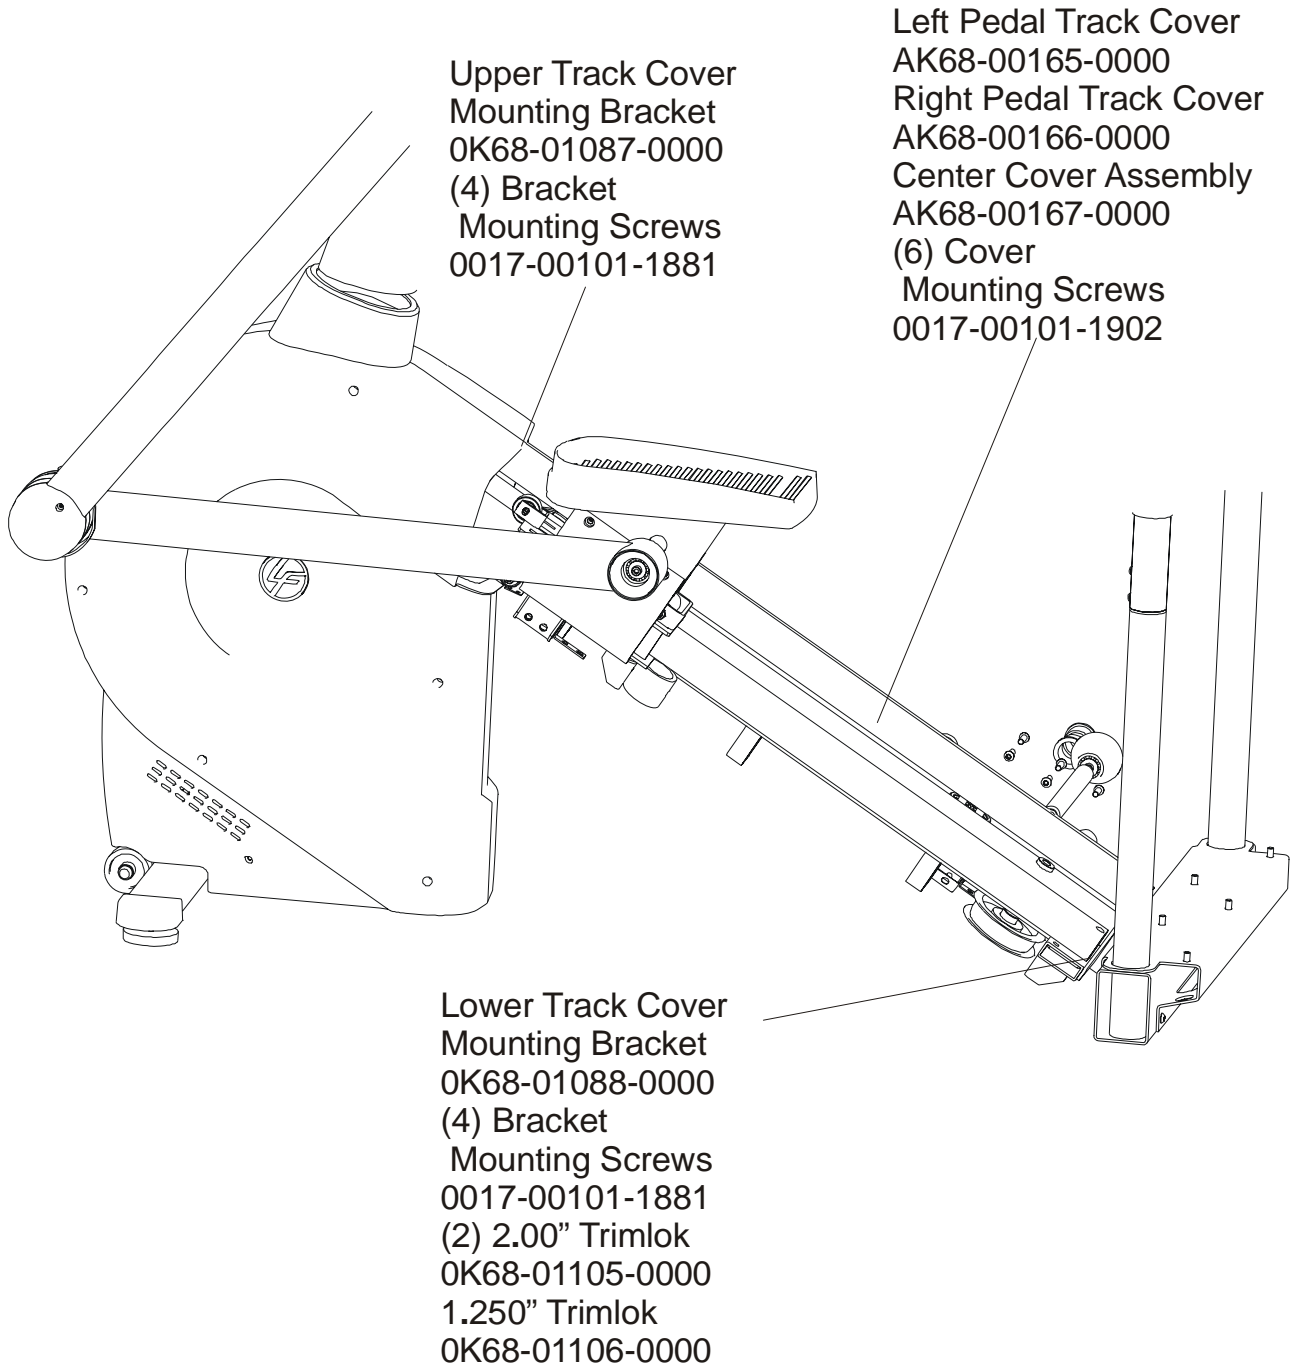

ARCTIC SILVER SUMMIT 95LEZ

Pedal Track Covers and Hardware

95LEZ-0XXX-01

S/N LWE100000 and up