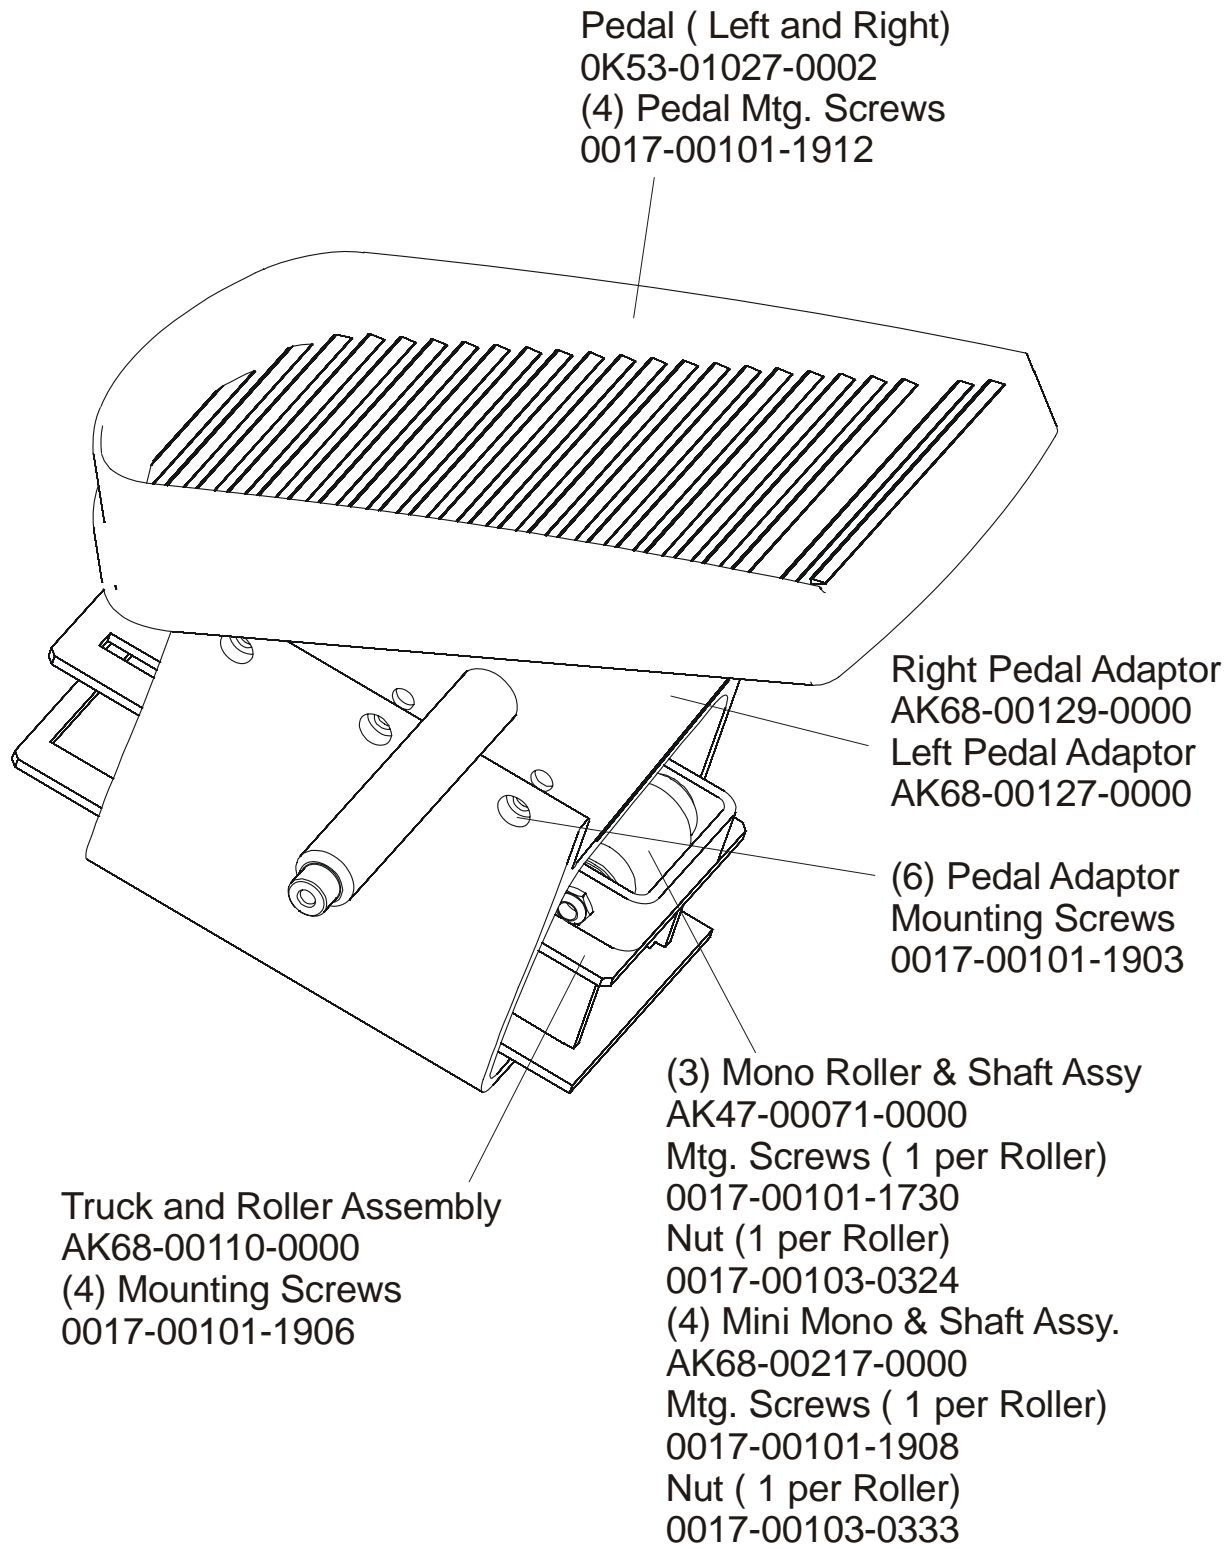

## Pedal Track Covers and Hardware

95LEZ-0XXX-01

S/N LWE100000 and up

**ARCTIC SILVER SUMMIT 95LEZ**  
**Pedals, Truck and Rollers Assembly**

**95LEZ-0XXX-01**  
**S/N LWE100000 and up**

**ARCTIC SILVER SUMMIT 95LEZ**  
**Resistor Assembly and Crossover Pulley**