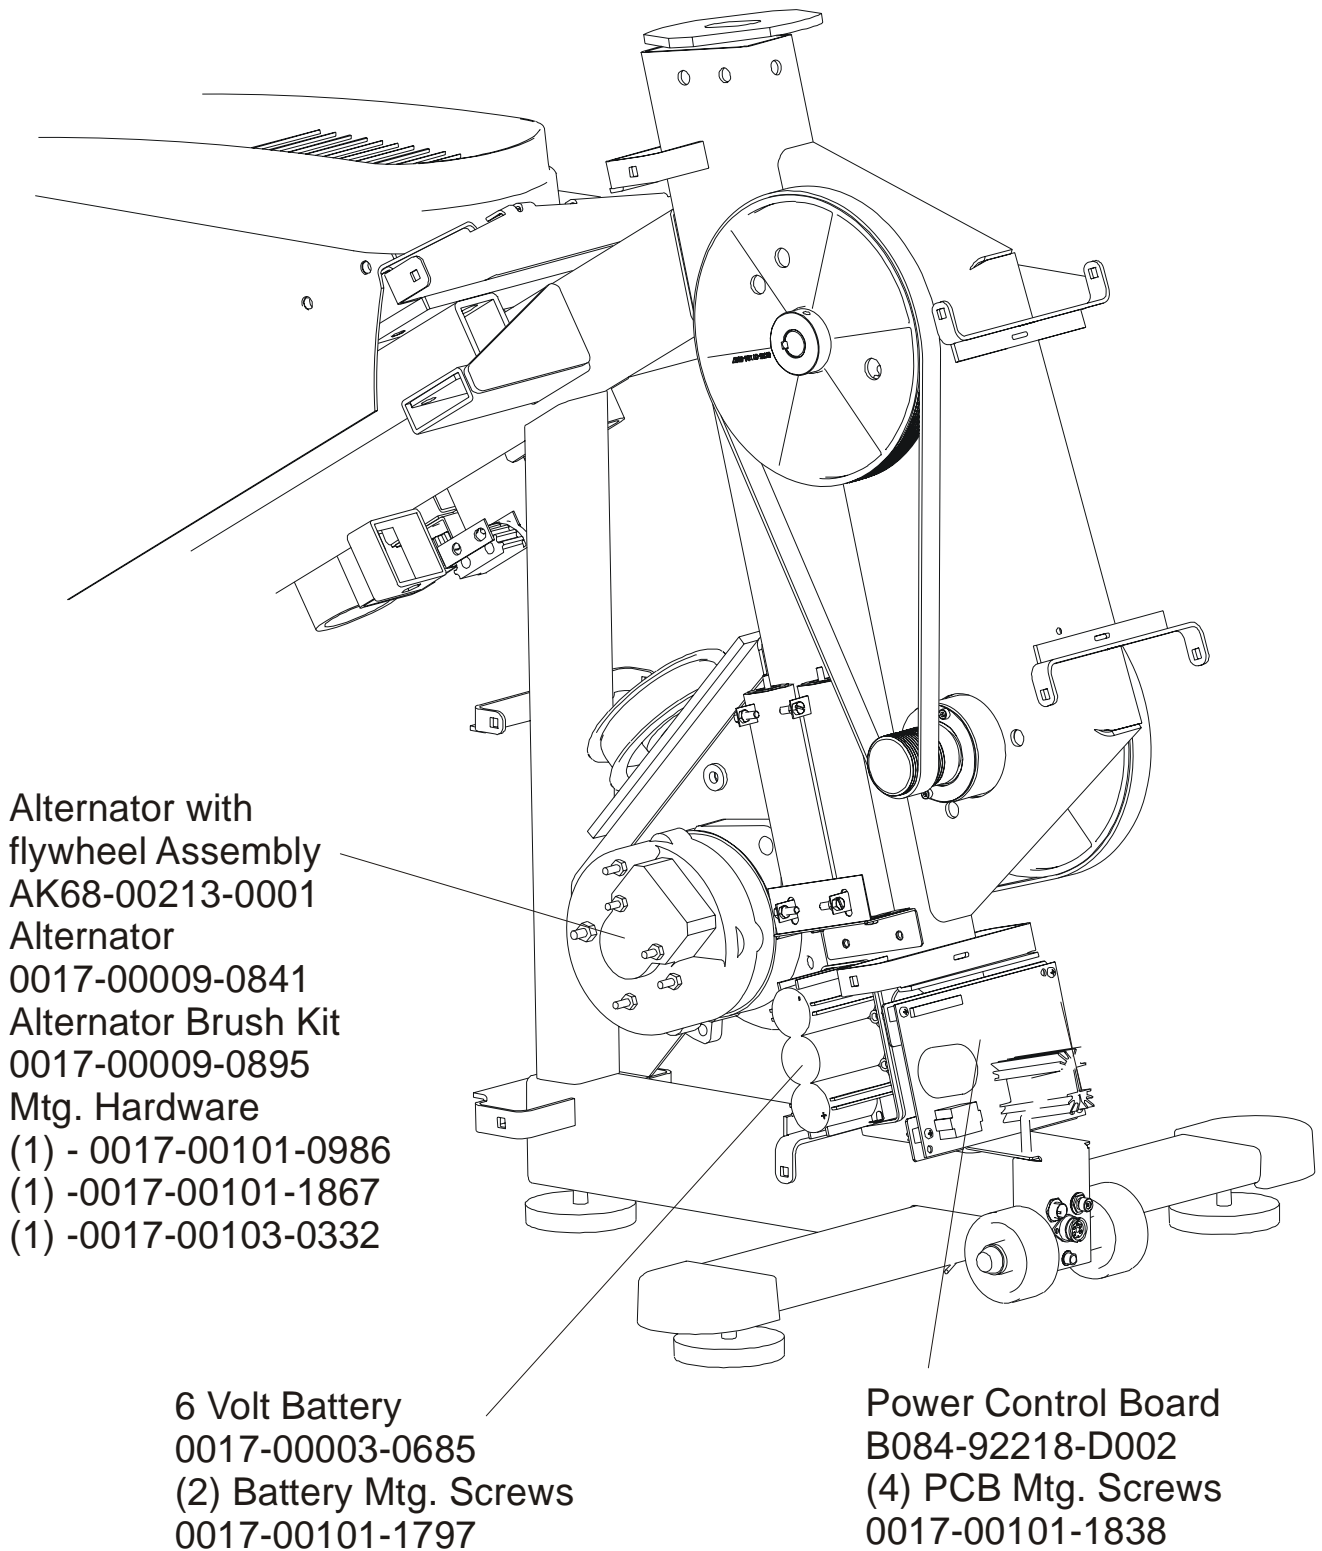

ARCTIC SILVER SUMMIT 95LEZ

Lower PCB, Battery and Alternator

95LEZ-0XXX-01

S/N LWE100000 and up