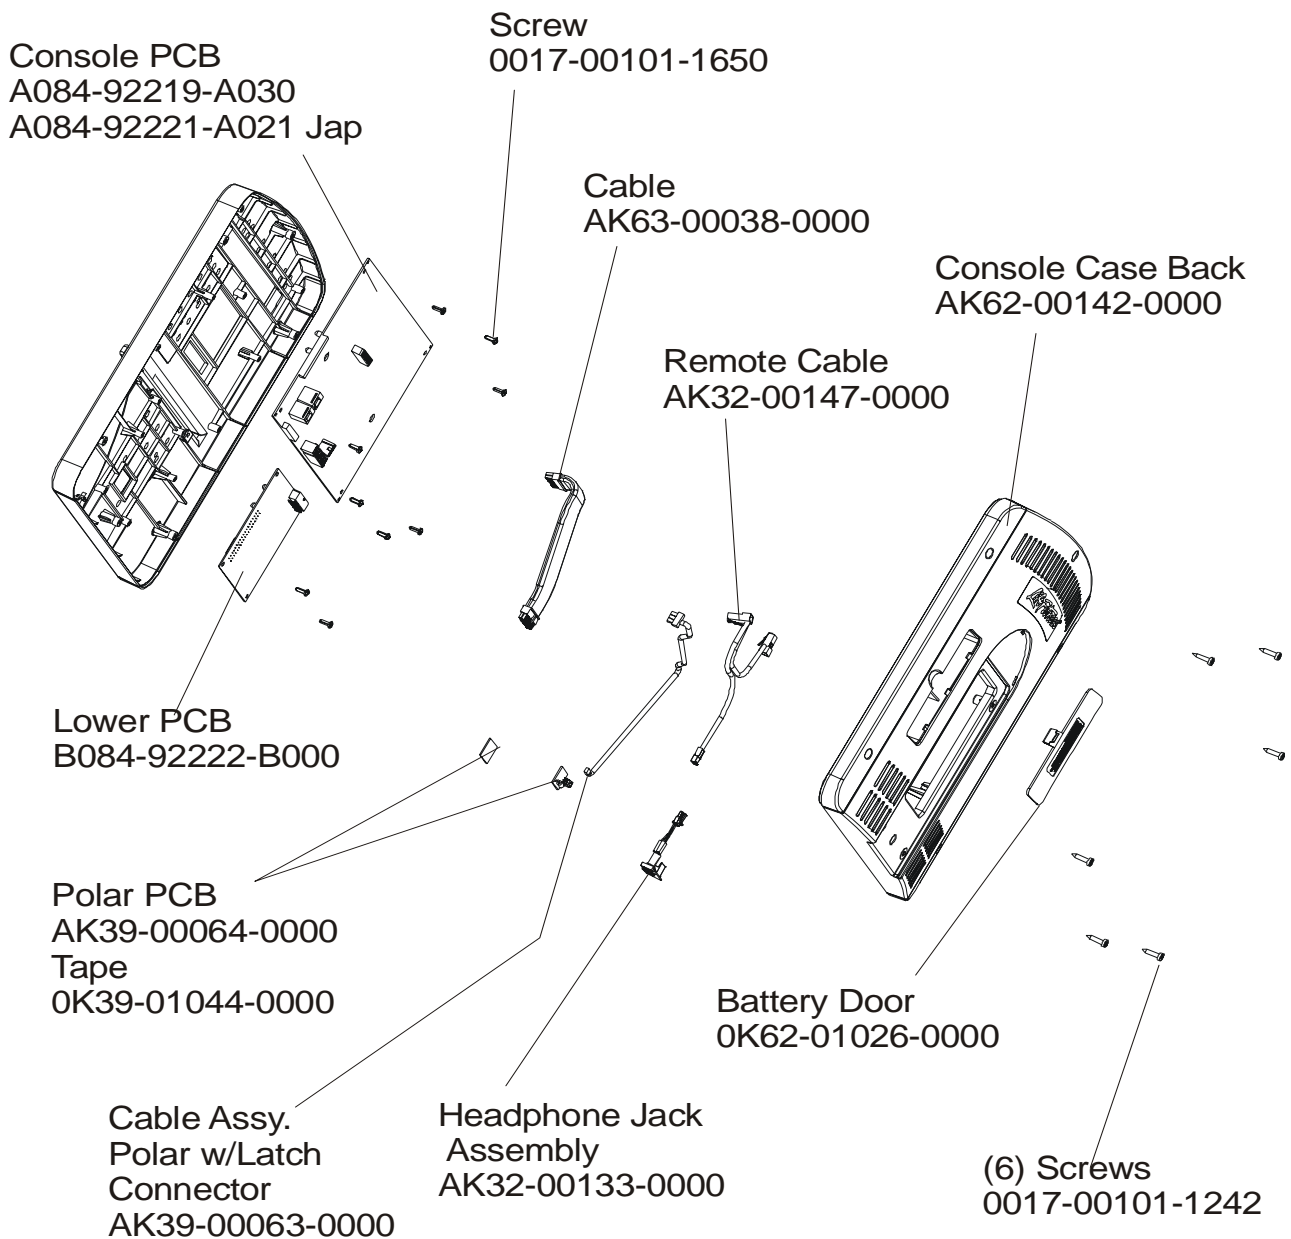

ARCTIC SILVER SUMMIT 95LEZ

Console and Related Components

95LEZ-0XXX-01

S/N LWE100000 and up

CONSOLE ASSY		OVERLAY/BEZEL/SWITCH ASSY	
AK68-00187-0001	ENG/LED	AK68-00188-0001	ENG/LED
AK68-00187-0002	ENG+MET	AK68-00188-0001	ENG/LED
AK68-00187-0003	GER/MET	AK68-00188-0003	GER/MET
AK68-00187-0004	SPN/MET	AK68-00188-0004	SPN/MET
AK68-00187-0006	JAP/LED	AK68-00188-0006	JAP/LED
AK68-00187-0007	FRN/MET	AK68-00188-0007	FRN/MET
AK68-00187-0008	ITL/MET	AK68-00188-0008	ITL/MET
AK68-00187-0009	DUT/MET	AK68-00188-0009	DUT/MET
AK68-00187-0010	POR/MET	AK68-00188-0010	POR/MET
AK68-00187-0014	ENG/TUR	AK68-00188-0001	ENG/LED