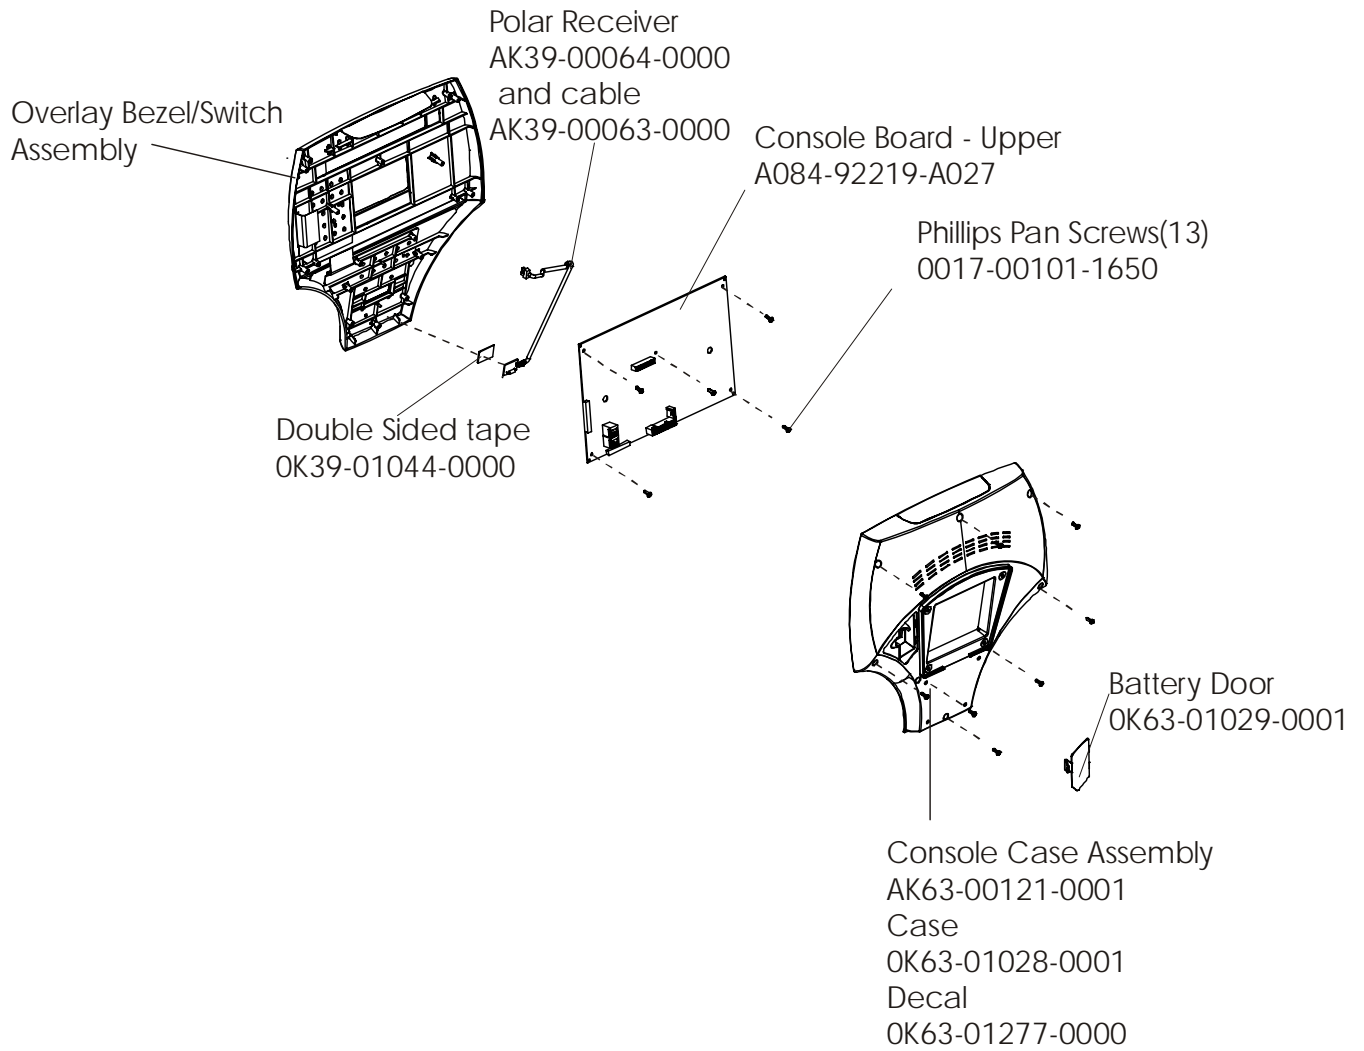

ARCTIC SILVER 93R
Console Components

93R-0XXX-04
S/N 100000 and UP

Console Assembly	Overlay/Bezel/Switch Assy.
AK39-00111-0001 Eng/LED	AK63-00166-0001 Eng Met
AK39-00111-0002 Eng/LED	AK63-00166-0001 Eng Met
AK39-00111-0003 Ger/LED	AK63-00166-0003 Ger Met
AK39-00111-0004 Spn/LED	AK63-00166-0004 Spn Met
AK39-00111-0005 Jap/LCD	AK63-00166-0005 Jap Met
AK39-00111-0006 Jap/LED	AK63-00166-0006 Jap Met
AK39-00111-0007 Frn/LED	AK63-00166-0007 Frn Met
AK39-00111-0008 Itl/LED	AK63-00166-0008 Itl Met
AK39-00111-0009 Dut/LED	AK63-00166-0009 Dut Met
AK39-00111-0010 Por/LED	AK63-00166-0010 Por Met
AK39-00111-0014 Tur/LED	AK63-00166-0001 Tur Met