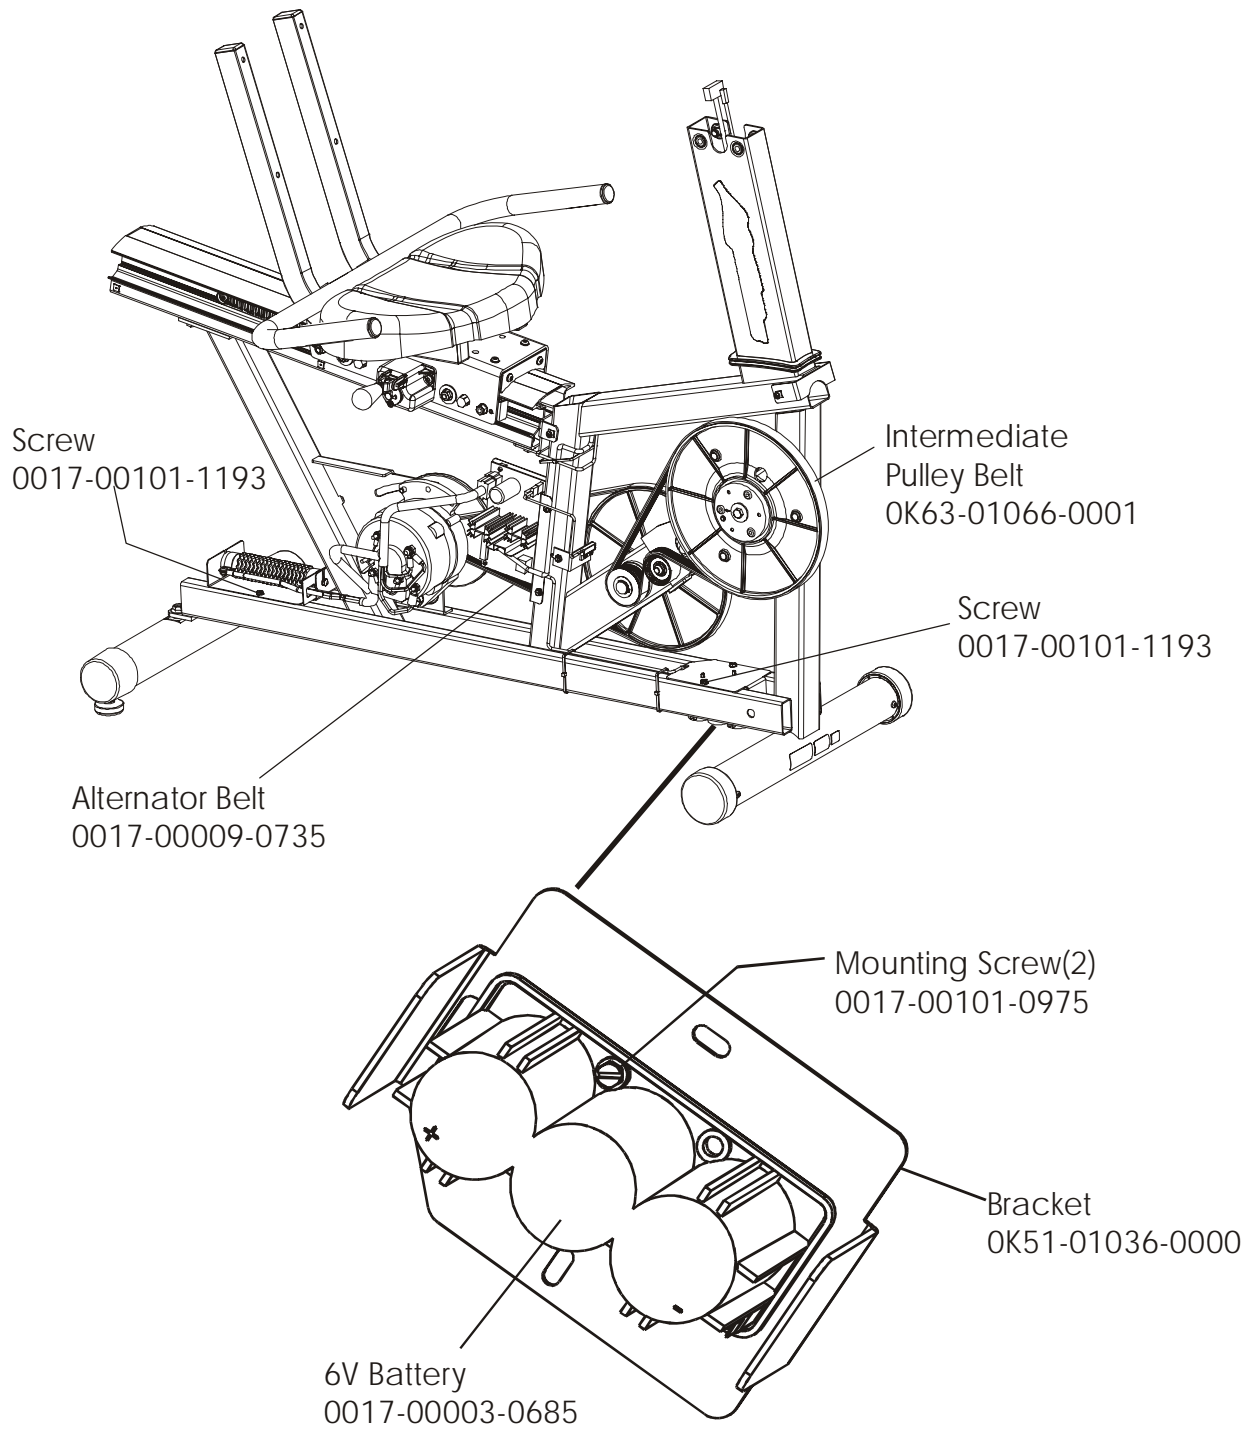

ARCTIC SILVER 93R
Belts

93R-0XXX-04
S/N 10000 and UP