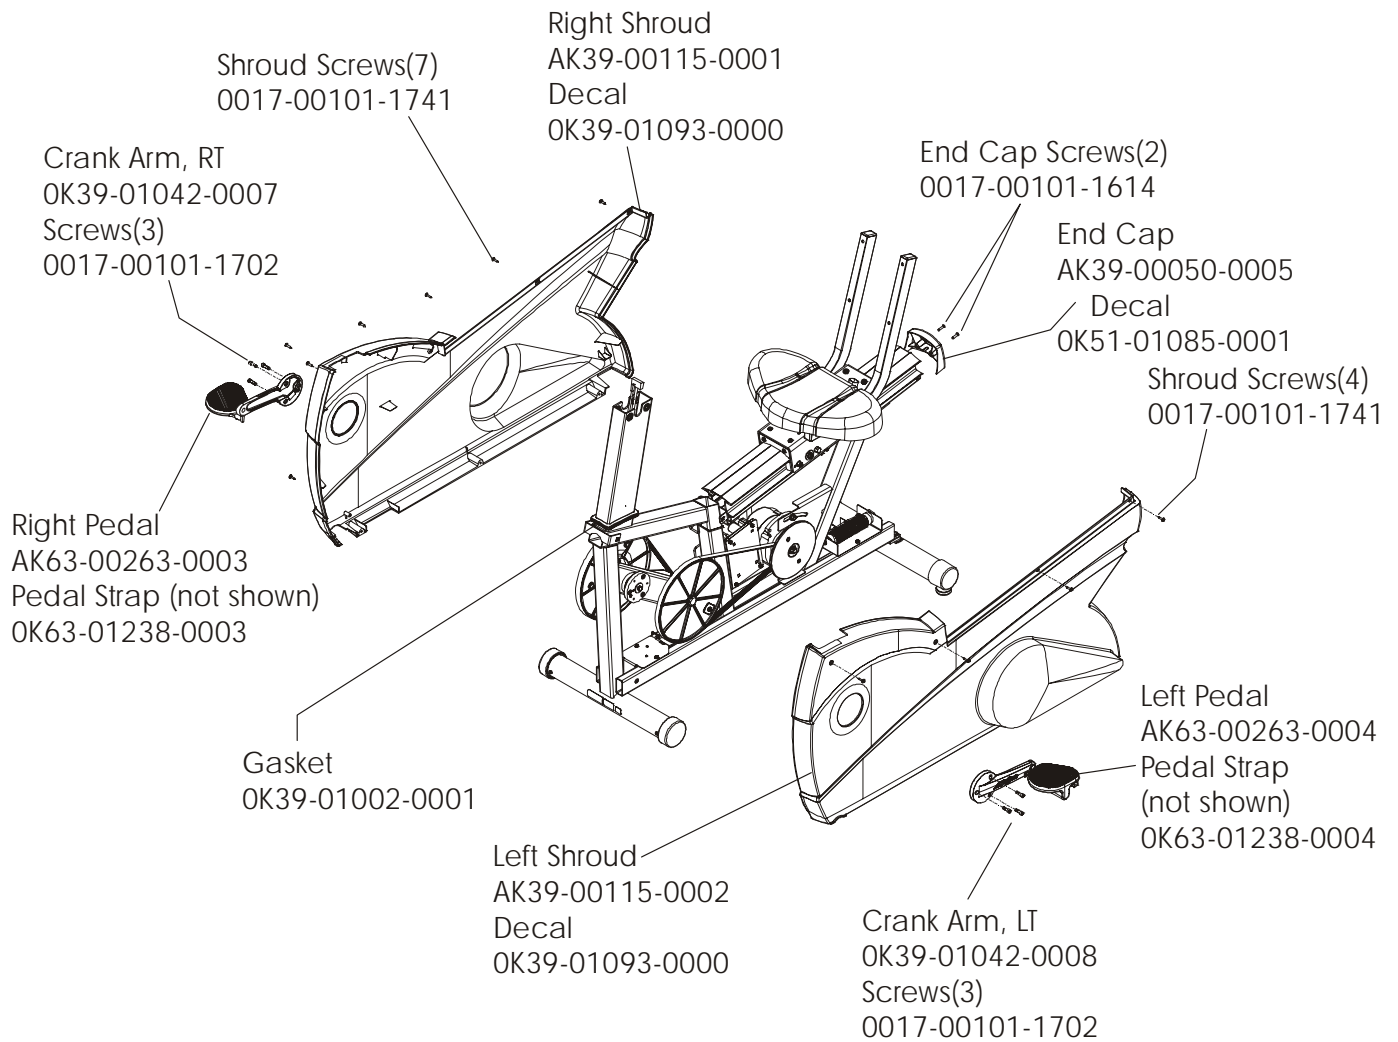

ARCTIC SILVER 93R
Shrouds, End Cap and Pedals

93R-0XXX-04
S/N 100000 and UP