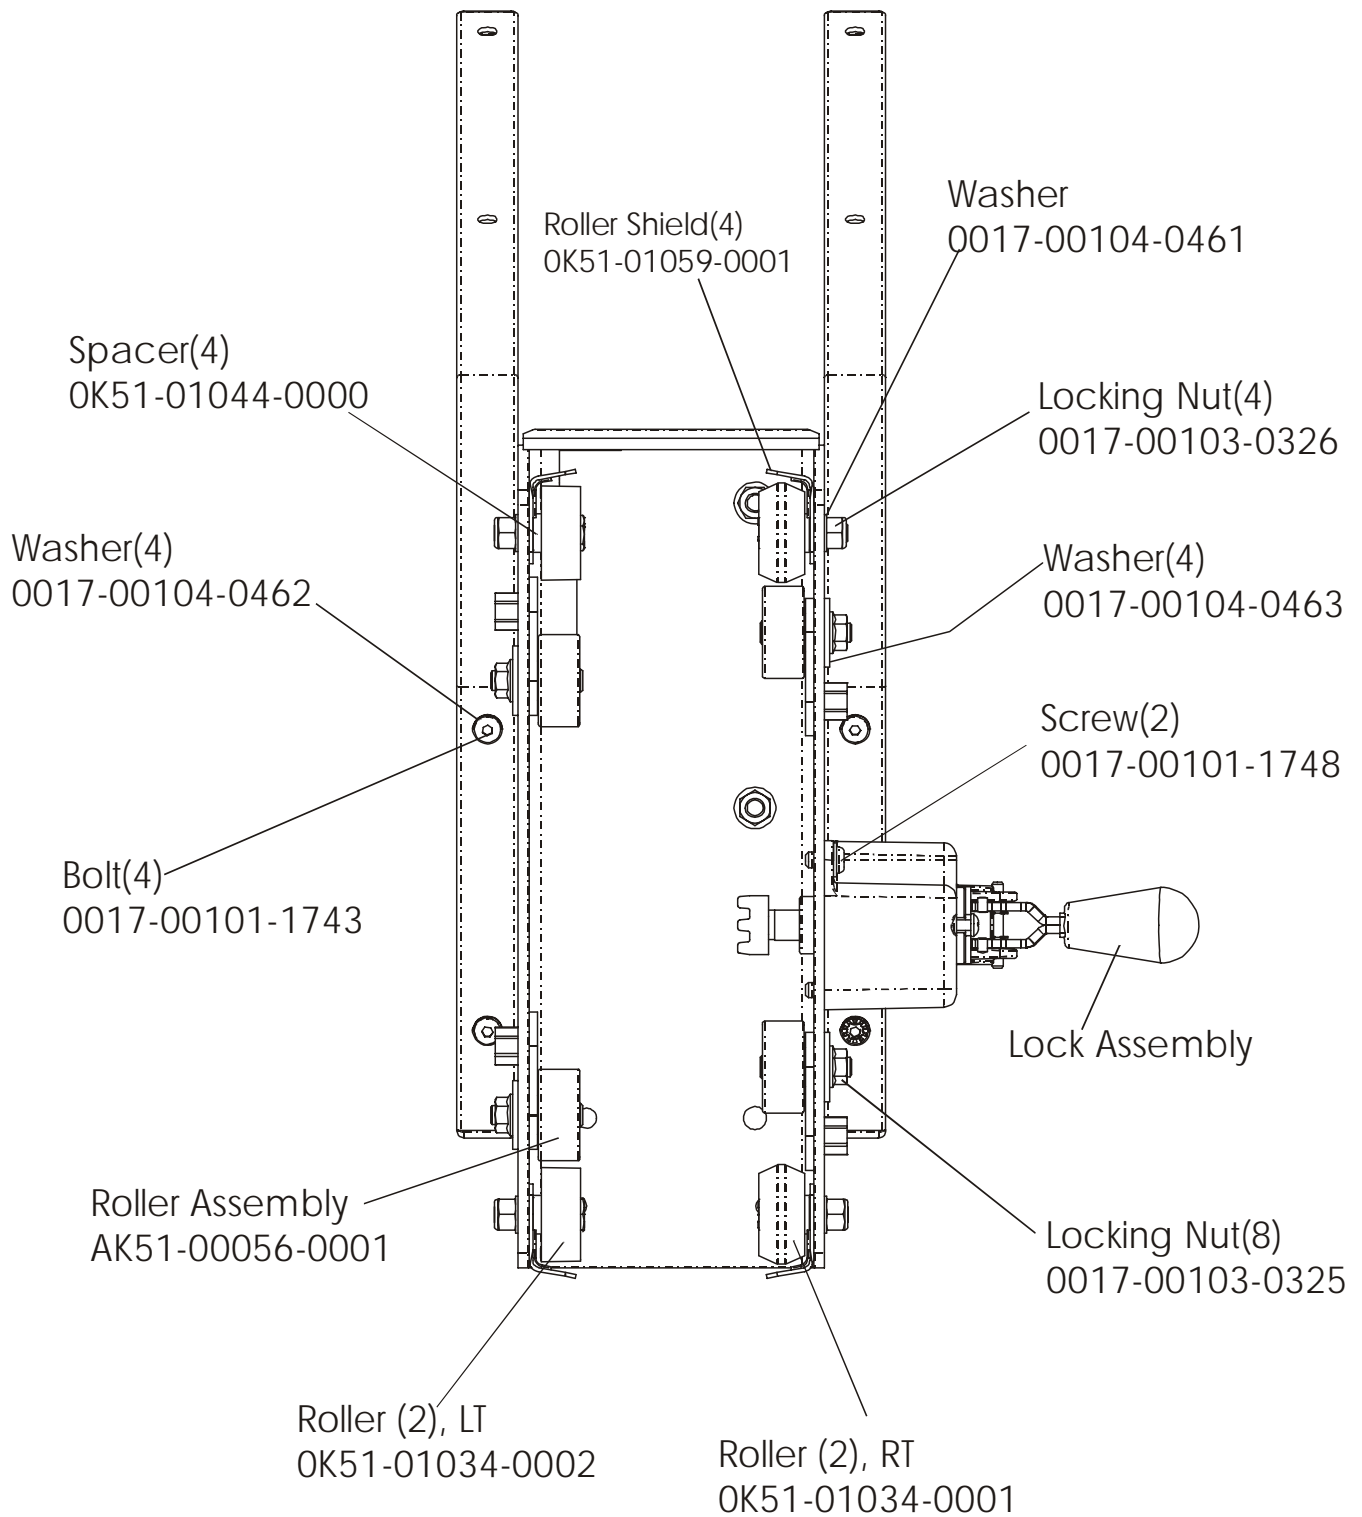

ARCTIC SILVER 93R
Seat Frame Assembly

93R-0XXX-04
S/N 10000 and UP

ARCTIC SILVER 93R
Seat Pads and Accessory Tray

93R-0XXX-04
S/N 100000 and UP

ARCTIC SILVER 93R

Extrusion Assembly – AK39-00027-0005

93R-0XXX-04