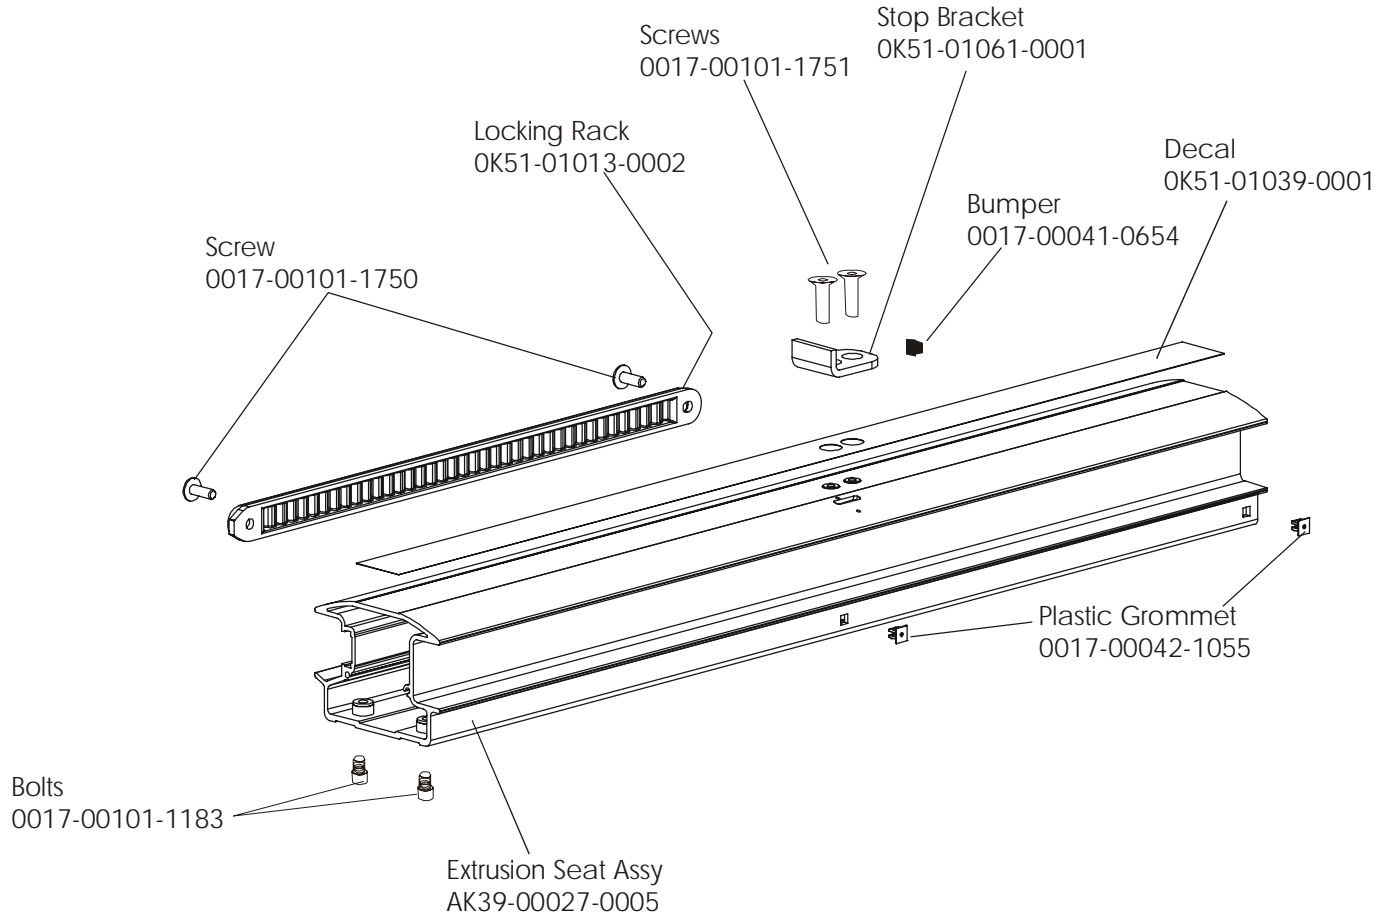

ARCTIC SILVER 93R

Extrusion Assembly – AK39-00027-0005

93R-0XXX-04

S/N 100000 and UP