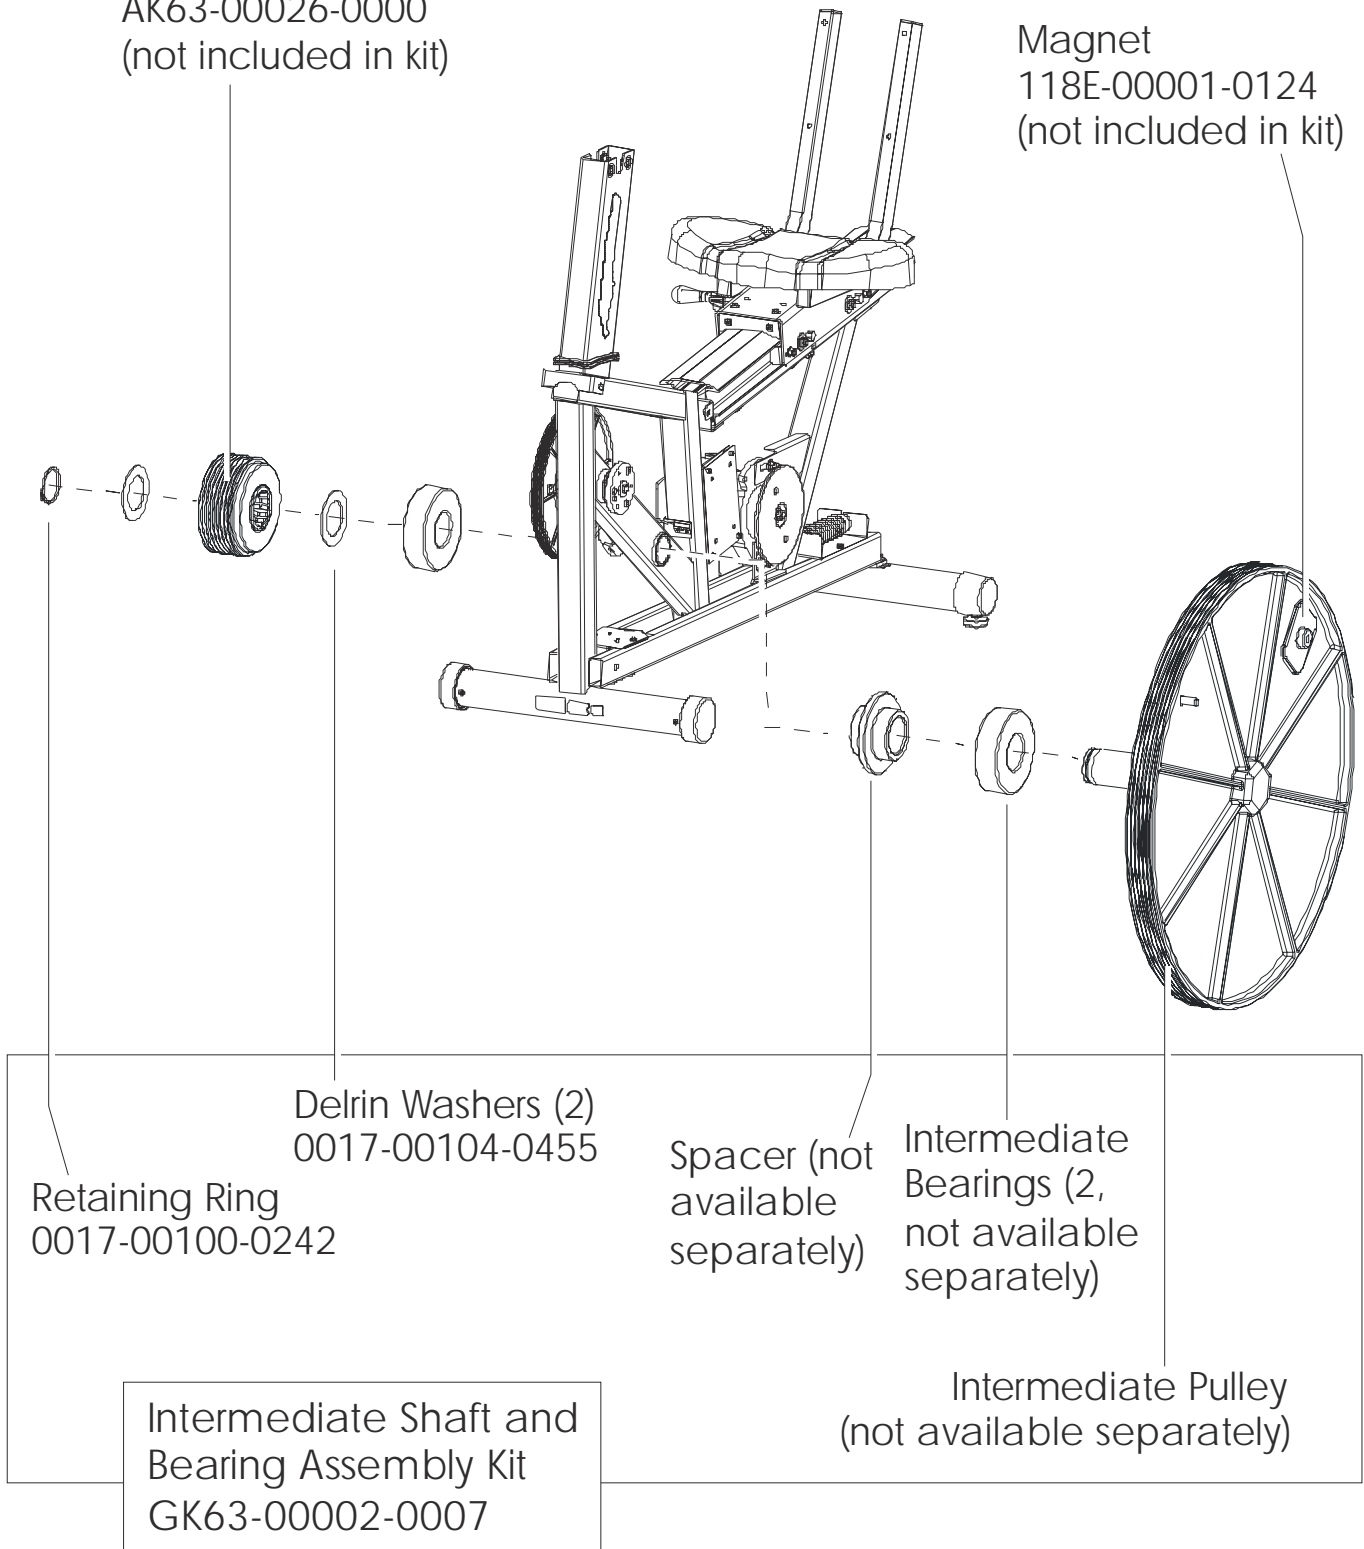

ARCTIC SILVER 93R
Intermediate Shaft and Bearing Assembly

93R-0XXX-04
S/N 10000 and UP

Clutch Assembly
AK63-00026-0000
(not included in kit)

Magnet
118E-00001-0124
(not included in kit)