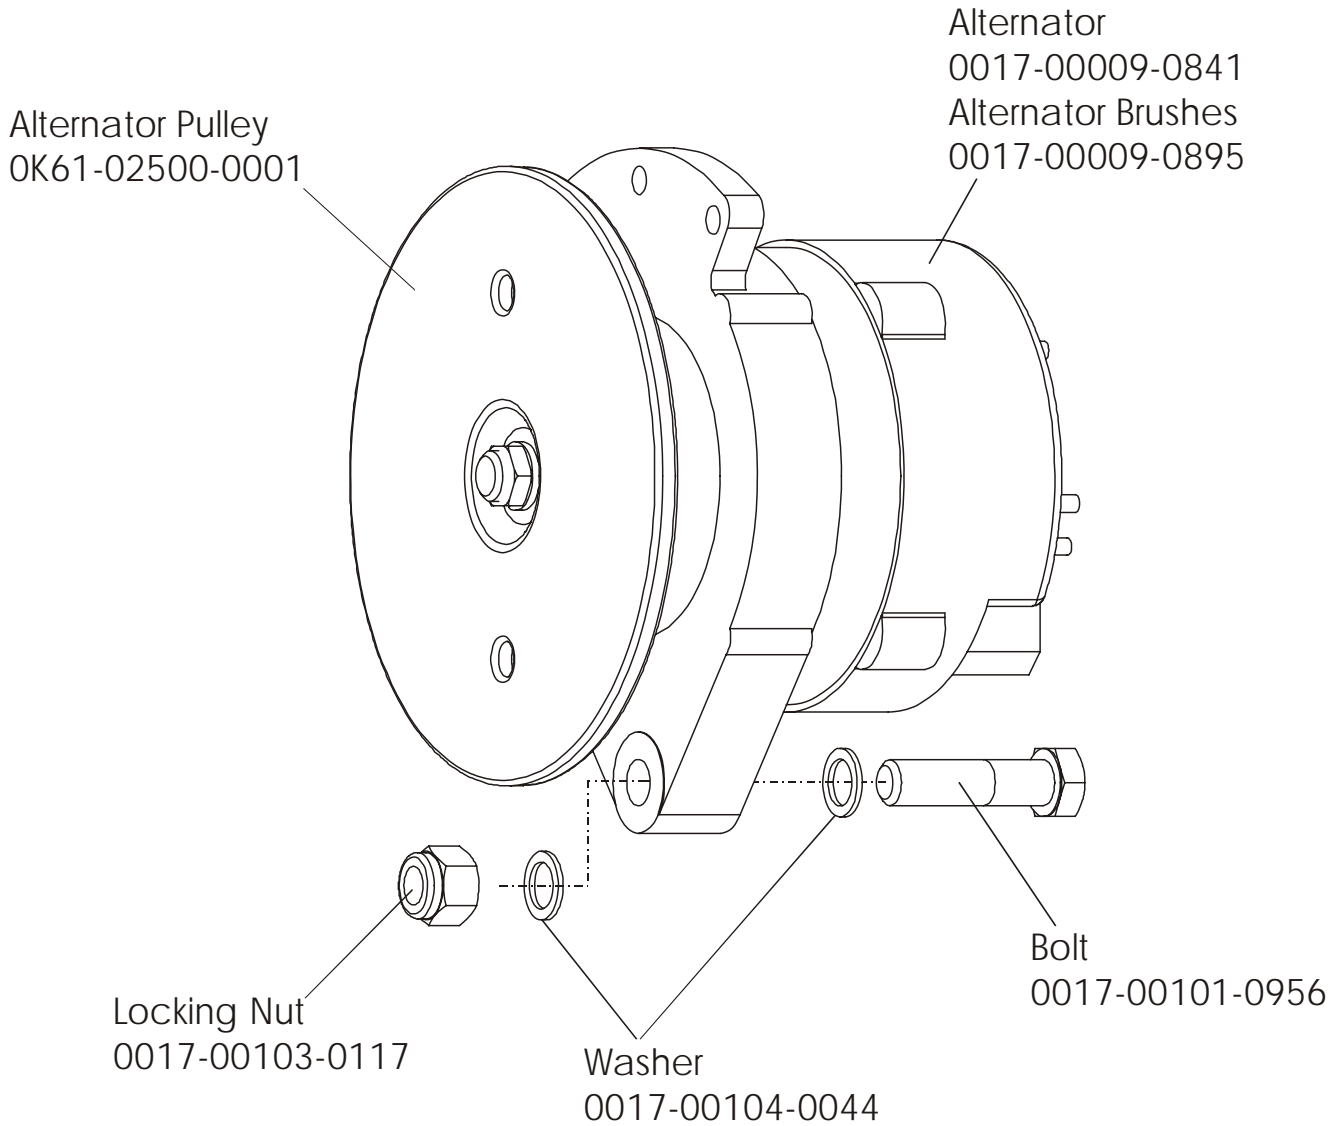

ARCTIC SILVER 93R
Power Control Board

93R-0XXX-04
S/N 10000 and UP

Assembly Number - AK39-00022-0001

ARCTIC SILVER 93R
Alternator w/Pulley Assembly

93R-0XXX-04
S/N 10000 and UP

Assembly Number – AK63-00093-0000

ARCTIC SILVER 93R

Crank Shaft and Bearing Assembly

93R-0XXX-04
S/N 10000 and UP

ARCTIC SILVER 93R
Intermediate Shaft and Bearing Assembly

93R-0XXX-04
S/N 10000 and UP

Clutch Assembly
AK63-00026-0000
(not included in kit)