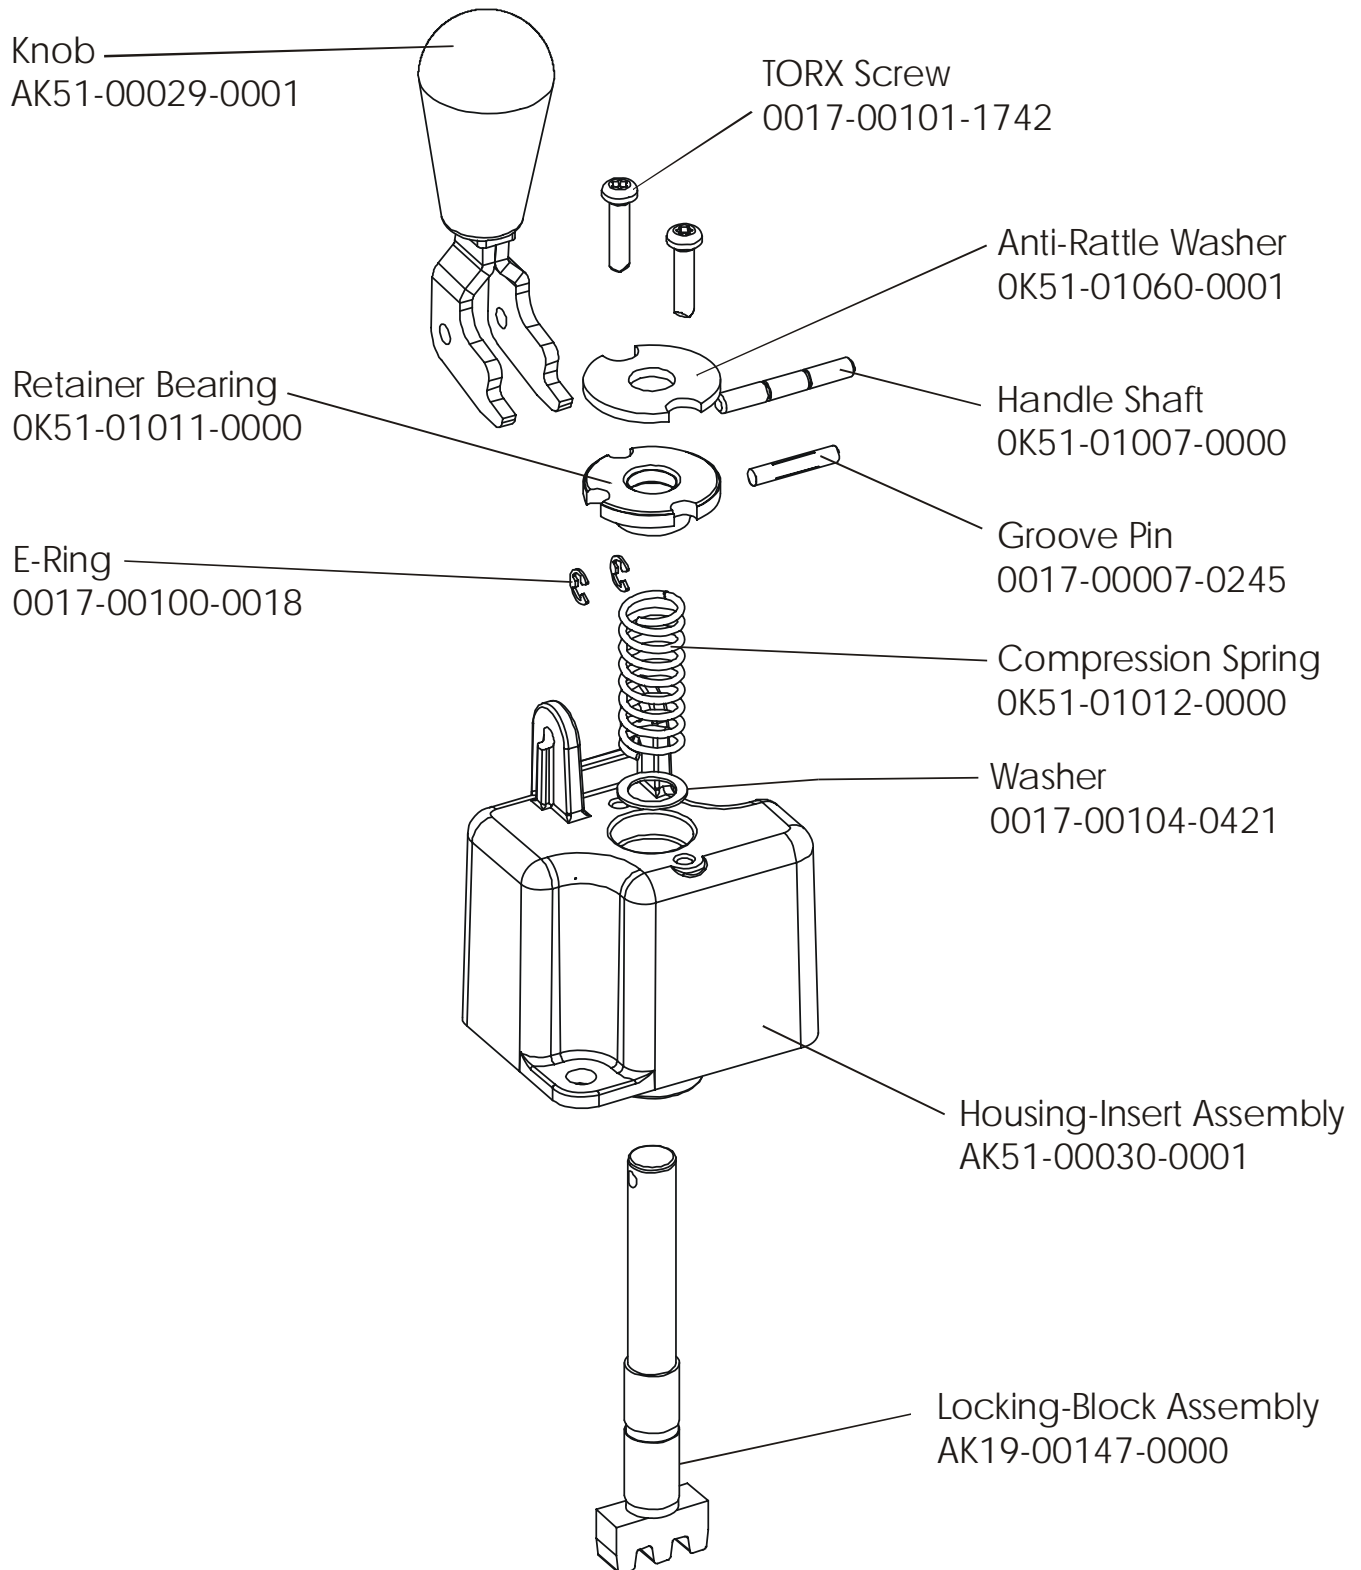

ARCTIC SILVER 93R
Power Control Board

93R-0XXX-04
S/N 10000 and UP

Assembly Number - AK39-00022-0001

ARCTIC SILVER 93R
Alternator w/Pulley Assembly

93R-0XXX-04
S/N 10000 and UP

Assembly Number – AK63-00093-0000

ARCTIC SILVER 93R
Seat Frame Assembly

93R-0XXX-04
S/N 10000 and UP

ARCTIC SILVER 93R
Seat Pads and Accessory Tray

93R-0XXX-04
S/N 100000 and UP

ARCTIC SILVER 93R

Extrusion Assembly – AK39-00027-0005

93R-0XXX-04

S/N 100000 and UP

ARCTIC SILVER 93R
Locking Assembly – AK51-00053-0001

93R-0XXX-04
S/N 100000 and UP

ARCTIC SILVER 93R
Wheel and Leveler

93R-0XXX-04
S/N 10000 and UP