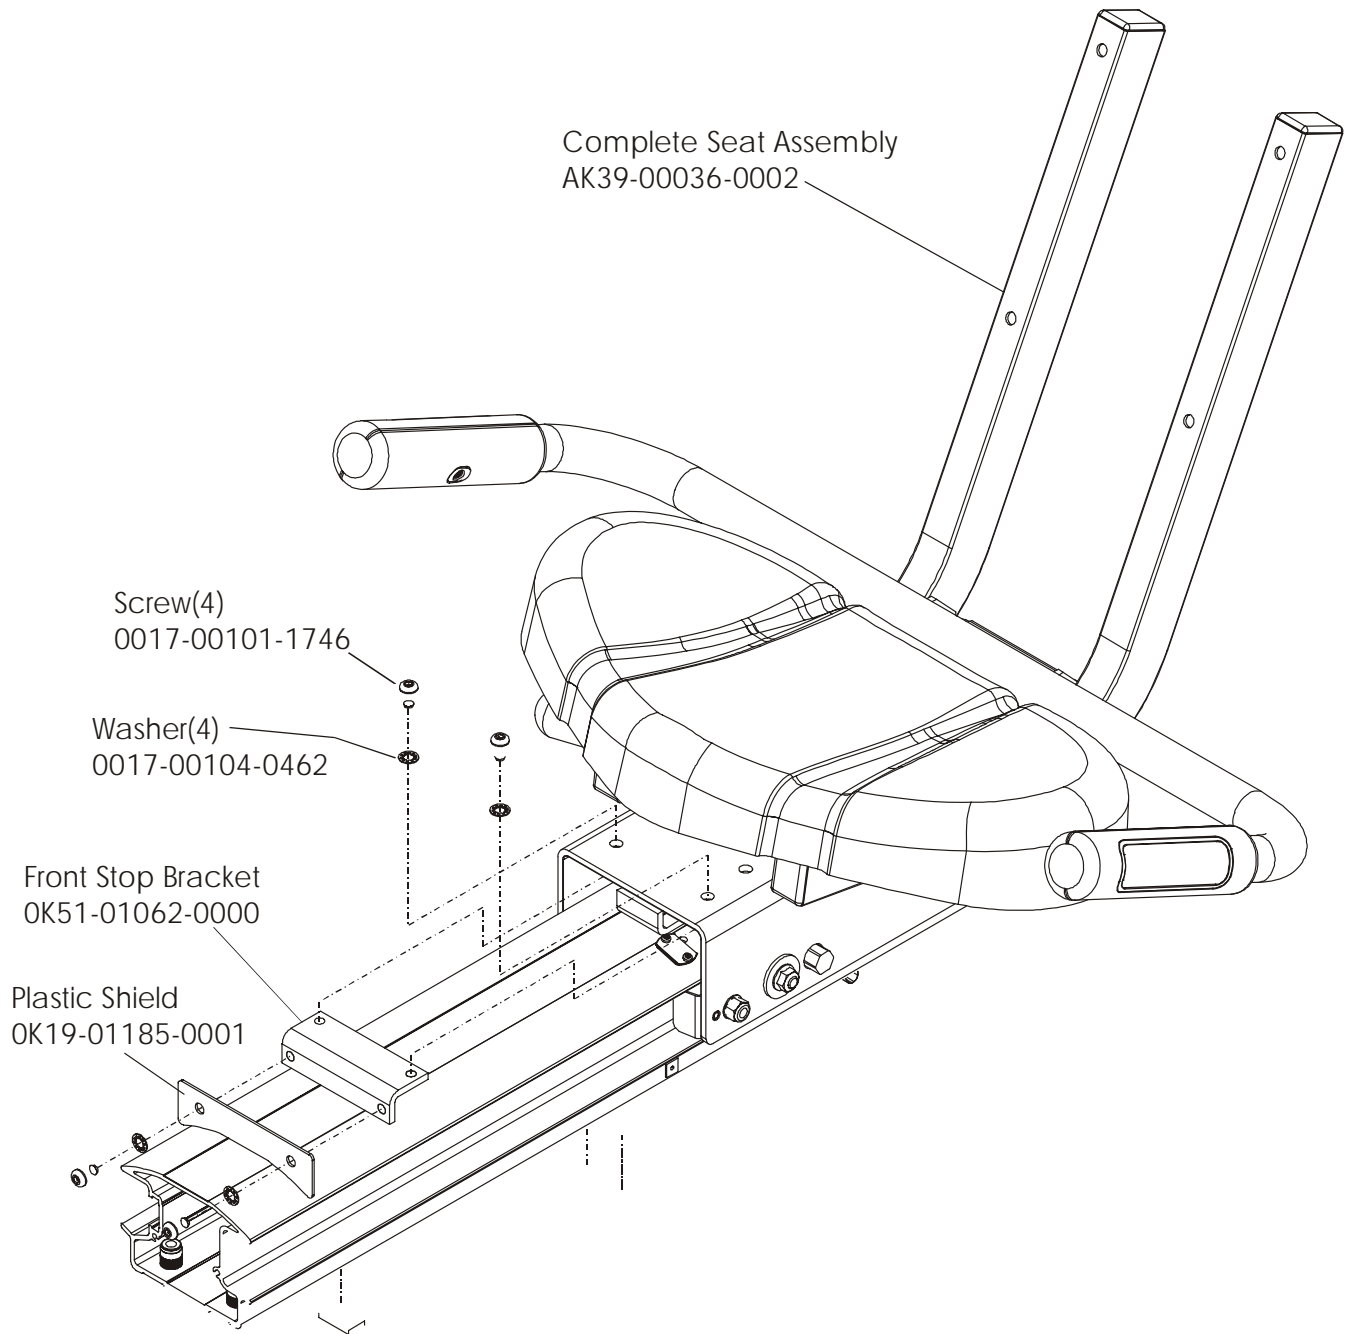

ARCTIC SILVER 93R
Seat Frame Assembly

93R-0XXX-04
S/N 10000 and UP

ARCTIC SILVER 93R
Seat Pads and Accessory Tray

93R-0XXX-04
S/N 100000 and UP

ARCTIC SILVER 93R

Extrusion Assembly – AK39-00027-0005

93R-0XXX-04