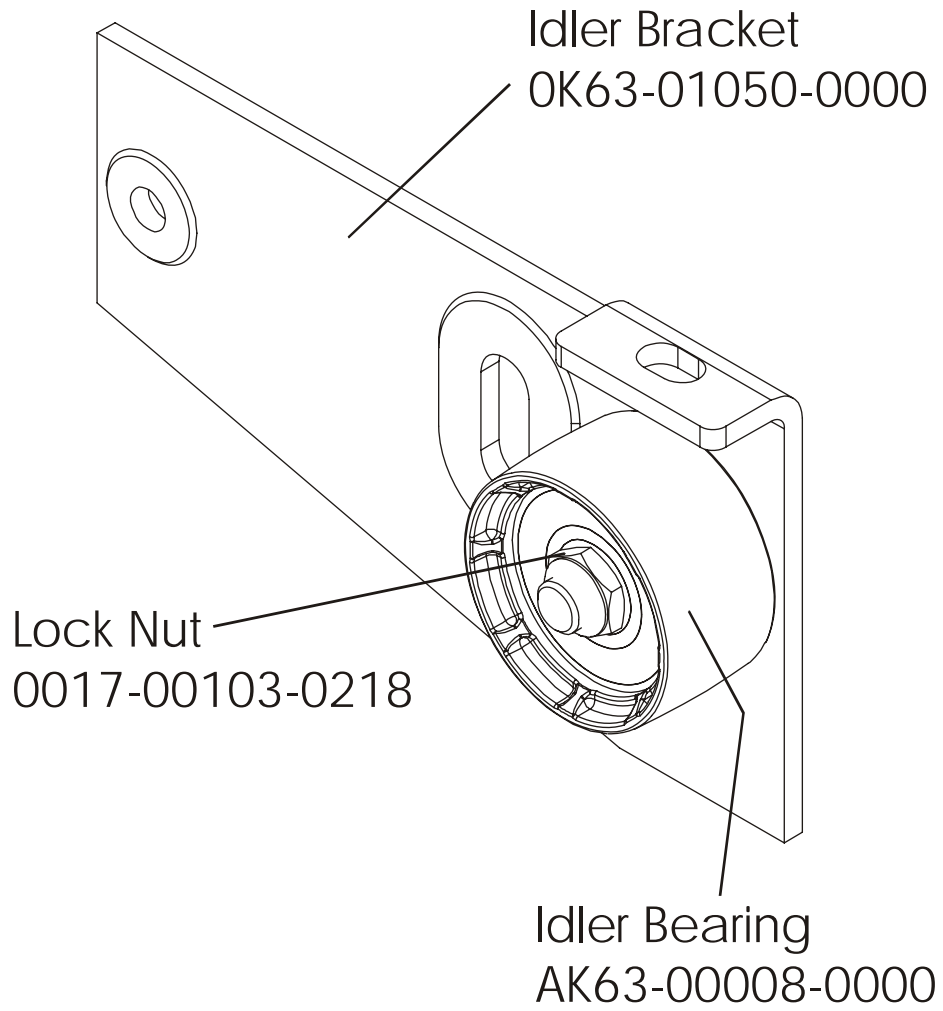

Idler Bracket Assembly – AK63-00021-0000