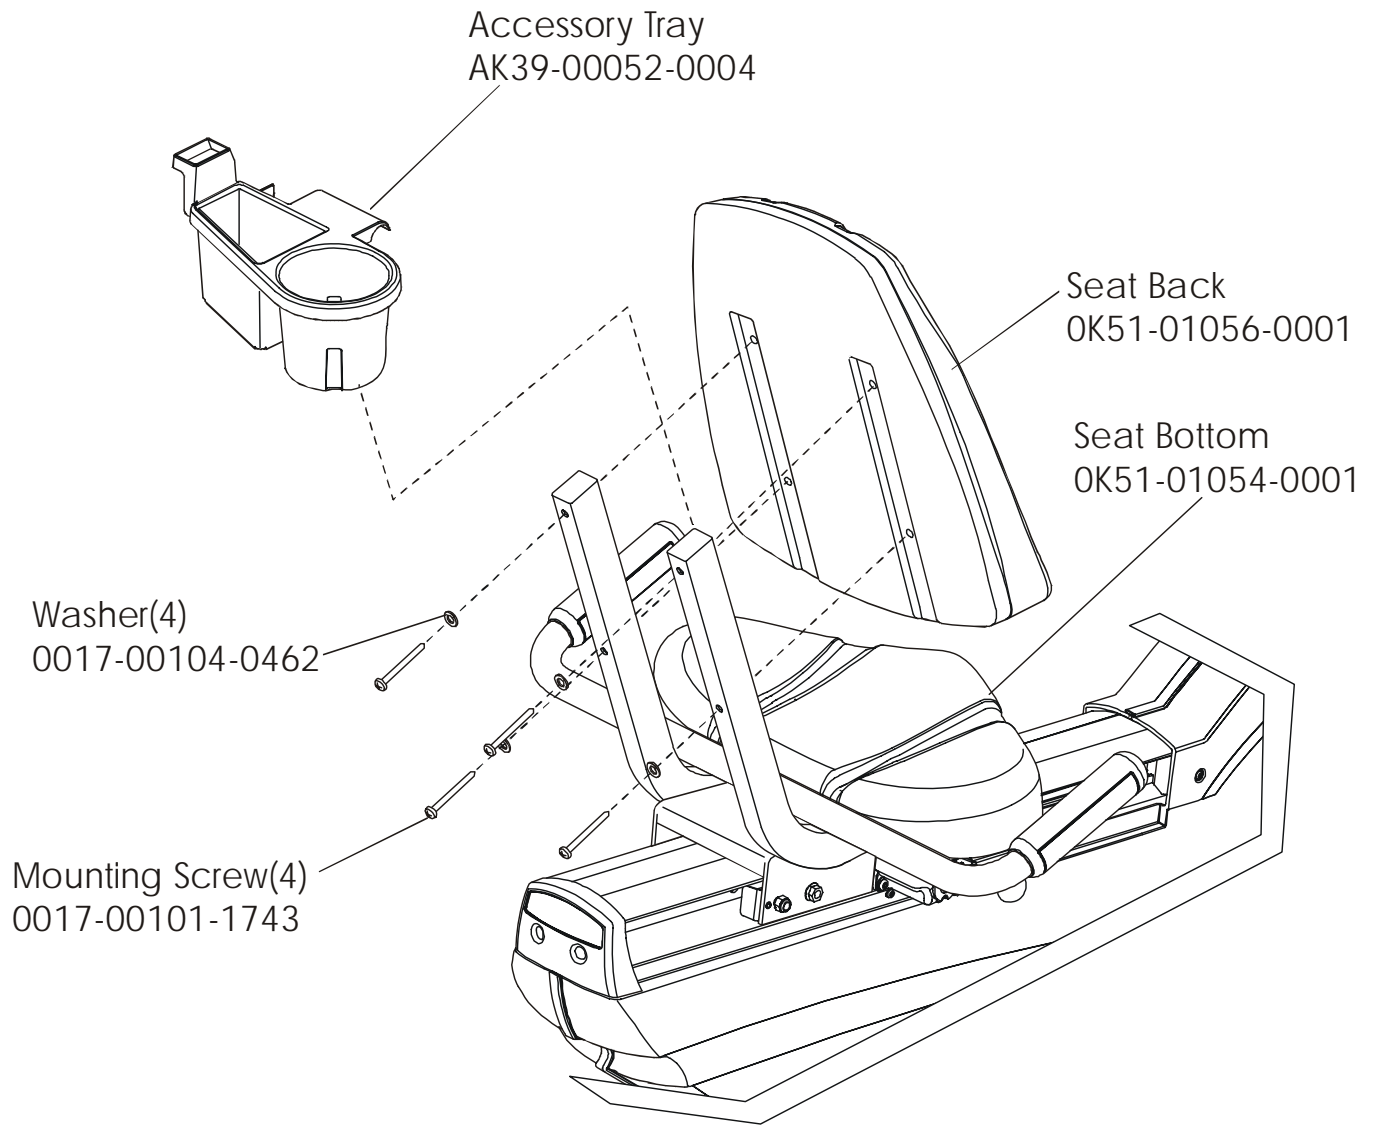

ARCTIC SILVER 93R
Seat Pads and Accessory Tray

93R-0XXX-04
S/N 100000 and UP