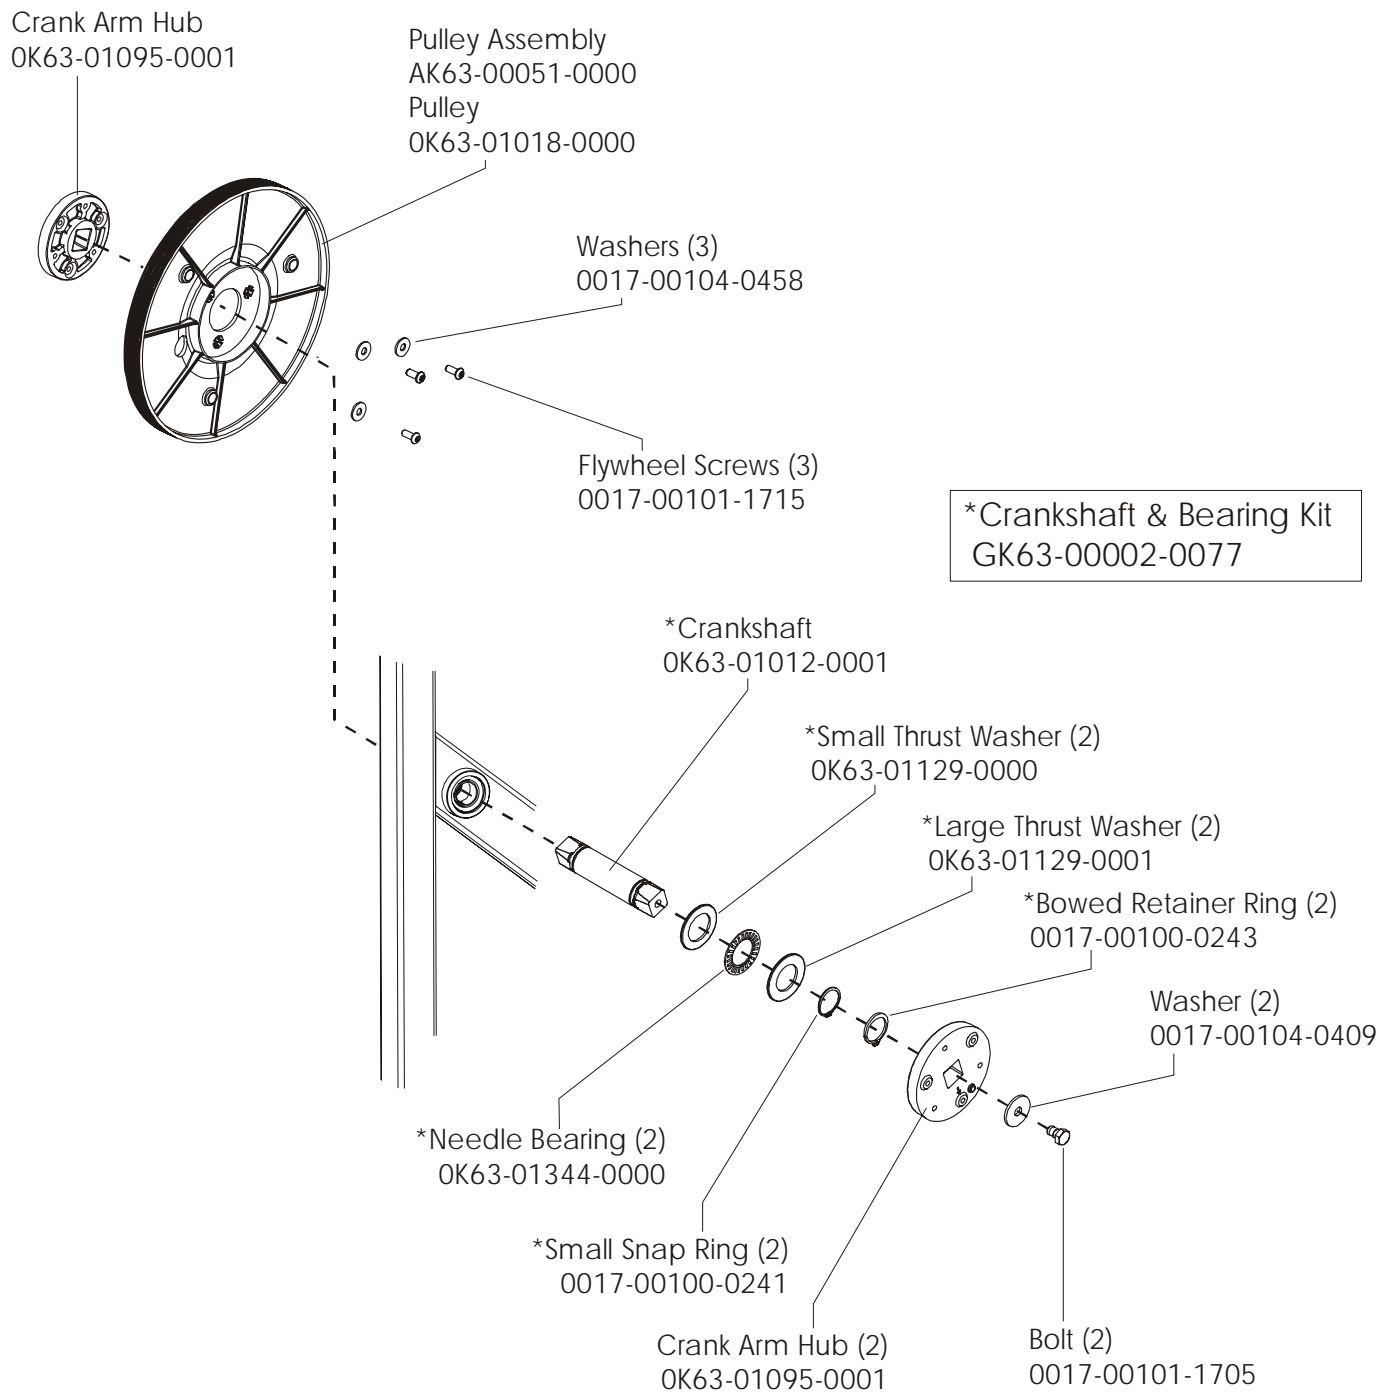

ARCTIC SILVER 93R
Power Control Board

93R-0XXX-04
S/N 10000 and UP

Assembly Number - AK39-00022-0001

ARCTIC SILVER 93R
Alternator w/Pulley Assembly

93R-0XXX-04
S/N 10000 and UP

Assembly Number – AK63-00093-0000

ARCTIC SILVER 93R

Crank Shaft and Bearing Assembly

93R-0XXX-04
S/N 10000 and UP

ARCTIC SILVER 93R
Intermediate Shaft and Bearing Assembly

93R-0XXX-04
S/N 10000 and UP

Clutch Assembly
AK63-00026-0000
(not included in kit)