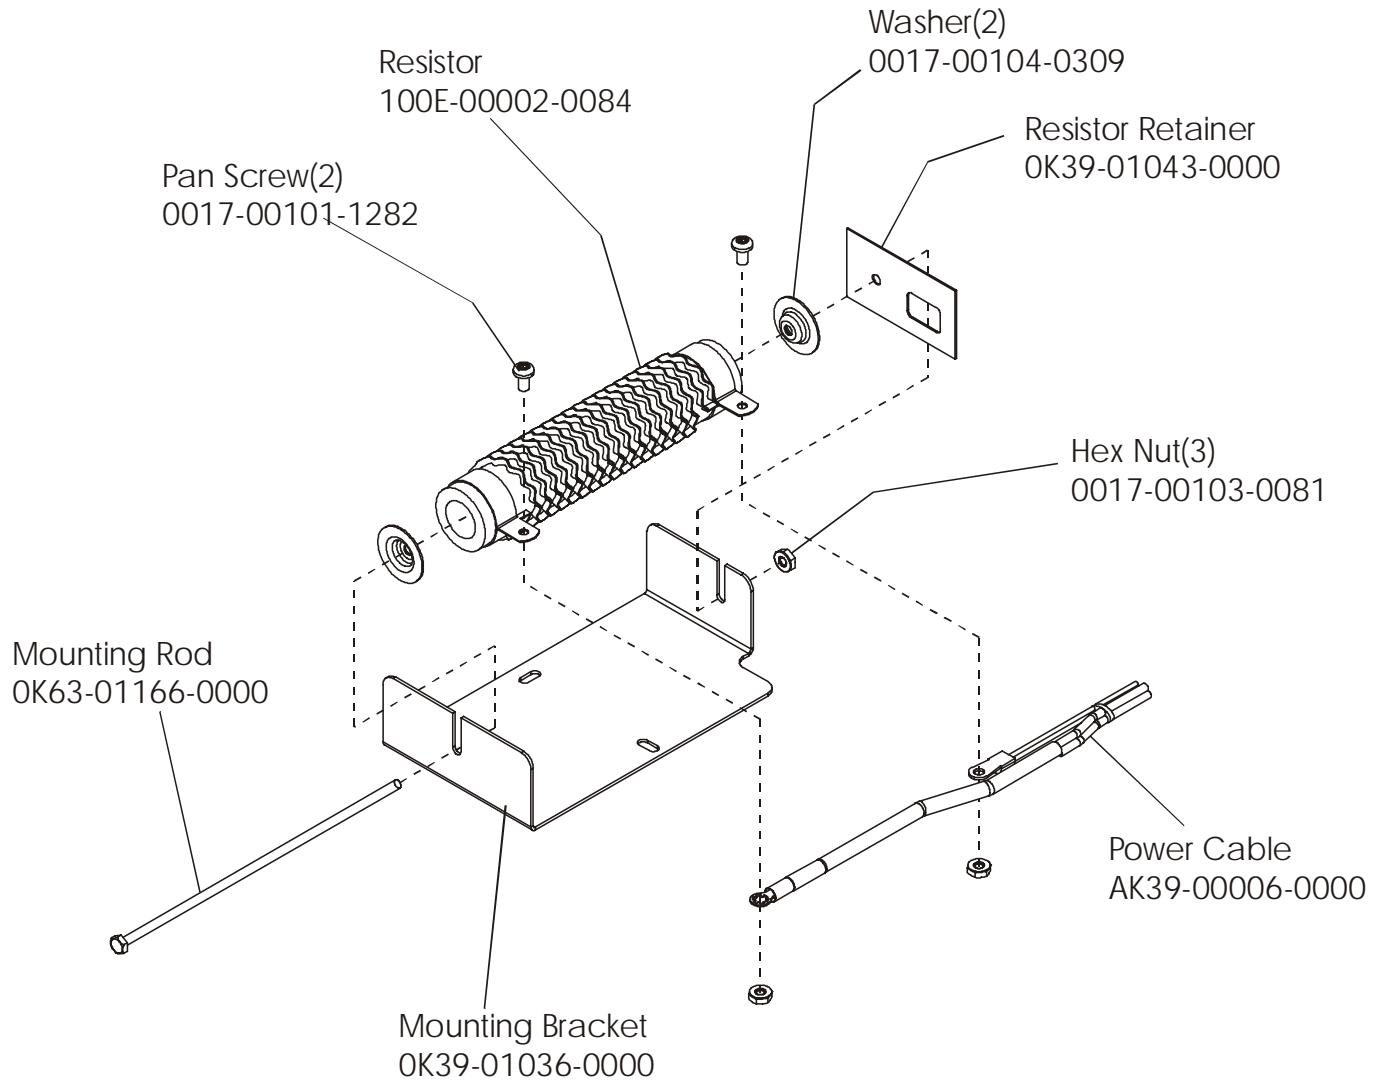

ARCTIC SILVER 93R
Power Control Board

93R-0XXX-04
S/N 10000 and UP

Assembly Number - AK39-00022-0001

ARCTIC SILVER 93R
Alternator w/Pulley Assembly

93R-0XXX-04
S/N 10000 and UP

Assembly Number – AK63-00093-0000