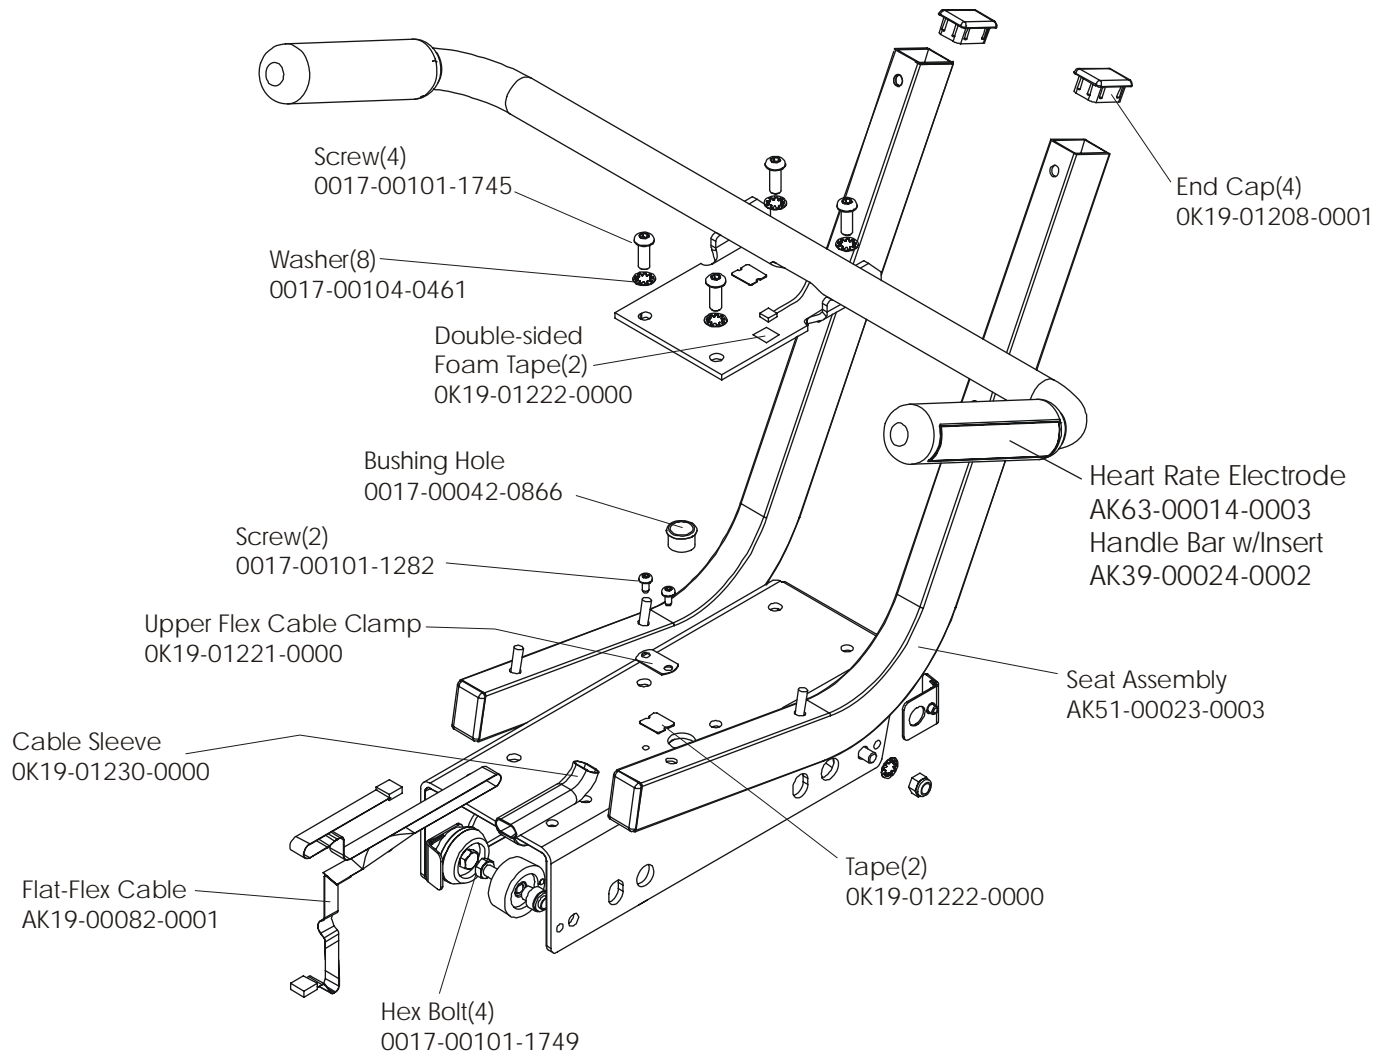

Magnet
118E-00001-0124
(not included in kit)

Idler Bracket Assembly – AK63-00021-0000

ARCTIC SILVER 93R
Seat Assembly

93R-0XXX-04
S/N 10000 and UP

ARCTIC SILVER 93R
Seat Assembly - Bottom

93R-0XXX-04
S/N 10000 and UP

ARCTIC SILVER 93R
Seat Frame Assembly

93R-0XXX-04
S/N 10000 and UP

ARCTIC SILVER 93R
Seat Pads and Accessory Tray

93R-0XXX-04
S/N 100000 and UP

ARCTIC SILVER 93R

Extrusion Assembly – AK39-00027-0005

93R-0XXX-04