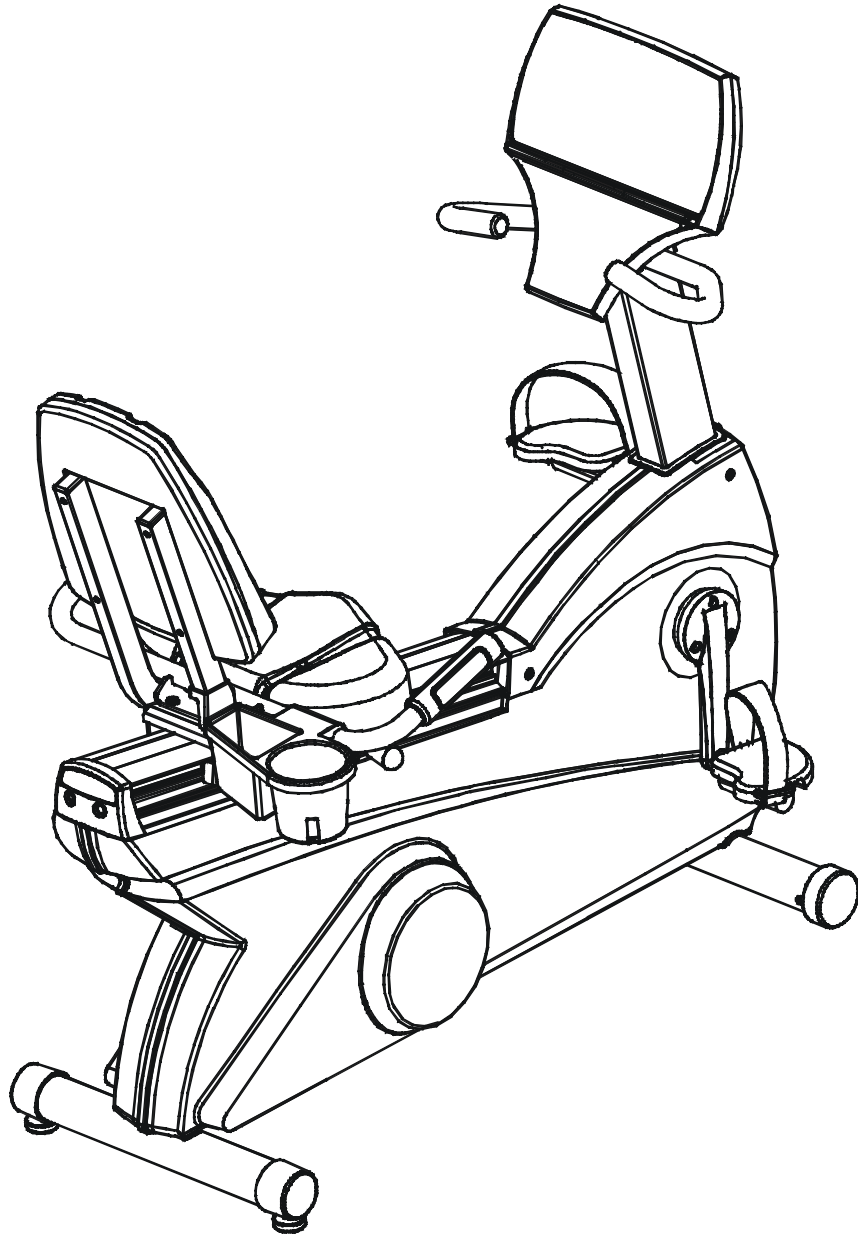

LifeFitness

Arctic Silver 93R Recumbent Bike

Customer Support Services
PARTS MANUAL revised 29 Apr 2008

OPERATION MANUAL – (ENG)	M051-00K39-A112
OPERATION MANUAL – (F,S,P)	M051-00K39-A113
OPERATION MANUAL – (G,D,I)	M051-00K39-A114
OPERATION MANUAL – (JAP)	M051-00K39-A115
NETWORK C-SAFE KIT	GK63-00002-0003
HARDWARE BAG	GK39-00002-0008
TOUCH UP PAINT: SPRAY CAN	0017-00008-0204
.5 OZ BOTTLE W/APPLICATOR	0017-00008-0205
.33 OZ PEN	0017-00008-0206
ACCESS PANEL ASSEMBLY CONSISTS OF: 90" COAX CABLE	AK39-00093-0000
120" POWER EXT. CABLE ASSY.	AK32-00020-0001
POWER/COAX INPUT BRACKET	AK32-00078-0001
F-TYPE CONNECTOR	0K39-01087-0000
	0017-00021-2846
SERVICE MANUAL	M051-00K39-A012

NOTE: When this model is ordered with an attachable LCD TV it becomes a 93RER-0XXX-04. See the Entertainment parts list marked LCD-0XXX-02 for the part numbers and descriptions for the attachable LCD TV, remote and hardware for this product.

	Page
CONSOLE COMPONENTS	4
CONSOLE SUPPORT ASSEMBLY	5
SHROUDS, END CAP, CRANKARMS AND PEDALS	6
BELTS AND 6V BATTERY	7
RESISTOR ASSEMBLY	8
POWER CONTROL BOARD	9
ALTERNATOR W/PULLEY	10
CRANKSHAFT AND BEARING ASSEMBLY	11
INTERMEDIATE SHAFT AND BEARING ASSEMBLY	12
IDLER BRACKET ASSEMBLY	13
SEAT ASSEMBLY	14
SEAT BOTTOM ASSEMBLY	15
SEAT FRAME ASSEMBLY	16
SEAT PADS AND ACCESSORY TRAY	17
EXTRUSION ASSEMBLY	18
SEAT LOCKING ASSEMBLY	19
WHEEL AND LEVELER	20
CABLES	21