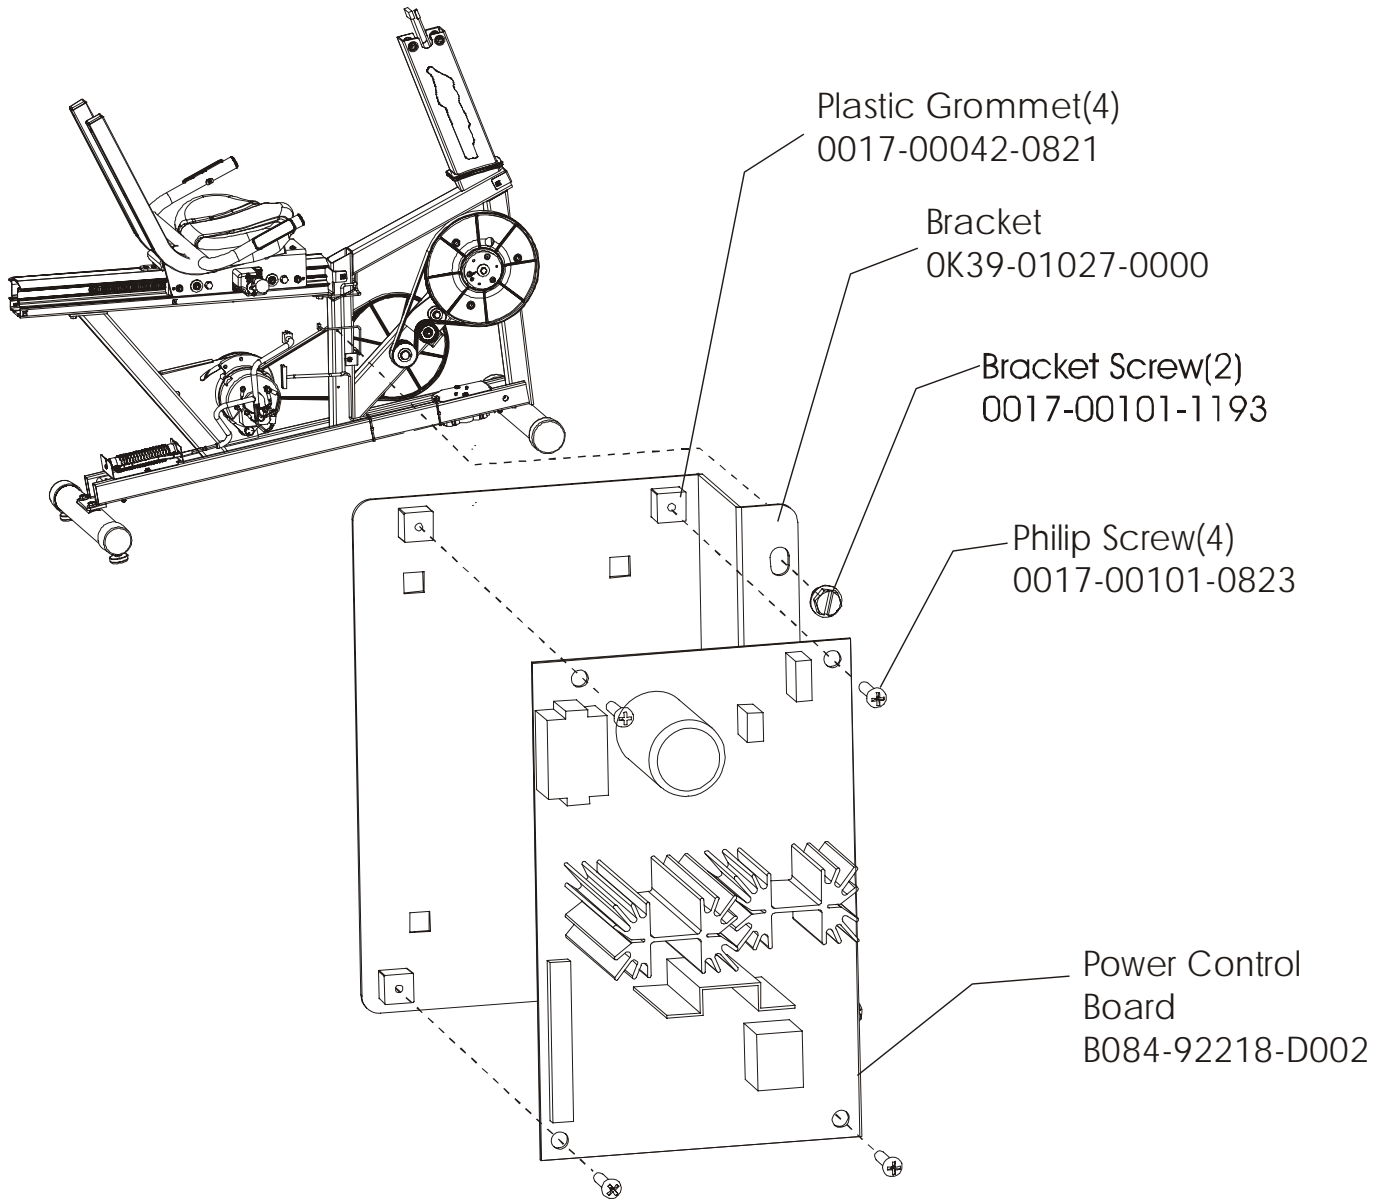

ARCTIC SILVER 93R
Power Control Board

93R-0XXX-04
S/N 10000 and UP

Assembly Number - AK39-00022-0001

ARCTIC SILVER 93R
Alternator w/Pulley Assembly

93R-0XXX-04
S/N 10000 and UP

Assembly Number – AK63-00093-0000