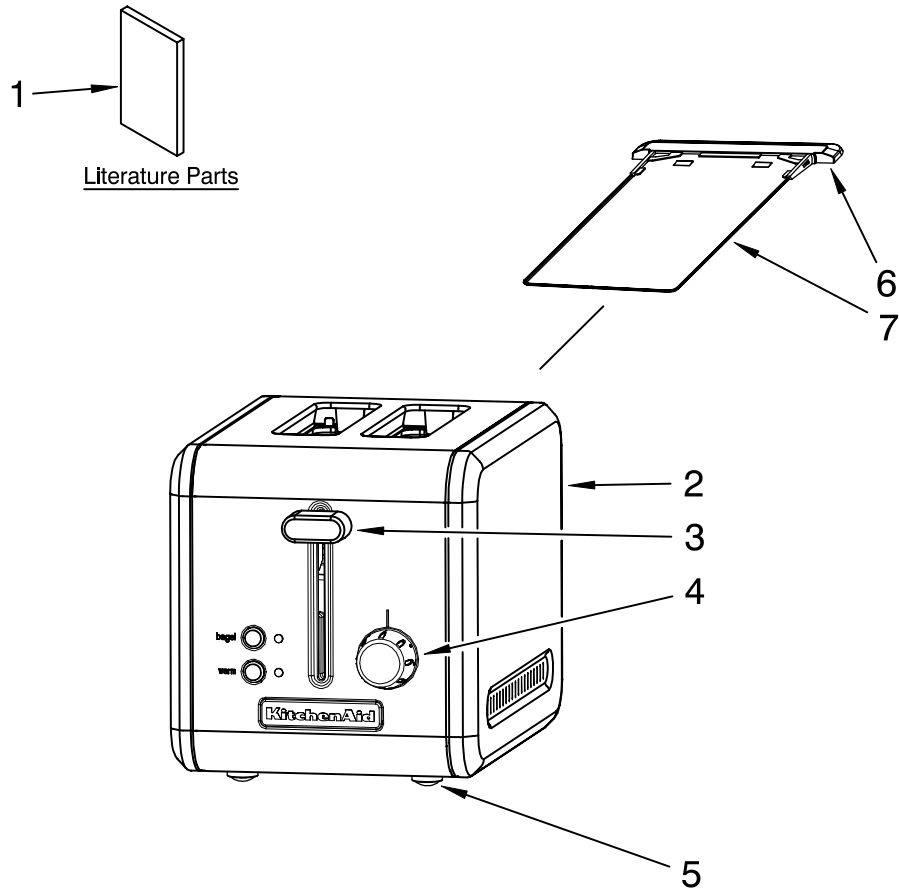

PARTS LIST

for

KitchenAid®

MIDLINE 2-SLICE TOASTER

MODELS:

KMTT200OB0 (Onyx Black)
KMTT200BW0 (Blue Willow)
KMTT200ER0 (Empire Red)
KMTT200GC0 (Gloss Cinnamon)
KMTT200SS0 (Stainless Steel)

FOR CUSTOMER SATISFACTION ALWAYS USE
FACTORY SPECIFICATION PARTS

UNIT PARTS

For Variations of Models: KMTT200__0

Illus. No.	Part No.	DESCRIPTION
1		Literature Parts
	8212358	Use & Care Guide
	8212307	Repair Parts List
2	◆	Unit, Toaster
3	8212355	Knob, Lifter
4	8212356	Knob, Control
5	8212354	Foot, Rubber
6	8212352	Handle, Tray
7	8212353	Tray, Crumb