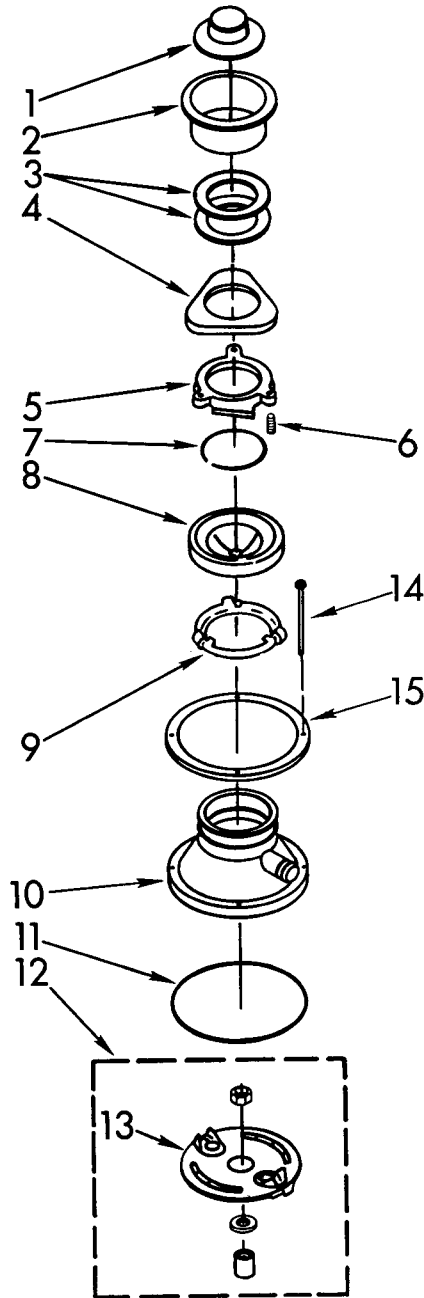

PARTS LIST FOR

KitchenAid®

DISPOSER

**MODEL
KCDB250S1**

UPPER HOUSING AND FLANGE PARTS

4-92 Litho in U.S.A.

KitchenAid

ST. JOSEPH, MI 49085

© 1990, 1992 KITCHENAID

Part No. 4211509 Rev. A

5-92

1	4211300	Stopper Assembly
2	4211301	Flange, Strainer
3	4211302	Seal, Sink Flange (2)
4	4211303	Flange, Backup
5	4211304	Flange, Mounting
6	4211305	Screw, Backup (3)
7	4211306	Ring, Retaining
8	4211307	Gasket, Mounting
9	4211308	Flange, Body
10	4211514	Container, Body Assembly
11	4211310	O-Ring
12	4211311	Kit, Sleeve And Seal (Includes Nut, Slinger & Sleeve)
13	4211312	Shredder Assembly, Rotating
14	4211518	Bolt, Thru (4)
15	4211513	Ring, Clamping

LOWER HOUSING AND MOTOR PARTS

For Model: KCDB250S1

1	4211313	End Bell Assembly, Upper
2	4211314	Seal, Water & Oil
3	4211315	Washer, Thrust
4	4211320	Rotor & Shaft Assembly
5	4211321	Washer
6	4211322	Actuator Assembly, Centrifugal
7	4211323	Stator Assembly
8	4211324	Switch Assembly, Start
9	4211325	Protector, Overload
10	4211515	End Frame Assembly, Lower
11	4211516	Nut (4)
12	4211316	Gasket, Tailpipe
13	4211317	Tailpipe
14	4211318	Flange, Tailpipe
15	4211319	Screw, Tailpipe (2)
16	4211326	Shield, Wire
17	4211328	Cover, Terminal
18	4211329	Screw
19	4211330	Screw, Ground
20	4211397	Emergency, Wrench Assembly
21	4211396	Adapter, Sink Assembly
22	4211564	Kit, Installation (Includes Nos. 12, 13, 14, 15, 20, Instructions and Use and Care Guide)

Following Parts Not Illustrated

LIT4211517	Guide, Use And Care
LIT4211452	Instructions, Installation
LIT4211509	Repair Parts List