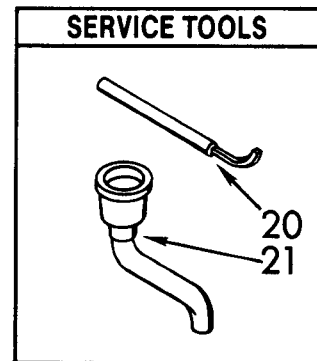

© 1990, 1992 KITCHENAID

Part No. 4211509 Rev. A

5-92

1	4211300	Stopper Assembly
2	4211301	Flange, Strainer
3	4211302	Seal, Sink Flange (2)
4	4211303	Flange, Backup
5	4211304	Flange, Mounting
6	4211305	Screw, Backup (3)
7	4211306	Ring, Retaining
8	4211307	Gasket, Mounting
9	4211308	Flange, Body
10	4211514	Container, Body Assembly
11	4211310	O-Ring
12	4211311	Kit, Sleeve And Seal (Includes Nut, Slinger & Sleeve)
13	4211312	Shredder Assembly, Rotating
14	4211518	Bolt, Thru (4)
15	4211513	Ring, Clamping

LOWER HOUSING AND MOTOR PARTS

For Model: KCDB250S1

1	4211313	End Bell Assembly, Upper
2	4211314	Seal, Water & Oil
3	4211315	Washer, Thrust
4	4211320	Rotor & Shaft Assembly
5	4211321	Washer
6	4211322	Actuator Assembly, Centrifugal
7	4211323	Stator Assembly
8	4211324	Switch Assembly, Start
9	4211325	Protector, Overload
10	4211515	End Frame Assembly, Lower
11	4211516	Nut (4)
12	4211316	Gasket, Tailpipe
13	4211317	Tailpipe
14	4211318	Flange, Tailpipe
15	4211319	Screw, Tailpipe (2)
16	4211326	Shield, Wire
17	4211328	Cover, Terminal
18	4211329	Screw
19	4211330	Screw, Ground
20	4211397	Emergency, Wrench Assembly
21	4211396	Adapter, Sink Assembly
22	4211564	Kit, Installation (Includes Nos. 12, 13, 14, 15, 20, Instructions and Use and Care Guide)