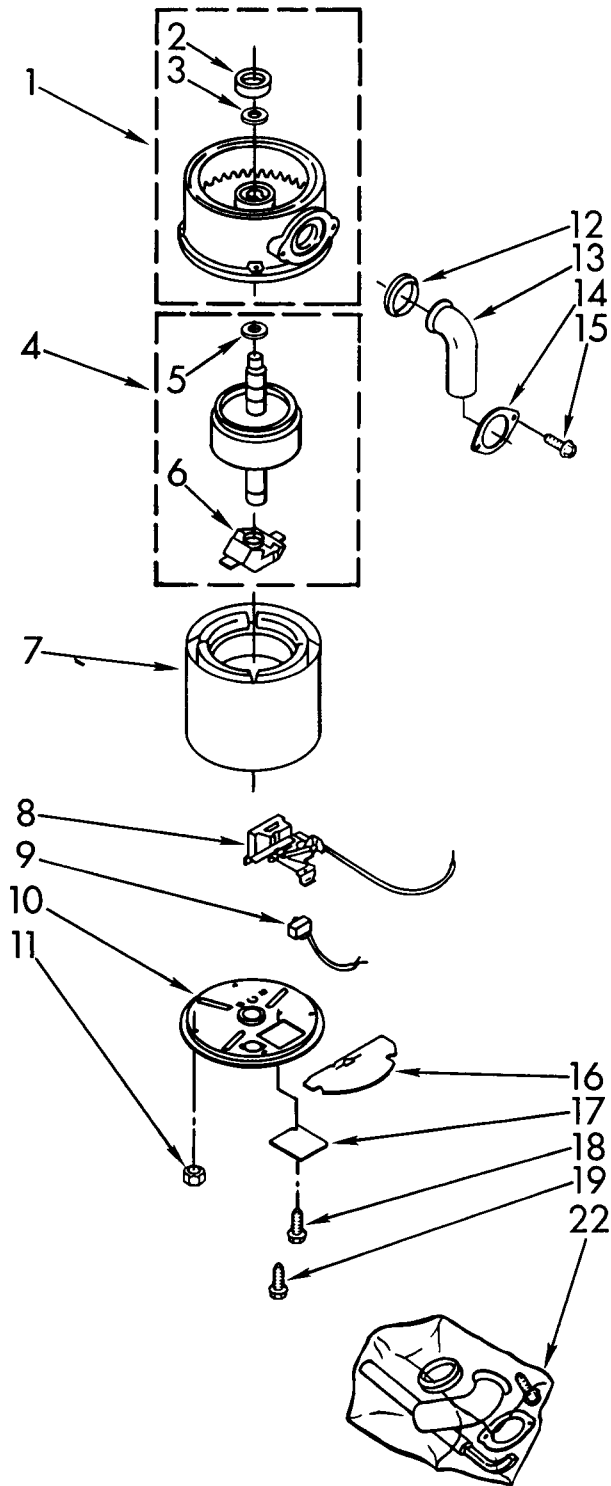

PARTS LIST FOR

KitchenAid®

DISPOSER

**MODEL
KCDB250S1**

UPPER HOUSING AND FLANGE PARTS

4-92 Litho in U.S.A.

KitchenAid

ST. JOSEPH, MI 49085

© 1990, 1992 KITCHENAID

Part No. 4211509 Rev. A

5-92

1	4211300	Stopper Assembly
2	4211301	Flange, Strainer
3	4211302	Seal, Sink Flange (2)
4	4211303	Flange, Backup
5	4211304	Flange, Mounting
6	4211305	Screw, Backup (3)
7	4211306	Ring, Retaining
8	4211307	Gasket, Mounting
9	4211308	Flange, Body
10	4211514	Container, Body Assembly
11	4211310	O-Ring
12	4211311	Kit, Sleeve And Seal (Includes Nut, Slinger & Sleeve)
13	4211312	Shredder Assembly, Rotating
14	4211518	Bolt, Thru (4)
15	4211513	Ring, Clamping

LOWER HOUSING AND MOTOR PARTS

For Model: KCDB250S1

1	4211313	End Bell Assembly, Upper
2	4211314	Seal, Water & Oil
3	4211315	Washer, Thrust
4	4211320	Rotor & Shaft Assembly
5	4211321	Washer
6	4211322	Actuator Assembly, Centrifugal
7	4211323	Stator Assembly
8	4211324	Switch Assembly, Start
9	4211325	Protector, Overload
10	4211515	End Frame Assembly, Lower
11	4211516	Nut (4)
12	4211316	Gasket, Tailpipe
13	4211317	Tailpipe
14	4211318	Flange, Tailpipe
15	4211319	Screw, Tailpipe (2)
16	4211326	Shield, Wire
17	4211328	Cover, Terminal
18	4211329	Screw
19	4211330	Screw, Ground
20	4211397	Emergency, Wrench Assembly
21	4211396	Adapter, Sink Assembly
22	4211564	Kit, Installation (Includes Nos. 12, 13, 14, 15, 20, Instructions and Use and Care Guide)

Following Parts Not Illustrated

LIT4211517	Guide, Use And Care
LIT4211452	Instructions, Installation
LIT4211509	Repair Parts List