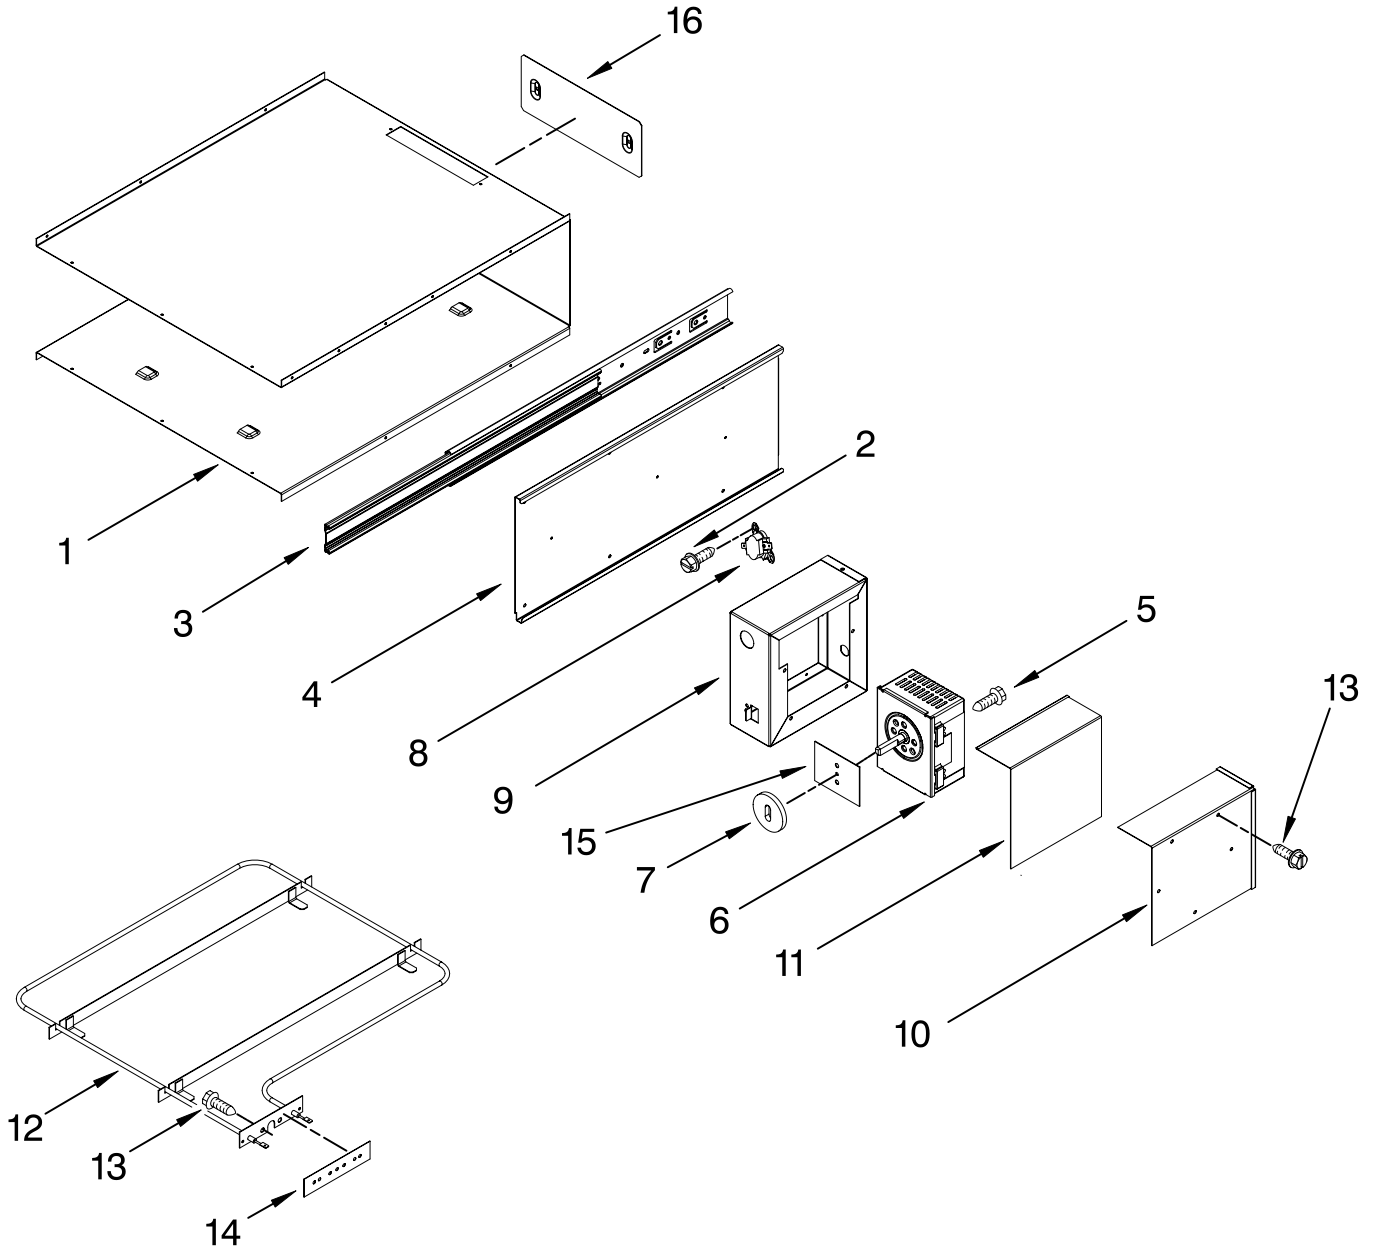

INTERNAL WARMING DRAWER PARTS

For Models: KEWS175SSS03, KEWS175SPA03

(Stainless) (Panel Ready)

FOR ORDERING INFORMATION REFER TO PARTS PRICE LIST

INTERNAL WARMING DRAWER PARTS

For Models: KEWS175SSS03, KEWS175SPA03

(Stainless) (Panel Ready)

Illus. No.	Part No.	DESCRIPTION
1	9762304	Wrapper
2	313806	Screw (1)
3	W10188461	Slide Assembly
4		Wall
	9762307	Right
	9762308	Left
5	311865	Screw
6	W10121337	Control
7	W10117362	Gasket, Control
8	9763126	Thermal Fuse
9	9763122	Enclosure, Electric
10	9763121	Cover, Enclosure
11	W10117363	Gasket, Enclosure
12	9762343	Element, Heating
13	3196537	Screw
14	W10118049	Seal, Heating Element
15	W10118113	Seal, Switch
16	W10118073	Heat Shield

FOLLOWING PARTS NOT ILLUSTRATED

WIRING HARNESS PARTS

W10129043 Harness, Main
W10129023 Power Cord
W10131847 Sensor, Sealed
4452601 Strain Relief

ACCESSORY PARTS

Front Panel
Assembly, Includes
Handle & Badge
8212669 Black
8212670 White