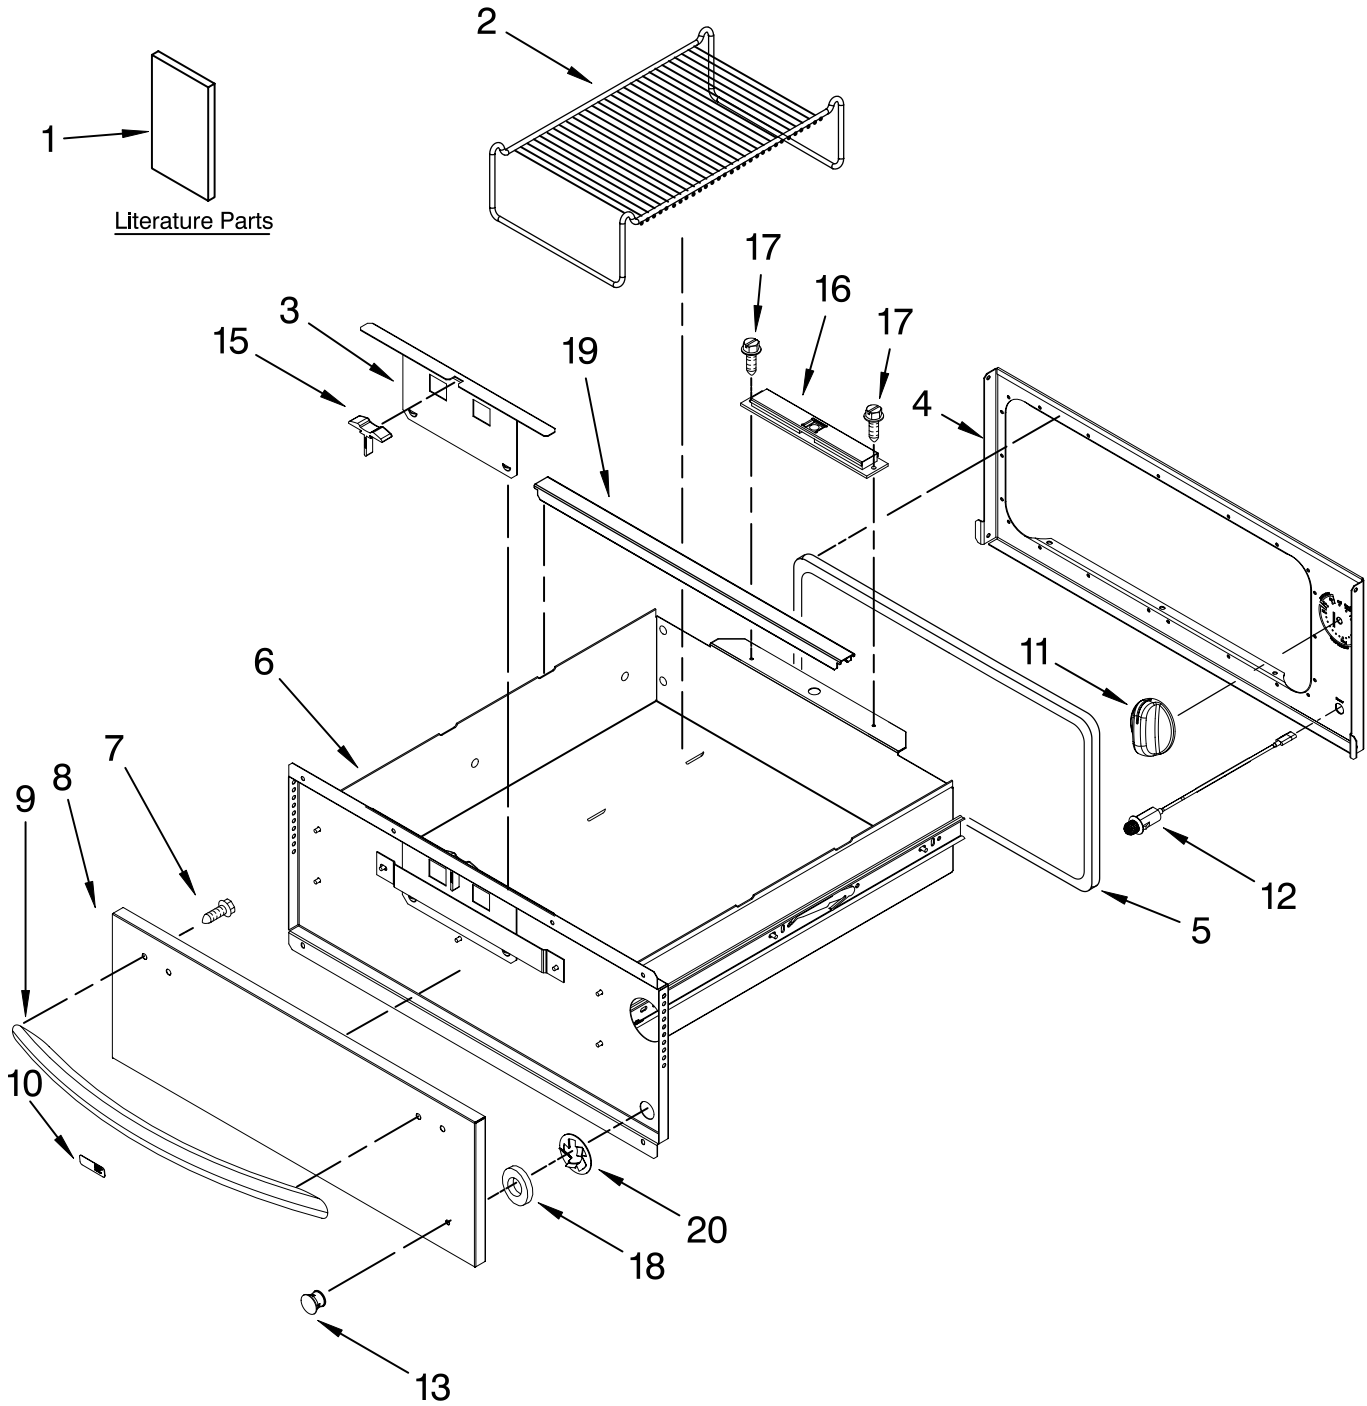

CONTROL, DOOR AND DRAWER PARTS

For Models: KEWS175SSS03, KEWS175SPA03

(Stainless) (Panel Ready)

27" ELECTRIC
BUILT-IN
WARMING DRAWER

KitchenAid®

FOR ORDERING INFORMATION REFER TO PARTS PRICE LIST

CONTROL, DOOR AND DRAWER PARTS

For Models: KEWS175SSS03, KEWS175SPA03

(Stainless) (Panel Ready)

Illus. No.	Part No.	DESCRIPTION
1		Literature Parts
	W10064720	Tech Sheet
	W10162186	Use & Care Guide
	9763140	Installation Instructions
2	8273277	Rack, Warming
3	W10162376	Slide, Vent
4	W10162373	Panel, Front
5	W10164997	Gasket, Drawer
6	9763645	Drawer
7	4449743	Screw
8	W10139504	Door, Front Panel Stainless Only
9	8303775SS	Handle, Drawer Stainless Only
10	8304603SS	Badge Stainless Only
11	4455984	Knob, Thermostat
12	W10080130	Light, Indicator
13		Lens, Light
	4456314	Stainless
	9763644	Custom Wood, Panel Only
15	9763125	Grip, Vent
16	W10035910	Magnet
17	3196537	Screw (2)
18	4456861	Spacer, Lens
19	W10139493	Rail, Pan (2)
20	4456862	Clip, Lens Retainer

For Models: KEWS175SSS03, KEWS175SPA03

(Stainless) (Panel Ready)

Illus. No.	Part No.	DESCRIPTION
1	9762304	Wrapper
2	313806	Screw (1)
3	W10188461	Slide Assembly
4		Wall
	9762307	Right
	9762308	Left
5	311865	Screw
6	W10121337	Control
7	W10117362	Gasket, Control
8	9763126	Thermal Fuse
9	9763122	Enclosure, Electric
10	9763121	Cover, Enclosure
11	W10117363	Gasket, Enclosure
12	9762343	Element, Heating
13	3196537	Screw
14	W10118049	Seal, Heating Element
15	W10118113	Seal, Switch
16	W10118073	Heat Shield