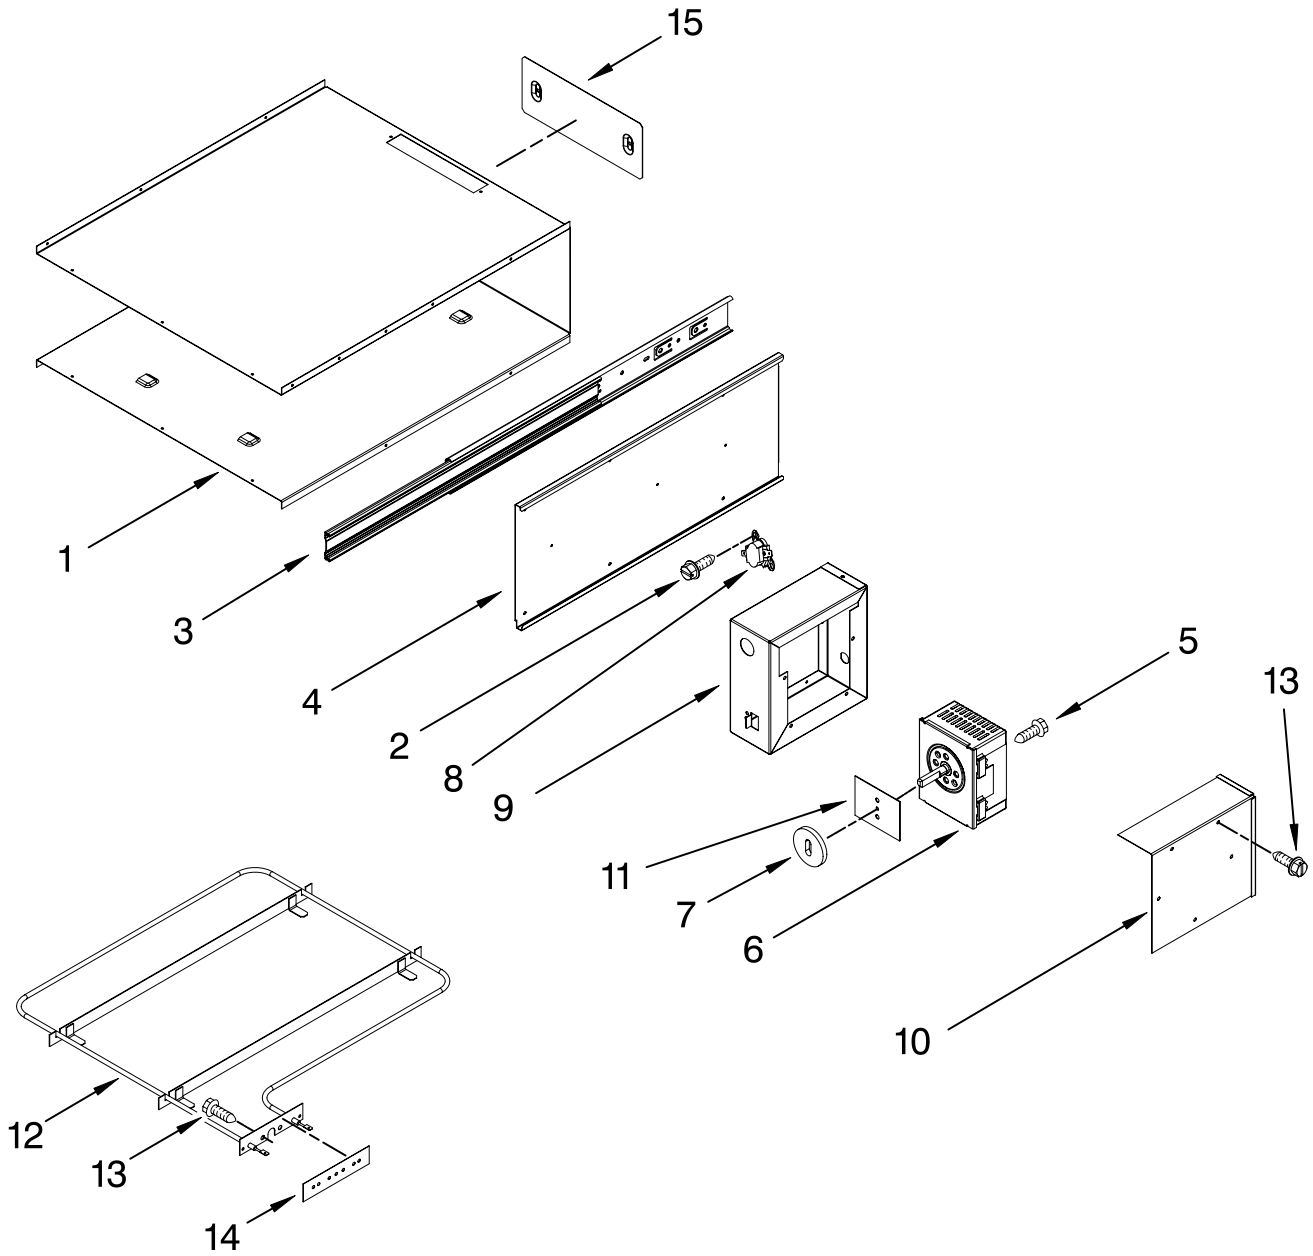

INTERNAL WARMING DRAWER PARTS

For Models: KEWS145SSS03, KEWS145SPA03
(Stainless) (Panel Ready)

FOR ORDERING INFORMATION REFER TO PARTS PRICE LIST

INTERNAL WARMING DRAWER PARTS

For Models: KEWS145SS03, KEWS145SPA03
(Stainless) (Panel Ready)

Illus. No.	Part No.	DESCRIPTION
1	9762303	Wrapper
2	313806	Screw (1)
3	W10188461	Slide Assembly
4		Wall
	9762307	Right
	9762308	Left
5	311865	Screw
6	W10121337	Control
7	W10117362	Gasket, Control
8	9763126	Thermal Fuse
9	9763122	Enclosure, Electric
10	9763121	Cover, Enclosure
11	W10118113	Seal, Switch
12	9762343	Element, Heating
13	3196537	Screw
14	W10118049	Seal, Heating Element
15	W10118073	Shield, Heat

FOLLOWING PARTS NOT ILLUSTRATED

WIRING HARNESS PARTS

W10129043 Harness, Main
W10129023 Power Cord
W10131847 Sensor, Sealed
4452601 Strain Relief