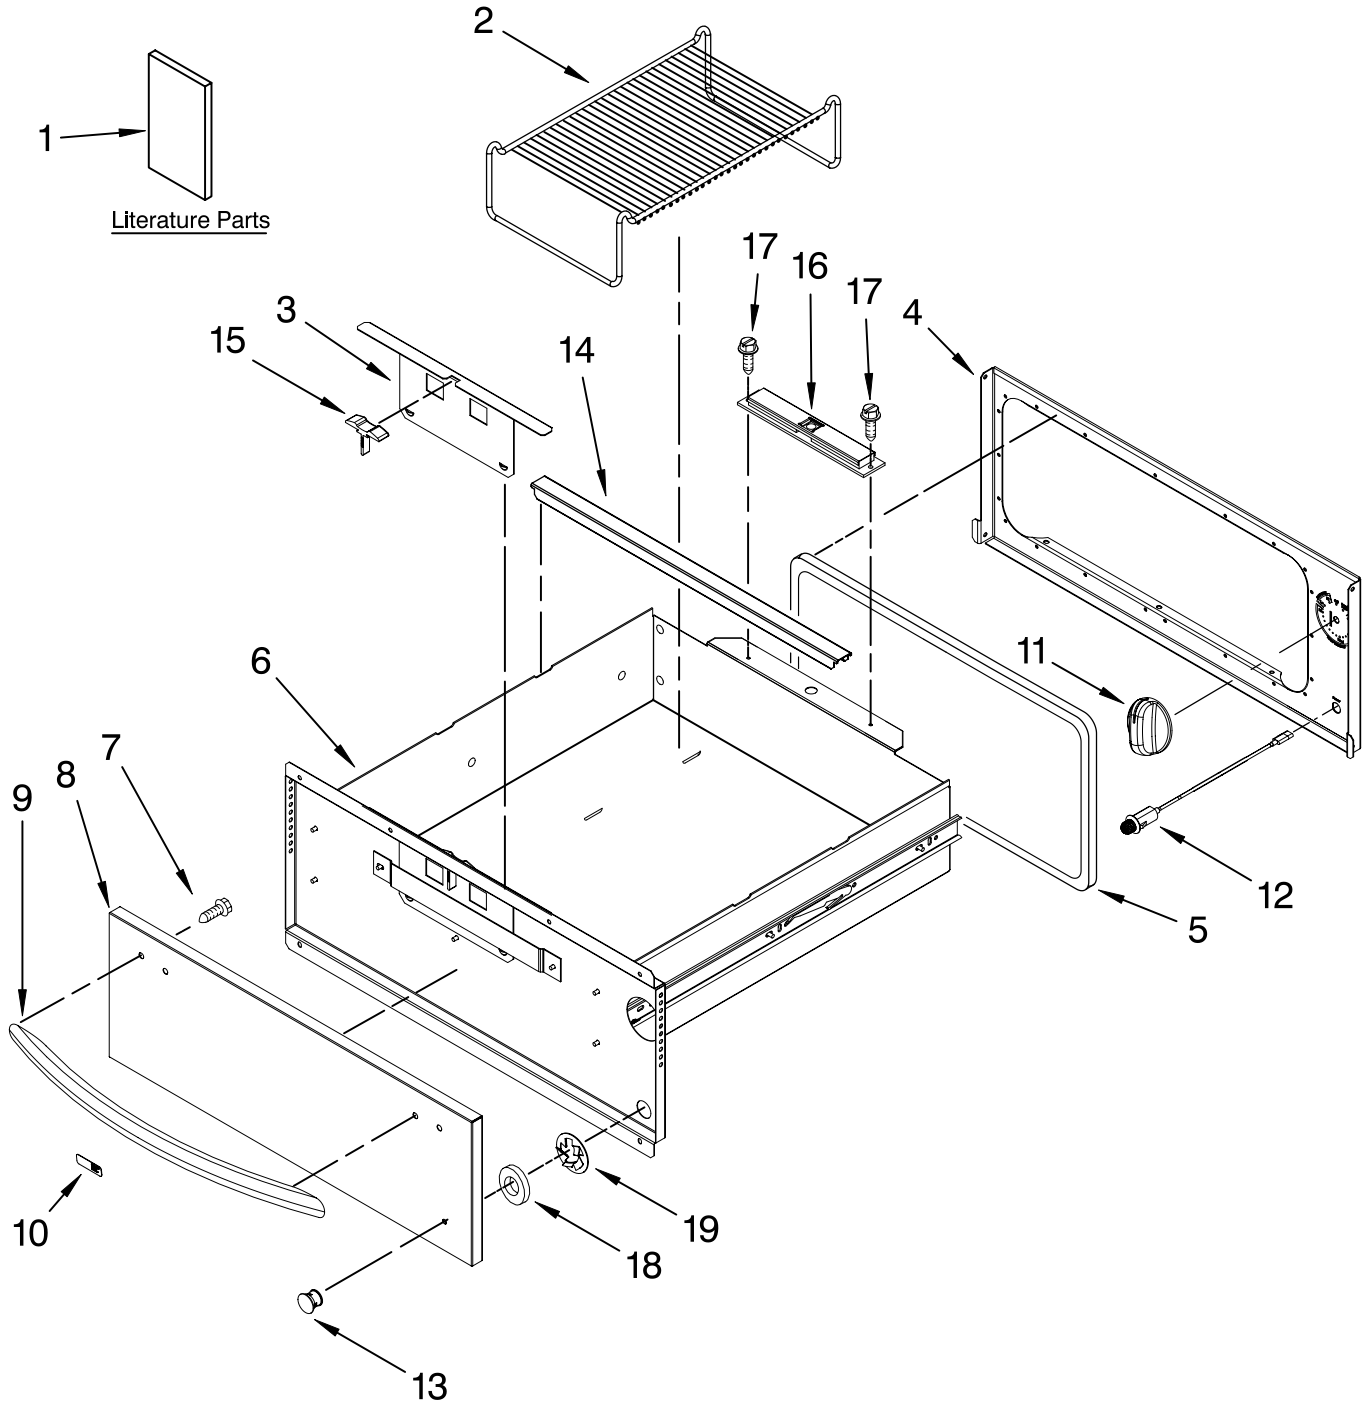

# CONTROL, DOOR AND DRAWER PARTS

For Models: KEWS145SS03, KEWS145SPA03  
(Stainless) (Panel Ready)

**KitchenAid®**

24" ELECTRIC  
BUILT-IN  
WARMING DRAWER

FOR ORDERING INFORMATION REFER TO PARTS PRICE LIST

# CONTROL, DOOR AND DRAWER PARTS

For Models: KEWS145SSS03, KEWS145SPA03  
(Stainless) (Panel Ready)

<u>Illus. No.</u>	<u>Part No.</u>	<u>DESCRIPTION</u>
1		Literature Parts
	W10064720	Tech Sheet
	W10162186	Use & Care Guide
	9763140	Installation Instructions
2	8273277	Rack, Warming
3	W10162376	Slide, Vent
4	W10162372	Panel, Front
5	W10164996	Gasket, Drawer
6	9763127	Drawer Assembly
7	4449743	Screw
8	W10139503	Door Panel
9	9761573SS	Handle, Drawer
10	8304603SS	Badge
11	4455984	Knob, Thermostat
12	W10080130	Light, Indicator
13		Lens, Light
	4456314	Stainless
	4456314	Custom Wood, Panel Only
14	W10139492	Rail, Pan (2)
15	9763125	Grip, Vent
16	W10035910	Magnet
17	3196537	Screw (2)
18	4456861	Spacer, Lens
19	4456862	Clip, Lens Retainer